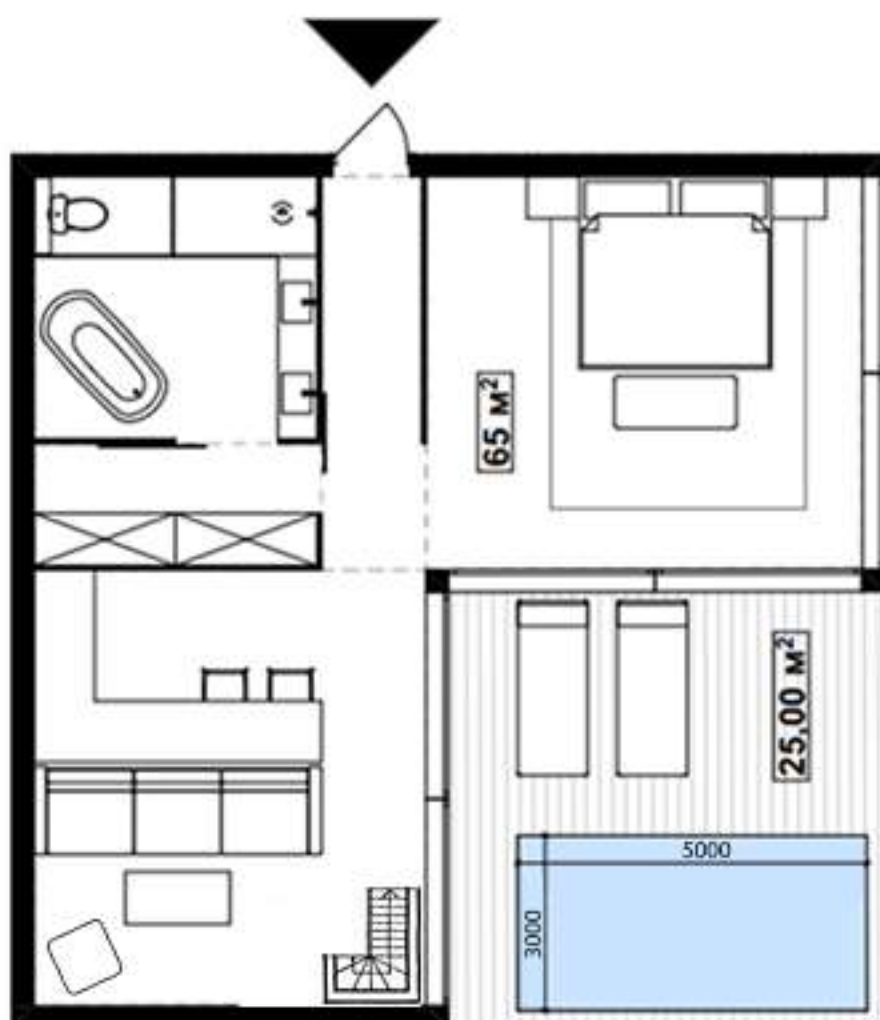

DELUX APARTMENT OCEAN VIEW

50 M²

LUX 1 BEDROOM VILLA

90 M²

LUX 2 BEDROOM VILLA

180 M²

1 этаж

2 этаж

Sky lounge with
outdoor roof garden

PREMIUM 1 BEDROOM VILLA OCEAN VIEW

120 M²