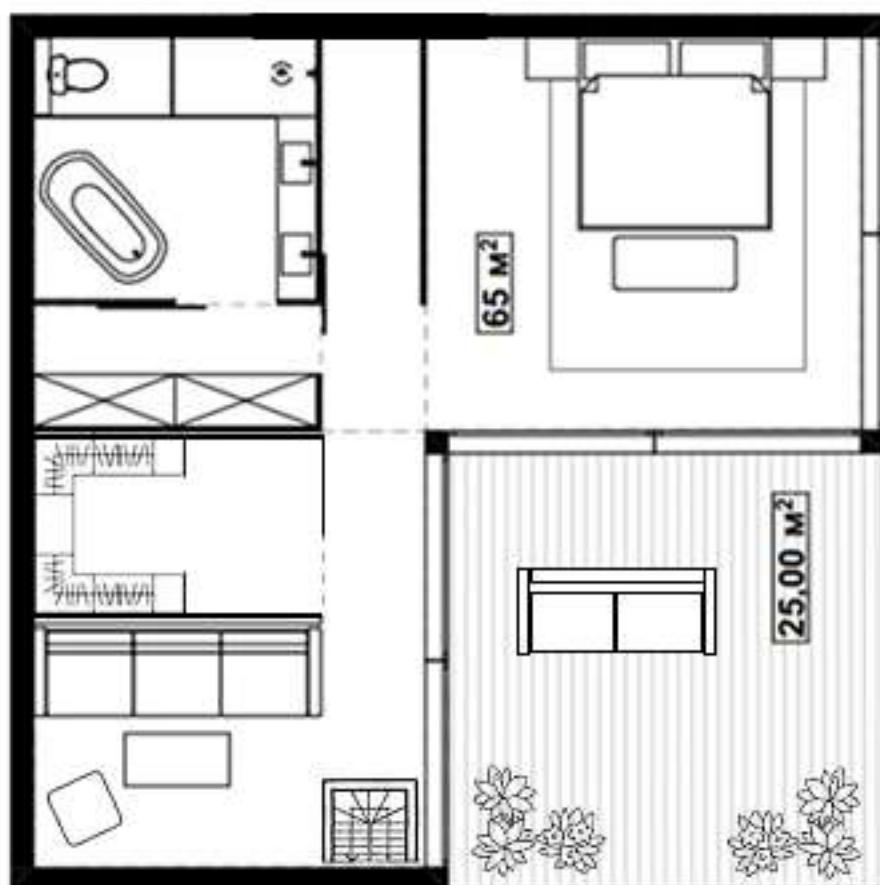

DELUX APARTMENT OCEAN VIEW

50 M²

LUX 1 BEDROOM VILLA

90 M²

LUX 2 BEDROOM VILLA

180 M²

1 этаж

2 этаж

Sky lounge with
outdoor roof garden

PREMIUM 1 BEDROOM VILLA OCEAN VIEW

120 M²