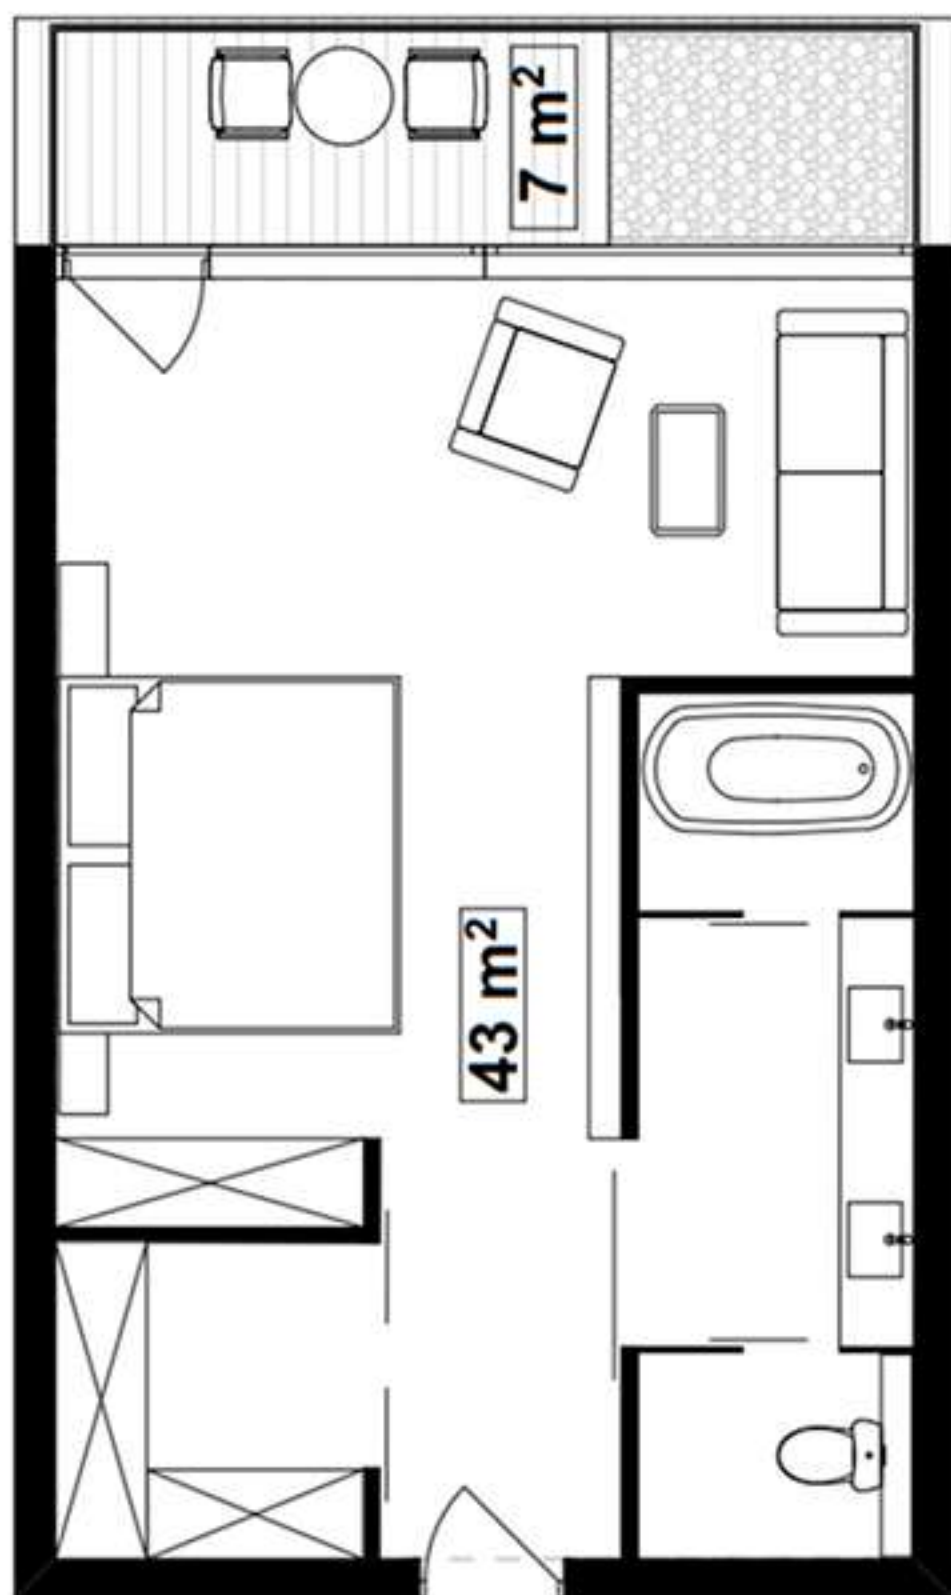

DELUX APARTMENT OCEAN VIEW

50 M²

LUX 1 BEDROOM VILLA

90 M²

LUX 2 BEDROOM VILLA

180 M²

1 этаж

2 этаж

Sky lounge with
outdoor roof garden

PREMIUM 1 BEDROOM VILLA OCEAN VIEW

120 M²