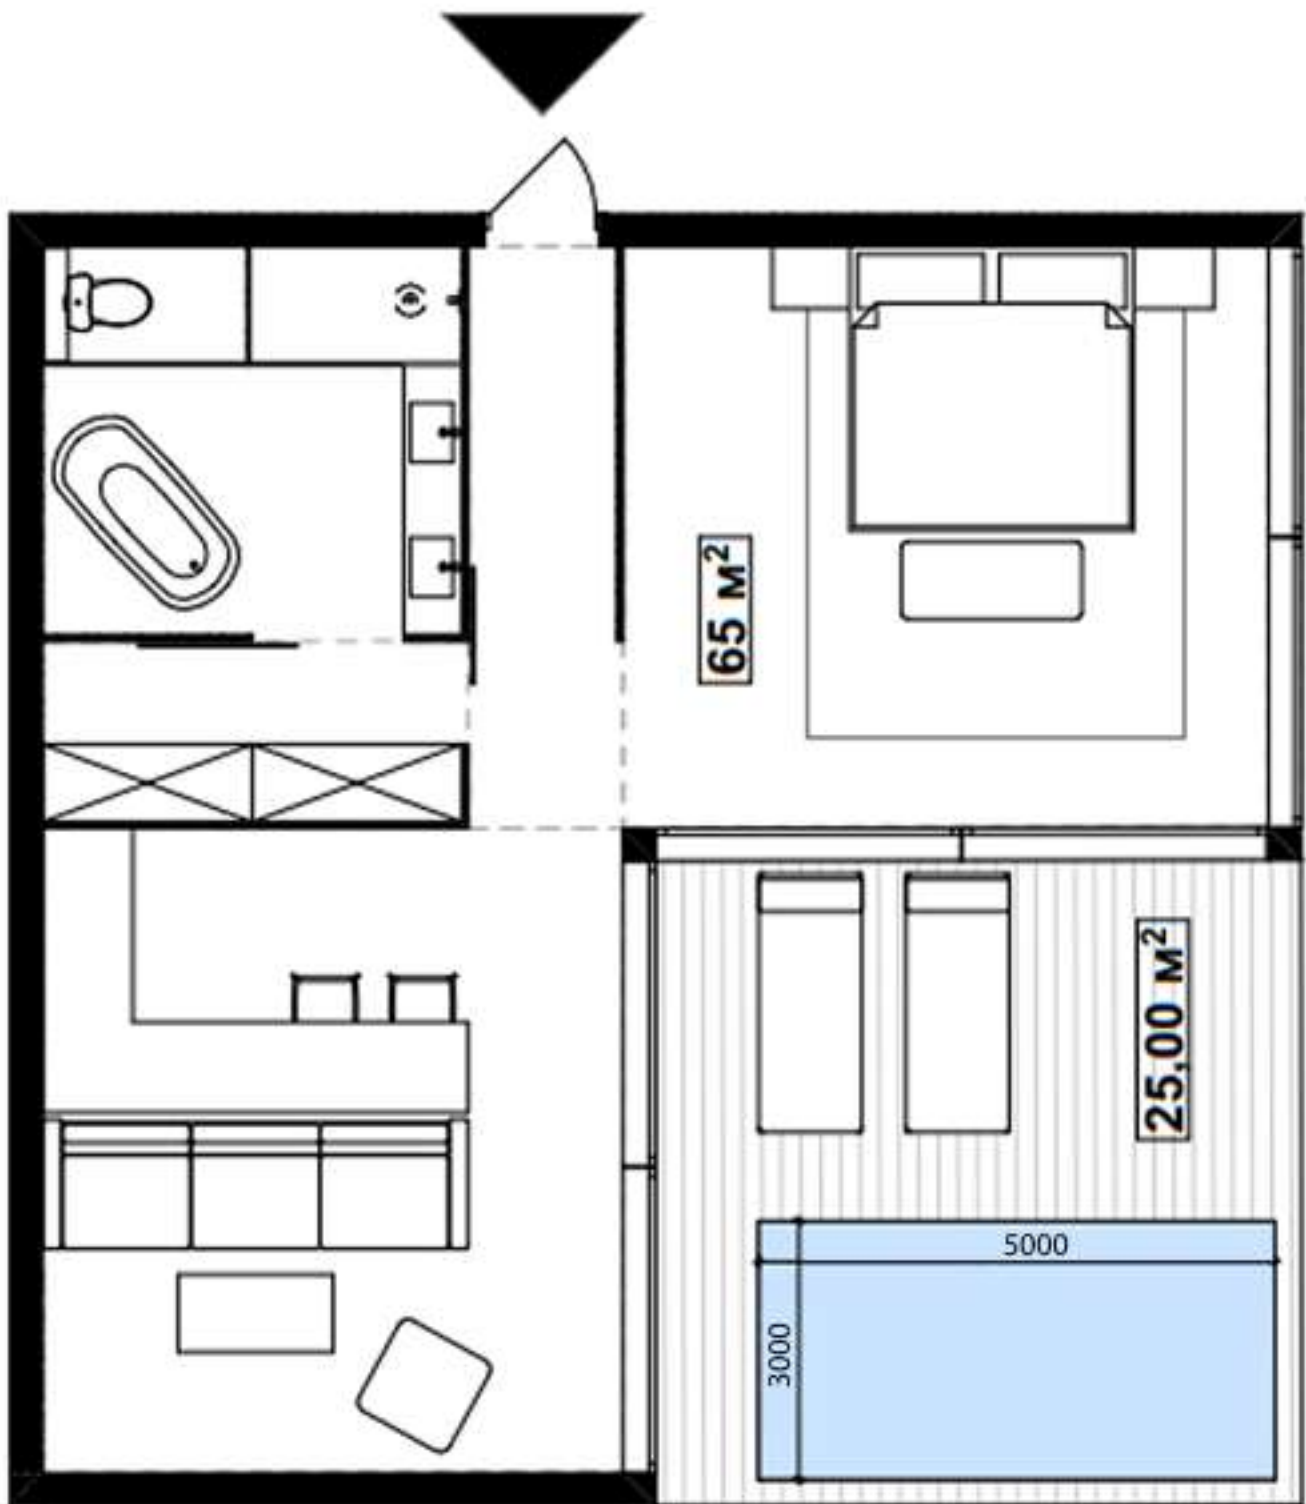

DELUX APARTMENT OCEAN VIEW

50 M²

LUX 1 BEDROOM VILLA

90 M²

LUX 2 BEDROOM VILLA

180 M²

1 этаж

2 этаж

Sky lounge with
outdoor roof garden

PREMIUM 1 BEDROOM VILLA OCEAN VIEW

120 M²