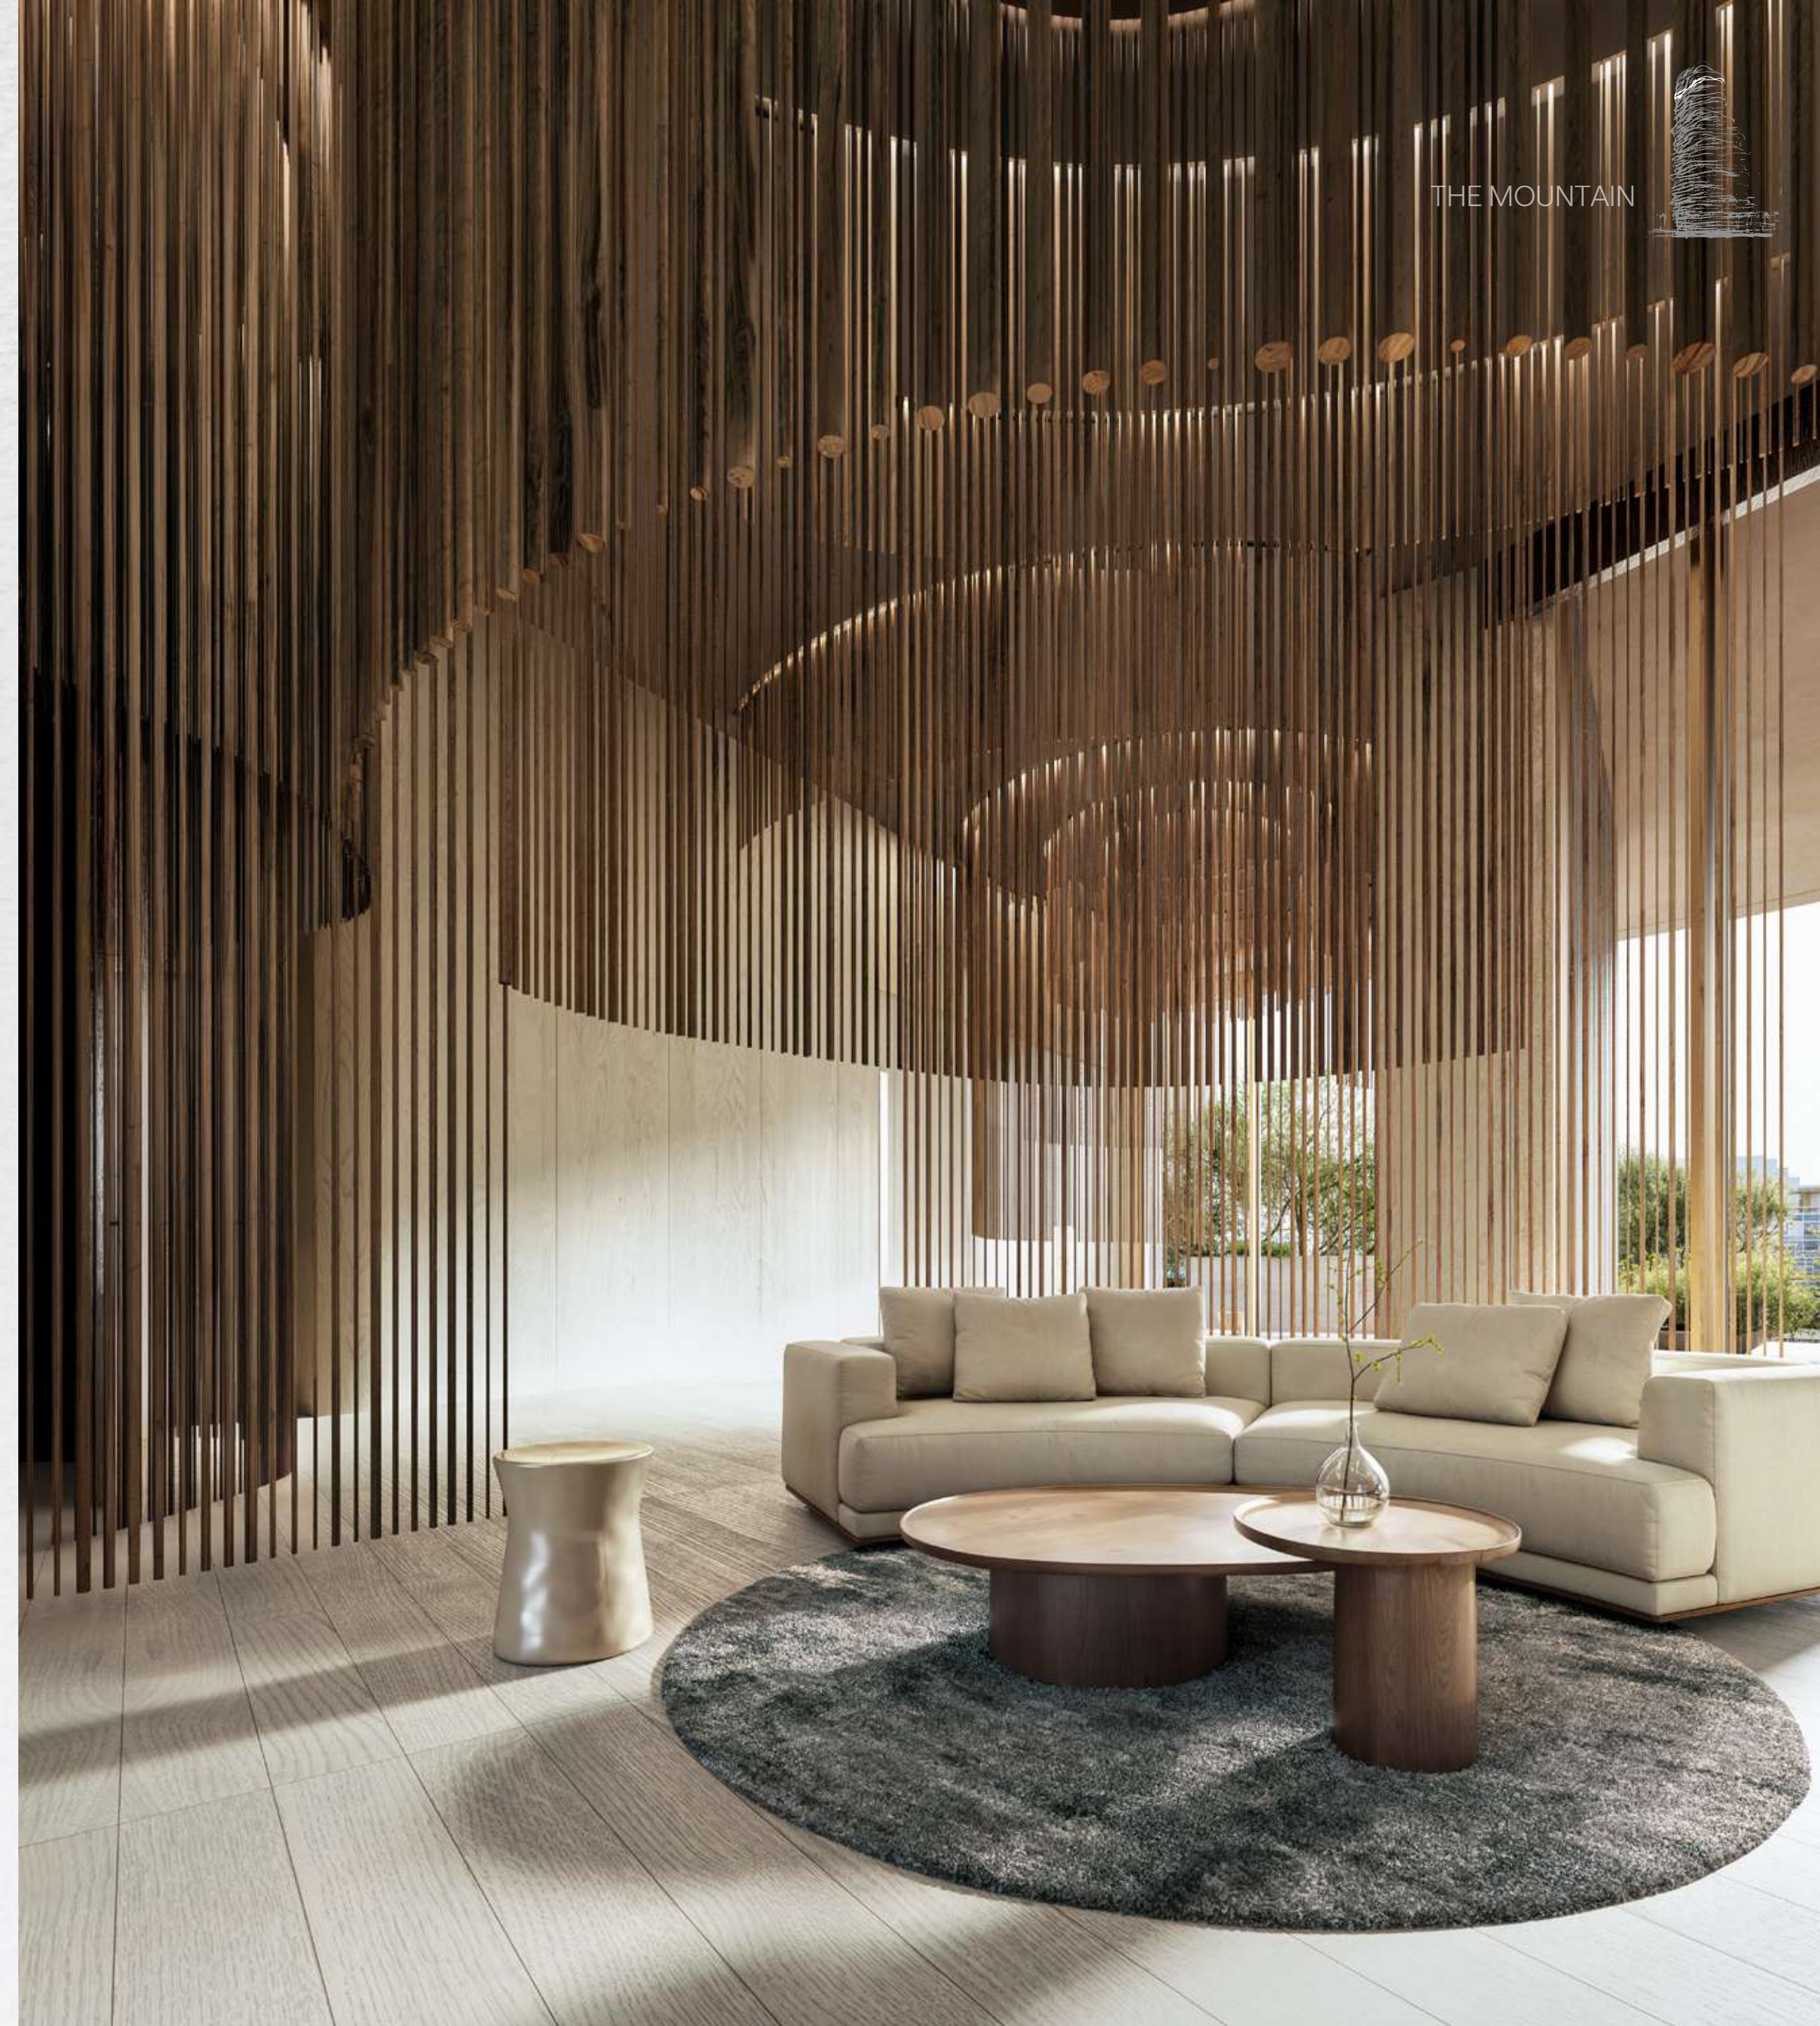

THE MOUNTAIN

Where Leisure Reaches Its Height

The peak of experience,
where ambition and
peace of mind coexist
above the city.

Reserved For Those Who Seek The Extraordinary

The Mountain embodies the pinnacle of refined leisure and professional life. Designed for both focus and connection, it offers spaces that inspire collaboration, reflection, and meaningful gatherings.

Every corner invites moments of pause and engagement, with views of the city skyline framing your place within Dubai's dynamic landscape.

Exclusive Amenities

Elevated and thoughtfully designed, this is a space for those who push boundaries. Productivity meets privacy across private offices, and boardrooms, while areas for leisure invite moments of relaxation and connection. Unwind in the cigar lounge, gather in the majlis or private dining spaces, all set against inspiring city views that make every moment purposeful and exceptional.