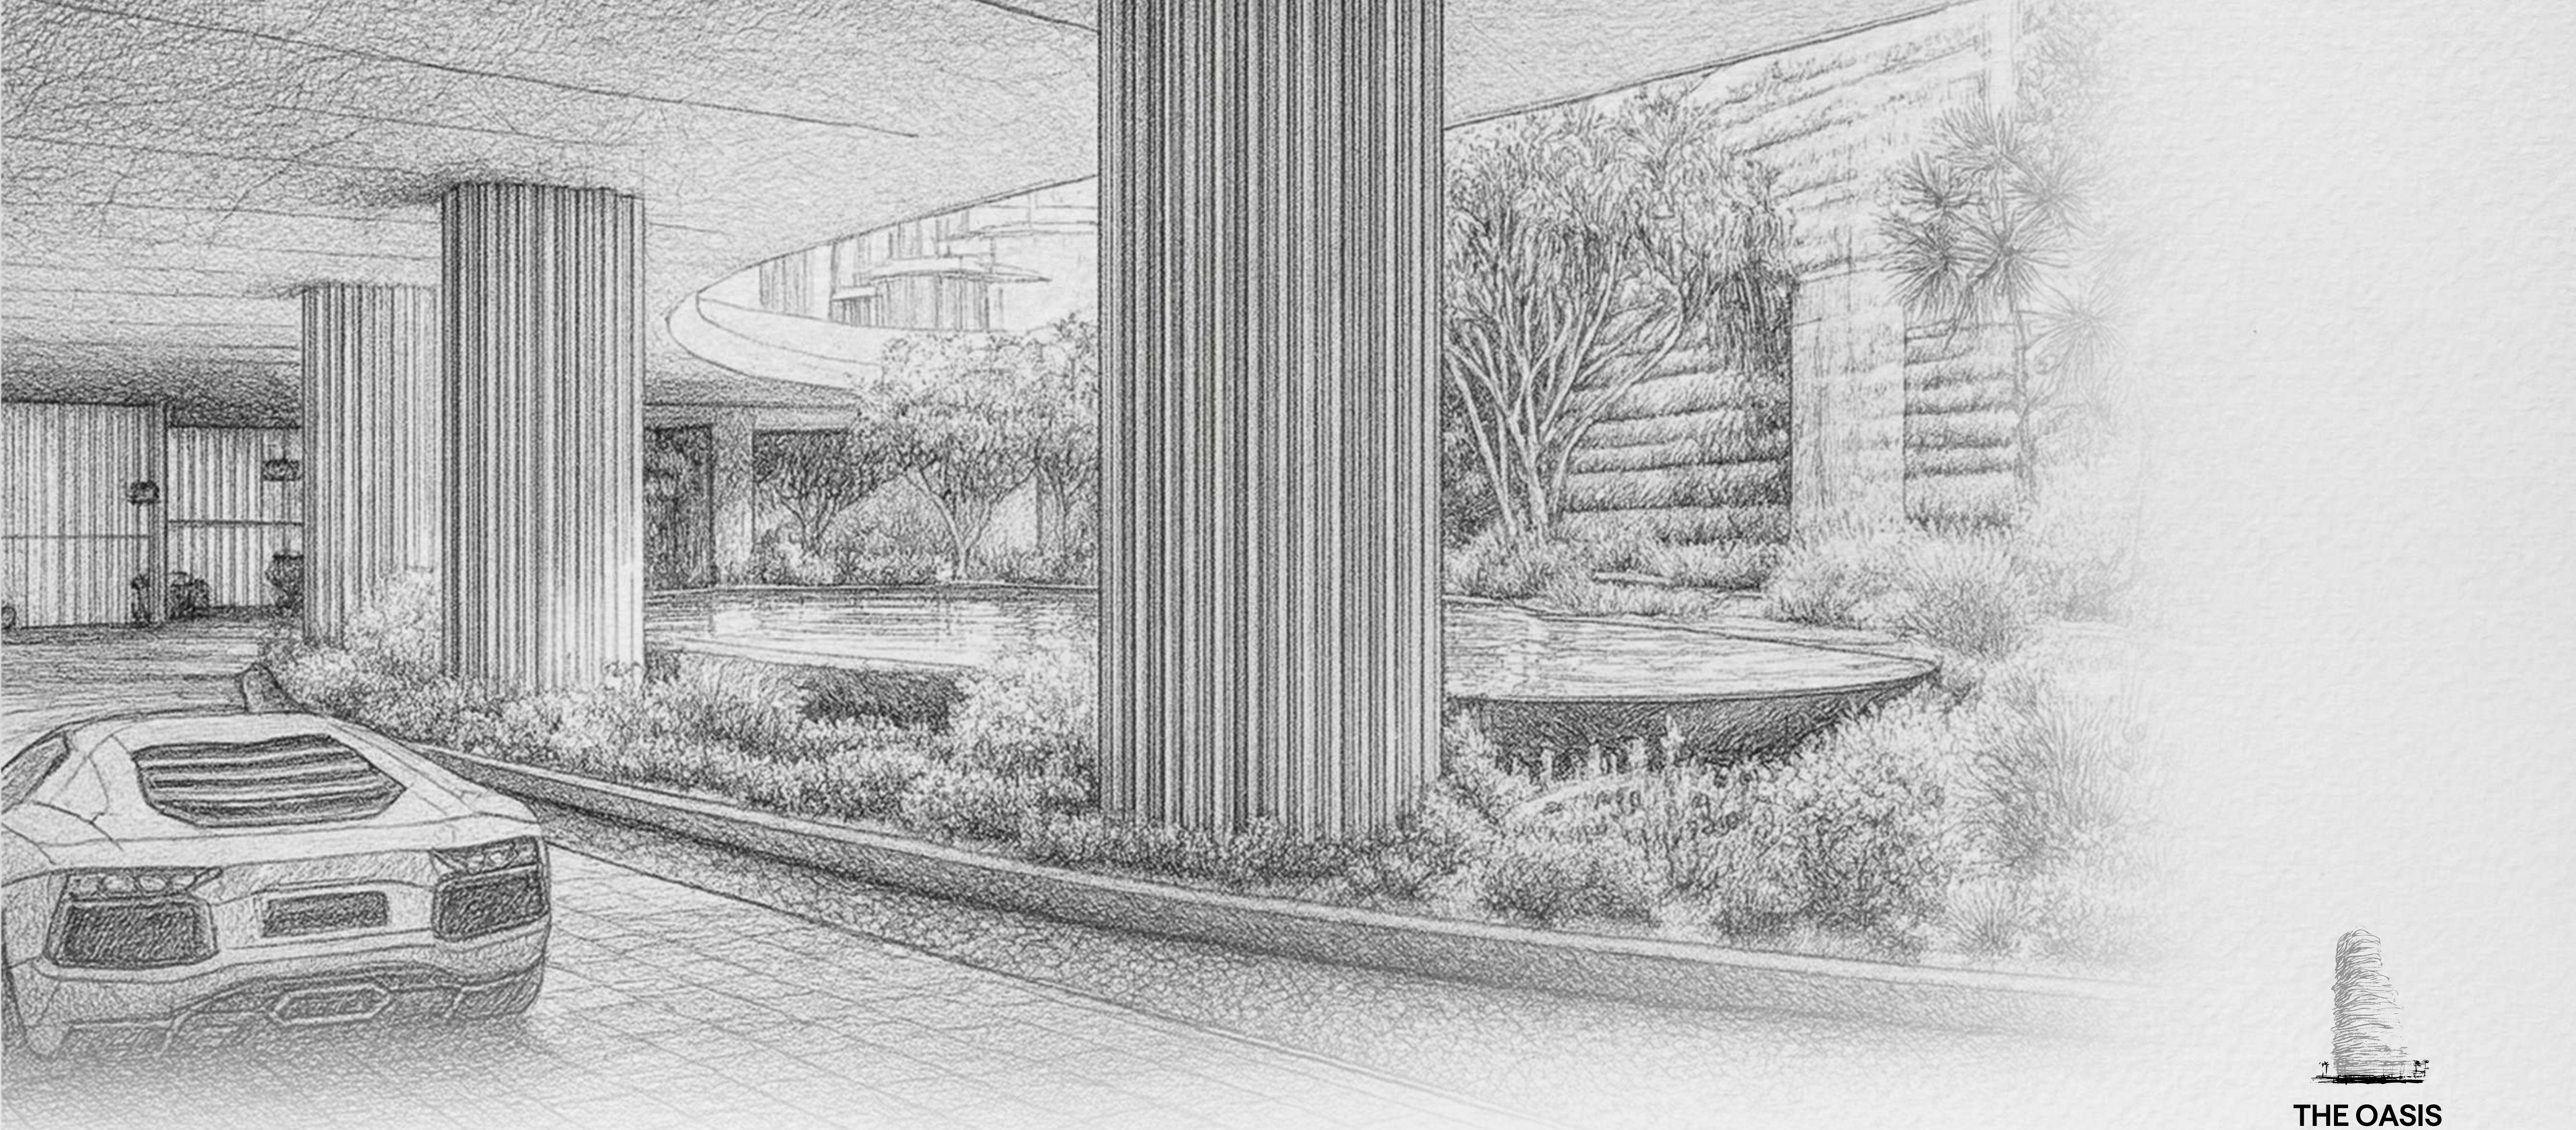

THE OASIS

Breathe In. You're Home.