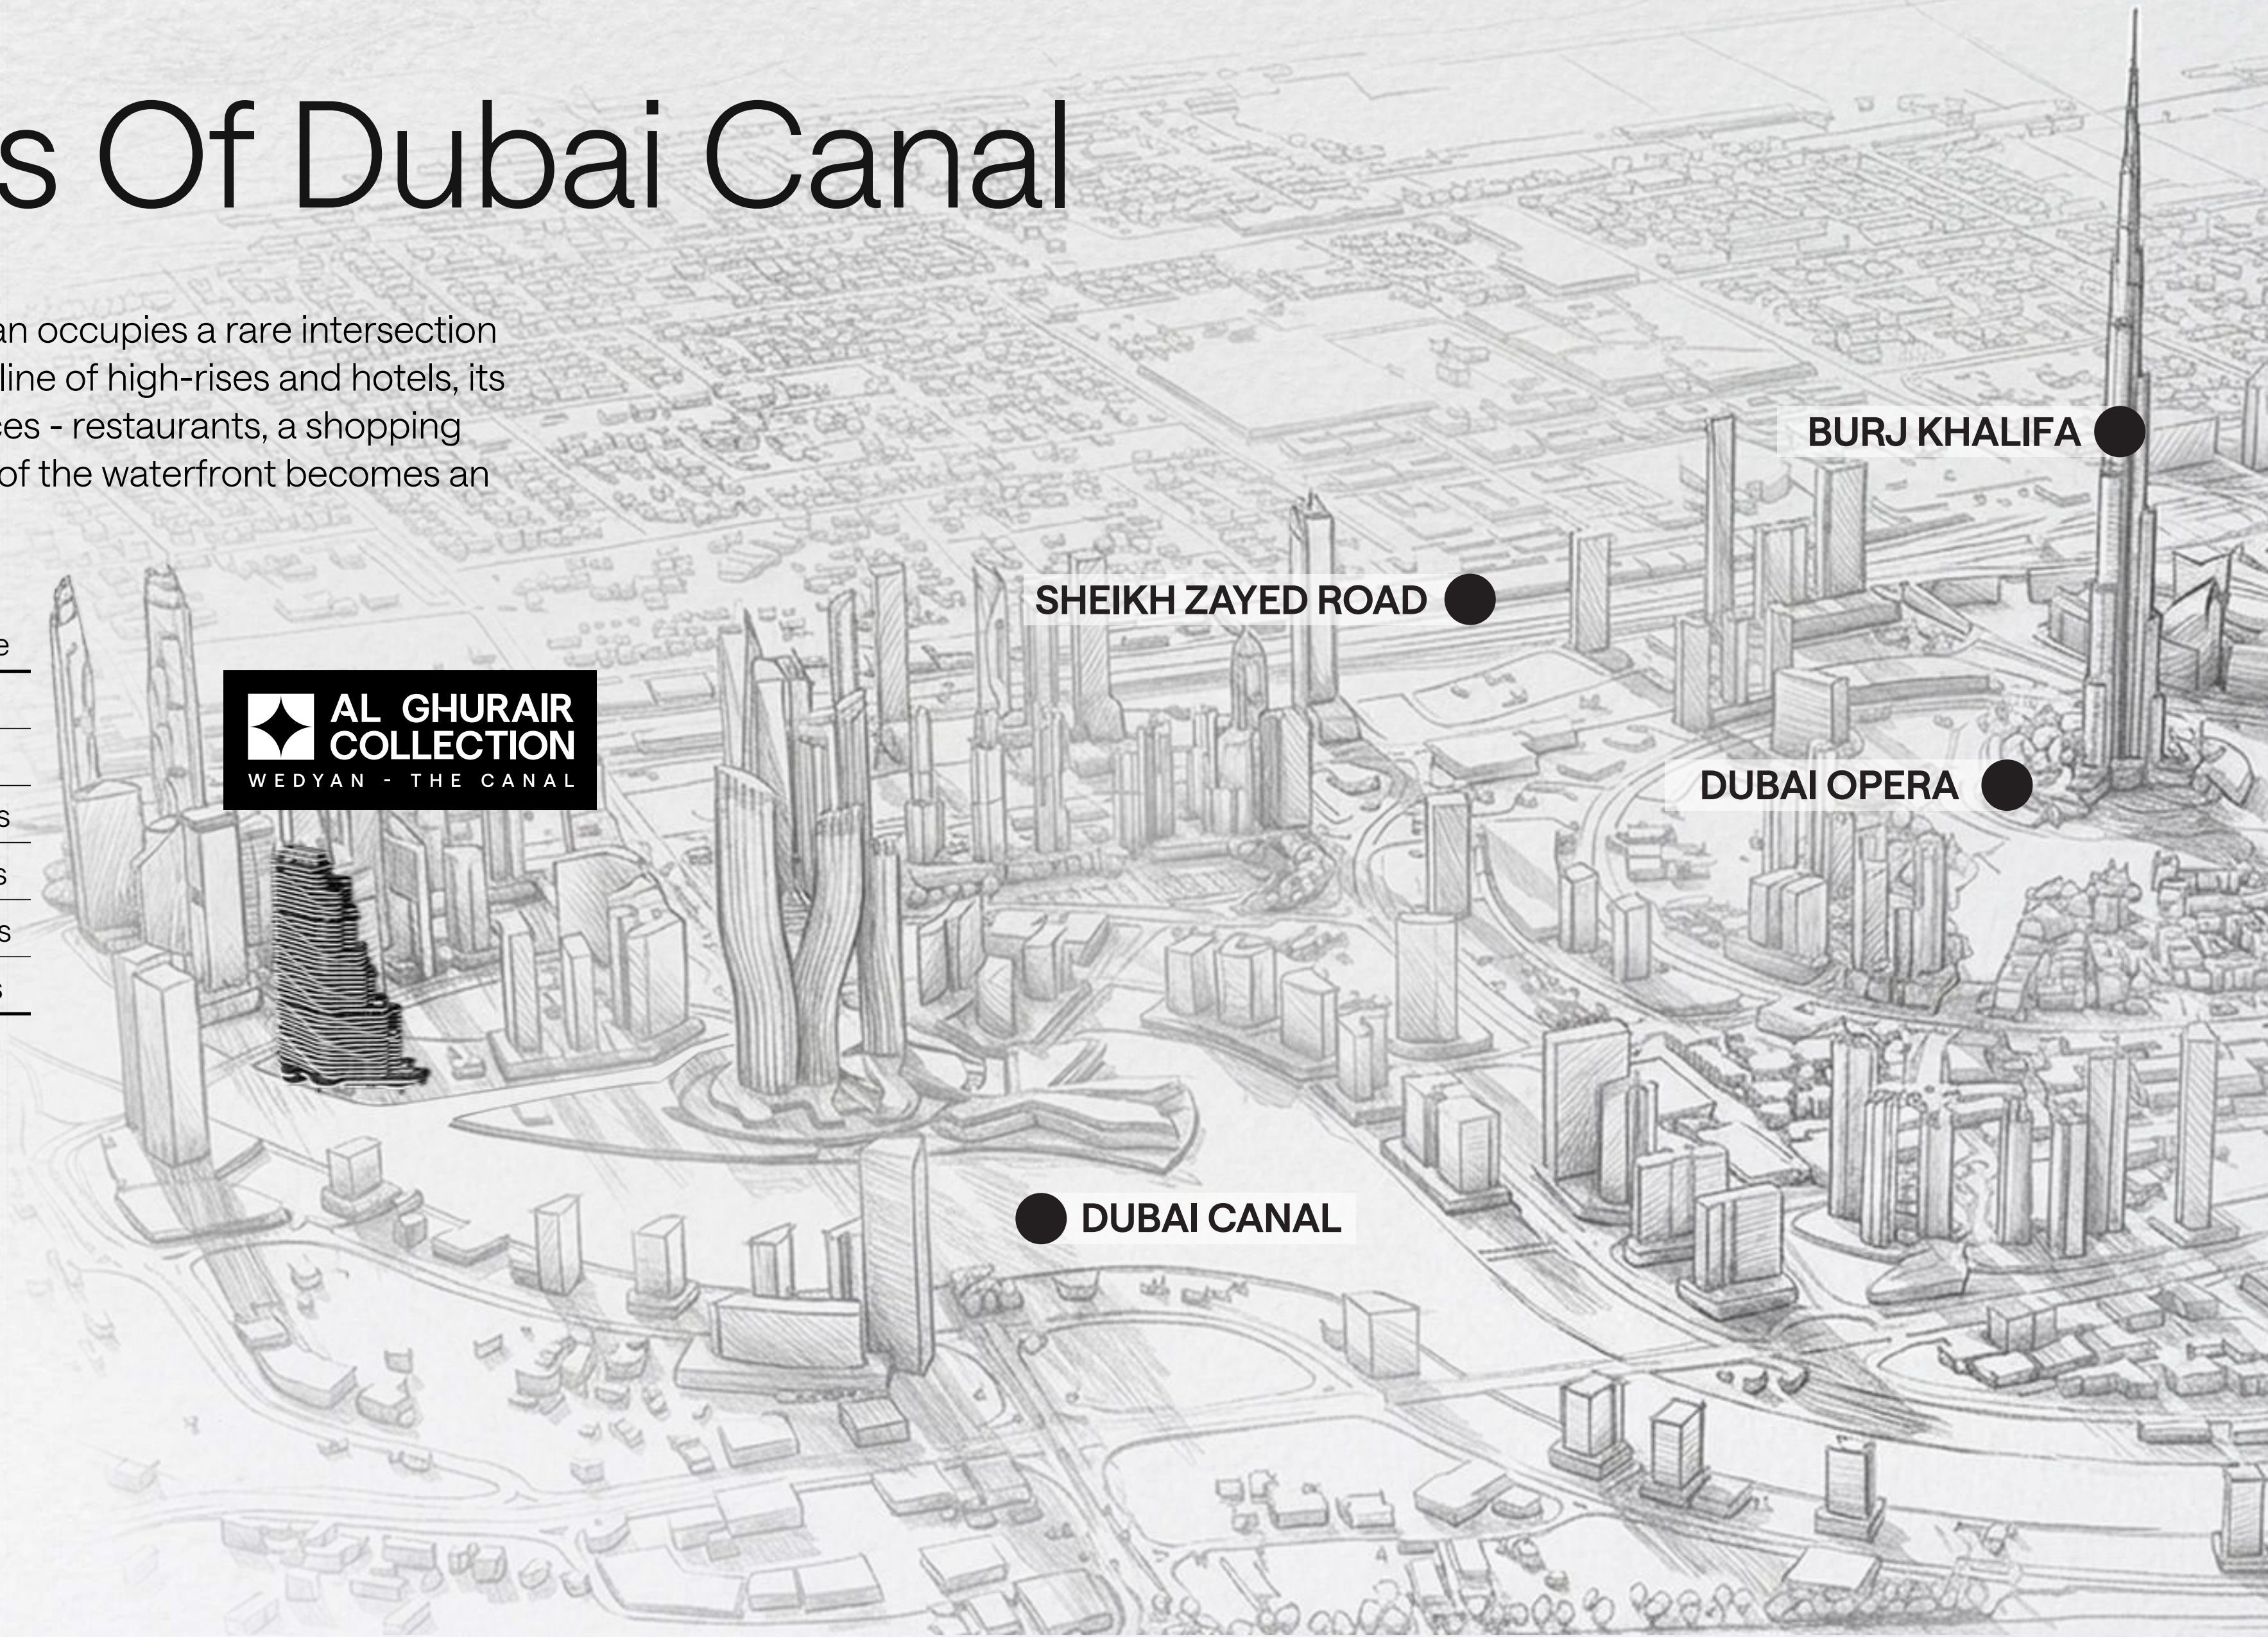

On The Banks Of Dubai Canal

Perched along the edge of the Dubai Canal, Wedyan occupies a rare intersection of city energy and waterfront calm. Beyond the skyline of high-rises and hotels, its location connects residents to a world of experiences - restaurants, a shopping center, cycle paths, and more - where the serenity of the waterfront becomes an extension of your home.

Key Landmarks	Travel Time
The Dubai Mall / Burj Khalifa	8 minutes
Dubai International Airport	17 minutes
Palm Jumeirah	26 minutes
Dubai Marina / JBR	27 minutes
Mall of the Emirates	30 minutes
Al Maktoum International Airport	41 minutes