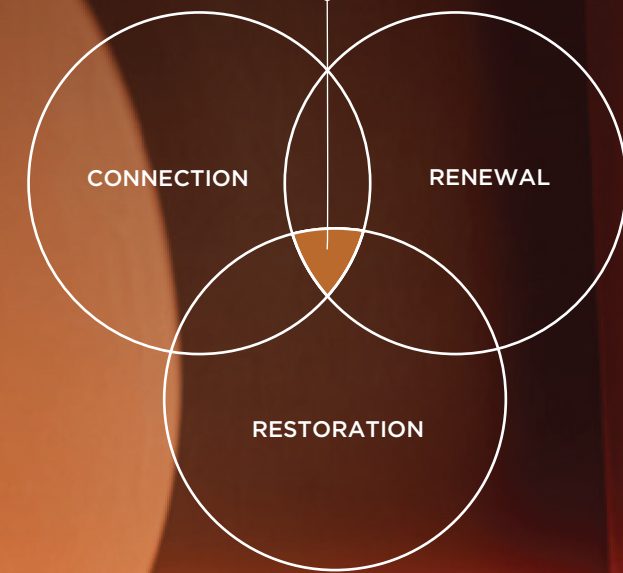

AMENITIES AT SOUTHLOFTS

EFFORTLESSLY ORCHESTRATED

At Southlofts, amenities are shaped around the full rhythm of life; connection, solitude, and restoration.

Spaces for shared moments and easy conversation sit alongside quiet corners for personal pace and reset. Wellness is woven in through movement, breath, and water; designed as a daily ritual, elevating your life.

YOUR HOME
AT SOUTHLOFTS