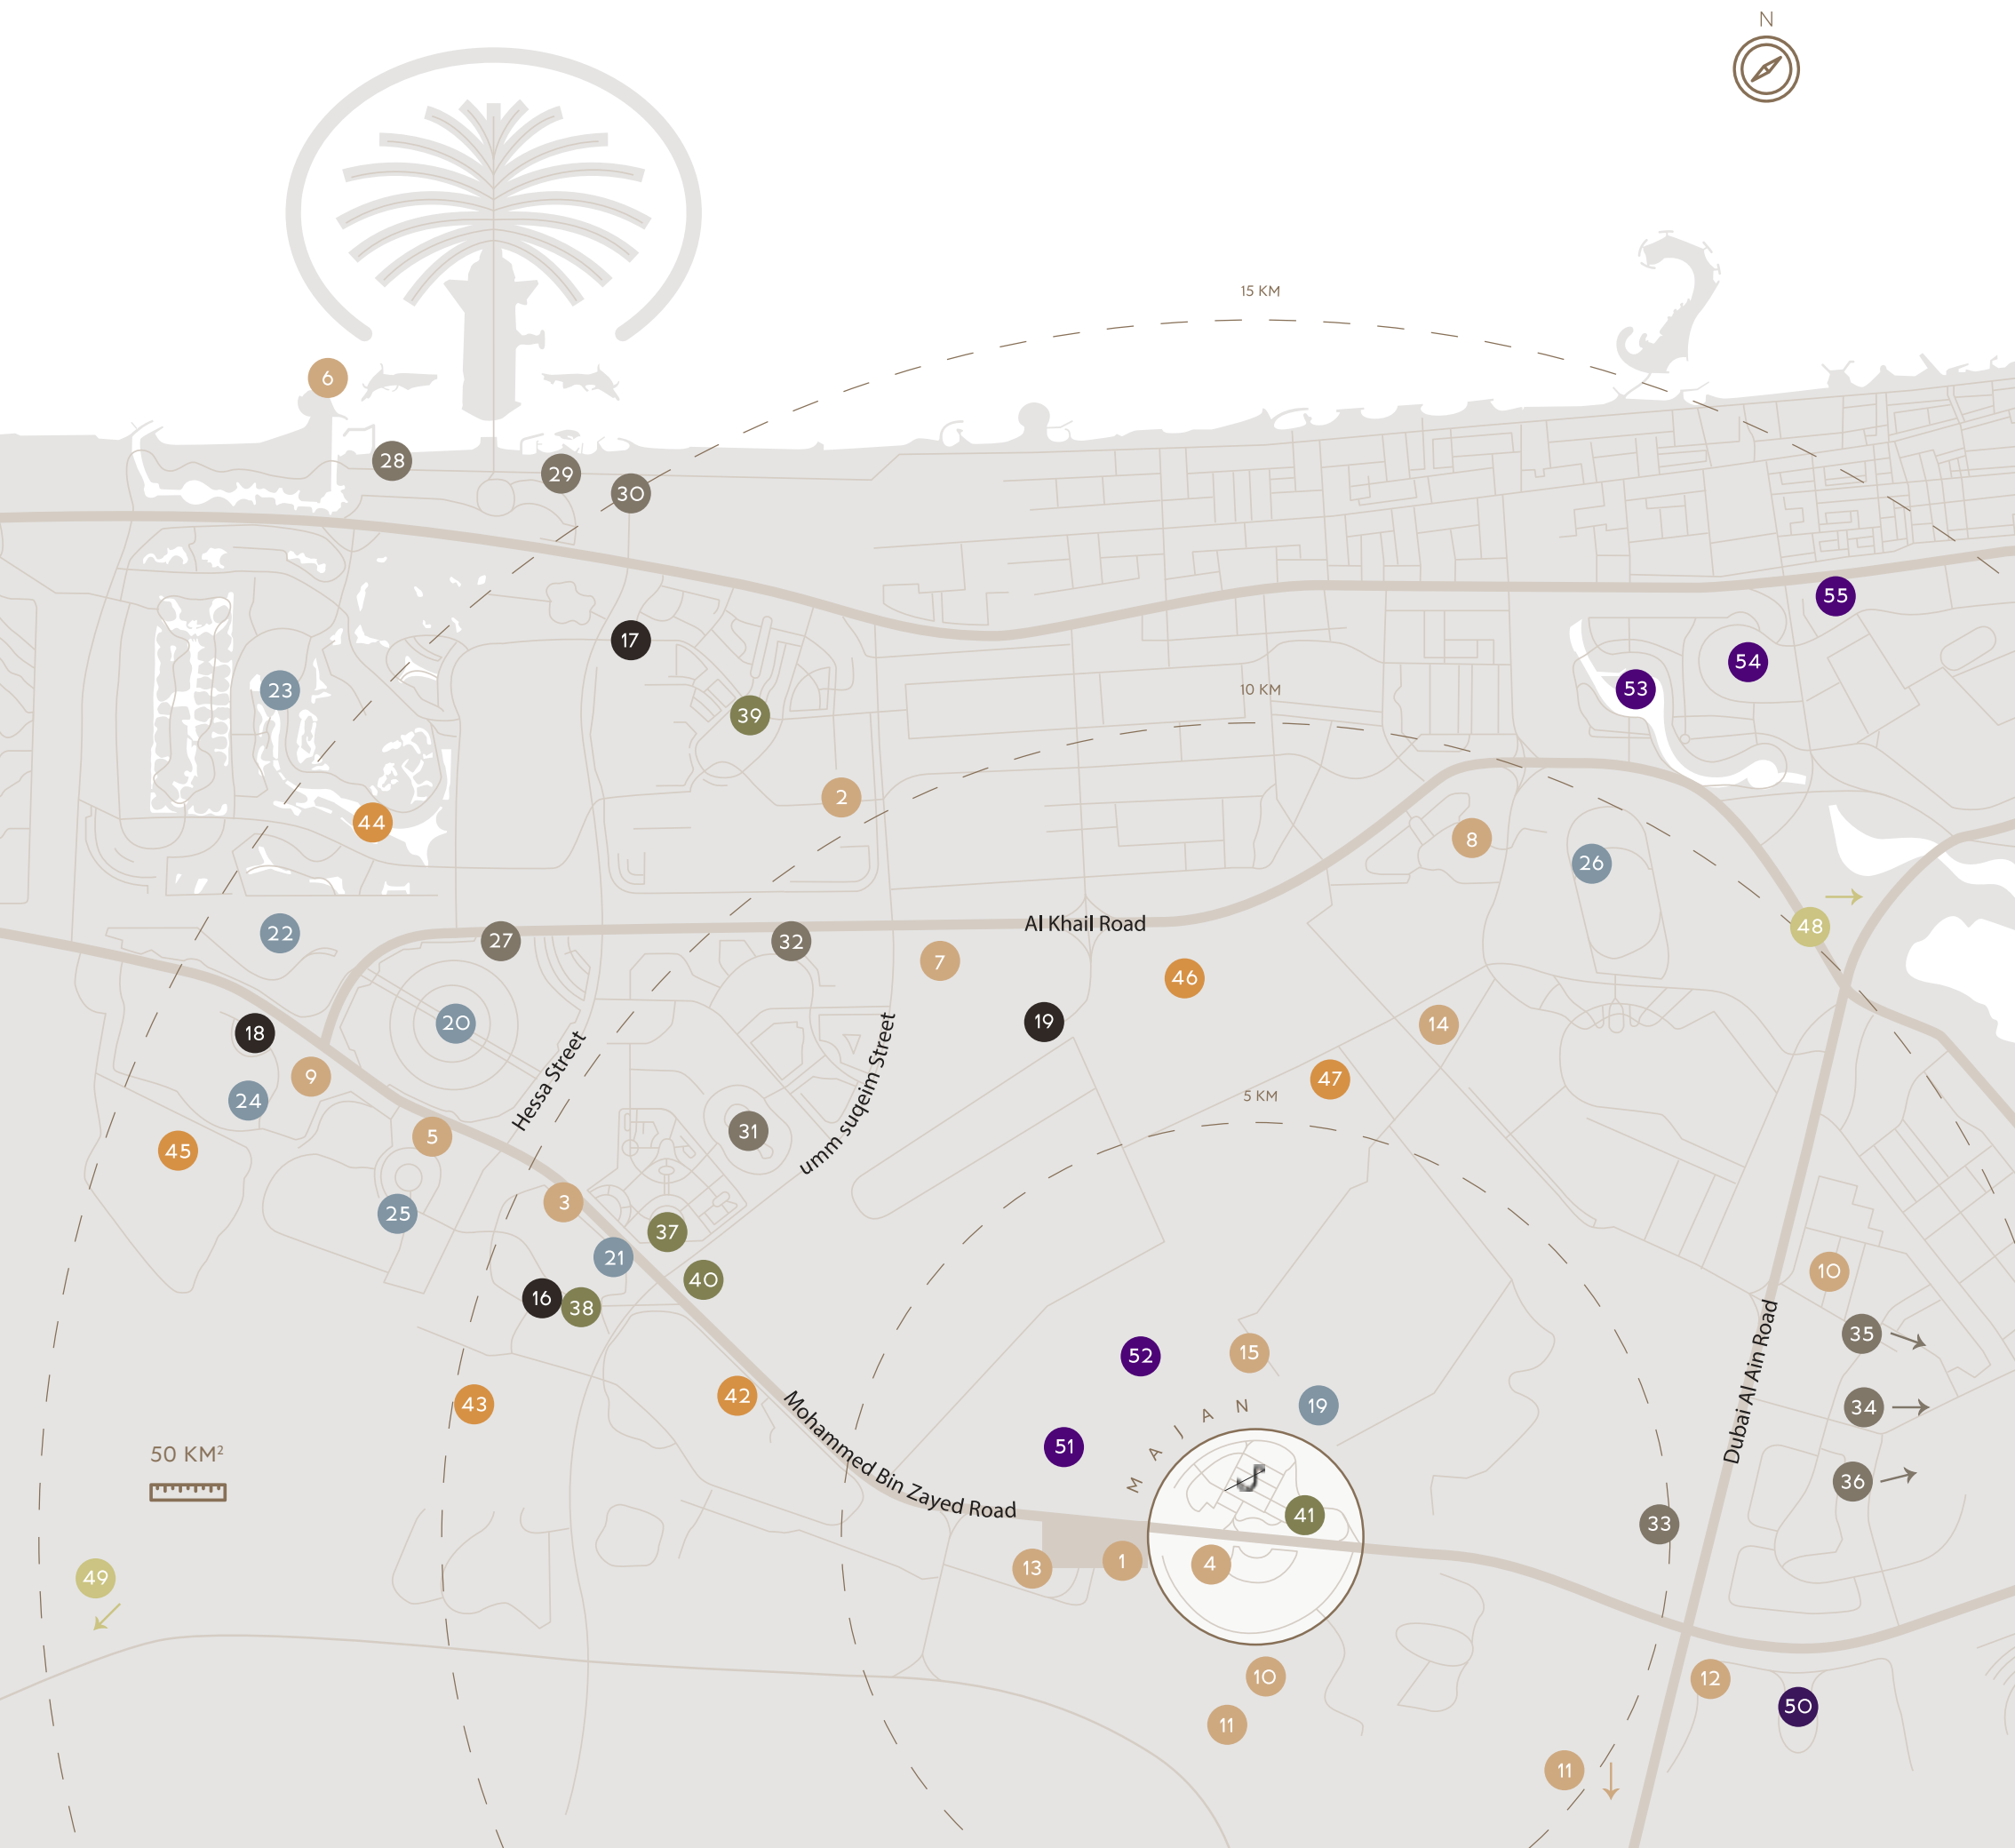

CONNECTIVITY

A WORLD AT YOUR FINGERTIPS.

With Sheikh Mohammed Bin Zayed Road at your doorstep, effortlessly access Dubai's premier destinations. Explore the city's most coveted experiences, from the cultural richness of Global Village to the thrills of IMG Worlds of Adventure and the convenience of Dubai International Airport. Whether seeking urban excitement or peaceful retreats, Symphony by Chaimaa offers unparalleled connectivity to elevate your lifestyle.

- **LEISURE**
  1. Global Village
  2. Mall of the Emirates
  3. Dubai Autodrome
  4. IMG Worlds of Adventure
  5. Dubai International Cricket Stadium
  6. Skydive Dubai
  7. Dubai Hills Mall
  8. Meydan Grand Stand
  9. City Centre Me'aisem
  10. Avenue Mall, Nad Al Sheba
  11. Dubai Outlet Mall
  12. Silicon Mall
  13. Cityland Mall
  14. Dubai Deep Dive
  15. Al Barari Street Retail
- **HEALTHCARE**
  16. Emirates Hospital Day Surgery
  17. Saudi German Hospital
  18. Mediclinic Meaisem
  19. King's College Hospital
- **EDUCATION**
  27. JSS International School
  28. American University in Dubai
  29. Hult International Business School
  30. International School of Choueifat
  31. Dubai Science Park
  32. GEMS World Academy
  33. Kent College & Nursery
  34. Reptons School
  35. School of Creative School
  36. Modern High School
- **GOLF COURSES**
  42. Arabian Ranches Golf Club
  43. Trump International Golf Course
  44. Taylor's Golf House
  45. Jumeirah Golf Estate Clubhouse
  46. Dubai Hills Golf Course
  47. Fazza Race Course
- **AIRPORTS**
  34. Dubai International Airport
  35. Al Maktoum International Airport
- **HOSPITALITY**
  20. FIVE JVC
  21. Park Inn by Radisson Dubai
  22. Movenpick Hotel JVT
  23. Address Montgomerie
  24. Ghaya Grand Hotel
  25. The S Hotel
  26. Meydan Hotel
- **PARKS & RECREATION**
  37. Dubai Miracle Garden
  38. Eastlands Park Motorcity
  39. Al Barsha Pond Parks
  40. Dubai Polo & Equestrian Club
  41. Majan Family Park
- **LANDMARKS**
  50. Dubai Silicon Oasis
  51. Living legends
  52. Al Barari
  53. Business Bay
  54. Downtown Dubai
  55. DIFC