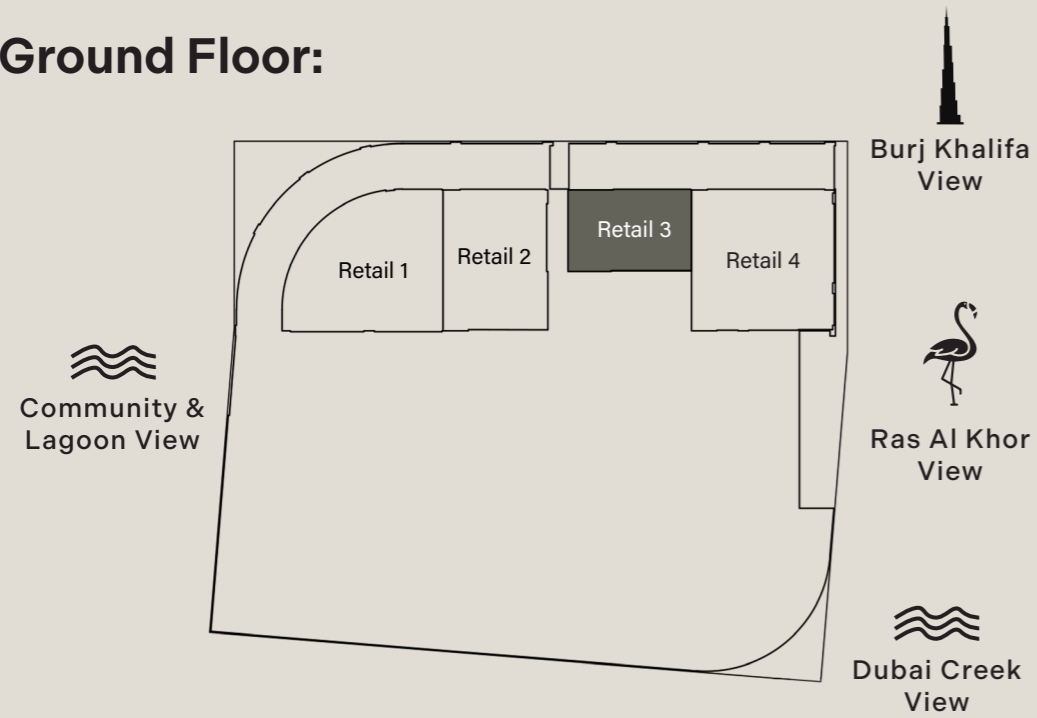

Internal Living Area:
1907.36 Sq. Ft

RETAIL 2

Ground Floor:

Internal Living Area:
1409.32 Sq. Ft

RETAIL 3

Ground Floor:

Internal Living Area:
967.78 Sq. Ft

RETAIL 4