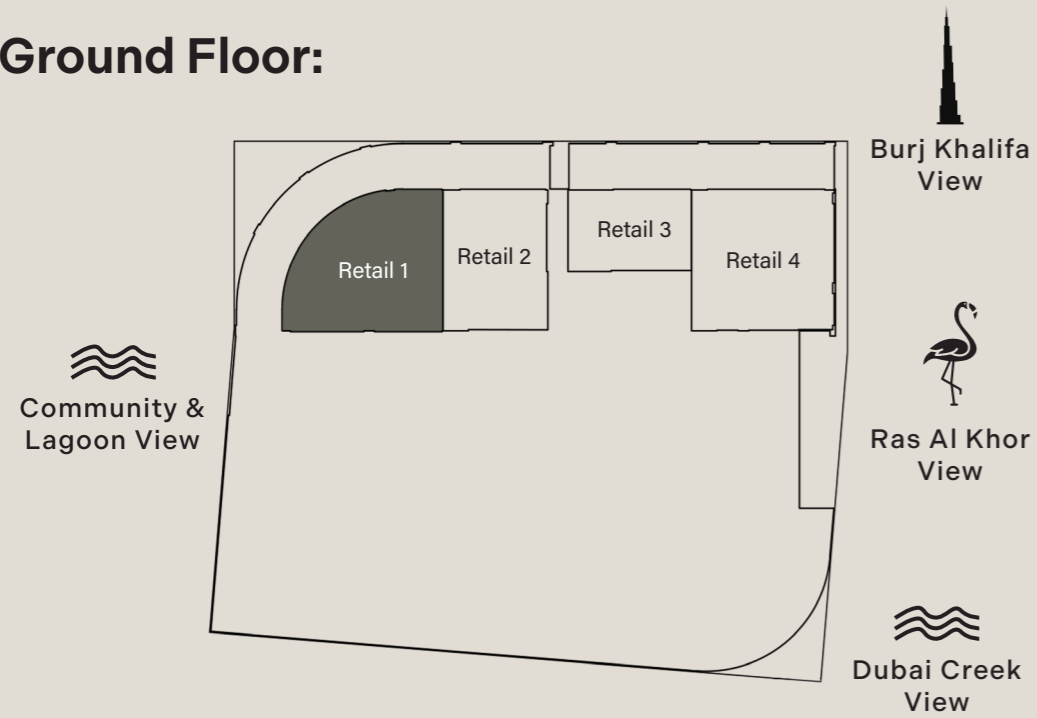

Total Living Area:
1259.81 Sq. Ft

3 BEDROOM TYPE A

24th - 30th Floor:

Internal Living Area:
1311.37 Sq. Ft

Outdoor Living Area:
215.71 Sq. Ft

Total Living Area:
1527.08 Sq. Ft

RETAIL 1

Ground Floor: