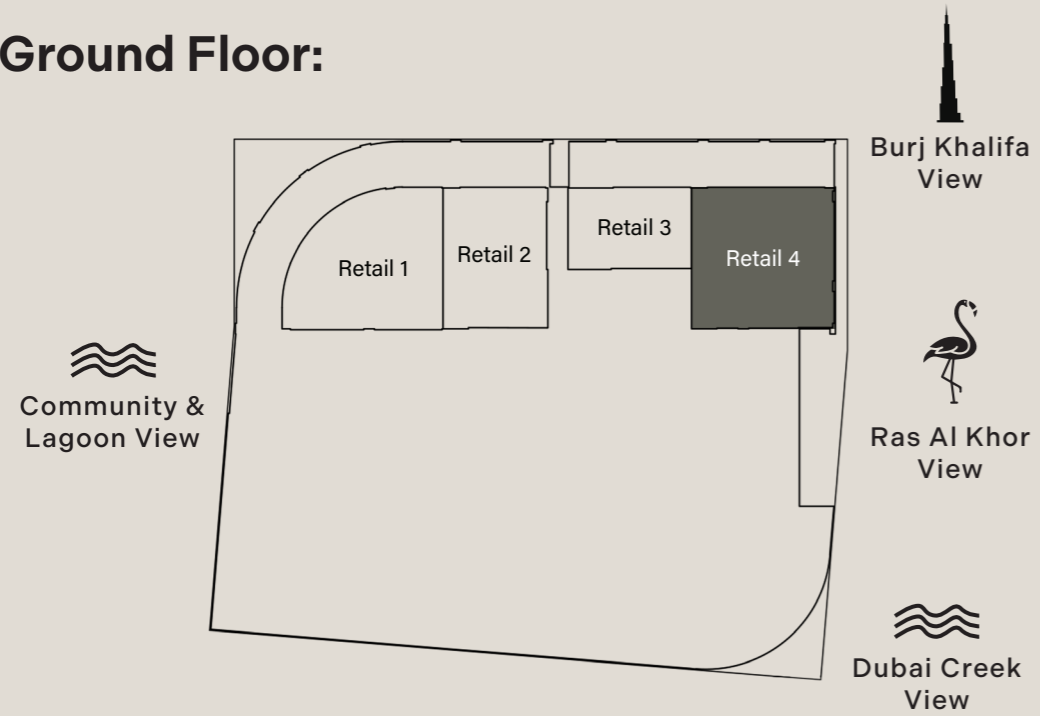

RETAIL 4

Ground Floor: