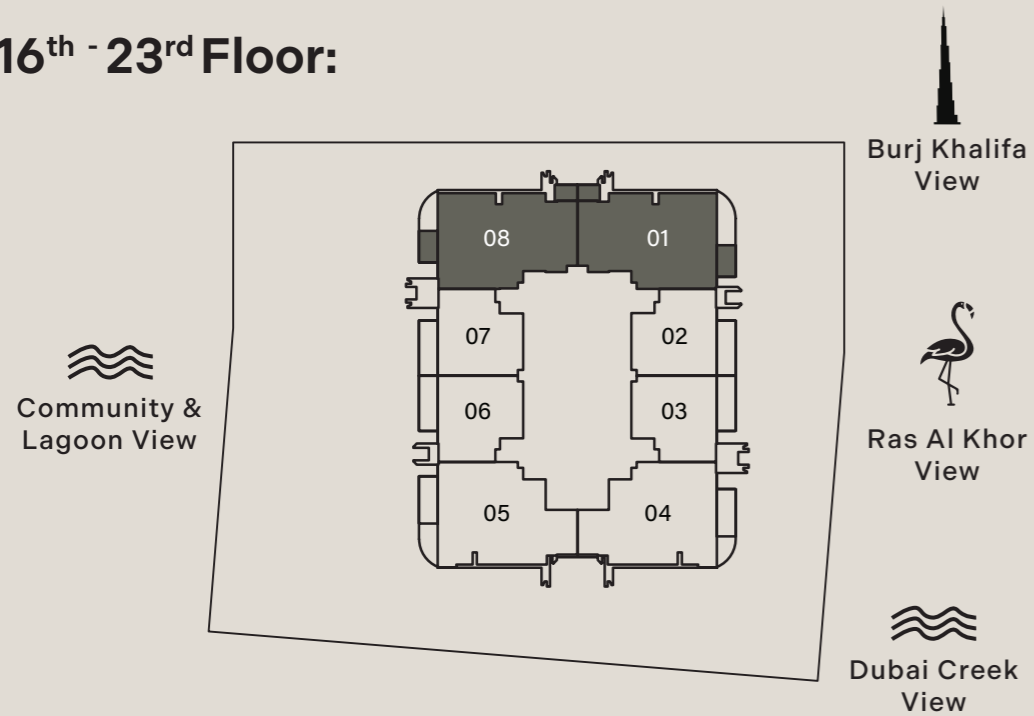

2 BEDROOM + S

TYPE B

16th - 23rd Floor: