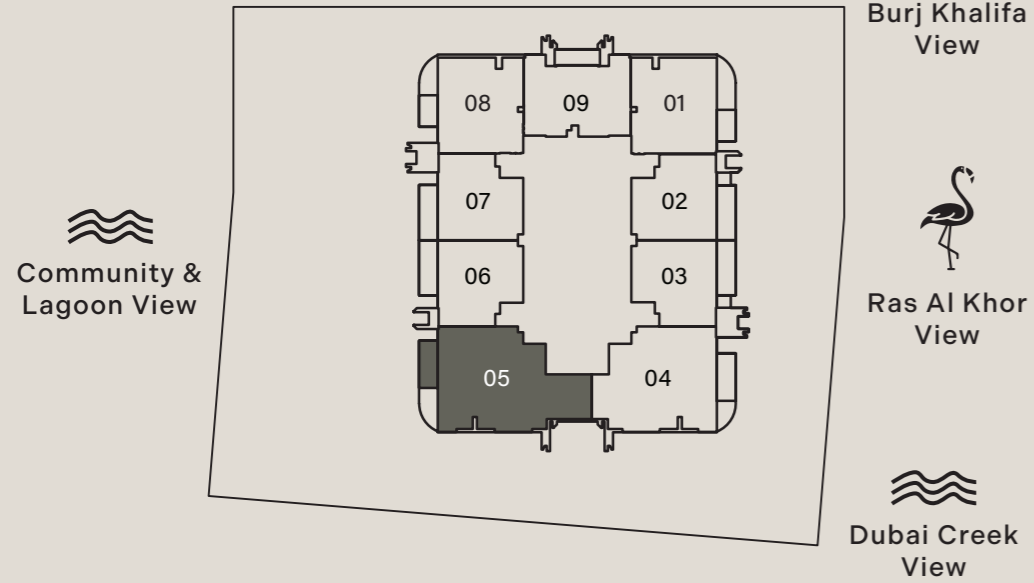

Internal Living Area:
1176.50 Sq. Ft

Outdoor Living Area:
85.79 Sq. Ft

Total Living Area:
1262.28 Sq. Ft

2 BEDROOM + S

TYPE A

6th - 15th Floor:

24th - 30th Floor:

04