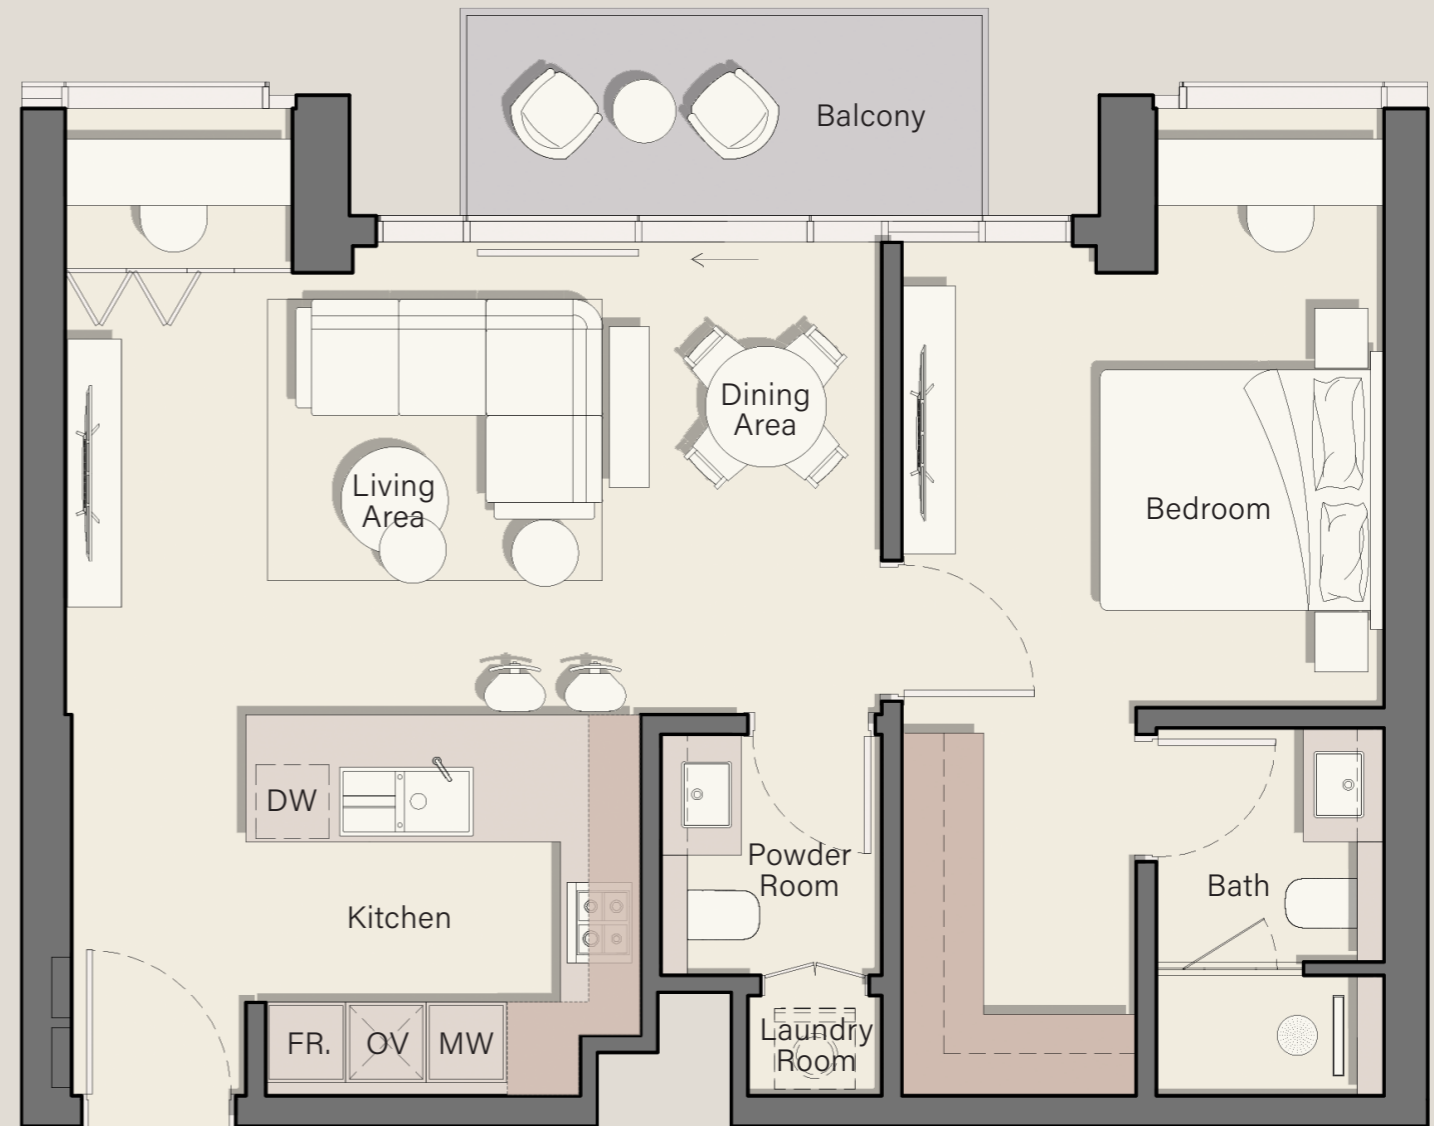

1 BEDROOM TYPE C

6th - 15th Floor:

24th - 30th Floor:

08

Internal Living Area:
773.06 Sq. Ft

Outdoor Living Area:
62.97 Sq. Ft

Total Living Area:
836.03 Sq. Ft