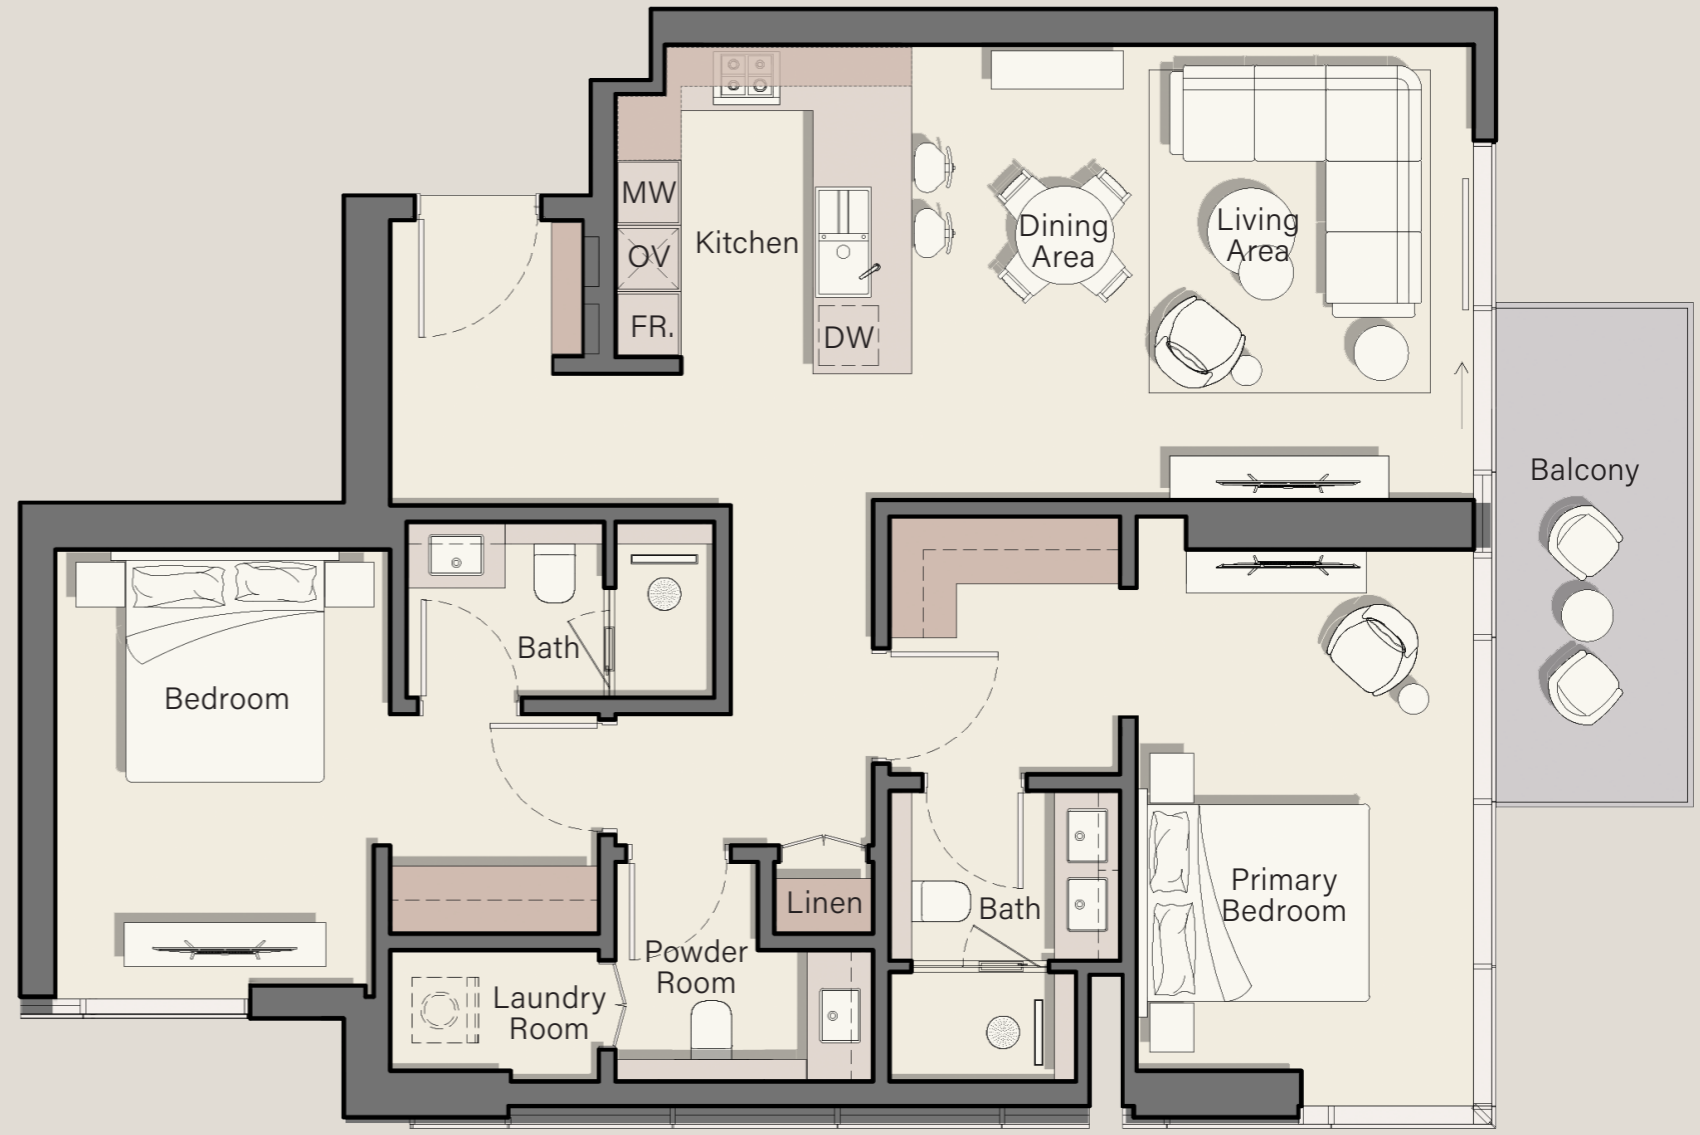

-  1 BEDROOM
-  2 BEDROOM
-  2 BEDROOM + S

24TH - 30TH FLOOR TYPICAL PLAN

1 BEDROOM

2 BEDROOM

2 BEDROOM + S

3 BEDROOM

1 BEDROOM TYPE A

6th - 15th Floor:

6th - 15th Floor:

24th - 30th Floor:

03

Internal Living Area:
1124.40 Sq. Ft

Outdoor Living Area:
85.79 Sq. Ft

Total Living Area:
1210.19 Sq. Ft

2 BEDROOM TYPE B

16th - 23rd Floor:

Internal Living Area:
1176.50 Sq. Ft

Outdoor Living Area:
85.79 Sq. Ft

Total Living Area:
1262.28 Sq. Ft

2 BEDROOM + S

TYPE A

6th - 15th Floor:

24th - 30th Floor:

04