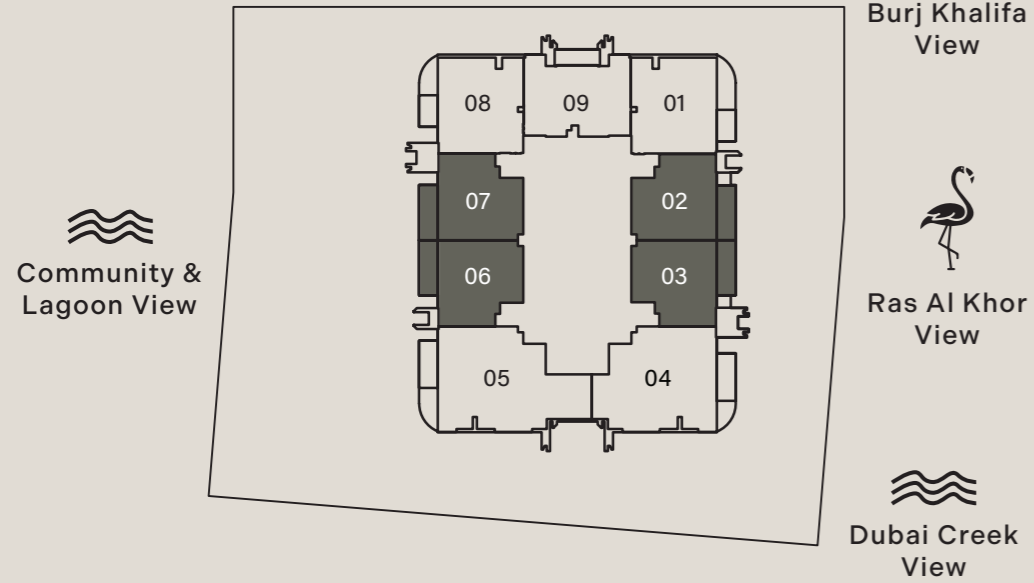

BELMORE

R E S I D E N C E S

Floor Plan

6TH - 15TH FLOOR TYPICAL PLAN

1 BEDROOM

2 BEDROOM

2 BEDROOM + S

16TH - 23RD FLOOR TYPICAL PLAN

-  1 BEDROOM
-  2 BEDROOM
-  2 BEDROOM + S

24TH - 30TH FLOOR TYPICAL PLAN

1 BEDROOM

2 BEDROOM

2 BEDROOM + S

3 BEDROOM

1 BEDROOM TYPE A

6th - 15th Floor:

16th - 23rd Floor:

01 08

24th - 30th Floor:

01 07

Internal Living Area:
789.53 Sq. Ft

Outdoor Living Area:
57.16 Sq. Ft

Total Living Area:
846.69 Sq. Ft

1 BEDROOM TYPE B

6th - 15th Floor:

16th - 23rd Floor:

02 06
03 07

24th - 30th Floor:

05 06

Internal Living Area:
656.06 Sq. Ft

Outdoor Living Area:
100.00 Sq. Ft

Total Living Area:
756.06 Sq. Ft