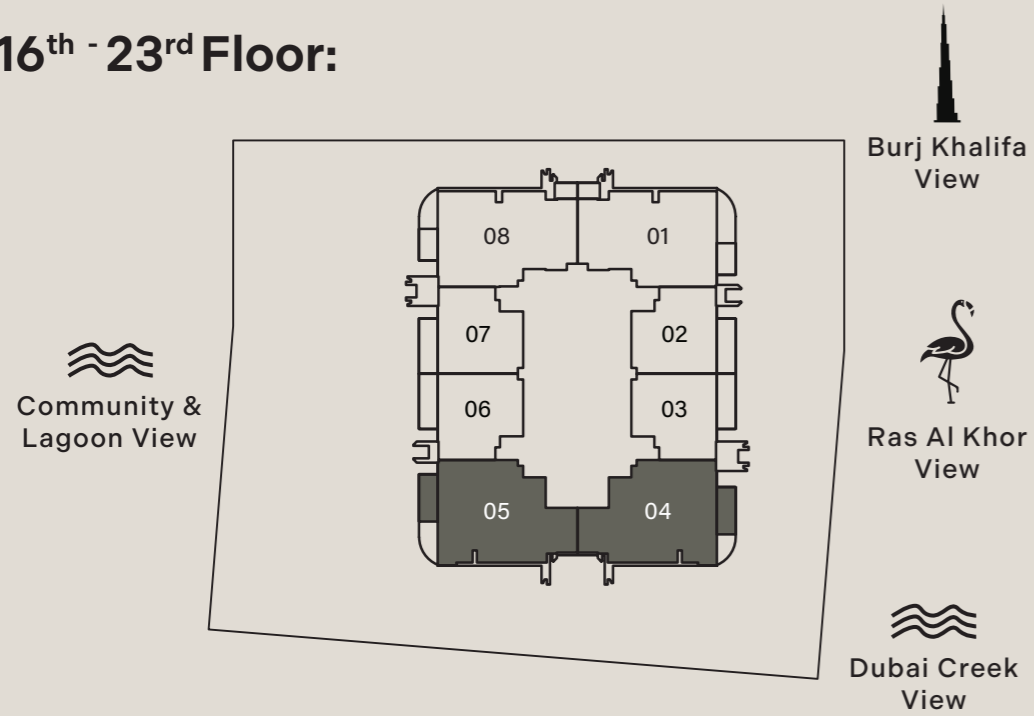

-  1 BEDROOM
-  2 BEDROOM
-  2 BEDROOM + S

24TH - 30TH FLOOR TYPICAL PLAN

1 BEDROOM

2 BEDROOM

2 BEDROOM + S

3 BEDROOM

1 BEDROOM TYPE A

6th - 15th Floor:

6th - 15th Floor:

24th - 30th Floor:

03

Internal Living Area:
1124.40 Sq. Ft

Outdoor Living Area:
85.79 Sq. Ft

Total Living Area:
1210.19 Sq. Ft

2 BEDROOM TYPE B

16th - 23rd Floor: