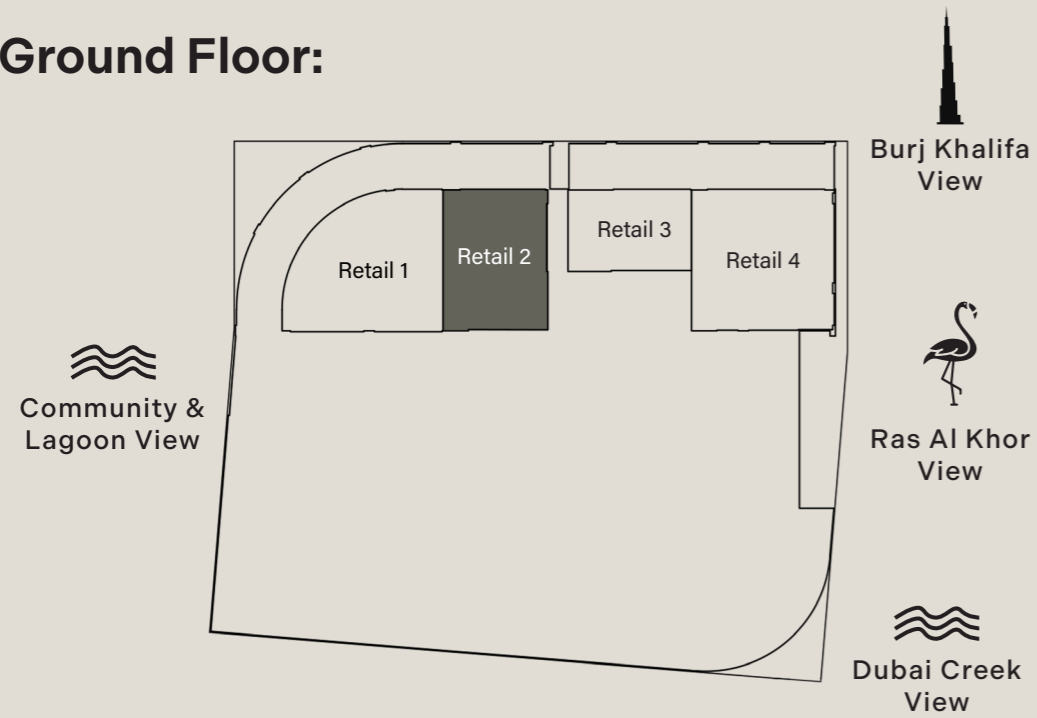

RETAIL 2

Ground Floor: