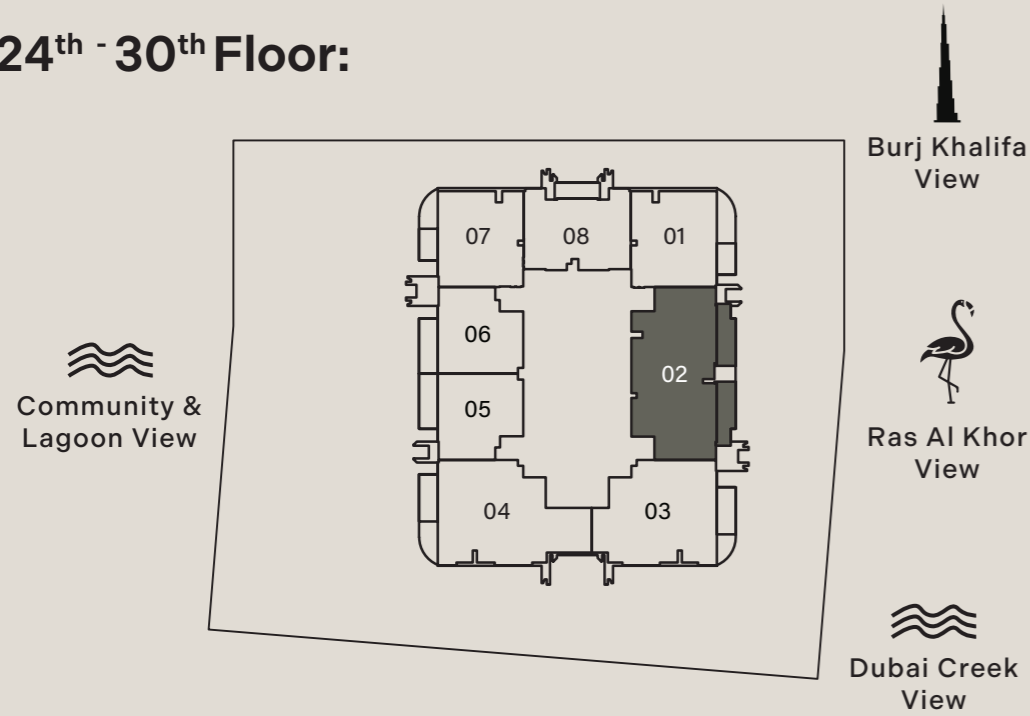

Total Living Area:
1259.81 Sq. Ft

3 BEDROOM TYPE A

24th - 30th Floor:

Internal Living Area:
1311.37 Sq. Ft

Outdoor Living Area:
215.71 Sq. Ft

Total Living Area:
1527.08 Sq. Ft

RETAIL 1

Ground Floor: