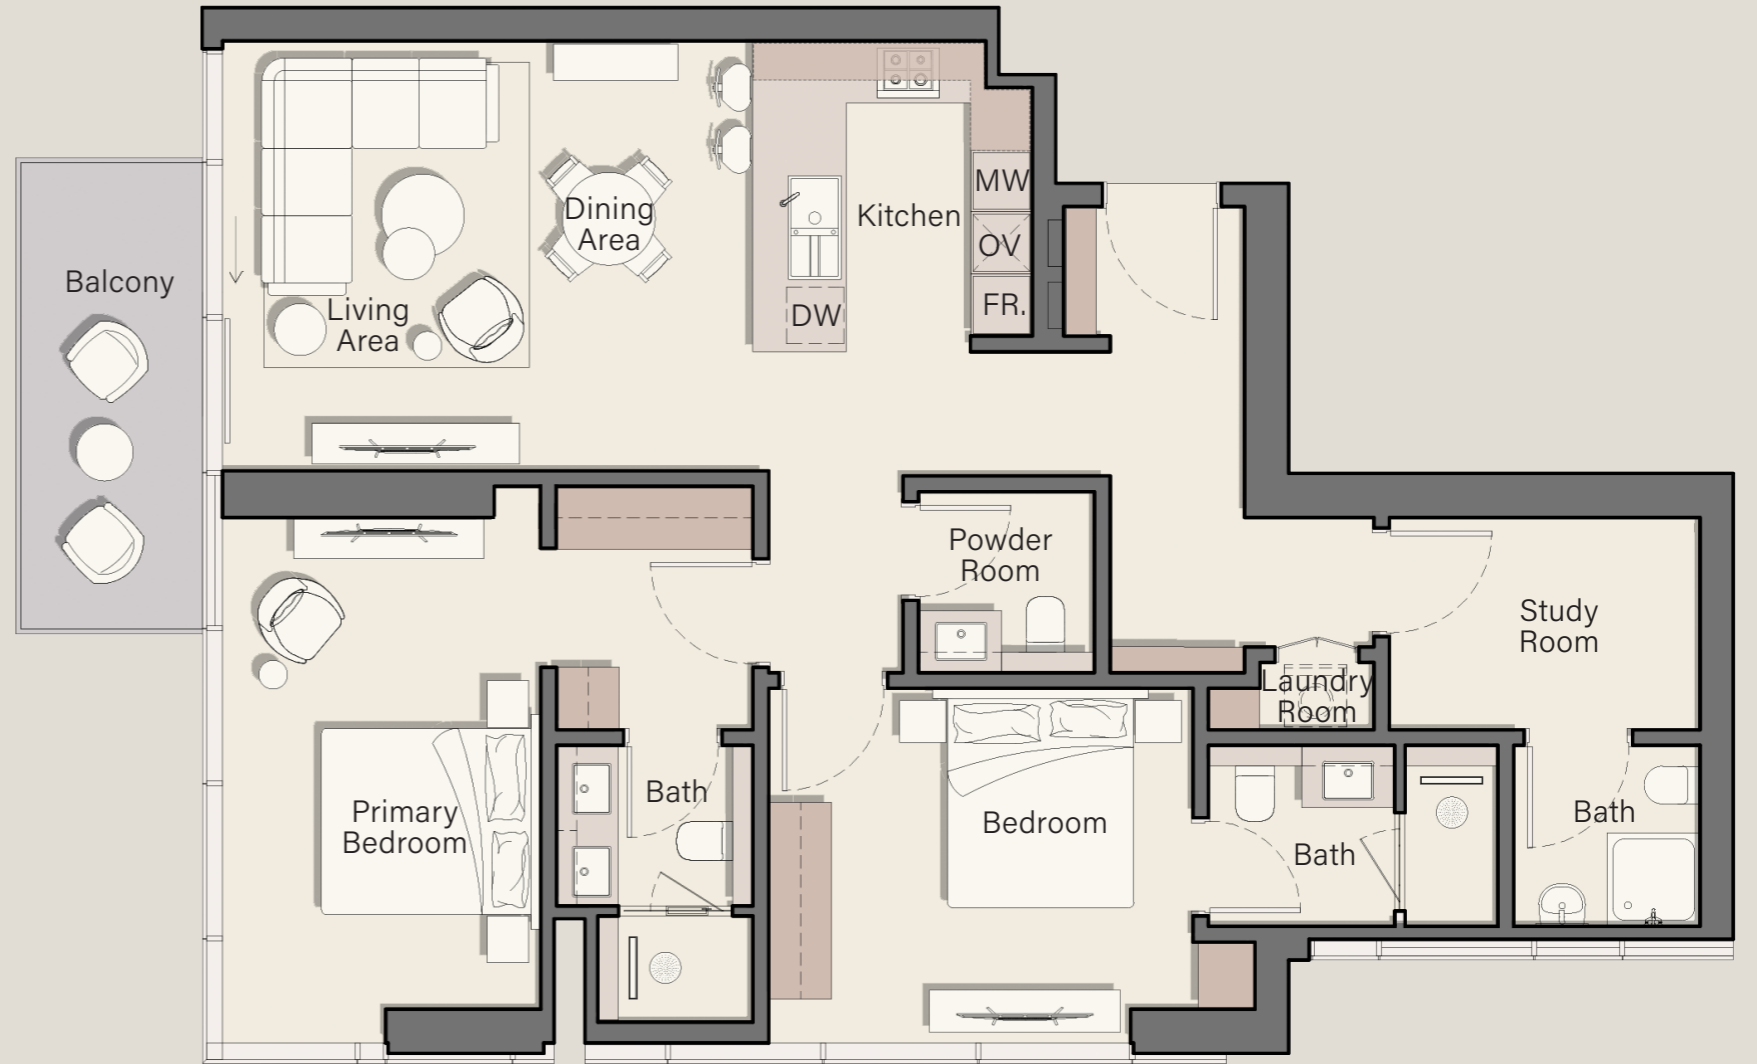

-  1 BEDROOM
-  2 BEDROOM
-  2 BEDROOM + S

24TH - 30TH FLOOR TYPICAL PLAN

1 BEDROOM

2 BEDROOM

2 BEDROOM + S

3 BEDROOM

1 BEDROOM TYPE A

6th - 15th Floor:

Internal Living Area:
1176.50 Sq. Ft

Outdoor Living Area:
85.79 Sq. Ft

Total Living Area:
1262.28 Sq. Ft

2 BEDROOM + S

TYPE A

6th - 15th Floor:

24th - 30th Floor:

04

Internal Living Area:
1248.61 Sq. Ft

Outdoor Living Area:
85.79 Sq. Ft

Total Living Area:
1334.40 Sq. Ft

2 BEDROOM + S

TYPE B

16th - 23rd Floor:

Internal Living Area:
1167.35 Sq. Ft

Outdoor Living Area:
92.46 Sq. Ft