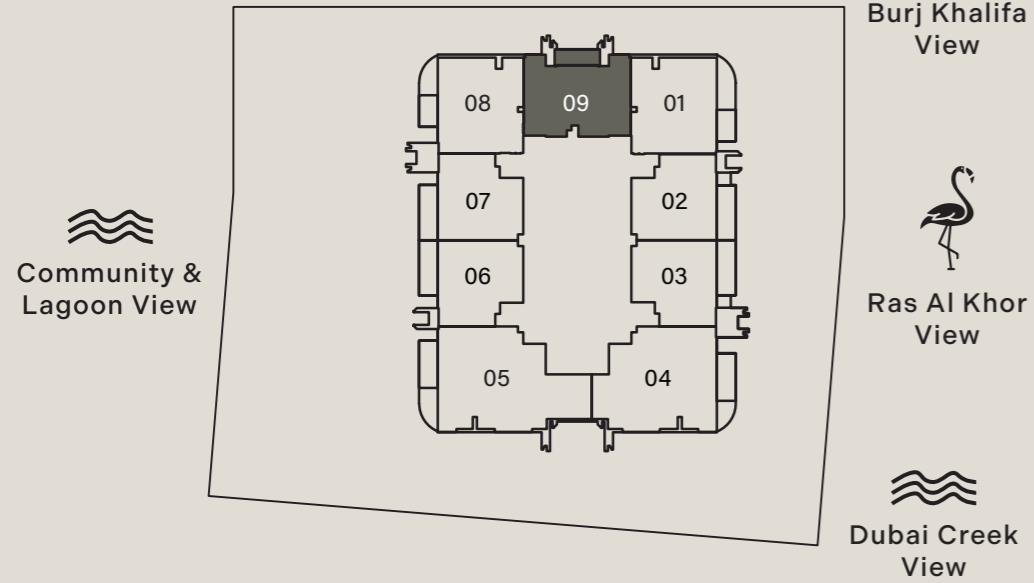

1 BEDROOM TYPE C

6th - 15th Floor:

24th - 30th Floor:

08