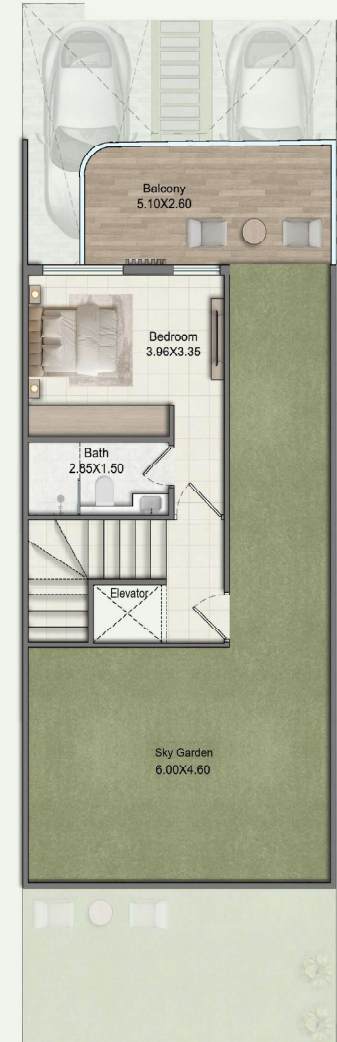

Greenz
BY **DANUBE**

**FULLY
FURNISHED**
TOWN HOUSES & VILLAS

3BHK + MAID TOWNHOUSE

GROUND FLOOR

FIRST FLOOR

ROOF FLOOR

4BHK + MAID + PRIVATE ELEVATOR TOWNHOUSE

GROUND FLOOR

FIRST FLOOR

SECOND FLOOR

**4BHK + MAID
+ PRIVATE ELEVATOR
TOWNHOUSE
(PREMIUM)**

GROUND FLOOR

FIRST FLOOR

SECOND FLOOR

ROOF FLOOR

**5BHK + MAID
+ PRIVATE ELEVATOR
SEMI DETACHED
VILLA**

GROUND FLOOR

FIRST FLOOR

SECOND FLOOR

ROOF FLOOR

**5BHK +
MAID SIGNATURE
TWIN VILLA
+ PRIVATE ELEVATOR
WITH DOUBLE HEIGHT**

GROUND FLOOR

FIRST FLOOR

SECOND FLOOR

ROOF FLOOR