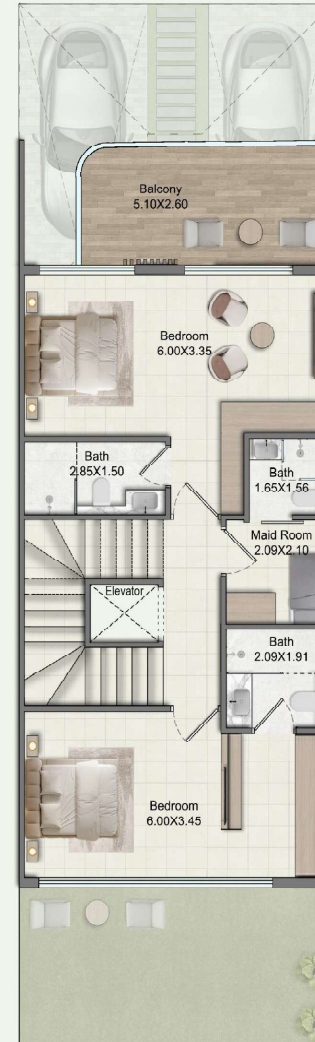

Greenz
BY **DANUBE**

**FULLY
FURNISHED**
TOWN HOUSES & VILLAS

3BHK + MAID TOWNHOUSE

GROUND FLOOR

FIRST FLOOR

ROOF FLOOR

4BHK + MAID + PRIVATE ELEVATOR TOWNHOUSE

GROUND FLOOR

FIRST FLOOR

SECOND FLOOR

**4BHK + MAID
+ PRIVATE ELEVATOR
TOWNHOUSE
(PREMIUM)**

GROUND FLOOR

FIRST FLOOR

SECOND FLOOR

ROOF FLOOR

**5BHK + MAID
+ PRIVATE ELEVATOR
SEMI DETACHED
VILLA**

GROUND FLOOR

FIRST FLOOR

SECOND FLOOR

ROOF FLOOR

**5BHK +
MAID SIGNATURE
TWIN VILLA
+ PRIVATE ELEVATOR
WITH DOUBLE HEIGHT**

GROUND FLOOR

FIRST FLOOR

SECOND FLOOR

ROOF FLOOR