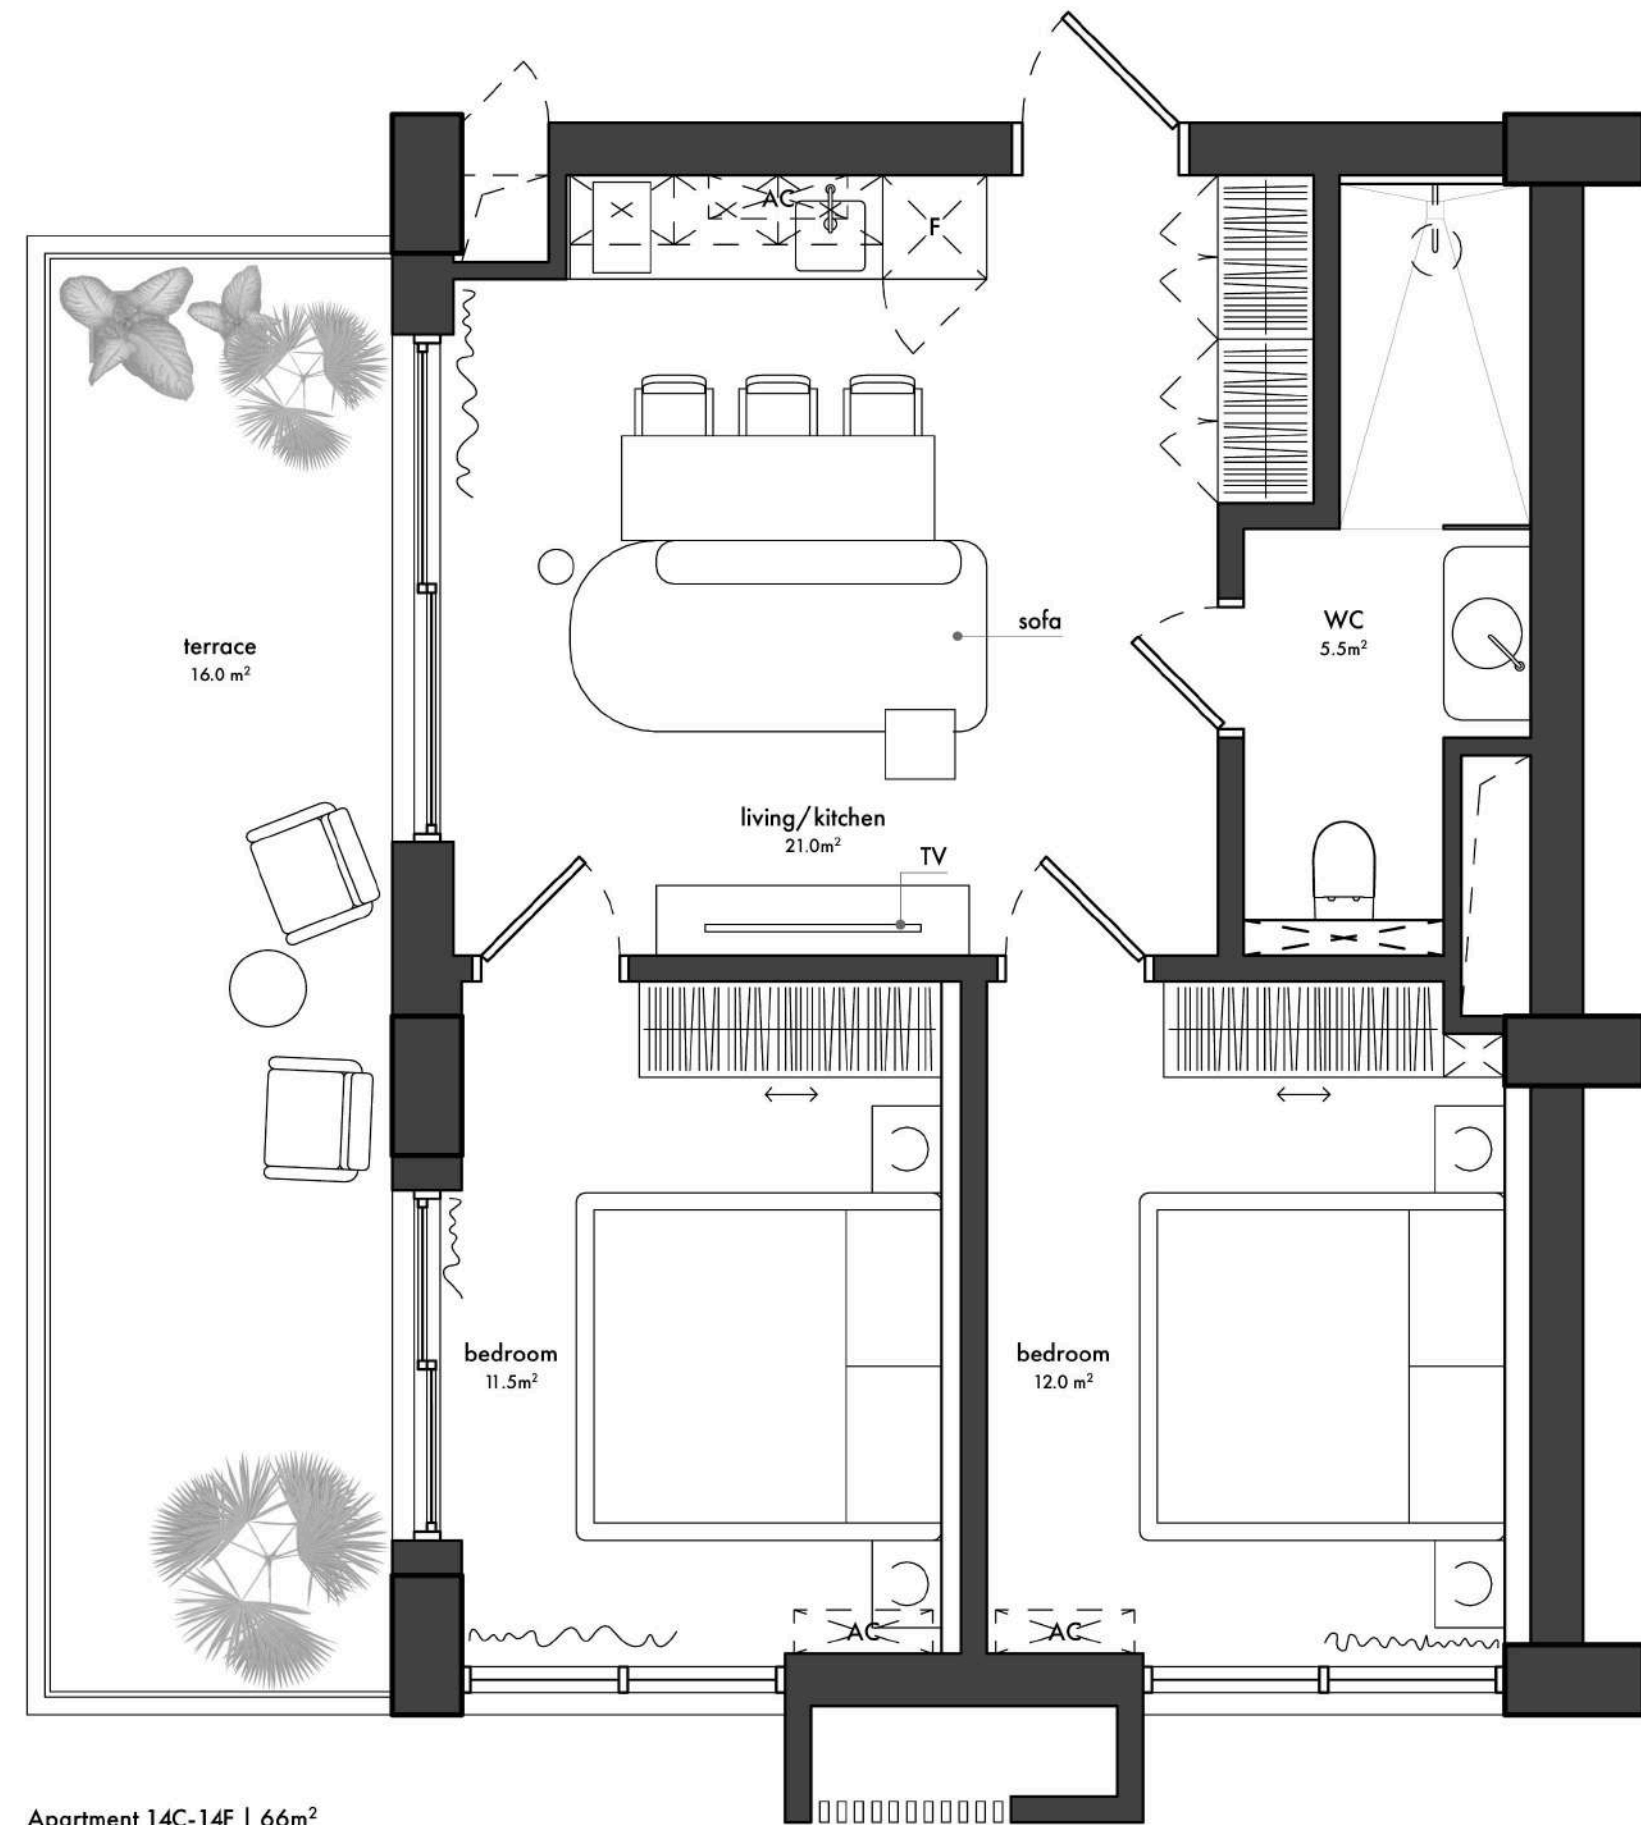

PREMIER
global development

LAYOUTS

1-BEDROOM

43 M²

FROM 165 000 \$

 TOUR 360°

Apartment 5B | 43m²

37.5m² + terrace 5.5m²

LAYOUTS

2-BEDROOMS

66 M²

FROM 215 000 \$

 TOUR 360°

Apartment 14C-14F | 66m²
50.0m² + terrace 16.0m²