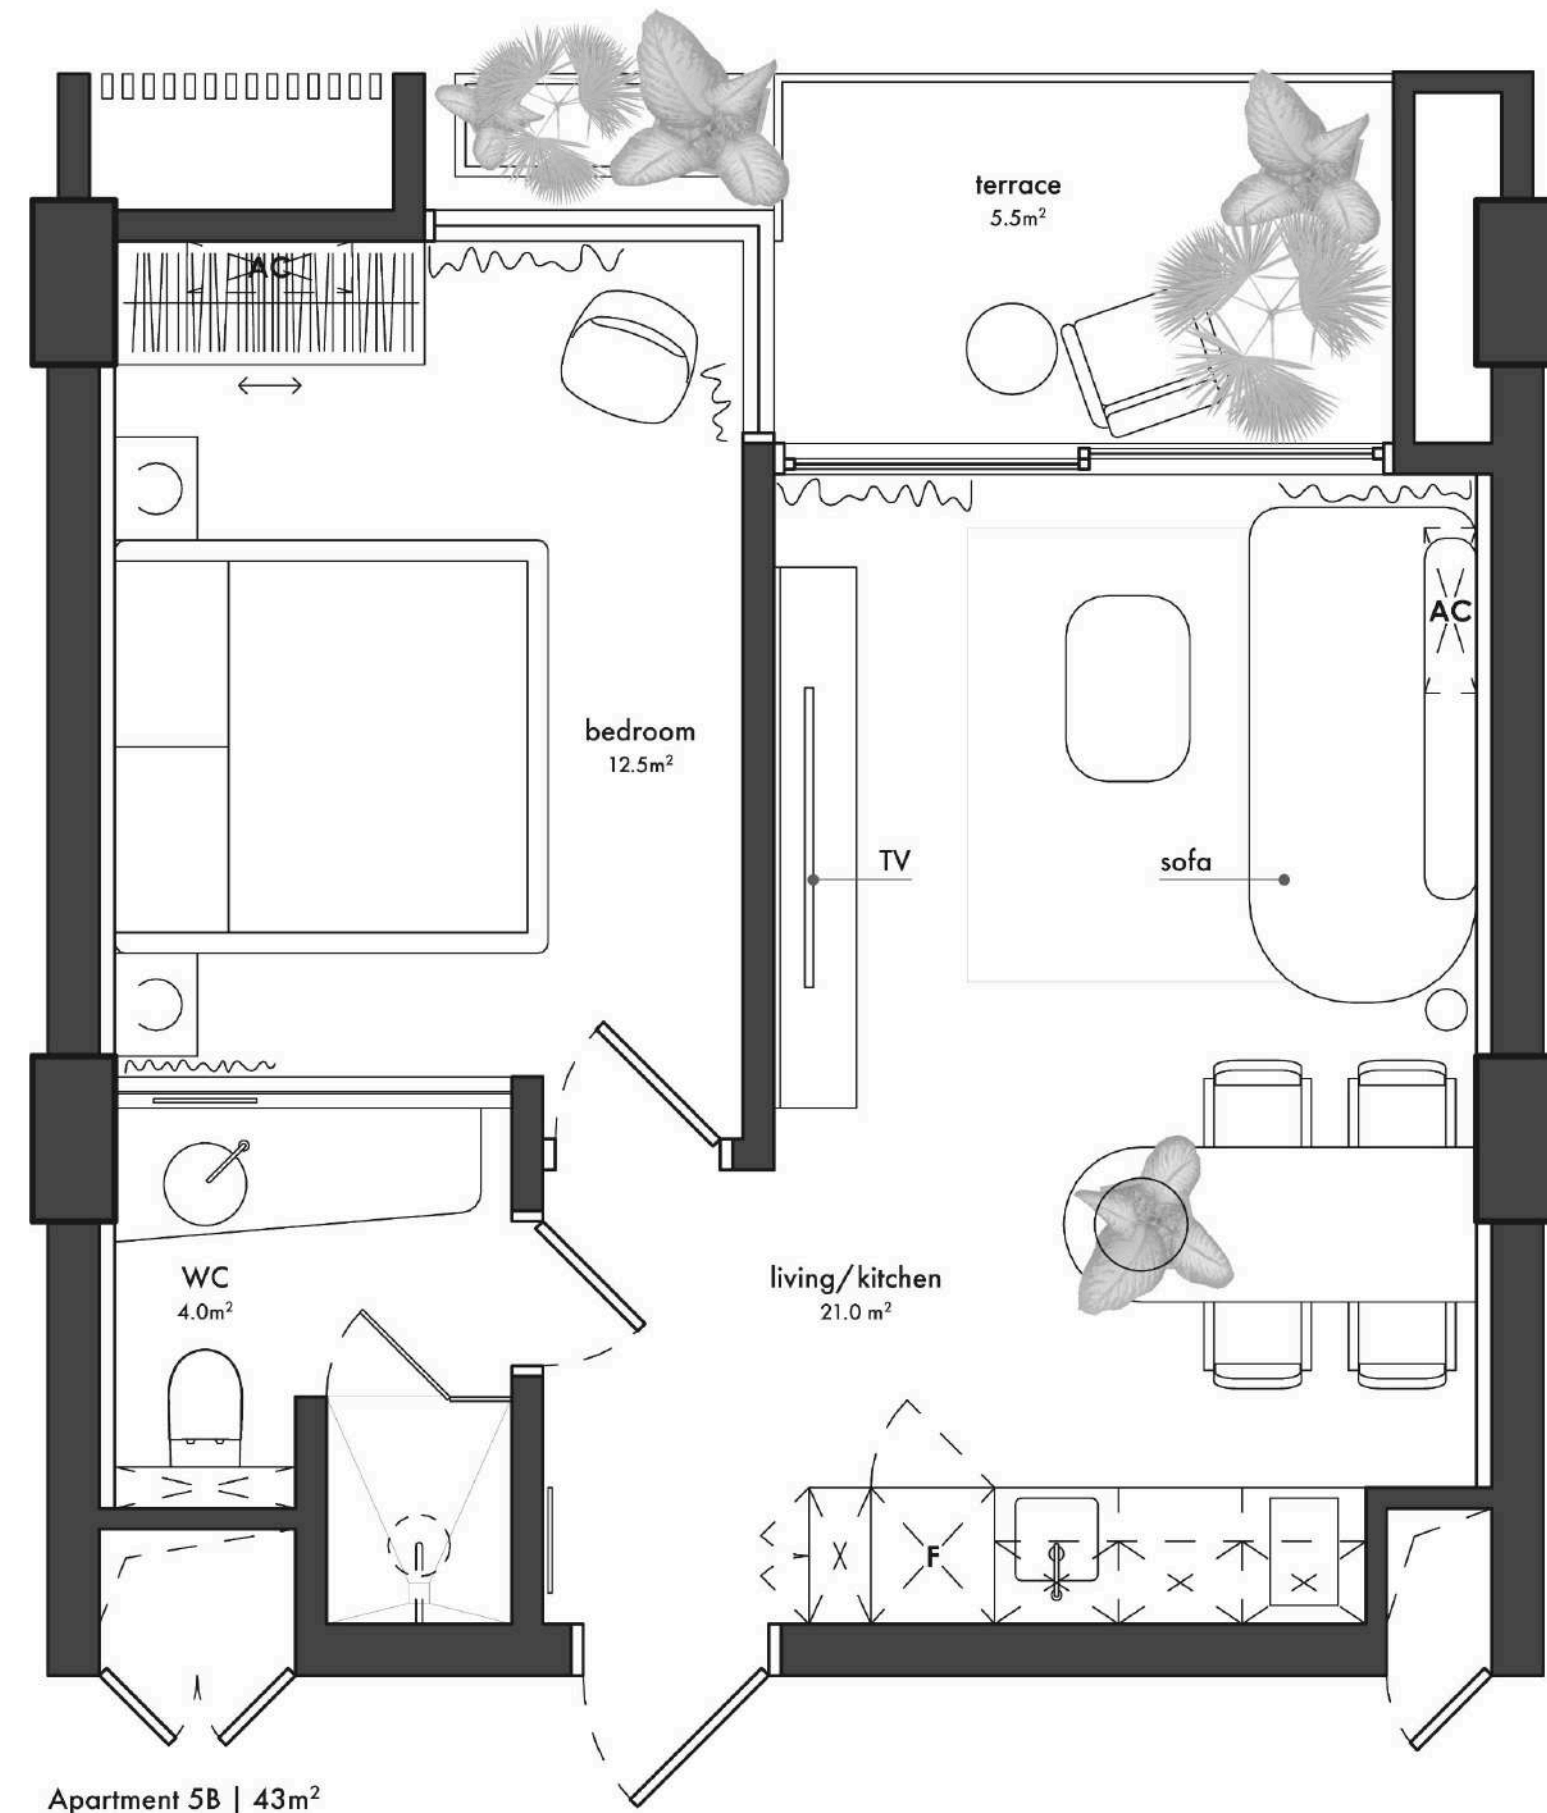

PREMIER
global development

LAYOUTS

1-BEDROOM

43 M²

FROM 165 000 \$

 TOUR 360°

Apartment 5B | 43m²

37.5m² + terrace 5.5m²

LAYOUTS

2-BEDROOMS

66 M²

FROM 215 000 \$

 TOUR 360°

Apartment 14C-14F | 66m²
50.0m² + terrace 16.0m²