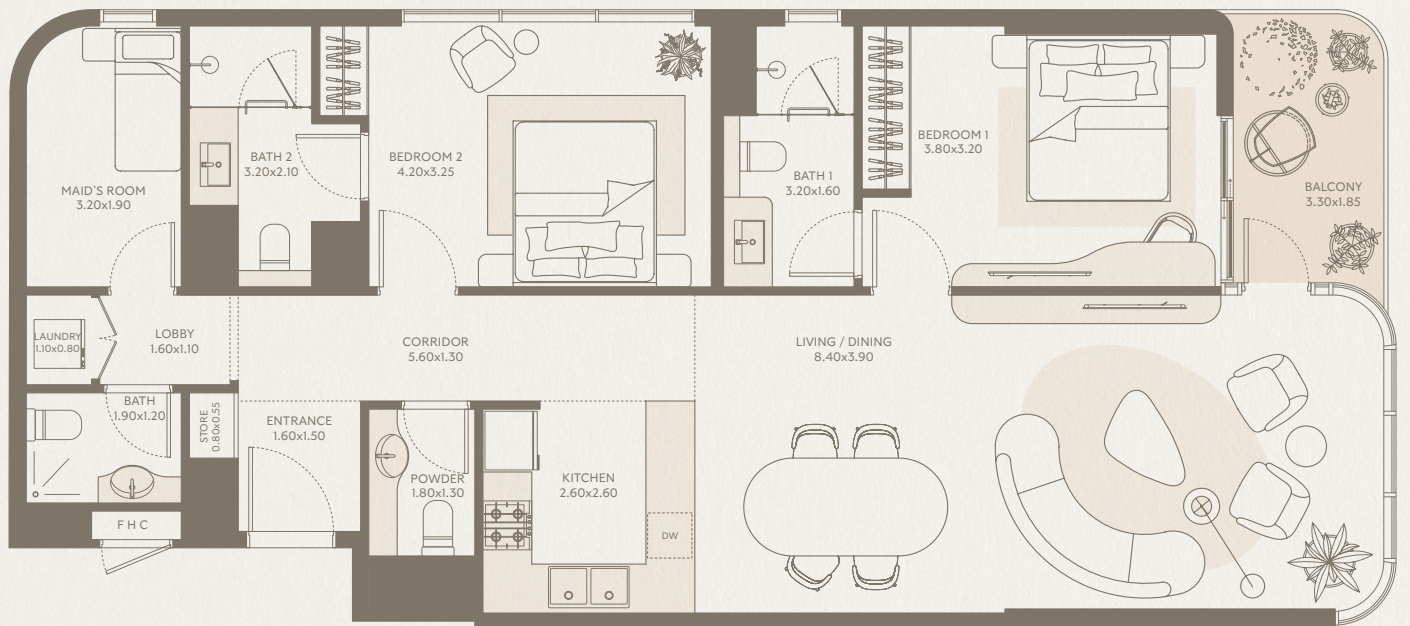

TOTAL AREA: 742.00 SQ FT

FLOORS: 6

SYMPHONY

2 BEDROOM Type A7 - Unit 71

INTERIOR AREA: 1,203.00 SQ FT
EXTERIOR AREA: 69.00 SQ FT
TOTAL AREA: 1,272.00 SQ FT
FLOORS: 7

2 BEDROOM

Type B7 - Unit 72

INTERIOR AREA: 1,007.00 SQ FT
EXTERIOR AREA: 94.00 SQ FT
TOTAL AREA: 1,101.00 SQ FT
FLOORS: 7

SYMPHONY

1 BEDROOM Type C2 - Unit 73

INTERIOR AREA: 705.00 SQ FT
EXTERIOR AREA: 31.00 SQ FT
TOTAL AREA: 736.00 SQ FT
FLOORS: 7

SYMPHONY

1 BEDROOM Type D2 - Unit 74

INTERIOR AREA: 701.00 SQ FT
EXTERIOR AREA: 31.00 SQ FT
TOTAL AREA: 732.00 SQ FT
FLOORS: 7