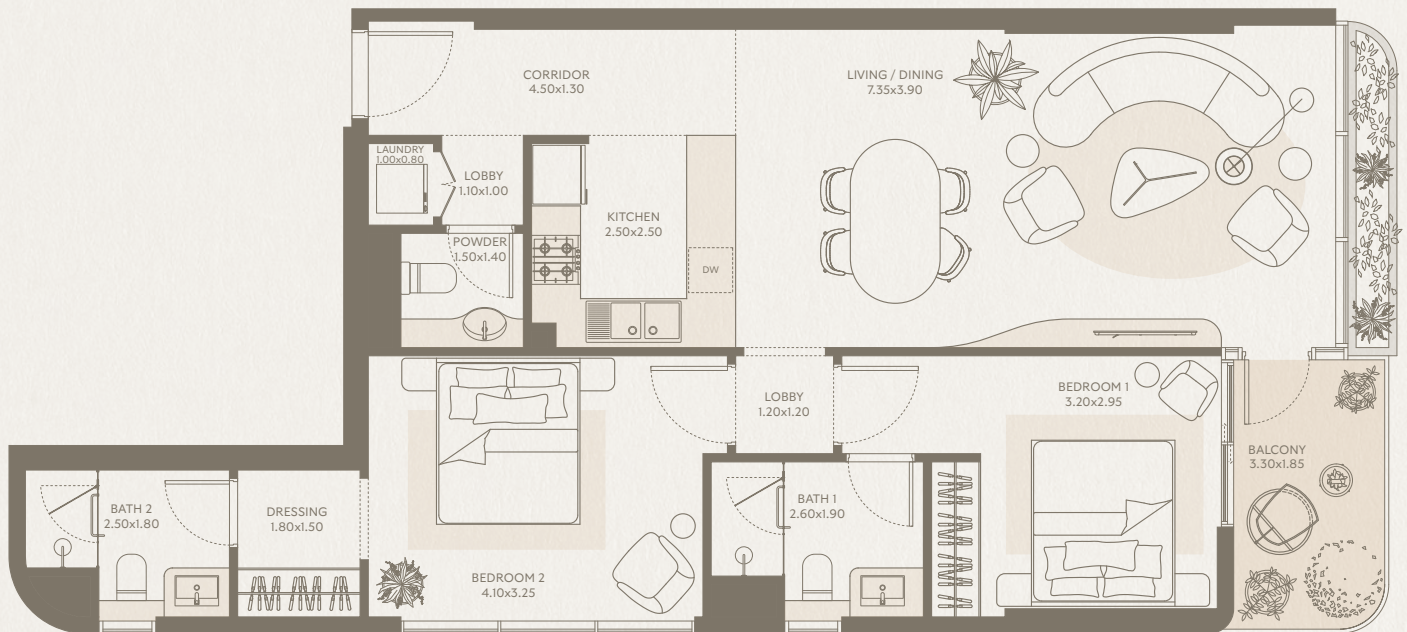

TOTAL AREA: 742.00 SQ FT

FLOORS: 6

SYMPHONY

2 BEDROOM Type A7 - Unit 71

INTERIOR AREA: 1,203.00 SQ FT
EXTERIOR AREA: 69.00 SQ FT
TOTAL AREA: 1,272.00 SQ FT
FLOORS: 7

2 BEDROOM

Type B7 - Unit 72

INTERIOR AREA: 1,007.00 SQ FT
EXTERIOR AREA: 94.00 SQ FT
TOTAL AREA: 1,101.00 SQ FT
FLOORS: 7

SYMPHONY

1 BEDROOM Type C2 - Unit 73

INTERIOR AREA: 705.00 SQ FT
EXTERIOR AREA: 31.00 SQ FT
TOTAL AREA: 736.00 SQ FT
FLOORS: 7

SYMPHONY

1 BEDROOM Type D2 - Unit 74

INTERIOR AREA: 701.00 SQ FT
EXTERIOR AREA: 31.00 SQ FT
TOTAL AREA: 732.00 SQ FT
FLOORS: 7