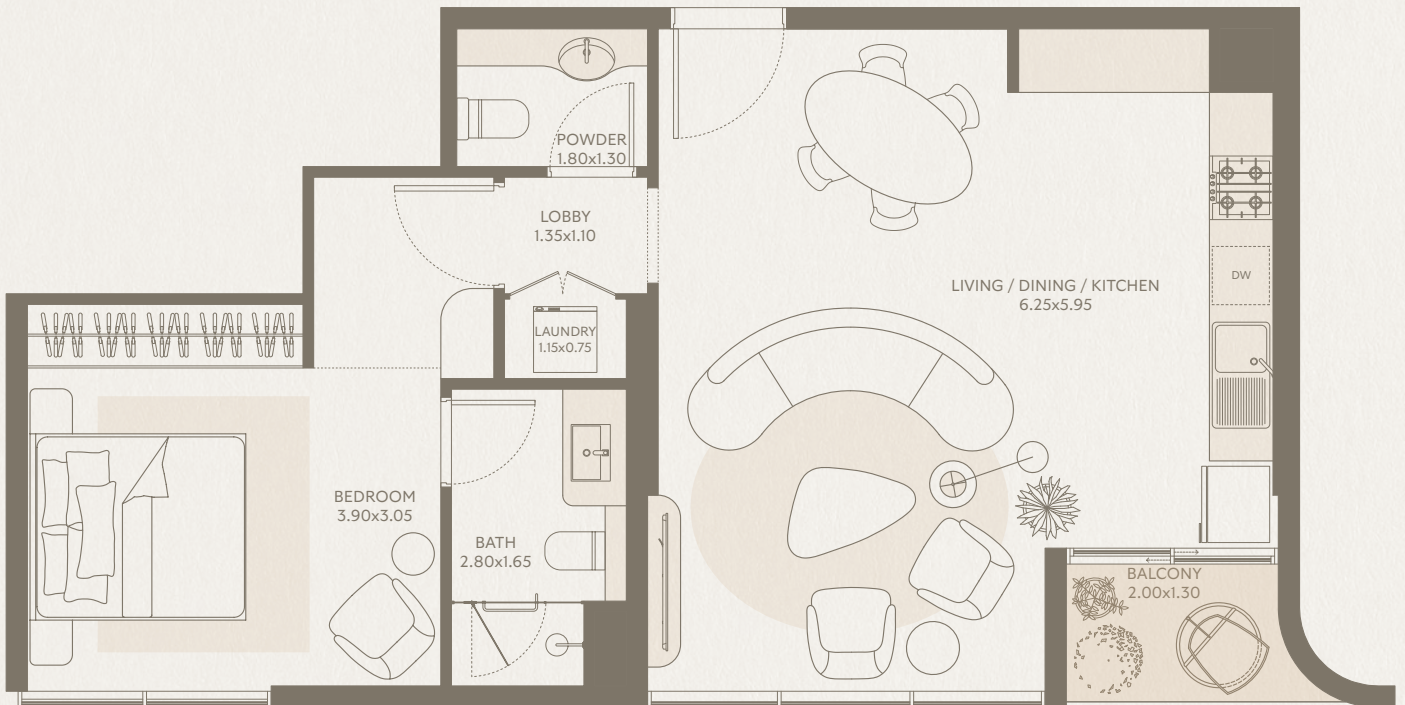

SYMPHONY

1 BEDROOM

Type D2 - Unit 24

INTERIOR AREA: 701.00 SQ FT

EXTERIOR AREA: 31.00 SQ FT

TOTAL AREA: 732.00 SQ FT

FLOORS: 2

SYMPHONY