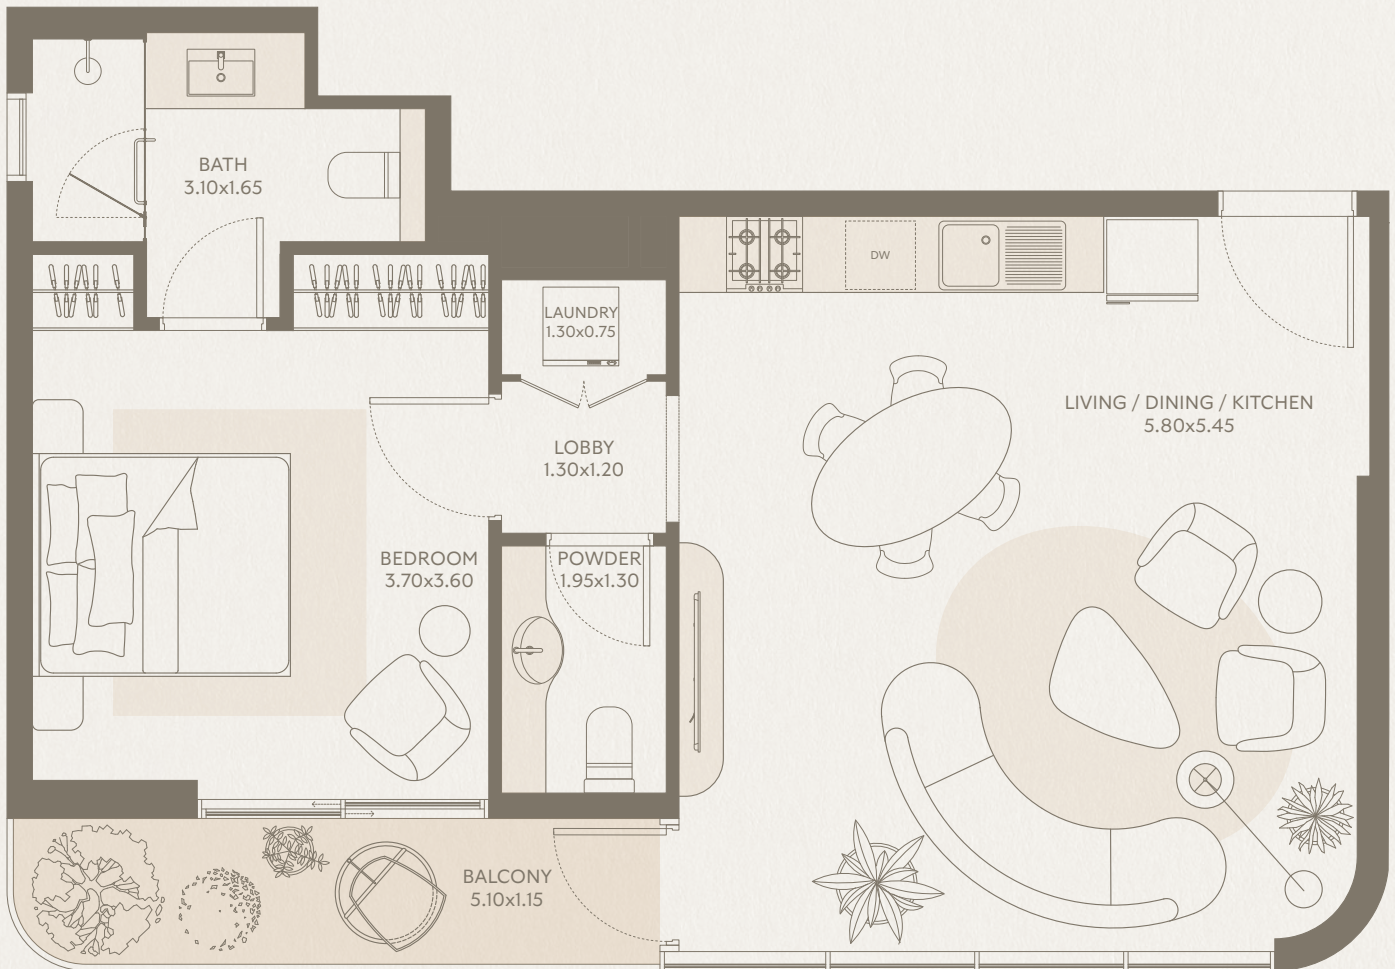

SYMPHONY

1 BEDROOM Type G2 - Unit 57

INTERIOR AREA: 676.00 SQ FT
EXTERIOR AREA: 66.00 SQ FT
TOTAL AREA: 742.00 SQ FT
FLOORS: 5

SYMPHONY

1 BEDROOM

Type H2 - Unit 58

INTERIOR AREA: 676.00 SQ FT

EXTERIOR AREA: 66.00 SQ FT

TOTAL AREA: 742.00 SQ FT

FLOORS: 5

SYMPHONY

2 BEDROOM Type A6 - Unit 61

INTERIOR AREA: 1,180.00 SQ FT
EXTERIOR AREA: 79.00 SQ FT
TOTAL AREA: 1,259.00 SQ FT
FLOORS: 6

SYMPHONY

2 BEDROOM Type B6 - Unit 62

INTERIOR AREA: 1,030.00 SQ FT
EXTERIOR AREA: 50.00 SQ FT
TOTAL AREA: 1,085.00 SQ FT
FLOORS: 6