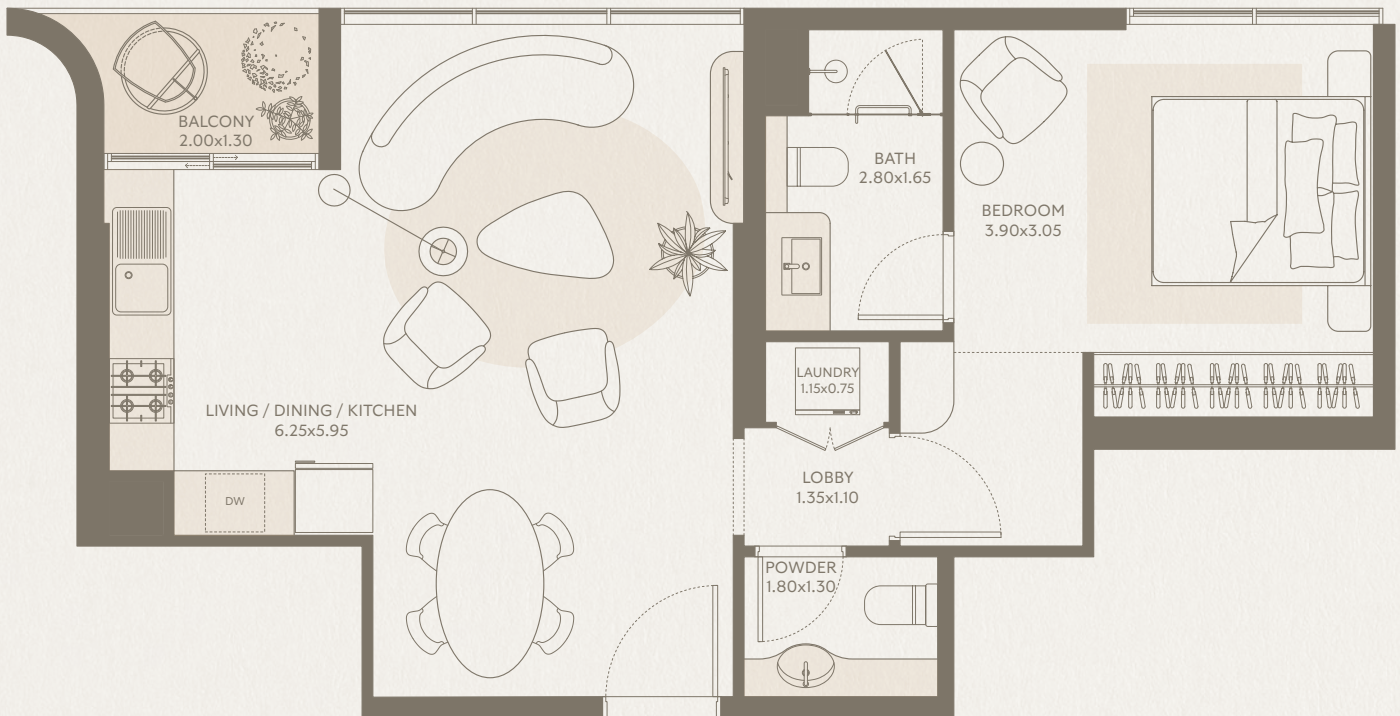

SYMPHONY

1 BEDROOM Type E2 - Unit 85

INTERIOR AREA: 663.00 SQ FT
EXTERIOR AREA: 31.00 SQ FT
TOTAL AREA: 694.00 SQ FT
FLOORS: 8