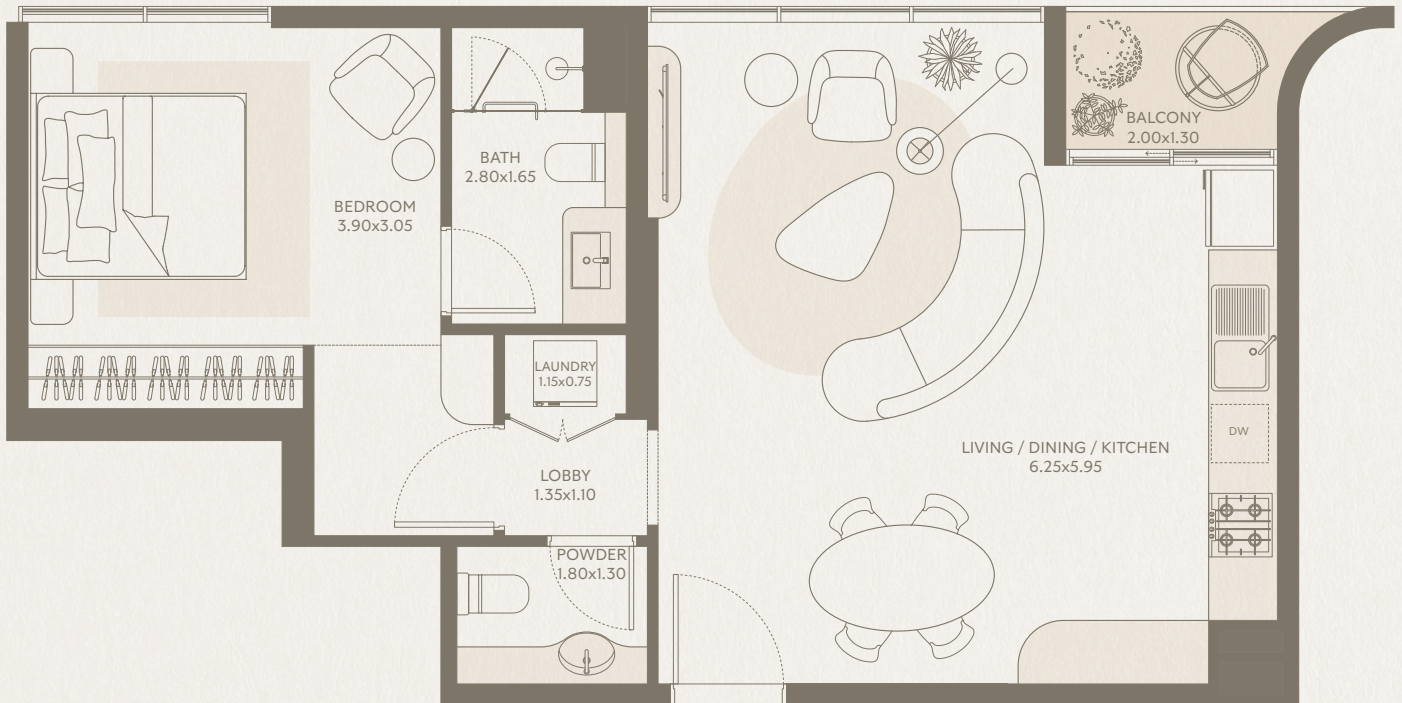

SYMPHONY

2 BEDROOM Type A2 - Unit 21

INTERIOR AREA: 1,203.00 SQ FT

EXTERIOR AREA: 69.00 SQ FT

TOTAL AREA: 1,272.00 SQ FT

FLOORS: 2

SYMPHONY

2 BEDROOM Type B2 - Unit 22

INTERIOR AREA: 1,007.00 SQ FT
EXTERIOR AREA: 80.00 SQ FT
TOTAL AREA: 1,087.00 SQ FT
FLOORS: 2

SYMPHONY

1 BEDROOM Type C2 - Unit 23

INTERIOR AREA: 705.00 SQ FT
EXTERIOR AREA: 31.00 SQ FT
TOTAL AREA: 736.00 SQ FT
FLOORS: 2

SYMPHONY

1 BEDROOM

Type D2 - Unit 24

INTERIOR AREA: 701.00 SQ FT

EXTERIOR AREA: 31.00 SQ FT

TOTAL AREA: 732.00 SQ FT

FLOORS: 2

SYMPHONY