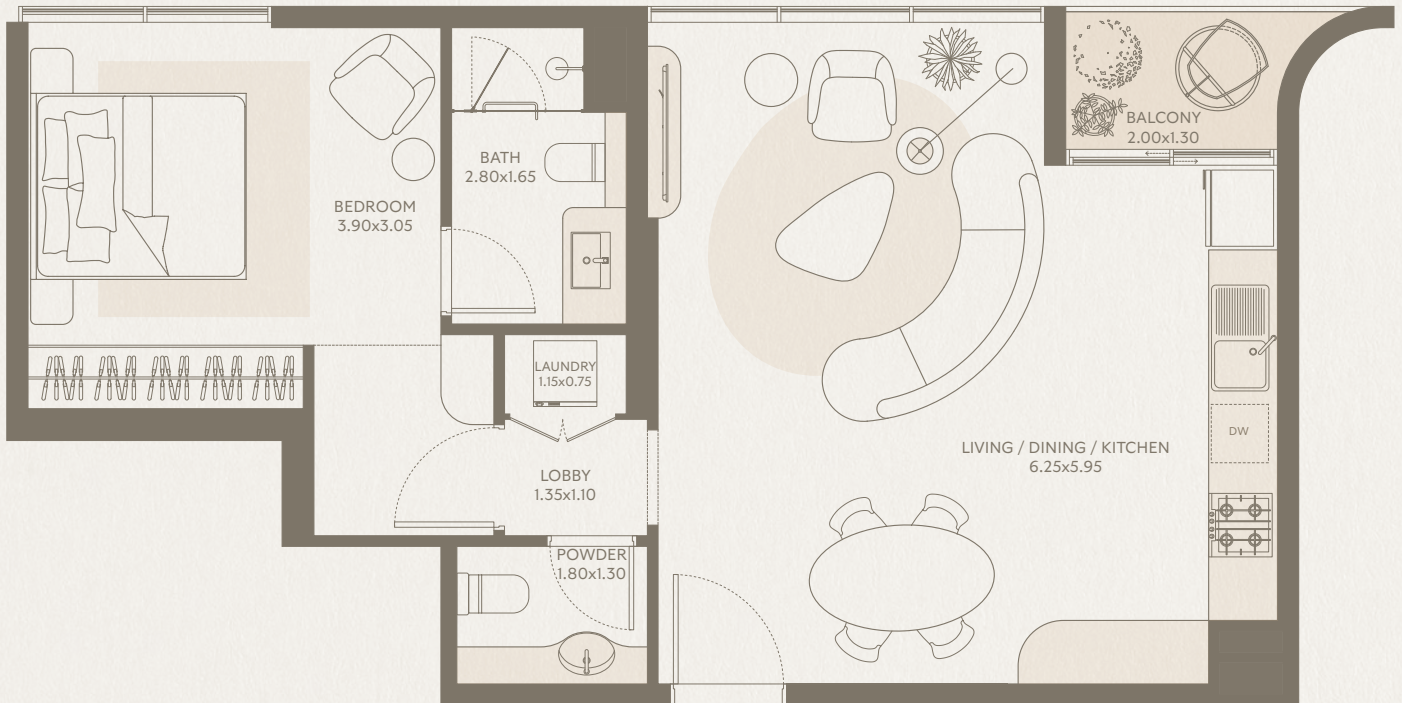

SYMPHONY

1 BEDROOM Type C2 - Unit 53

INTERIOR AREA: 705.00 SQ FT
EXTERIOR AREA: 31.00 SQ FT
TOTAL AREA: 736.00 SQ FT
FLOORS: 5