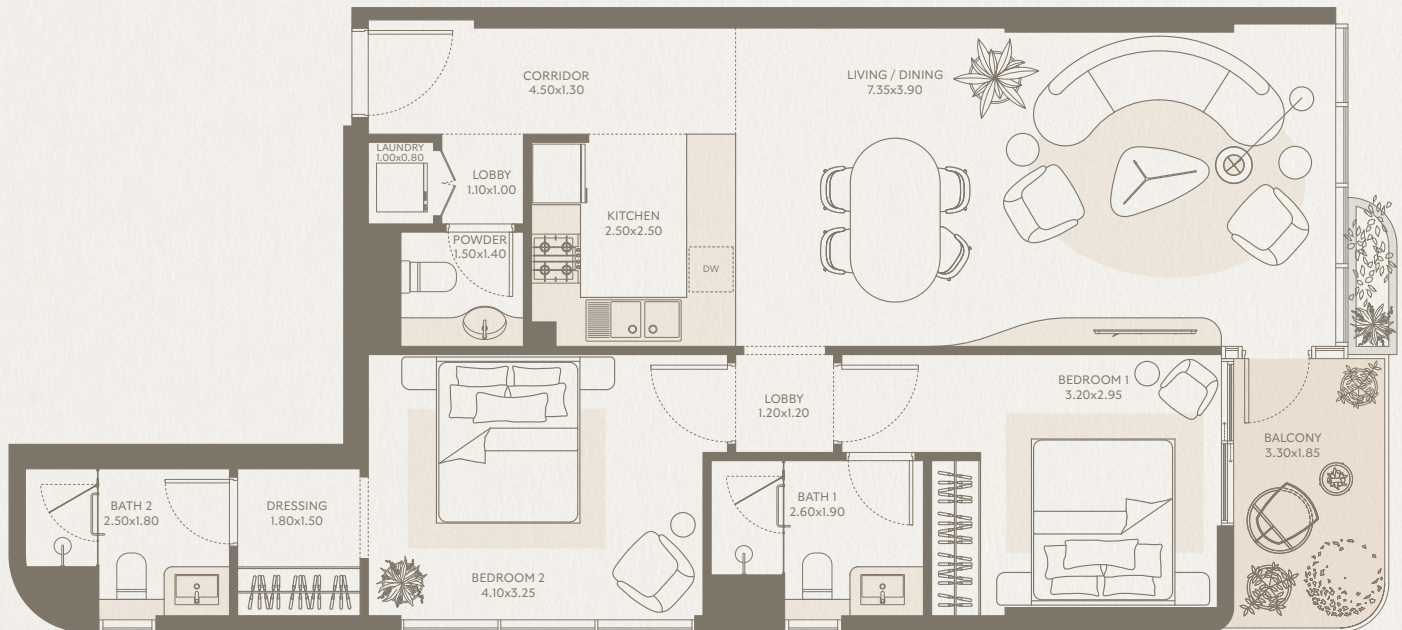

SYMPHONY

1 BEDROOM

Type G1 - Unit 17

INTERIOR AREA: 676.00 SQ FT
EXTERIOR AREA: 1,140.00 SQ FT
TOTAL AREA: 1,816.00 SQ FT
FLOORS: 1

SYMPHONY

1 BEDROOM

Type H1 - Unit 18

INTERIOR AREA: 676.00 SQ FT
EXTERIOR AREA: 1,140.00 SQ FT
TOTAL AREA: 1,816.00 SQ FT
FLOORS: 1

SYMPHONY

2 BEDROOM Type A2 - Unit 21

INTERIOR AREA: 1,203.00 SQ FT

EXTERIOR AREA: 69.00 SQ FT

TOTAL AREA: 1,272.00 SQ FT

FLOORS: 2

SYMPHONY

2 BEDROOM Type B2 - Unit 22

INTERIOR AREA: 1,007.00 SQ FT
EXTERIOR AREA: 80.00 SQ FT
TOTAL AREA: 1,087.00 SQ FT
FLOORS: 2

SYMPHONY

1 BEDROOM Type C2 - Unit 23

INTERIOR AREA: 705.00 SQ FT
EXTERIOR AREA: 31.00 SQ FT
TOTAL AREA: 736.00 SQ FT
FLOORS: 2