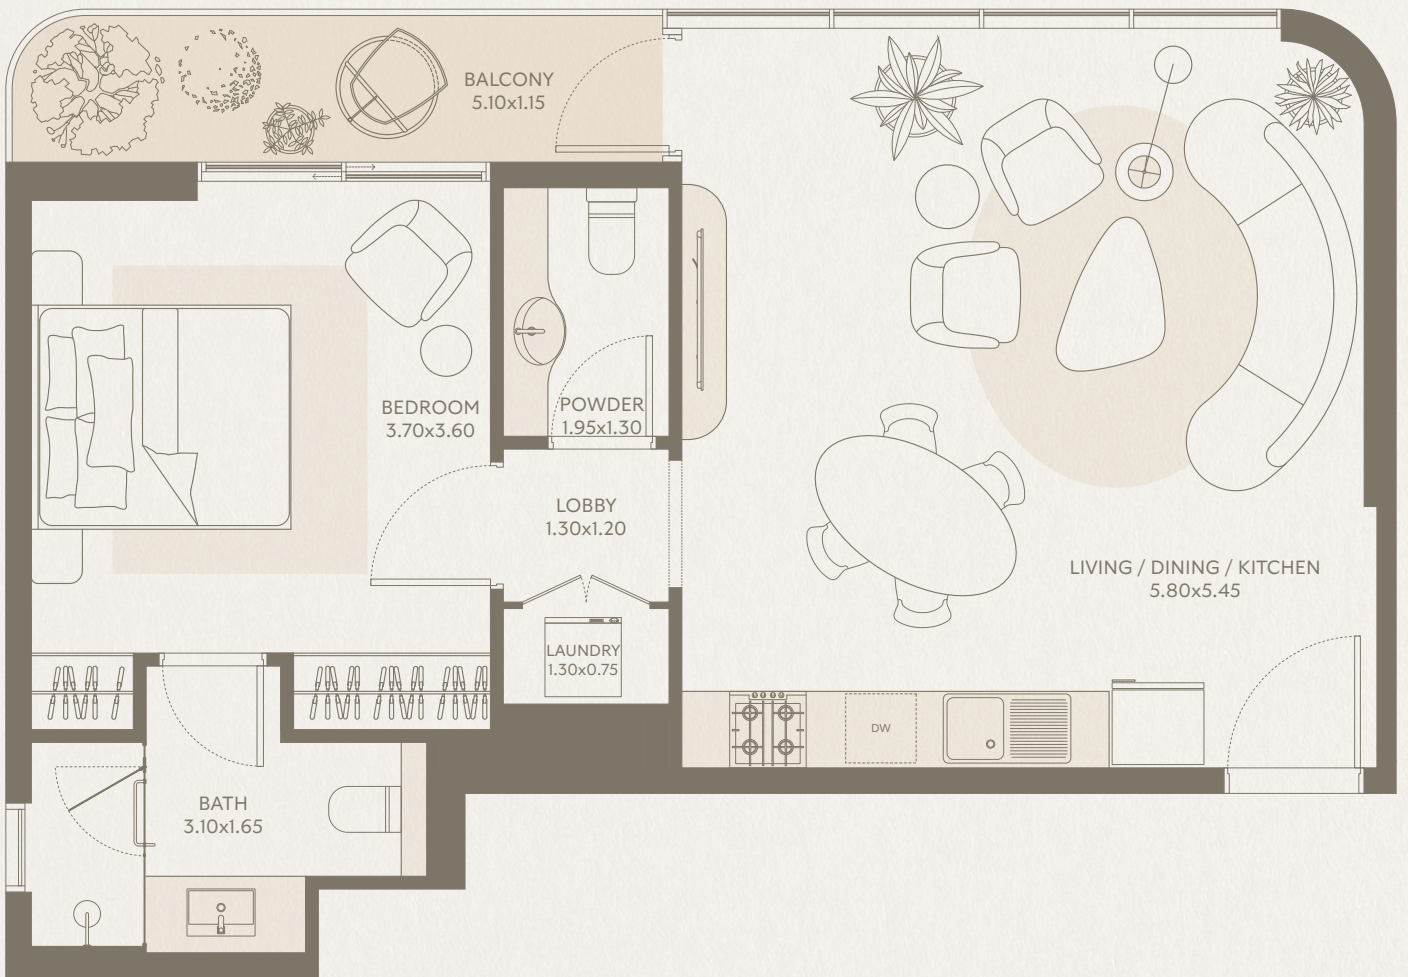

SYMPHONY

1 BEDROOM Type G2 - Unit 37

INTERIOR AREA: 676.00 SQ FT

EXTERIOR AREA: 66.00 SQ FT

TOTAL AREA: 742.00 SQ FT

FLOORS: 3

SYMPHONY

1 BEDROOM