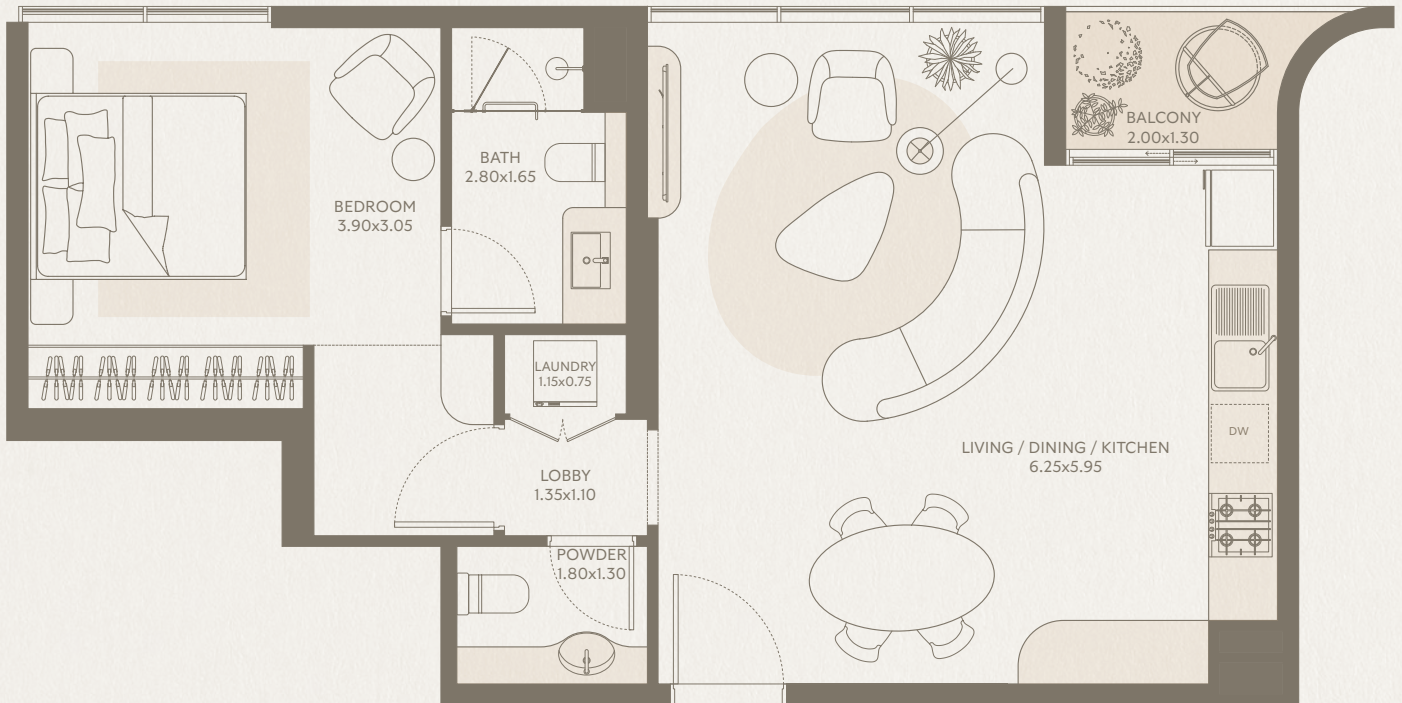

SYMPHONY

2 BEDROOM Type B2 - Unit 82

INTERIOR AREA: 1,007.00 SQ FT
EXTERIOR AREA: 80.00 SQ FT
TOTAL AREA: 1,087.00 SQ FT
FLOORS: 8

SYMPHONY

1 BEDROOM Type C2 - Unit 83

INTERIOR AREA: 705.00 SQ FT
EXTERIOR AREA: 31.00 SQ FT
TOTAL AREA: 736.00 SQ FT
FLOORS: 8