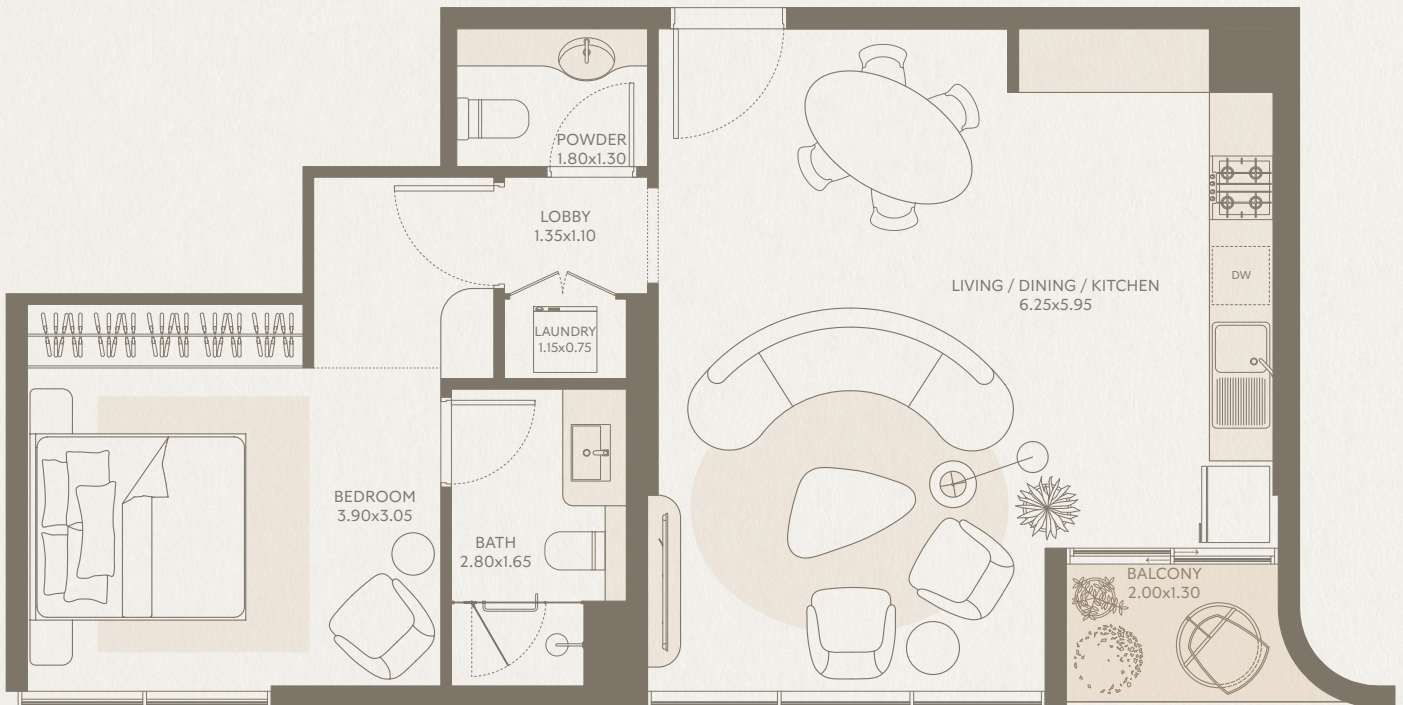

SYMPHONY

1 BEDROOM

Type D2 - Unit 54

INTERIOR AREA: 701.00 SQ FT

EXTERIOR AREA: 31.00 SQ FT

TOTAL AREA: 732.00 SQ FT

FLOORS: 5