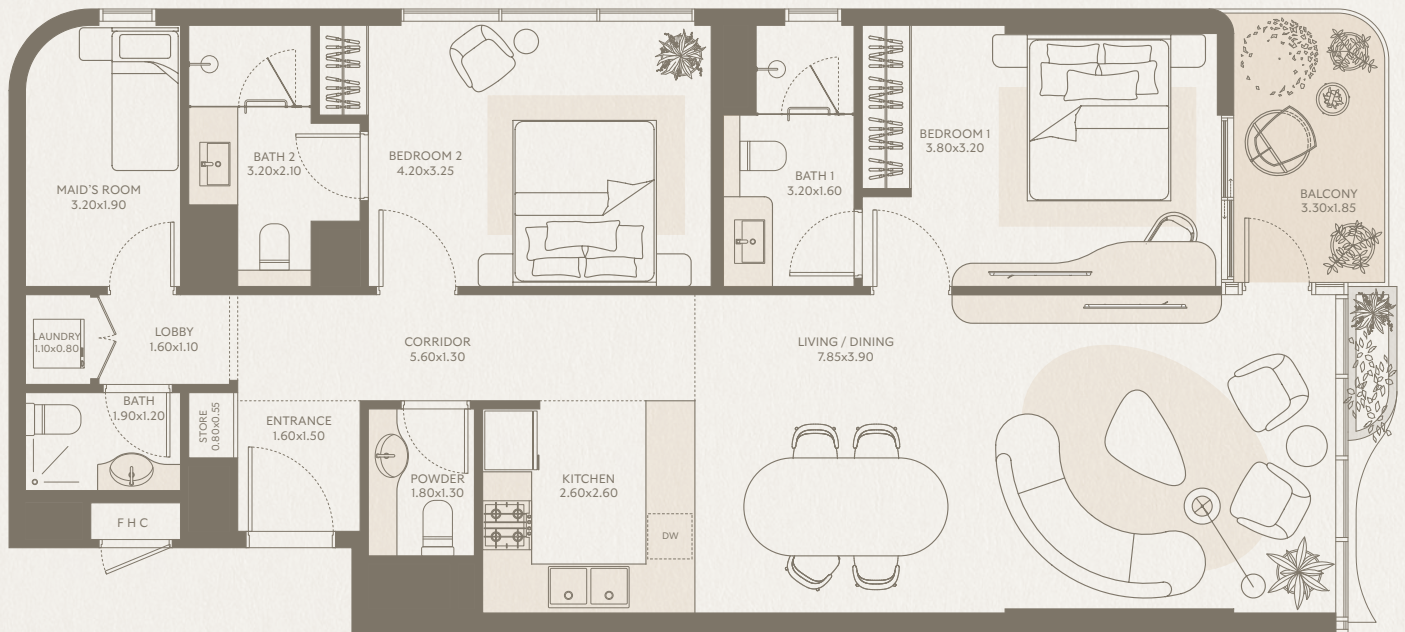

TOTAL AREA: 742.00 SQ FT

FLOORS: 5

SYMPHONY

2 BEDROOM Type A6 - Unit 61

INTERIOR AREA: 1,180.00 SQ FT
EXTERIOR AREA: 79.00 SQ FT
TOTAL AREA: 1,259.00 SQ FT
FLOORS: 6

SYMPHONY

2 BEDROOM Type B6 - Unit 62

INTERIOR AREA: 1,030.00 SQ FT
EXTERIOR AREA: 50.00 SQ FT
TOTAL AREA: 1,085.00 SQ FT
FLOORS: 6