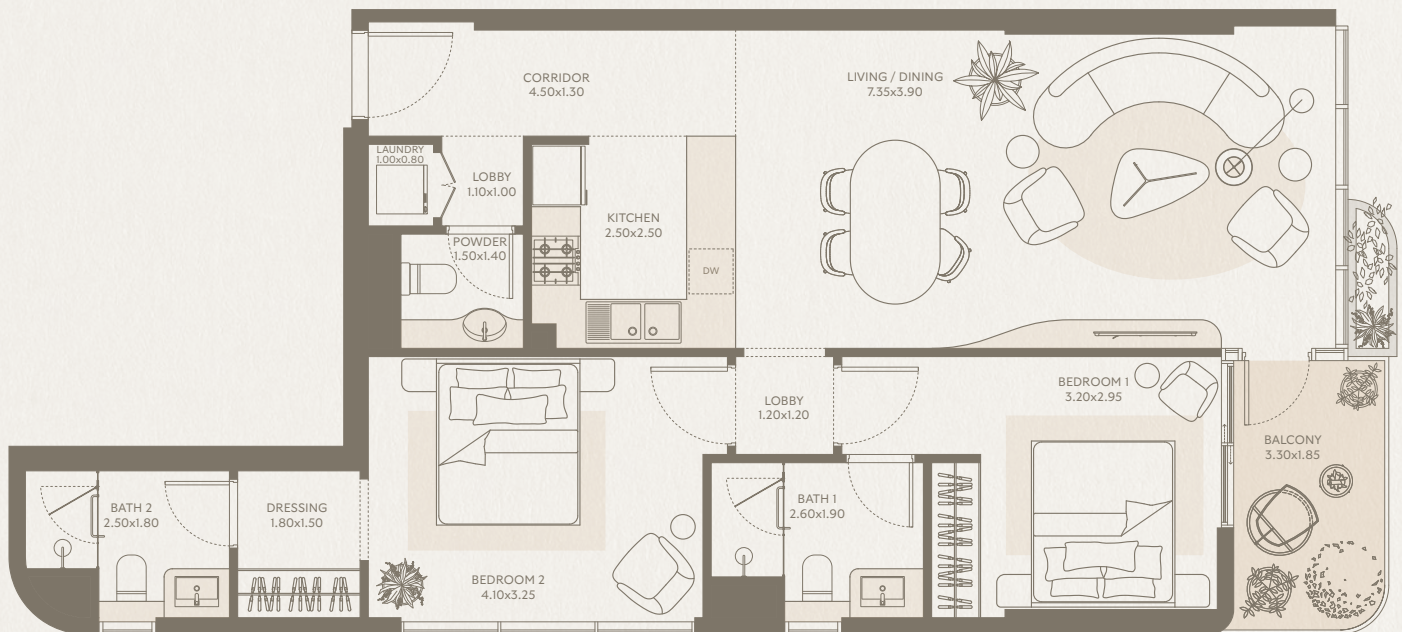

SYMPHONY

2 BEDROOM Type B2 - Unit 82

INTERIOR AREA: 1,007.00 SQ FT
EXTERIOR AREA: 80.00 SQ FT
TOTAL AREA: 1,087.00 SQ FT
FLOORS: 8