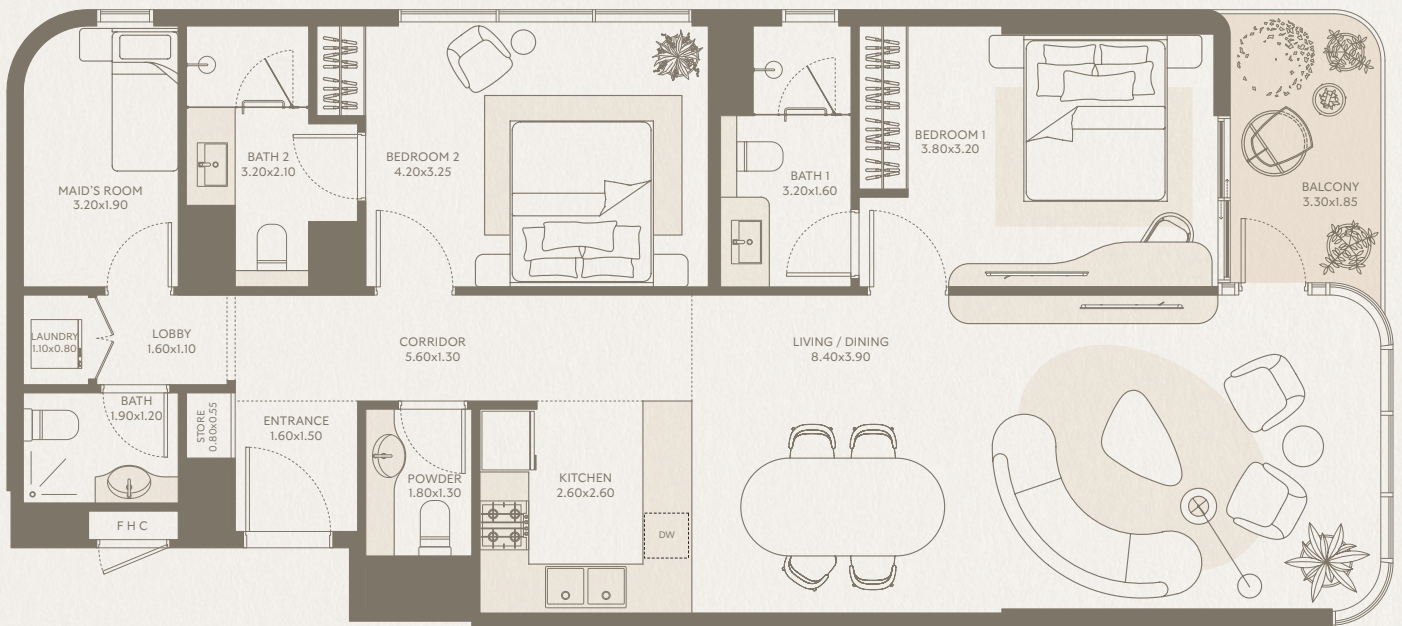

TOTAL AREA: 742.00 SQ FT

FLOORS: 7

SYMPHONY

2 BEDROOM Type A2 - Unit 81

INTERIOR AREA: 1,203.00 SQ FT

EXTERIOR AREA: 69.00 SQ FT

TOTAL AREA: 1,272.00 SQ FT

FLOORS: 8