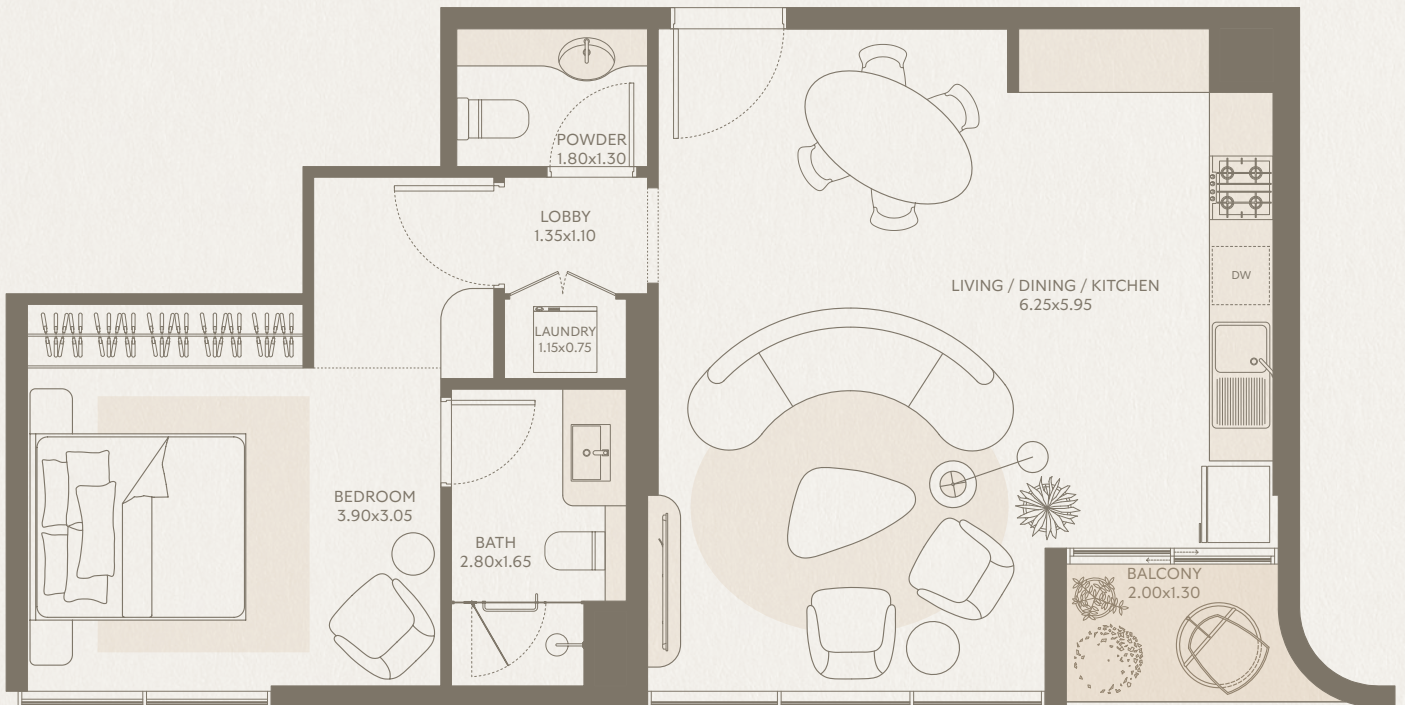

SYMPHONY

1 BEDROOM

Type D2 - Unit 44

INTERIOR AREA: 701.00 SQ FT

EXTERIOR AREA: 31.00 SQ FT

TOTAL AREA: 732.00 SQ FT

FLOORS: 4