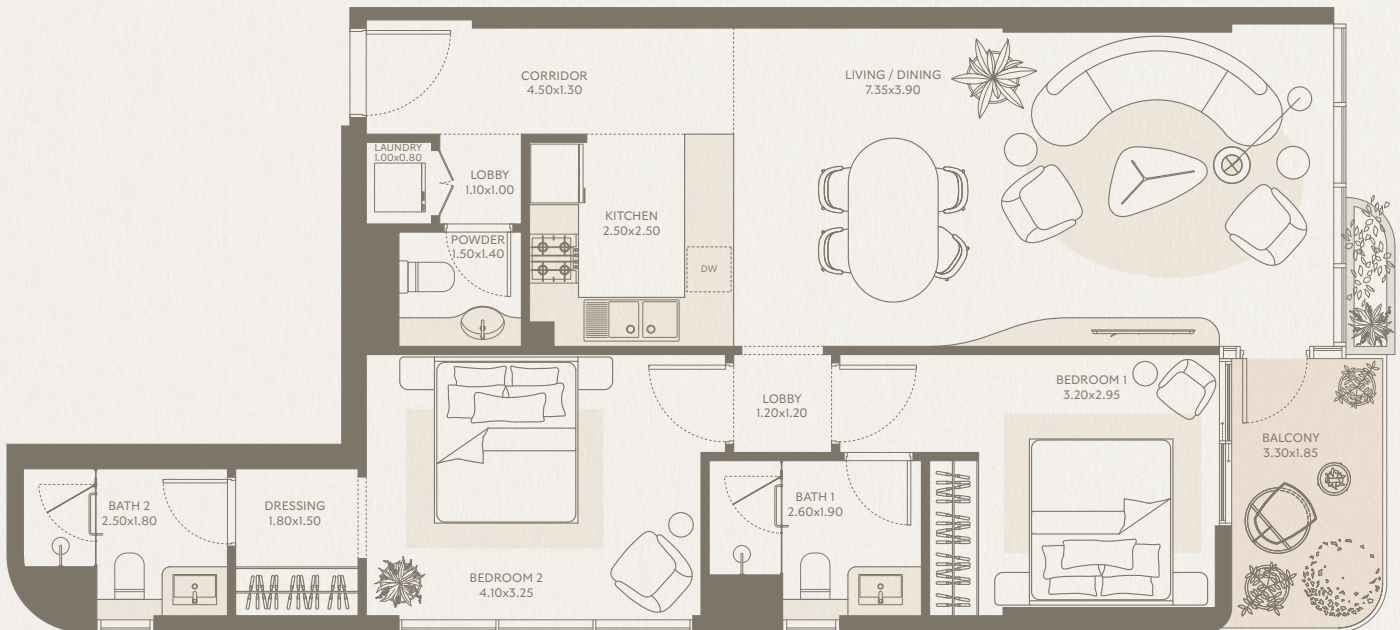

EXTERIOR AREA: 69.00 SQ FT

TOTAL AREA: 1,272.00 SQ FT

FLOORS: 4

SYMPHONY

2 BEDROOM Type B2 - Unit 42

INTERIOR AREA: 1,007.00 SQ FT
EXTERIOR AREA: 80.00 SQ FT
TOTAL AREA: 1,087.00 SQ FT
FLOORS: 4

SYMPHONY

1 BEDROOM Type C2 - Unit 43