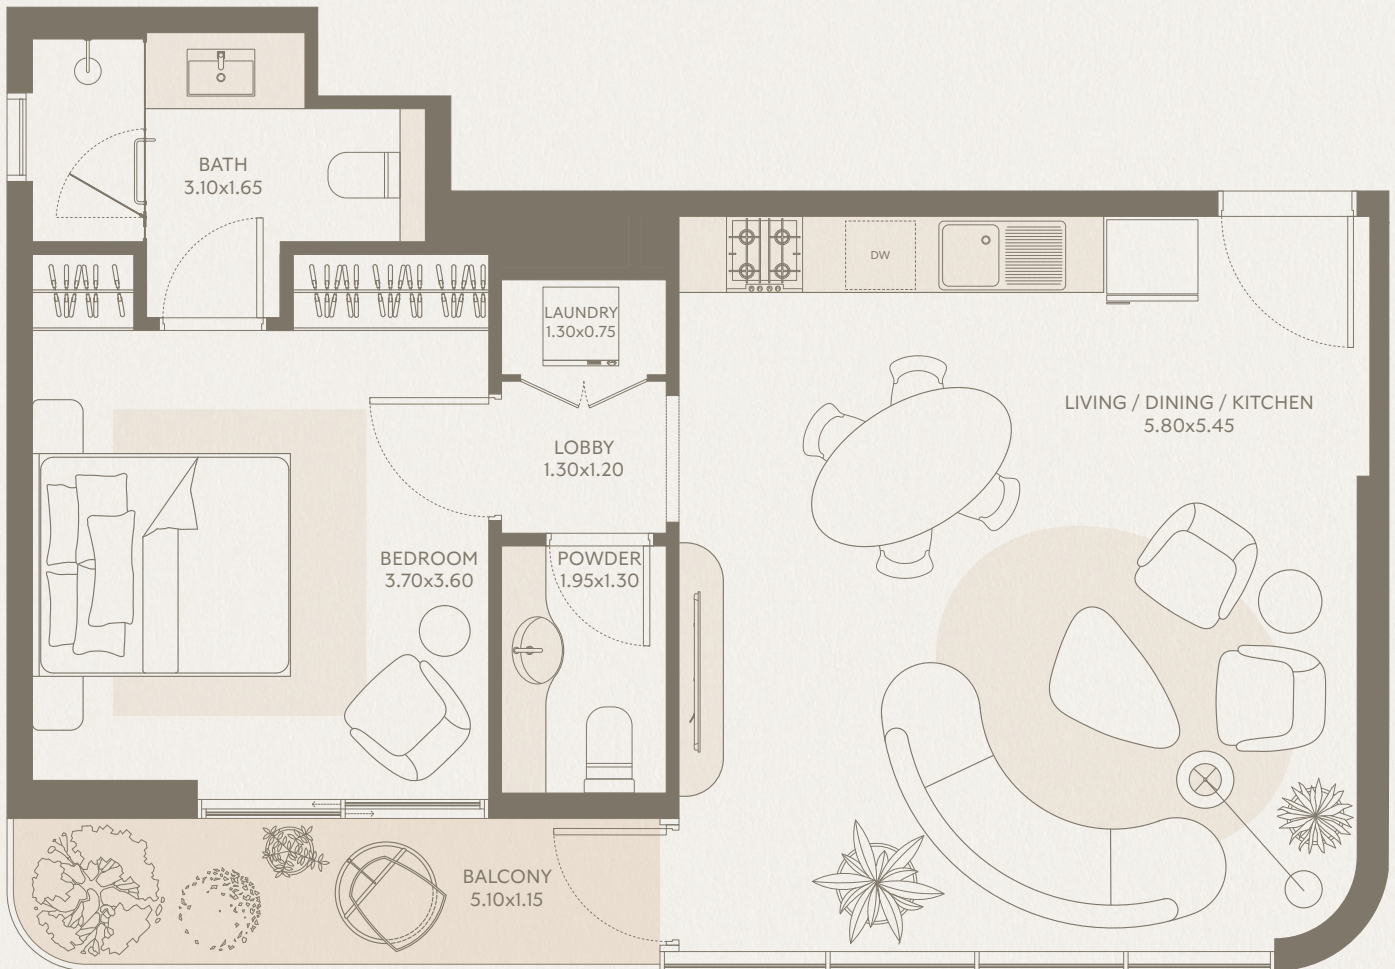

SYMPHONY

1 BEDROOM Type G2 - Unit 67

INTERIOR AREA: 676.00 SQ FT
EXTERIOR AREA: 66.00 SQ FT
TOTAL AREA: 742.00 SQ FT
FLOORS: 6

SYMPHONY

1 BEDROOM

Type H2 - Unit 68

INTERIOR AREA: 676.00 SQ FT

EXTERIOR AREA: 66.00 SQ FT

TOTAL AREA: 742.00 SQ FT

FLOORS: 6

SYMPHONY

2 BEDROOM Type A7 - Unit 71

INTERIOR AREA: 1,203.00 SQ FT
EXTERIOR AREA: 69.00 SQ FT
TOTAL AREA: 1,272.00 SQ FT
FLOORS: 7

2 BEDROOM

Type B7 - Unit 72

INTERIOR AREA: 1,007.00 SQ FT
EXTERIOR AREA: 94.00 SQ FT
TOTAL AREA: 1,101.00 SQ FT
FLOORS: 7