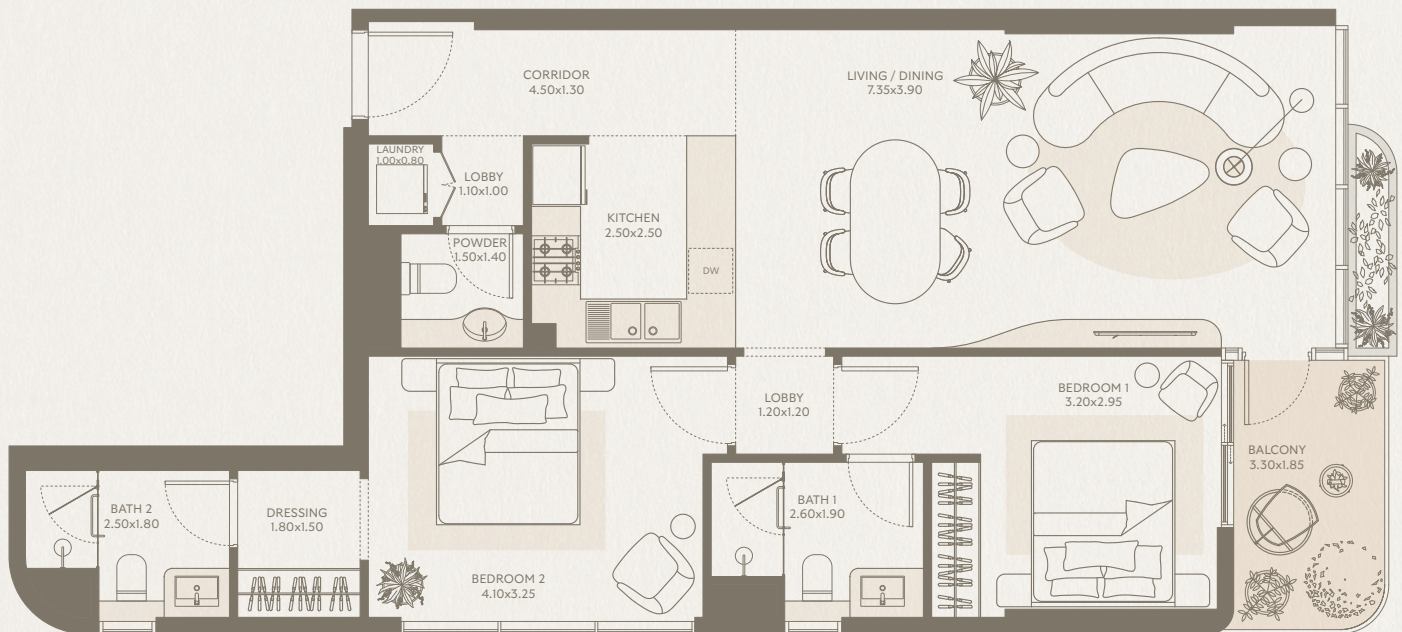

SYMPHONY

1 BEDROOM Type G2 - Unit 27

INTERIOR AREA: 676.00 SQ FT
EXTERIOR AREA: 66.00 SQ FT
TOTAL AREA: 742.00 SQ FT
FLOORS: 2

SYMPHONY

1 BEDROOM

Type H2 - Unit 28

INTERIOR AREA: 676.00 SQ FT

EXTERIOR AREA: 66.00 SQ FT

TOTAL AREA: 742.00 SQ FT

FLOORS: 2

SYMPHONY

2 BEDROOM Type A3 - Unit 31

INTERIOR AREA: 1,179.00 SQ FT
EXTERIOR AREA: 94.00 SQ FT
TOTAL AREA: 1,273.00 SQ FT
FLOORS: 3

SYMPHONY

2 BEDROOM Type B3 - Unit 32

INTERIOR AREA: 1,007.00 SQ FT
EXTERIOR AREA: 86.00 SQ FT
TOTAL AREA: 1,093.00 SQ FT
FLOORS: 3

SYMPHONY

1 BEDROOM Type C2 - Unit 33

INTERIOR AREA: 705.00 SQ FT
EXTERIOR AREA: 31.00 SQ FT
TOTAL AREA: 736.00 SQ FT
FLOORS: 3

SYMPHONY

1 BEDROOM

Type D2 - Unit 34

INTERIOR AREA: 701.00 SQ FT

EXTERIOR AREA: 31.00 SQ FT