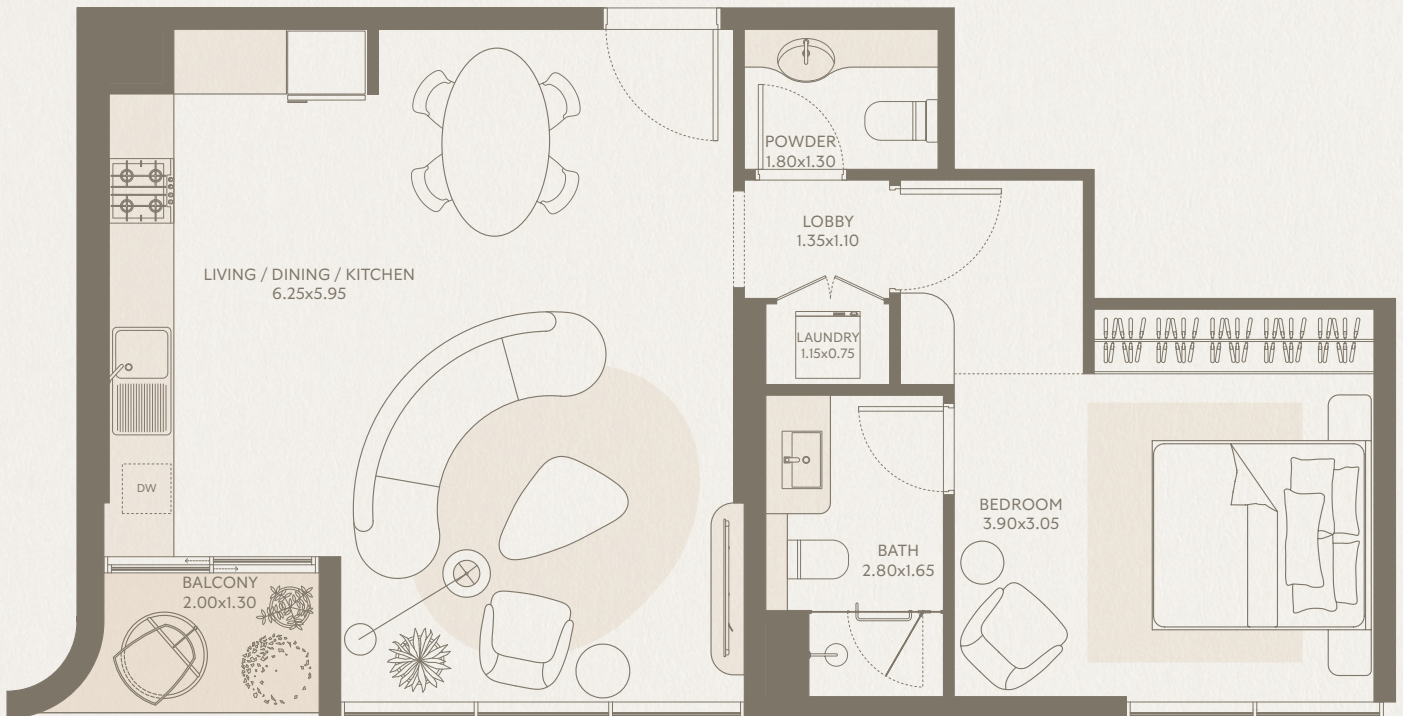

SYMPHONY

1 BEDROOM Type E2 - Unit 65

INTERIOR AREA: 663.00 SQ FT
EXTERIOR AREA: 31.00 SQ FT
TOTAL AREA: 694.00 SQ FT
FLOORS: 6

SYMPHONY

1 BEDROOM Type F2 - Unit 66

INTERIOR AREA: 701.00 SQ FT
EXTERIOR AREA: 31.00 SQ FT
TOTAL AREA: 732.00 SQ FT
FLOORS: 6