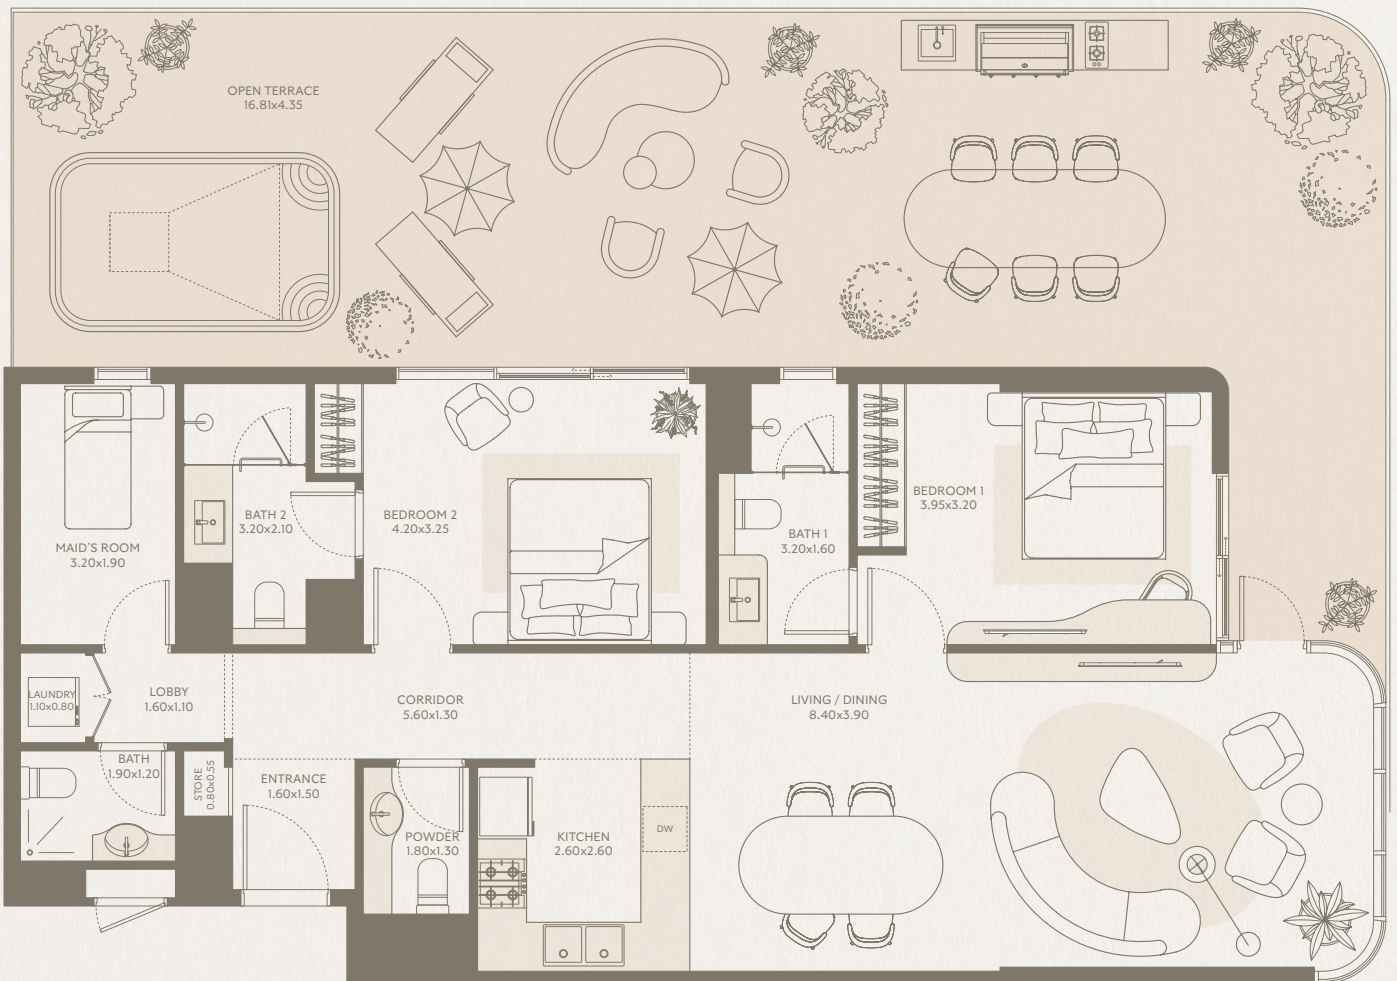

SYMPHONY

2 BEDROOM Type A1 - Unit 11

INTERIOR AREA: 1,201.00 SQ FT
EXTERIOR AREA: 870.00 SQ FT
TOTAL AREA: 2,071.00 SQ FT
FLOORS: 1

SYMPHONY

2 BEDROOM Type B1 - Unit 12

INTERIOR AREA: 998.00 SQ FT
EXTERIOR AREA: 107.00 SQ FT
TOTAL AREA: 1,105.00 SQ FT
FLOORS: 1

SYMPHONY

1 BEDROOM Type C1- Unit 13

INTERIOR AREA: 736.00 SQ FT
EXTERIOR AREA: 568.00 SQ FT
TOTAL AREA: 1,304.00 SQ FT
FLOORS: 1

SYMPHONY

1 BEDROOM Type D1 - Unit 14

INTERIOR AREA: 701.00 SQ FT
EXTERIOR AREA: 31.00 SQ FT
TOTAL AREA: 732.00 SQ FT
FLOORS: 1