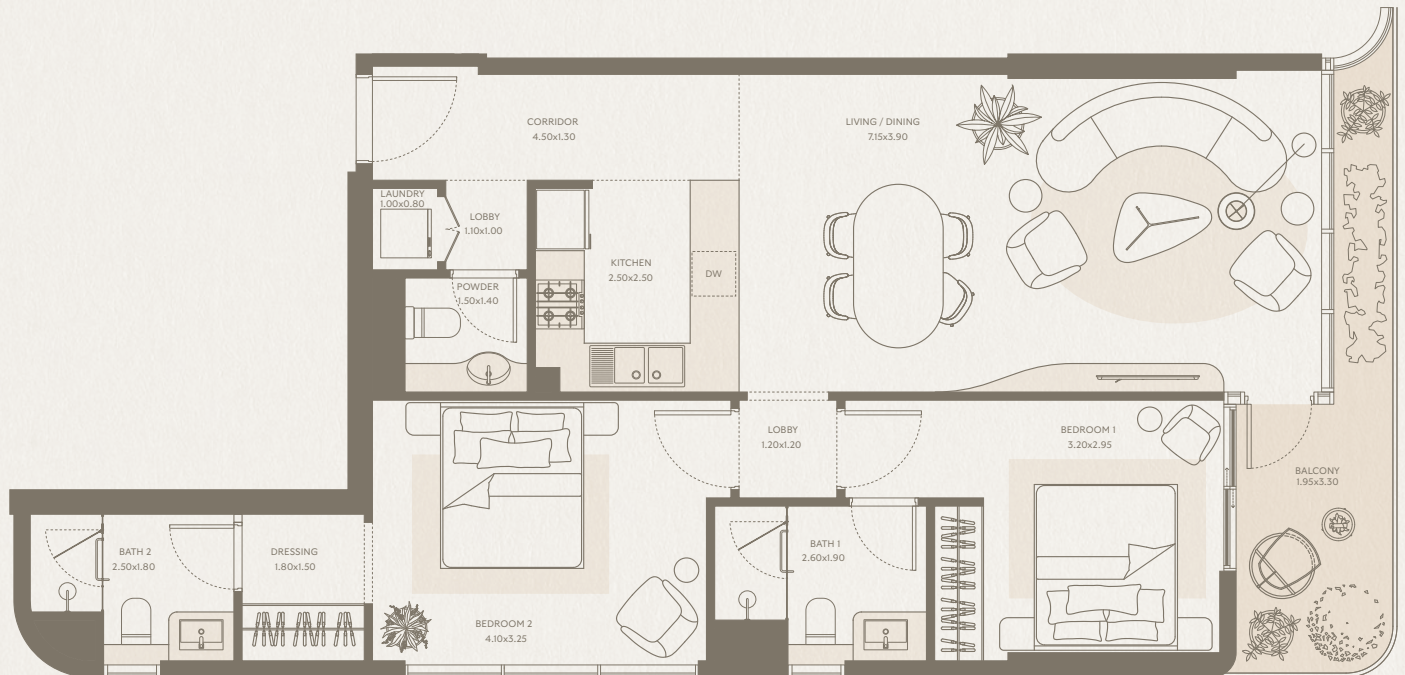

SYMPHONY

2 BEDROOM Type A1 - Unit 11

INTERIOR AREA: 1,201.00 SQ FT
EXTERIOR AREA: 870.00 SQ FT
TOTAL AREA: 2,071.00 SQ FT
FLOORS: 1

SYMPHONY

2 BEDROOM Type B1 - Unit 12

INTERIOR AREA: 998.00 SQ FT
EXTERIOR AREA: 107.00 SQ FT
TOTAL AREA: 1,105.00 SQ FT
FLOORS: 1

SYMPHONY

1 BEDROOM Type C1- Unit 13

INTERIOR AREA: 736.00 SQ FT
EXTERIOR AREA: 568.00 SQ FT
TOTAL AREA: 1,304.00 SQ FT
FLOORS: 1

SYMPHONY

1 BEDROOM Type D1 - Unit 14

INTERIOR AREA: 701.00 SQ FT
EXTERIOR AREA: 31.00 SQ FT
TOTAL AREA: 732.00 SQ FT
FLOORS: 1

SYMPHONY

1 BEDROOM Type E1 - Unit 15

INTERIOR AREA: 694.00 SQ FT
EXTERIOR AREA: 570.00 SQ FT
TOTAL AREA: 1,264.00 SQ FT
FLOORS: 1

SYMPHONY

1 BEDROOM Type F1 - Unit 16

INTERIOR AREA: 732.00 SQ FT
EXTERIOR AREA: 285.00 SQ FT
TOTAL AREA: 1,017.00 SQ FT
FLOORS: 1