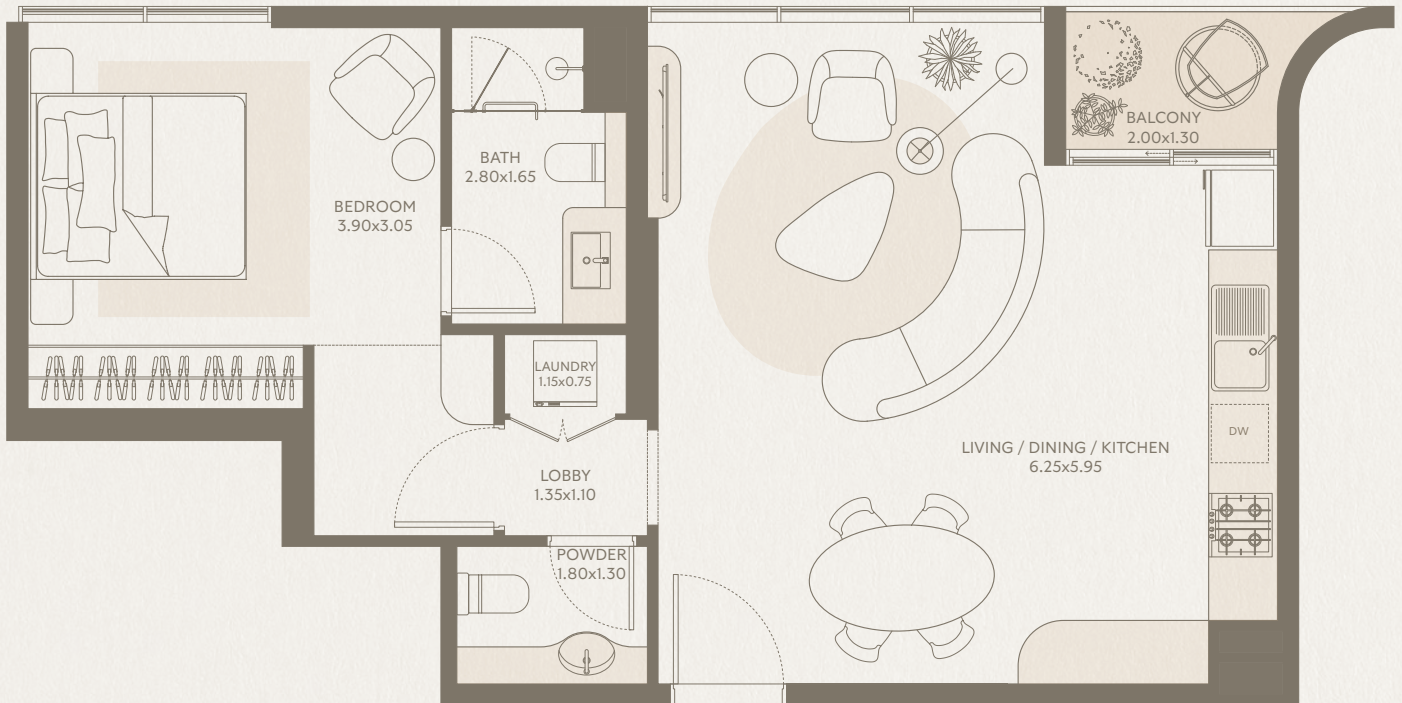

TOTAL AREA: 742.00 SQ FT

FLOORS: 2

SYMPHONY

2 BEDROOM Type A3 - Unit 31

INTERIOR AREA: 1,179.00 SQ FT
EXTERIOR AREA: 94.00 SQ FT
TOTAL AREA: 1,273.00 SQ FT
FLOORS: 3

SYMPHONY

2 BEDROOM Type B3 - Unit 32

INTERIOR AREA: 1,007.00 SQ FT
EXTERIOR AREA: 86.00 SQ FT
TOTAL AREA: 1,093.00 SQ FT
FLOORS: 3

SYMPHONY

1 BEDROOM Type C2 - Unit 33

INTERIOR AREA: 705.00 SQ FT
EXTERIOR AREA: 31.00 SQ FT
TOTAL AREA: 736.00 SQ FT
FLOORS: 3

SYMPHONY

1 BEDROOM

Type D2 - Unit 34

INTERIOR AREA: 701.00 SQ FT

EXTERIOR AREA: 31.00 SQ FT