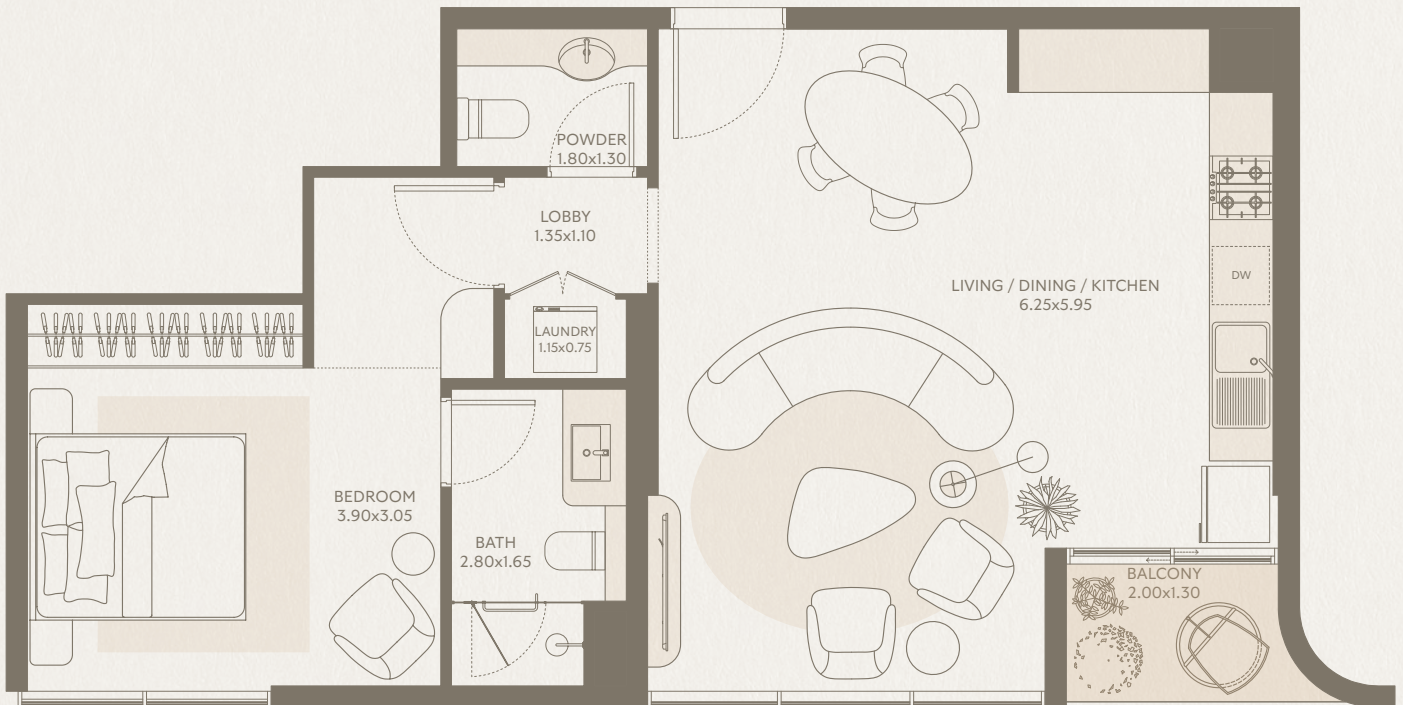

SYMPHONY

1 BEDROOM Type C2 - Unit 73

INTERIOR AREA: 705.00 SQ FT
EXTERIOR AREA: 31.00 SQ FT
TOTAL AREA: 736.00 SQ FT
FLOORS: 7

SYMPHONY

1 BEDROOM Type D2 - Unit 74

INTERIOR AREA: 701.00 SQ FT
EXTERIOR AREA: 31.00 SQ FT
TOTAL AREA: 732.00 SQ FT
FLOORS: 7