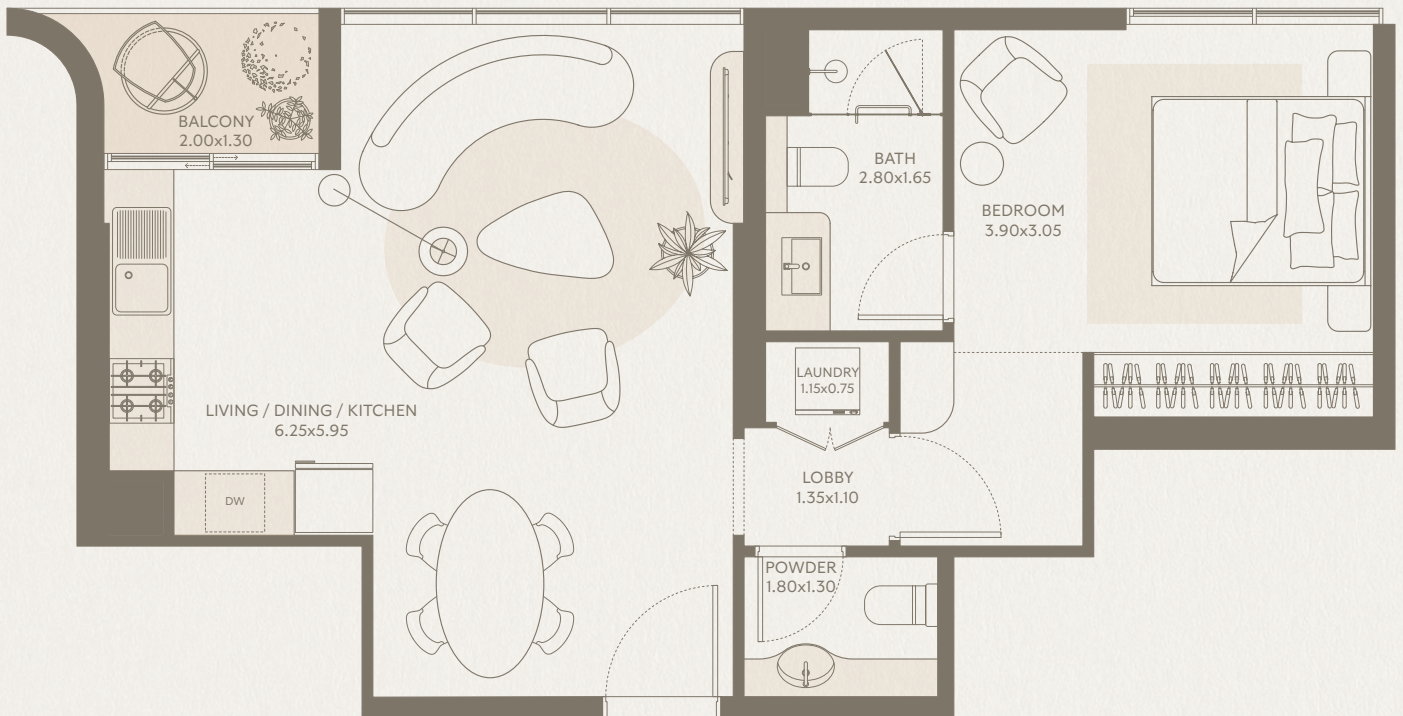

TOTAL AREA: 732.00 SQ FT

FLOORS: 3

SYMPHONY

1 BEDROOM Type E2 - Unit 35

INTERIOR AREA: 663.00 SQ FT
EXTERIOR AREA: 31.00 SQ FT
TOTAL AREA: 694.00 SQ FT
FLOORS: 3

SYMPHONY

1 BEDROOM Type F2 - Unit 36

INTERIOR AREA: 701.00 SQ FT
EXTERIOR AREA: 31.00 SQ FT
TOTAL AREA: 732.00 SQ FT
FLOORS: 3