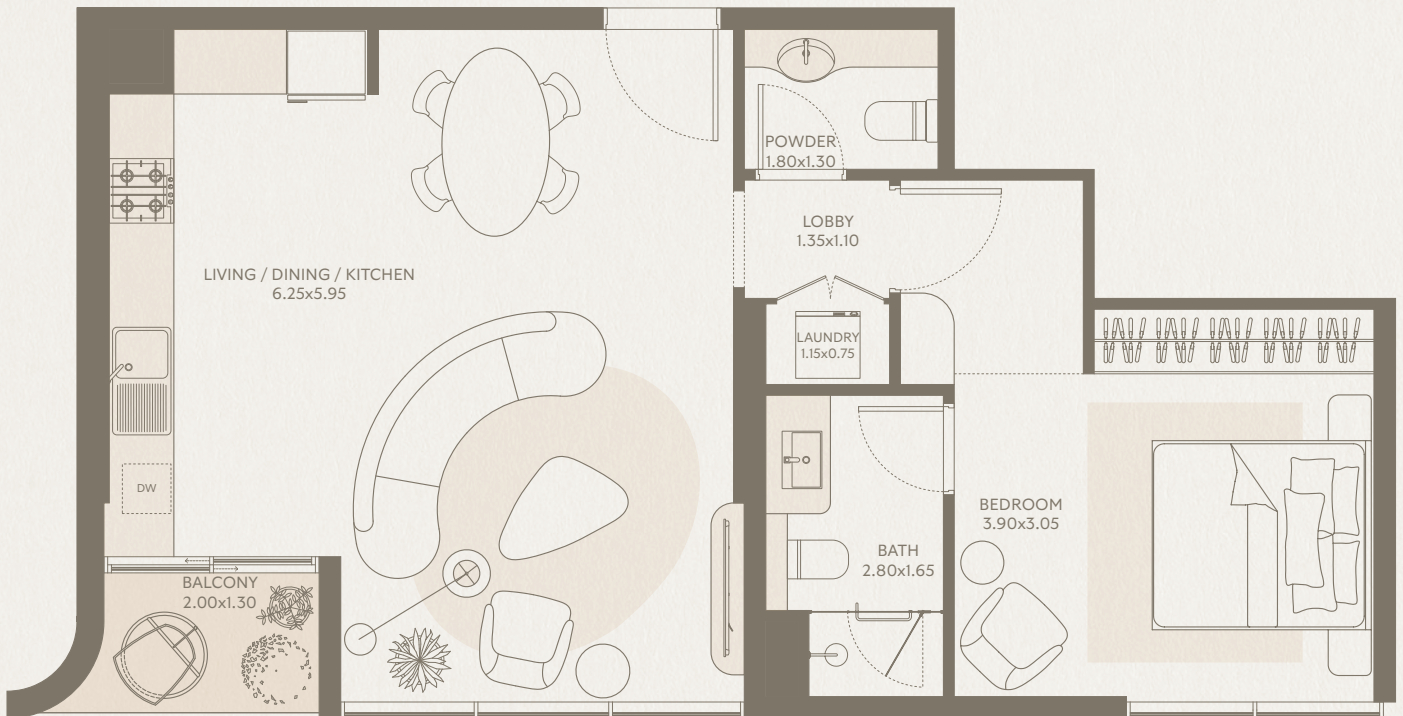

FLOORS: 4

SYMPHONY

1 BEDROOM Type E2 - Unit 45

INTERIOR AREA: 663.00 SQ FT
EXTERIOR AREA: 31.00 SQ FT
TOTAL AREA: 694.00 SQ FT
FLOORS: 4

SYMPHONY

1 BEDROOM Type F2 - Unit 46

INTERIOR AREA: 701.00 SQ FT
EXTERIOR AREA: 31.00 SQ FT
TOTAL AREA: 732.00 SQ FT
FLOORS: 4