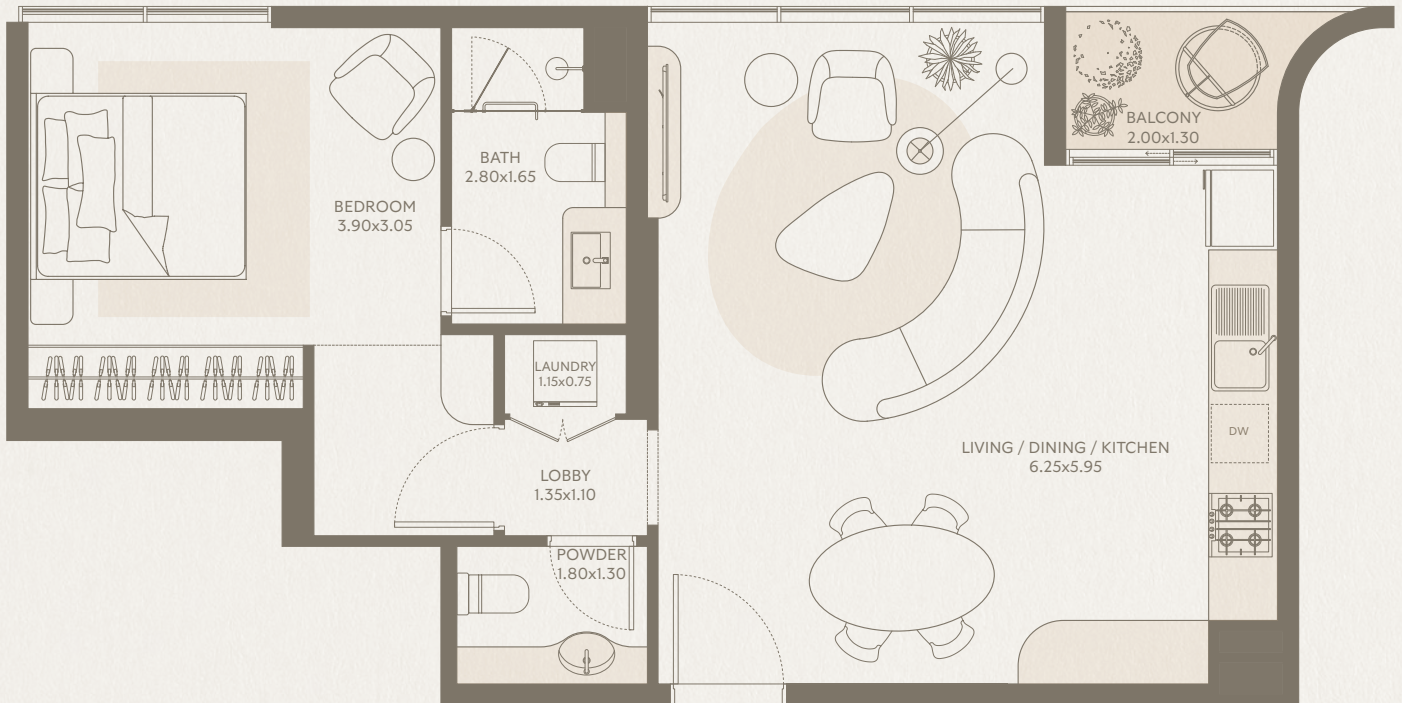

SYMPHONY

1 BEDROOM Type C2 - Unit 73

INTERIOR AREA: 705.00 SQ FT
EXTERIOR AREA: 31.00 SQ FT
TOTAL AREA: 736.00 SQ FT
FLOORS: 7