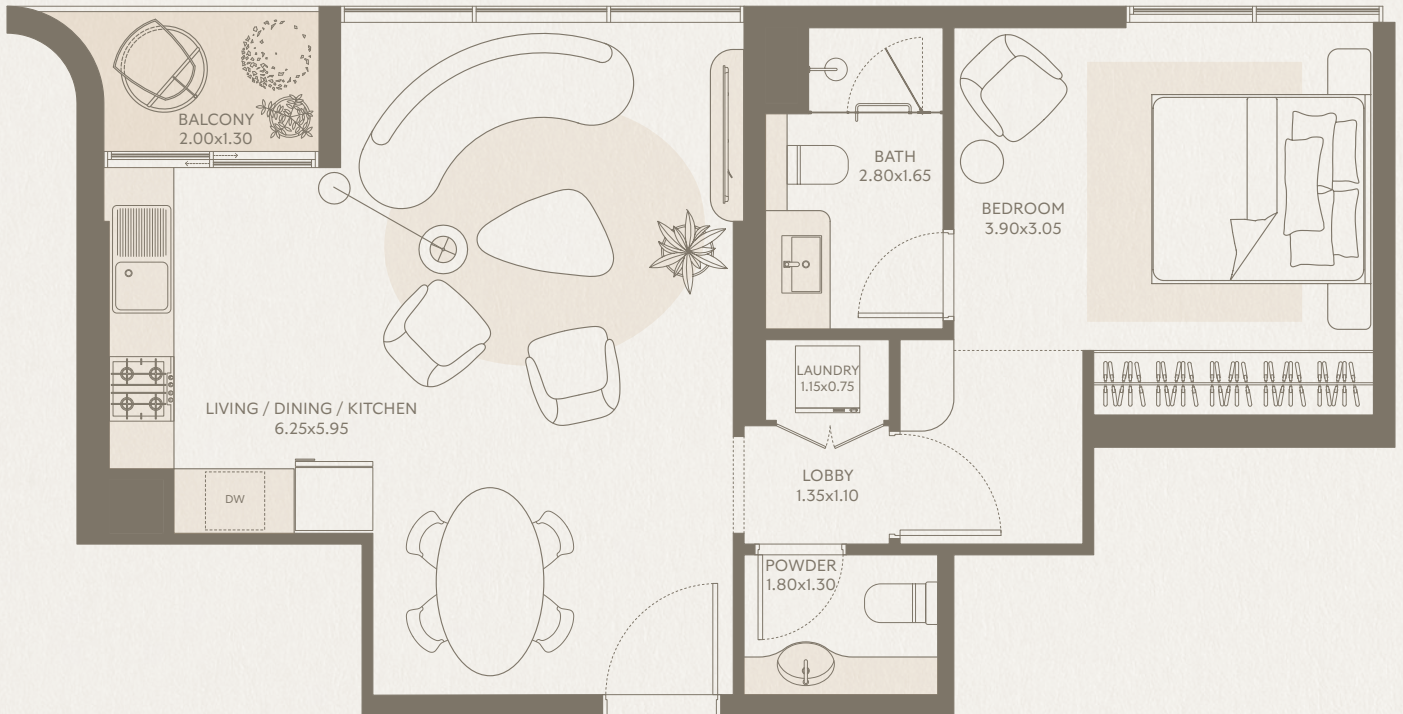

SYMPHONY

1 BEDROOM Type E2 - Unit 25

INTERIOR AREA: 663.00 SQ FT
EXTERIOR AREA: 31.00 SQ FT
TOTAL AREA: 694.00 SQ FT
FLOORS: 2