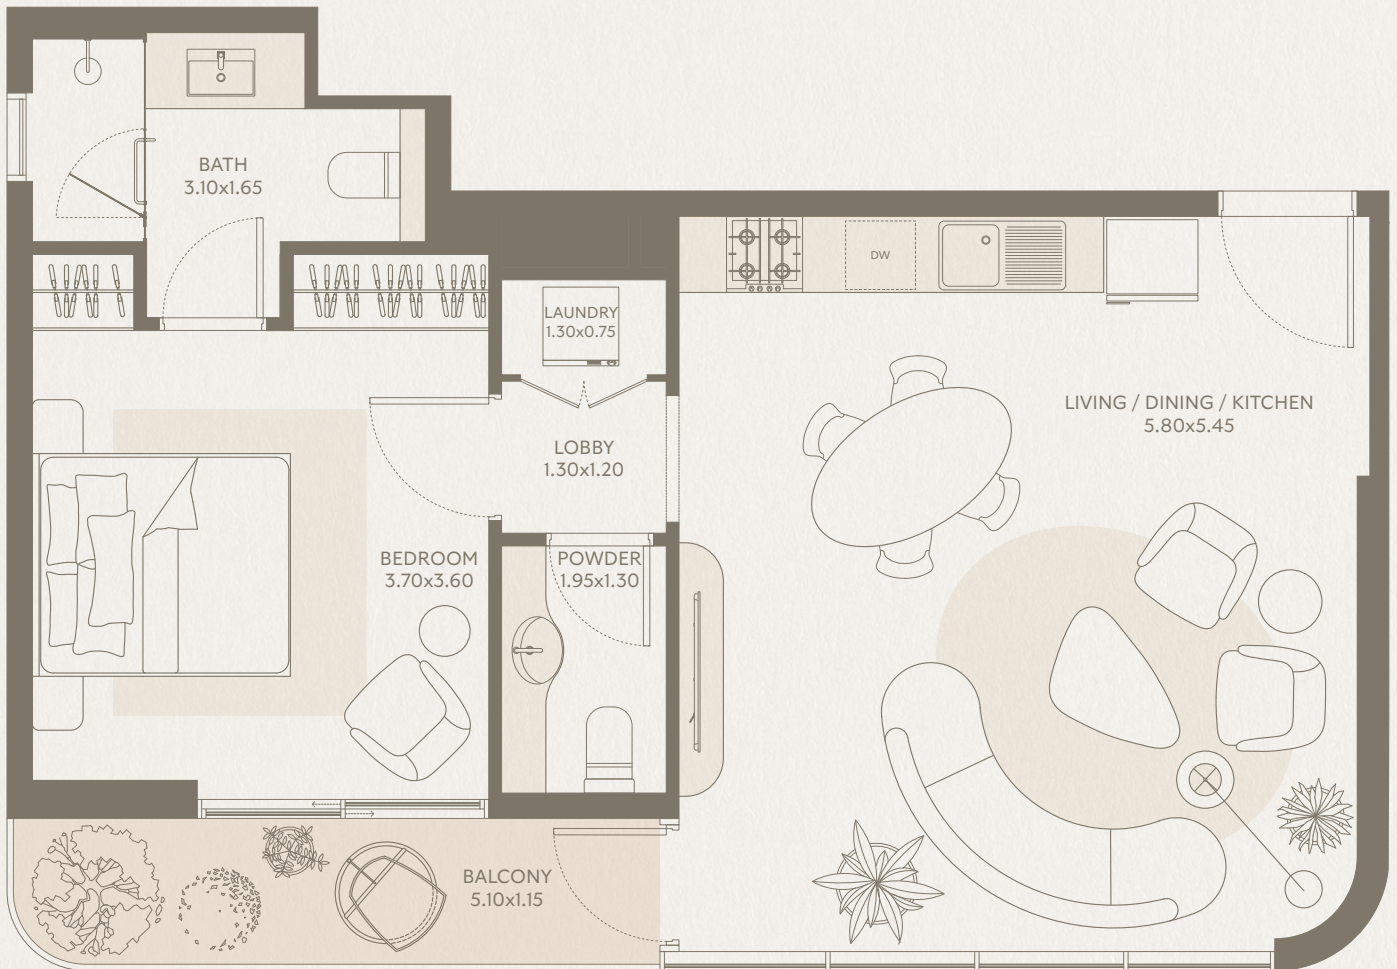

SYMPHONY

1 BEDROOM Type G2 - Unit 47

INTERIOR AREA: 676.00 SQ FT
EXTERIOR AREA: 66.00 SQ FT
TOTAL AREA: 742.00 SQ FT
FLOORS: 4

SYMPHONY

1 BEDROOM Type H2 - Unit 48

INTERIOR AREA: 676.00 SQ FT
EXTERIOR AREA: 66.00 SQ FT
TOTAL AREA: 742.00 SQ FT
FLOORS: 4

SYMPHONY

2 BEDROOM Type A3 - Unit 51

INTERIOR AREA: 1,179.00 SQ FT
EXTERIOR AREA: 94.00 SQ FT
TOTAL AREA: 1,273.00 SQ FT
FLOORS: 5

SYMPHONY

2 BEDROOM Type B3 - Unit 52

INTERIOR AREA: 1,007.00 SQ FT
EXTERIOR AREA: 86.00 SQ FT
TOTAL AREA: 1,093.00 SQ FT
FLOORS: 5