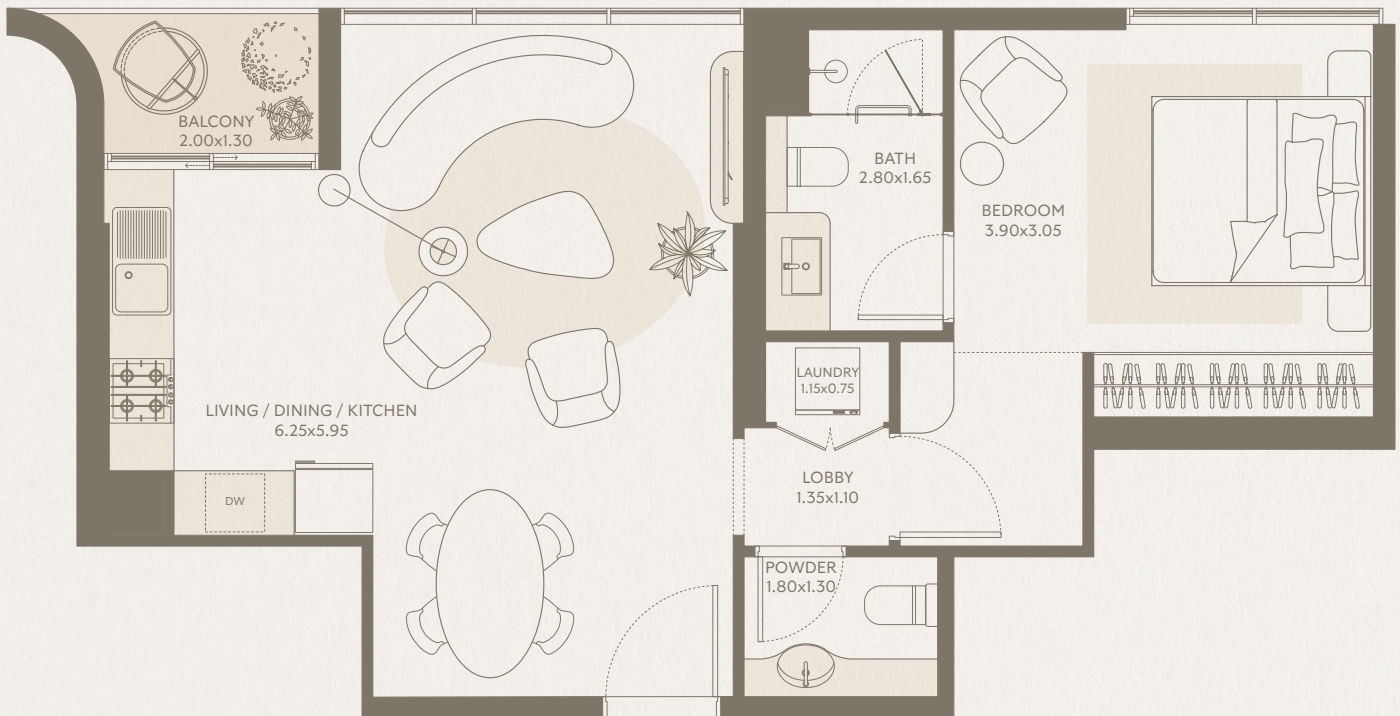

TOTAL AREA: 732.00 SQ FT

FLOORS: 5

SYMPHONY

1 BEDROOM Type E2 - Unit 55

INTERIOR AREA: 663.00 SQ FT
EXTERIOR AREA: 31.00 SQ FT
TOTAL AREA: 694.00 SQ FT
FLOORS: 5

SYMPHONY

1 BEDROOM Type F2 - Unit 56

INTERIOR AREA: 701.00 SQ FT
EXTERIOR AREA: 31.00 SQ FT
TOTAL AREA: 732.00 SQ FT
FLOORS: 5