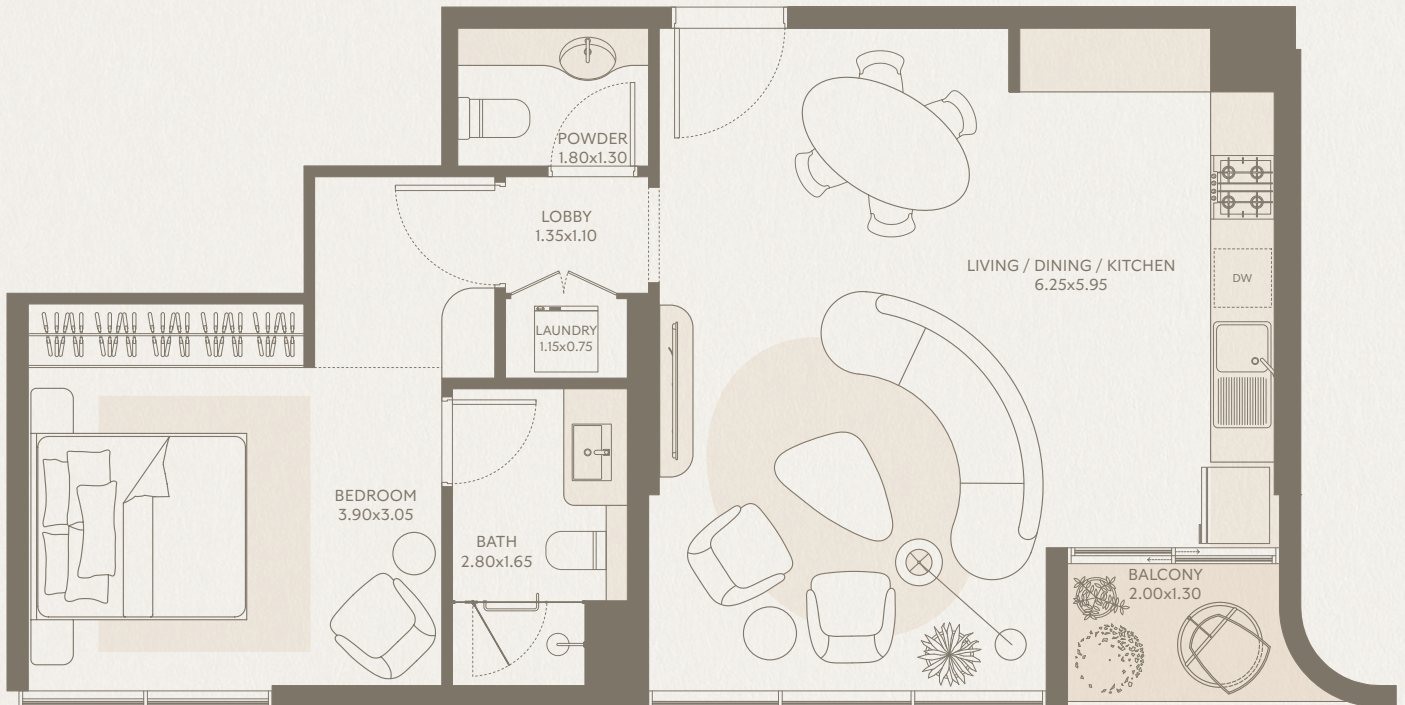

SYMPHONY

1 BEDROOM Type C1- Unit 13

INTERIOR AREA: 736.00 SQ FT
EXTERIOR AREA: 568.00 SQ FT
TOTAL AREA: 1,304.00 SQ FT
FLOORS: 1

SYMPHONY

1 BEDROOM Type D1 - Unit 14

INTERIOR AREA: 701.00 SQ FT
EXTERIOR AREA: 31.00 SQ FT
TOTAL AREA: 732.00 SQ FT
FLOORS: 1

SYMPHONY

1 BEDROOM Type E1 - Unit 15

INTERIOR AREA: 694.00 SQ FT
EXTERIOR AREA: 570.00 SQ FT
TOTAL AREA: 1,264.00 SQ FT
FLOORS: 1

SYMPHONY

1 BEDROOM Type F1 - Unit 16

INTERIOR AREA: 732.00 SQ FT
EXTERIOR AREA: 285.00 SQ FT
TOTAL AREA: 1,017.00 SQ FT
FLOORS: 1