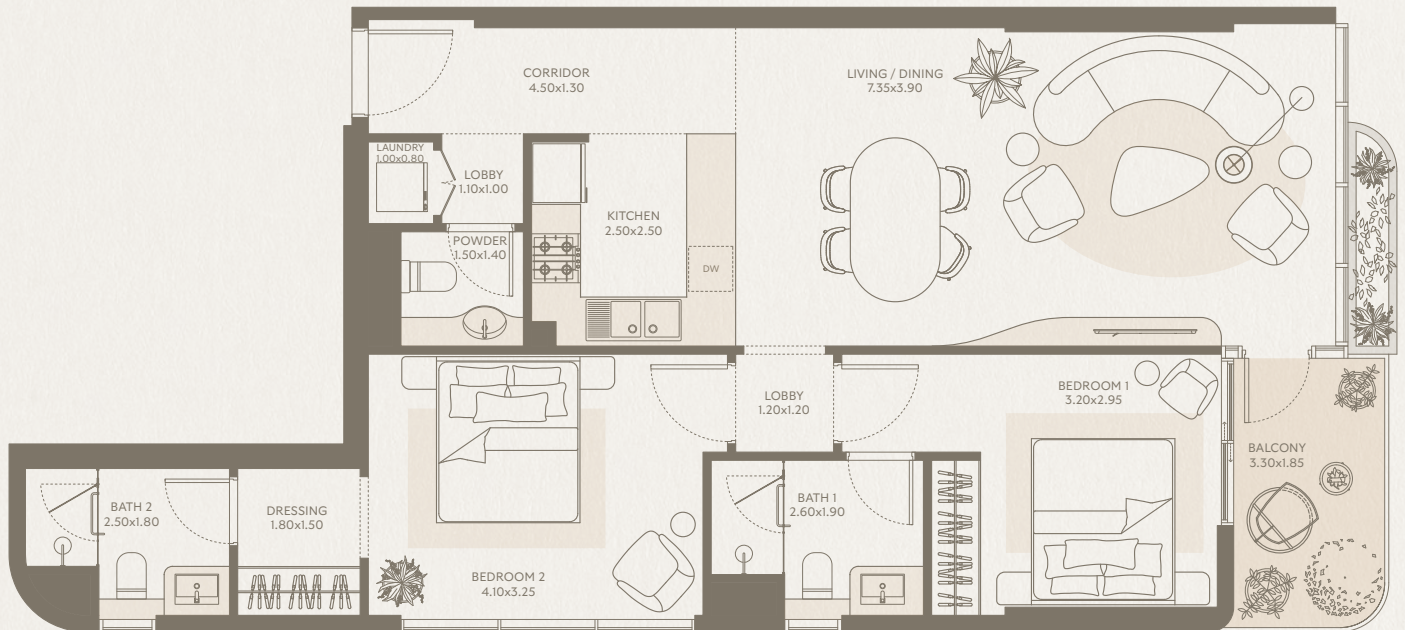

SYMPHONY

2 BEDROOM Type A3 - Unit 51

INTERIOR AREA: 1,179.00 SQ FT
EXTERIOR AREA: 94.00 SQ FT
TOTAL AREA: 1,273.00 SQ FT
FLOORS: 5

SYMPHONY

2 BEDROOM Type B3 - Unit 52

INTERIOR AREA: 1,007.00 SQ FT
EXTERIOR AREA: 86.00 SQ FT
TOTAL AREA: 1,093.00 SQ FT
FLOORS: 5