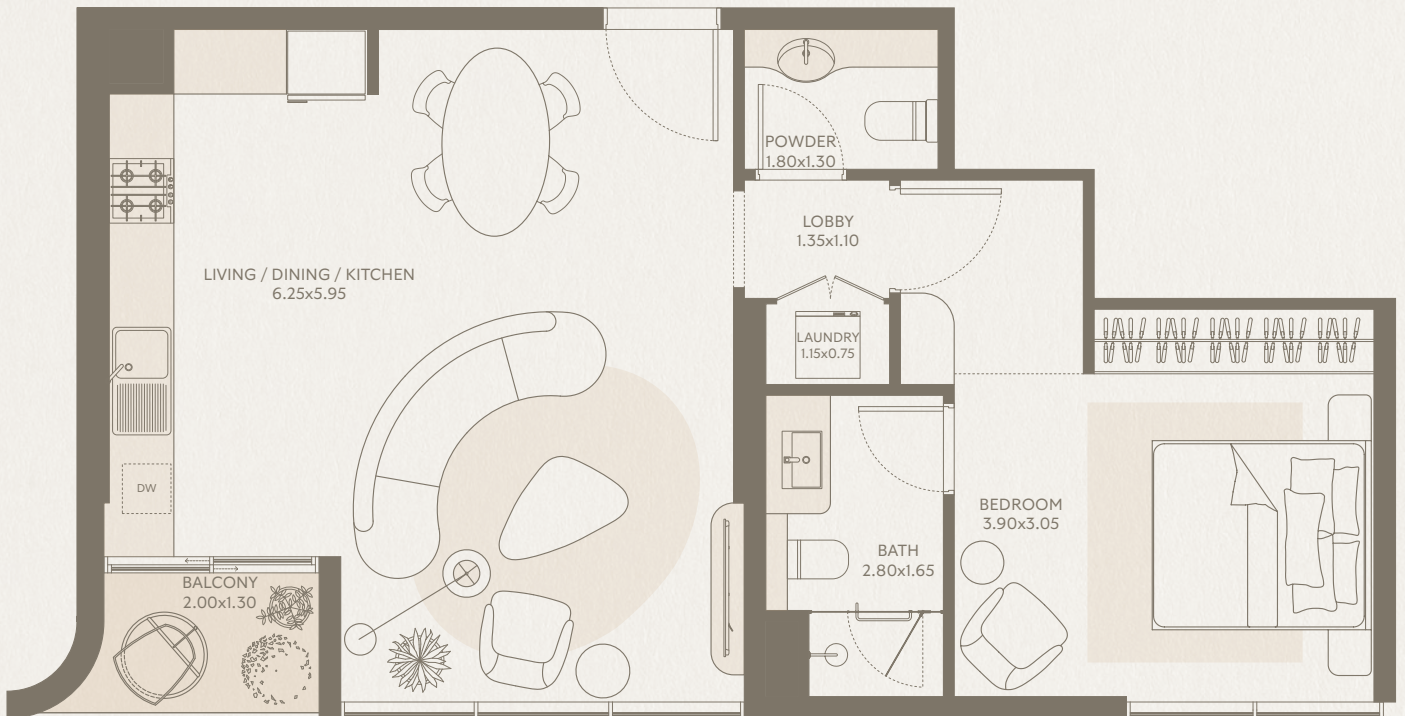

TOTAL AREA: 732.00 SQ FT

FLOORS: 5

SYMPHONY

1 BEDROOM Type E2 - Unit 55

INTERIOR AREA: 663.00 SQ FT
EXTERIOR AREA: 31.00 SQ FT
TOTAL AREA: 694.00 SQ FT
FLOORS: 5

SYMPHONY

1 BEDROOM Type F2 - Unit 56

INTERIOR AREA: 701.00 SQ FT
EXTERIOR AREA: 31.00 SQ FT
TOTAL AREA: 732.00 SQ FT
FLOORS: 5