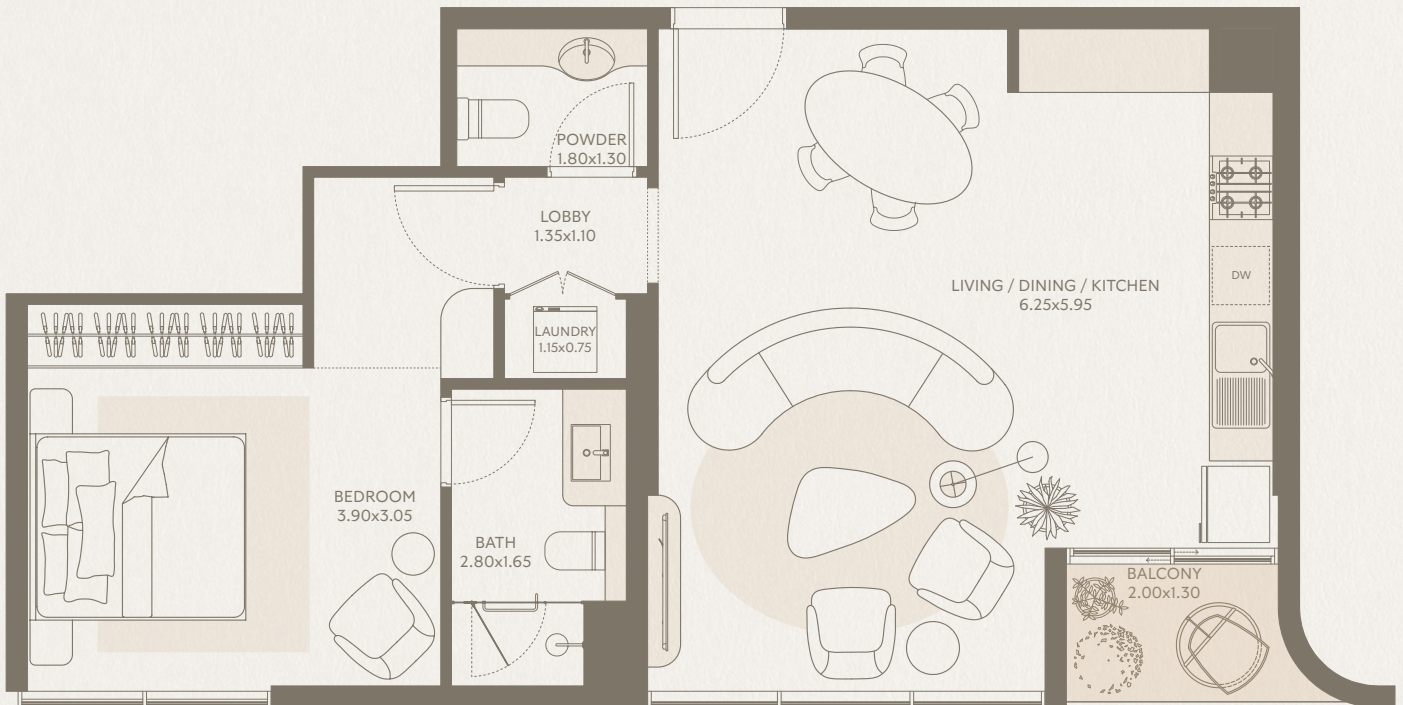

SYMPHONY

1 BEDROOM Type C2 - Unit 63

INTERIOR AREA: 705.00 SQ FT
EXTERIOR AREA: 31.00 SQ FT
TOTAL AREA: 736.00 SQ FT
FLOORS: 6

SYMPHONY

1 BEDROOM Type D2 - Unit 64

INTERIOR AREA: 701.00 SQ FT
EXTERIOR AREA: 31.00 SQ FT
TOTAL AREA: 732.00 SQ FT
FLOORS: 6