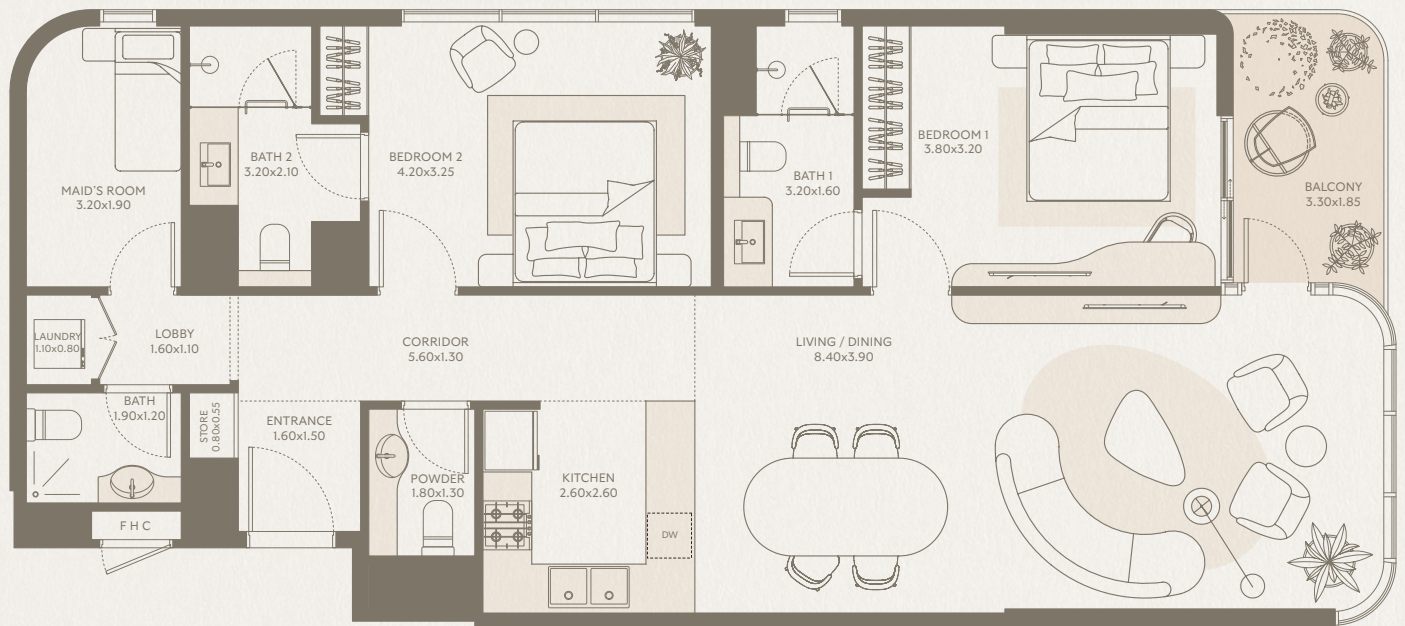

SYMPHONY

2 BEDROOM Type A2 - Unit 41

INTERIOR AREA: 1,203.00 SQ FT

EXTERIOR AREA: 69.00 SQ FT

TOTAL AREA: 1,272.00 SQ FT

FLOORS: 4