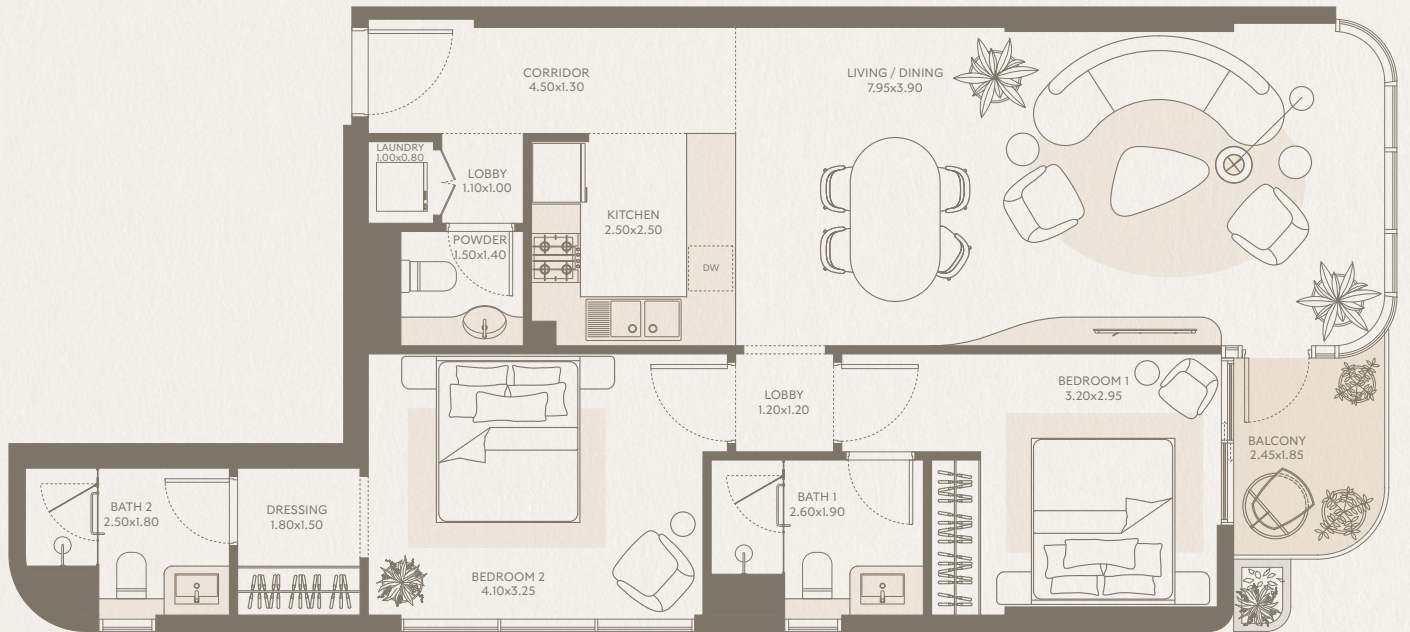

TOTAL AREA: 742.00 SQ FT

FLOORS: 5

SYMPHONY

2 BEDROOM Type A6 - Unit 61

INTERIOR AREA: 1,180.00 SQ FT
EXTERIOR AREA: 79.00 SQ FT
TOTAL AREA: 1,259.00 SQ FT
FLOORS: 6

SYMPHONY

2 BEDROOM Type B6 - Unit 62

INTERIOR AREA: 1,030.00 SQ FT
EXTERIOR AREA: 50.00 SQ FT
TOTAL AREA: 1,085.00 SQ FT
FLOORS: 6