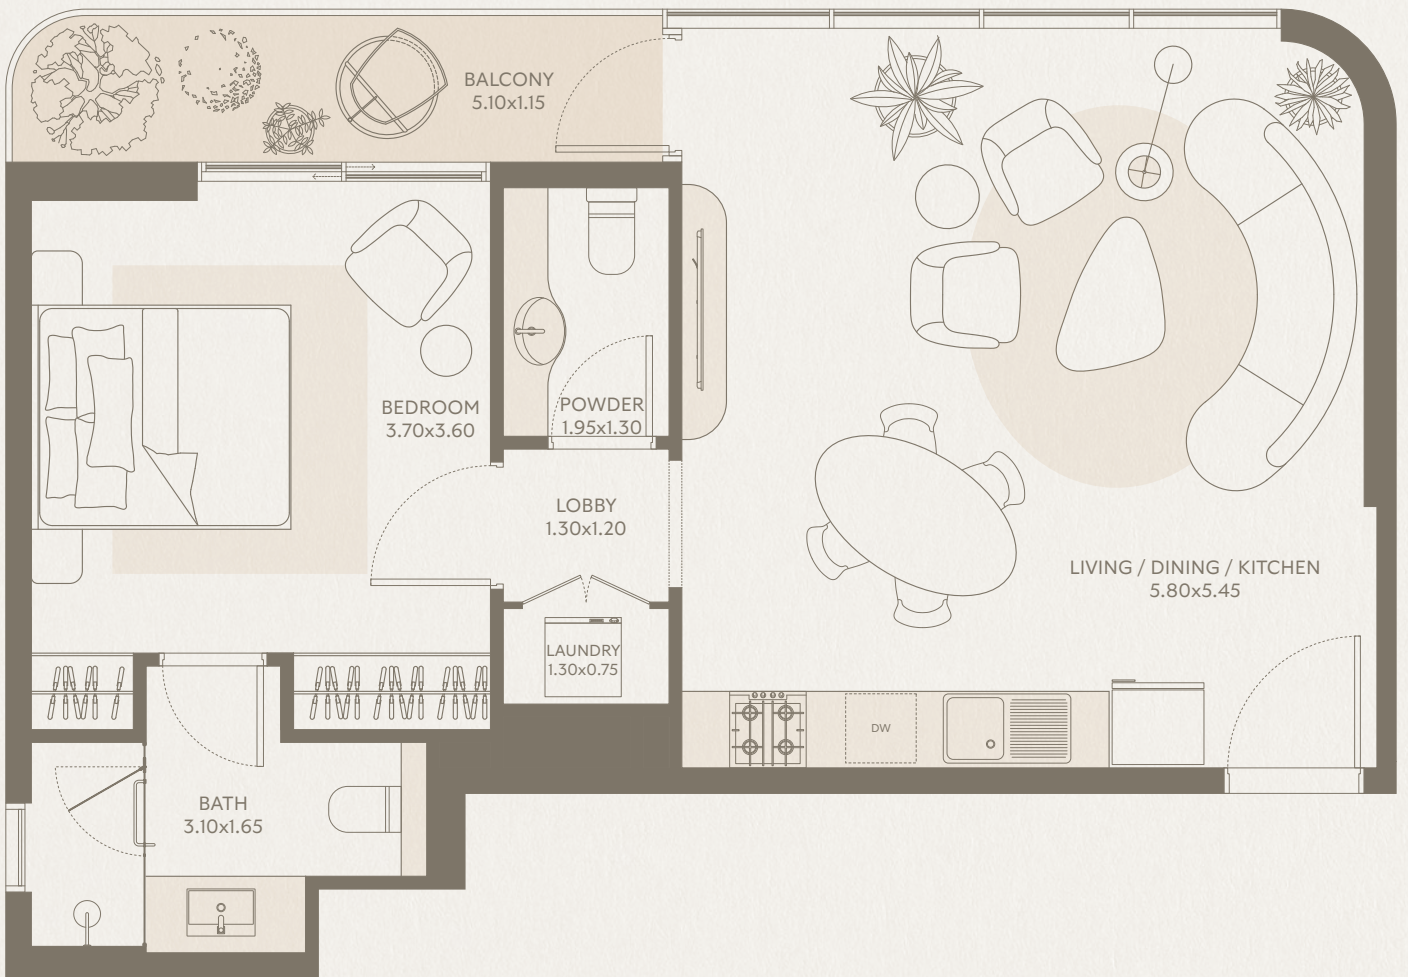

SYMPHONY

1 BEDROOM Type G2 - Unit 67

INTERIOR AREA: 676.00 SQ FT
EXTERIOR AREA: 66.00 SQ FT
TOTAL AREA: 742.00 SQ FT
FLOORS: 6