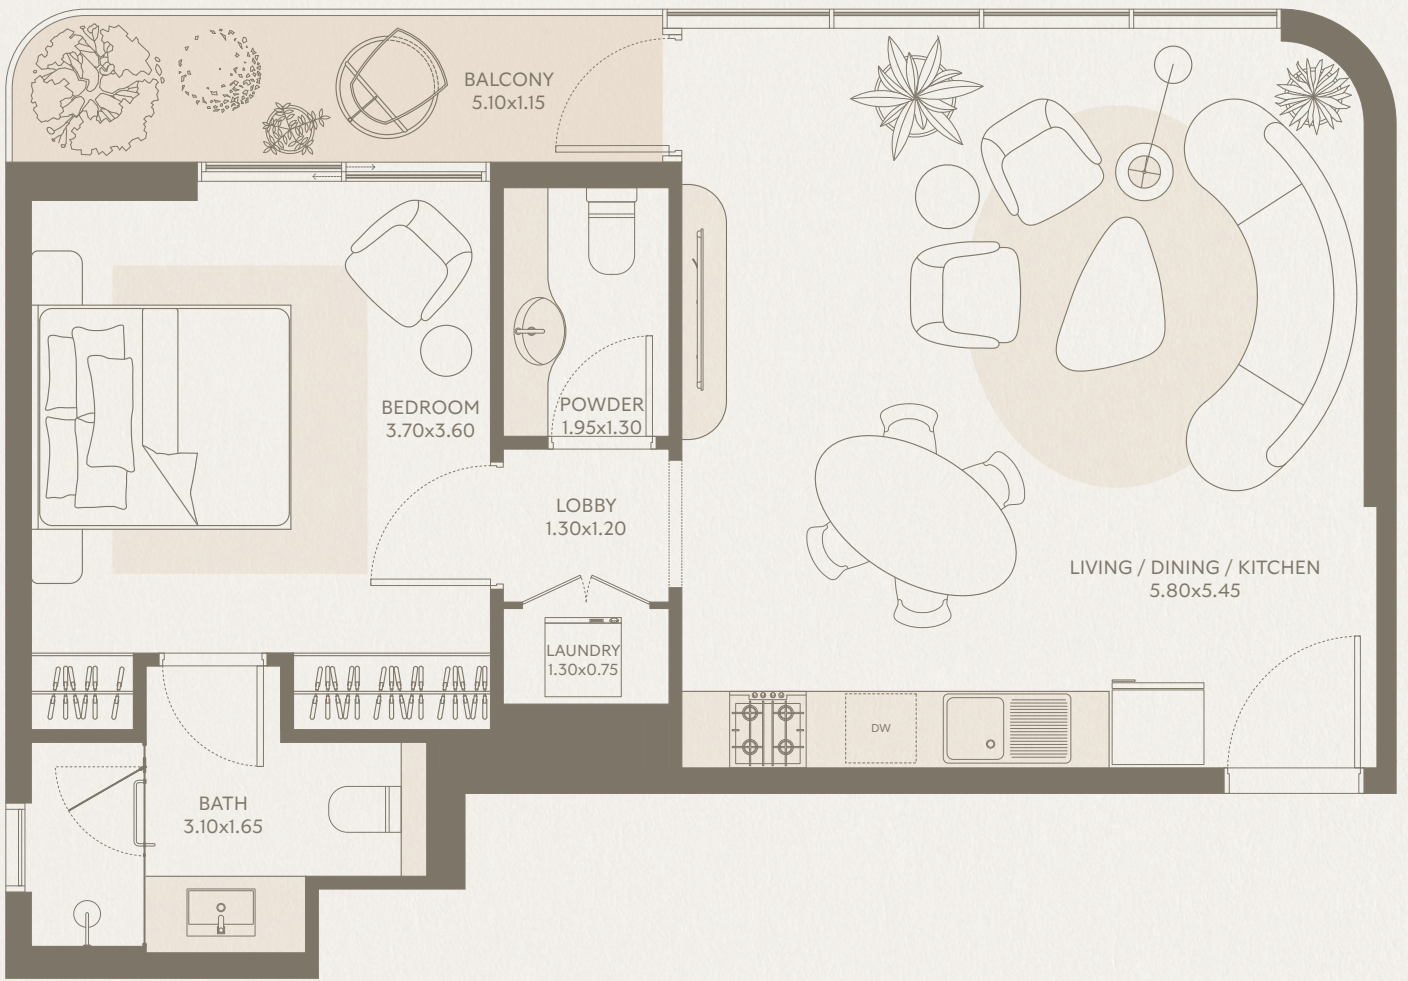

1 BEDROOM Type E2 - Unit 25

INTERIOR AREA: 663.00 SQ FT
EXTERIOR AREA: 31.00 SQ FT
TOTAL AREA: 694.00 SQ FT
FLOORS: 2

SYMPHONY

1 BEDROOM Type F2 - Unit 26

INTERIOR AREA: 701.00 SQ FT
EXTERIOR AREA: 31.00 SQ FT
TOTAL AREA: 732.00 SQ FT
FLOORS: 2

SYMPHONY

1 BEDROOM Type G2 - Unit 27

INTERIOR AREA: 676.00 SQ FT
EXTERIOR AREA: 66.00 SQ FT
TOTAL AREA: 742.00 SQ FT
FLOORS: 2

SYMPHONY

1 BEDROOM

Type H2 - Unit 28

INTERIOR AREA: 676.00 SQ FT

EXTERIOR AREA: 66.00 SQ FT