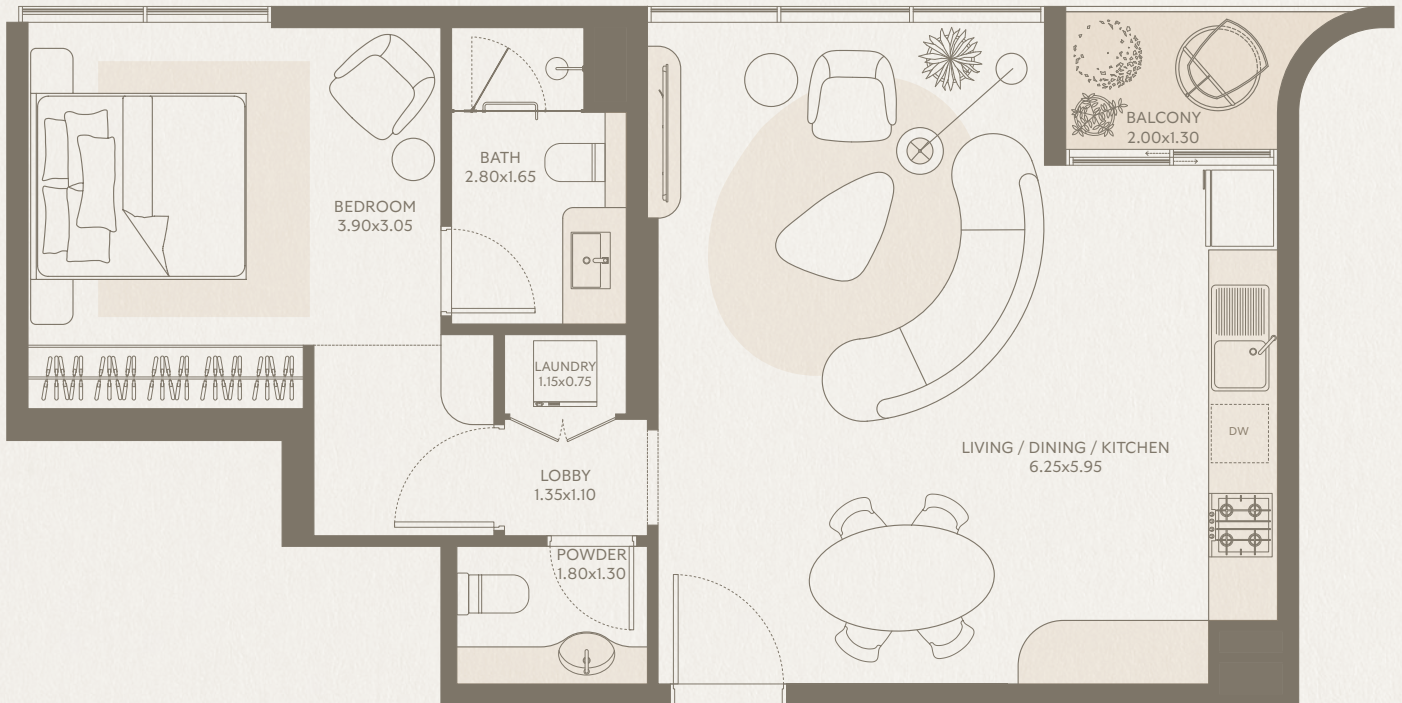

SYMPHONY

1 BEDROOM Type C2 - Unit 63

INTERIOR AREA: 705.00 SQ FT
EXTERIOR AREA: 31.00 SQ FT
TOTAL AREA: 736.00 SQ FT
FLOORS: 6