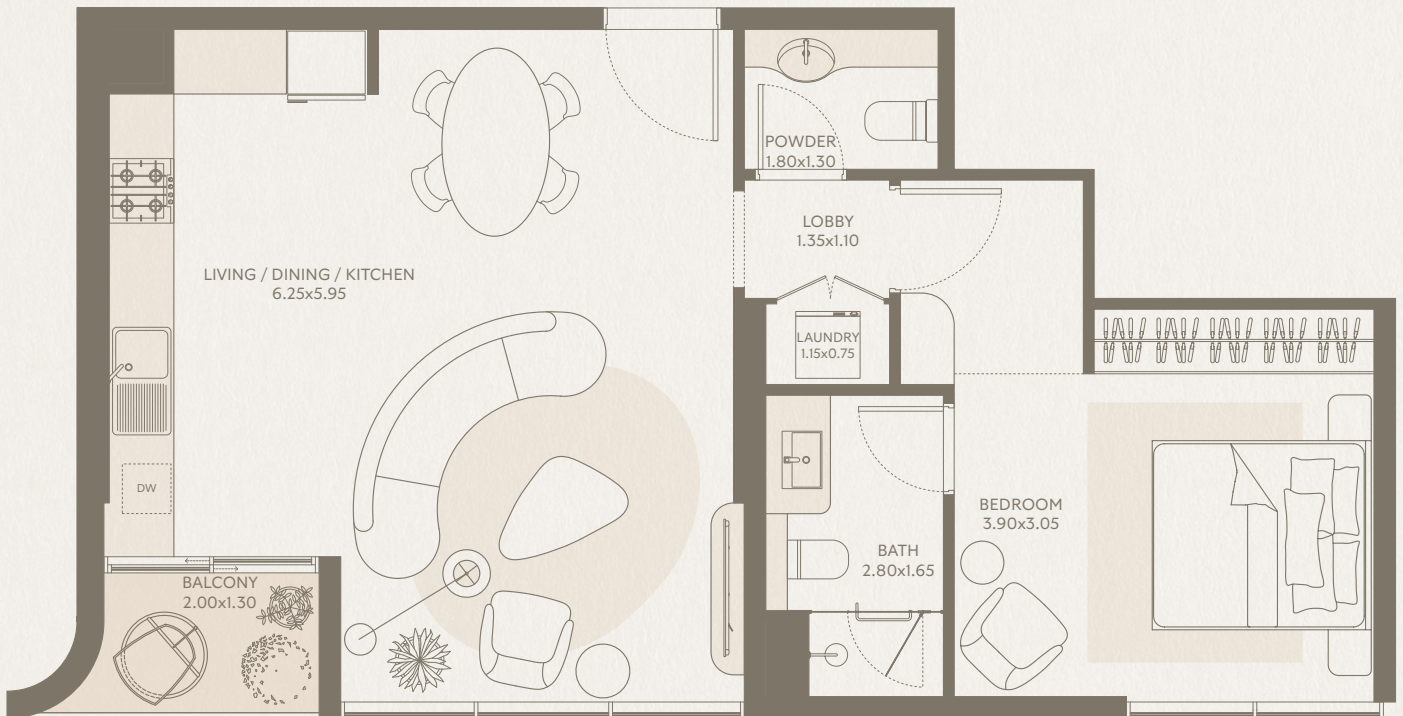

TOTAL AREA: 732.00 SQ FT

FLOORS: 3

SYMPHONY

1 BEDROOM Type E2 - Unit 35

INTERIOR AREA: 663.00 SQ FT
EXTERIOR AREA: 31.00 SQ FT
TOTAL AREA: 694.00 SQ FT
FLOORS: 3

SYMPHONY

1 BEDROOM Type F2 - Unit 36

INTERIOR AREA: 701.00 SQ FT
EXTERIOR AREA: 31.00 SQ FT
TOTAL AREA: 732.00 SQ FT
FLOORS: 3