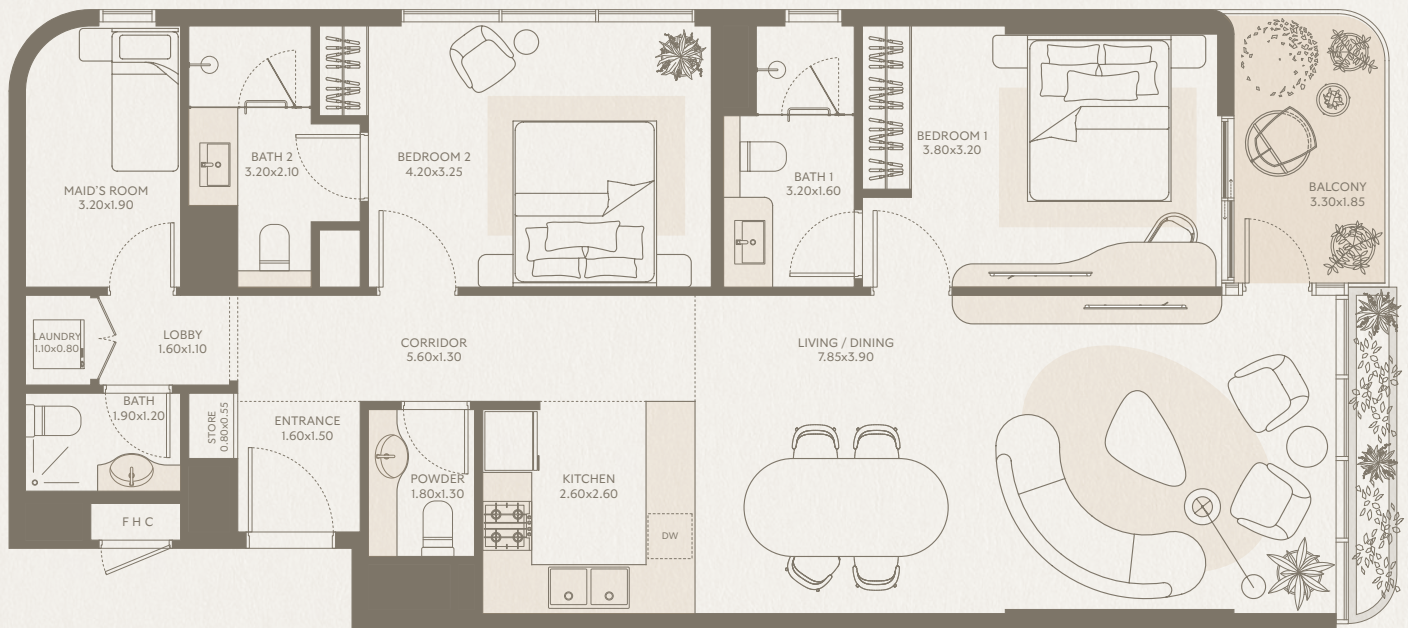

SYMPHONY

1 BEDROOM Type G2 - Unit 47

INTERIOR AREA: 676.00 SQ FT
EXTERIOR AREA: 66.00 SQ FT
TOTAL AREA: 742.00 SQ FT
FLOORS: 4

SYMPHONY

1 BEDROOM Type H2 - Unit 48

INTERIOR AREA: 676.00 SQ FT
EXTERIOR AREA: 66.00 SQ FT
TOTAL AREA: 742.00 SQ FT
FLOORS: 4

SYMPHONY

2 BEDROOM Type A3 - Unit 51

INTERIOR AREA: 1,179.00 SQ FT
EXTERIOR AREA: 94.00 SQ FT
TOTAL AREA: 1,273.00 SQ FT
FLOORS: 5

SYMPHONY

2 BEDROOM Type B3 - Unit 52

INTERIOR AREA: 1,007.00 SQ FT
EXTERIOR AREA: 86.00 SQ FT
TOTAL AREA: 1,093.00 SQ FT
FLOORS: 5