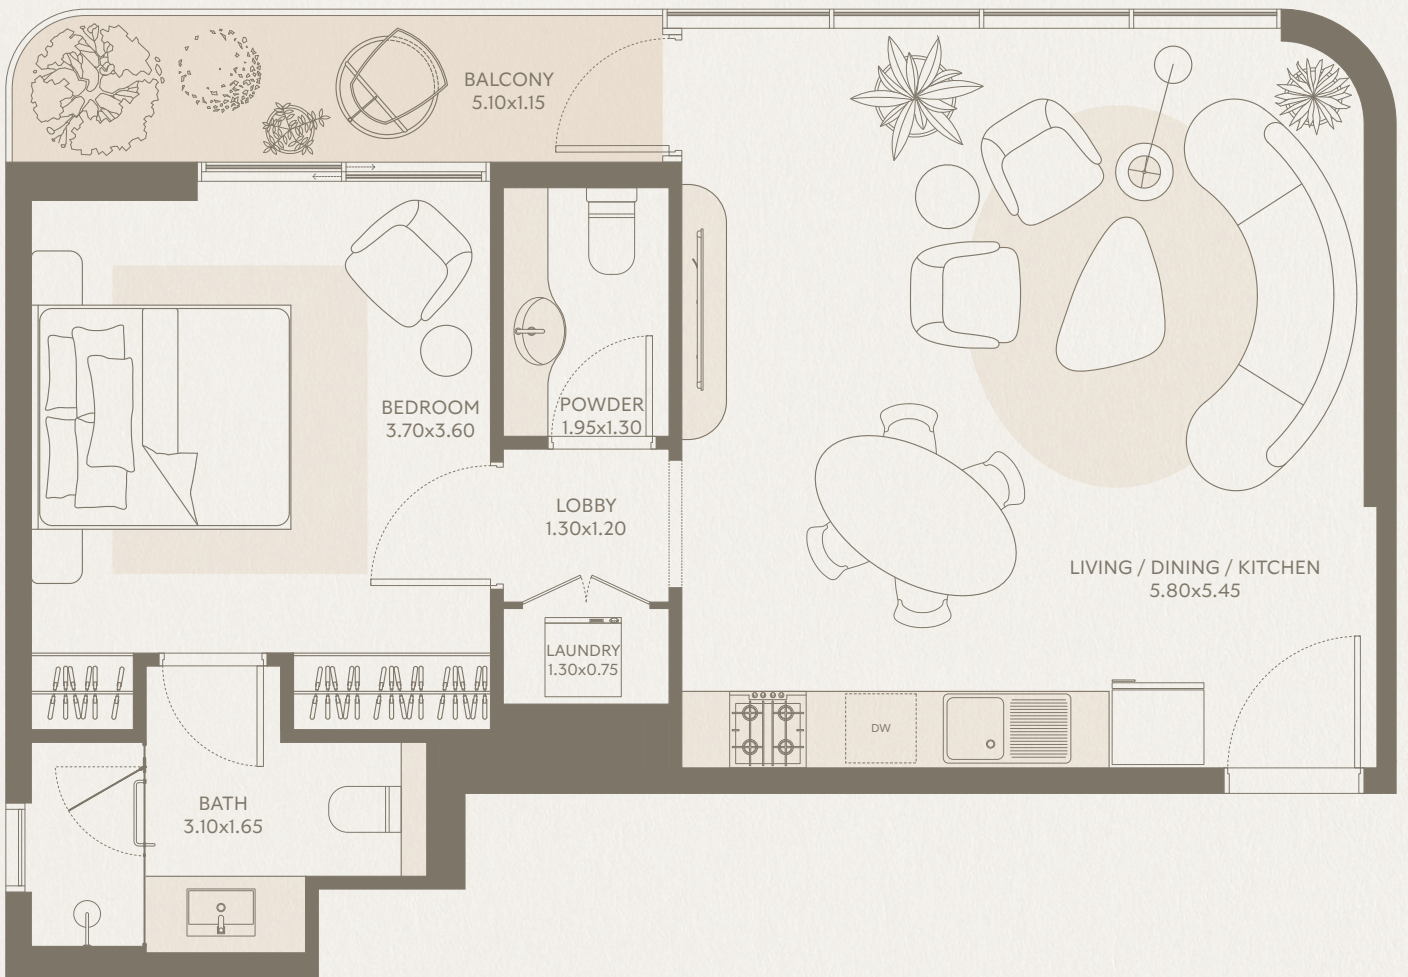

SYMPHONY

1 BEDROOM

Type G2 - Unit 87

INTERIOR AREA: 676.00 SQ FT

EXTERIOR AREA: 66.00 SQ FT

TOTAL AREA: 742.00 SQ FT

FLOORS: 8

SYMPHONY