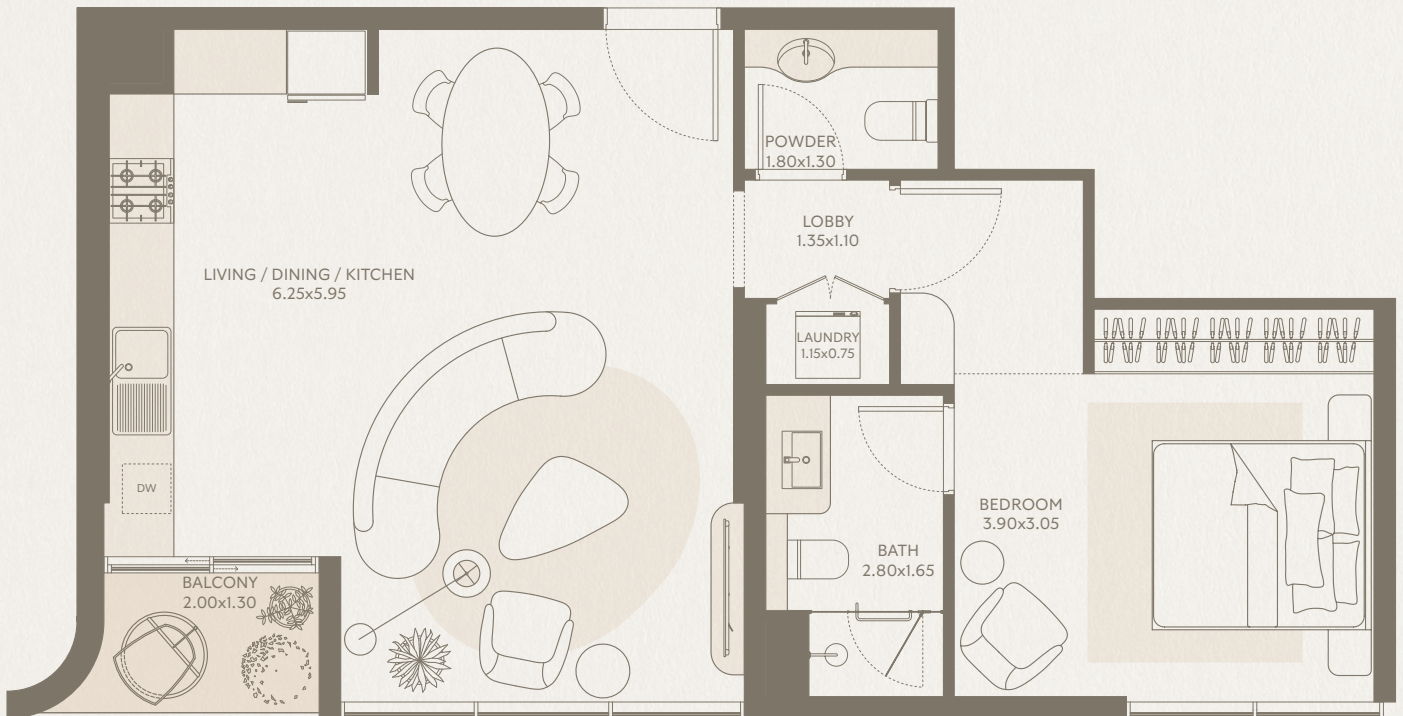

1 BEDROOM Type E2 - Unit 25

INTERIOR AREA: 663.00 SQ FT
EXTERIOR AREA: 31.00 SQ FT
TOTAL AREA: 694.00 SQ FT
FLOORS: 2

SYMPHONY

1 BEDROOM Type F2 - Unit 26

INTERIOR AREA: 701.00 SQ FT
EXTERIOR AREA: 31.00 SQ FT
TOTAL AREA: 732.00 SQ FT
FLOORS: 2

SYMPHONY

1 BEDROOM Type G2 - Unit 27

INTERIOR AREA: 676.00 SQ FT
EXTERIOR AREA: 66.00 SQ FT
TOTAL AREA: 742.00 SQ FT
FLOORS: 2

SYMPHONY

1 BEDROOM

Type H2 - Unit 28

INTERIOR AREA: 676.00 SQ FT

EXTERIOR AREA: 66.00 SQ FT