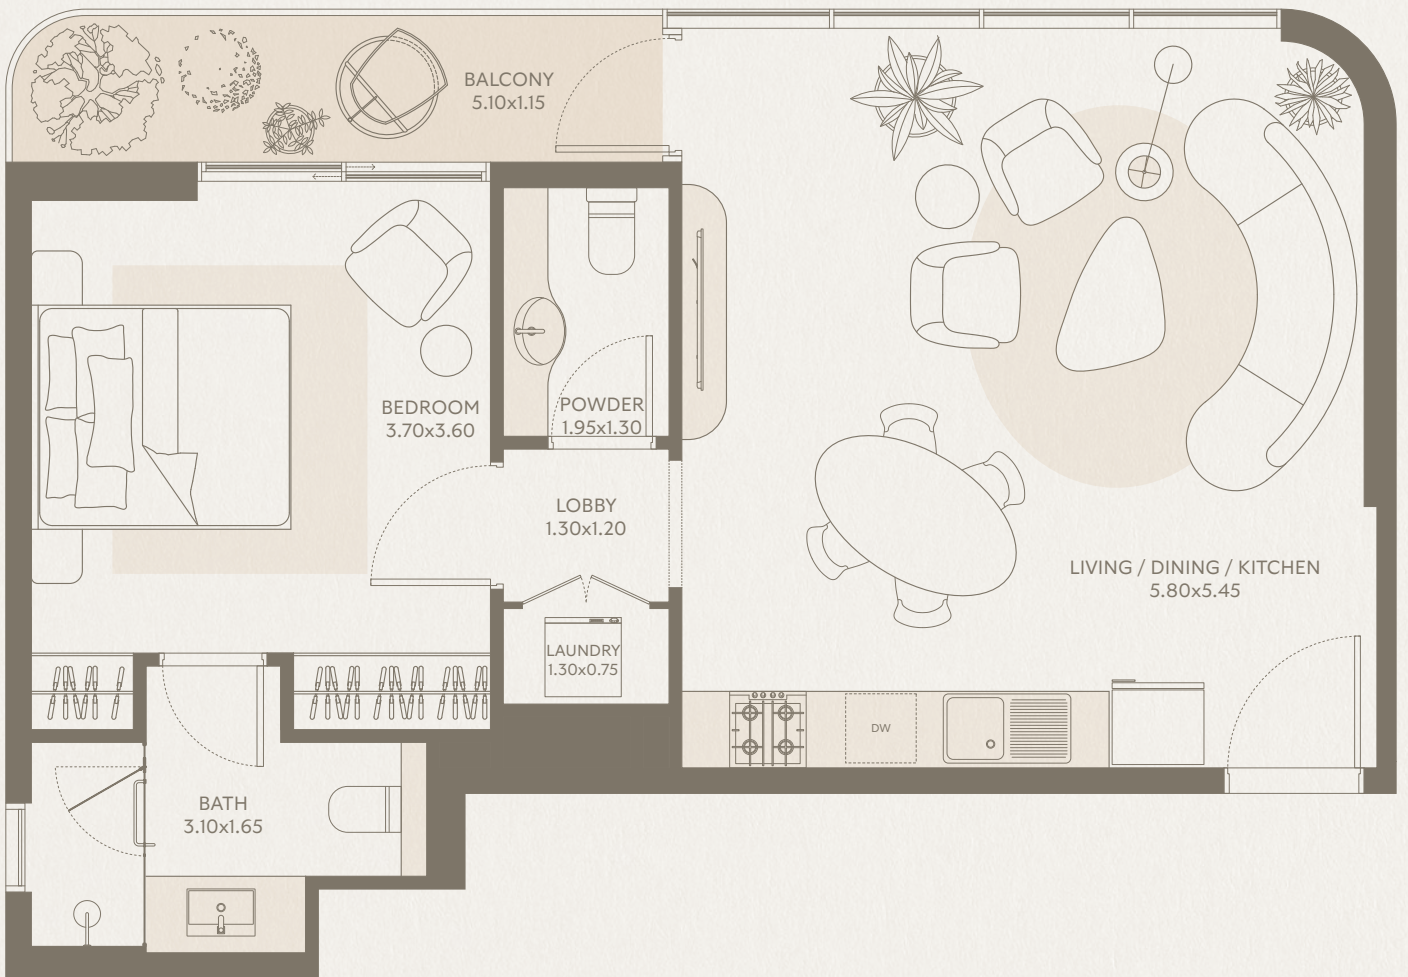

SYMPHONY

1 BEDROOM Type G2 - Unit 47

INTERIOR AREA: 676.00 SQ FT
EXTERIOR AREA: 66.00 SQ FT
TOTAL AREA: 742.00 SQ FT
FLOORS: 4