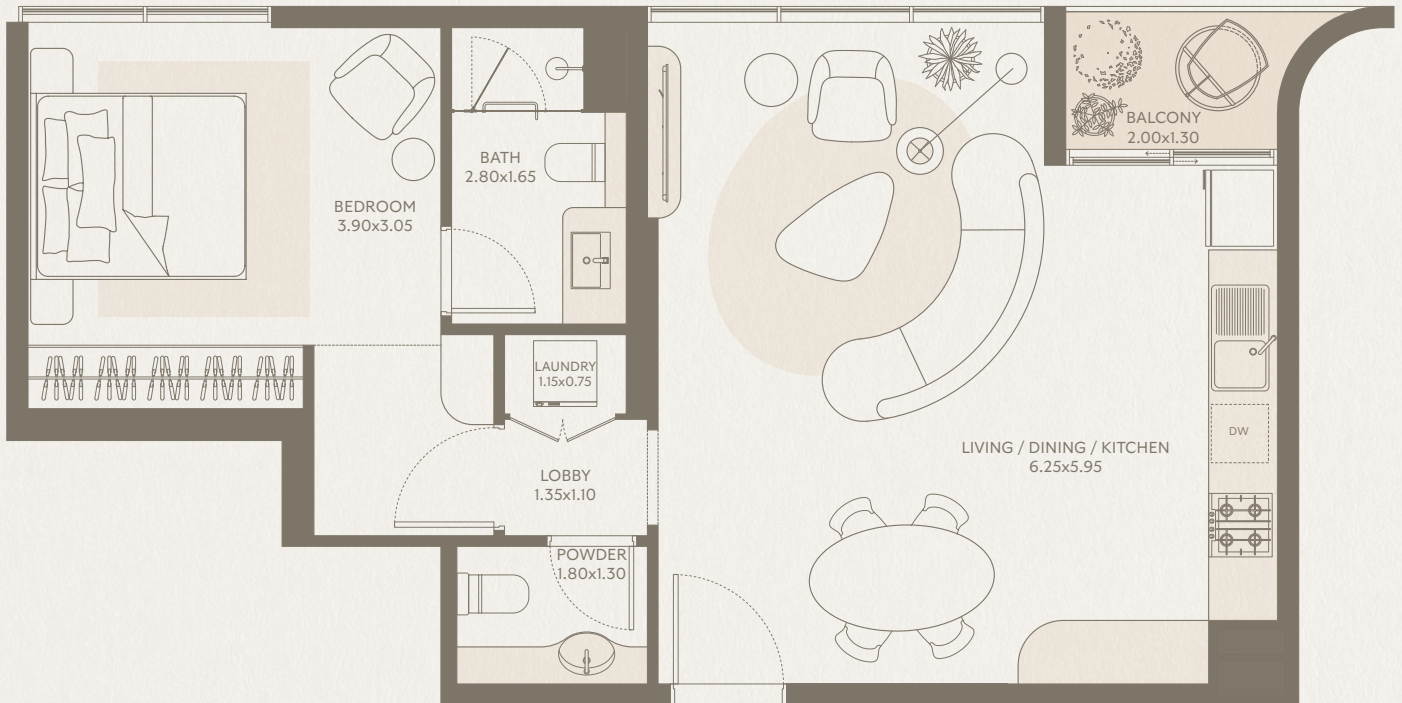

SYMPHONY

1 BEDROOM Type C2 - Unit 43

INTERIOR AREA: 705.00 SQ FT
EXTERIOR AREA: 31.00 SQ FT
TOTAL AREA: 736.00 SQ FT
FLOORS: 4