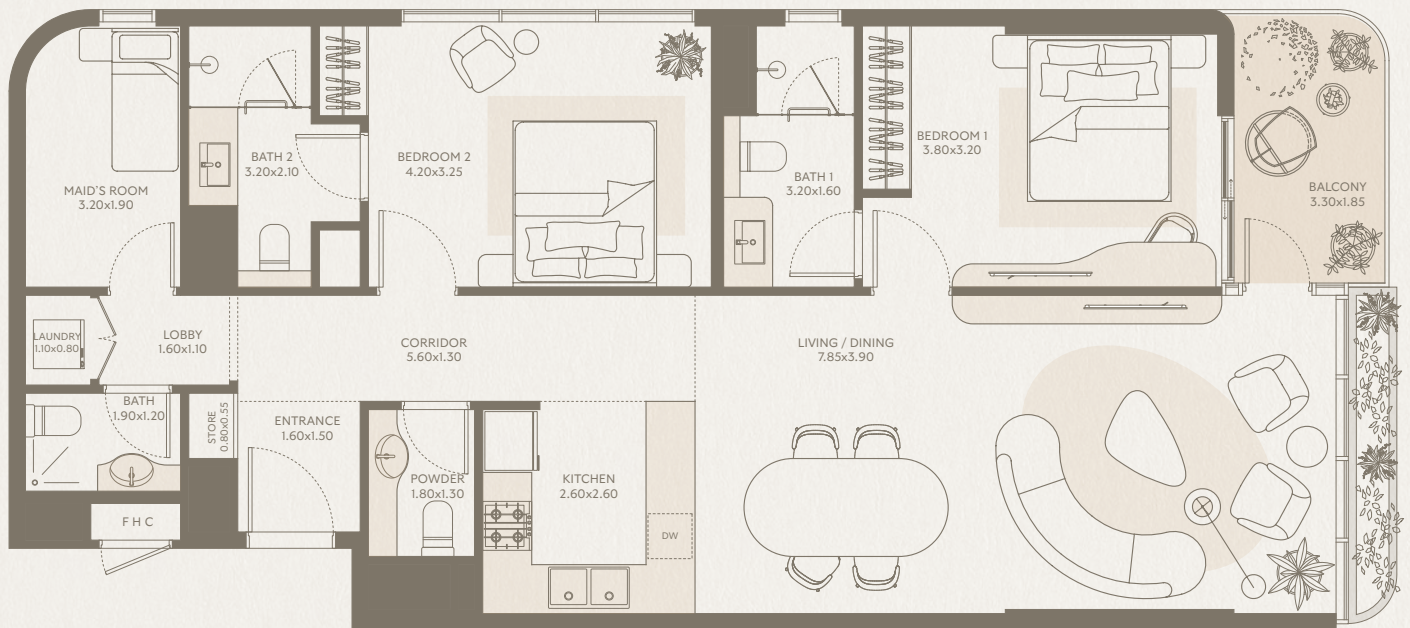

SYMPHONY

1 BEDROOM Type G2 - Unit 27

INTERIOR AREA: 676.00 SQ FT
EXTERIOR AREA: 66.00 SQ FT
TOTAL AREA: 742.00 SQ FT
FLOORS: 2

SYMPHONY

1 BEDROOM

Type H2 - Unit 28

INTERIOR AREA: 676.00 SQ FT

EXTERIOR AREA: 66.00 SQ FT

TOTAL AREA: 742.00 SQ FT

FLOORS: 2

SYMPHONY

2 BEDROOM Type A3 - Unit 31

INTERIOR AREA: 1,179.00 SQ FT
EXTERIOR AREA: 94.00 SQ FT
TOTAL AREA: 1,273.00 SQ FT
FLOORS: 3

SYMPHONY

2 BEDROOM Type B3 - Unit 32

INTERIOR AREA: 1,007.00 SQ FT
EXTERIOR AREA: 86.00 SQ FT
TOTAL AREA: 1,093.00 SQ FT
FLOORS: 3

SYMPHONY

1 BEDROOM Type C2 - Unit 33

INTERIOR AREA: 705.00 SQ FT
EXTERIOR AREA: 31.00 SQ FT
TOTAL AREA: 736.00 SQ FT
FLOORS: 3

SYMPHONY

1 BEDROOM

Type D2 - Unit 34

INTERIOR AREA: 701.00 SQ FT

EXTERIOR AREA: 31.00 SQ FT