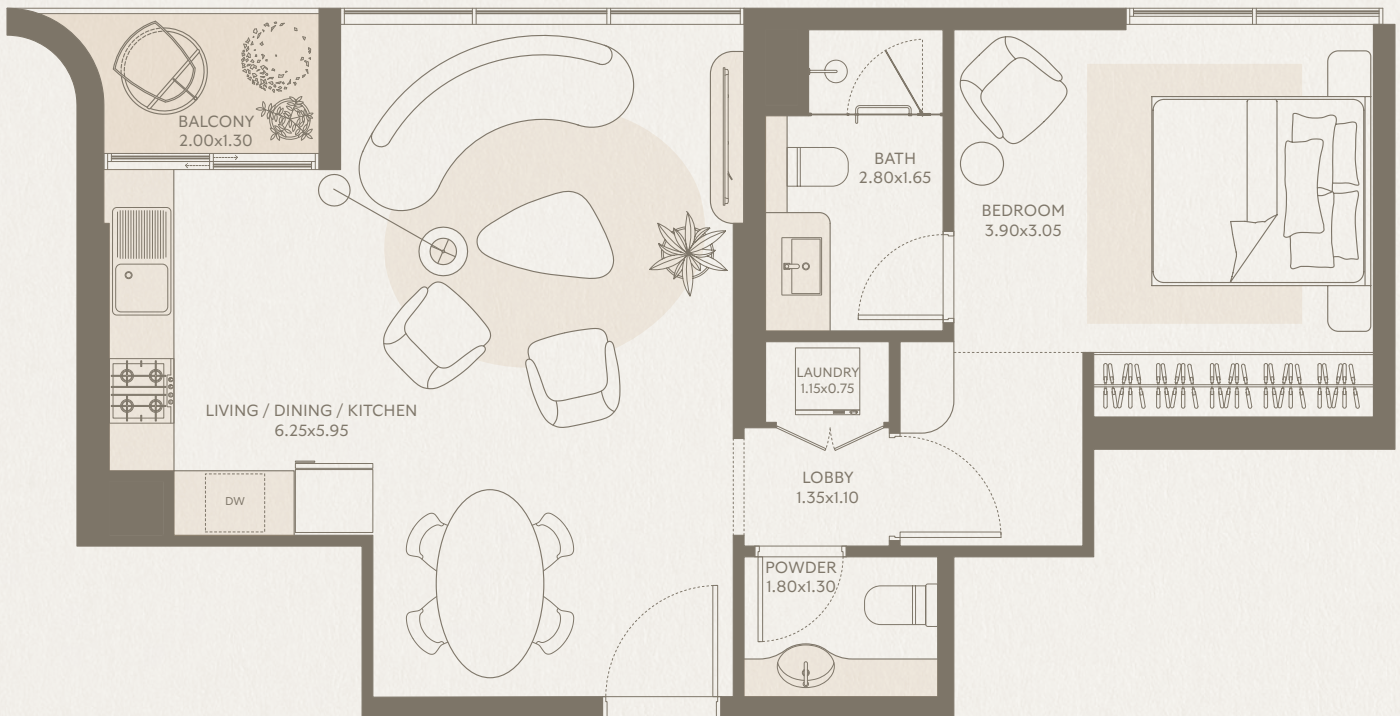

FLOORS: 4

SYMPHONY

1 BEDROOM Type E2 - Unit 45

INTERIOR AREA: 663.00 SQ FT
EXTERIOR AREA: 31.00 SQ FT
TOTAL AREA: 694.00 SQ FT
FLOORS: 4

SYMPHONY

1 BEDROOM Type F2 - Unit 46

INTERIOR AREA: 701.00 SQ FT
EXTERIOR AREA: 31.00 SQ FT
TOTAL AREA: 732.00 SQ FT
FLOORS: 4