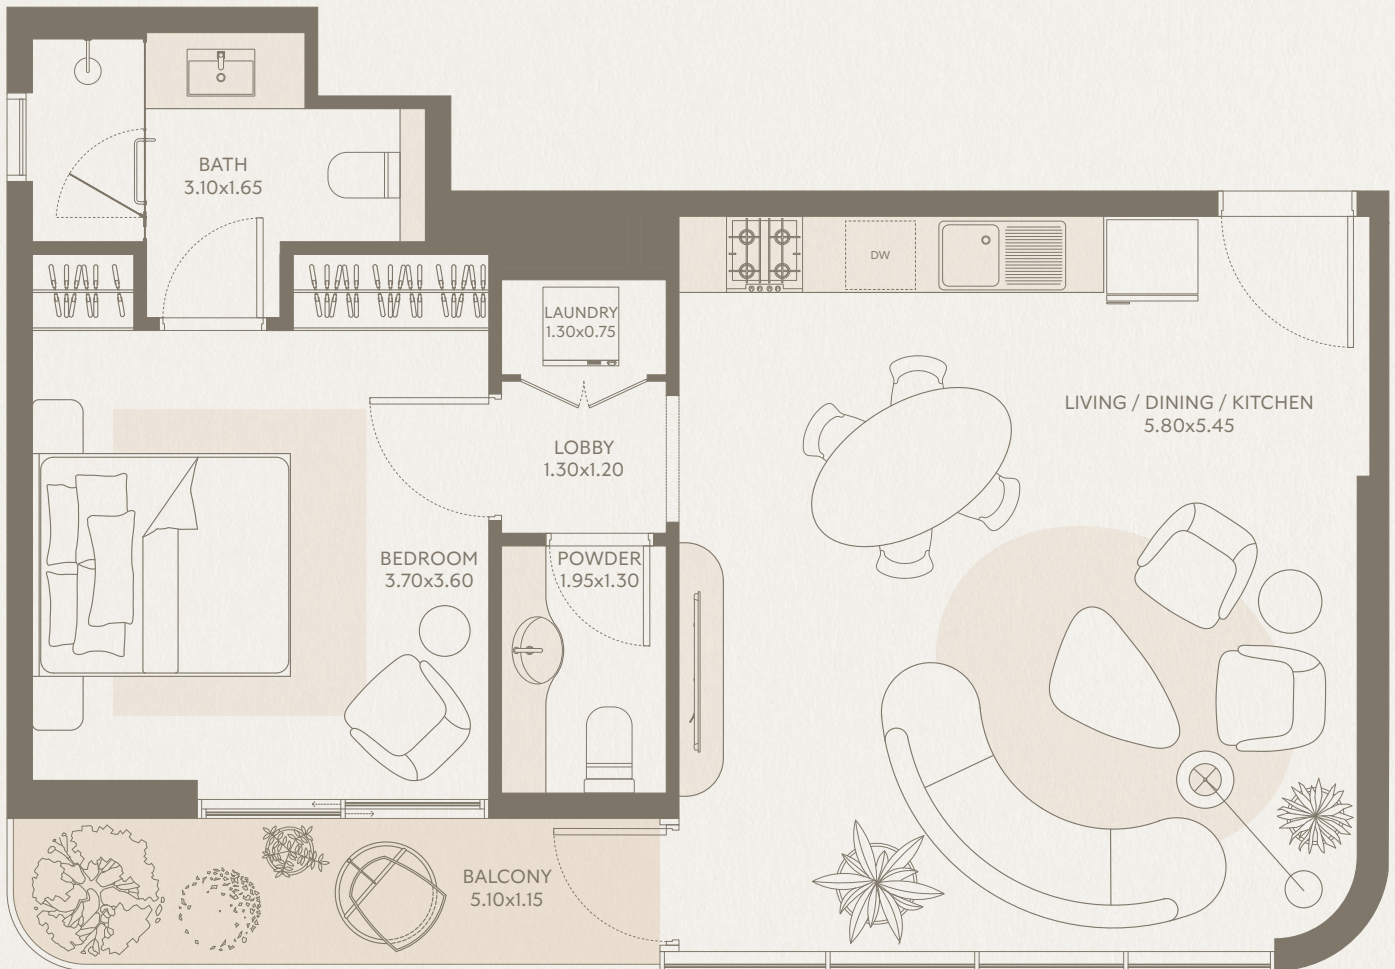

SYMPHONY

1 BEDROOM Type G2 - Unit 27

INTERIOR AREA: 676.00 SQ FT
EXTERIOR AREA: 66.00 SQ FT
TOTAL AREA: 742.00 SQ FT
FLOORS: 2

SYMPHONY

1 BEDROOM

Type H2 - Unit 28

INTERIOR AREA: 676.00 SQ FT

EXTERIOR AREA: 66.00 SQ FT

TOTAL AREA: 742.00 SQ FT

FLOORS: 2

SYMPHONY

2 BEDROOM Type A3 - Unit 31

INTERIOR AREA: 1,179.00 SQ FT
EXTERIOR AREA: 94.00 SQ FT
TOTAL AREA: 1,273.00 SQ FT
FLOORS: 3

SYMPHONY

2 BEDROOM Type B3 - Unit 32

INTERIOR AREA: 1,007.00 SQ FT
EXTERIOR AREA: 86.00 SQ FT
TOTAL AREA: 1,093.00 SQ FT
FLOORS: 3