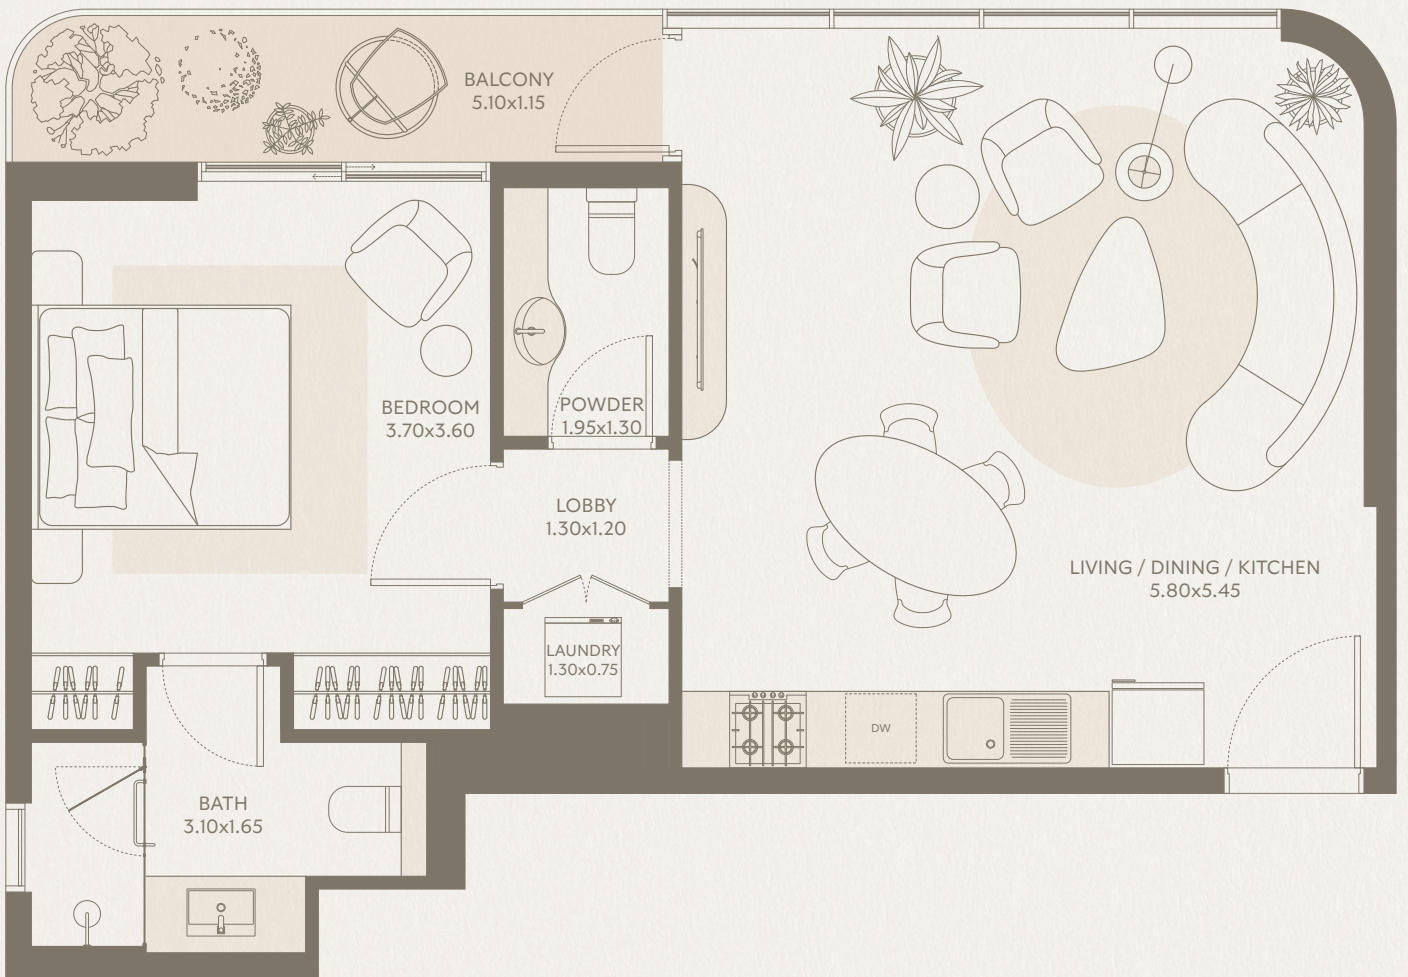

SYMPHONY

1 BEDROOM Type G2 - Unit 77

INTERIOR AREA: 676.00 SQ FT
EXTERIOR AREA: 66.00 SQ FT
TOTAL AREA: 742.00 SQ FT
FLOORS: 7