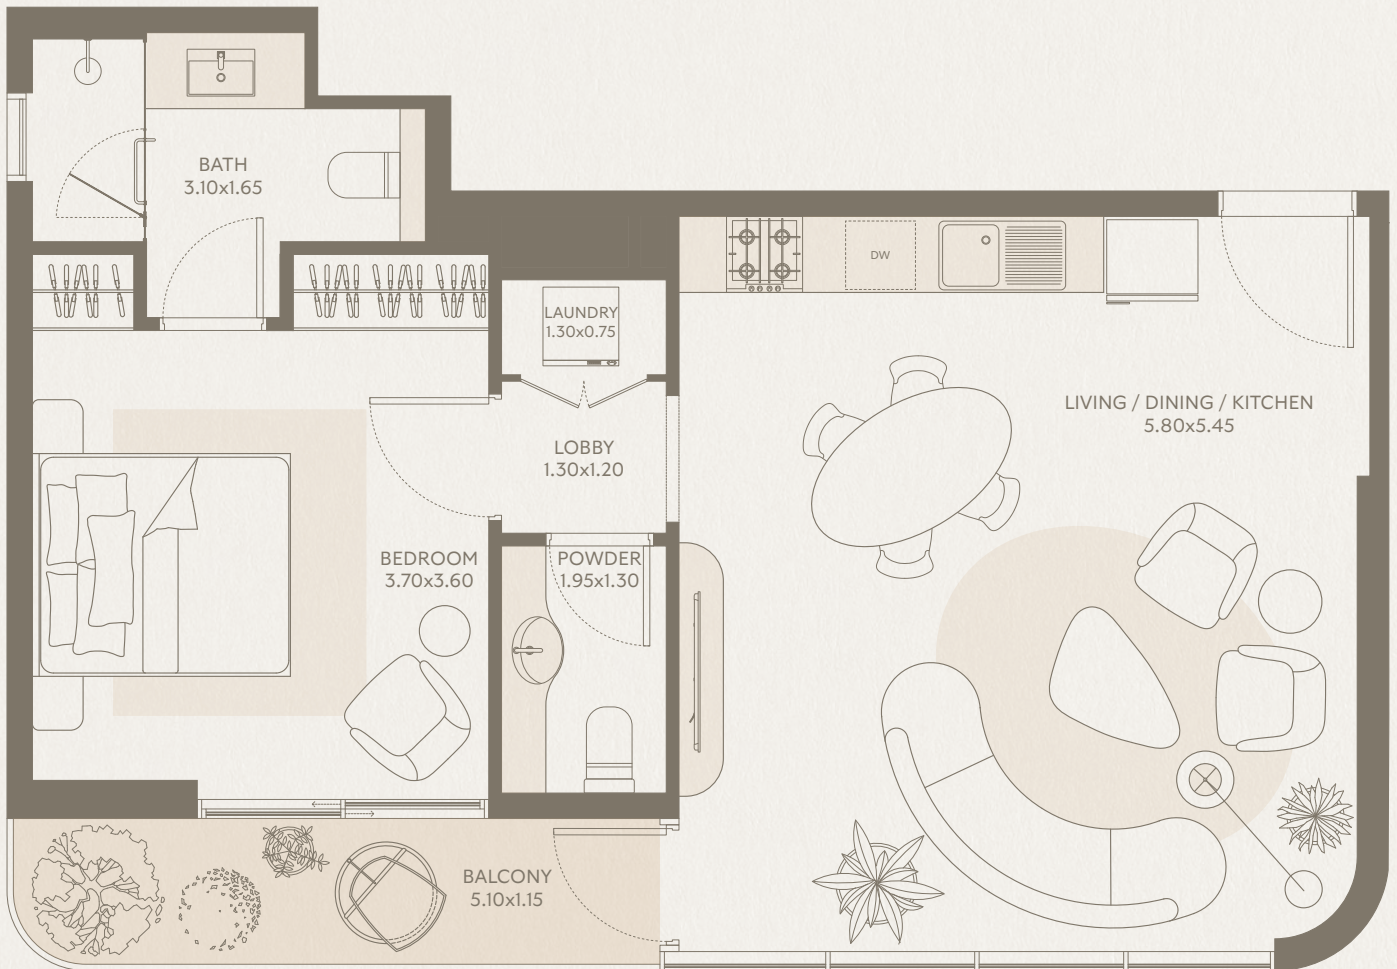

SYMPHONY

1 BEDROOM

Type H2 - Unit 78

INTERIOR AREA: 676.00 SQ FT

EXTERIOR AREA: 66.00 SQ FT

TOTAL AREA: 742.00 SQ FT

FLOORS: 7