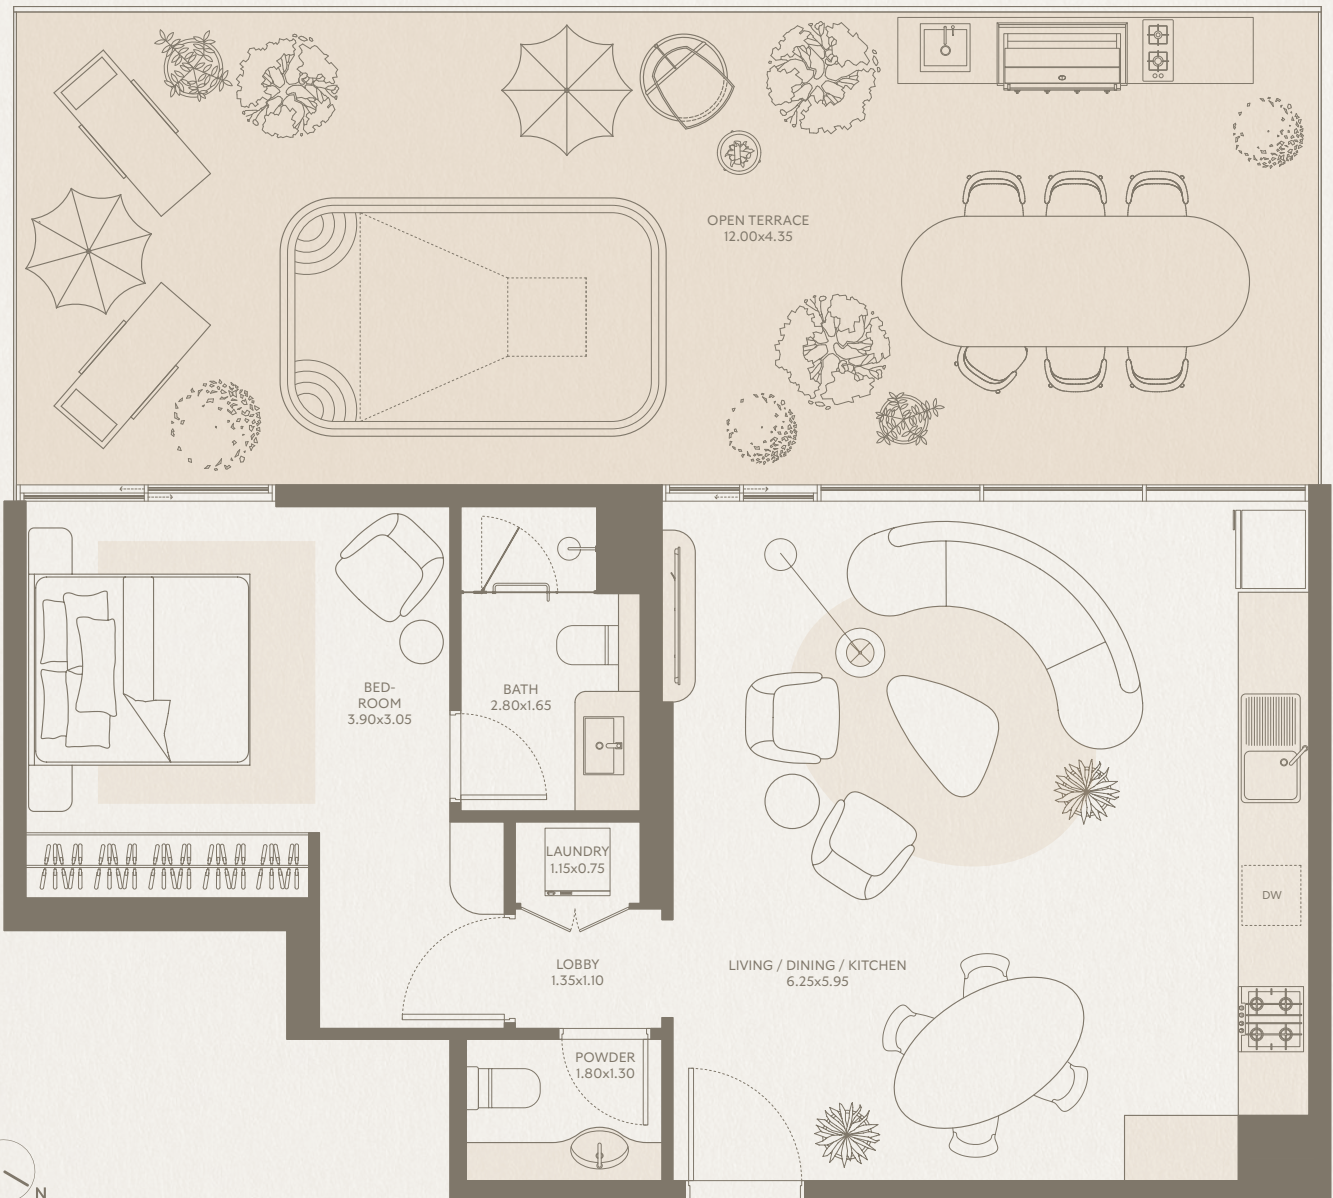

SYMPHONY

1 BEDROOM Type C1- Unit 13

INTERIOR AREA: 736.00 SQ FT
EXTERIOR AREA: 568.00 SQ FT
TOTAL AREA: 1,304.00 SQ FT
FLOORS: 1