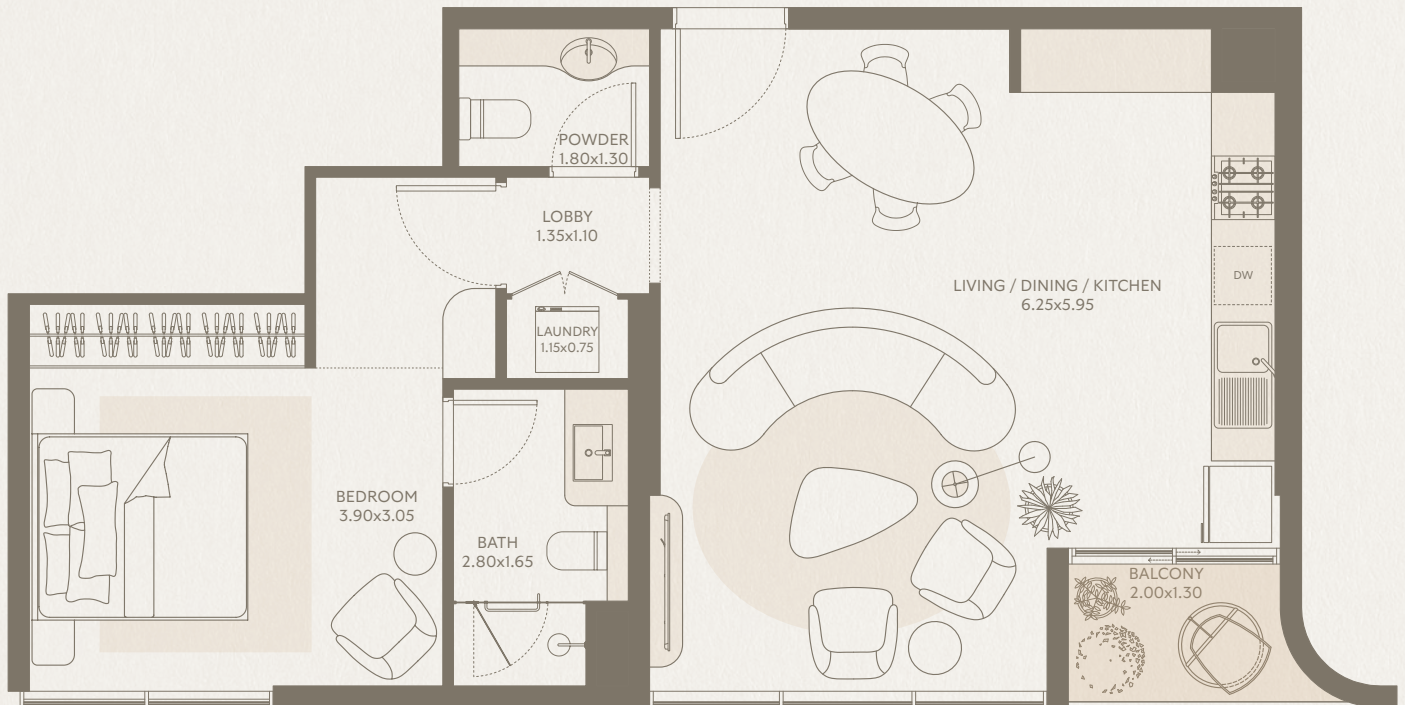

SYMPHONY

1 BEDROOM Type C2 - Unit 33

INTERIOR AREA: 705.00 SQ FT
EXTERIOR AREA: 31.00 SQ FT
TOTAL AREA: 736.00 SQ FT
FLOORS: 3

SYMPHONY

1 BEDROOM

Type D2 - Unit 34

INTERIOR AREA: 701.00 SQ FT

EXTERIOR AREA: 31.00 SQ FT

TOTAL AREA: 732.00 SQ FT

FLOORS: 3

SYMPHONY

1 BEDROOM Type E2 - Unit 35

INTERIOR AREA: 663.00 SQ FT
EXTERIOR AREA: 31.00 SQ FT
TOTAL AREA: 694.00 SQ FT
FLOORS: 3

SYMPHONY

1 BEDROOM Type F2 - Unit 36

INTERIOR AREA: 701.00 SQ FT
EXTERIOR AREA: 31.00 SQ FT
TOTAL AREA: 732.00 SQ FT
FLOORS: 3