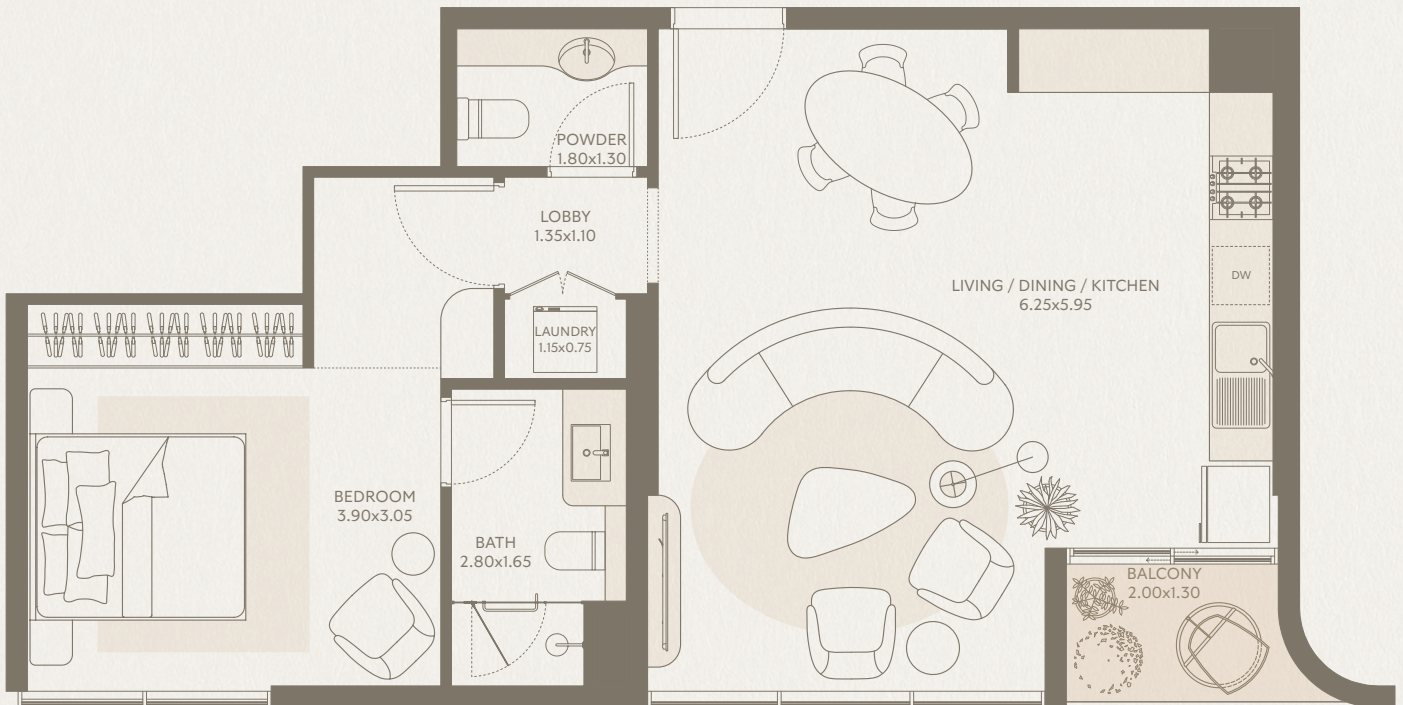

SYMPHONY

1 BEDROOM

Type D2 - Unit 84

INTERIOR AREA: 701.00 SQ FT

EXTERIOR AREA: 31.00 SQ FT

TOTAL AREA: 732.00 SQ FT

FLOORS: 8

SYMPHONY