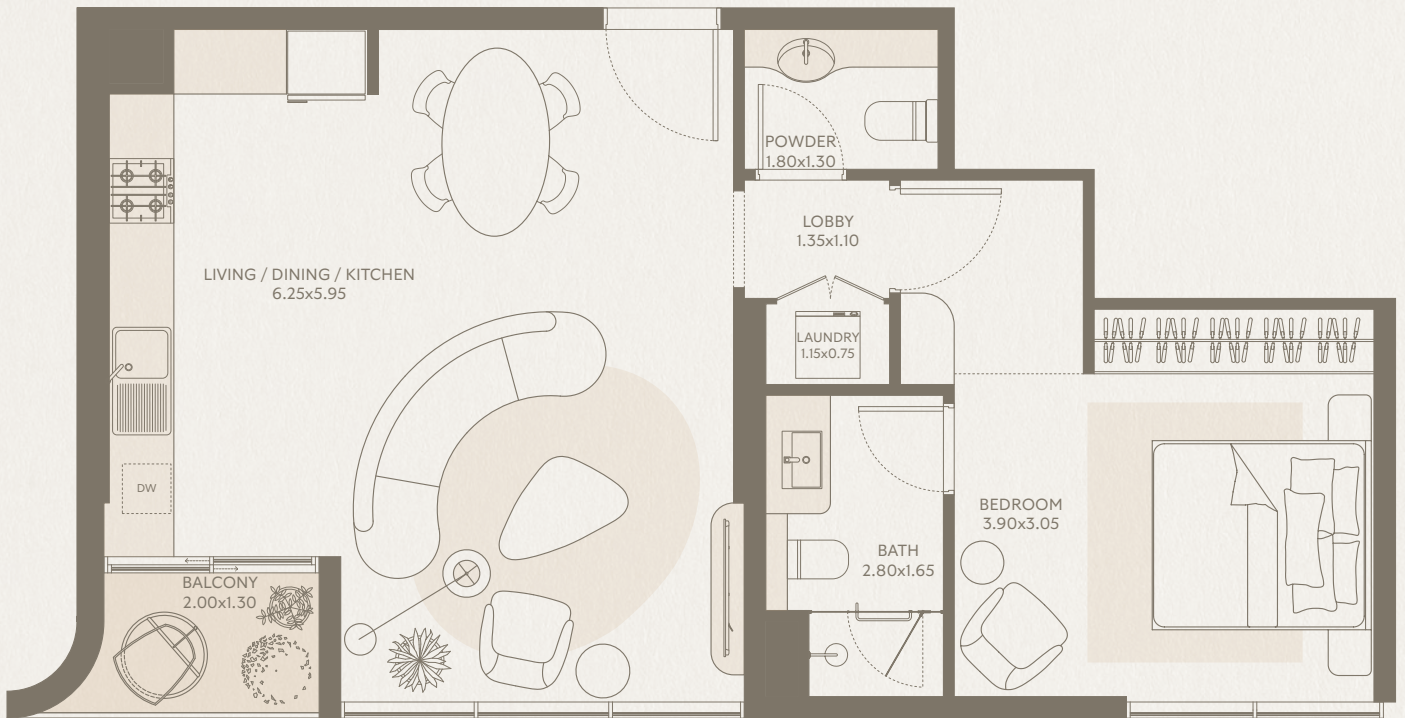

1 BEDROOM Type E2 - Unit 85

INTERIOR AREA: 663.00 SQ FT
EXTERIOR AREA: 31.00 SQ FT
TOTAL AREA: 694.00 SQ FT
FLOORS: 8

SYMPHONY

1 BEDROOM Type F2 - Unit 86

INTERIOR AREA: 701.00 SQ FT
EXTERIOR AREA: 31.00 SQ FT
TOTAL AREA: 732.00 SQ FT
FLOORS: 8