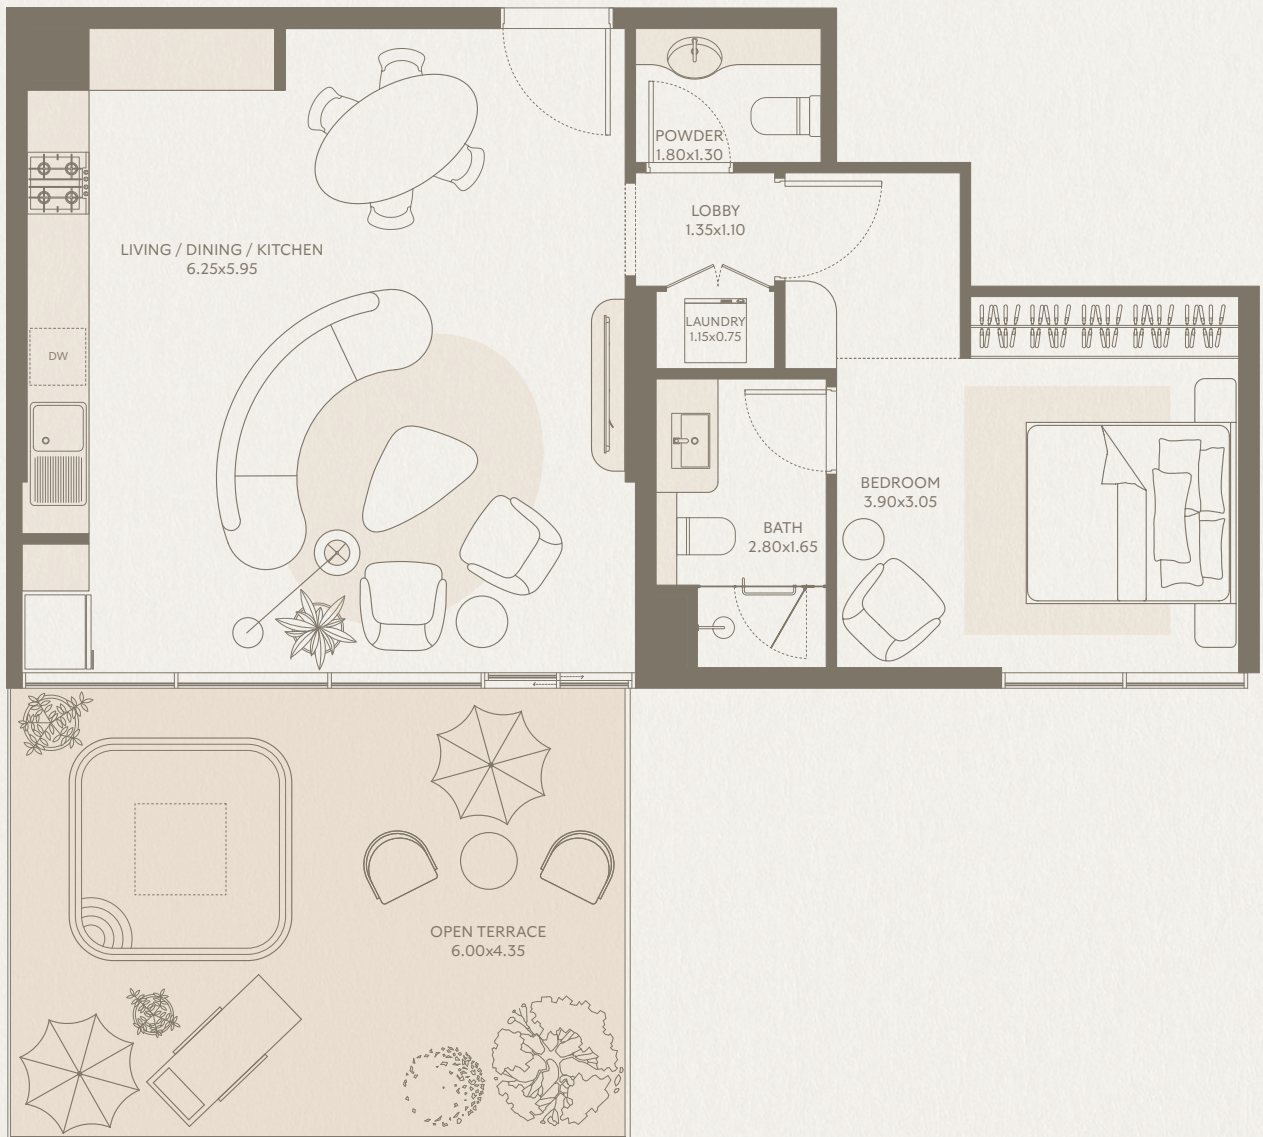

SYMPHONY

1 BEDROOM Type E1 - Unit 15

INTERIOR AREA: 694.00 SQ FT
EXTERIOR AREA: 570.00 SQ FT
TOTAL AREA: 1,264.00 SQ FT
FLOORS: 1

SYMPHONY

1 BEDROOM Type F1 - Unit 16

INTERIOR AREA: 732.00 SQ FT
EXTERIOR AREA: 285.00 SQ FT
TOTAL AREA: 1,017.00 SQ FT
FLOORS: 1

SYMPHONY

1 BEDROOM

Type G1 - Unit 17

INTERIOR AREA: 676.00 SQ FT
EXTERIOR AREA: 1,140.00 SQ FT
TOTAL AREA: 1,816.00 SQ FT
FLOORS: 1

SYMPHONY

1 BEDROOM

Type H1 - Unit 18

INTERIOR AREA: 676.00 SQ FT
EXTERIOR AREA: 1,140.00 SQ FT
TOTAL AREA: 1,816.00 SQ FT
FLOORS: 1