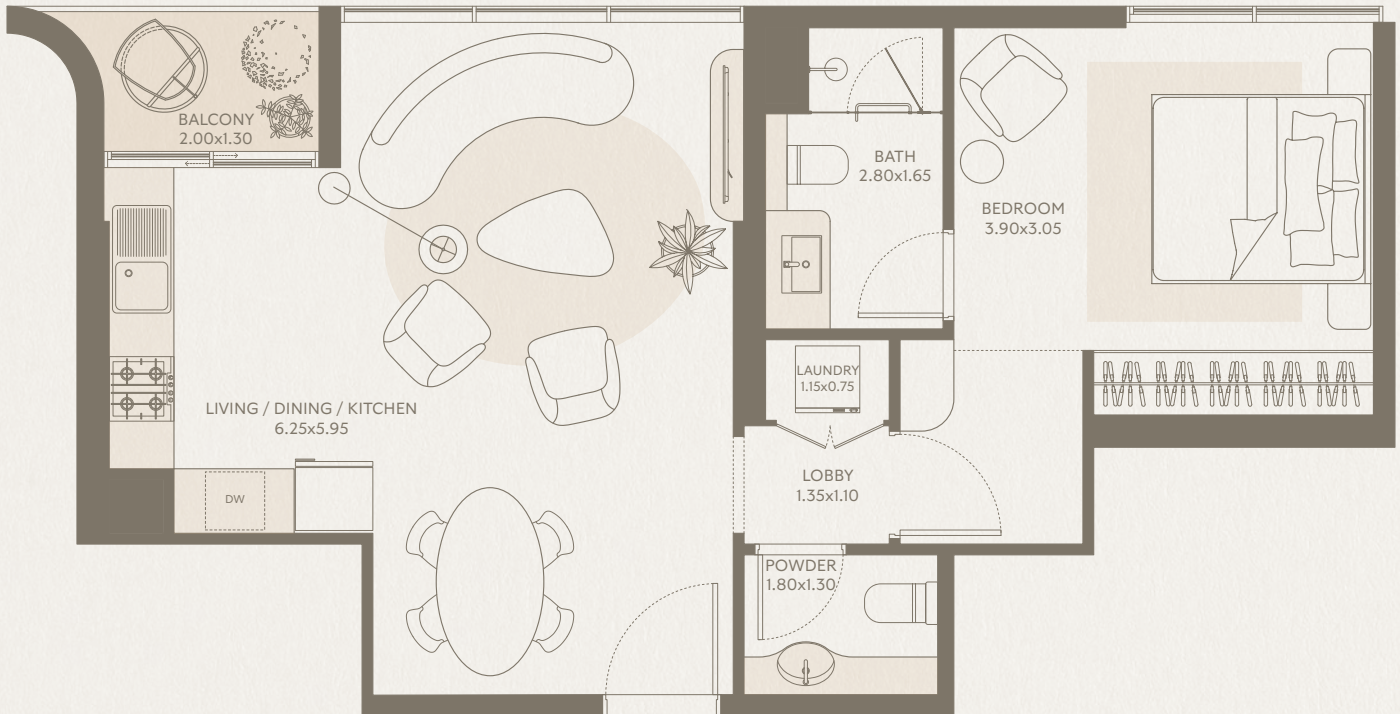

SYMPHONY

1 BEDROOM Type E2 - Unit 65

INTERIOR AREA: 663.00 SQ FT
EXTERIOR AREA: 31.00 SQ FT
TOTAL AREA: 694.00 SQ FT
FLOORS: 6