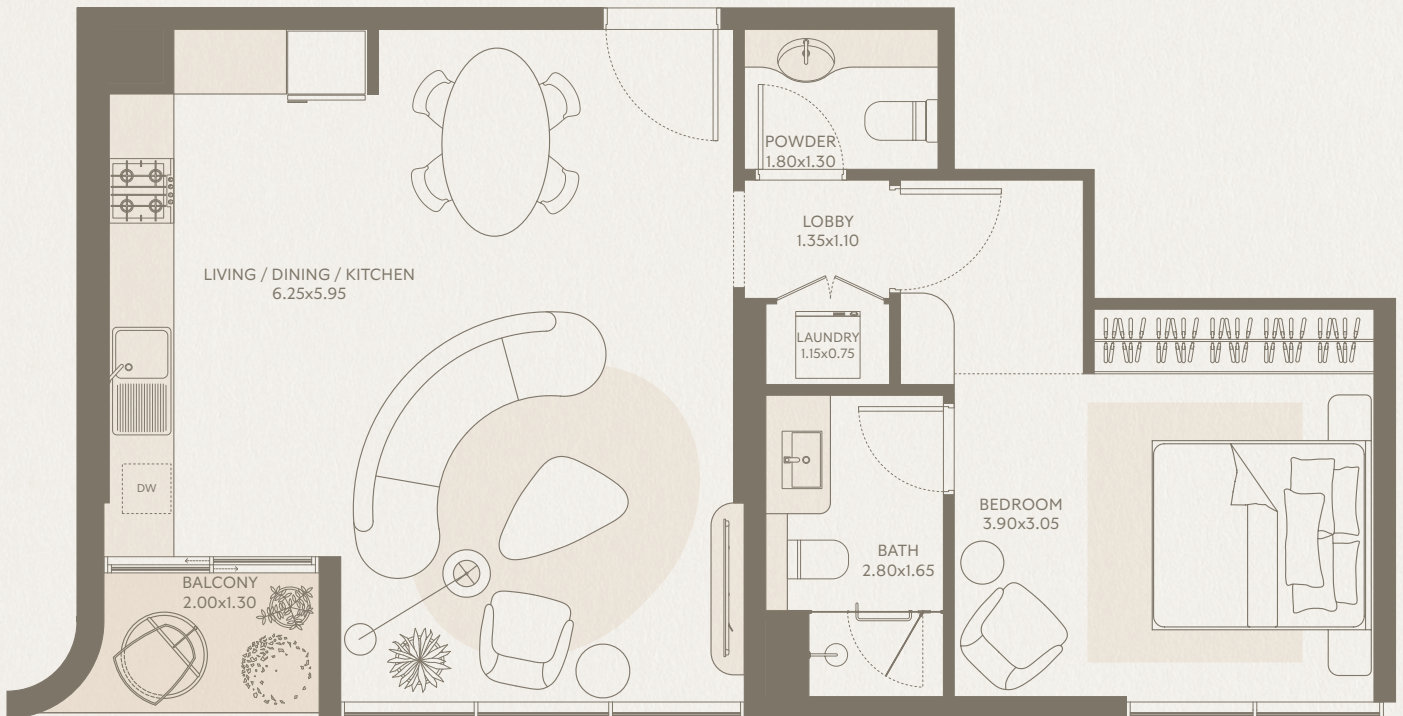

SYMPHONY

1 BEDROOM Type E2 - Unit 75

INTERIOR AREA: 663.00 SQ FT
EXTERIOR AREA: 31.00 SQ FT
TOTAL AREA: 694.00 SQ FT
FLOORS: 7

SYMPHONY

1 BEDROOM Type F2 - Unit 76

INTERIOR AREA: 701.00 SQ FT
EXTERIOR AREA: 31.00 SQ FT
TOTAL AREA: 732.00 SQ FT
FLOORS: 7