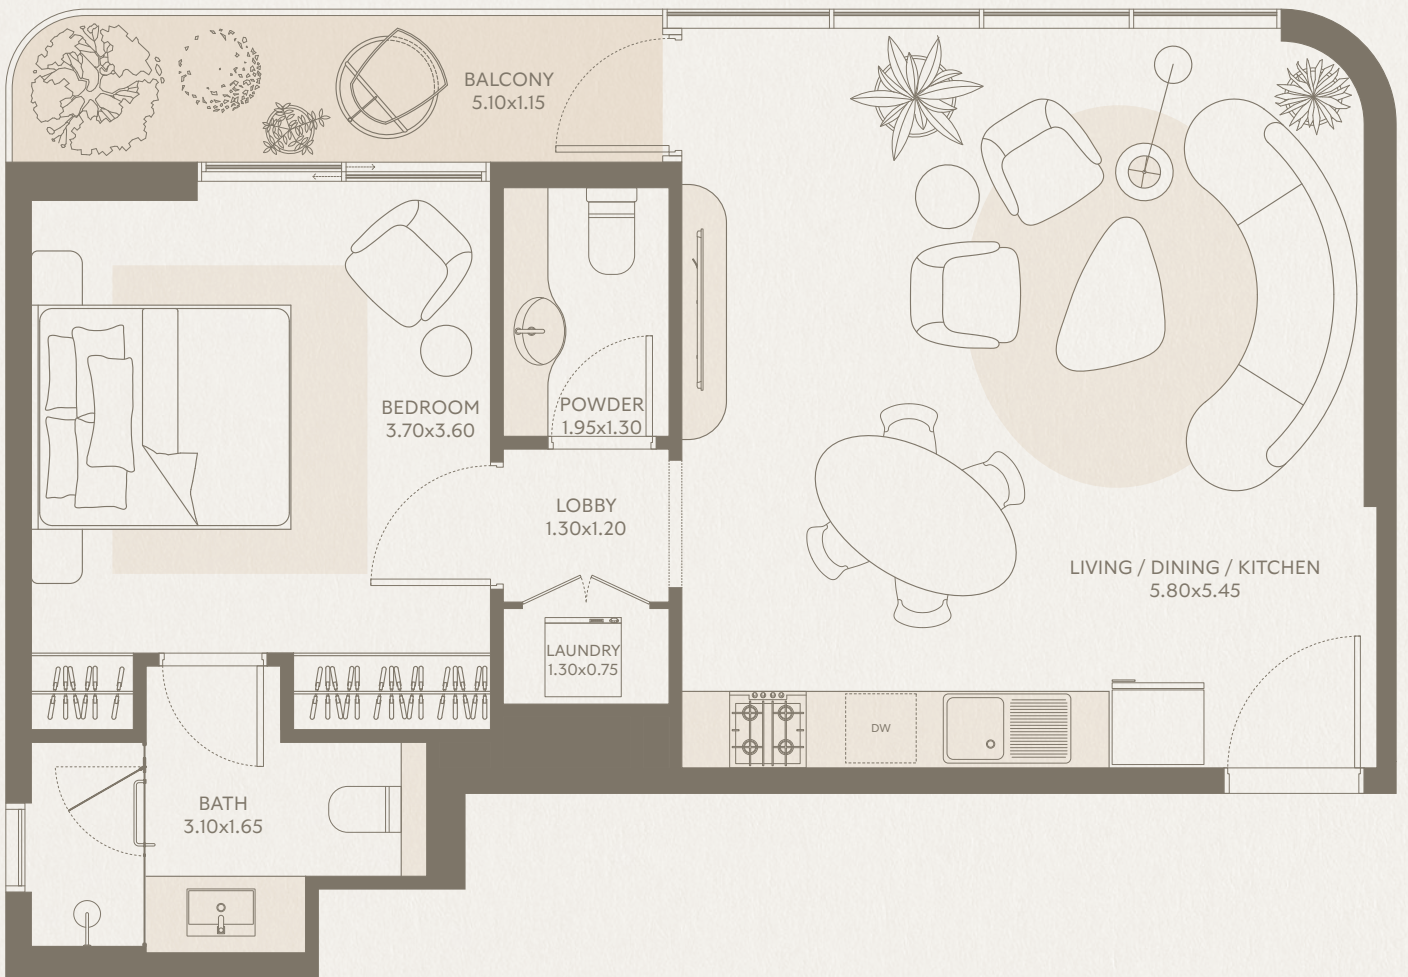

SYMPHONY

1 BEDROOM Type G2 - Unit 57

INTERIOR AREA: 676.00 SQ FT
EXTERIOR AREA: 66.00 SQ FT
TOTAL AREA: 742.00 SQ FT
FLOORS: 5