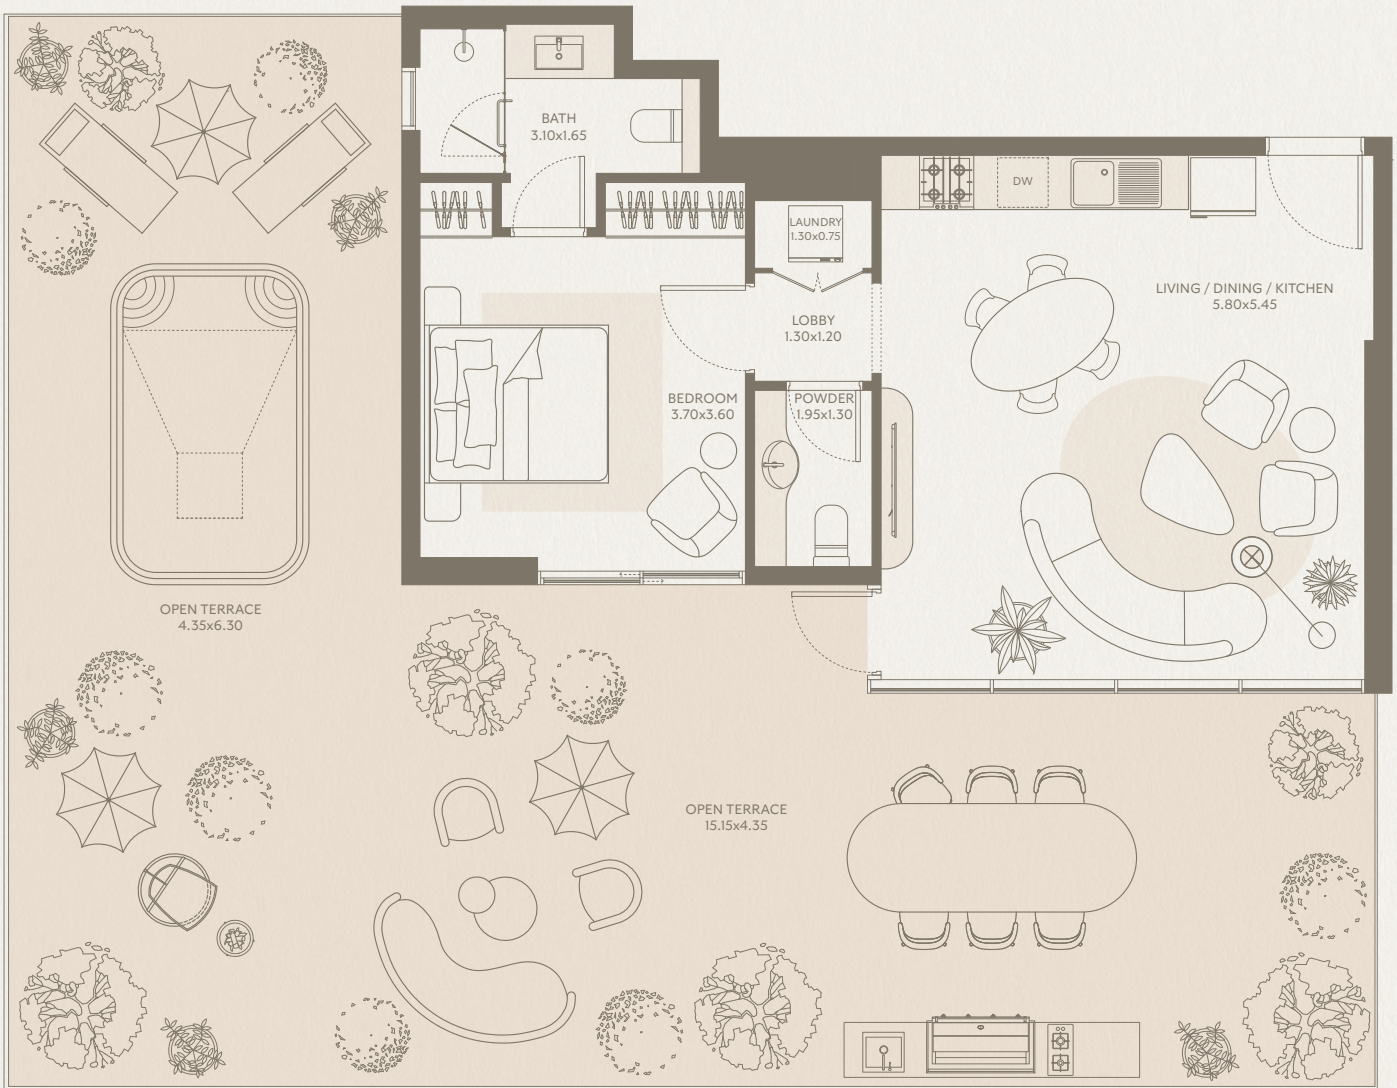

SYMPHONY

1 BEDROOM

Type G1 - Unit 17

INTERIOR AREA: 676.00 SQ FT
EXTERIOR AREA: 1,140.00 SQ FT
TOTAL AREA: 1,816.00 SQ FT
FLOORS: 1

SYMPHONY

1 BEDROOM

Type H1 - Unit 18

INTERIOR AREA: 676.00 SQ FT
EXTERIOR AREA: 1,140.00 SQ FT
TOTAL AREA: 1,816.00 SQ FT
FLOORS: 1