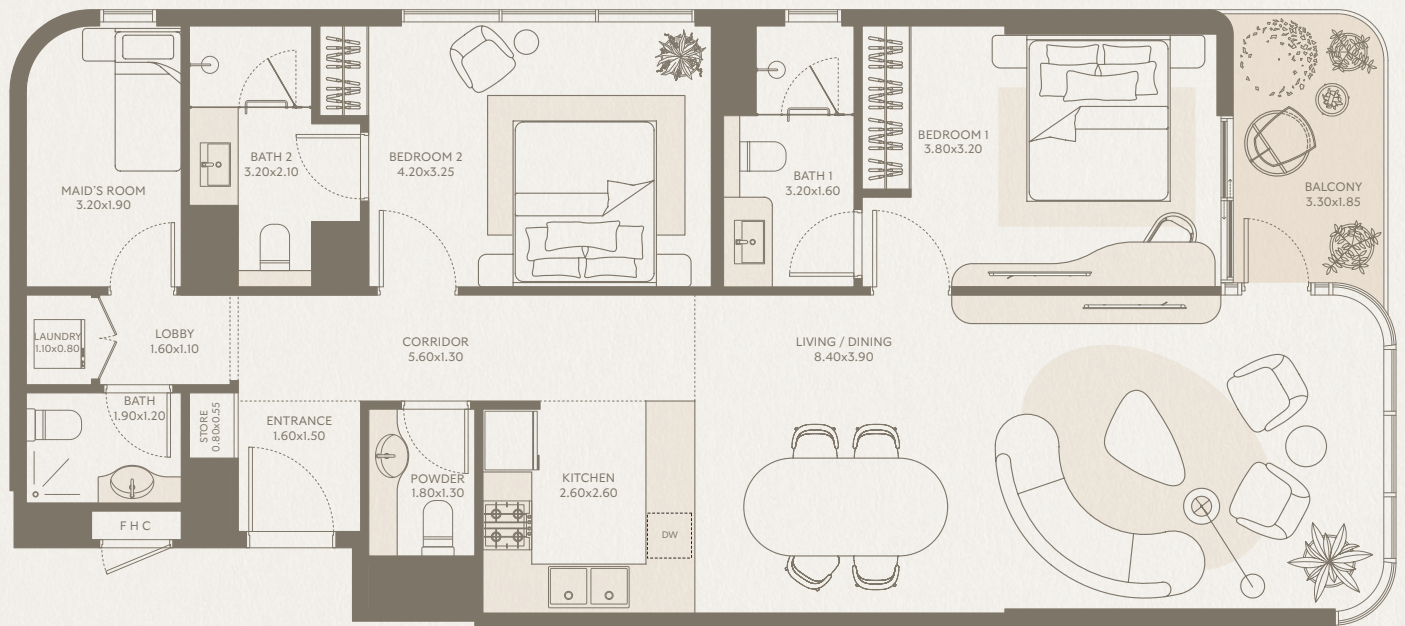

SYMPHONY

1 BEDROOM

Type G1 - Unit 17

INTERIOR AREA: 676.00 SQ FT
EXTERIOR AREA: 1,140.00 SQ FT
TOTAL AREA: 1,816.00 SQ FT
FLOORS: 1

SYMPHONY

1 BEDROOM

Type H1 - Unit 18

INTERIOR AREA: 676.00 SQ FT
EXTERIOR AREA: 1,140.00 SQ FT
TOTAL AREA: 1,816.00 SQ FT
FLOORS: 1

SYMPHONY

2 BEDROOM Type A2 - Unit 21

INTERIOR AREA: 1,203.00 SQ FT

EXTERIOR AREA: 69.00 SQ FT

TOTAL AREA: 1,272.00 SQ FT

FLOORS: 2

SYMPHONY

2 BEDROOM Type B2 - Unit 22

INTERIOR AREA: 1,007.00 SQ FT
EXTERIOR AREA: 80.00 SQ FT
TOTAL AREA: 1,087.00 SQ FT
FLOORS: 2

SYMPHONY

1 BEDROOM Type C2 - Unit 23

INTERIOR AREA: 705.00 SQ FT
EXTERIOR AREA: 31.00 SQ FT
TOTAL AREA: 736.00 SQ FT
FLOORS: 2