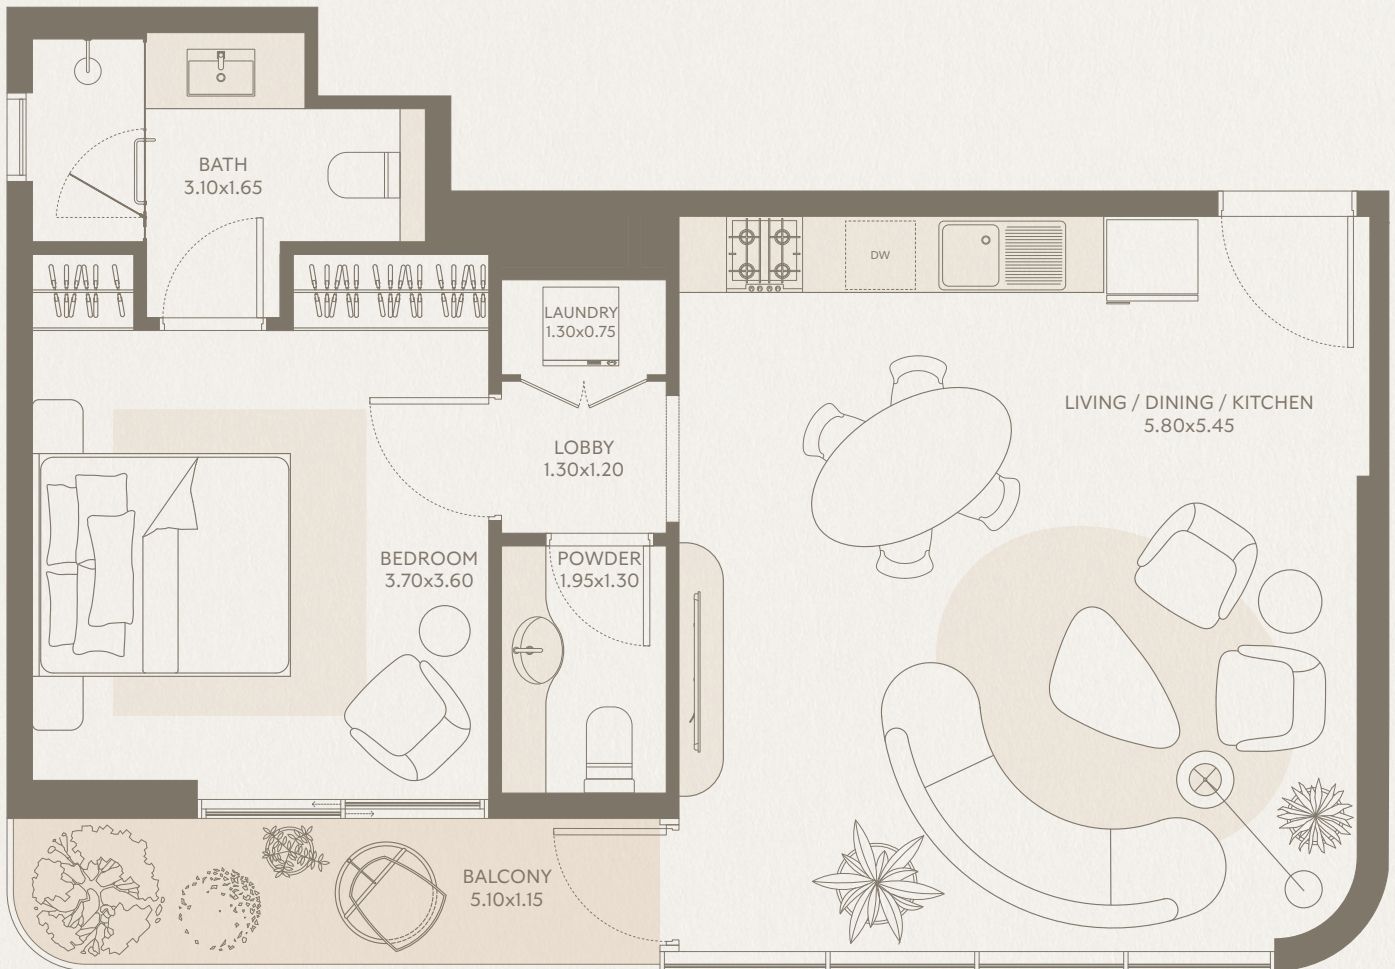

Type H2 - Unit 38

INTERIOR AREA: 676.00 SQ FT

EXTERIOR AREA: 66.00 SQ FT

TOTAL AREA: 742.00 SQ FT

FLOORS: 3

SYMPHONY

2 BEDROOM Type A2 - Unit 41

INTERIOR AREA: 1,203.00 SQ FT