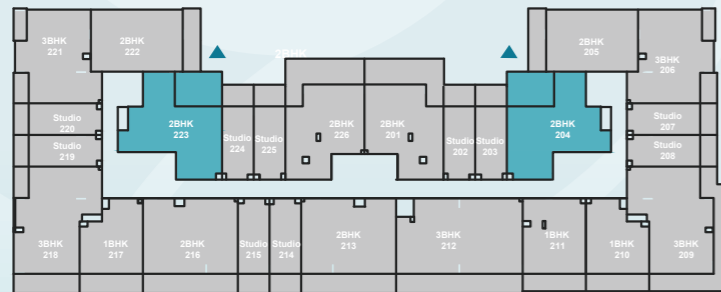

LEVEL 1

Flat area	772.74 sqft	71.79 sqm
Balcony area	684.05 sqft	63.55 sqm
Total area	1,456.79 sqft	135.34 sqm

EXPO CITY

AI Maktoum
International
Airport

Expo road

Road

PARK VIEW

SARAY SOUTH
RESIDENCES

SARAY SOUTH
RESIDENCES

2 BEDROOM APARTMENT + MAID TYPE D

LEVEL 1-4

Flat area	852.82 sqft	79.23 sqm
Balcony area	203.44 sqft	18.90 sqm
Total area	1,056.26 sqft	98.13 sqm

EXPO CITY

Al Maktoum
International
Airport

Expo road

Road

PARK VIEW

SARAY SOUTH
RESIDENCES

1 BEDROOM APARTMENT + STORE TYPE A-1

LEVEL 1-4

Flat area	512.58 sqft	47.62 sqm
Balcony area	137.24 sqft	12.75 sqm
Total area	649.82 sqft	60.37 sqm

EXPO CITY

AI Maktoum
International
Airport

Expo road

Road

PARK VIEW

SARAY SOUTH
RESIDENCES

1 BEDROOM APARTMENT + STORE TYPE A-2

LEVEL 1-4

Flat area	512.58 sqft	47.62 sqm
Balcony area	151.88 sqft	14.11 sqm
Total area	664.46 sqft	61.73 sqm