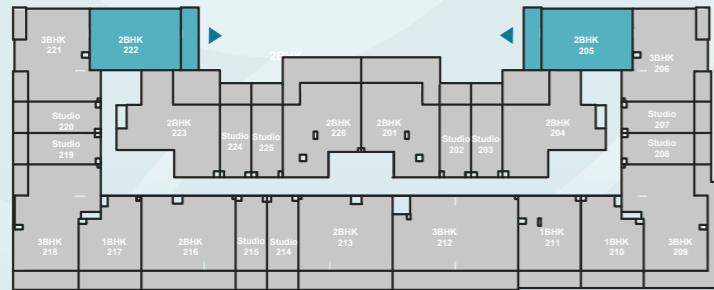

AI Maktoum
International
Airport

Expo road

Road

PARK VIEW

SARAY SOUTH
RESIDENCES

2 BEDROOM APARTMENT + MAID TYPE A

LEVEL 1-4

Flat area	879.63 sqft	81.72 sqm
Balcony area	227.76 sqft	21.16 sqm
Total area	1107.39 sqft	102.88 sqm

EXPO CITY

Al Maktoum
International
Airport

Expo road

Road

PARK VIEW

SARAY SOUTH
RESIDENCES

2 BEDROOM APARTMENT TYPE B

LEVEL 1-4

Flat area	706.65 sqft	65.65 sqm
Balcony area	137.99 sqft	12.82 sqm
Total area	844.64 sqft	78.47 sqm

EXPO CITY

Al Maktoum
International
Airport

Expo road

Road

PARK VIEW

SARAY SOUTH
RESIDENCES

2 BEDROOM APARTMENT + JACUZZI TYPE C - 1

LEVEL 1

Flat area	772.74 sqft	71.79 sqm
Balcony area	684.05 sqft	63.55 sqm
Total area	1,456.79 sqft	135.34 sqm

EXPO CITY

AI Maktoum
International
Airport

Expo road

Road

PARK VIEW

SARAY SOUTH
RESIDENCES