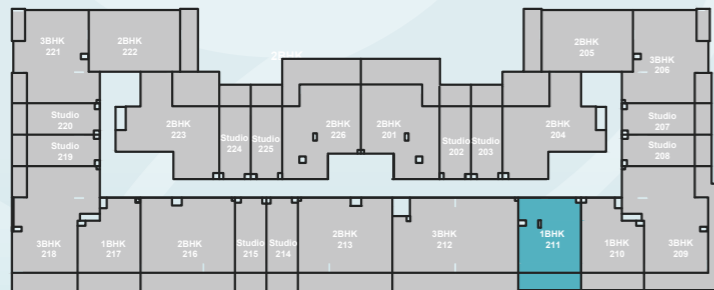

AI Maktoum
International
Airport

Expo road

Road

PARK VIEW

SARAY SOUTH
RESIDENCES

1 BEDROOM APARTMENT + STORE TYPE A-2

LEVEL 1-4

Flat area	512.58 sqft	47.62 sqm
Balcony area	151.88 sqft	14.11 sqm
Total area	664.46 sqft	61.73 sqm

EXPO CITY

AI Maktoum
International
Airport

Expo road

Road

PARK VIEW

SARAY SOUTH
RESIDENCES

1 BEDROOM APARTMENT + STUDY TYPE B

LEVEL 1-4

Flat area	583.40 sqft	54.20 sqm
Balcony area	137.24 sqft	12.75 sqm
Total area	720.64 sqft	66.95 sqm

EXPO CITY

AI Maktoum
International
Airport

Expo road

Road

PARK VIEW

SARAY SOUTH
RESIDENCES

STUDIO APARTMENT TYPE A LEVEL 1-4

Flat area	290.41 sqft	26.98 sqm
Balcony area	75.89 sqft	7.05 sqm
Total area	366.30 sqft	34.03 sqm

EXPO CITY

Al Maktoum
International
Airport

Expo road

Road

PARK VIEW

SARAY SOUTH
RESIDENCES

STUDIO APARTMENT + JACUZZI TYPE B - 1