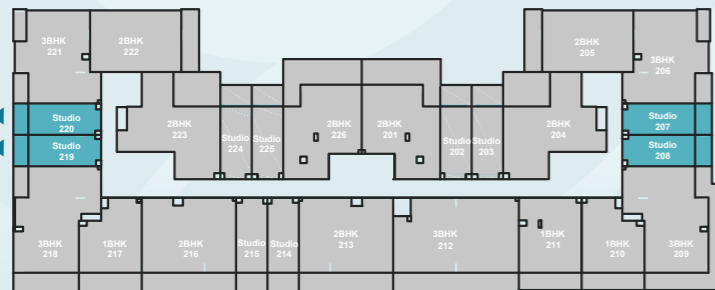

STUDIO APARTMENT TYPE B - 2 LEVEL 2-4

Flat area	281.15 sqft	26.12 sqm
Balcony area	66.84 sqft	6.21 sqm
Total area	348.00 sqft	32.33 sqm

EXPO CITY

Al Maktoum
International
Airport

Expo road

Road

PARK VIEW

SARAY SOUTH
RESIDENCES

STUDIO APARTMENT TYPE B - 3

LEVEL 1-4

Flat area	281.15 sqft	26.12 sqm
Balcony area	59.52 sqft	5.53 sqm
Total area	340.68 sqft	31.65 sqm

EXPO CITY

Al Maktoum
International
Airport

Expo road

Road

PARK VIEW