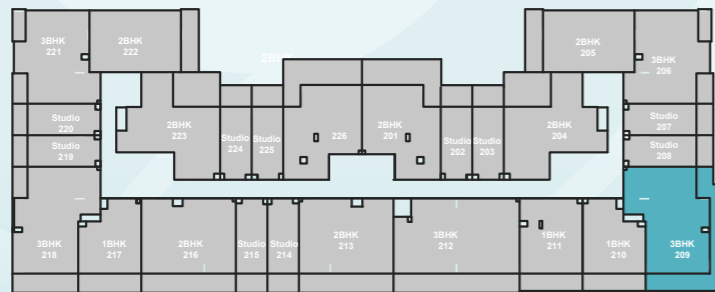

3 BEDROOM APARTMENT+ MAID TYPE A-1

LEVEL 1-4

Flat area	935.92 sqft	86.95 sqm
Balcony area	407.41 sqft	37.85 sqm
Total area	1343.33 sqft	124.80 sqm

EXPO CITY

Al Maktoum
International
Airport

Expo road

Road

PARK VIEW

SARAY SOUTH
RESIDENCES

3 BEDROOM APARTMENT+ MAID TYPE A-2

LEVEL 1-4

Flat area	944.75 sqft	87.77 sqm
Balcony area	217.54 sqft	20.21 sqm
Total area	1162.29 sqft	107.98 sqm

EXPO CITY

AI Maktoum
International
Airport

Expo road

Road

PARK VIEW

SARAY SOUTH
RESIDENCES

3 BEDROOM APARTMENT+ MAID TYPE B

LEVEL 1-4

Flat area	1144.85 sqft	106.36 sqm
Balcony area	303.76 sqft	28.22 sqm
Total area	1448.61 sqft	134.58 sqm

EXPO CITY

Expo road

Road

PARK VIEW

SARAY SOUTH
RESIDENCES

3 BEDROOM APARTMENT TYPE C

LEVEL 1-4

Flat area	823.33 sqft	76.49 sqm
Balcony area	110.55 sqft	10.27 sqm
Total area	933.88 sqft	86.76 sqm

EXPO CITY