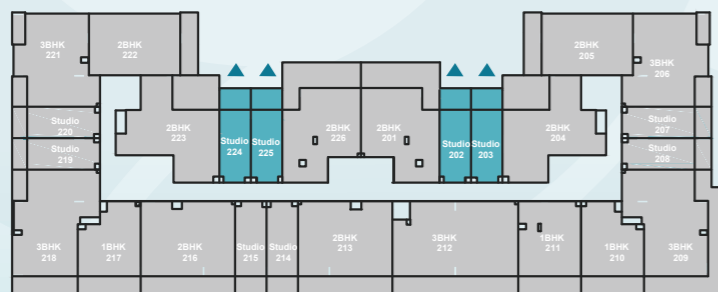

LEVEL 1

Flat area	281.15 sqft	26.12 sqm
Balcony area	136.27 sqft	12.66 sqm
Total area	417.42 sqft	38.78 sqm

EXPO CITY

Al Maktoum
International
Airport

Expo road

Road

PARK VIEW

SARAY SOUTH
RESIDENCES

STUDIO APARTMENT TYPE B - 2 LEVEL 2-4

Flat area	281.15 sqft	26.12 sqm
Balcony area	66.84 sqft	6.21 sqm
Total area	348.00 sqft	32.33 sqm

EXPO CITY

Al Maktoum
International
Airport

Expo road

Road

PARK VIEW

SARAY SOUTH
RESIDENCES

STUDIO APARTMENT TYPE B - 3

LEVEL 1-4

Flat area	281.15 sqft	26.12 sqm
Balcony area	59.52 sqft	5.53 sqm
Total area	340.68 sqft	31.65 sqm

EXPO CITY

Al Maktoum
International
Airport

Expo road

Road

PARK VIEW