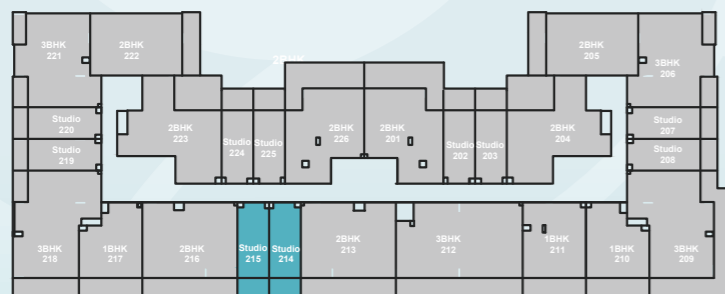

EXPO CITY

AI Maktoum
International
Airport

Expo road

Road

PARK VIEW

SARAY SOUTH
RESIDENCES

1 BEDROOM APARTMENT + STUDY TYPE B

LEVEL 1-4

Flat area	583.40 sqft	54.20 sqm
Balcony area	137.24 sqft	12.75 sqm
Total area	720.64 sqft	66.95 sqm

EXPO CITY

AI Maktoum
International
Airport

Expo road

Road

PARK VIEW

SARAY SOUTH
RESIDENCES

STUDIO APARTMENT TYPE A LEVEL 1-4

Flat area	290.41 sqft	26.98 sqm
Balcony area	75.89 sqft	7.05 sqm
Total area	366.30 sqft	34.03 sqm

EXPO CITY

Al Maktoum
International
Airport

Expo road

Road

PARK VIEW

SARAY SOUTH
RESIDENCES

STUDIO APARTMENT + JACUZZI TYPE B - 1

LEVEL 1

Flat area	281.15 sqft	26.12 sqm
Balcony area	136.27 sqft	12.66 sqm
Total area	417.42 sqft	38.78 sqm

EXPO CITY

Al Maktoum
International
Airport

Expo road

Road

PARK VIEW

SARAY SOUTH
RESIDENCES