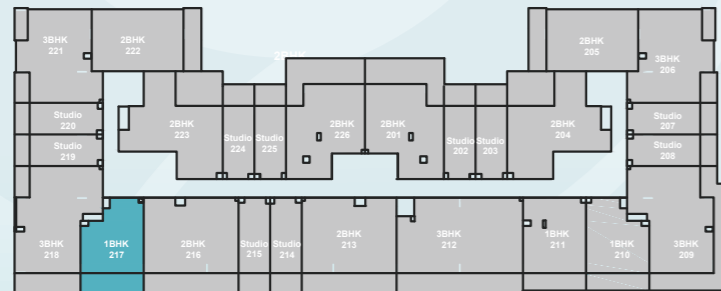

SARAY SOUTH
RESIDENCES

2 BEDROOM APARTMENT + MAID TYPE D

LEVEL 1-4

Flat area	852.82 sqft	79.23 sqm
Balcony area	203.44 sqft	18.90 sqm
Total area	1,056.26 sqft	98.13 sqm

EXPO CITY

Al Maktoum
International
Airport

AI Maktoum
International
Airport

Expo road

Road

PARK VIEW

SARAY SOUTH
RESIDENCES

1 BEDROOM APARTMENT + STORE TYPE A-2

LEVEL 1-4

Flat area	512.58 sqft	47.62 sqm
Balcony area	151.88 sqft	14.11 sqm
Total area	664.46 sqft	61.73 sqm

EXPO CITY

AI Maktoum
International
Airport

Expo road

Road

PARK VIEW

SARAY SOUTH
RESIDENCES

1 BEDROOM APARTMENT + STUDY TYPE B

LEVEL 1-4

Flat area	583.40 sqft	54.20 sqm
Balcony area	137.24 sqft	12.75 sqm
Total area	720.64 sqft	66.95 sqm

EXPO CITY

AI Maktoum
International
Airport

Expo road

Road

PARK VIEW

SARAY SOUTH
RESIDENCES

STUDIO APARTMENT TYPE A LEVEL 1-4