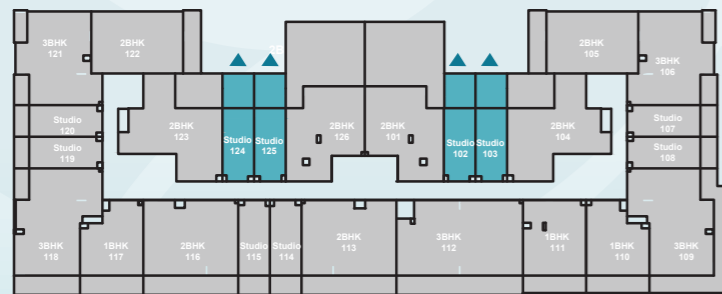

Flat area	583.40 sqft	54.20 sqm
Balcony area	137.24 sqft	12.75 sqm
Total area	720.64 sqft	66.95 sqm

EXPO CITY

AI Maktoum
International
Airport

Expo road

Road

PARK VIEW

SARAY SOUTH
RESIDENCES

STUDIO APARTMENT TYPE A LEVEL 1-4

Flat area	290.41 sqft	26.98 sqm
Balcony area	75.89 sqft	7.05 sqm
Total area	366.30 sqft	34.03 sqm

EXPO CITY

Al Maktoum
International
Airport

Expo road

Road

PARK VIEW

SARAY SOUTH
RESIDENCES

STUDIO APARTMENT + JACUZZI TYPE B - 1

LEVEL 1

Flat area	281.15 sqft	26.12 sqm
Balcony area	136.27 sqft	12.66 sqm
Total area	417.42 sqft	38.78 sqm

EXPO CITY

Al Maktoum
International
Airport

Expo road

Road

PARK VIEW

SARAY SOUTH
RESIDENCES

STUDIO APARTMENT TYPE B - 2 LEVEL 2-4

Flat area	281.15 sqft	26.12 sqm
Balcony area	66.84 sqft	6.21 sqm
Total area	348.00 sqft	32.33 sqm

EXPO CITY

Al Maktoum
International
Airport

Expo road

Road

PARK VIEW

SARAY SOUTH
RESIDENCES