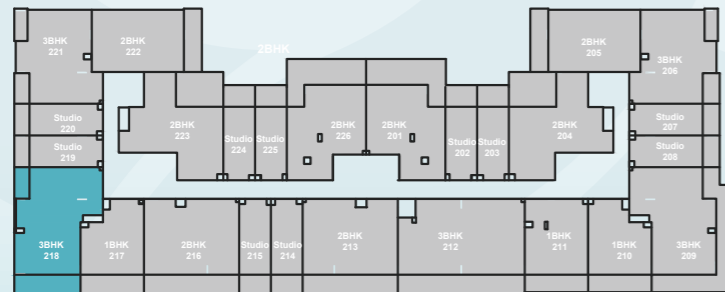

SARAY SOUTH
RESIDENCES

3 BEDROOM APARTMENT+ MAID TYPE A-2

LEVEL 1-4

Flat area	944.75 sqft	87.77 sqm
Balcony area	217.54 sqft	20.21 sqm
Total area	1162.29 sqft	107.98 sqm

EXPO CITY

AI Maktoum
International
Airport

Expo road

Road

PARK VIEW

SARAY SOUTH
RESIDENCES

3 BEDROOM APARTMENT+ MAID TYPE B

LEVEL 1-4

Flat area	1144.85 sqft	106.36 sqm
Balcony area	303.76 sqft	28.22 sqm
Total area	1448.61 sqft	134.58 sqm

EXPO CITY

Expo road

Road

PARK VIEW

SARAY SOUTH
RESIDENCES

3 BEDROOM APARTMENT TYPE C

LEVEL 1-4

Flat area	823.33 sqft	76.49 sqm
Balcony area	110.55 sqft	10.27 sqm
Total area	933.88 sqft	86.76 sqm

EXPO CITY

AI Maktoum
International
Airport

Expo road

Road

PARK VIEW

SARAY SOUTH
RESIDENCES

2 BEDROOM APARTMENT + MAID TYPE A

LEVEL 1-4

Flat area	879.63 sqft	81.72 sqm
Balcony area	227.76 sqft	21.16 sqm
Total area	1107.39 sqft	102.88 sqm