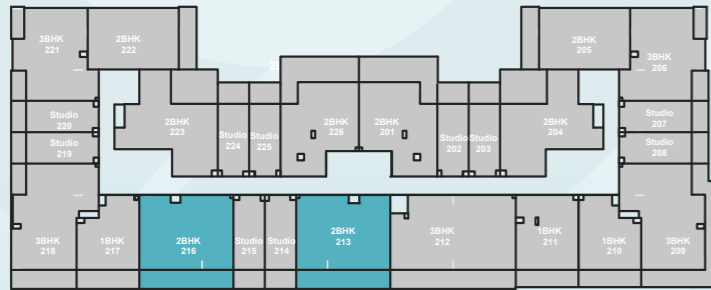

AI Maktoum
International
Airport

Expo road

Road

PARK VIEW

SARAY SOUTH
RESIDENCES

2 BEDROOM APARTMENT + MAID TYPE A

LEVEL 1-4

Flat area	879.63 sqft	81.72 sqm
Balcony area	227.76 sqft	21.16 sqm
Total area	1107.39 sqft	102.88 sqm

EXPO CITY

Al Maktoum
International
Airport

Expo road

Road

PARK VIEW

SARAY SOUTH
RESIDENCES

2 BEDROOM APARTMENT TYPE B

LEVEL 1-4

Flat area	706.65 sqft	65.65 sqm
Balcony area	137.99 sqft	12.82 sqm
Total area	844.64 sqft	78.47 sqm

EXPO CITY

Al Maktoum
International
Airport

Expo road

Road

PARK VIEW

SARAY SOUTH
RESIDENCES

2 BEDROOM APARTMENT + JACUZZI TYPE C - 1

LEVEL 1

Flat area	772.74 sqft	71.79 sqm
Balcony area	684.05 sqft	63.55 sqm
Total area	1,456.79 sqft	135.34 sqm

EXPO CITY

AI Maktoum
International
Airport

Expo road

Road

PARK VIEW

SARAY SOUTH
RESIDENCES