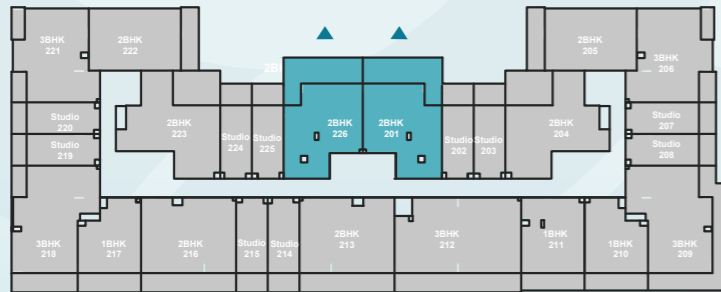

LEVEL 1

Flat area	772.74 sqft	71.79 sqm
Balcony area	684.05 sqft	63.55 sqm
Total area	1,456.79 sqft	135.34 sqm

EXPO CITY

AI Maktoum
International
Airport

Expo road

Road

PARK VIEW

SARAY SOUTH
RESIDENCES

2 BEDROOM APARTMENT TYPE C-2

LEVEL 2-4

Flat area	772.74 sqft	71.79 sqm
Balcony area	302.90 sqft	28.14 sqm
Total area	1,075.64 sqft	99.93 sqm

EXPO CITY

AI Maktoum
International
Airport

Expo road

Road

PARK VIEW

SARAY SOUTH
RESIDENCES

2 BEDROOM APARTMENT + MAID TYPE D

LEVEL 1-4

Flat area	852.82 sqft	79.23 sqm
Balcony area	203.44 sqft	18.90 sqm
Total area	1,056.26 sqft	98.13 sqm

EXPO CITY

Al Maktoum
International
Airport

AI Maktoum
International
Airport

Expo road

Road

PARK VIEW

SARAY SOUTH
RESIDENCES

1 BEDROOM APARTMENT + STORE TYPE A-2

LEVEL 1-4

Flat area	512.58 sqft	47.62 sqm
Balcony area	151.88 sqft	14.11 sqm
Total area	664.46 sqft	61.73 sqm