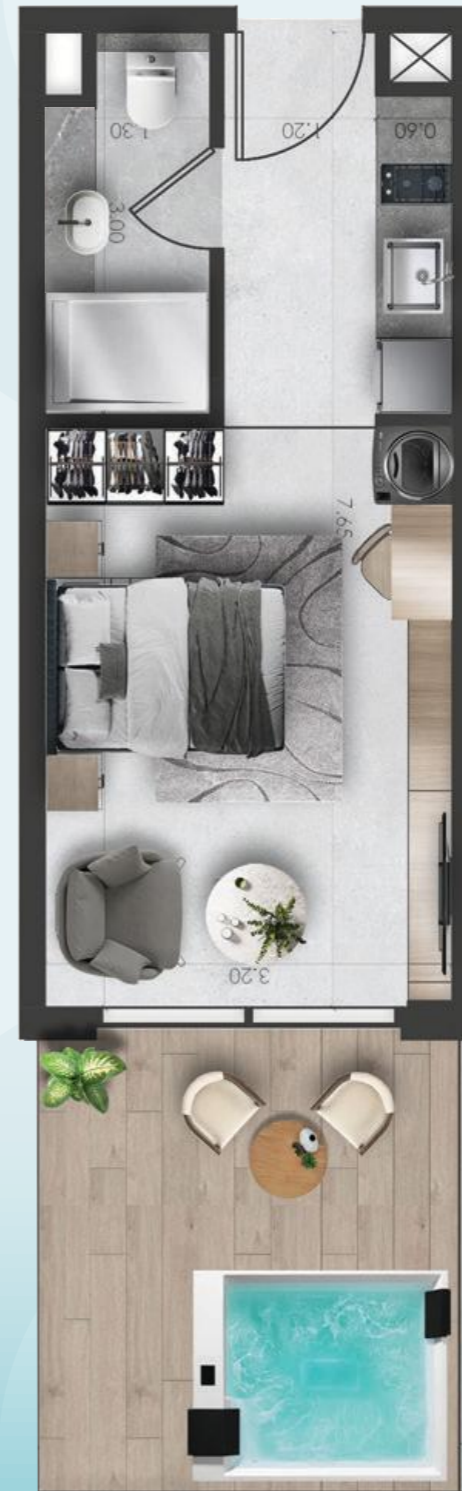

Flat area	290.41 sqft	26.98 sqm
Balcony area	75.89 sqft	7.05 sqm
Total area	366.30 sqft	34.03 sqm

EXPO CITY

Al Maktoum
International
Airport

Expo road

Road

PARK VIEW

SARAY SOUTH
RESIDENCES

STUDIO APARTMENT + JACUZZI TYPE B - 1

LEVEL 1

Flat area	281.15 sqft	26.12 sqm
Balcony area	136.27 sqft	12.66 sqm
Total area	417.42 sqft	38.78 sqm

EXPO CITY

Al Maktoum
International
Airport

Expo road

Road

PARK VIEW

SARAY SOUTH
RESIDENCES

STUDIO APARTMENT TYPE B - 2 LEVEL 2-4

Flat area	281.15 sqft	26.12 sqm
Balcony area	66.84 sqft	6.21 sqm
Total area	348.00 sqft	32.33 sqm

EXPO CITY

Al Maktoum
International
Airport

Expo road

Road

PARK VIEW

SARAY SOUTH
RESIDENCES