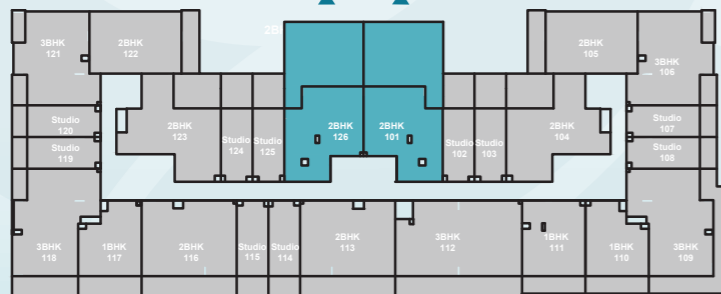

Flat area	706.65 sqft	65.65 sqm
Balcony area	137.99 sqft	12.82 sqm
Total area	844.64 sqft	78.47 sqm

EXPO CITY

Al Maktoum
International
Airport

Expo road

Road

PARK VIEW

SARAY SOUTH
RESIDENCES

2 BEDROOM APARTMENT + JACUZZI TYPE C - 1

LEVEL 1

Flat area	772.74 sqft	71.79 sqm
Balcony area	684.05 sqft	63.55 sqm
Total area	1,456.79 sqft	135.34 sqm

EXPO CITY

AI Maktoum
International
Airport

Expo road

Road

PARK VIEW

SARAY SOUTH
RESIDENCES

2 BEDROOM APARTMENT TYPE C-2

LEVEL 2-4

Flat area	772.74 sqft	71.79 sqm
Balcony area	302.90 sqft	28.14 sqm
Total area	1,075.64 sqft	99.93 sqm

EXPO CITY

AI Maktoum
International
Airport

Expo road

Road

PARK VIEW

SARAY SOUTH
RESIDENCES

2 BEDROOM APARTMENT + MAID TYPE D

LEVEL 1-4

Flat area	852.82 sqft	79.23 sqm
Balcony area	203.44 sqft	18.90 sqm
Total area	1,056.26 sqft	98.13 sqm

EXPO CITY

Al Maktoum
International
Airport