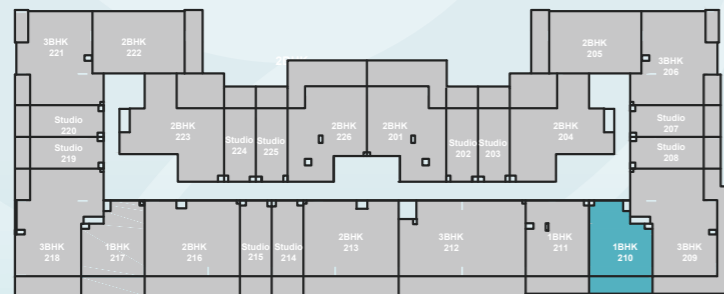

SARAY SOUTH
RESIDENCES

2 BEDROOM APARTMENT + MAID TYPE D

LEVEL 1-4

Flat area	852.82 sqft	79.23 sqm
Balcony area	203.44 sqft	18.90 sqm
Total area	1,056.26 sqft	98.13 sqm

EXPO CITY

Al Maktoum
International
Airport

Expo road

Road

PARK VIEW

SARAY SOUTH
RESIDENCES

1 BEDROOM APARTMENT + STORE TYPE A-1

LEVEL 1-4

Flat area	512.58 sqft	47.62 sqm
Balcony area	137.24 sqft	12.75 sqm
Total area	649.82 sqft	60.37 sqm

EXPO CITY

AI Maktoum
International
Airport

Expo road

Road

PARK VIEW

SARAY SOUTH
RESIDENCES

1 BEDROOM APARTMENT + STORE TYPE A-2

LEVEL 1-4

Flat area	512.58 sqft	47.62 sqm
Balcony area	151.88 sqft	14.11 sqm
Total area	664.46 sqft	61.73 sqm

EXPO CITY

AI Maktoum
International
Airport

Expo road

Road

PARK VIEW

SARAY SOUTH
RESIDENCES

1 BEDROOM APARTMENT + STUDY TYPE B

LEVEL 1-4