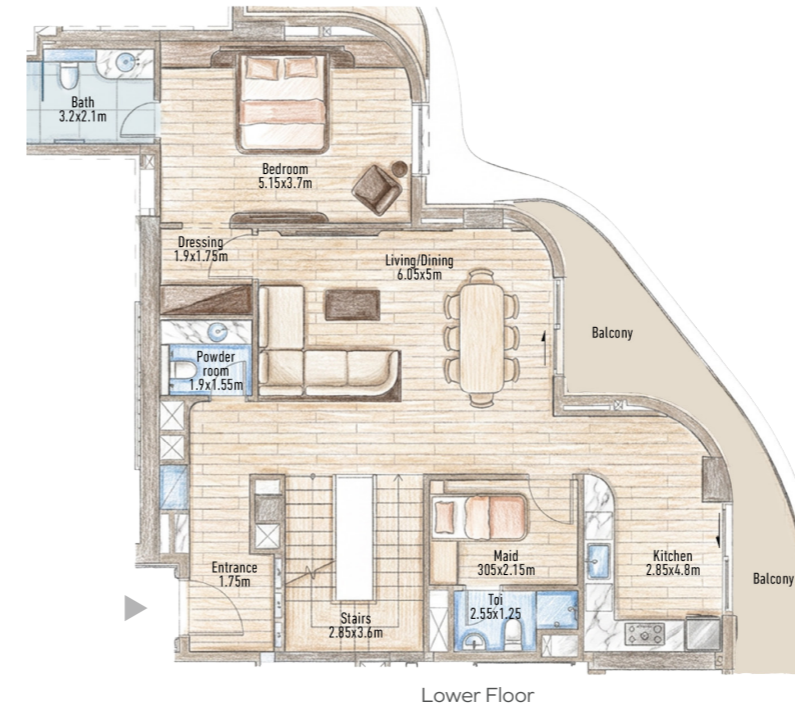

Disclaimer: Dimensions, apartments areas & layouts are indicative and may differ slightly during subsequent design development stages. Furniture shown is for illustration purpose only.

Floor Plans
Four Bedroom Sky Villa

Four Bedroom Sky Villa Type 1

Unit Type	Total Area Sqft
4 BR DX layout 01 - A (Unit 2104)	2637.18
4 BR DX layout 01 - B (Unit 2304)	2637.18

Disclaimer: Dimensions, apartments areas & layouts are indicative and may differ slightly during subsequent design development stages. Furniture shown is for illustration purpose only.