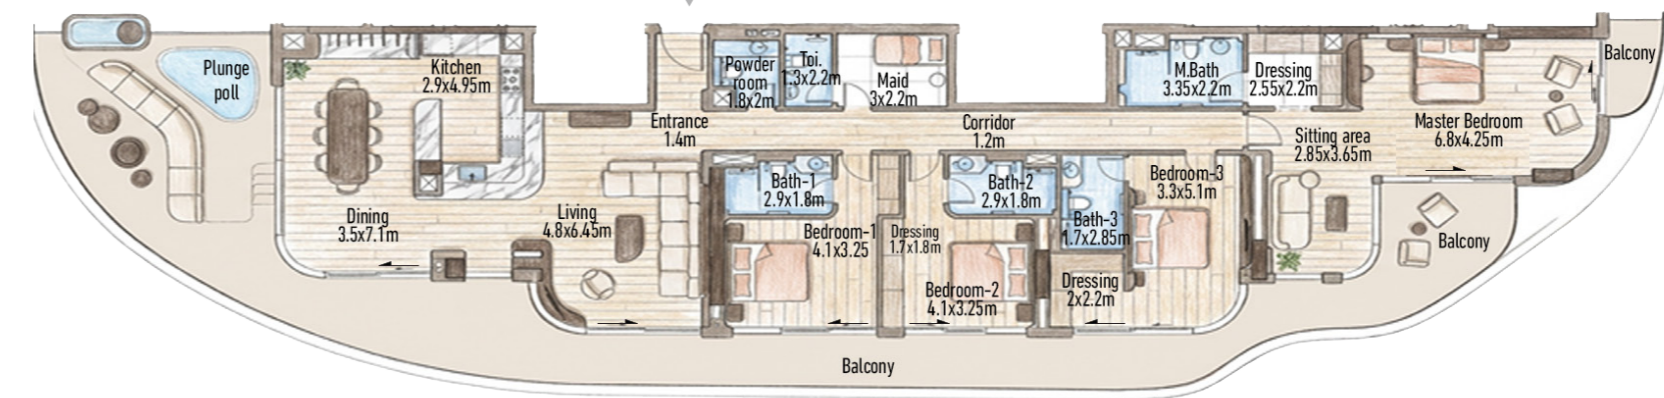

Floor Plans

Three Bedroom Units

Three Bedroom Type 1

Unit Type	Total Area Sqft
3 BR layout 01 - A (Series 1)	2521.79
3 BR layout 01 - B (Series 1)	2521.79

Disclaimer: Dimensions, apartments areas & layouts are indicative and may differ slightly during subsequent design development stages. Furniture shown is for illustration purpose only.

Floor Plans

Four Bedroom Penthouse

Four Bedroom Penthouse

Unit Type	Total Area Sqft
4 BR layout 01 - A (Unit 2103)	3814.65
4 BR layout 01 - B (Unit 2201, 2401)	3821.44
4 BR layout 01 - C (Unit 2303)	3814.65

Disclaimer: Dimensions, apartments areas & layouts are indicative and may differ slightly during subsequent design development stages. Furniture shown is for illustration purpose only.

Floor Plans
Four Bedroom Sky Villa

Four Bedroom Sky Villa Type 1

Unit Type	Total Area Sqft
4 BR DX layout 01 - A (Unit 2104)	2637.18
4 BR DX layout 01 - B (Unit 2304)	2637.18

Disclaimer: Dimensions, apartments areas & layouts are indicative and may differ slightly during subsequent design development stages. Furniture shown is for illustration purpose only.