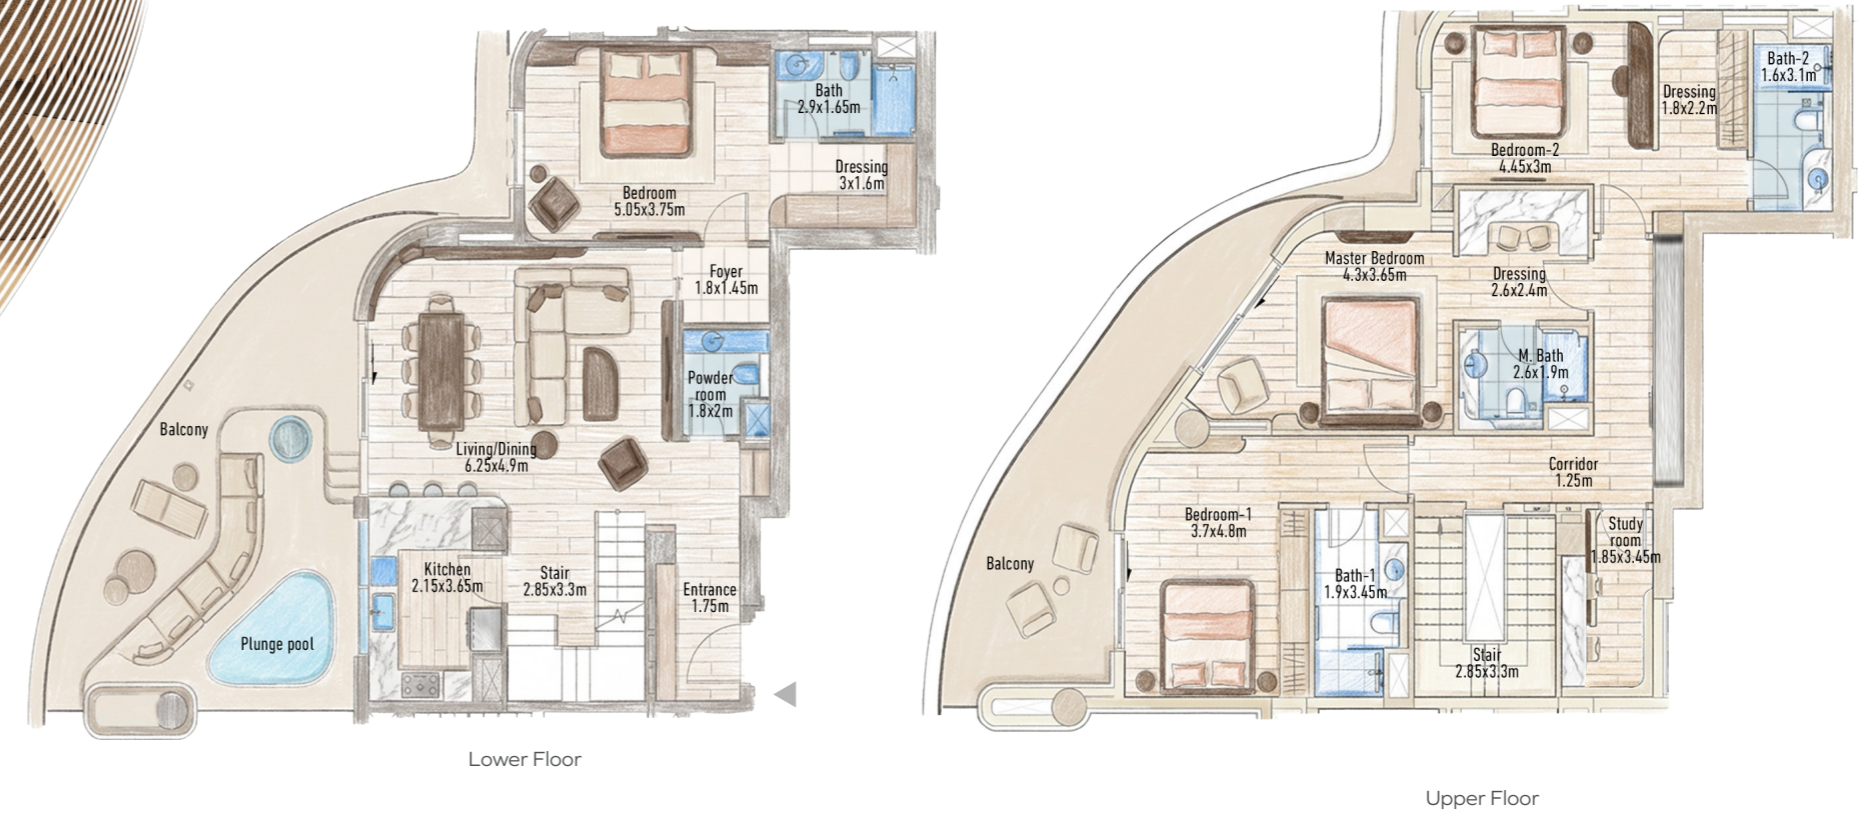

Disclaimer: Dimensions, apartments areas & layouts are indicative and may differ slightly during subsequent design development stages. Furniture shown is for illustration purpose only.

Floor Plans
Four Bedroom Sky Villa

Four Bedroom Sky Villa Type 1

Unit Type	Total Area Sqft
4 BR DX layout 01 - A (Unit 2104)	2637.18
4 BR DX layout 01 - B (Unit 2304)	2637.18

Disclaimer: Dimensions, apartments areas & layouts are indicative and may differ slightly during subsequent design development stages. Furniture shown is for illustration purpose only.

Four Bedroom Sky Villa Type 2

Unit Type	Total Area Sqft
4 BR DX layout O2 - A (Unit 2102)	2879.80
4 BR DX layout O2 - B (Unit 2302)	2880.55

Disclaimer: Dimensions, apartments areas & layouts are indicative and may differ slightly during subsequent design development stages. Furniture shown is for illustration purpose only.

Four Bedroom Sky Villa Type 3

Unit Type	Total Area Sqft
4 BR DX layout 03 (Unit 2101)	4939.49

Disclaimer: Dimensions, apartments areas & layouts are indicative and may differ slightly during subsequent design development stages. Furniture shown is for illustration purpose only.