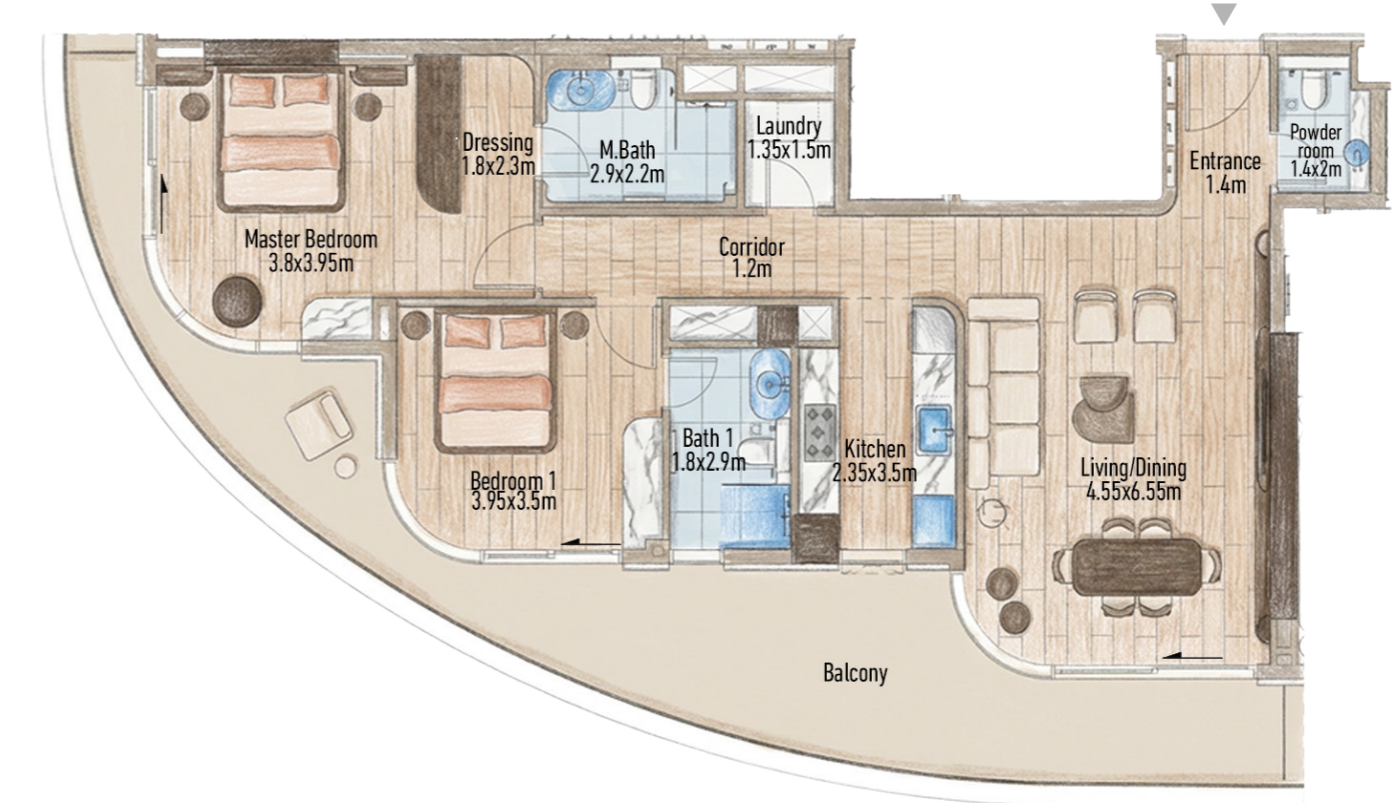

One Bedroom Type 1

Unit Type	Total Area Sqft
1 BR layout 01 (Series 4)	814.62

Disclaimer: Dimensions, apartments areas & layouts are indicative and may differ slightly during subsequent design development stages. Furniture shown is for illustration purpose only.

Floor Plans

Two Bedroom Units

Two Bedroom Type 1

Unit Type	Total Area Sqft
2 BR layout 01 - A (Series 3)	1528.17
2 BR layout 01 - B (Series 3)	1469.07
2 BR layout 01 - C (Series 3)	1529.56
2 BR layout 01 - D (Series 3)	1471.22

Disclaimer: Dimensions, apartments areas & layouts are indicative and may differ slightly during subsequent design development stages. Furniture shown is for illustration purpose only.

Two Bedroom Type 2