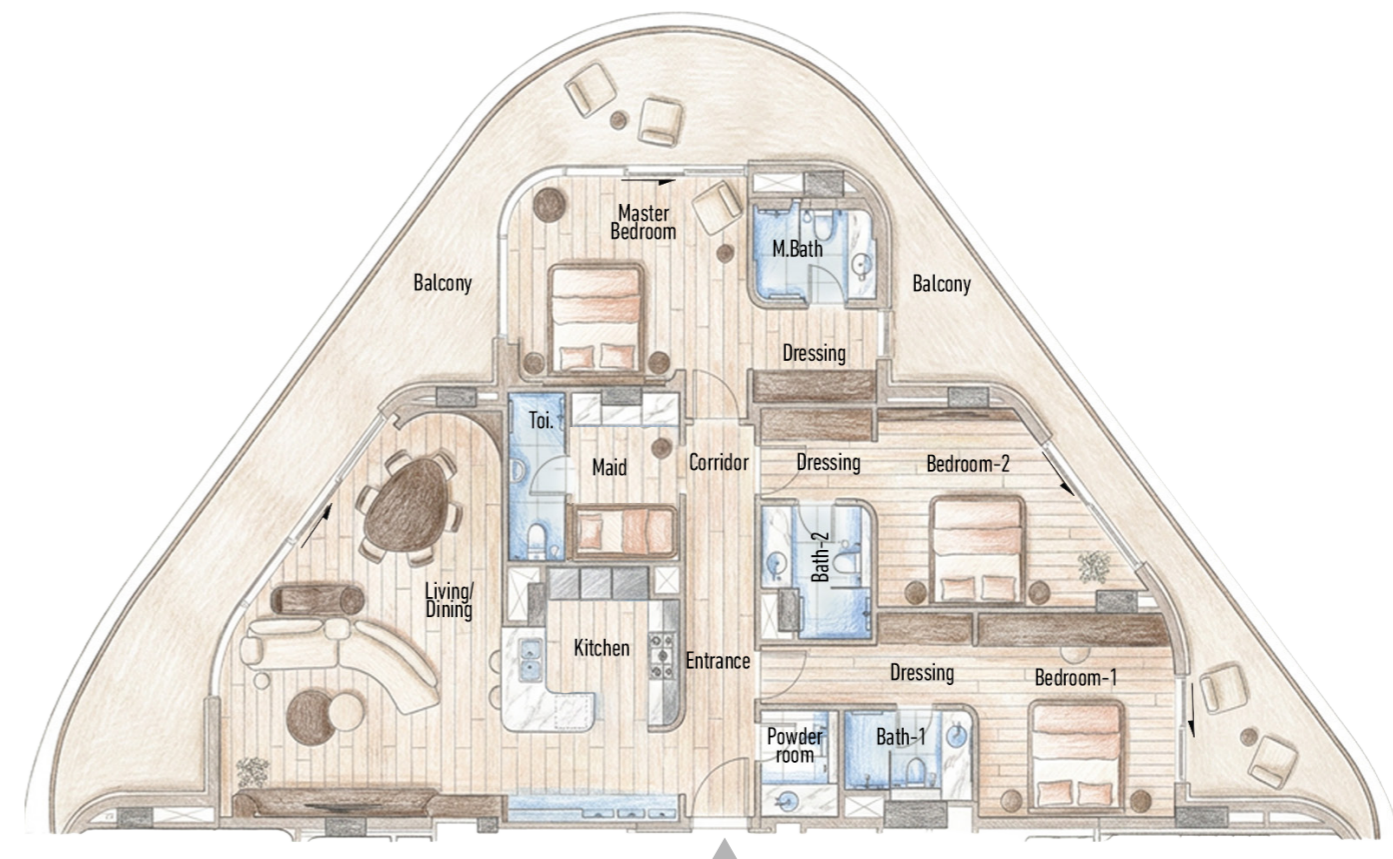

Floor Plans

Three Bedroom Units

Three Bedroom Type 1

Unit Type	Total Area Sqft
3 BR layout 01 - A (Series 1)	2521.79
3 BR layout 01 - B (Series 1)	2521.79

Disclaimer: Dimensions, apartments areas & layouts are indicative and may differ slightly during subsequent design development stages. Furniture shown is for illustration purpose only.

Disclaimer: Dimensions, apartments areas & layouts are indicative and may differ slightly during subsequent design development stages. Furniture shown is for illustration purpose only.

Floor Plans
Four Bedroom Sky Villa