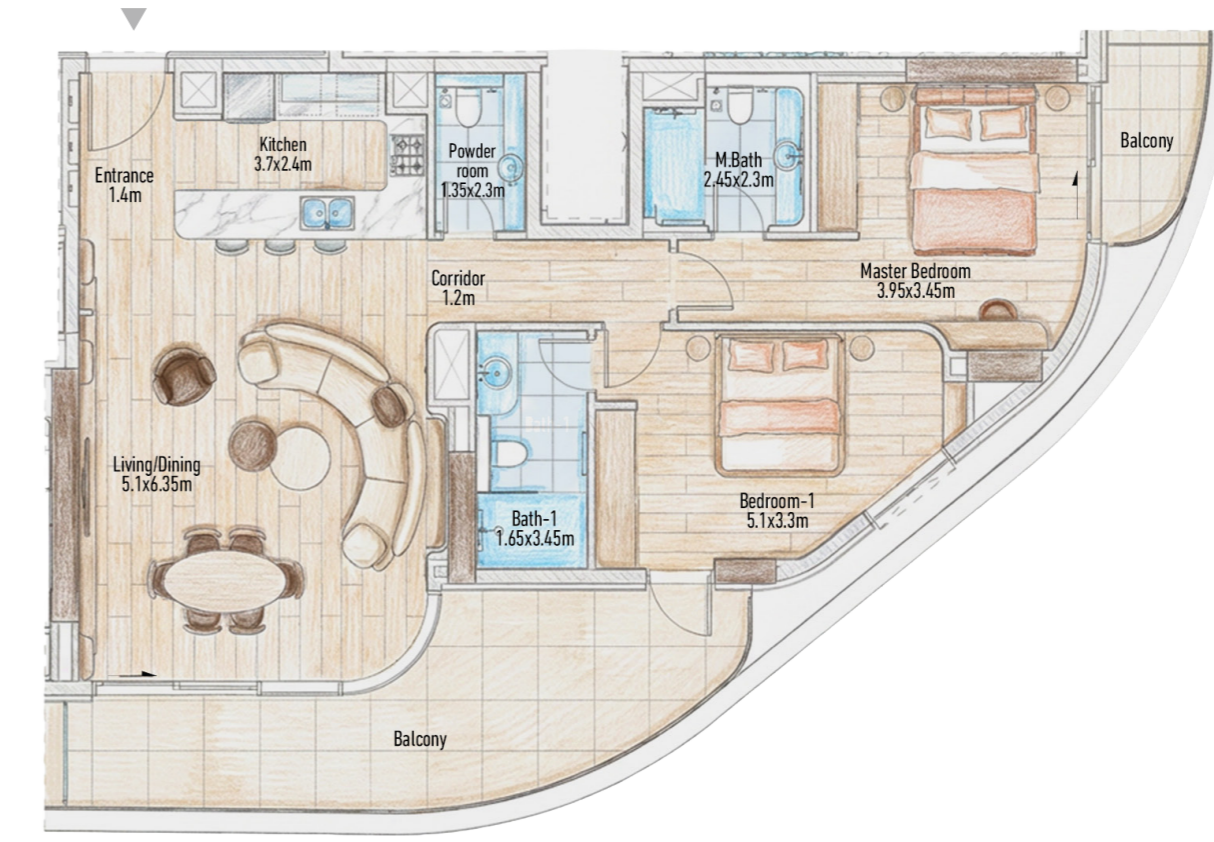

Two Bedroom Type 2

Unit Type	Total Area Sqft
2 BR layout 02 - A (Series 5)	1303.31
2 BR layout 02 - B (Series 5)	1366.60

Disclaimer: Dimensions, apartments areas & layouts are indicative and may differ slightly during subsequent design development stages. Furniture shown is for illustration purpose only.