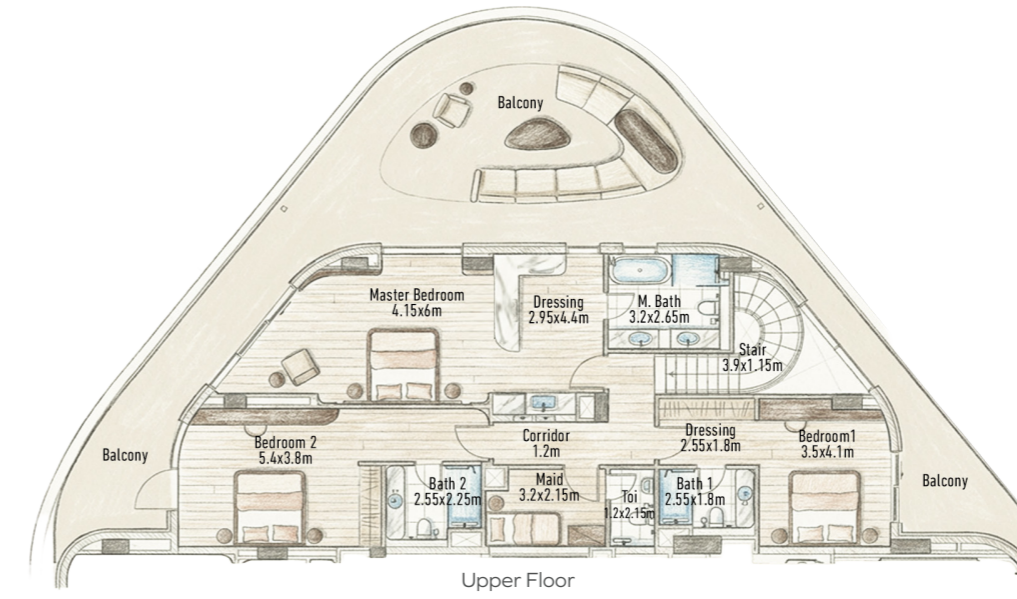

Disclaimer: Dimensions, apartments areas & layouts are indicative and may differ slightly during subsequent design development stages. Furniture shown is for illustration purpose only.

Floor Plans
Four Bedroom Sky Villa

Four Bedroom Sky Villa Type 1

Unit Type	Total Area Sqft
4 BR DX layout 01 - A (Unit 2104)	2637.18
4 BR DX layout 01 - B (Unit 2304)	2637.18

Disclaimer: Dimensions, apartments areas & layouts are indicative and may differ slightly during subsequent design development stages. Furniture shown is for illustration purpose only.

Four Bedroom Sky Villa Type 2

Unit Type	Total Area Sqft
4 BR DX layout O2 - A (Unit 2102)	2879.80
4 BR DX layout O2 - B (Unit 2302)	2880.55

Disclaimer: Dimensions, apartments areas & layouts are indicative and may differ slightly during subsequent design development stages. Furniture shown is for illustration purpose only.

Four Bedroom Sky Villa Type 3

Unit Type	Total Area Sqft
4 BR DX layout 03 (Unit 2101)	4939.49

Disclaimer: Dimensions, apartments areas & layouts are indicative and may differ slightly during subsequent design development stages. Furniture shown is for illustration purpose only.