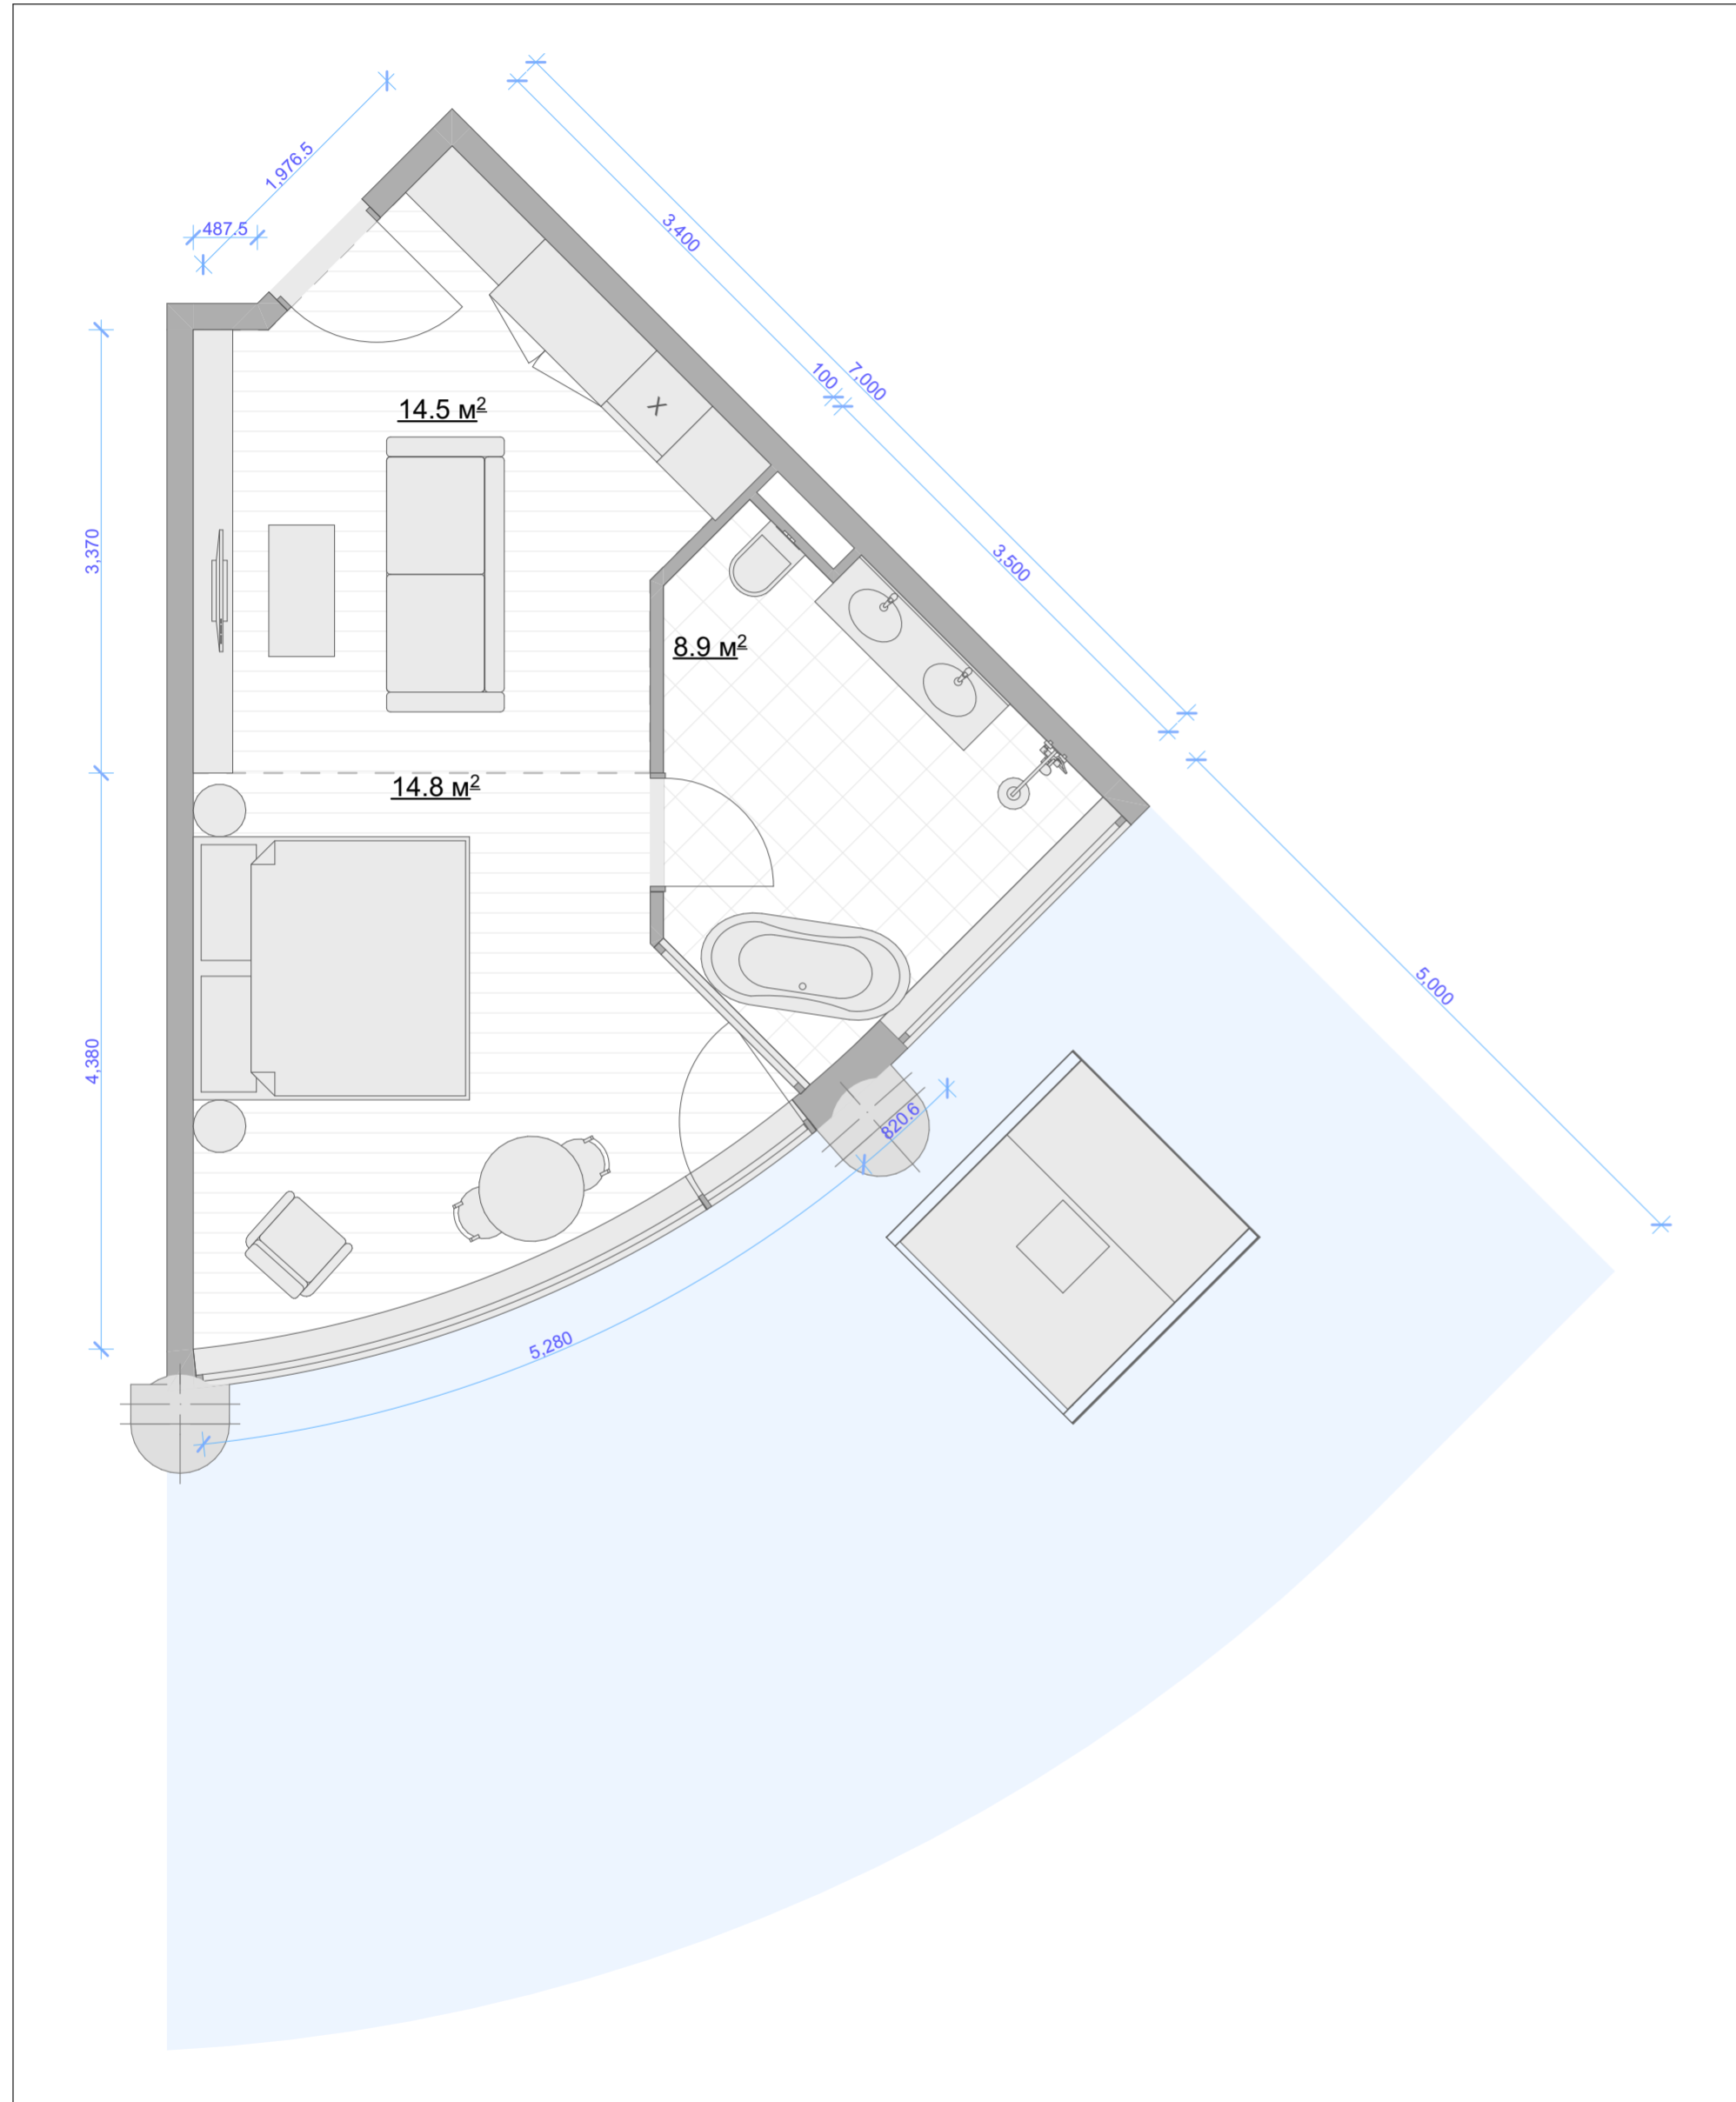

Deluxe room. Type 2
38,2m²

x1