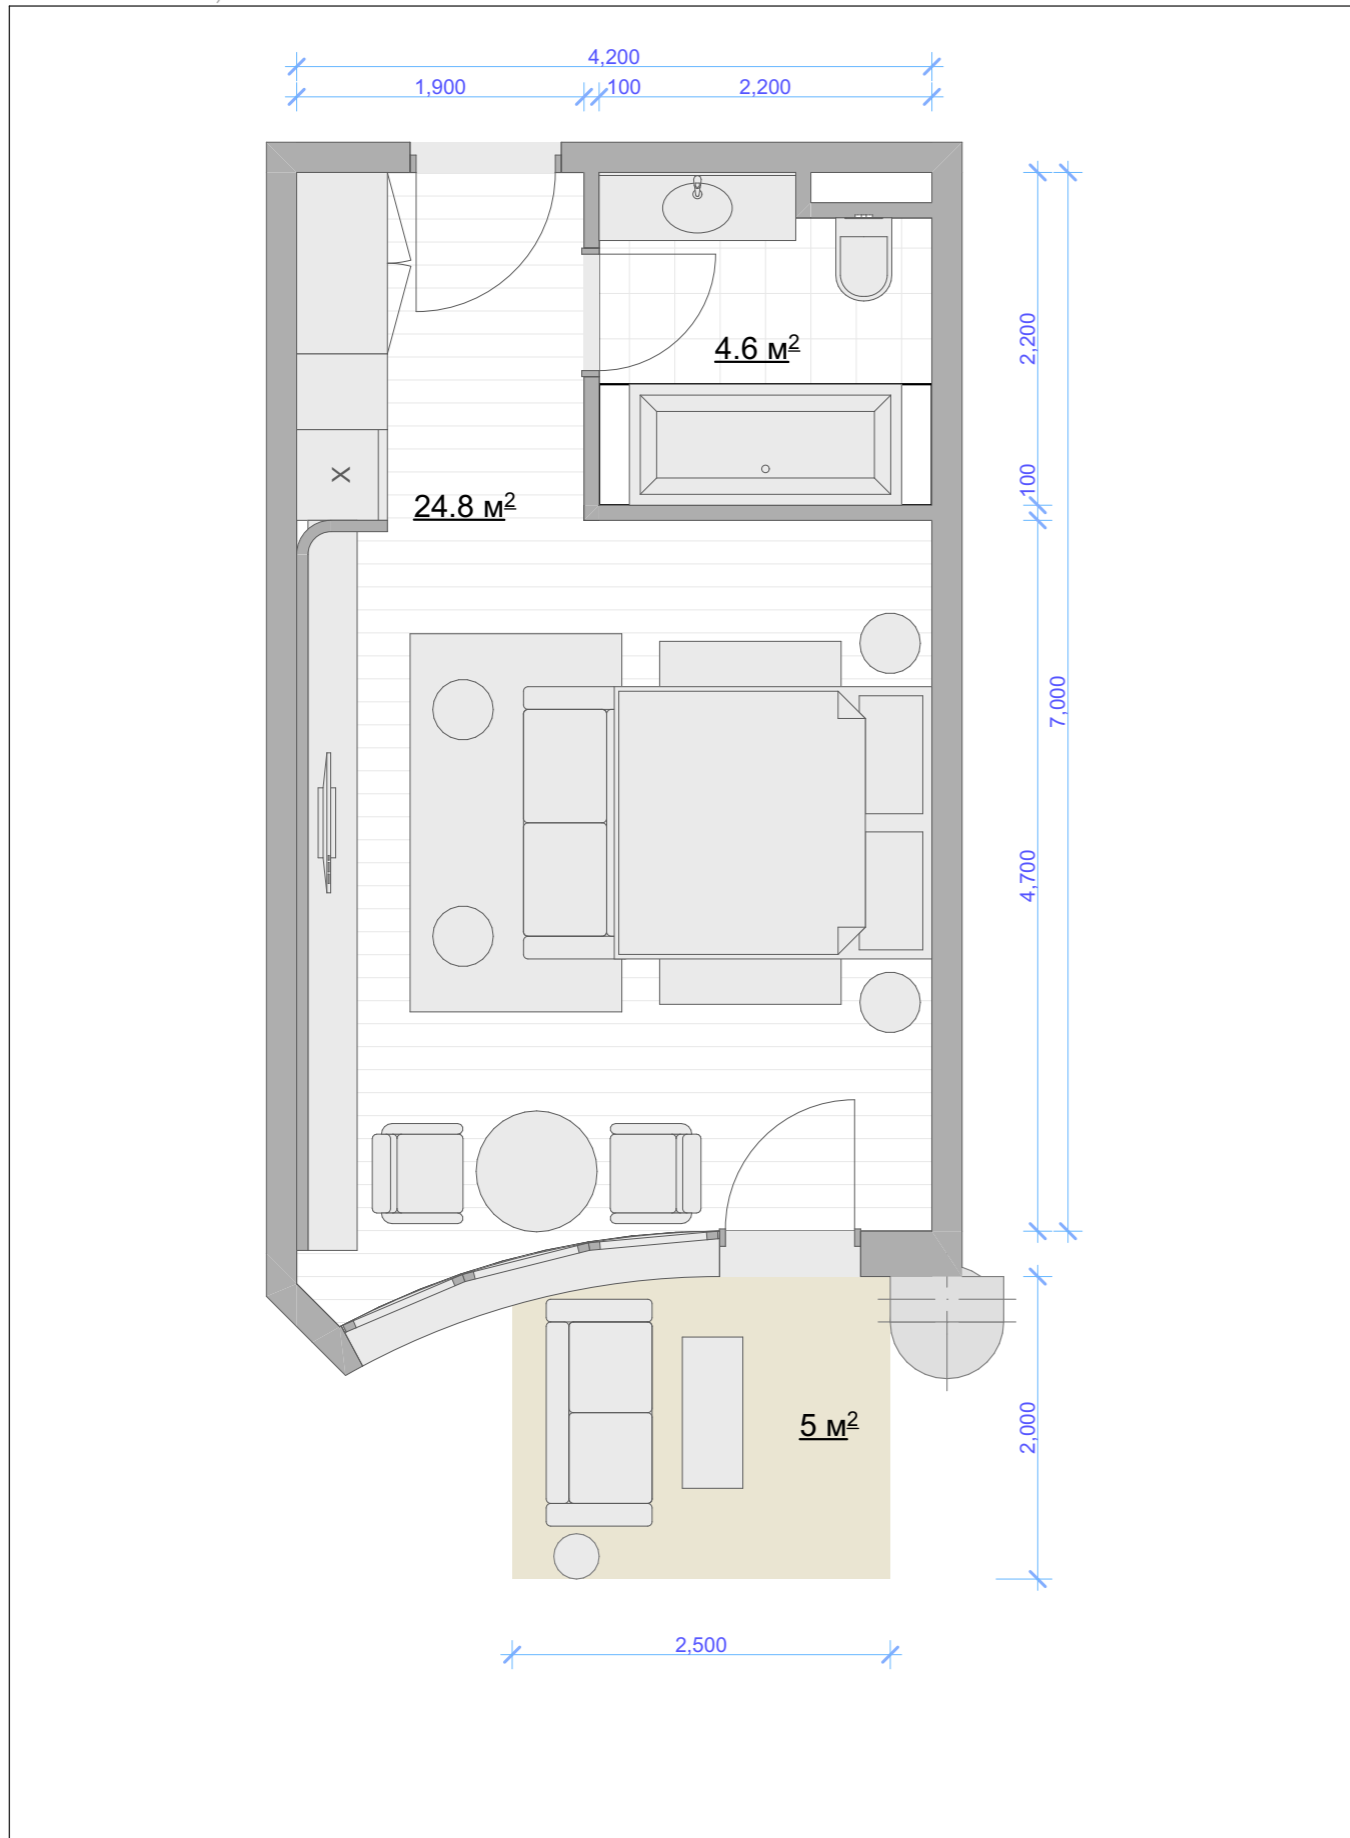

Total (Units)	1 657,5m <sup>2</sup>
Total (Units+balcony*0.5)	1 749,9m <sup>2</sup>
Total (Units+balcony)	1 842,2m <sup>2</sup>

Standard room. Type 1  
28,7m<sup>2</sup>

x3  
86,1m<sup>2</sup>

Standard room. Type 1  
28,7m<sup>2</sup>

x30  
861m<sup>2</sup>

Standard room. Type 1

29,4m<sup>2</sup>

x1

Standard room. Type 1

29,4m<sup>2</sup>

x3

88,2m<sup>2</sup>

Standard room. Type 2  
29m<sup>2</sup>

x3  
87m<sup>2</sup>

Superior room. Type 1 x9  
 34,3m<sup>2</sup> 308,7m<sup>2</sup>

Superior room. Type 1 x39  
 34,3m<sup>2</sup> 1 337,7m<sup>2</sup>

108,5

Superior room. Type 2  
34,4m<sup>2</sup>