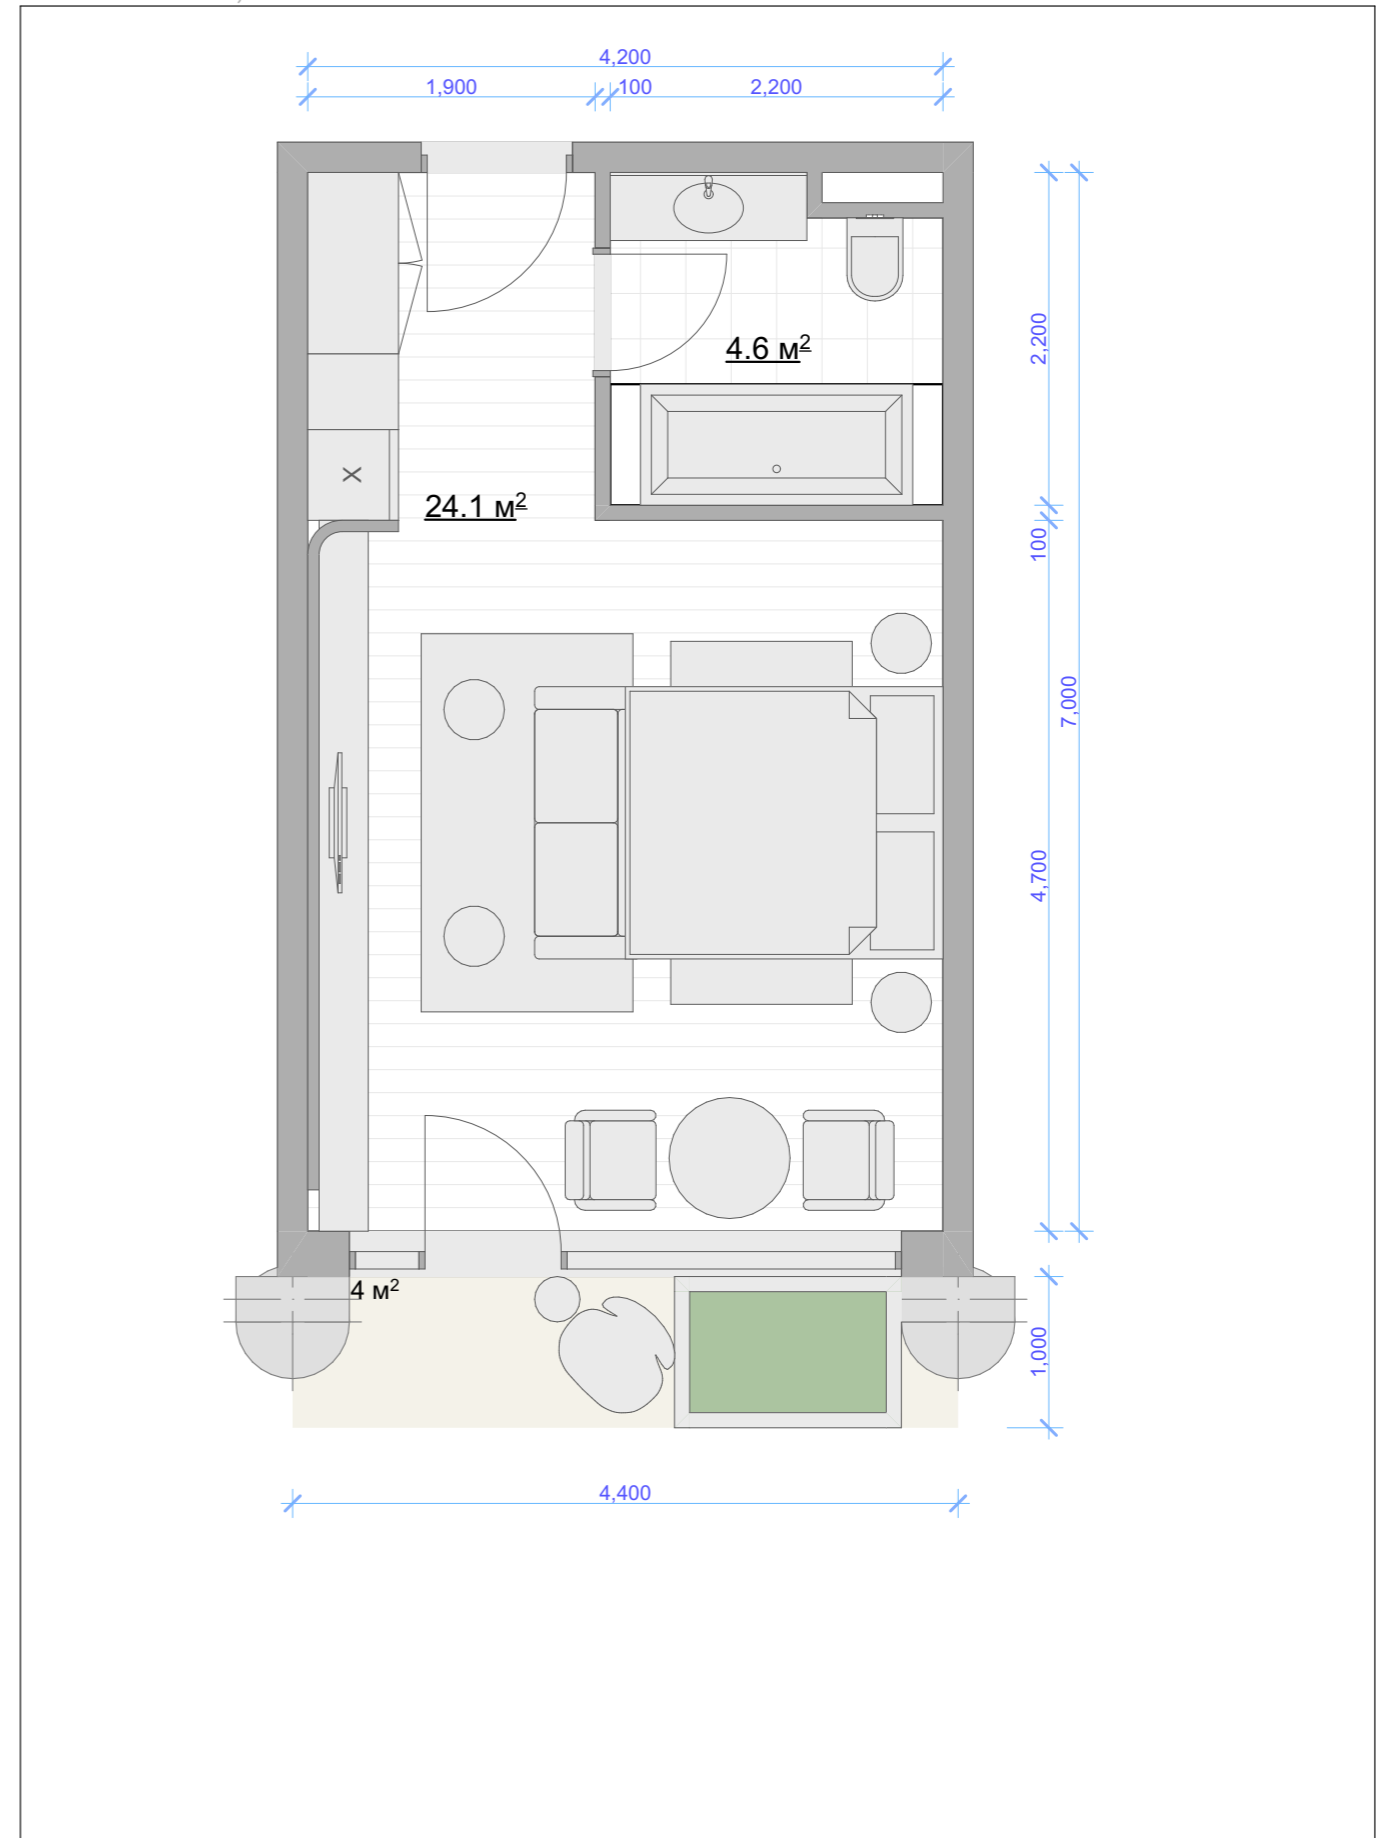

Total (Units)	1 657,5m <sup>2</sup>
Total (Units+balcony*0.5)	1 749,9m <sup>2</sup>
Total (Units+balcony)	1 842,2m <sup>2</sup>

Standard room. Type 1  
28,7m<sup>2</sup>

x3  
86,1m<sup>2</sup>

Standard room. Type 1  
28,7m<sup>2</sup>

x30  
861m<sup>2</sup>

Standard room. Type 1

29,4m<sup>2</sup>

x1

Standard room. Type 1

29,4m<sup>2</sup>

x3

88,2m<sup>2</sup>

Standard room. Type 2  
29m<sup>2</sup>

x3  
87m<sup>2</sup>

Superior room. Type 1 x9  
 34,3m<sup>2</sup> 308,7m<sup>2</sup>

Superior room. Type 1 x39  
 34,3m<sup>2</sup> 1 337,7m<sup>2</sup>

108,5

Superior room. Type 2  
34,4m<sup>2</sup>