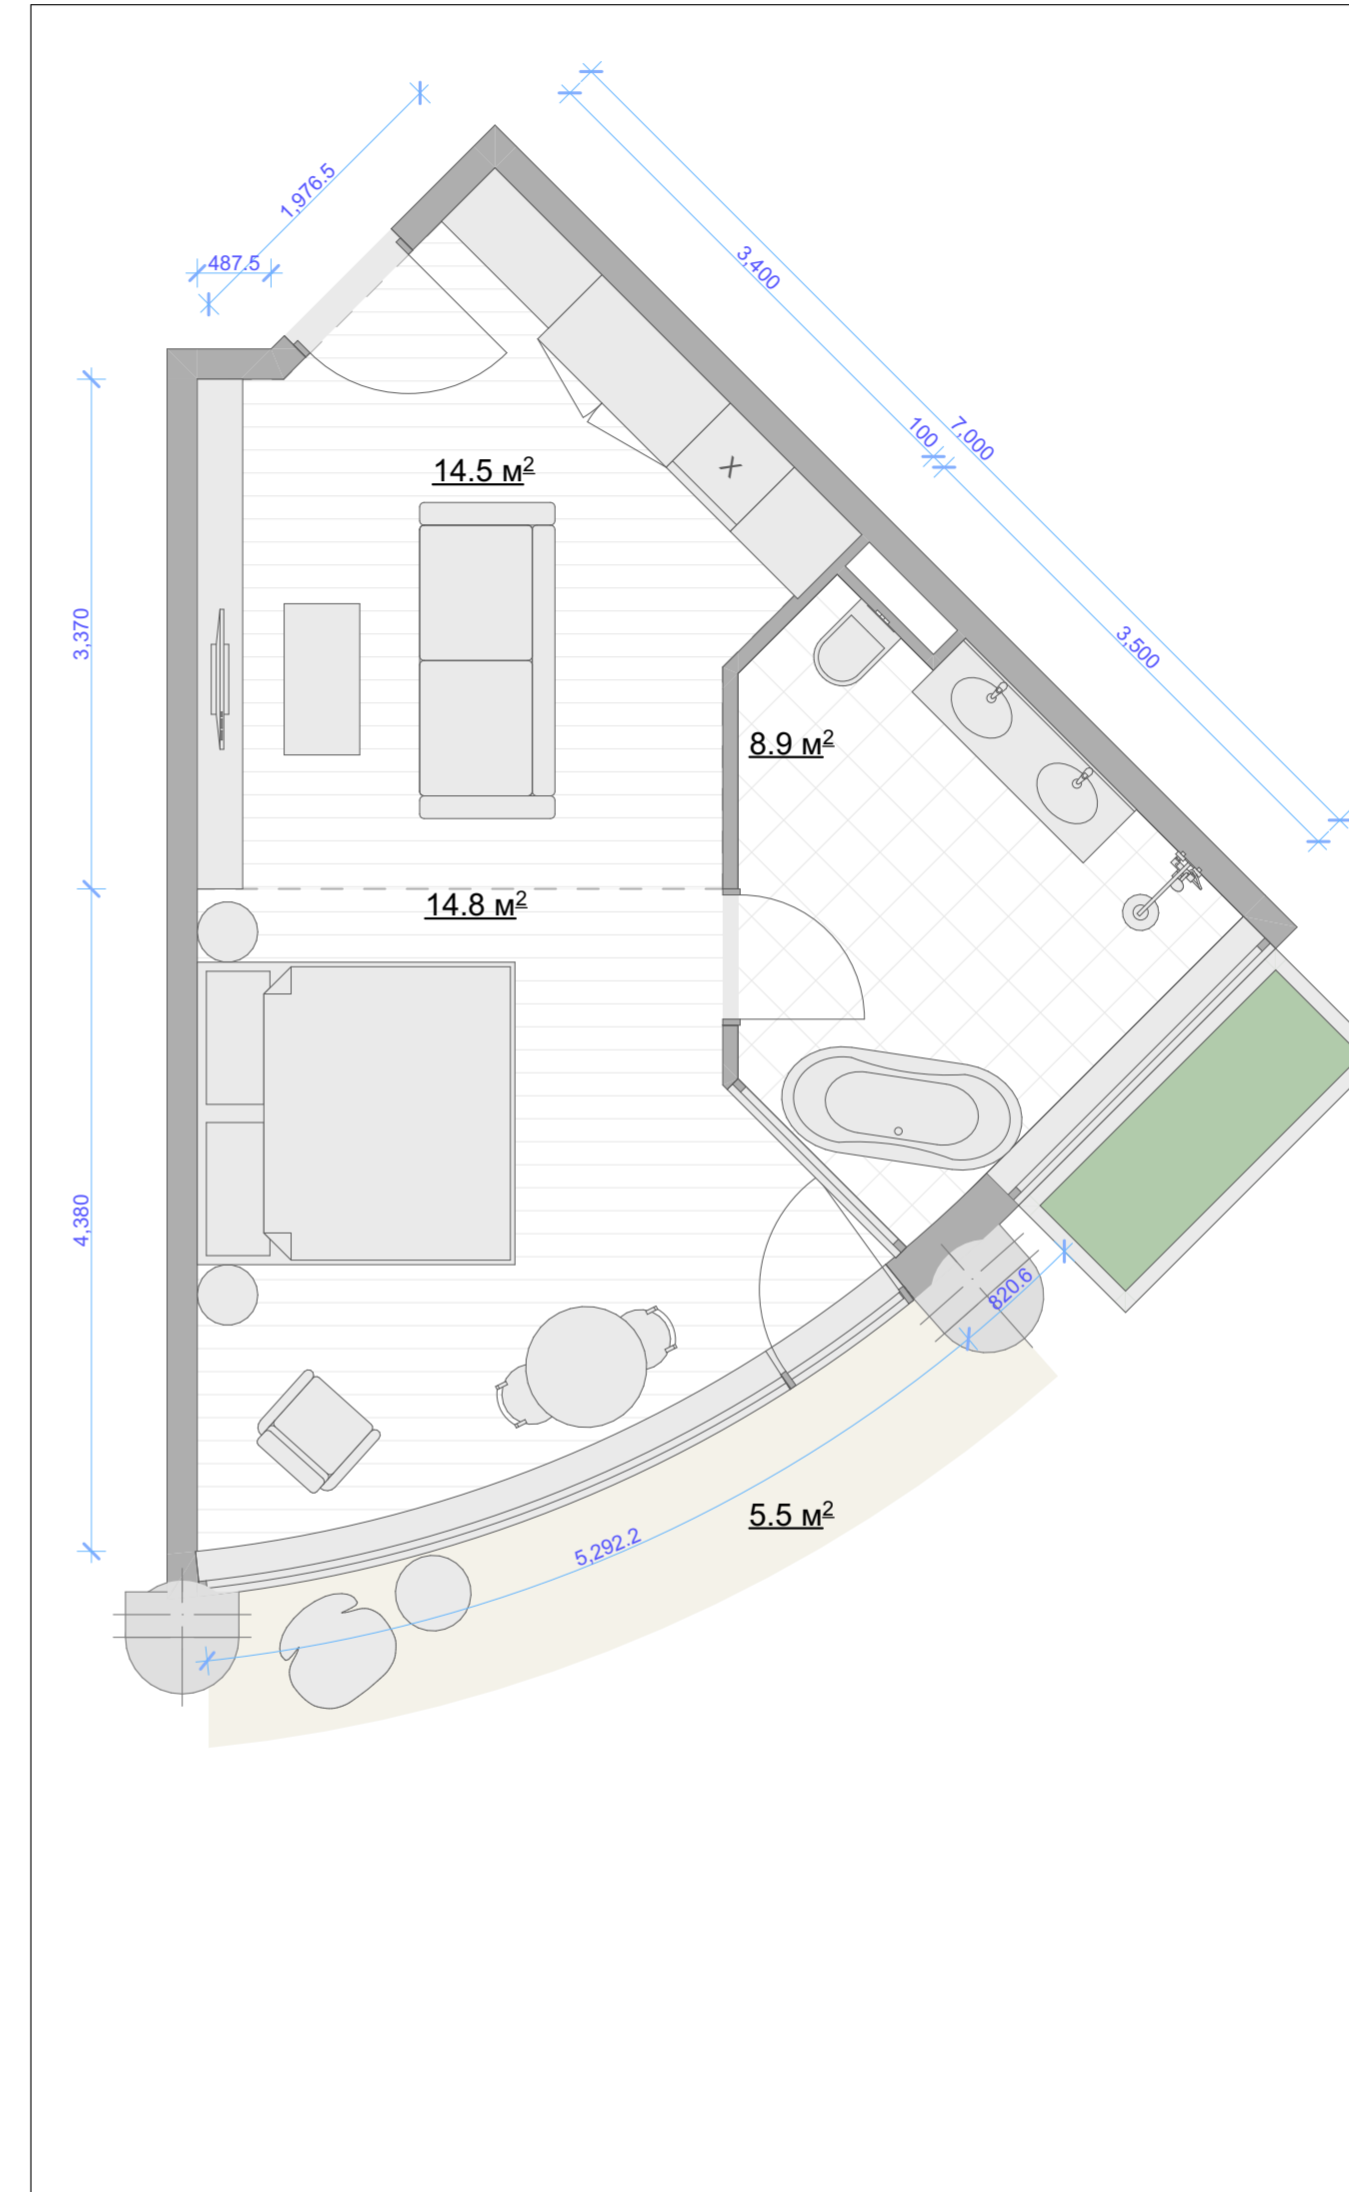

x3  
103,2m<sup>2</sup>

**Deluxe room. Type 1** x3  
38,2m<sup>2</sup> 114,6m<sup>2</sup>

**Deluxe room. Type 1** x2  
38,2m<sup>2</sup> 76,4m<sup>2</sup>

**Deluxe room. Type 1** x1  
38,2m<sup>2</sup>

**Deluxe room. Type 1** x18  
38,2m<sup>2</sup> 687,6m<sup>2</sup>

Deluxe room. Type 2  
38,2m<sup>2</sup>

x1

Deluxe room. Type 2  
38,2m<sup>2</sup>

x3  
114,6m<sup>2</sup>

Deluxe room. Type 3

x1

37,8m<sup>2</sup>

37,8m<sup>2</sup>