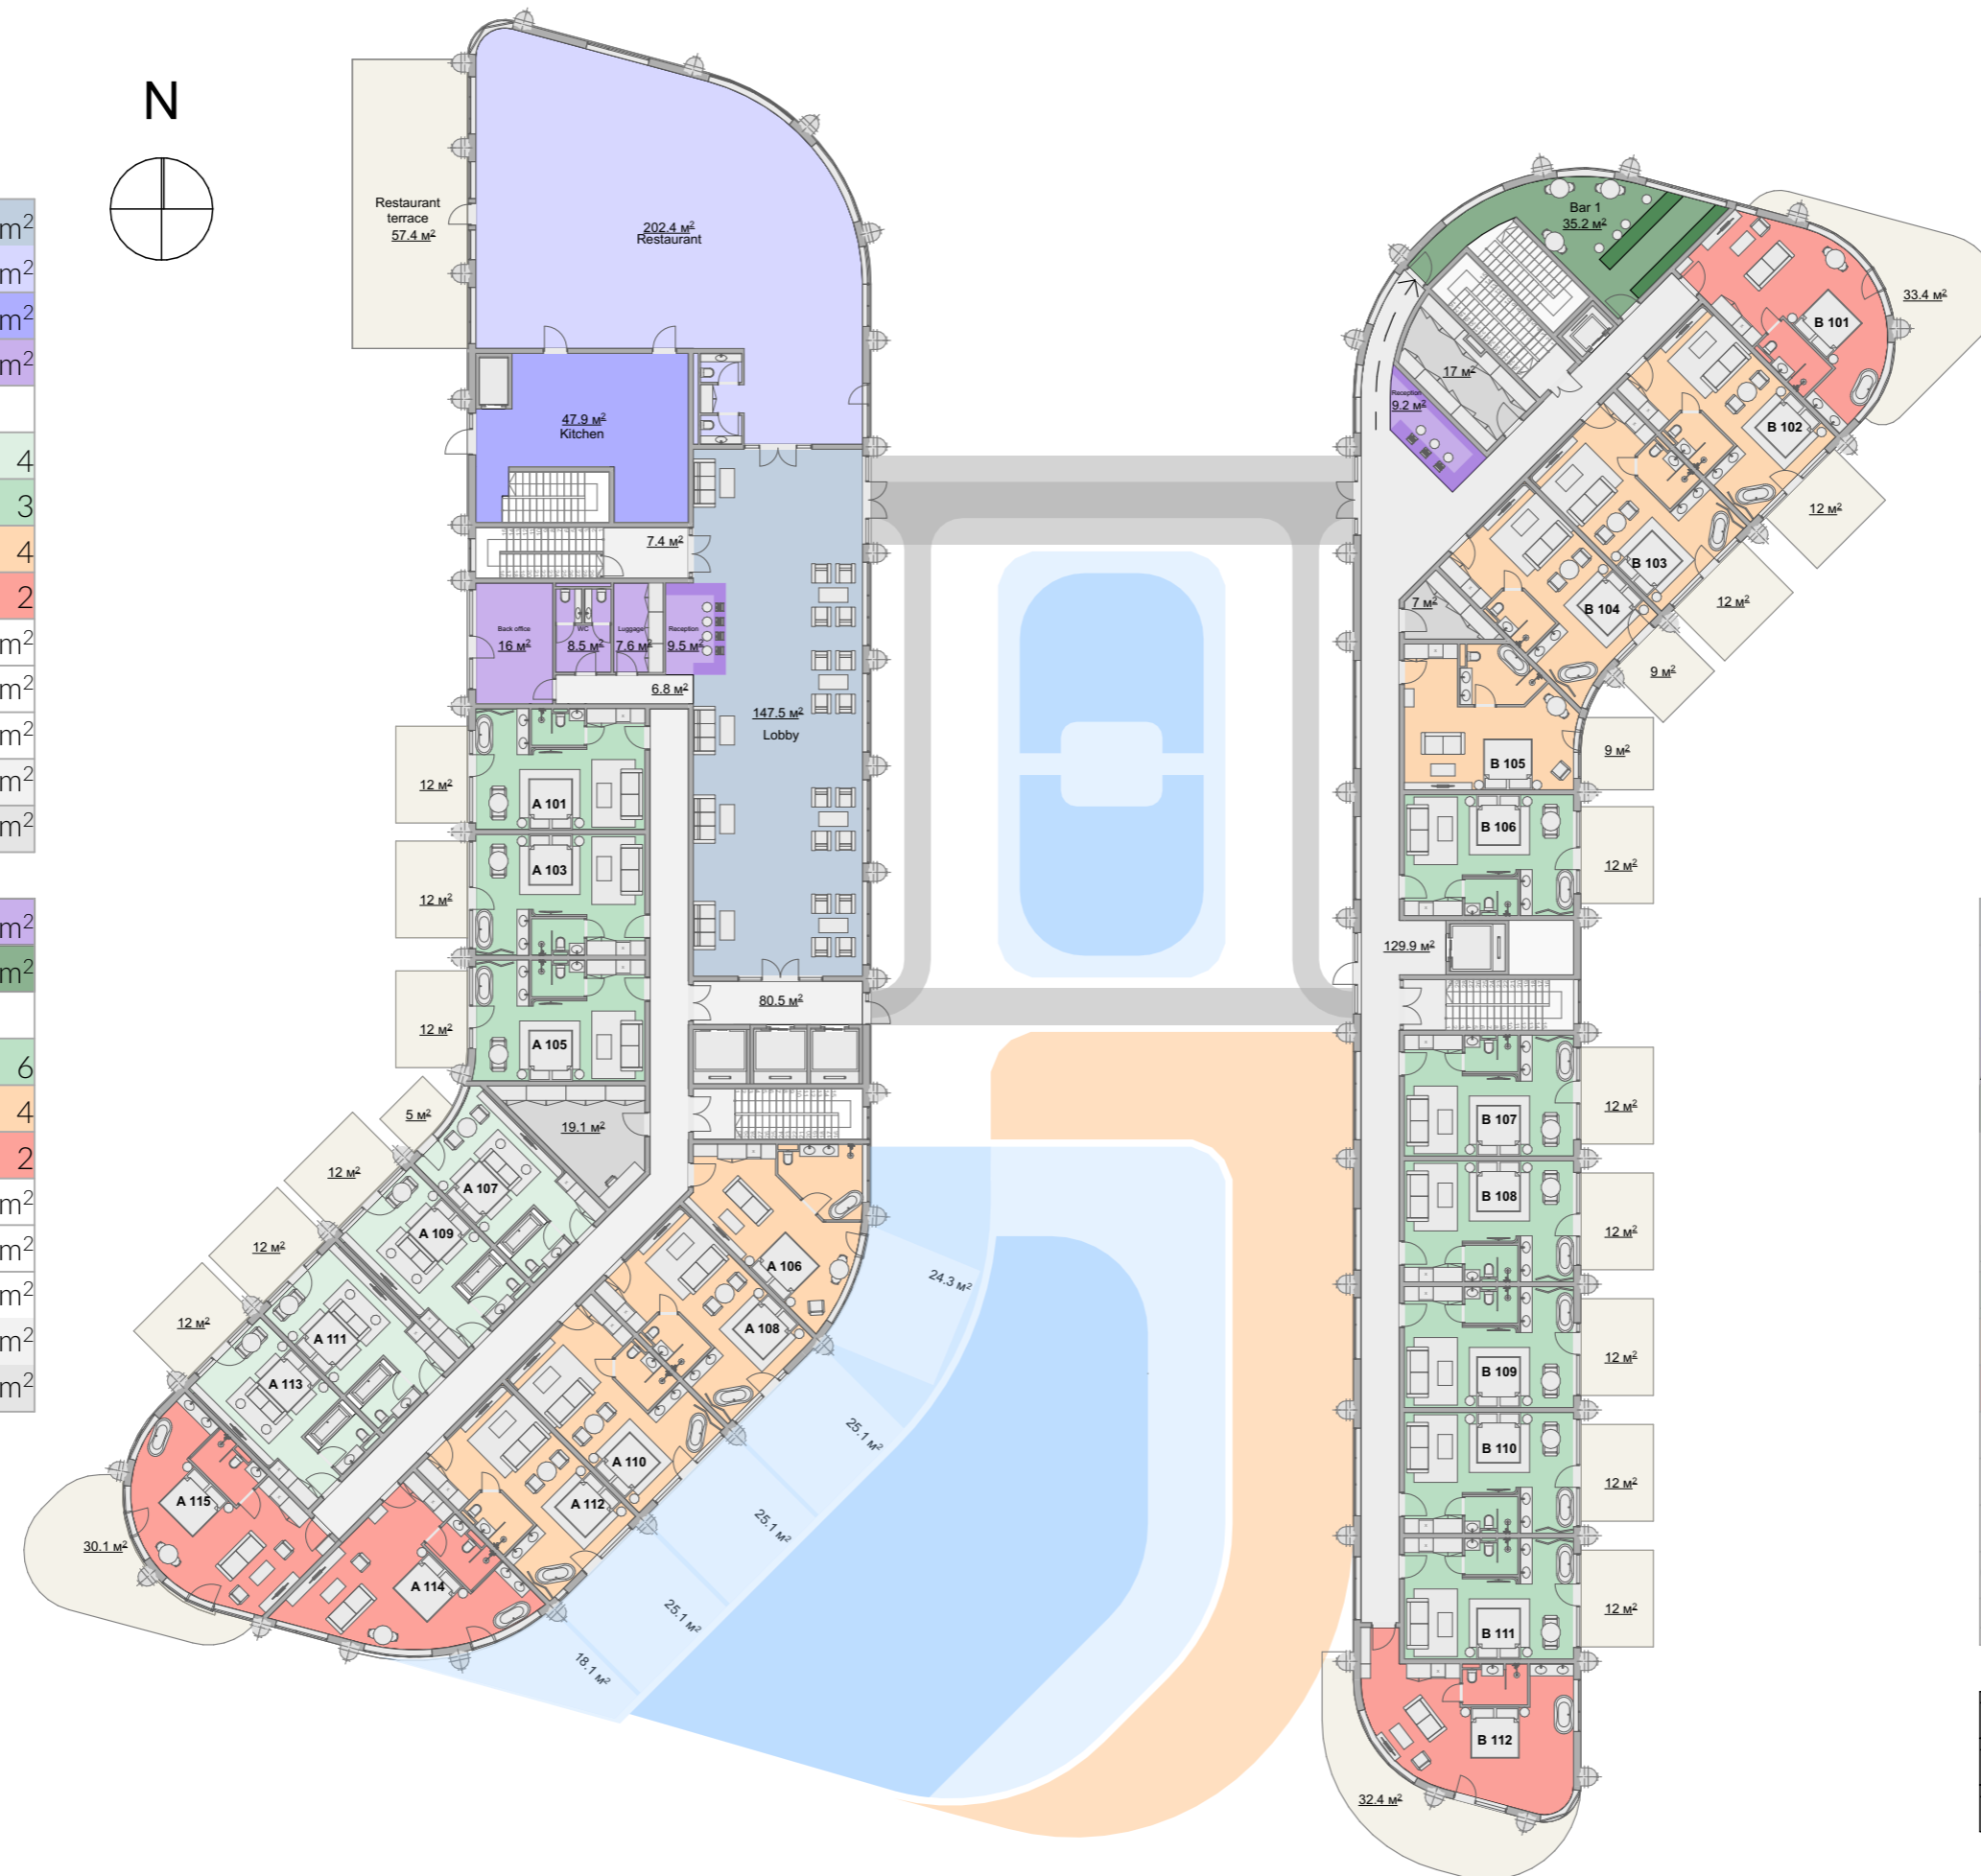

Building A

Building B

Building A Commercial

Lobby	147,5m²
Restaurant	202,4m²
Kitchen	47,8m²
Admin	41,6m²

Building A Units

Standard	4
Superior	3
Deluxe	4
Luxe	2
Units	459,5m²
Units+terrace*0.3	492,1m²
Units+terrace	566,6m²
Corridor + Stair hall	94,7m²
Staff	19,1m²

Building B Commercial

Admin	9,2m²
Bar	35,2m²

Building B Units

Superior	6
Deluxe	4
Luxe	2
Units	448,9m²
Units+terrace*0.3	509,1m²
Units+terrace	628,7m²
Corridor + Stair hall	129,9m²
Staff	24m²

Total Commercial

Lobby	147,5m²
Restaurant	202,4m²
Kitchen	47,8m²
Admin	50,8m²
Bar 1	35,2m²

Total Units

Standard	4
Superior	9
Deluxe	8
Luxe	4
Units	908,4m²
Units+terrace*0.3	1 001,2m²
Units+terrace	1 195,3m²
Corridor + Stair hall	224,5m²
Staff	43,2m²

Total (Units)	1 659,8m²
Total (Units+terrace*0.3)	1 752,6m²
Total (Units+terrace)	1 946,7m²

Ocean