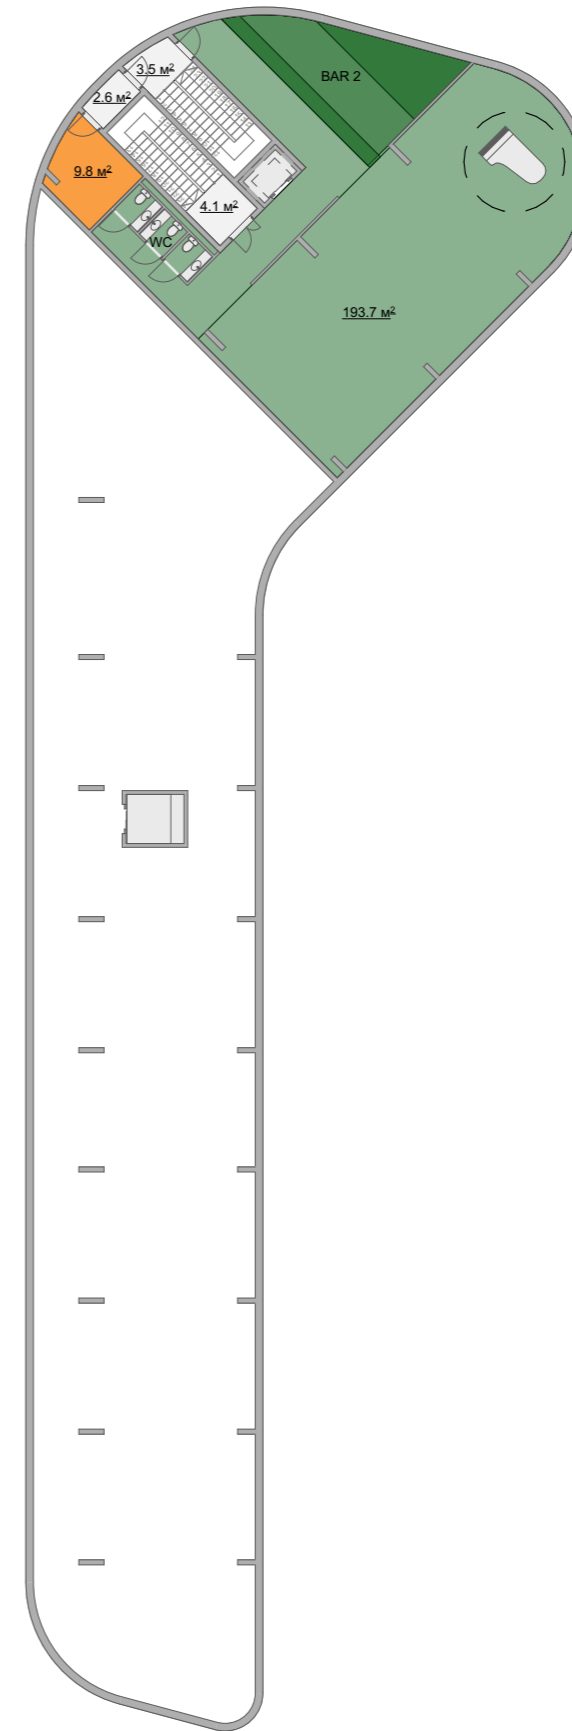

**Technical indicators**

1	Main entrance	
2	Stuff entrance	82,2M <sup>2</sup>
3	Parking	784,7M <sup>2</sup>
4	Sculpture	
5	Alley	73M <sup>2</sup>
6	Restaurant terrace	57,4M <sup>2</sup>
7	Pool bar	163,2M <sup>2</sup>
8	Main pool	530M <sup>2</sup>
9	Pool terrace	227,4M <sup>2</sup>
10	Garden	285M <sup>2</sup>
11	Temple	
12	Trash cans	15M <sup>2</sup>

# Building B

Commercial	
SPA, GYM, Yoga	310,6m <sup>2</sup>
Staff room	139,7m <sup>2</sup>
Kitchen	204,4m <sup>2</sup>
Technical room	293,6m <sup>2</sup>
Bar 2	193,7m <sup>2</sup>
Corridor + Stair hall	102m <sup>2</sup>
<b>Total</b>	<b>1 244m<sup>2</sup></b>