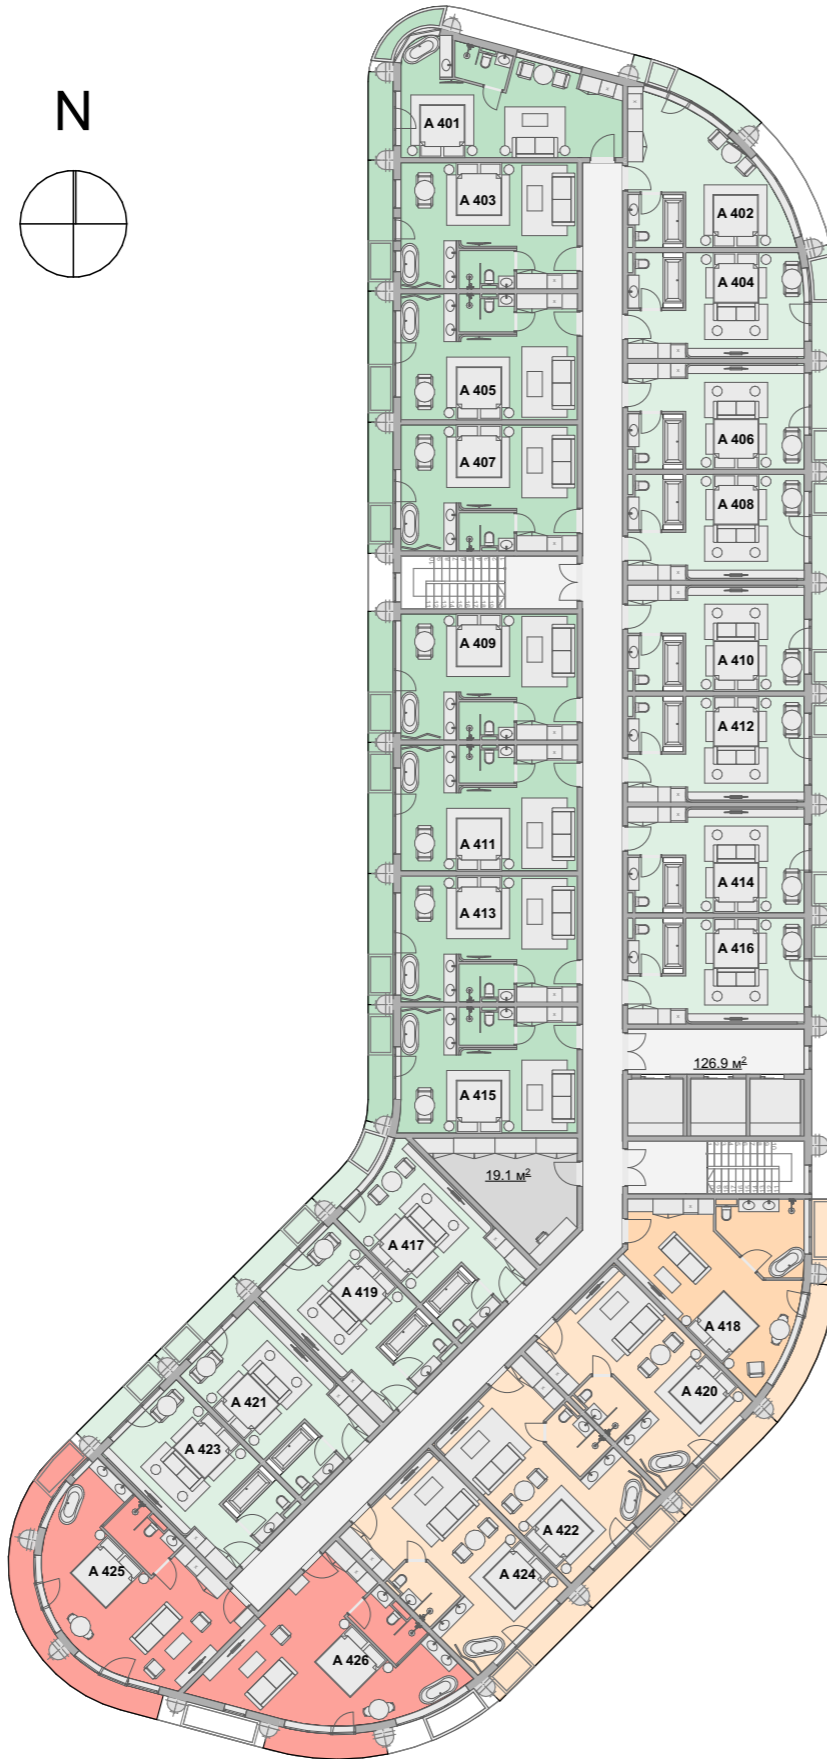

Building A

Building B

BLOOM

HOTEL MELASTI

Building A Units

Standard	12
Superior	8
Deluxe	4
Luxe	2
Units	861m²
Units+balcony*0.5	920,4m²
Units+balcony	979,7m²
Corridor + Stair hall	127,5m²
Staff	19,1m²

Building B Units

Superior	6
Deluxe	4
Luxe	4
Units	528,6m²
Units+balcony*0.5	561,6m²
Units+balcony	594,6m²
Corridor + Stair hall	114,3m²
Staff	7m²

Total Units

Standard	12
Superior	14
Deluxe	8
Luxe	6
Units	1 389,6m²
Units+balcony*0.5	1 482m²
Units+balcony	1 574,3m²
Corridor + Stair hall	241,8m²
Staff	26,1m²

Total (Units)	1 657,5m²
Total (Units+balcony*0.5)	1 749,9m²
Total (Units+balcony)	1 842,2m²