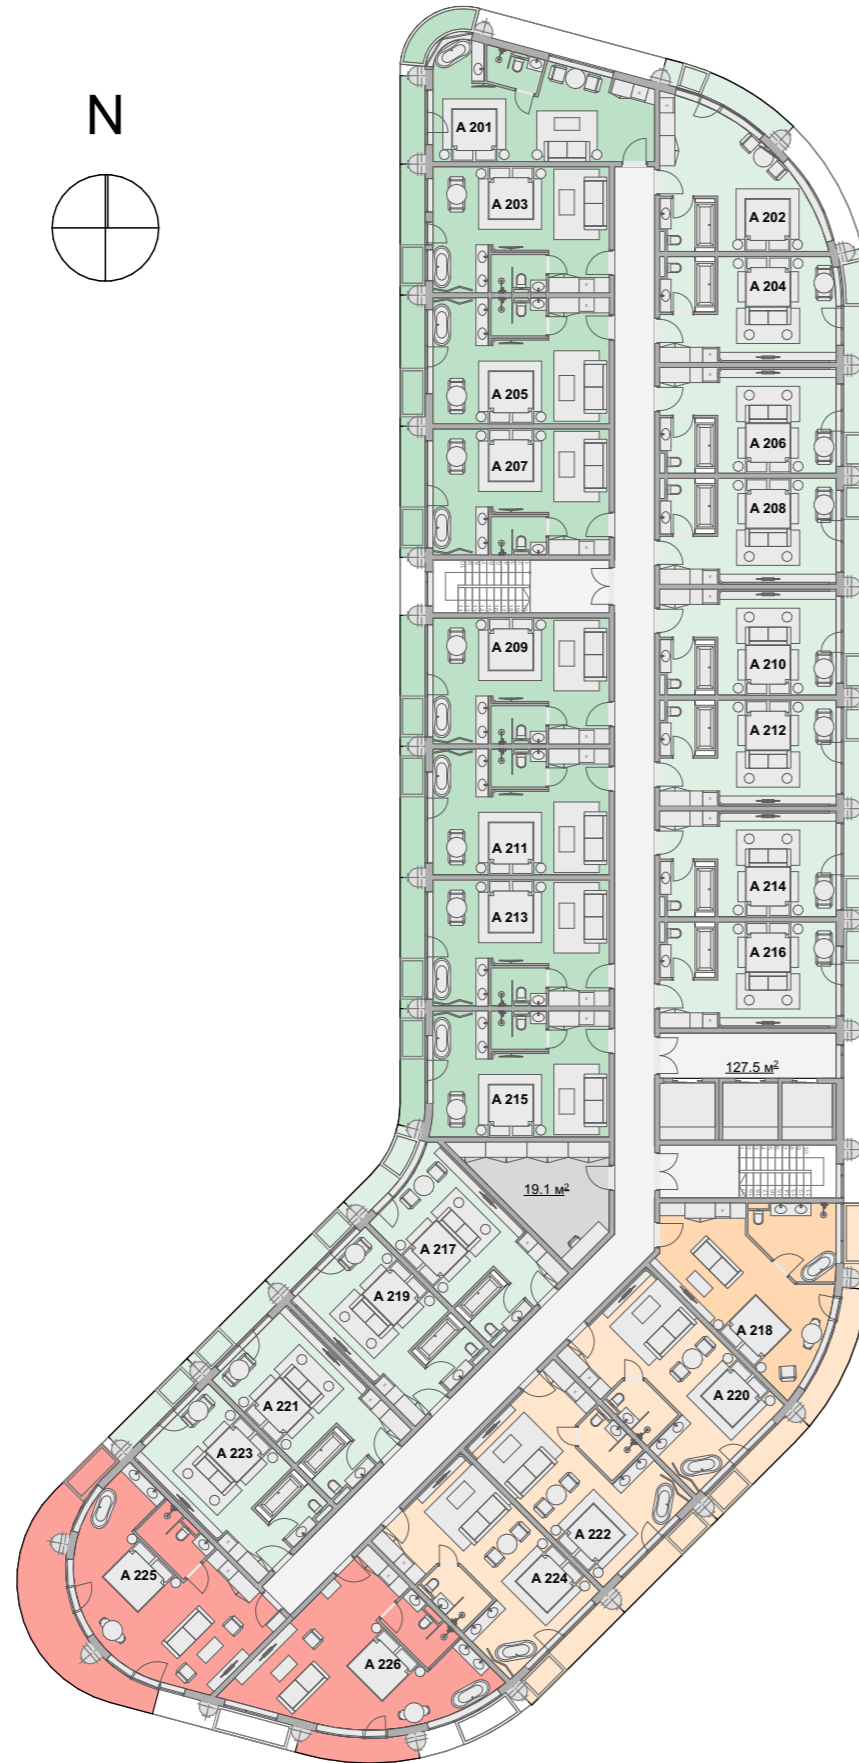

Building A

Building B

BLOOM

HOTEL MELASTI

Building A Units

Standard	12
Superior	8
Deluxe	4
Luxe	2
Units	861m²
Units+balcony*0.5	924,2m²
Units+balcony	987,6m²
Corridor + Stair hall	127,5m²
Staff	19,1m²

Building B Units

Superior	6
Deluxe	4
Luxe	4
Units	528,6m²
Units+balcony*0.5	569,3m²
Units+balcony	621,2m²
Corridor + Stair hall	114,3m²
Staff	7m²

Total Units

Standard	12
Superior	14
Deluxe	8
Luxe	6
Units	1 389,6m²
Units+balcony*0.5	1 493,5m²
Units+balcony	1 608,8m²
Corridor + Stair hall	241,8m²
Staff	26,1m²

Total (Units)	1 657,5m²
Total (Units+balcony*0.5)	1 761,4m²
Total (Units+balcony)	1 876,7m²

Ocean