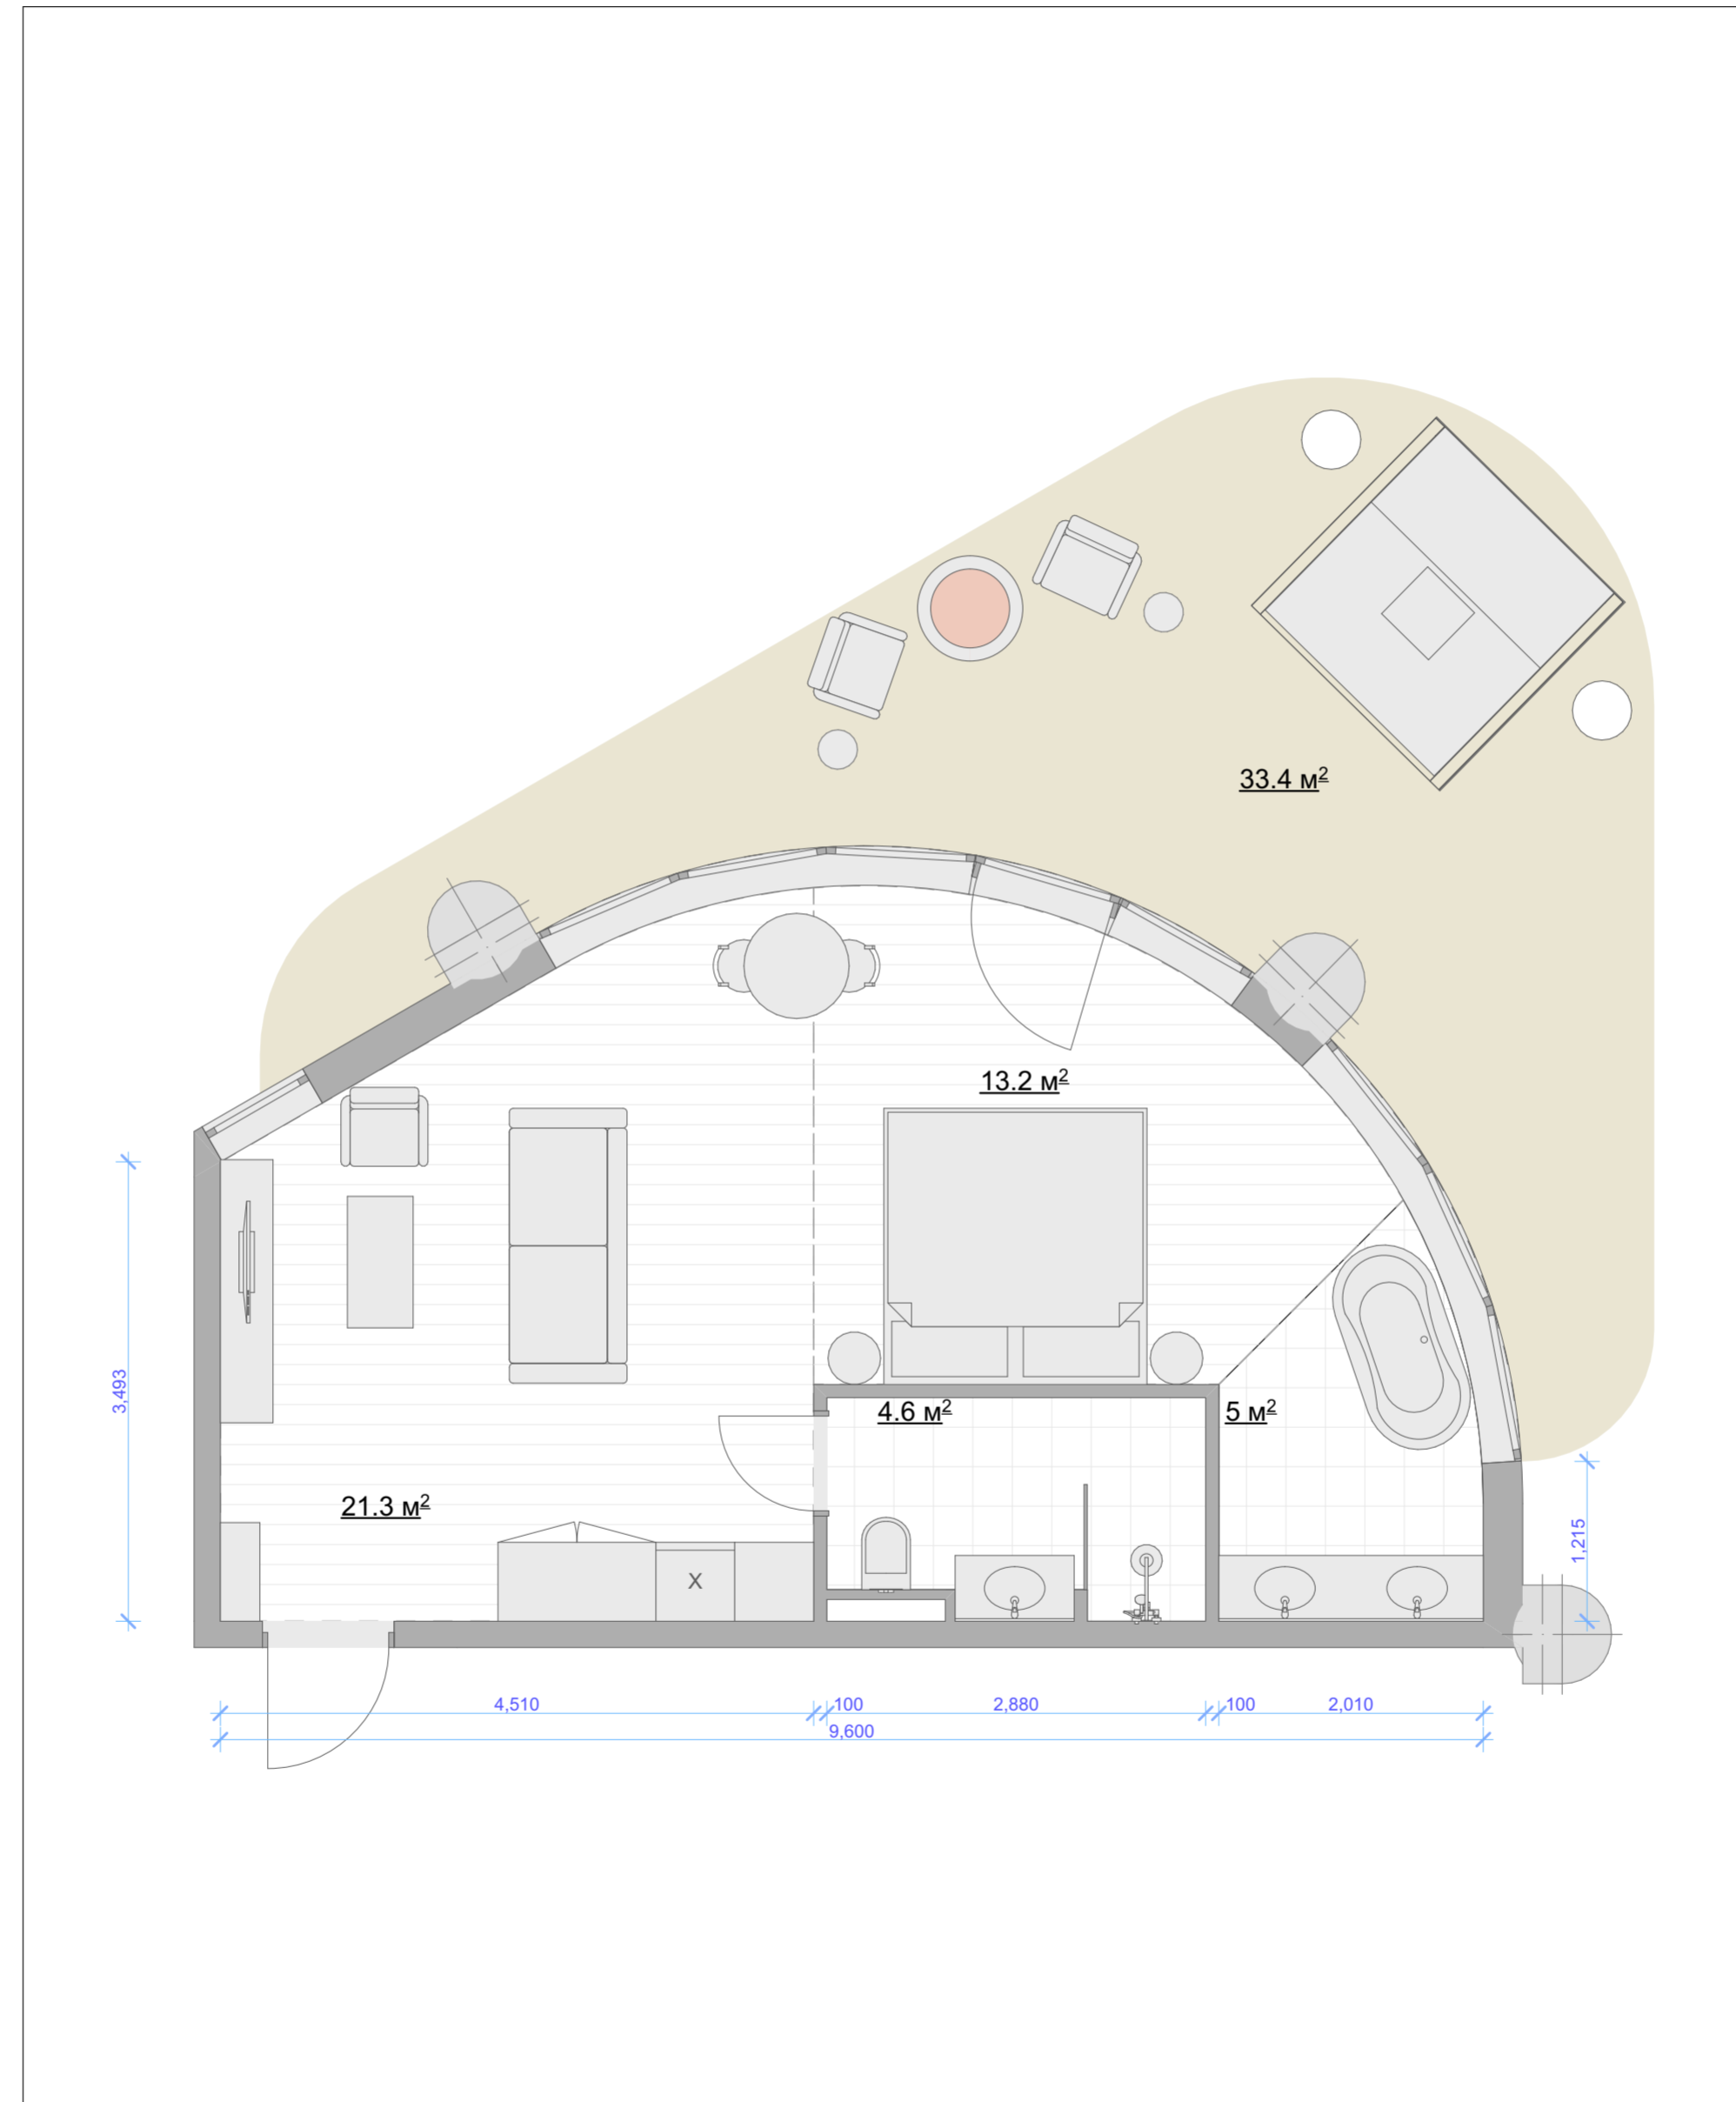

Deluxe room. Type 2  
38,2m<sup>2</sup>

x1

Deluxe room. Type 2  
38,2m<sup>2</sup>

x3  
114,6m<sup>2</sup>

Deluxe room. Type 3

x1

37,8m<sup>2</sup>

37,8m<sup>2</sup>

Deluxe room. Type 3

x3

37,8m<sup>2</sup>

113,4m<sup>2</sup>

Luxe room. Type 1 x1  
44.2m<sup>2</sup>

Luxe room. Type 1  
44,2m<sup>2</sup>

88,4m<sup>2</sup>

Luxe room. Type 1  
44,2m<sup>2</sup>

x1

Luxe room. Type 2 x1  
44,1m<sup>2</sup>

Luxe room. Type 2 x3  
44,1m<sup>2</sup> 132,3m<sup>2</sup>

Luxe room. Type 3  
46.6m<sup>2</sup> x1

Luxe room. Type 3  
46.6m<sup>2</sup> x3  
139.8m<sup>2</sup>

Luxe room. Type 4 x1  
44.1m<sup>2</sup>

Luxe room. Type 4 x2  
 44,1m2 88,2m2

Luxe room. Type 4 x1  
 44,1m2