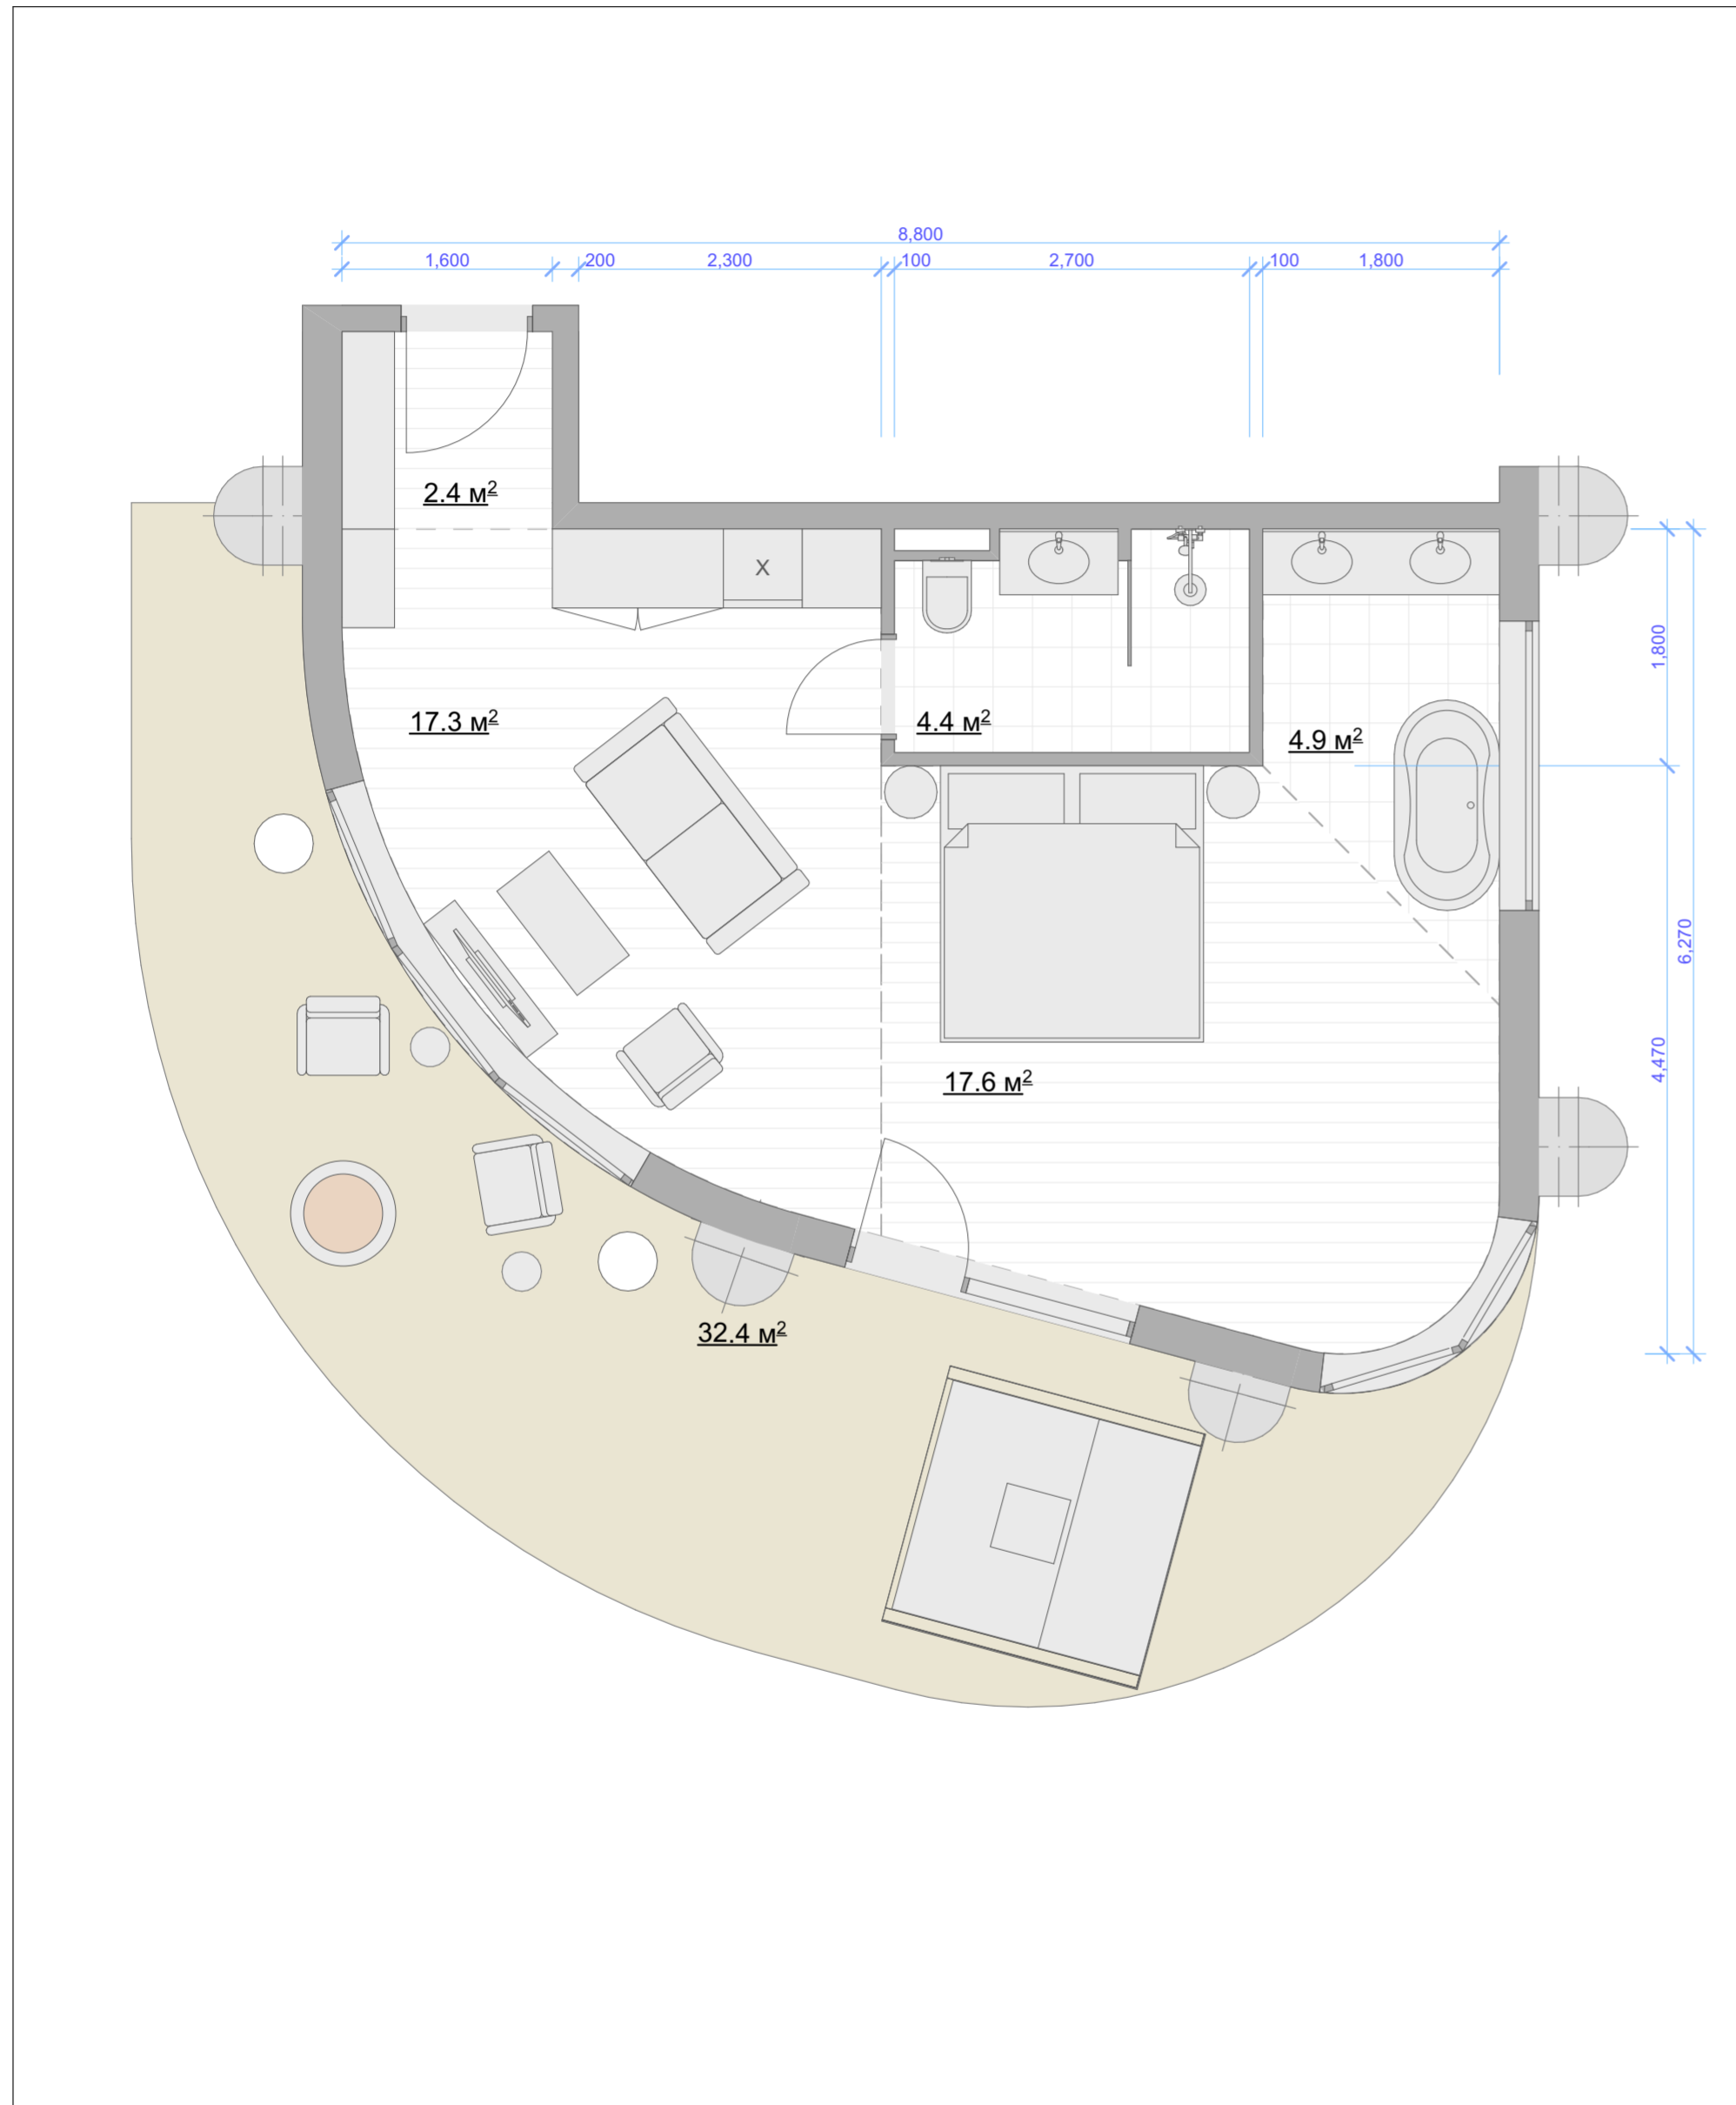

Deluxe room. Type 2  
38,2m<sup>2</sup>

x1

Deluxe room. Type 2  
38,2m<sup>2</sup>

x3  
114,6m<sup>2</sup>

Deluxe room. Type 3

x1

37,8m<sup>2</sup>

37,8m<sup>2</sup>

Deluxe room. Type 3

x3

37,8m<sup>2</sup>

113,4m<sup>2</sup>

Luxe room. Type 1 x1  
44.2m<sup>2</sup>

Luxe room. Type 1  
44,2m<sup>2</sup>

88,4m<sup>2</sup>

Luxe room. Type 1  
44,2m<sup>2</sup>

x1

Luxe room. Type 2 x1  
44,1m<sup>2</sup>

Luxe room. Type 2 x3  
44,1m<sup>2</sup> 132,3m<sup>2</sup>

Luxe room. Type 3  
46.6m<sup>2</sup> x1

Luxe room. Type 3  
46.6m<sup>2</sup> x3  
139.8m<sup>2</sup>

Luxe room. Type 4 x1  
44.1m<sup>2</sup>

Luxe room. Type 4 x2  
 44,1m2 88,2m2

Luxe room. Type 4 x1  
 44,1m2