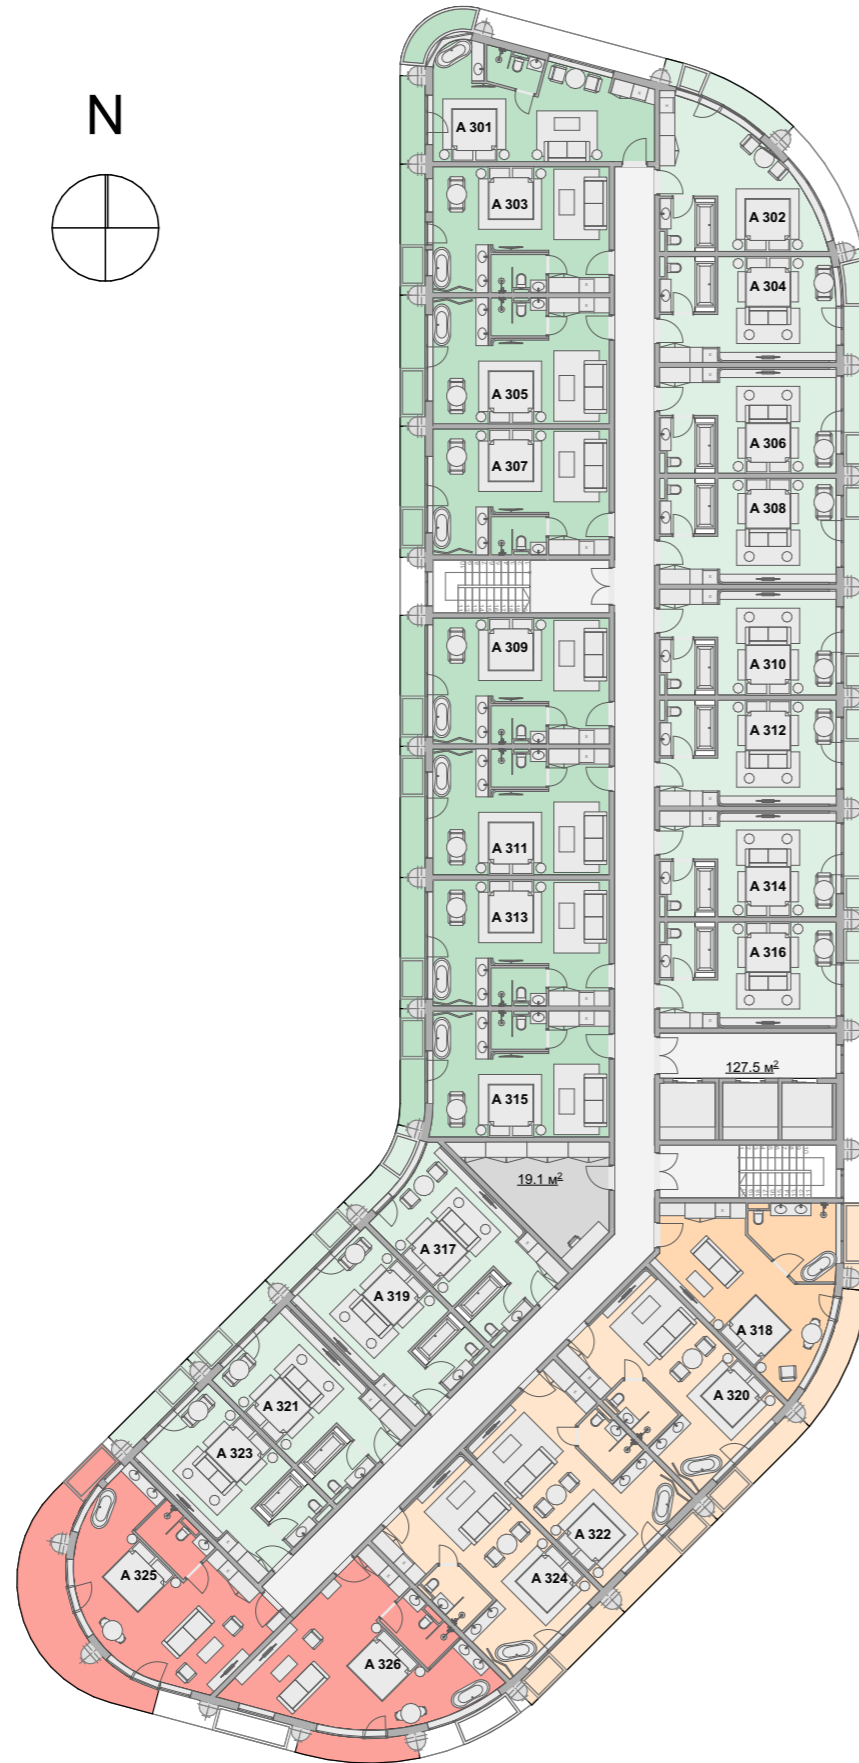

Building A

Building B

BLOOM

HOTEL MELASTI

Building A Units

Standard	12
Superior	8
Deluxe	4
Luxe	2
Units	861m²
Units+balcony*0.5	924,2m²
Units+balcony	987,6m²
Corridor + Stair hall	127,5m²
Staff	19,1m²

Building B Units

Superior	6
Deluxe	4
Luxe	4
Units	528,6m²
Units+balcony*0.5	569,3m²
Units+balcony	621,2m²
Corridor + Stair hall	114,3m²
Staff	7m²

Total Units

Standard	12
Superior	14
Deluxe	8
Luxe	6
Units	1 389,6m²
Units+balcony*0.5	1 493,5m²
Units+balcony	1 608,8m²
Corridor + Stair hall	241,8m²
Staff	26,1m²

Total (Units)	1 657,5m²
Total (Units+balcony*0.5)	1 761,4m²
Total (Units+balcony)	1 876,7m²