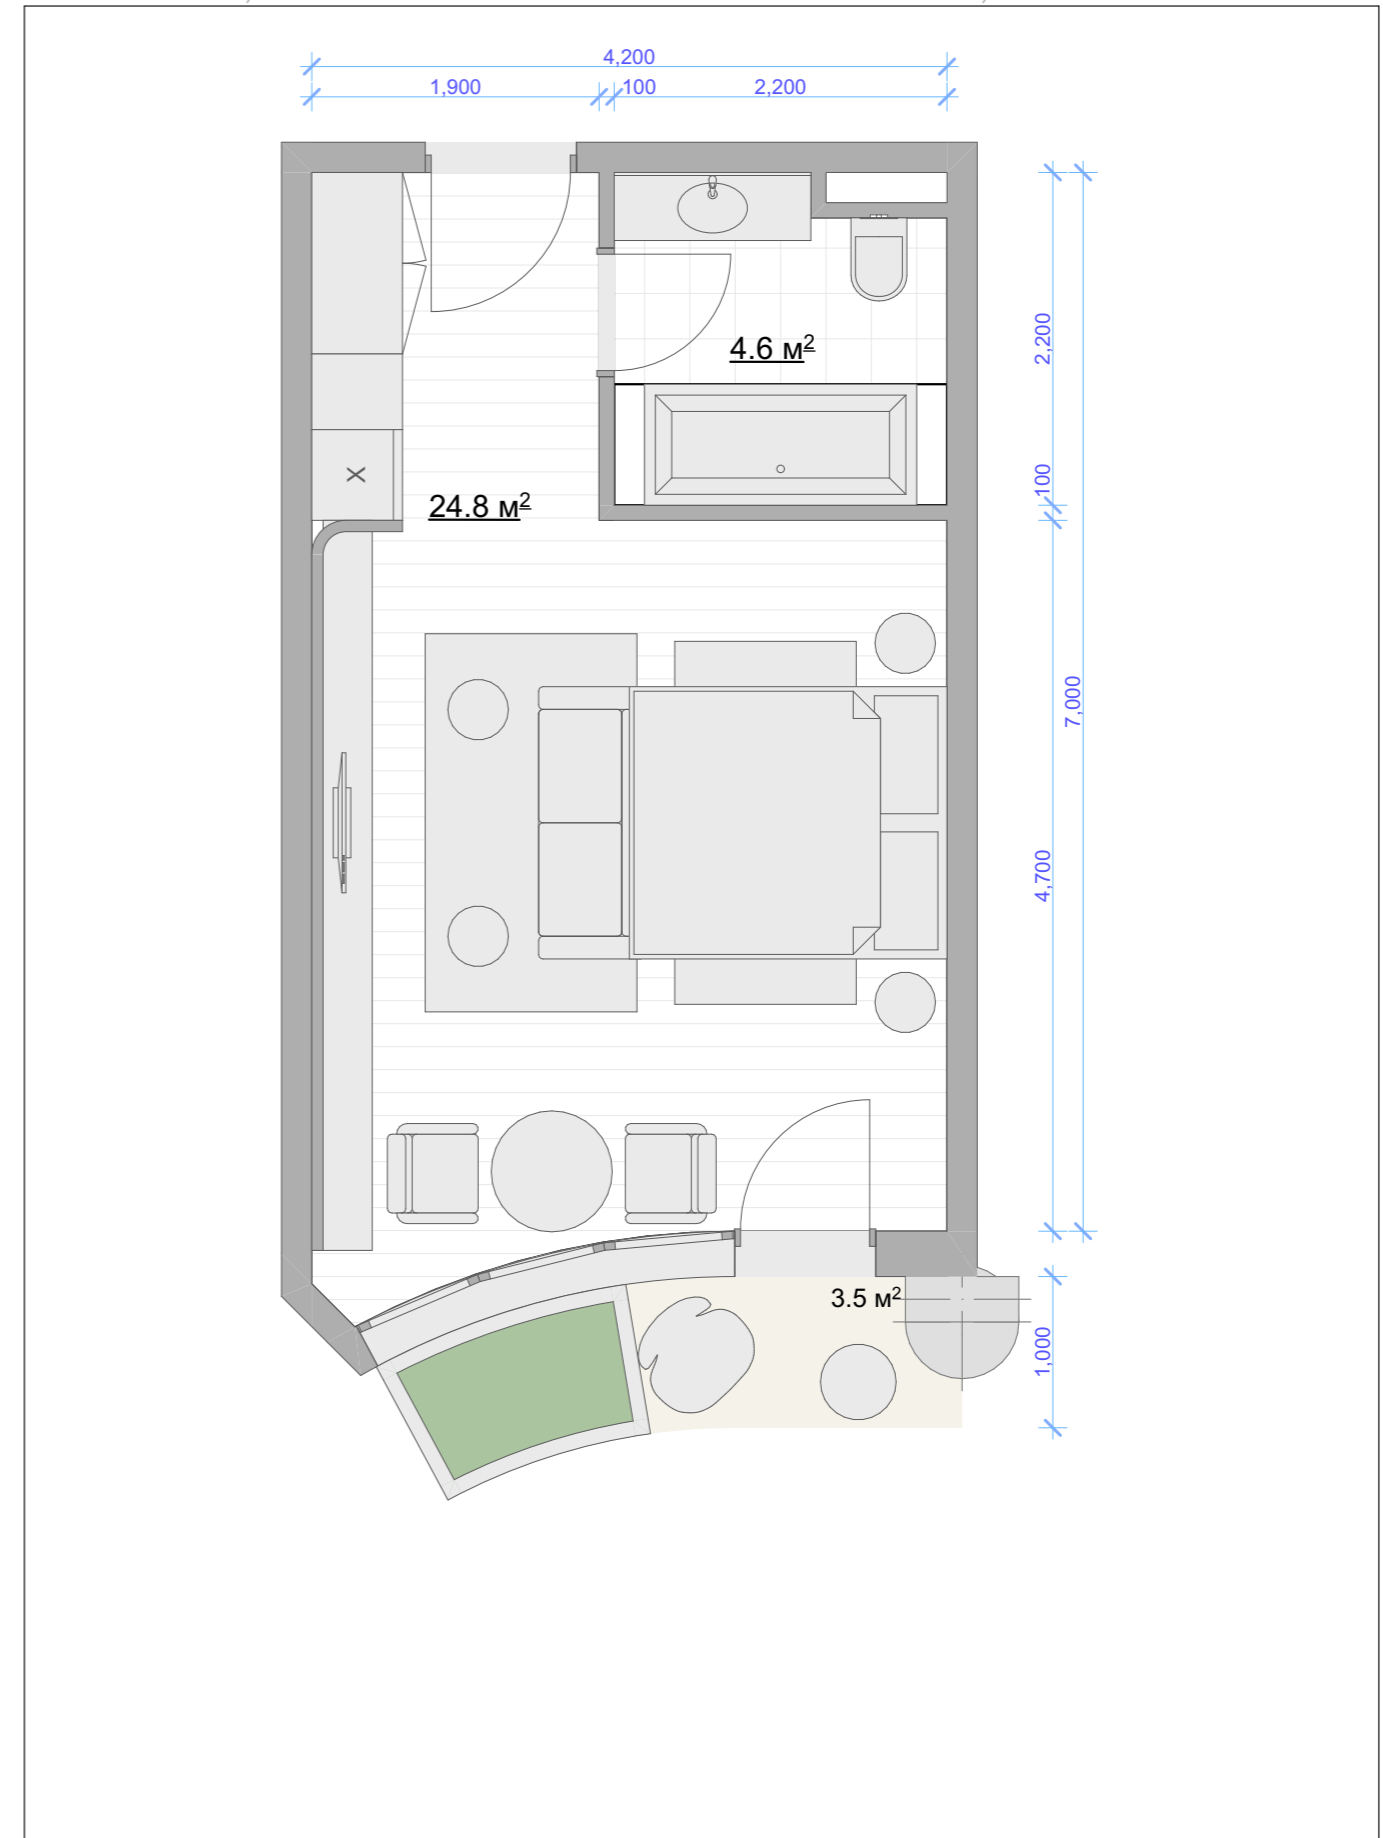

**Total Commercial**

Lobby	147,5m <sup>2</sup>
Restaurant	202,4m <sup>2</sup>
Kitchen	47,8m <sup>2</sup>
Admin	50,8m <sup>2</sup>
Bar 1	35,2m <sup>2</sup>

**Total Units**

Standard	4
Superior	9
Deluxe	8
Luxe	4
Units	908,4m <sup>2</sup>
Units+terrace*0.3	1 001,2m <sup>2</sup>
Units+terrace	1 195,3m <sup>2</sup>
Corridor + Stair hall	224,5m <sup>2</sup>
Staff	43,2m <sup>2</sup>

x30  
861m<sup>2</sup>

Standard room. Type 1

29,4m<sup>2</sup>

x1

Standard room. Type 1

29,4m<sup>2</sup>

x3

88,2m<sup>2</sup>

Standard room. Type 2  
29m<sup>2</sup>

x3  
87m<sup>2</sup>

Superior room. Type 1 x9  
 34,3m<sup>2</sup> 308,7m<sup>2</sup>

Superior room. Type 1 x39  
 34,3m<sup>2</sup> 1 337,7m<sup>2</sup>

108,5

Superior room. Type 2  
34,4m<sup>2</sup>

x3  
103,2m<sup>2</sup>

**Deluxe room. Type 1** x3  
38,2m<sup>2</sup> 114,6m<sup>2</sup>

**Deluxe room. Type 1** x2  
38,2m<sup>2</sup> 76,4m<sup>2</sup>

**Deluxe room. Type 1** x1  
38,2m<sup>2</sup>

**Deluxe room. Type 1** x18  
38,2m<sup>2</sup> 687,6m<sup>2</sup>