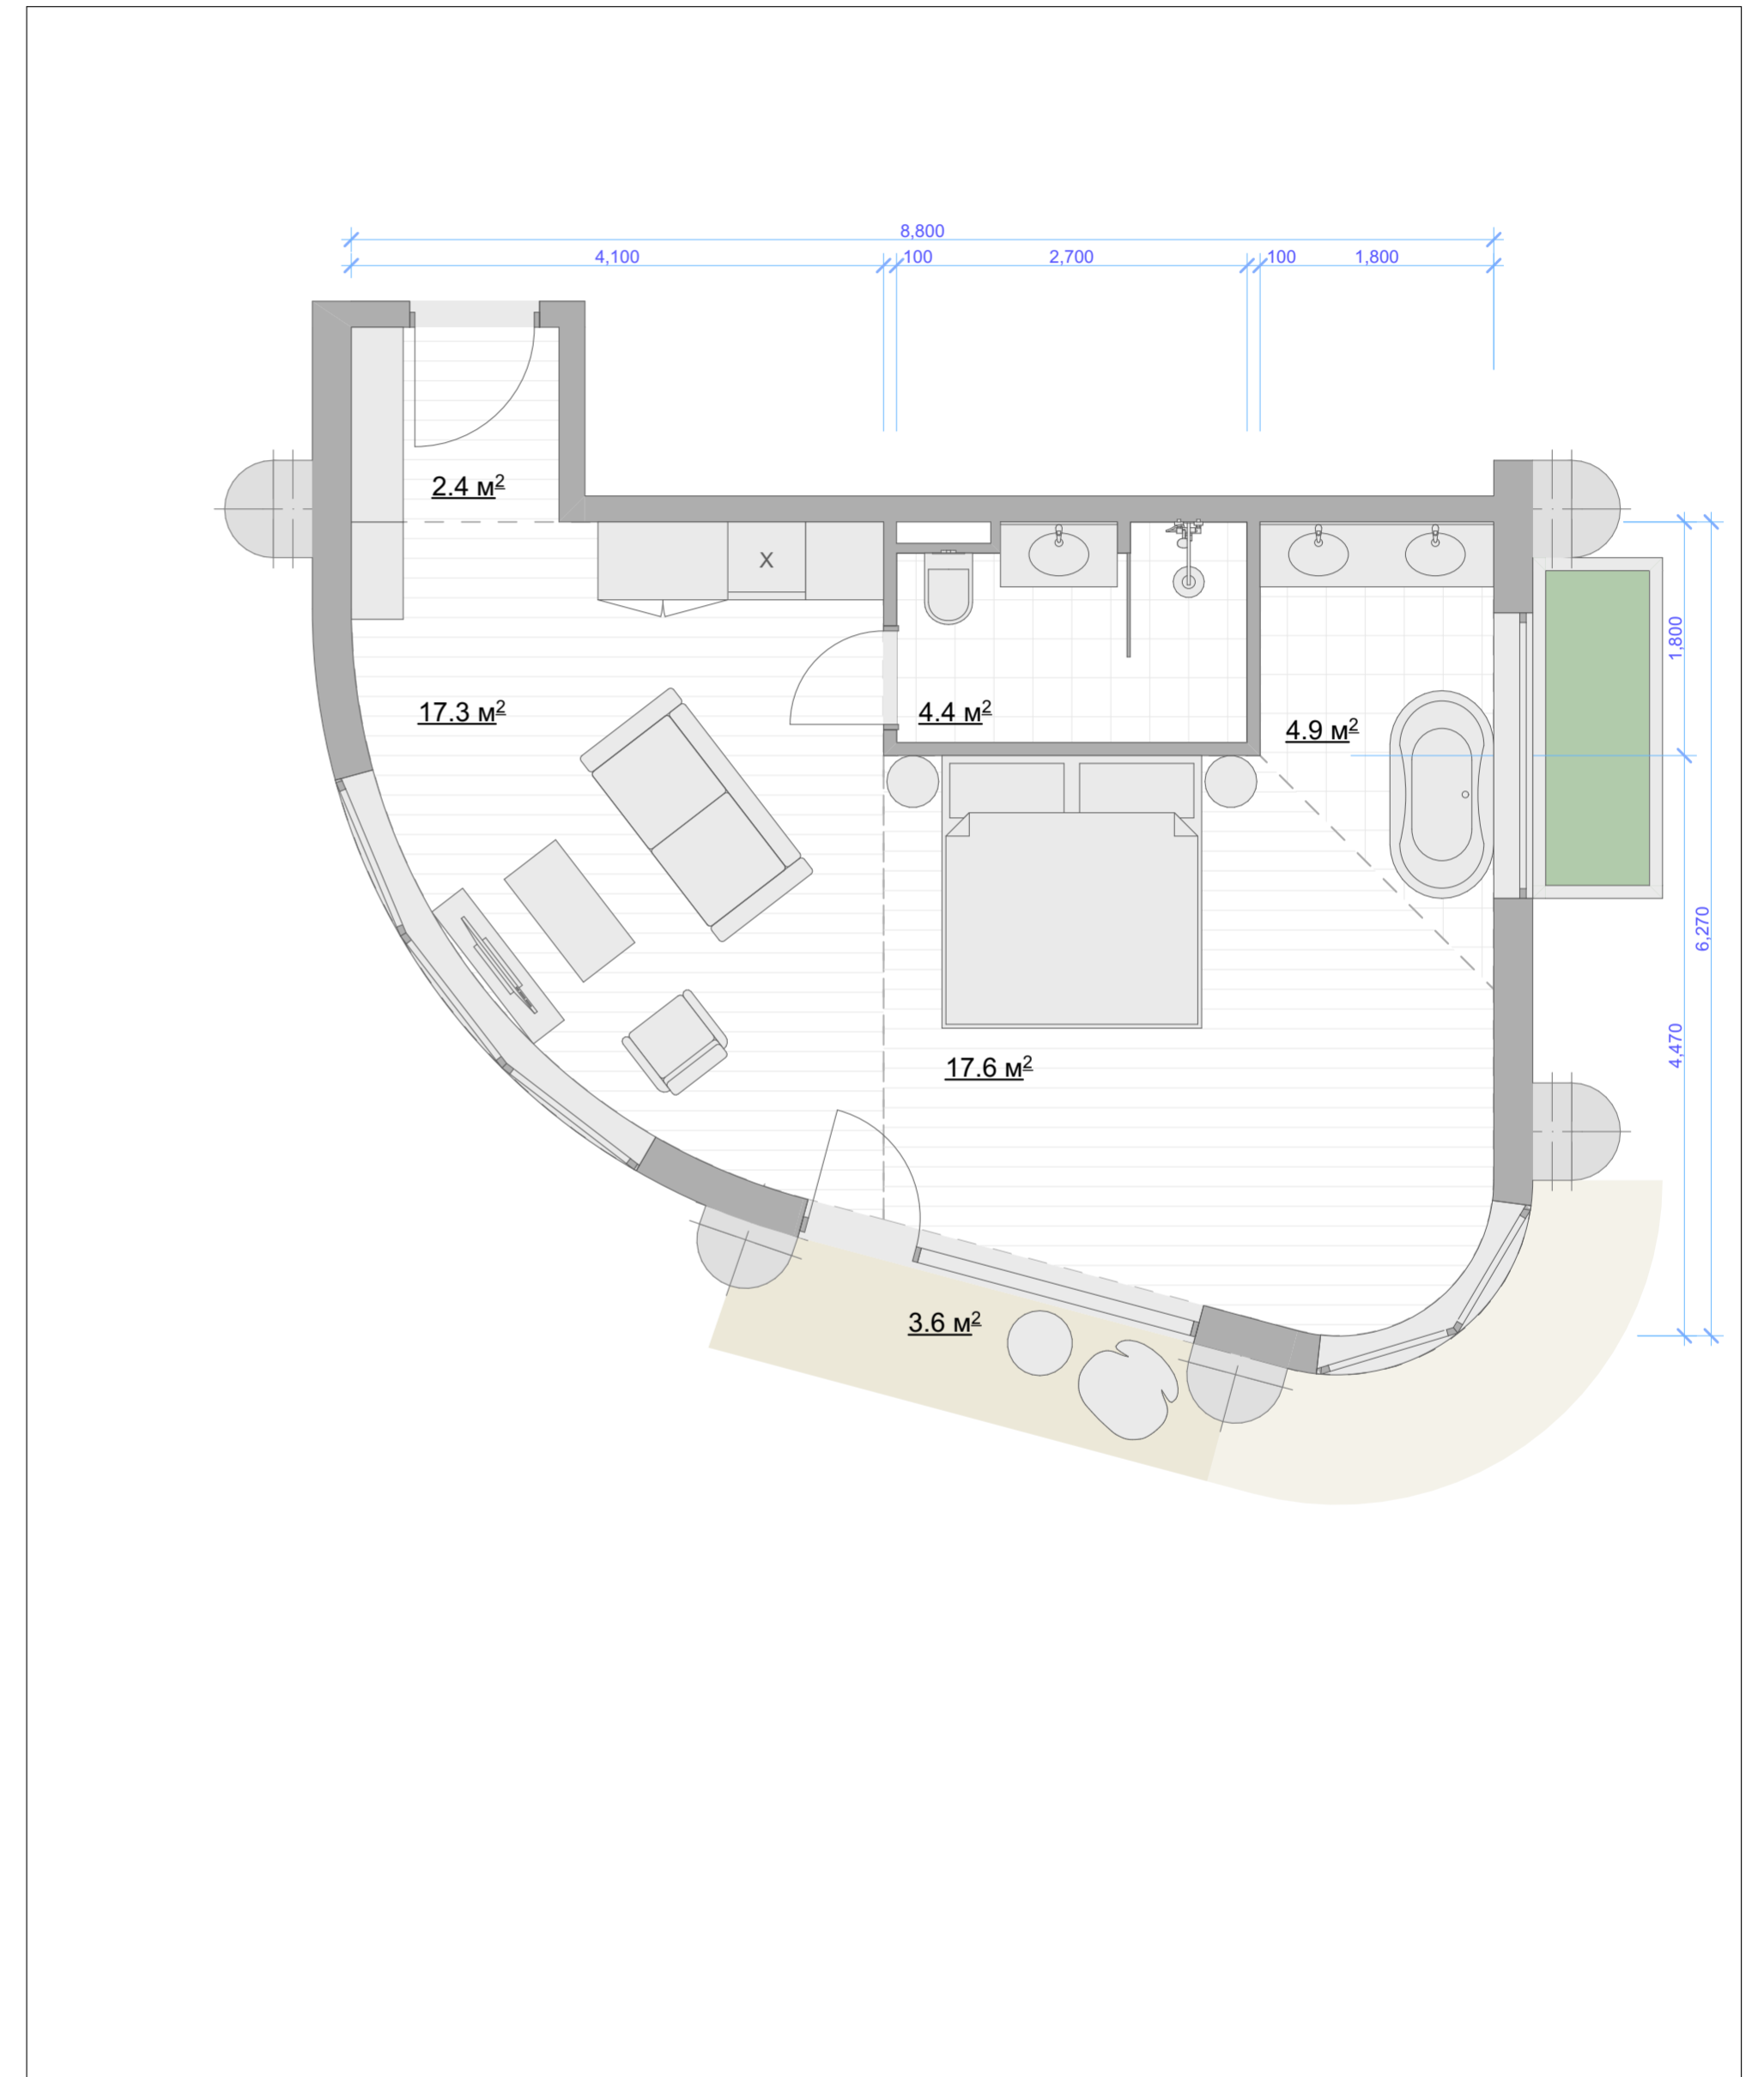

Deluxe room. Type 3

x3

37,8m<sup>2</sup>

113,4m<sup>2</sup>

Luxe room. Type 1 x1  
44.2m<sup>2</sup>

Luxe room. Type 1  
44,2m<sup>2</sup>

88,4m<sup>2</sup>

Luxe room. Type 1  
44,2m<sup>2</sup>

x1

Luxe room. Type 2 x1  
44,1m<sup>2</sup>

Luxe room. Type 2 x3  
44,1m<sup>2</sup> 132,3m<sup>2</sup>

Luxe room. Type 3  
46.6m<sup>2</sup> x1

Luxe room. Type 3  
46.6m<sup>2</sup> x3  
139.8m<sup>2</sup>

Luxe room. Type 4 x1  
44.1m<sup>2</sup>

Luxe room. Type 4 x2  
 44,1m2 88,2m2

Luxe room. Type 4 x1  
 44,1m2