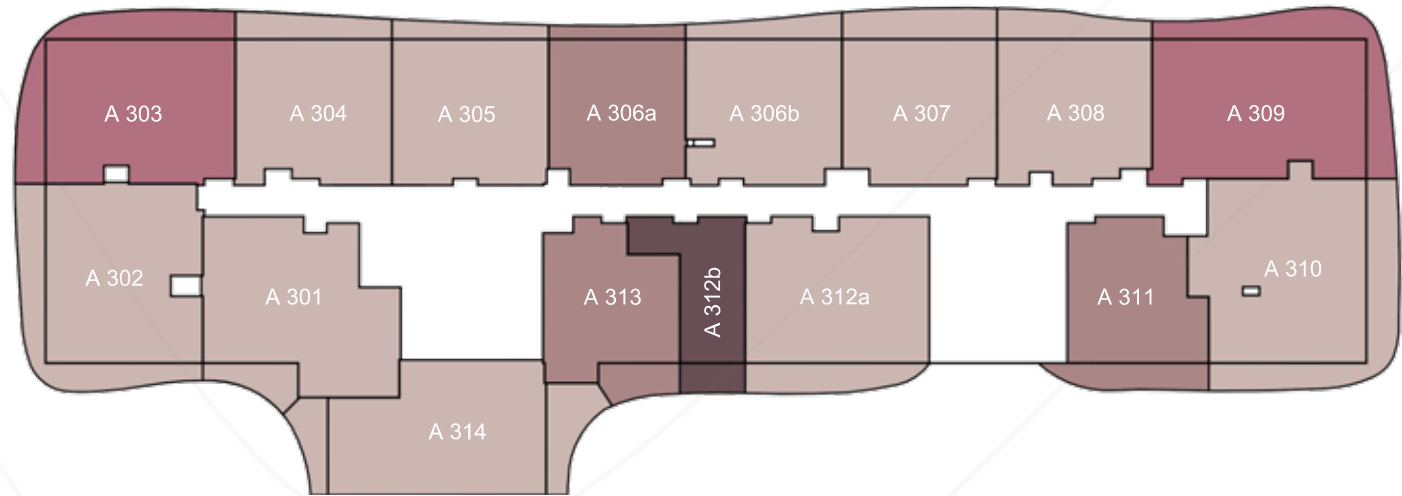

FLOOR PLANS  
BLOCK A  
المخططات الطابقية

---

UPTOWN

|        |  |        |  |
|--------|--|--------|--|
| Studio |   | 3 bed  |   |
| 1 bed  |   | dublex |   |
| 2 bed  |  | loft   |  |

|        |  |        |  |
|--------|--|--------|--|
| Studio |   | 3 bed  |   |
| 1 bed  |   | dublex |   |
| 2 bed  |  | loft   |  |

# THIRD FLOOR PLAN

مخطط الطابق الثالث

|        |  |        |  |
|--------|--|--------|--|
| Studio |   | 3 bed  |   |
| 1 bed  |   | dublex |   |
| 2 bed  |  | loft   |  |