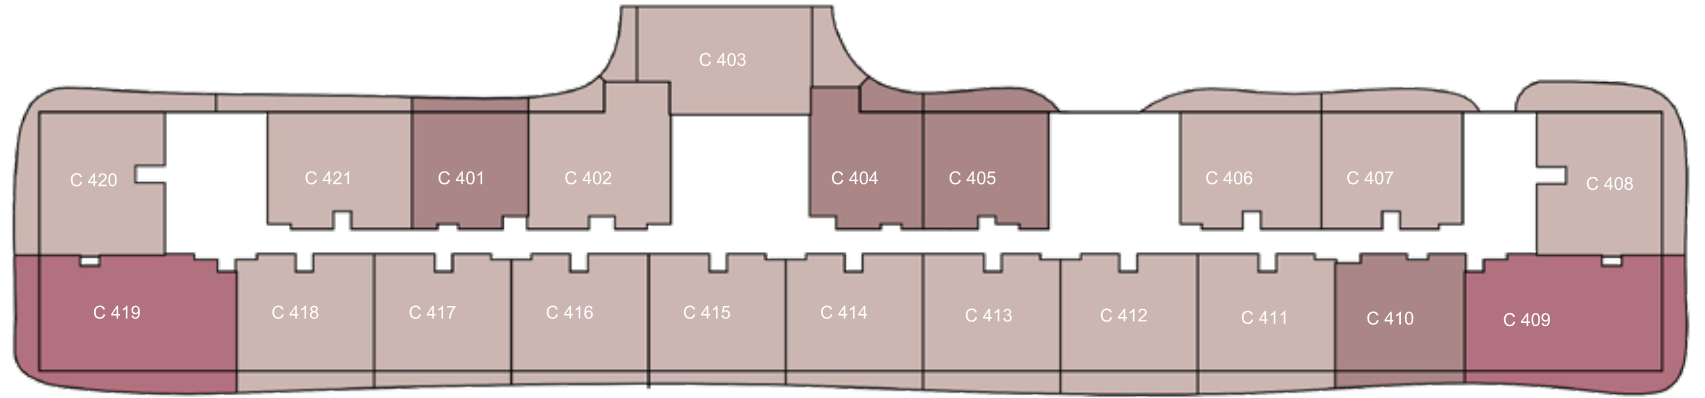

FLOOR PLANS  
BLOCK C  
المخططات الطابقية

---

UPTOWN

|        |  |        |  |
|--------|--|--------|--|
| Studio |   | 3 bed  |   |
| 1 bed  |   | dublex |   |
| 2 bed  |  | loft   |  |

SECOND FLOOR PLAN

مخطط الطابق الثاني

|        |  |        |  |
|--------|--|--------|--|
| Studio |   | 3 bed  |   |
| 1 bed  |   | duplex |   |
| 2 bed  |  | loft   |  |

# THIRD FLOOR PLAN

مخطط الطابق الثالث

|        |  |        |  |
|--------|--|--------|--|
| Studio |   | 3 bed  |   |
| 1 bed  |   | dublex |   |
| 2 bed  |  | loft   |  |

# FOURTH FLOOR PLAN

مخطط الطابق الرابع

|        |  |        |  |
|--------|--|--------|--|
| Studio |   | 3 bed  |   |
| 1 bed  |   | dublex |   |
| 2 bed  |  | loft   |  |