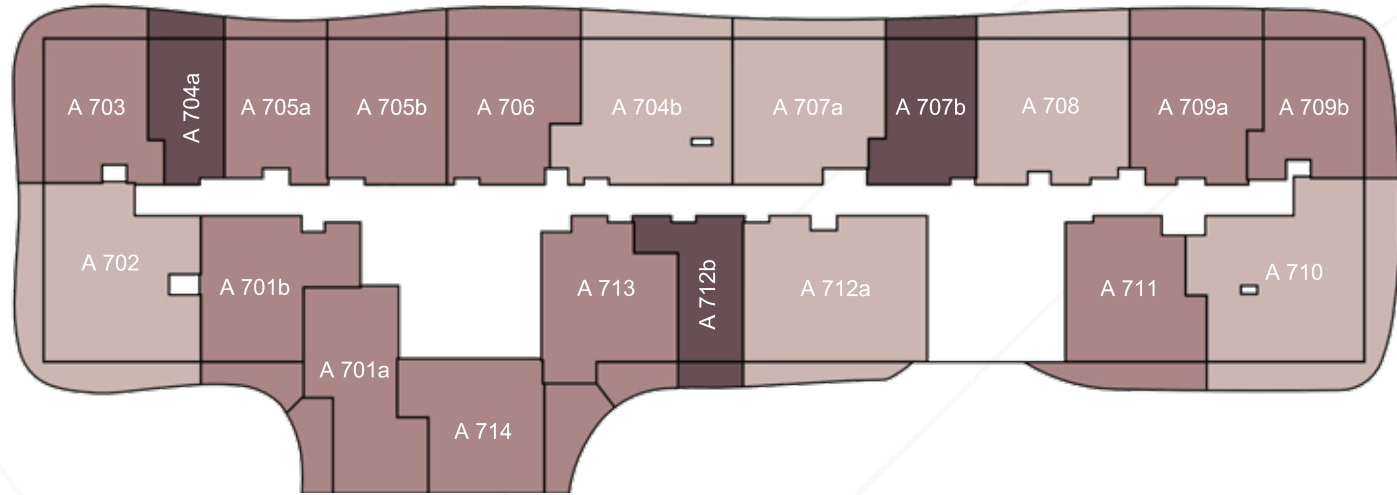

Studio		3 bed	
1 bed		dublex	
2 bed		loft