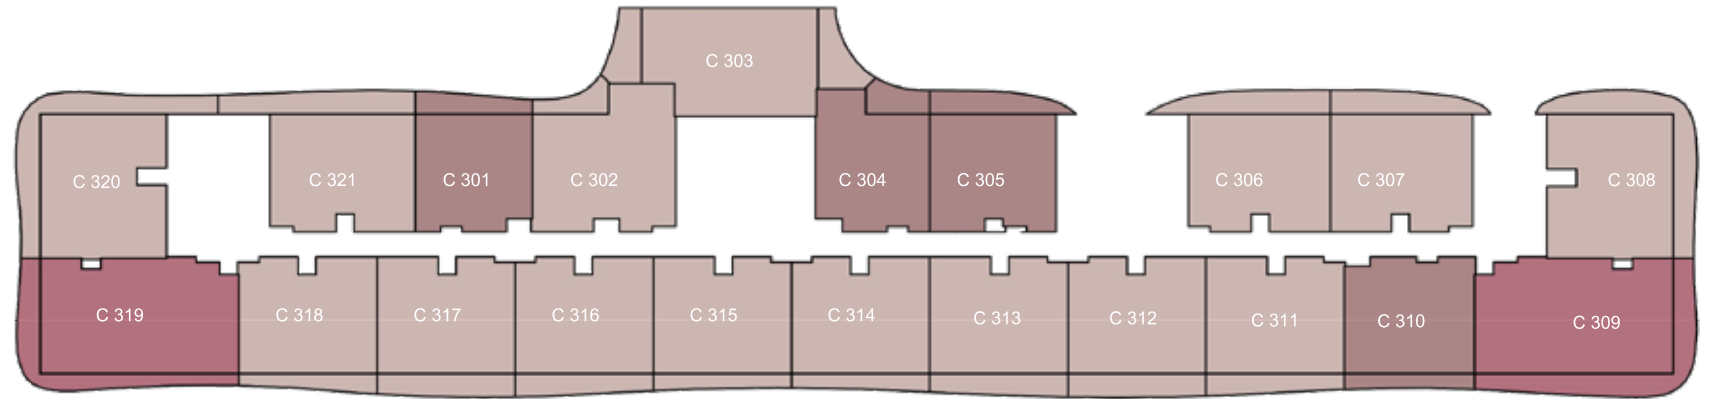

Studio		3 bed	
1 bed		dublex	
2 bed		loft