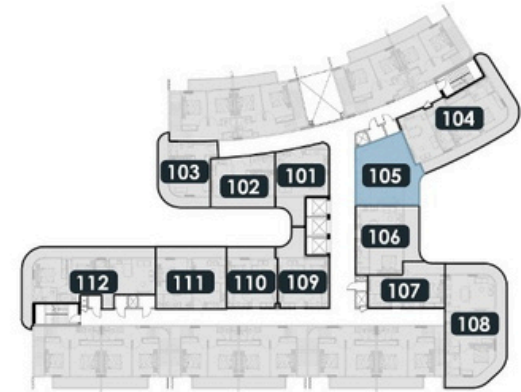

MANARINA ZENITH

105

1 Bedroom

Sellable Area:
660 sqft.

MANARINA ZENITH

209 - 409 - 609

1 Bedroom

Sellable Area:
688 sqft.

MANARINA ZENITH

205 - 405 - 605
2 Bedroom
Sellable Area:
999 sqft.

MANARINA ZENITH

304 - 504

2 Bedroom

**Sellable Area:
1124 sqft.**

MANARINA ZENITH

203 - 403 - 603

Studio

Sellable Area:
567 sqft.

MANARINA ZENITH

303 - 503

Studio

Sellable Area:
562 sqft.

MANARINA ZENITH

104
2 Bedroom
Sellable Area:
1151 sqft.