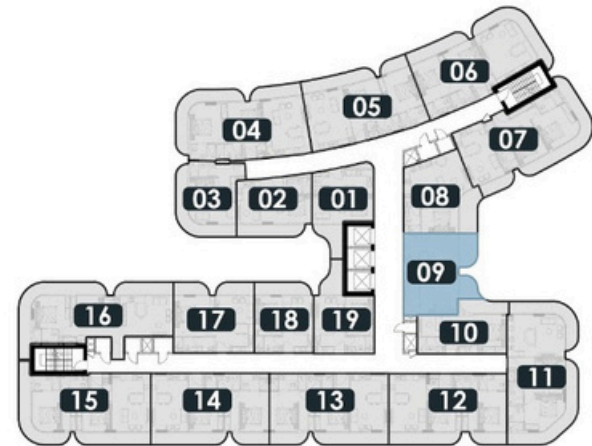

MANARINA ZENITH

105

1 Bedroom

Sellable Area:
660 sqft.

MANARINA ZENITH

209 - 409 - 609

1 Bedroom

Sellable Area:
688 sqft.

MANARINA ZENITH

205 - 405 - 605
2 Bedroom
Sellable Area:
999 sqft.

MANARINA ZENITH

304 - 504

2 Bedroom

**Sellable Area:
1124 sqft.**

MANARINA ZENITH

203 - 403 - 603

Studio

Sellable Area:
567 sqft.

MANARINA ZENITH

303 - 503

Studio

Sellable Area:
562 sqft.

MANARINA ZENITH

104
2 Bedroom
Sellable Area:
1151 sqft.