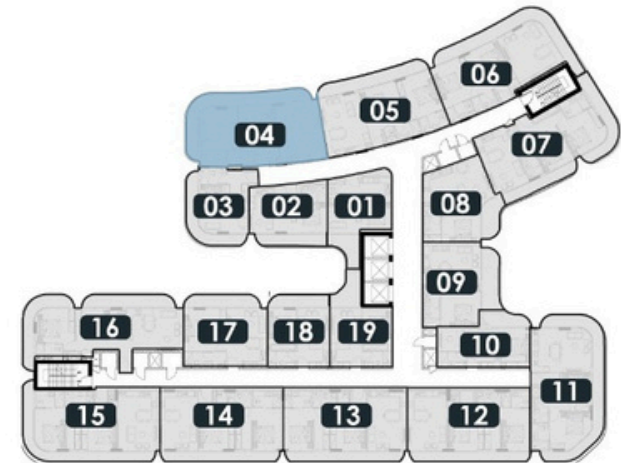

MANARINA ZENITH

105

1 Bedroom

Sellable Area:
660 sqft.

MANARINA ZENITH

209 - 409 - 609

1 Bedroom

Sellable Area:
688 sqft.

MANARINA ZENITH

205 - 405 - 605
2 Bedroom
Sellable Area:
999 sqft.

MANARINA ZENITH

304 - 504

2 Bedroom

**Sellable Area:
1124 sqft.**

MANARINA ZENITH

203 - 403 - 603

Studio

Sellable Area:
567 sqft.

MANARINA ZENITH

303 - 503

Studio

Sellable Area:
562 sqft.

MANARINA ZENITH

104
2 Bedroom
Sellable Area:
1151 sqft.