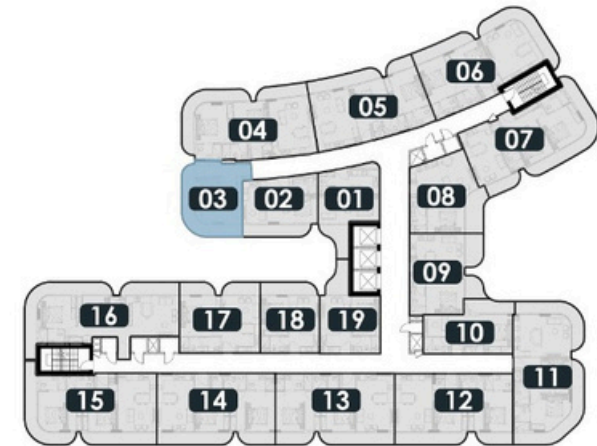

MANARINA ZENITH

105

1 Bedroom

Sellable Area:
660 sqft.

MANARINA ZENITH

209 - 409 - 609

1 Bedroom

Sellable Area:
688 sqft.

MANARINA ZENITH

205 - 405 - 605
2 Bedroom
Sellable Area:
999 sqft.

MANARINA ZENITH

304 - 504

2 Bedroom

**Sellable Area:
1124 sqft.**

MANARINA ZENITH

203 - 403 - 603

Studio

Sellable Area:
567 sqft.

MANARINA ZENITH

303 - 503

Studio

Sellable Area:
562 sqft.

MANARINA ZENITH

104
2 Bedroom
Sellable Area:
1151 sqft.