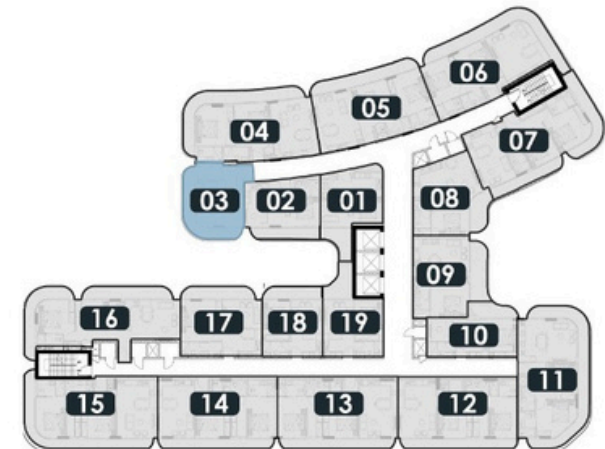

MANARINA ZENITH

105

1 Bedroom

Sellable Area:
660 sqft.

MANARINA ZENITH

209 - 409 - 609

1 Bedroom

Sellable Area:
688 sqft.

MANARINA ZENITH

205 - 405 - 605
2 Bedroom
Sellable Area:
999 sqft.

MANARINA ZENITH

304 - 504

2 Bedroom

**Sellable Area:
1124 sqft.**

MANARINA ZENITH

203 - 403 - 603

Studio

Sellable Area:
567 sqft.

MANARINA ZENITH

303 - 503

Studio

Sellable Area:
562 sqft.

MANARINA ZENITH

104
2 Bedroom
Sellable Area:
1151 sqft.