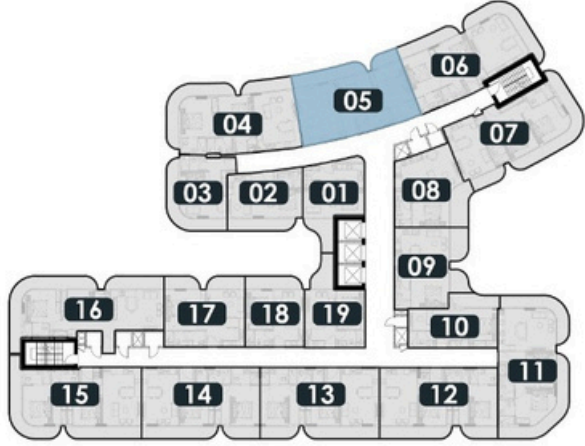

MANARINA ZENITH

105

1 Bedroom

Sellable Area:
660 sqft.

MANARINA ZENITH

209 - 409 - 609

1 Bedroom

Sellable Area:
688 sqft.

MANARINA ZENITH

205 - 405 - 605
2 Bedroom
Sellable Area:
999 sqft.

MANARINA ZENITH

304 - 504

2 Bedroom

**Sellable Area:
1124 sqft.**

MANARINA ZENITH

203 - 403 - 603

Studio

Sellable Area:
567 sqft.

MANARINA ZENITH

303 - 503

Studio

Sellable Area:
562 sqft.

MANARINA ZENITH

104
2 Bedroom
Sellable Area:
1151 sqft.