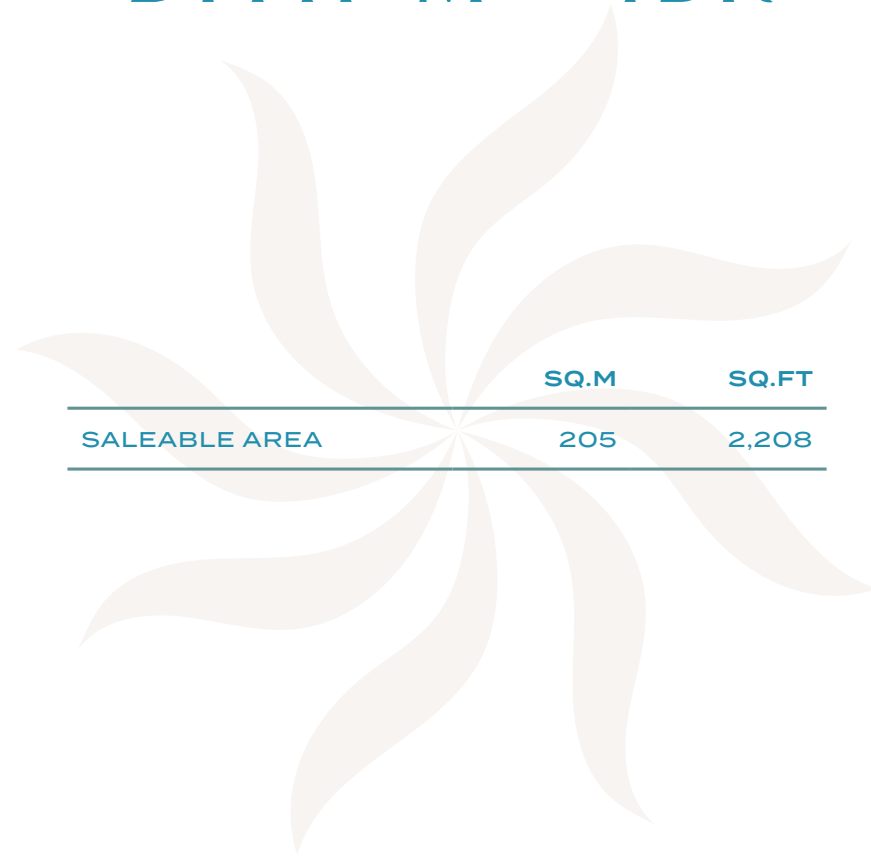

Floor Plans

7-BEDROOM VILLA

LV75E - 7BR + GYM + MAID

	SQ.M	SQ.FT
SALEABLE AREA	1587	17,078

GROUND FLOOR

FIRST FLOOR

SECOND FLOOR

BASEMENT

SECOND FLOOR

4-BEDROOM TOWNHOUSE

DITH-M - 4BR

	SQ.M	SQ.FT
SALEABLE AREA	205	2,208

GROUND FLOOR

FIRST FLOOR

LUXURY VILLA
DS-V45 - FRONT

LUXURY VILLA
DS-V45 - REAR

LUXURY VILLA

DS-V45 - 6BR + MAID

	SQ.M	SQ.FT
SALEABLE AREA	583.09	6276.33

GROUND FLOOR

FIRST FLOOR

ROOF FLOOR

TWIN VILLA

DSTW - 5BR + MAID