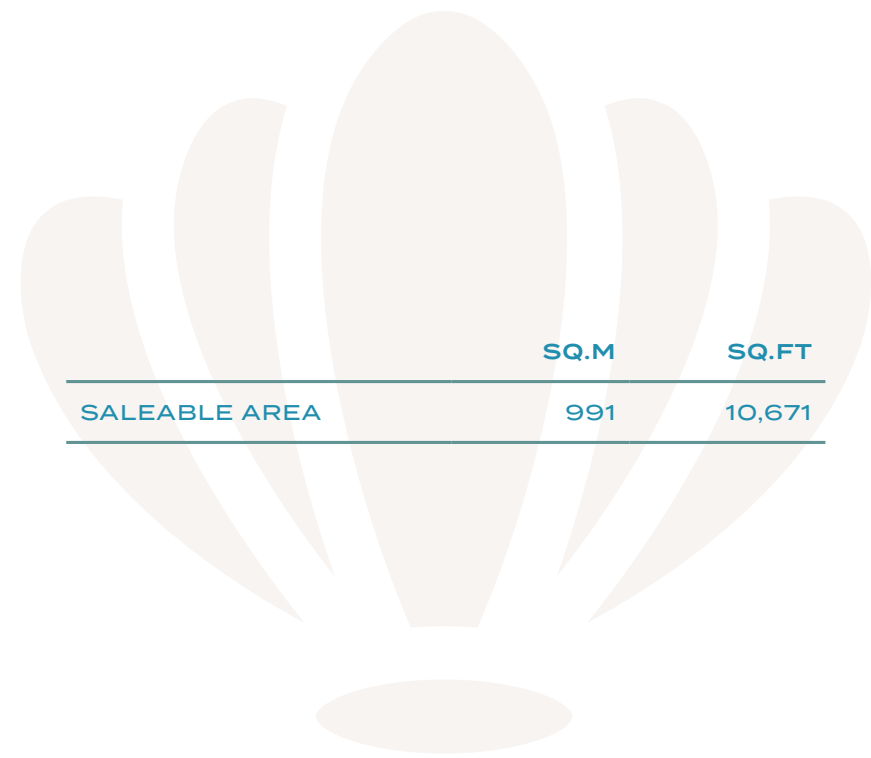

6-BEDROOM VILLA

LV55E - 6BR + GYM + MAID

GROUND FLOOR