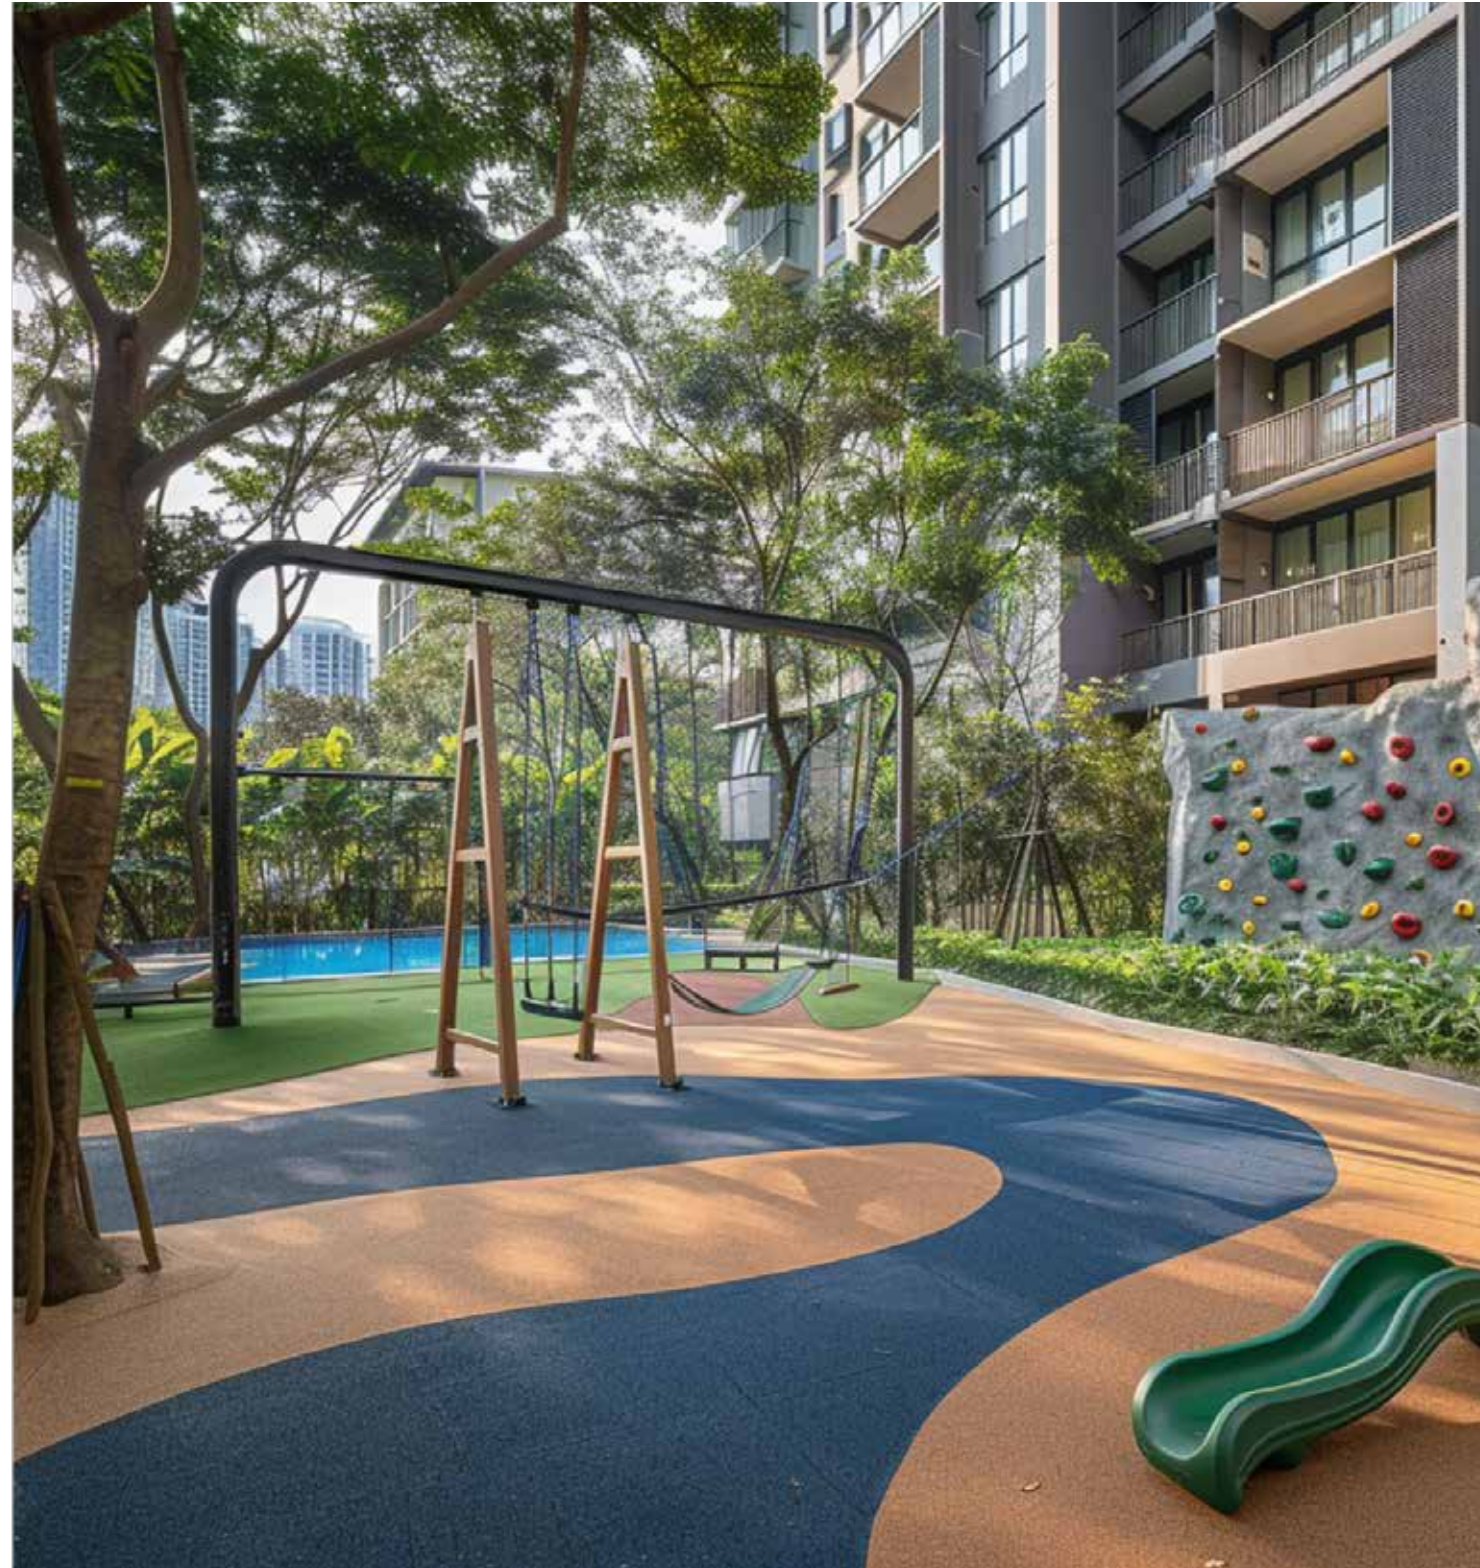

Take advantage of the inviting on-site pool, perfect for relaxation and leisurely dips under the sun.

AMENITIES

ELO

SWIM-UP BAR

Sip on refreshing drinks poolside, at the vibrant pool bar, the ideal spot to unwind and enjoy the ultimate vacation experience.

AMENITIES

ELO

AQUA SPORTS

Dive into aqua sports at the versatile area, keeping residents active and engaged.

AMENITIES

ELO

PARTY MOOD

Experience the ultimate pool party and dance under the stars, surrounded by dynamic lights, pulsing music, cascading water and refreshing cocktails.

KIDS PLAY AREA

Let your little ones' imaginations run wild at the dedicated kids play area, filled with fun and excitement.

AMENITIES

ELO

GYM

Stay fit and active with modern gym facilities, perfect for a convenient workout session.

WALL CLIMBING

Scale new heights at the wall climbing facility, adding excitement to an uplifted living experience.

OUTDOOR CINEMA

Experience cinematic magic under the stars at the outdoor cinema, that promises to create unforgettable movie night experiences for all.