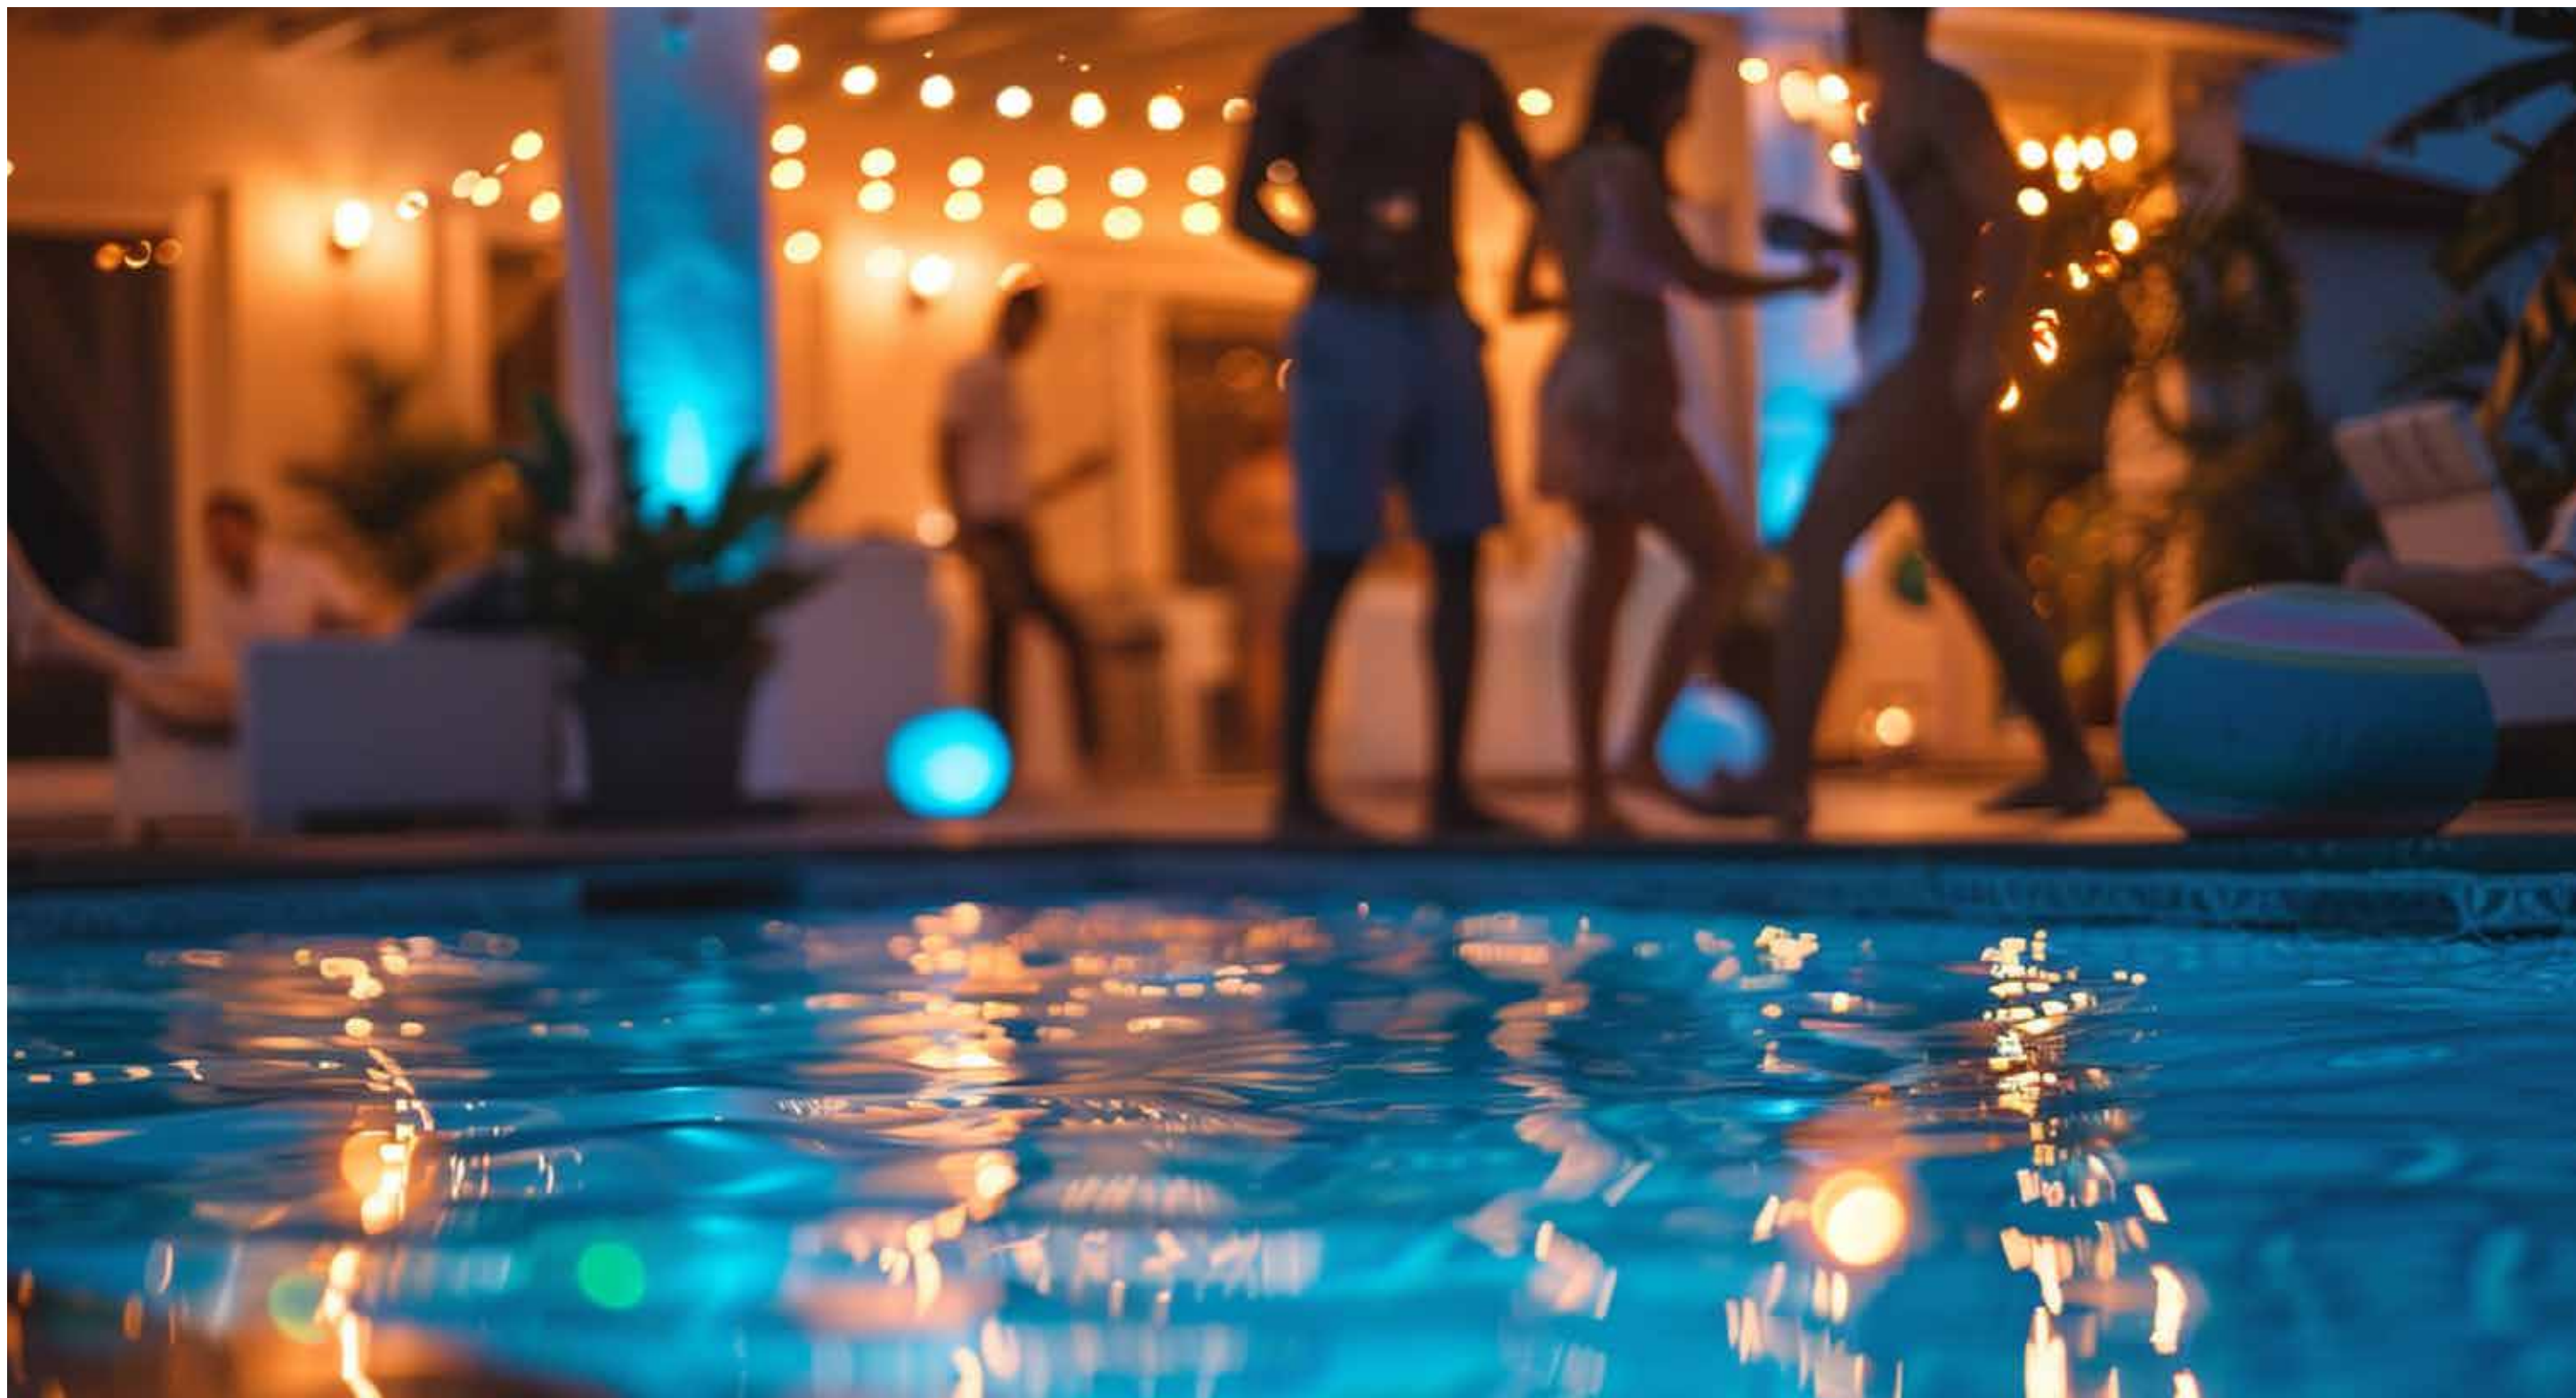

Take advantage of the inviting on-site pool, perfect for relaxation and leisurely dips under the sun.

AMENITIES

ELO

SWIM-UP BAR

Sip on refreshing drinks poolside, at the vibrant pool bar, the ideal spot to unwind and enjoy the ultimate vacation experience.

AMENITIES

ELO

AQUA SPORTS

Dive into aqua sports at the versatile area, keeping residents active and engaged.

AMENITIES

ELO

PARTY MOOD

Experience the ultimate pool party and dance under the stars, surrounded by dynamic lights, pulsing music, cascading water and refreshing cocktails.

KIDS PLAY AREA

Let your little ones' imaginations run wild at the dedicated kids play area, filled with fun and excitement.

AMENITIES

ELO

GYM

Stay fit and active with modern gym facilities, perfect for a convenient workout session.