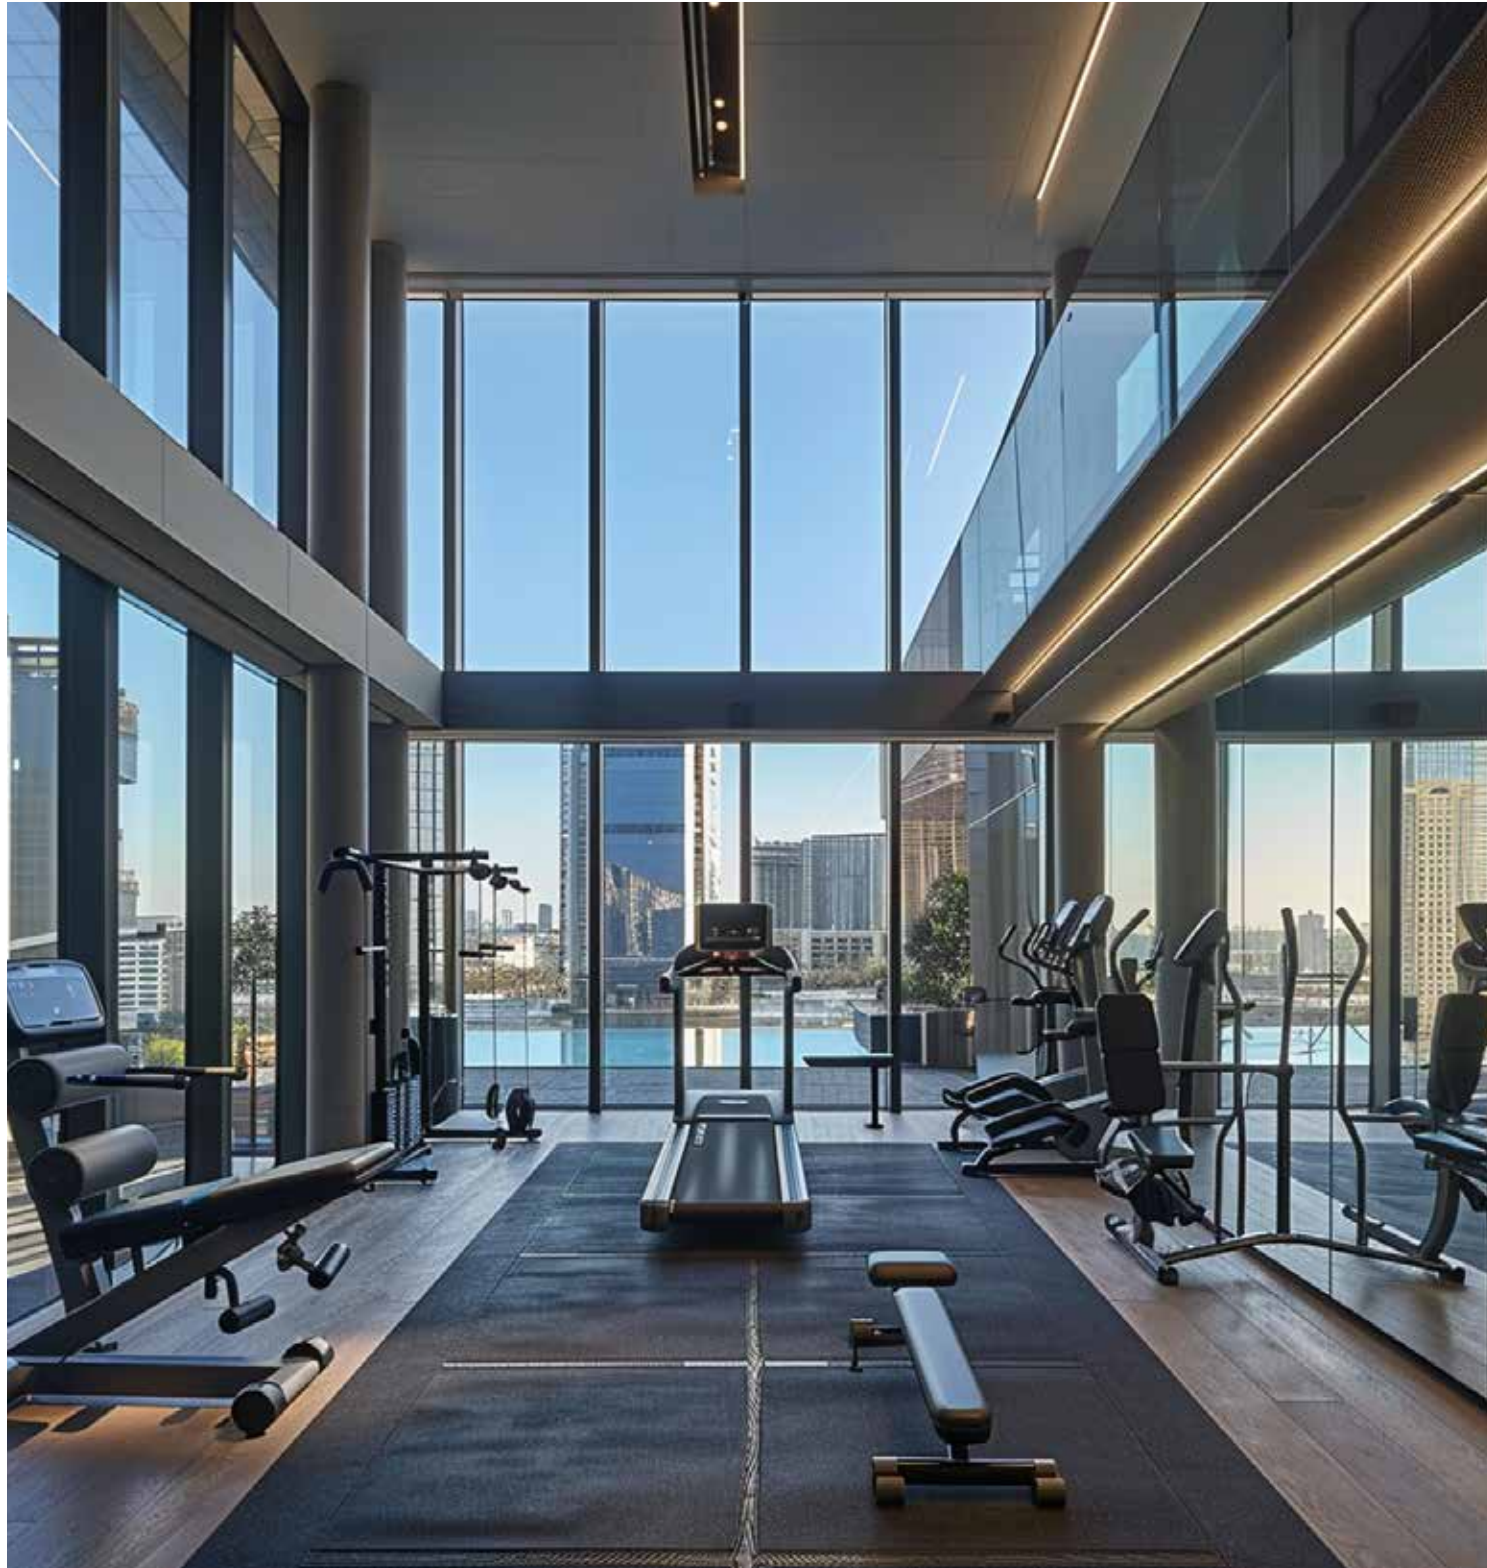

Take advantage of the inviting on-site pool, perfect for relaxation and leisurely dips under the sun.

AMENITIES

ELO

SWIM-UP BAR

Sip on refreshing drinks poolside, at the vibrant pool bar, the ideal spot to unwind and enjoy the ultimate vacation experience.

KIDS PLAY AREA

Let your little ones' imaginations run wild at the dedicated kids play area, filled with fun and excitement.

AMENITIES

ELO

GYM

Stay fit and active with modern gym facilities, perfect for a convenient workout session.