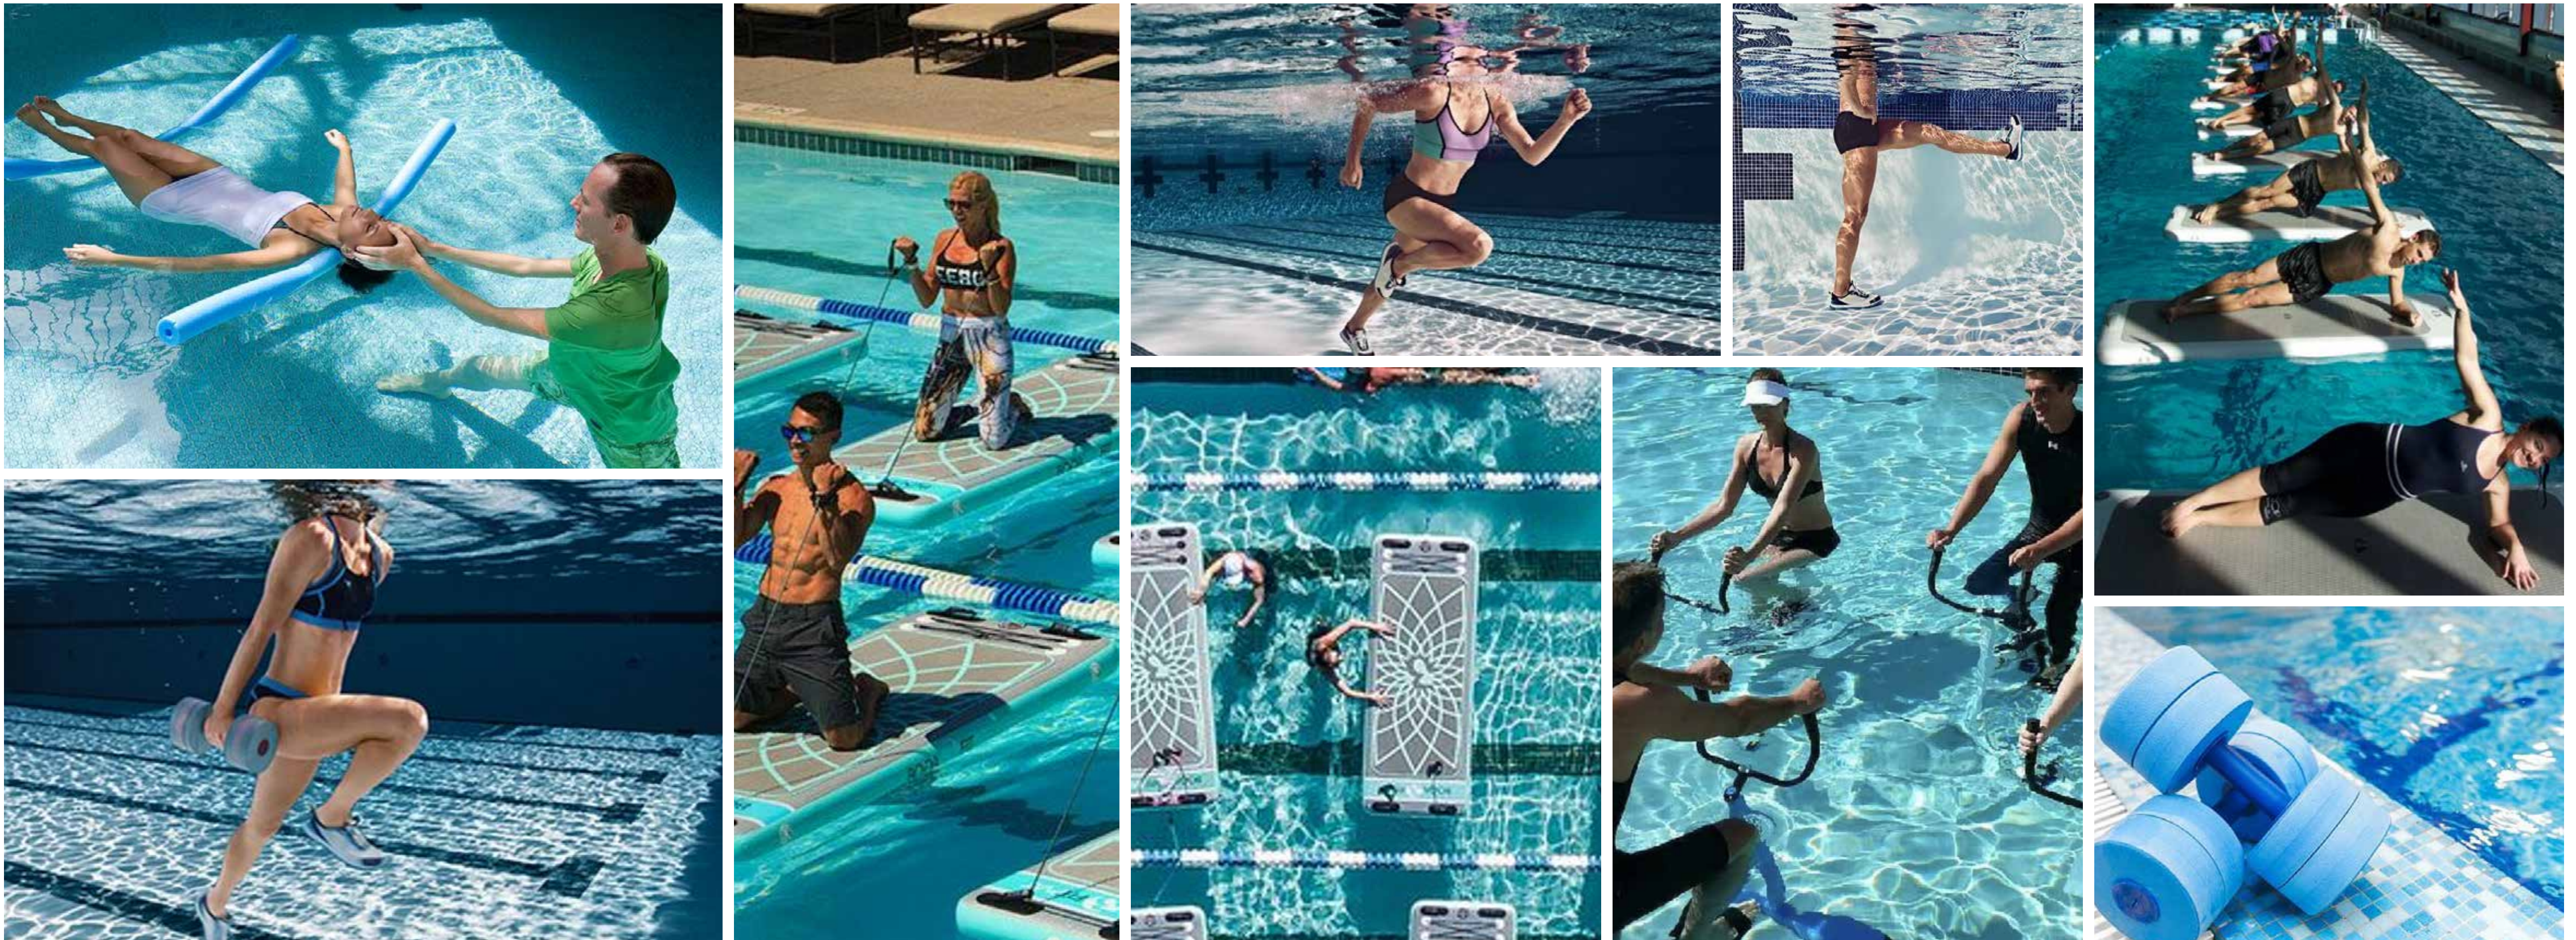

ELO

AMENITIES

ELO

BBQ AREA

Sizzle up delicious meals and gather with friends and family at the convenient BBQ area.

AMENITIES

ELO

POOL

Take advantage of the inviting on-site pool, perfect for relaxation and leisurely dips under the sun.

AMENITIES

ELO

SWIM-UP BAR

Sip on refreshing drinks poolside, at the vibrant pool bar, the ideal spot to unwind and enjoy the ultimate vacation experience.

AMENITIES

ELO

AQUA SPORTS

Dive into aqua sports at the versatile area, keeping residents active and engaged.

AMENITIES

ELO

PARTY MOOD

Experience the ultimate pool party and dance under the stars, surrounded by dynamic lights, pulsing music, cascading water and refreshing cocktails.

KIDS PLAY AREA

Let your little ones' imaginations run wild at the dedicated kids play area, filled with fun and excitement.

AMENITIES

ELO

GYM

Stay fit and active with modern gym facilities, perfect for a convenient workout session.