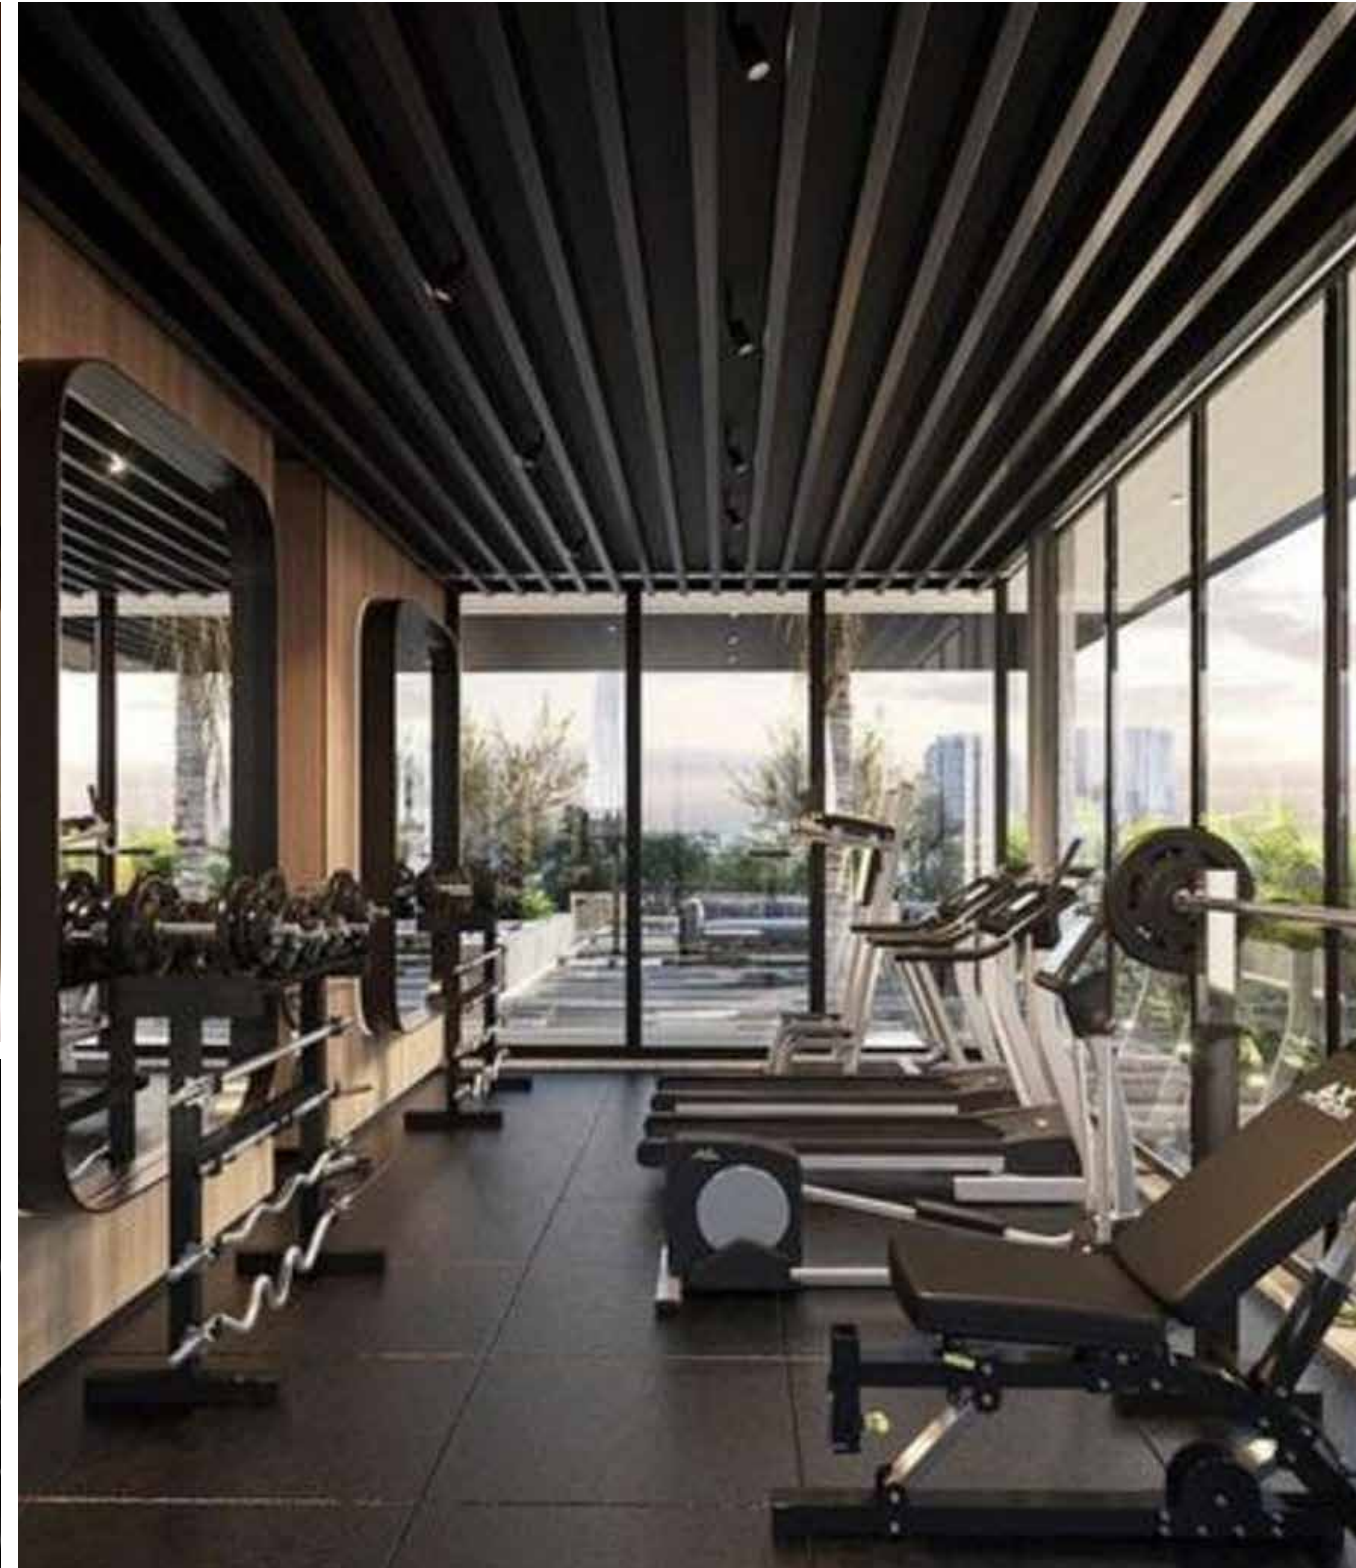

Take advantage of the inviting on-site pool, perfect for relaxation and leisurely dips under the sun.

AMENITIES

ELO

SWIM-UP BAR

Sip on refreshing drinks poolside, at the vibrant pool bar, the ideal spot to unwind and enjoy the ultimate vacation experience.

KIDS PLAY AREA

Let your little ones' imaginations run wild at the dedicated kids play area, filled with fun and excitement.

AMENITIES

ELO

GYM

Stay fit and active with modern gym facilities, perfect for a convenient workout session.

WALL CLIMBING

Scale new heights at the wall climbing facility, adding excitement to an uplifted living experience.

OUTDOOR CINEMA

Experience cinematic magic under the stars at the outdoor cinema, that promises to create unforgettable movie night experiences for all.