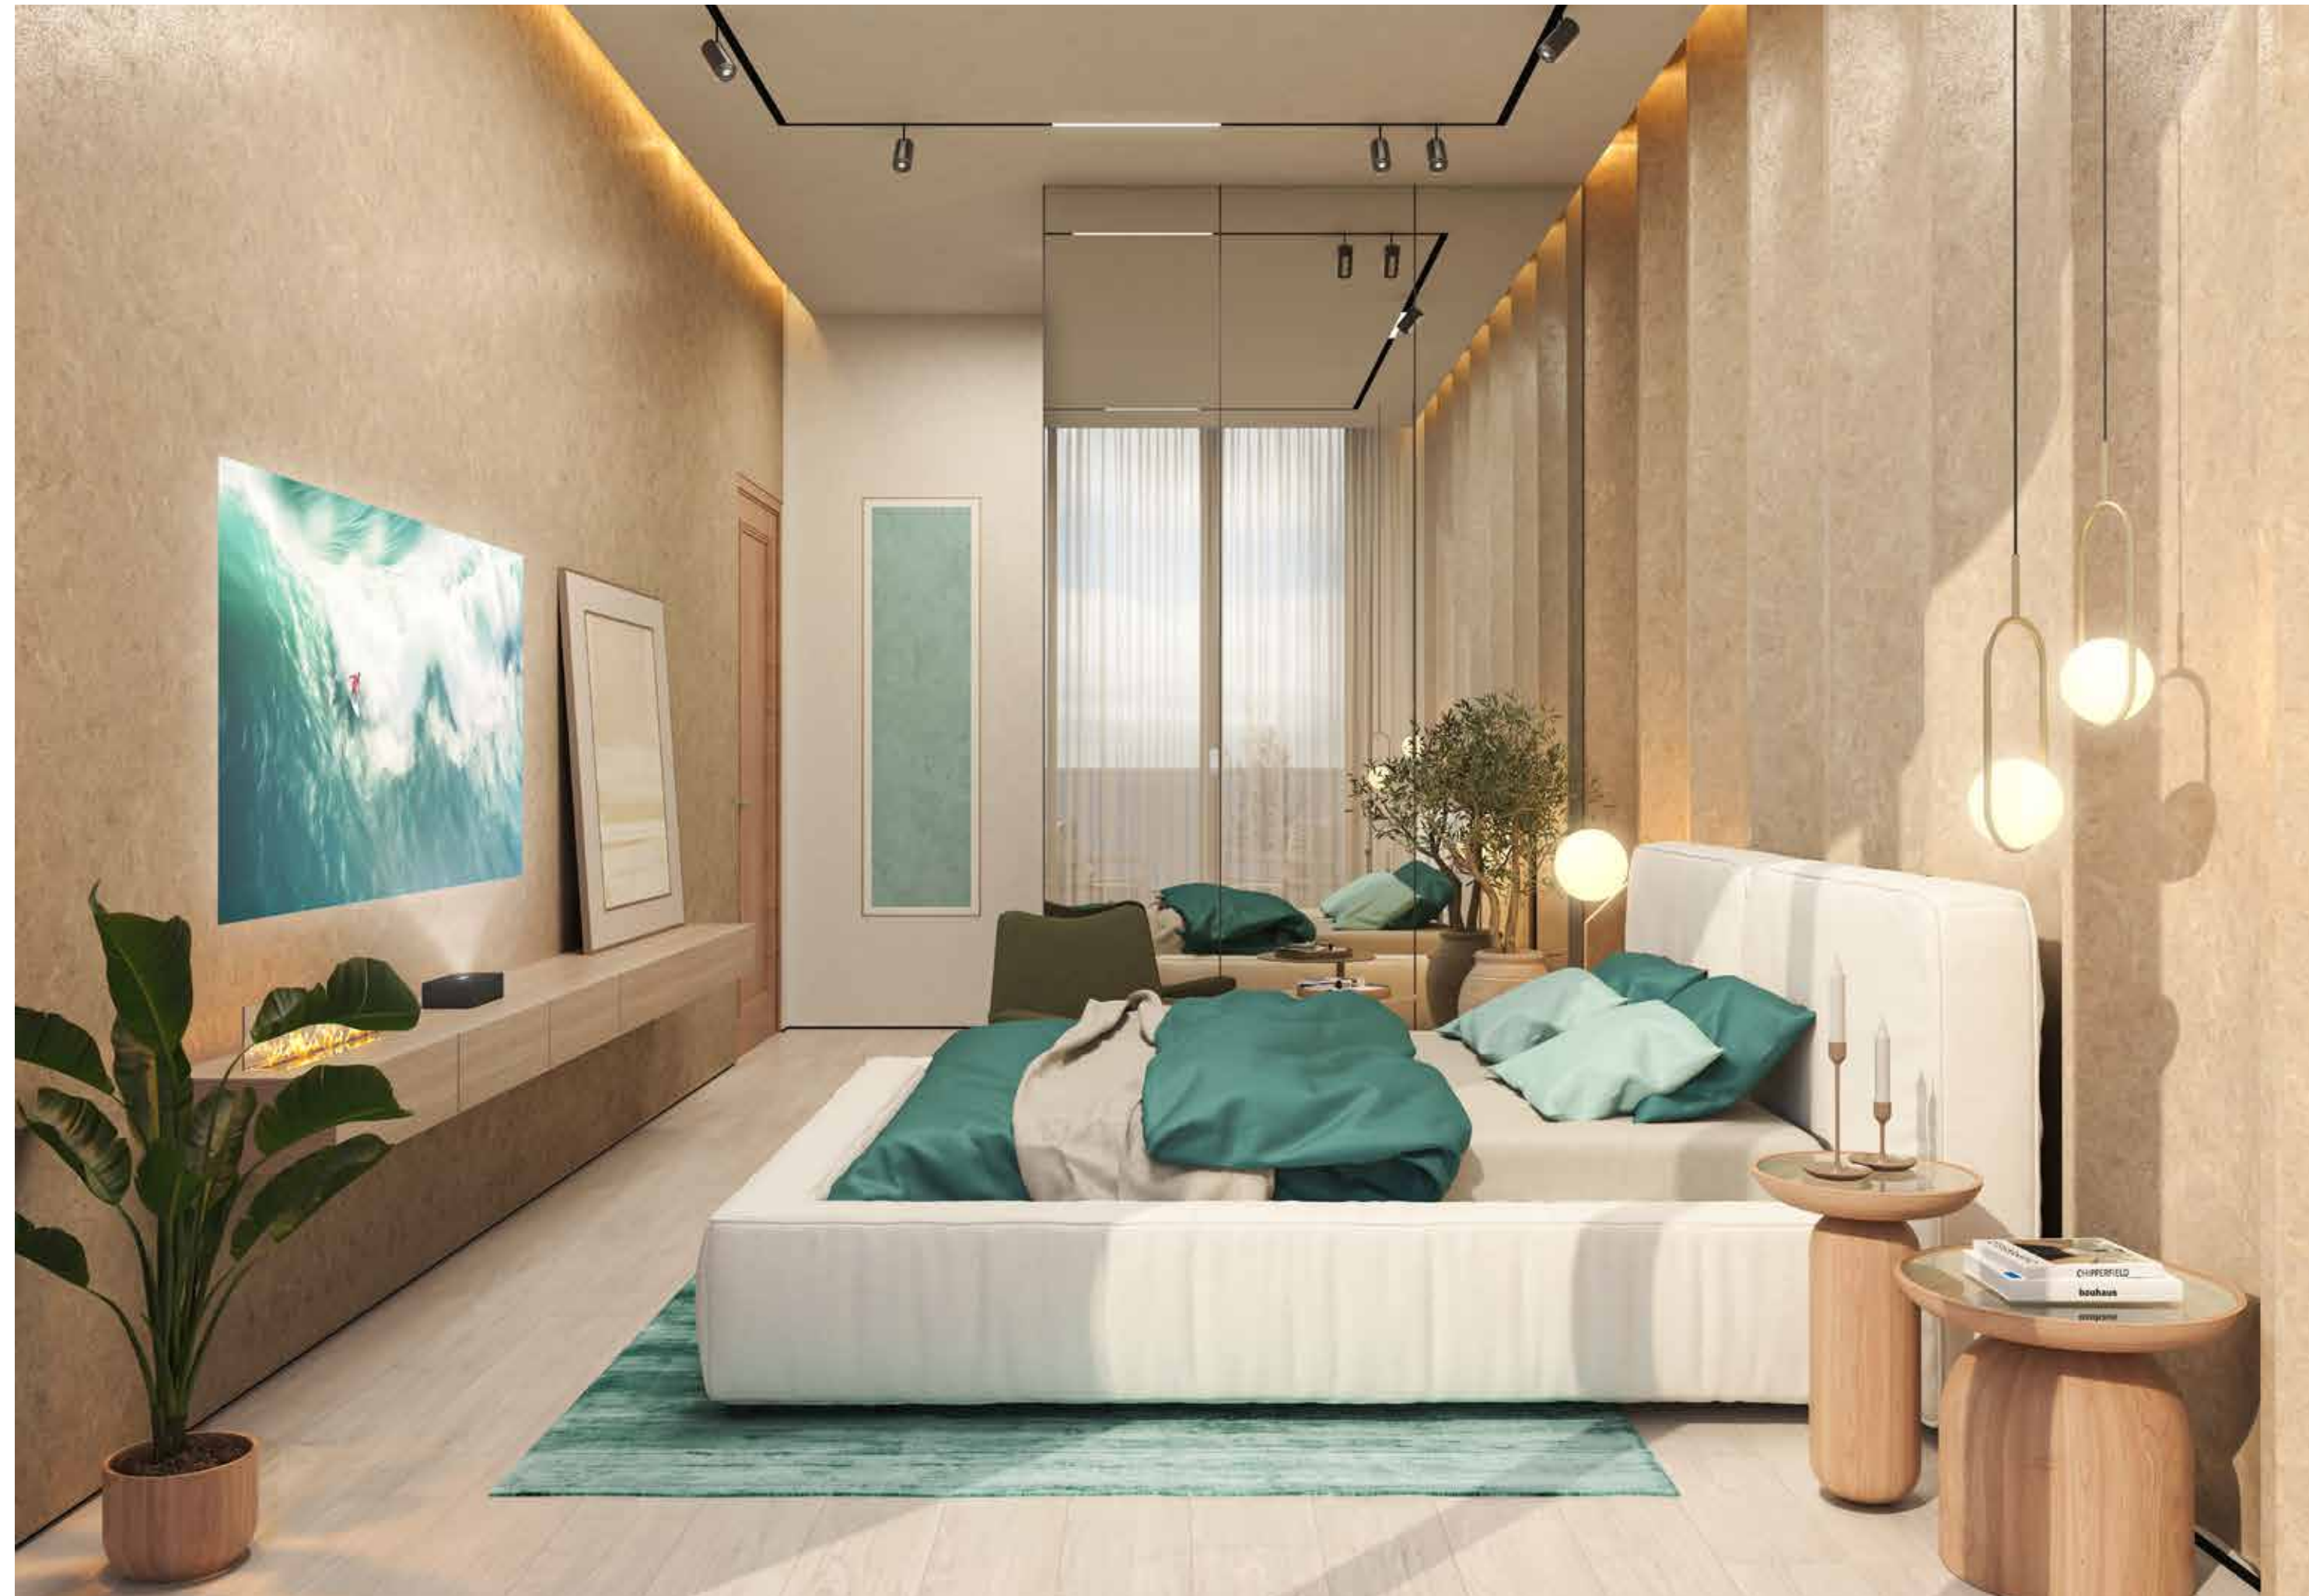

INTERIOR DESIGN

BEDROOM

ELO