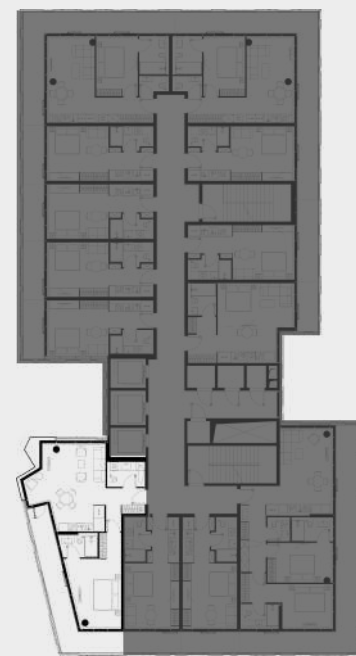

1-5 floor

Apartment Number	Apartment Area		Balcony Area		Total Area	
113, 213, 313, 413, 513	72,65 m ²	781,97 ft ²	30,07 m ²	323,65 ft ²	102,71 m ²	1105,61 ft ²

1 BEDROOM TYPE C.06

6 floor

Apartment Number	Apartment Area		Balcony Area		Total Area	
613	75,39 m ²	811,47 ft ²	26,87 m ²	289,23 ft ²	102,26 m ²	1100,70 ft ²

1 BEDROOM TYPE C.07

7 floor

Apartment Number	Apartment Area		Balcony Area		Total Area	
713	75,88 m ²	816,73 ft ²	21,74 m ²	234,05 ft ²	97,62 m ²	1050,78 ft ²

**1 BEDROOM
TYPE C.08**

8 floor

Apartment Number	Apartment Area		Balcony Area		Total Area	
813	74,66 m ²	803,64 ft ²	21,74 m ²	234,04 ft ²	96,40 m ²	1037,68 ft ²