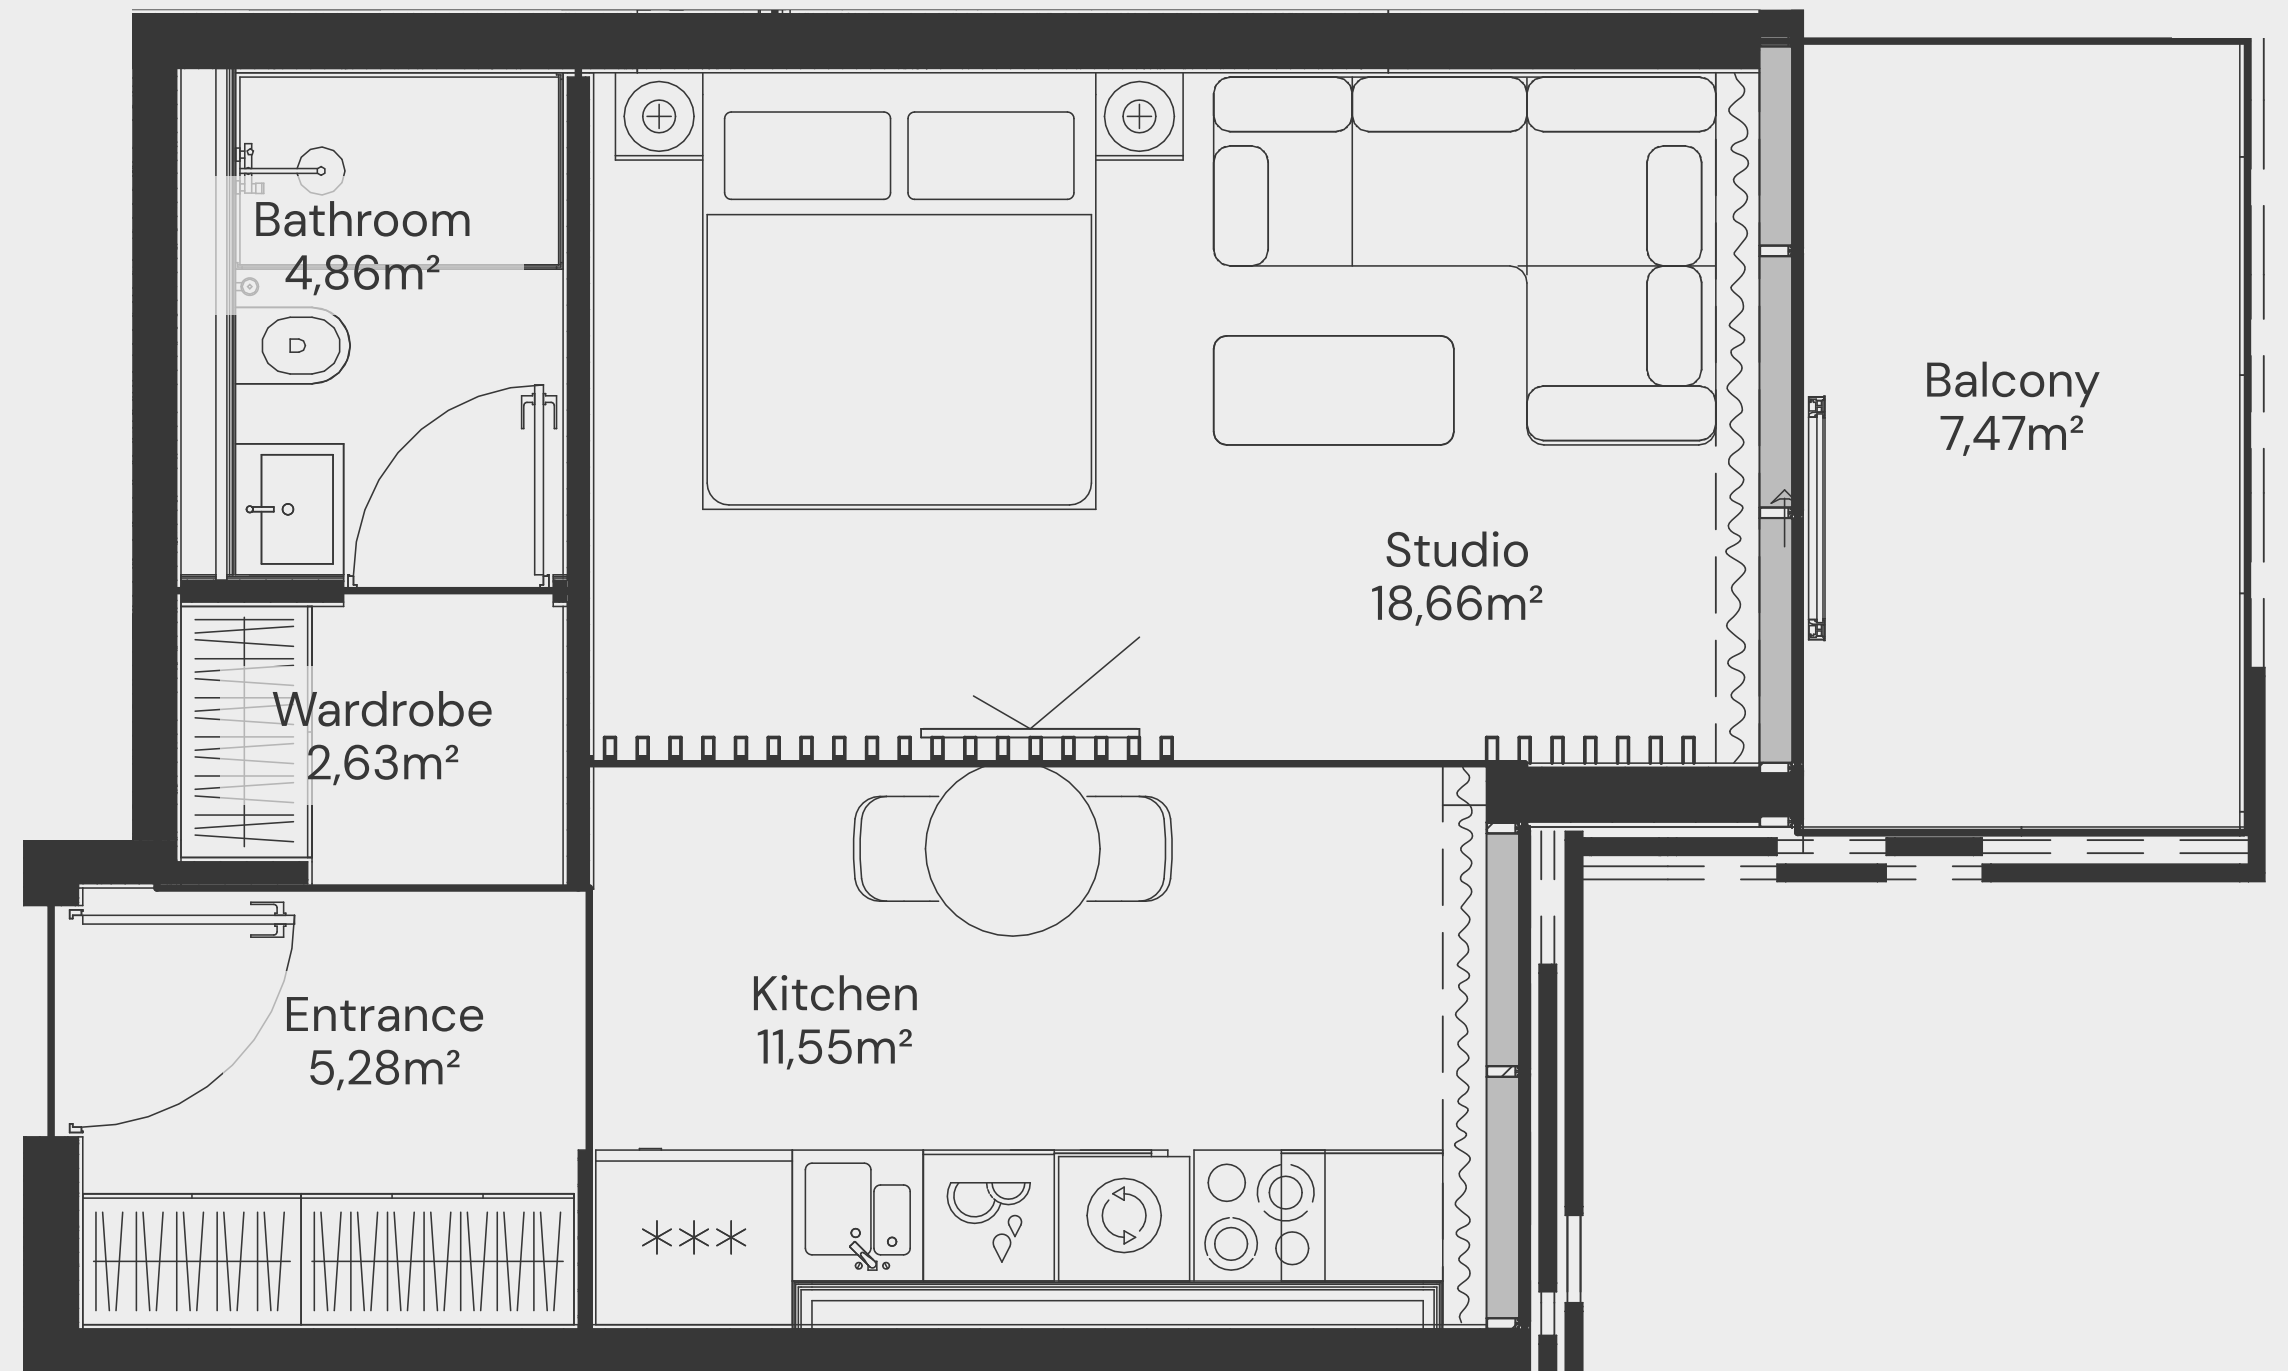

1-9 floor

Apartment Number	Apartment Area		Balcony Area		Total Area	
107, 207, 307, 407, 507, 607, 707, 807, 907	33,60 m ²	361,67 ft ²	11,48 m ²	123,61 ft ²	45,08 m ²	485,28 ft ²

STUDIO TYPE F

1-9 floor

Apartment Number	Apartment Area		Balcony Area		Total Area	
108, 208, 308, 408, 508, 608, 708, 808, 908	33,60 m ²	361,64 ft ²	12,78 m ²	137,58 ft ²	46,38 m ²	499,22 ft ²

STUDIO TYPE G

1-9 floor

Apartment Number	Apartment Area		Balcony Area		Total Area	
109, 209, 309, 409, 509, 609, 709, 809, 909	42,98 m ²	462,67 ft ²	7,47 m ²	80,39 ft ²	50,45 m ²	543,06 ft ²

STUDIO TYPE H