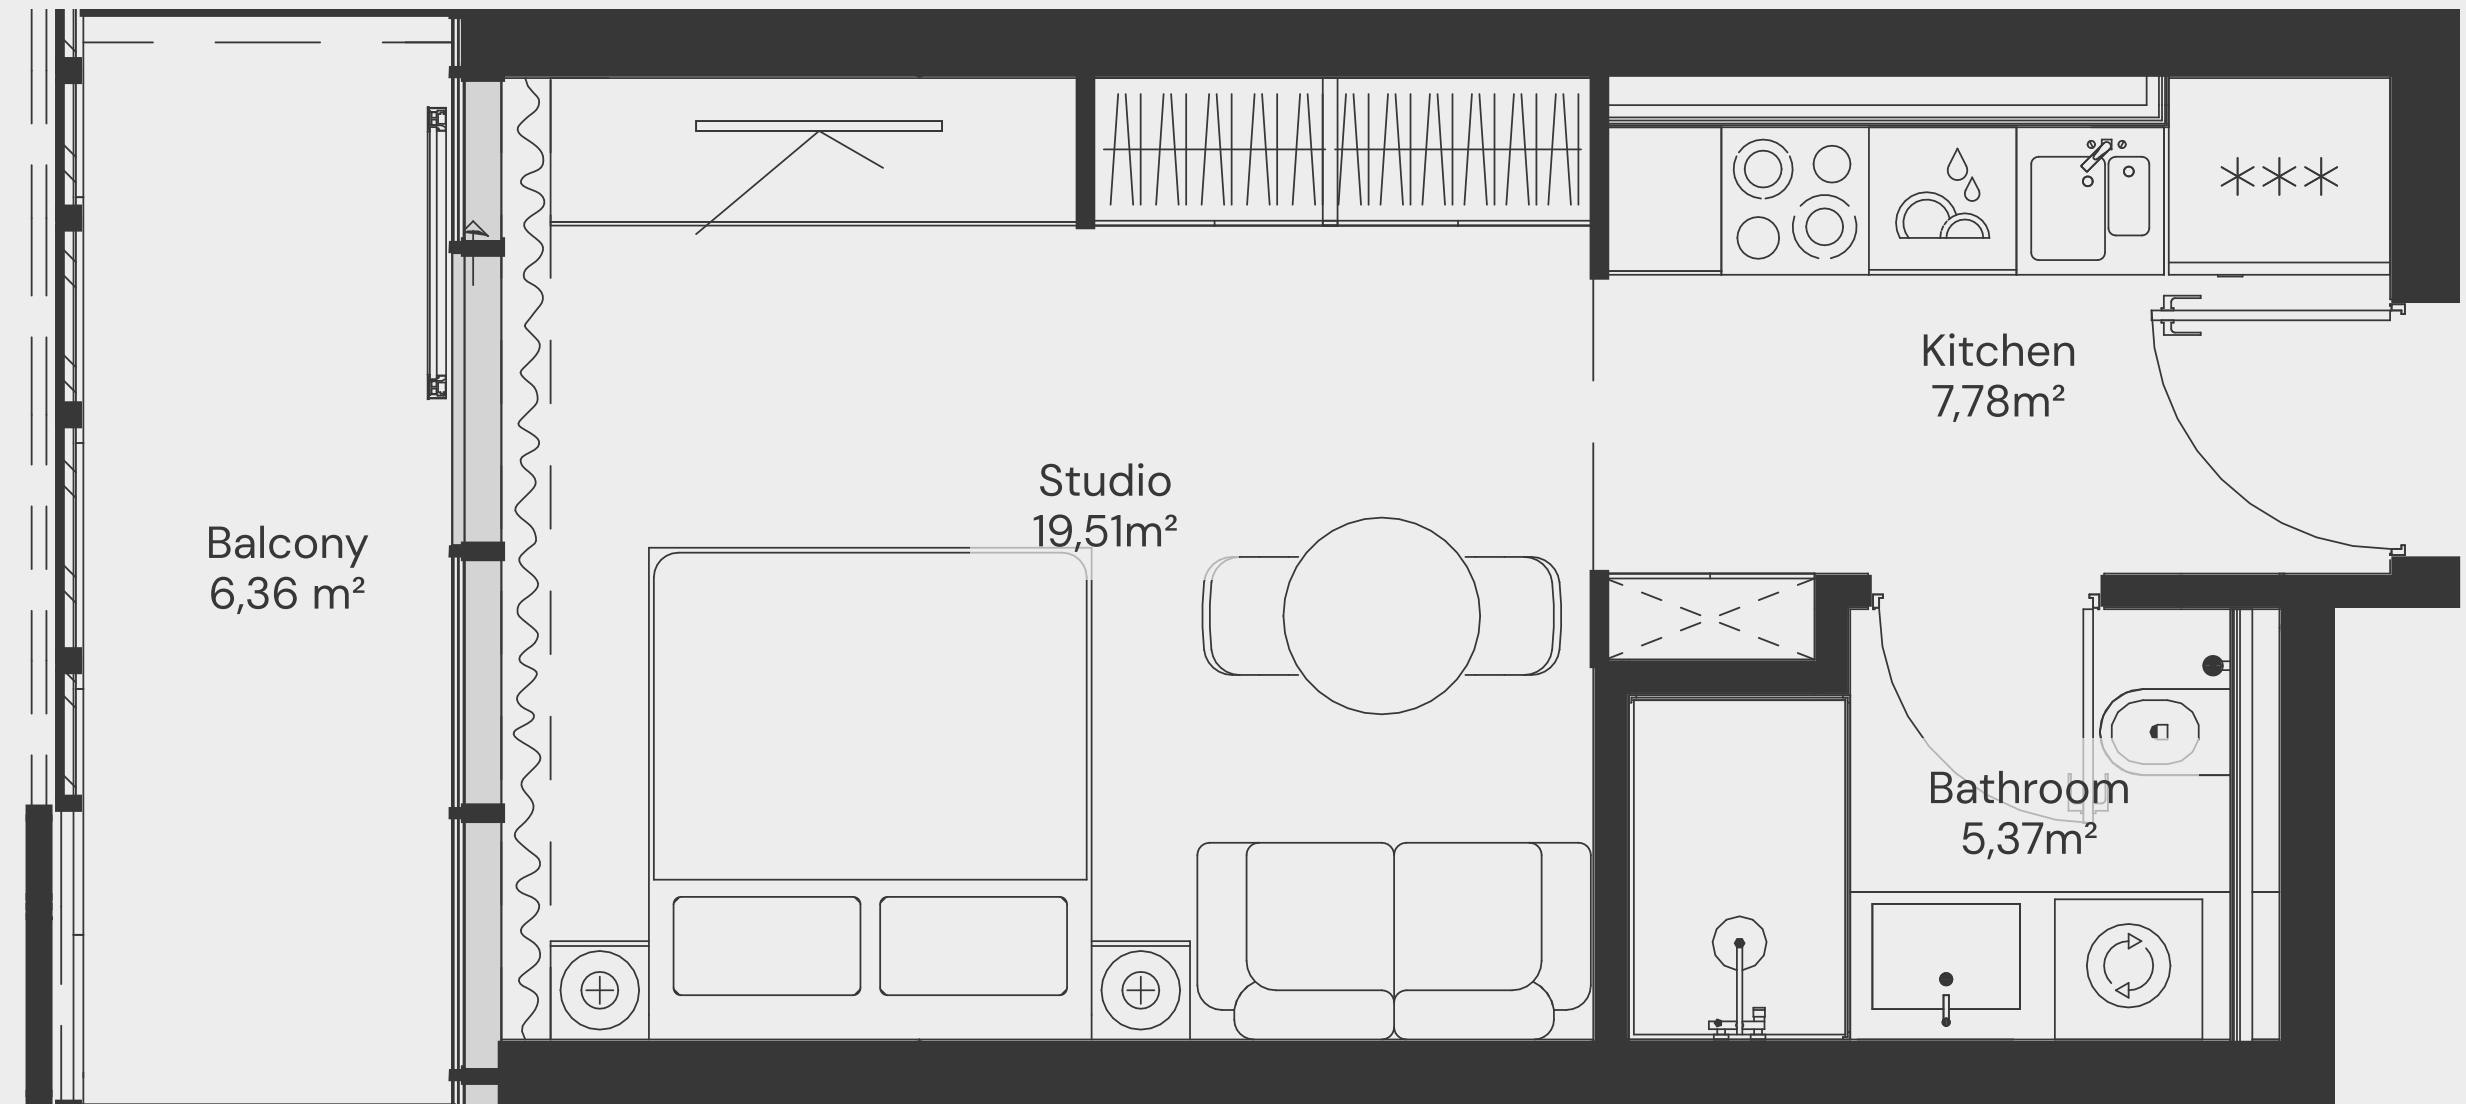

JOHN
R I C H M O N D
— DISTRICT —

FLOORPLANS

STUDIO TYPE A

1-9 floor

Apartment Number	Apartment Area		Balcony Area		Total Area	
	m²	ft²	m²	ft²	m²	ft²
101, 201, 301, 401, 501, 601, 701, 801, 901	34,41	370,41	6,65	71,63	41,07	442,04

STUDIO TYPE B

1-9 floor

Apartment Number	Apartment Area		Balcony Area		Total Area	
102, 202, 302, 402, 502, 602, 702, 802, 902	32,67 m ²	351,64 ft ²	6,74 m ²	72,54 ft ²	39,41 m ²	424,18 ft ²

STUDIO TYPE C

1-9 floor

Apartment Number	Apartment Area		Balcony Area		Total Area	
103, 203, 303, 403, 503, 603, 703, 803, 903	32,65 m ²	351,46 ft ²	6,36 m ²	68,51 ft ²	39,02 m ²	419,97 ft ²

STUDIO TYPE D

9
8
7
6
5
4
3
2
1

1-9 floor

Apartment Number	Apartment Area		Balcony Area		Total Area	
104, 204, 304, 404, 504, 604, 704, 804, 904	33,60 m ²	361,67 ft ²	6,68 m ²	71,95 ft ²	40,28 m ²	433,62 ft ²

STUDIO TYPE E

9
8
7
6
5
4
3
2
1