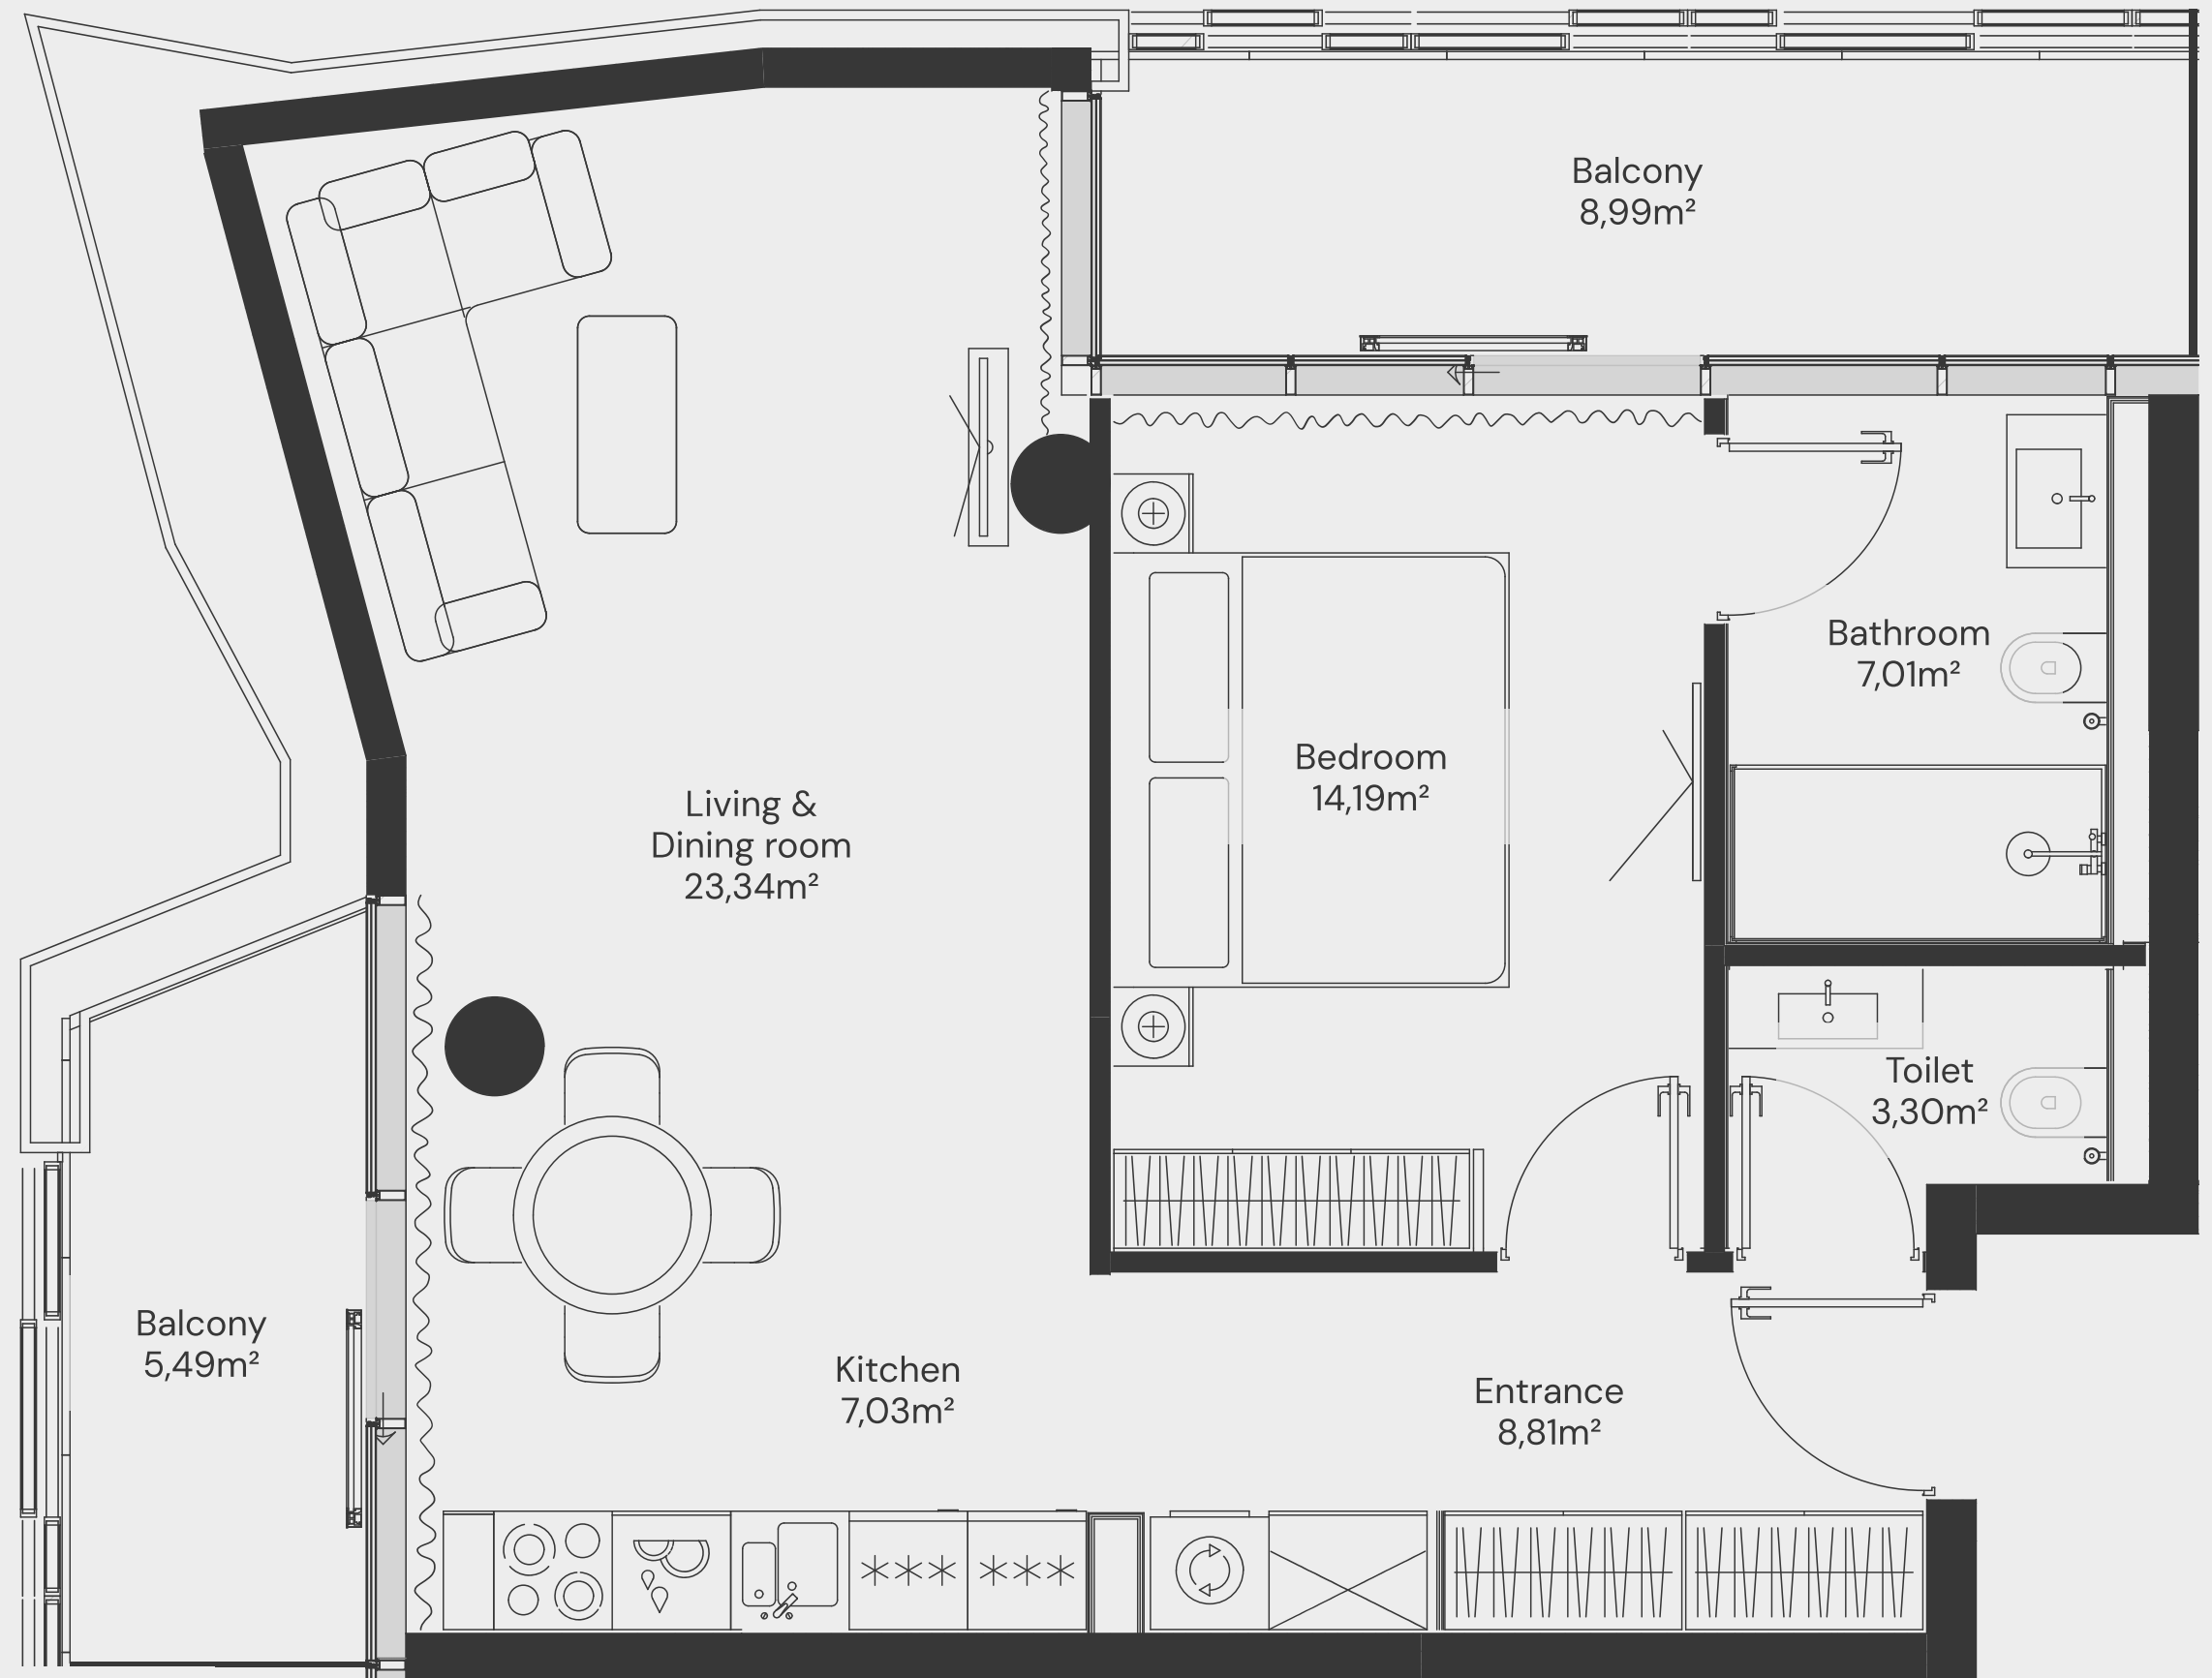

Apartment Number	Apartment Area		Balcony Area		Total Area	
505	63,68 m²	685,40 ft²	14,47 m²	155,77 ft²	78,15 m²	841,16 ft²