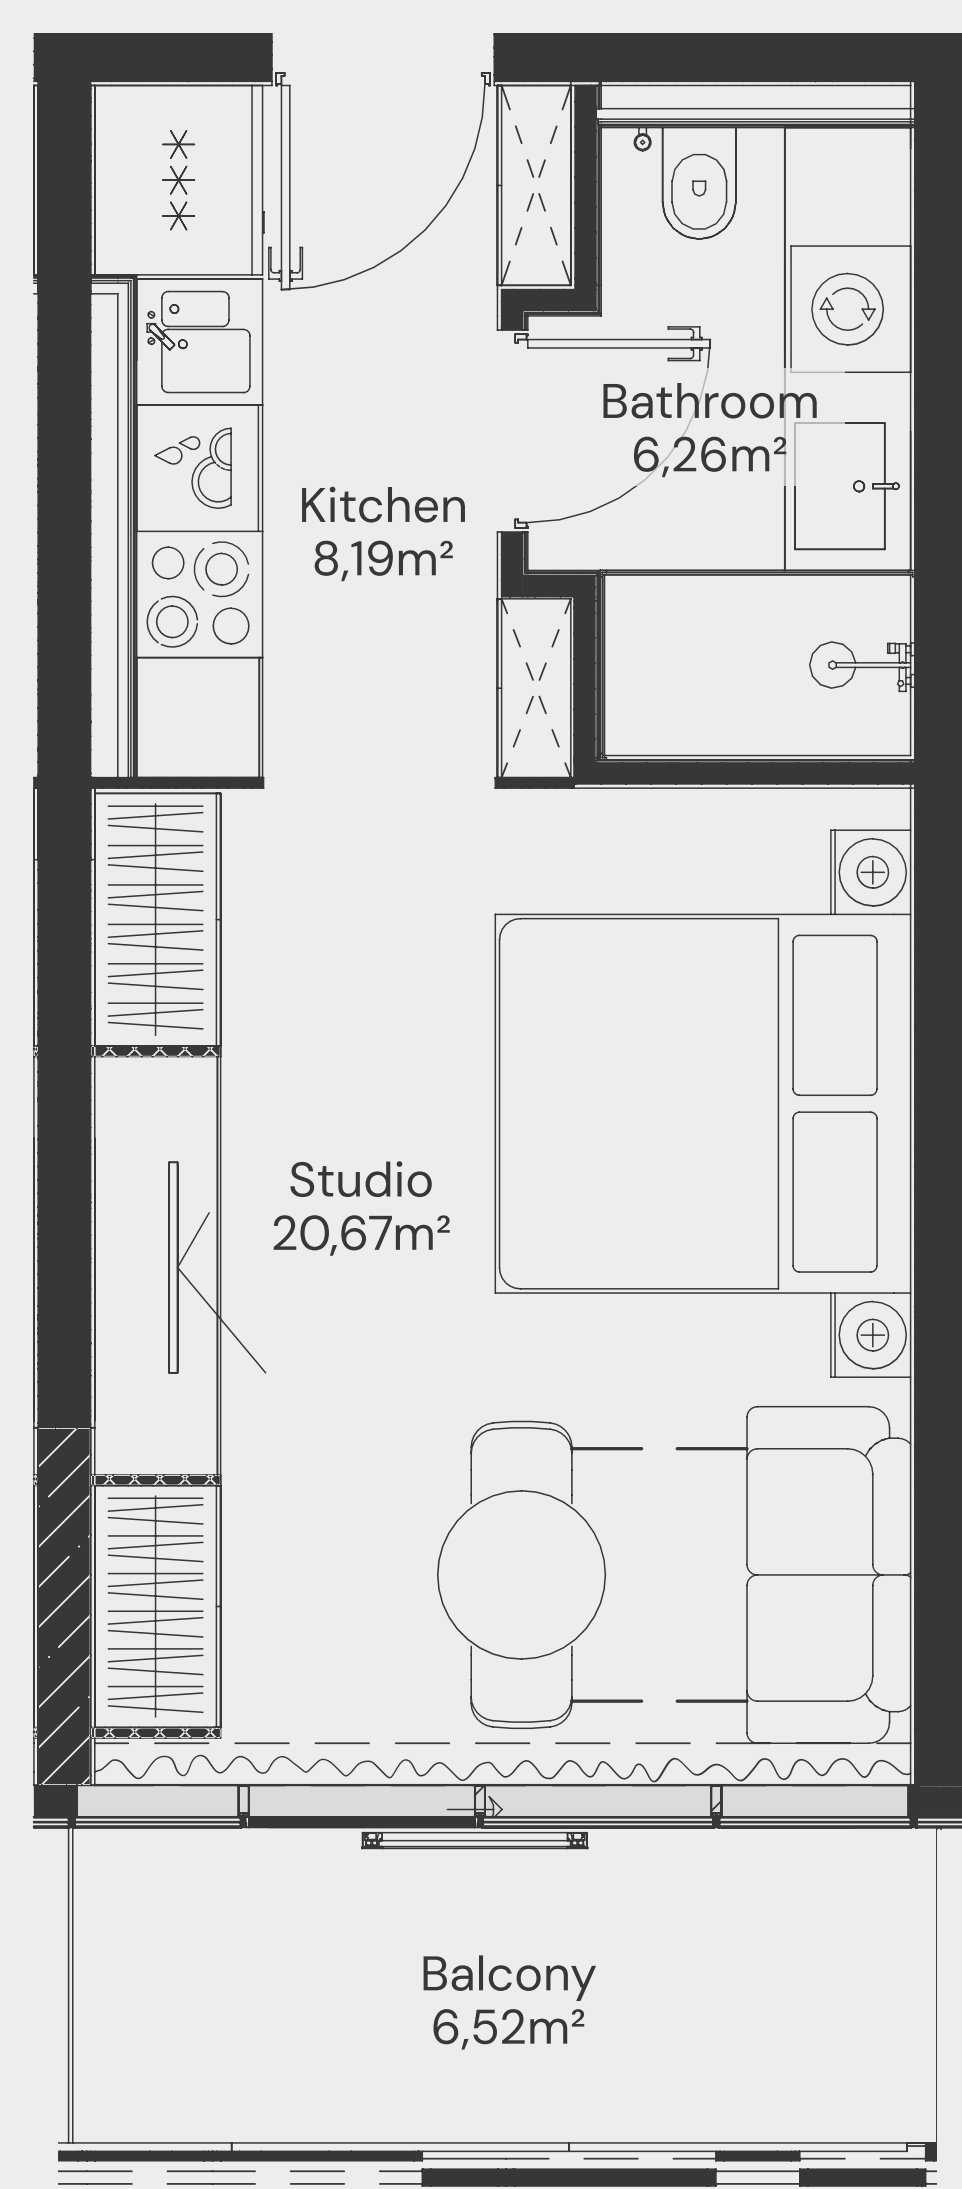

STUDIO TYPE B

1-9 floor

Apartment Number	Apartment Area		Balcony Area		Total Area	
102, 202, 302, 402, 502, 602, 702, 802, 902	32,67 m ²	351,64 ft ²	6,74 m ²	72,54 ft ²	39,41 m ²	424,18 ft ²

STUDIO TYPE C

1-9 floor

Apartment Number	Apartment Area		Balcony Area		Total Area	
107, 207, 307, 407, 507, 607, 707, 807, 907	33,60 m ²	361,67 ft ²	11,48 m ²	123,61 ft ²	45,08 m ²	485,28 ft ²

STUDIO TYPE F

1-9 floor

Apartment Number	Apartment Area		Balcony Area		Total Area	
108, 208, 308, 408, 508, 608, 708, 808, 908	33,60 m ²	361,64 ft ²	12,78 m ²	137,58 ft ²	46,38 m ²	499,22 ft ²

STUDIO TYPE G

1-9 floor

Apartment Number	Apartment Area		Balcony Area		Total Area	
109, 209, 309, 409, 509, 609, 709, 809, 909	42,98 m ²	462,67 ft ²	7,47 m ²	80,39 ft ²	50,45 m ²	543,06 ft ²

STUDIO TYPE H

1-9 floor

Apartment Number	Apartment Area		Balcony Area		Total Area	
111, 211, 311, 411, 511, 611, 711, 811, 911	35,11 m ²	377,94 ft ²	6,52 m ²	70,19 ft ²	41,63 m ²	448,13 ft ²

STUDIO TYPE I

1-9 floor

Apartment Number	Apartment Area		Balcony Area		Total Area	
112, 212, 312, 412, 512, 612, 712, 812, 912	35,28 m ²	379,75 ft ²	6,55 m ²	70,53 ft ²	41,83 m ²	450,28 ft ²