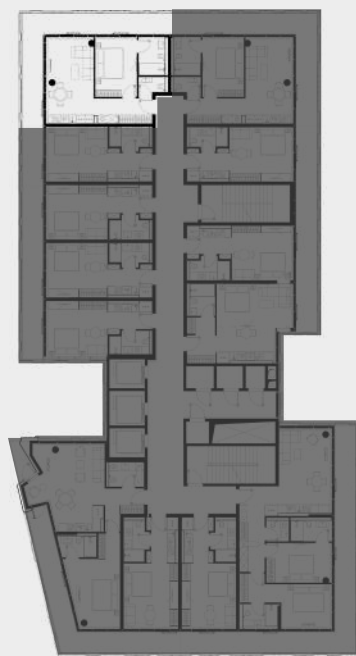

1 BEDROOM TYPE A.05

5 floor

Apartment Number	Apartment Area		Balcony Area		Total Area	
505	63,68 m ²	685,40 ft ²	14,47 m ²	155,77 ft ²	78,15 m ²	841,16 ft ²

1 BEDROOM TYPE A.06-09

6-9 floor

Apartment Number	Apartment Area		Balcony Area		Total Area	
605, 705, 805, 905	57,43 m ²	618,21 ft ²	27,48 m ²	295,79 ft ²	84,91 m ²	913,99 ft ²