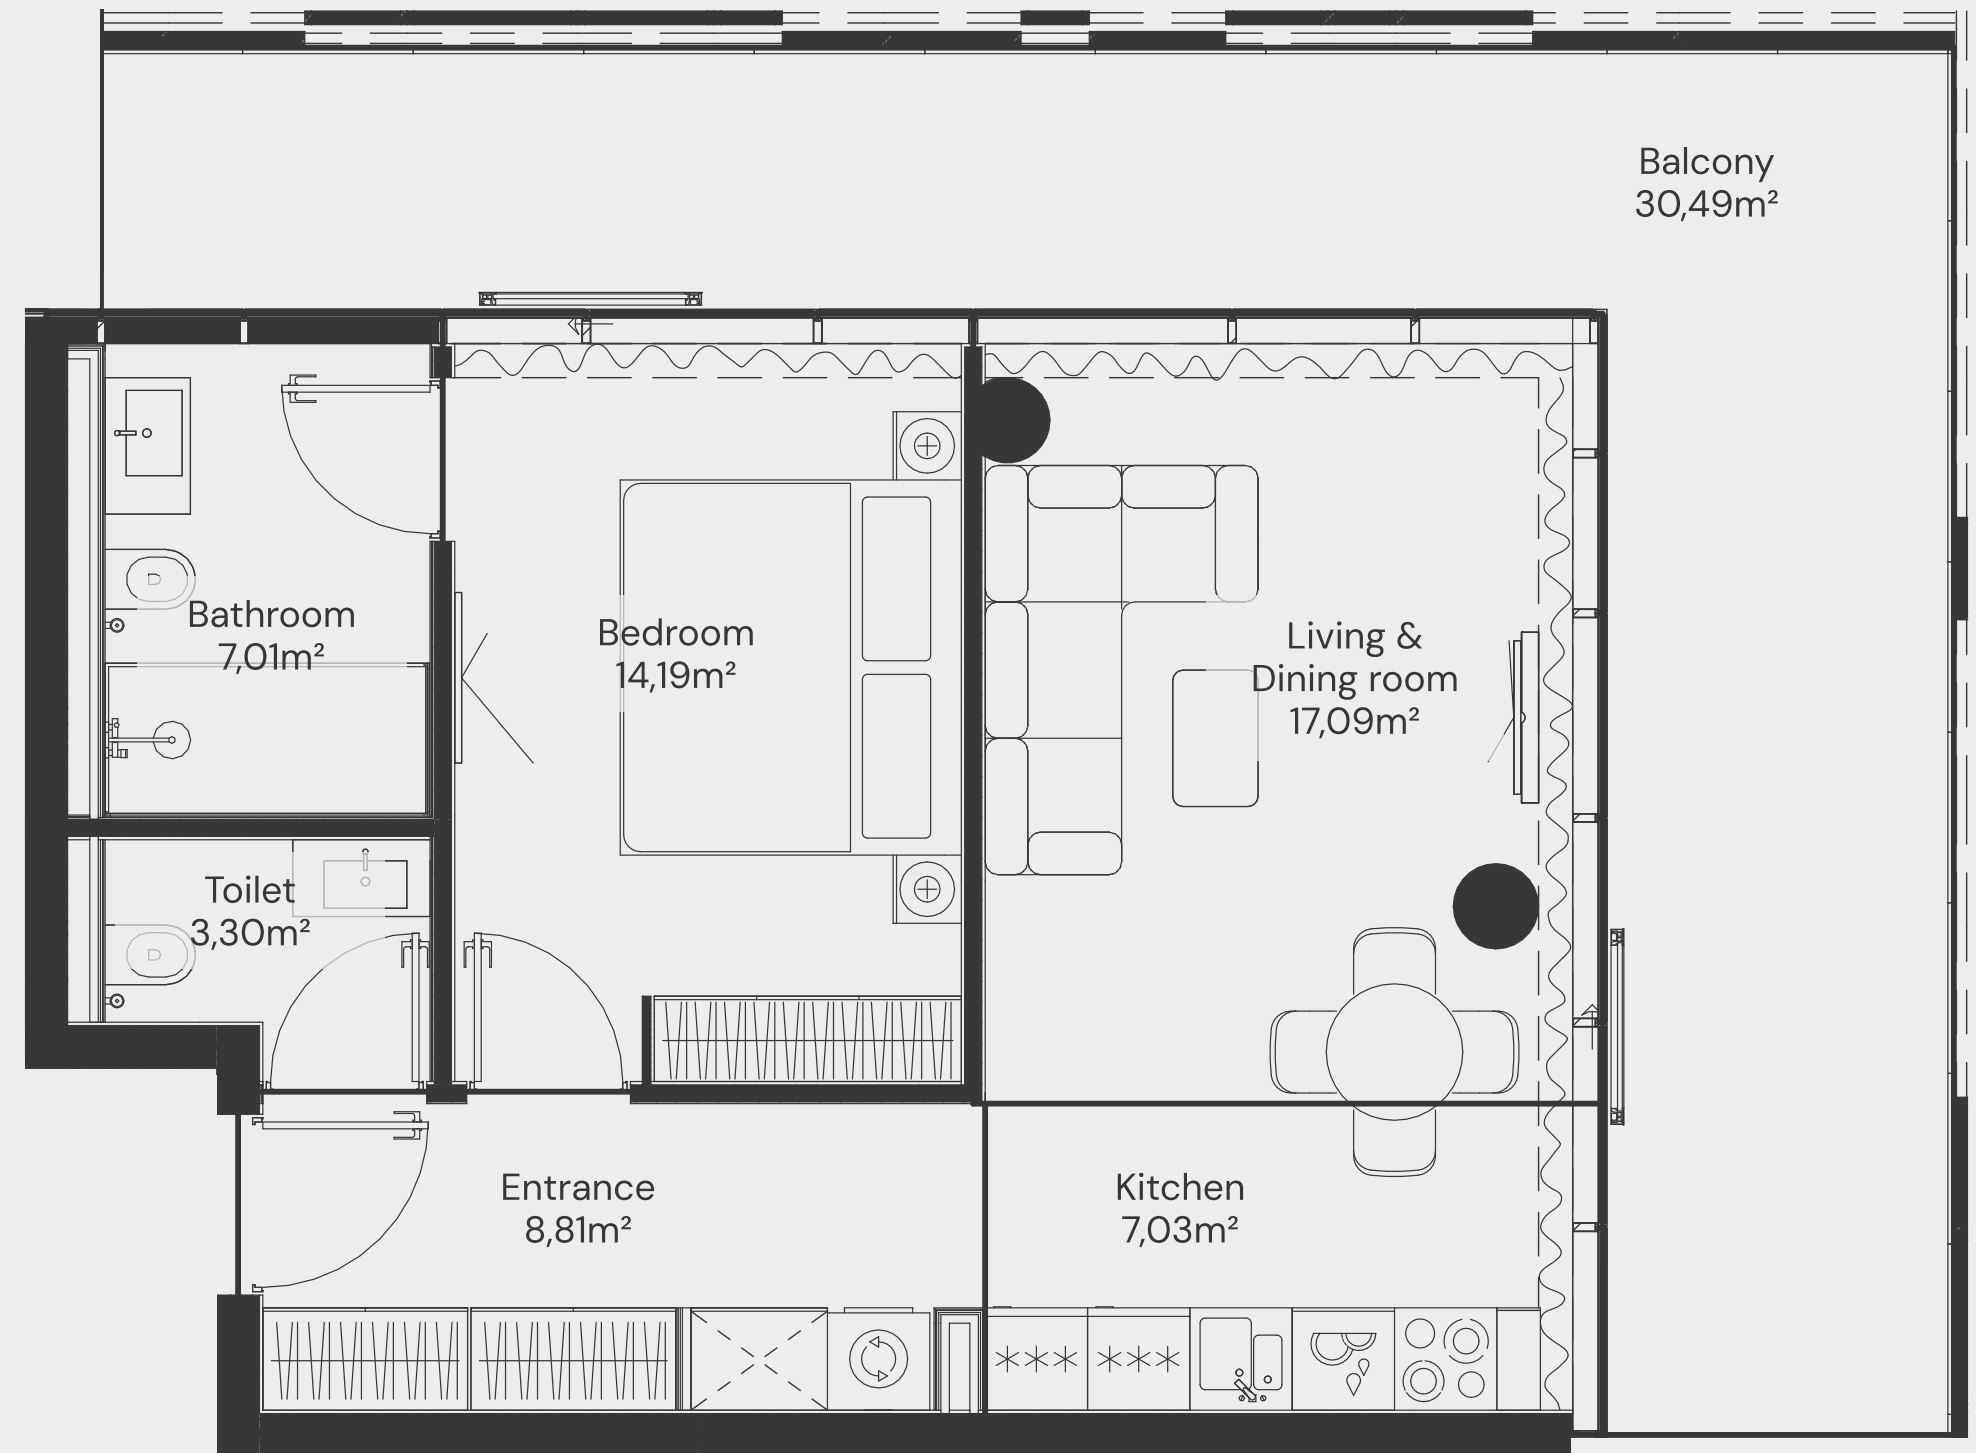

Apartment Number	Apartment Area		Balcony Area		Total Area	
106, 206, 306, 406, 506, 606, 706, 806, 906	57,44 m²	618,25 ft²	30,49 m²	328,22 ft²	87,93 m²	946,48 ft²