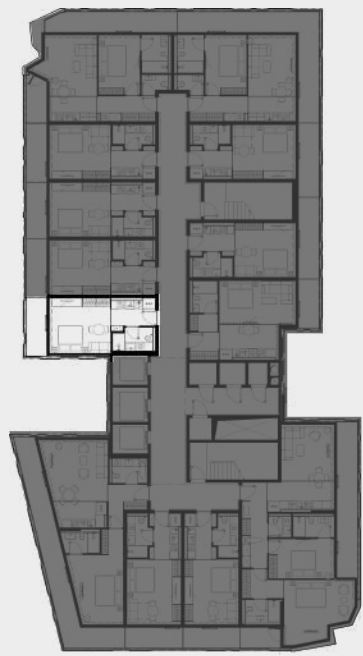

JOHN
R I C H M O N D
— DISTRICT —

FLOORPLANS

STUDIO TYPE A

1-9 floor

Apartment Number	Apartment Area		Balcony Area		Total Area	
	m²	ft²	m²	ft²	m²	ft²
101, 201, 301, 401, 501, 601, 701, 801, 901	34,41	370,41	6,65	71,63	41,07	442,04

STUDIO TYPE B

1-9 floor

Apartment Number	Apartment Area		Balcony Area		Total Area	
102, 202, 302, 402, 502, 602, 702, 802, 902	32,67 m ²	351,64 ft ²	6,74 m ²	72,54 ft ²	39,41 m ²	424,18 ft ²

STUDIO TYPE C

1-9 floor

Apartment Number	Apartment Area		Balcony Area		Total Area	
103, 203, 303, 403, 503, 603, 703, 803, 903	32,65 m ²	351,46 ft ²	6,36 m ²	68,51 ft ²	39,02 m ²	419,97 ft ²

STUDIO TYPE D

9
8
7
6
5
4
3
2
1