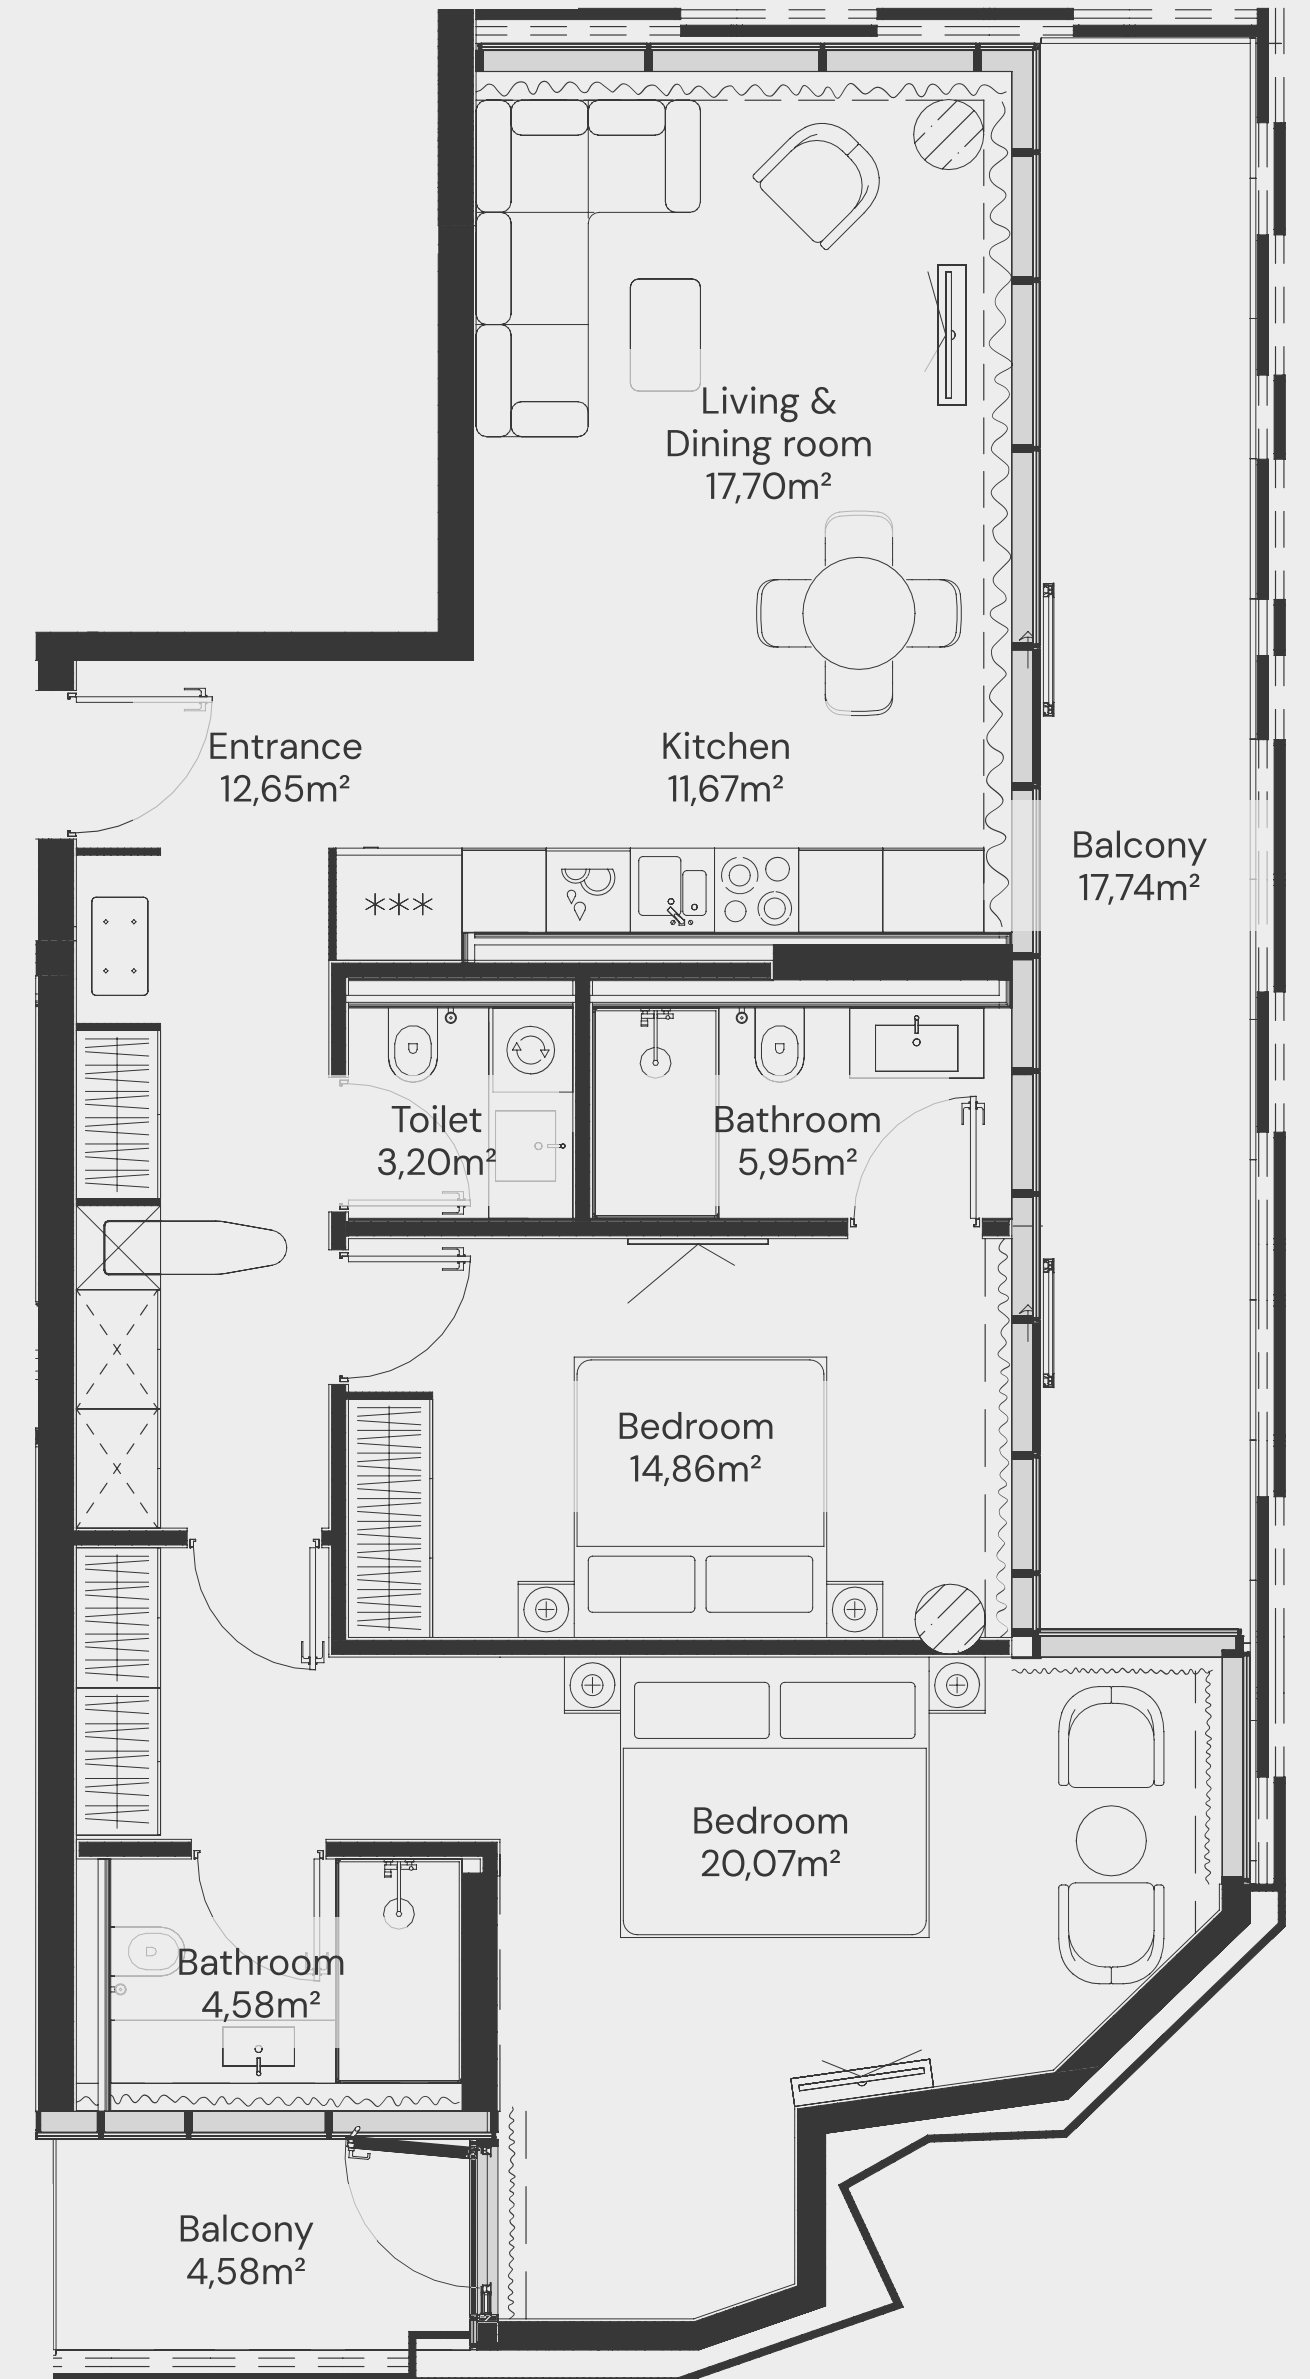

2 BEDROOM TYPE A.03

9
8
7
6
5
4
3
2
1

Apartment Number	Apartment Area		Balcony Area		Total Area	
310	98,71 m²	1062,50 ft²	22,32 m²	240,24 ft²	121,03 m²	1302,74 ft²