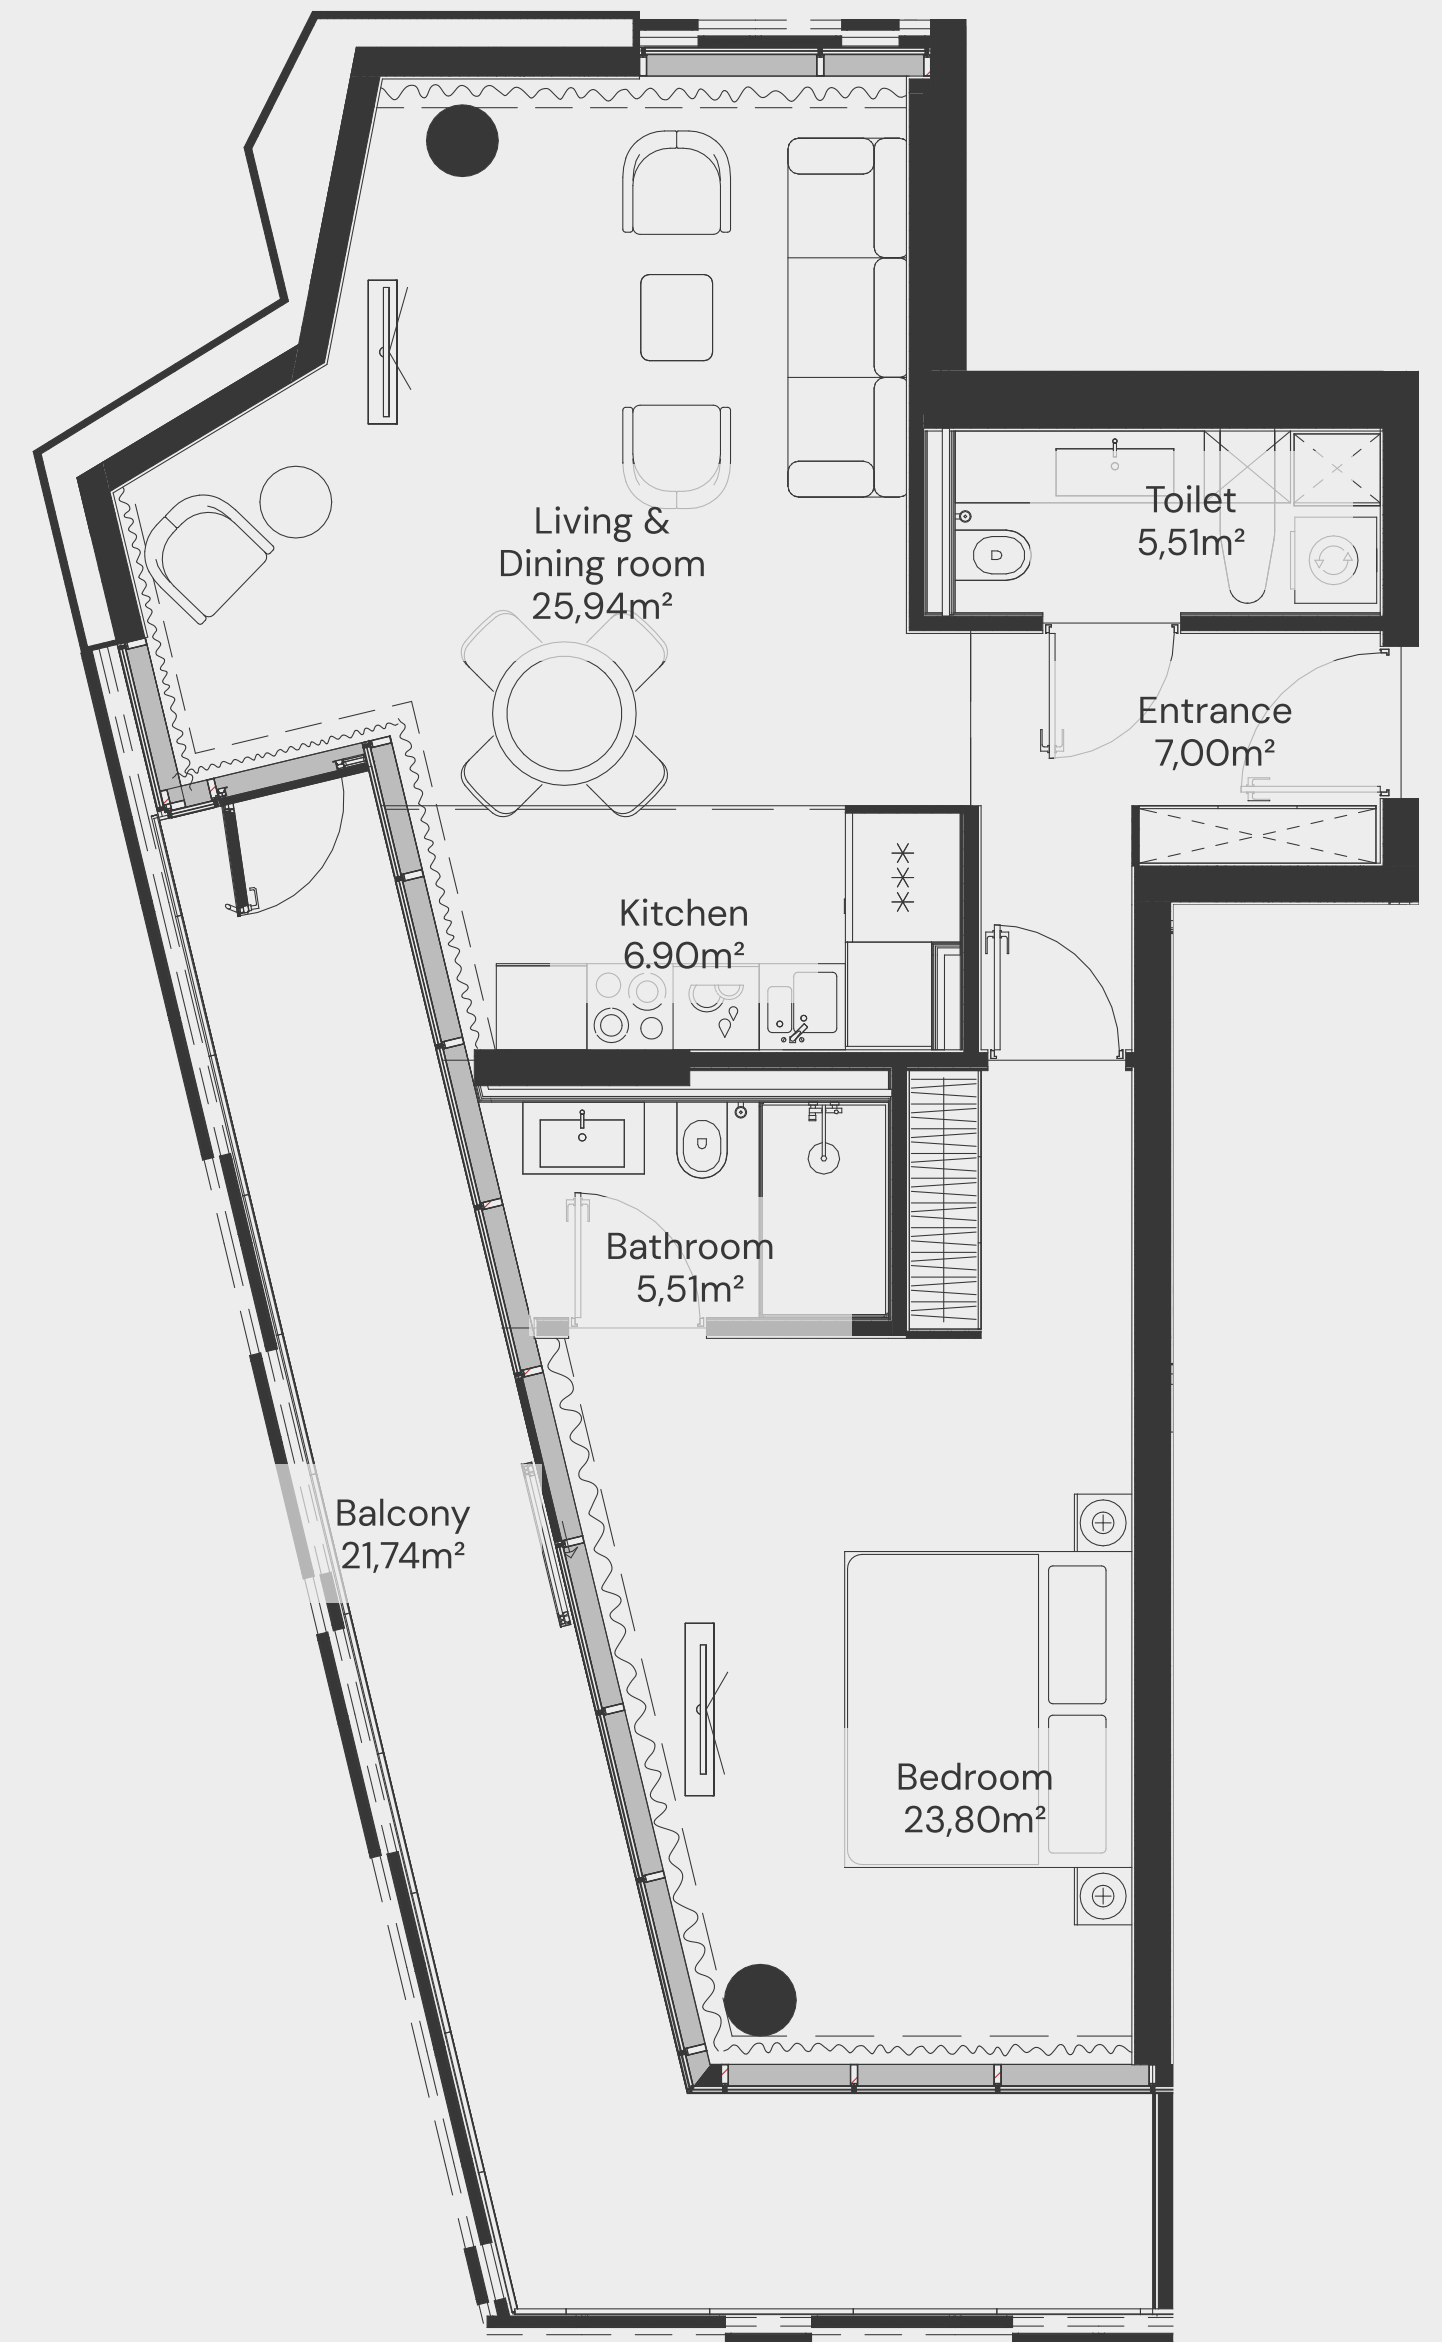

1 BEDROOM TYPE C.07

7 floor

Apartment Number	Apartment Area		Balcony Area		Total Area	
713	75,88 m ²	816,73 ft ²	21,74 m ²	234,05 ft ²	97,62 m ²	1050,78 ft ²

**1 BEDROOM
TYPE C.08**

8 floor

Apartment Number	Apartment Area		Balcony Area		Total Area	
813	74,66 m ²	803,64 ft ²	21,74 m ²	234,04 ft ²	96,40 m ²	1037,68 ft ²