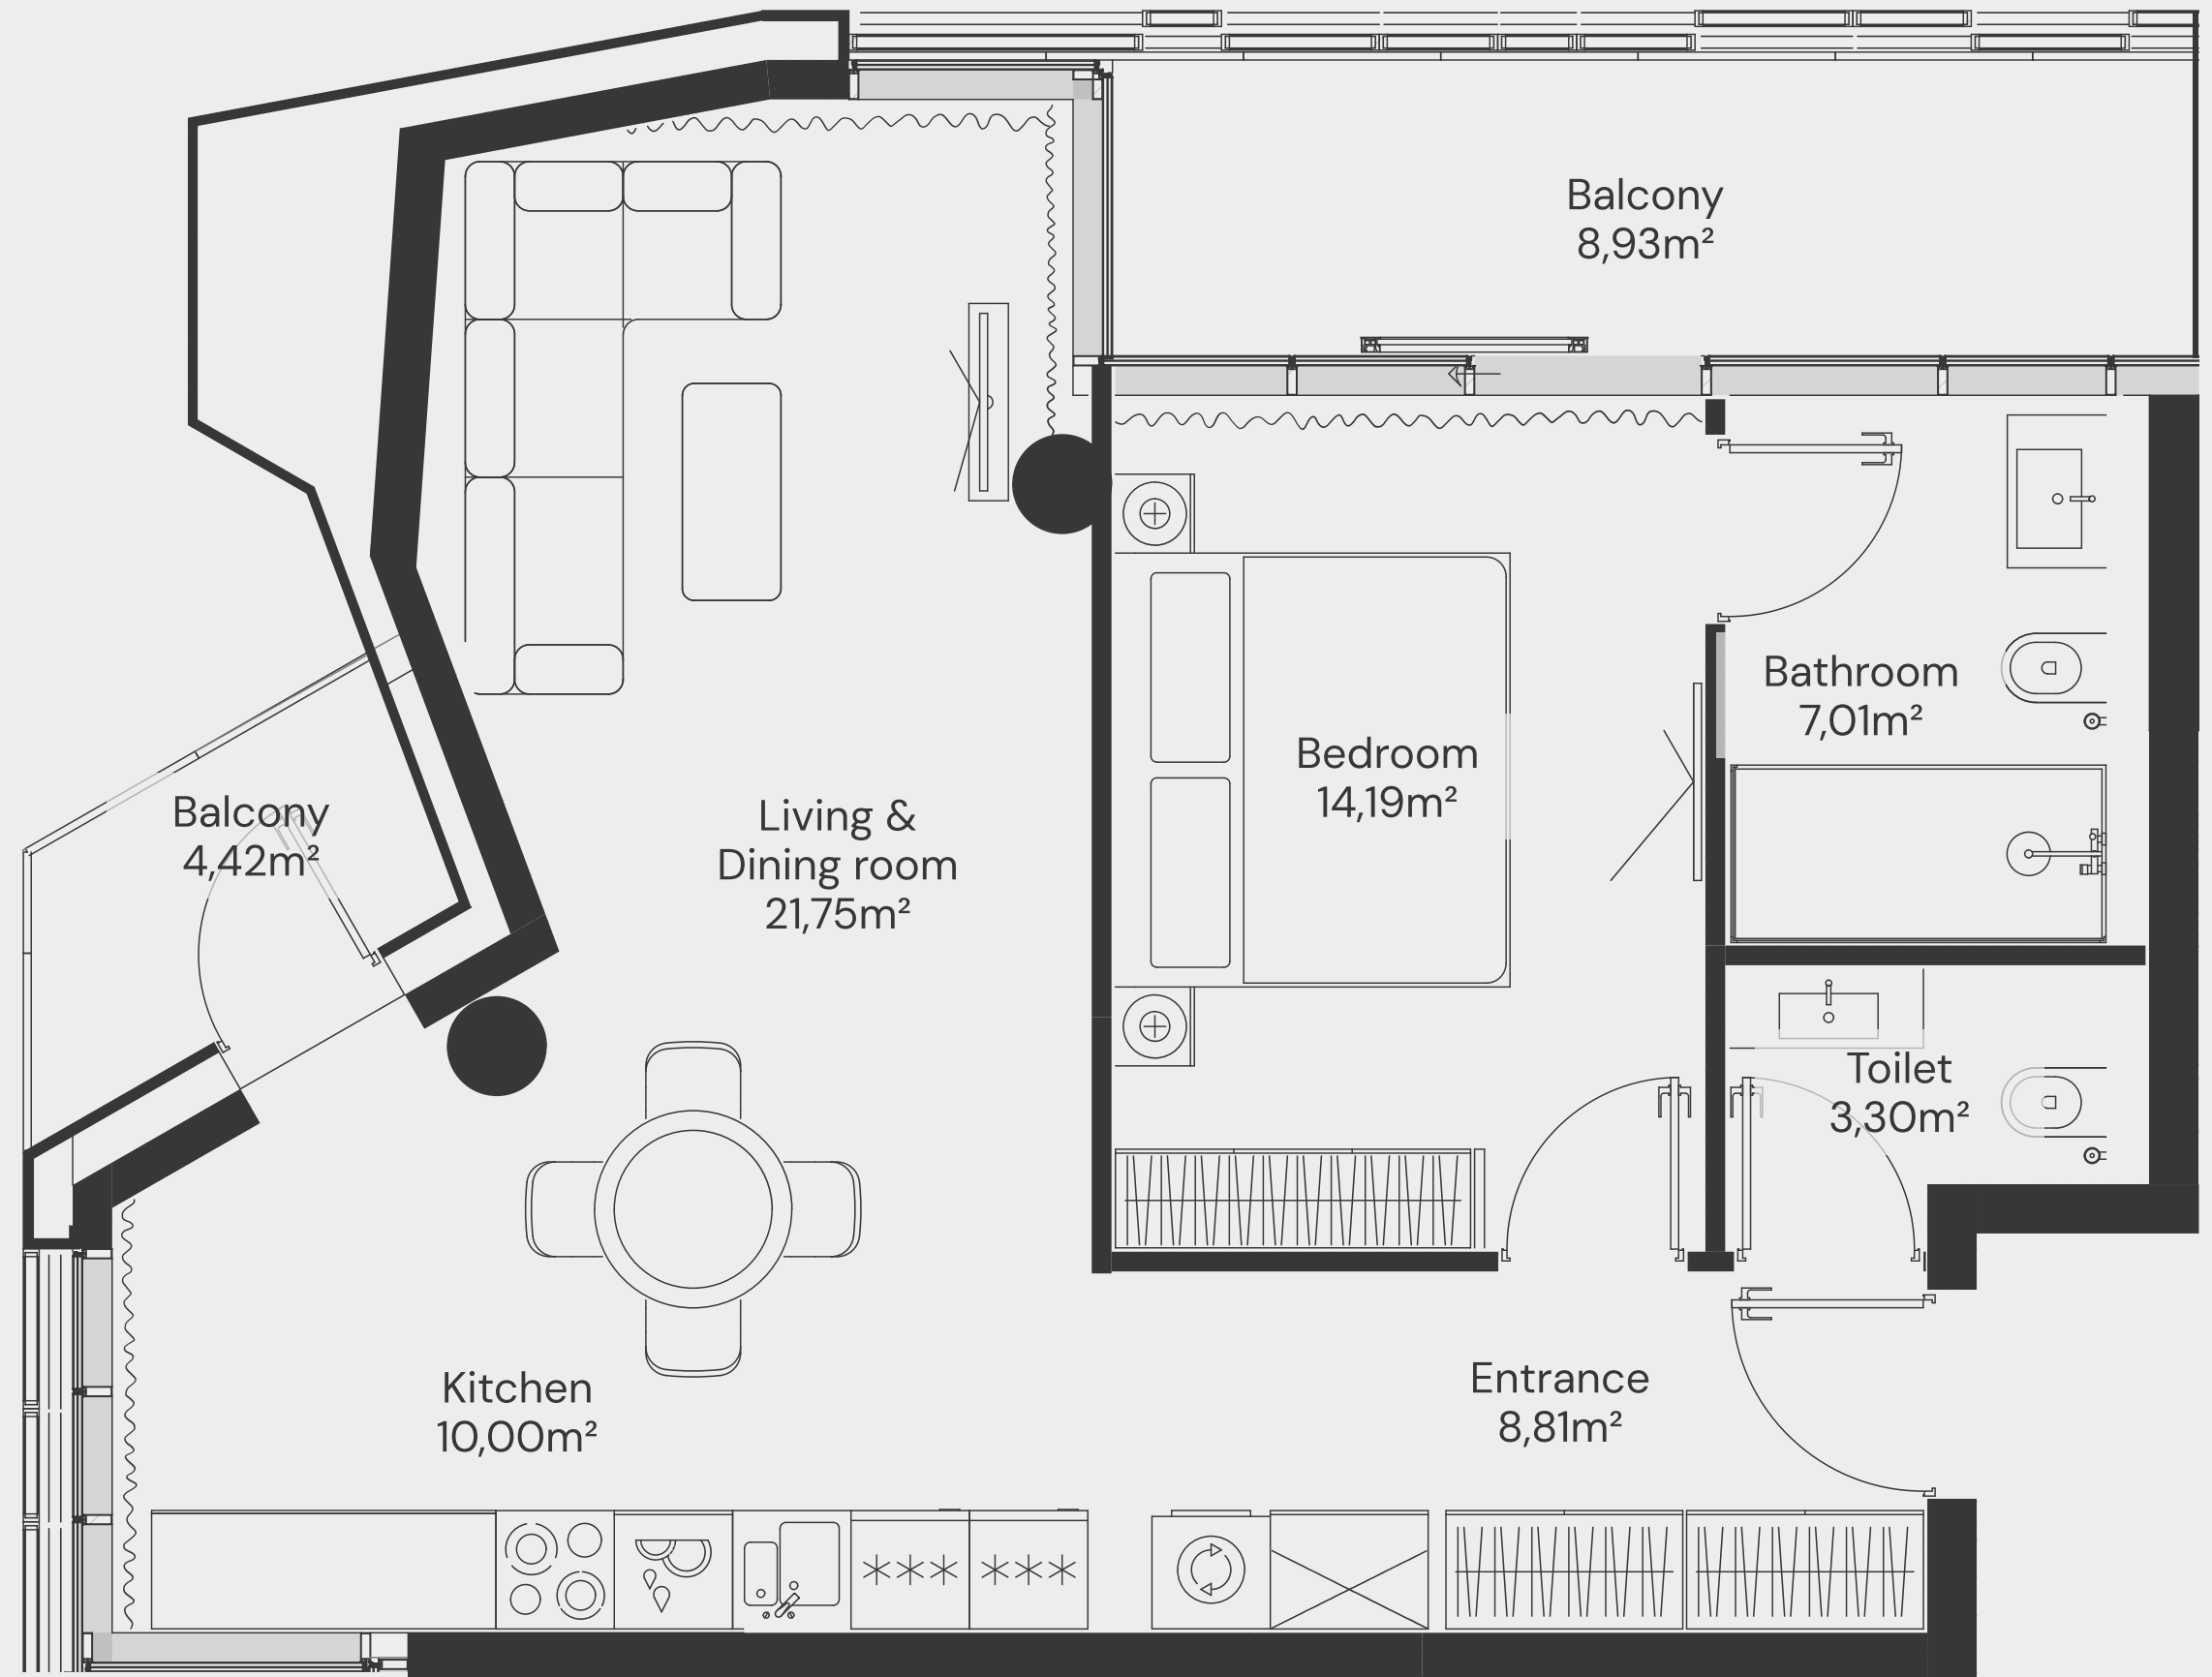

1 BEDROOM TYPE A.01

1 floor

Apartment Number	Apartment Area		Balcony Area		Total Area	
105	59,58 m ²	641,33 ft ²	19,67 m ²	211,70 ft ²	79,25 m ²	853,03 ft ²

1 BEDROOM TYPE A.02

2 floor

Apartment Number	Apartment Area		Balcony Area		Total Area	
205	57,94 m ²	623,63 ft ²	16,59 m ²	178,57 ft ²	74,53 m ²	802,20 ft ²

1 BEDROOM TYPE A.03

3 floor

Apartment Number	Apartment Area		Balcony Area		Total Area	
305	60,05 m ²	646,37 ft ²	16,19 m ²	174,32 ft ²	76,24 m ²	820,68 ft ²

1 BEDROOM TYPE A.04

4 floor

Apartment Number	Apartment Area		Balcony Area		Total Area	
	m ²	ft ²	m ²	ft ²	m ²	ft ²
405	65,05	700,21	13,35	143,74	78,41	843,95

1 BEDROOM TYPE A.05

5 floor

Apartment Number	Apartment Area		Balcony Area		Total Area	
505	63,68 m ²	685,40 ft ²	14,47 m ²	155,77 ft ²	78,15 m ²	841,16 ft ²

1 BEDROOM TYPE A.06-09

6-9 floor

Apartment Number	Apartment Area		Balcony Area		Total Area	
605, 705, 805, 905	57,43 m ²	618,21 ft ²	27,48 m ²	295,79 ft ²	84,91 m ²	913,99 ft ²