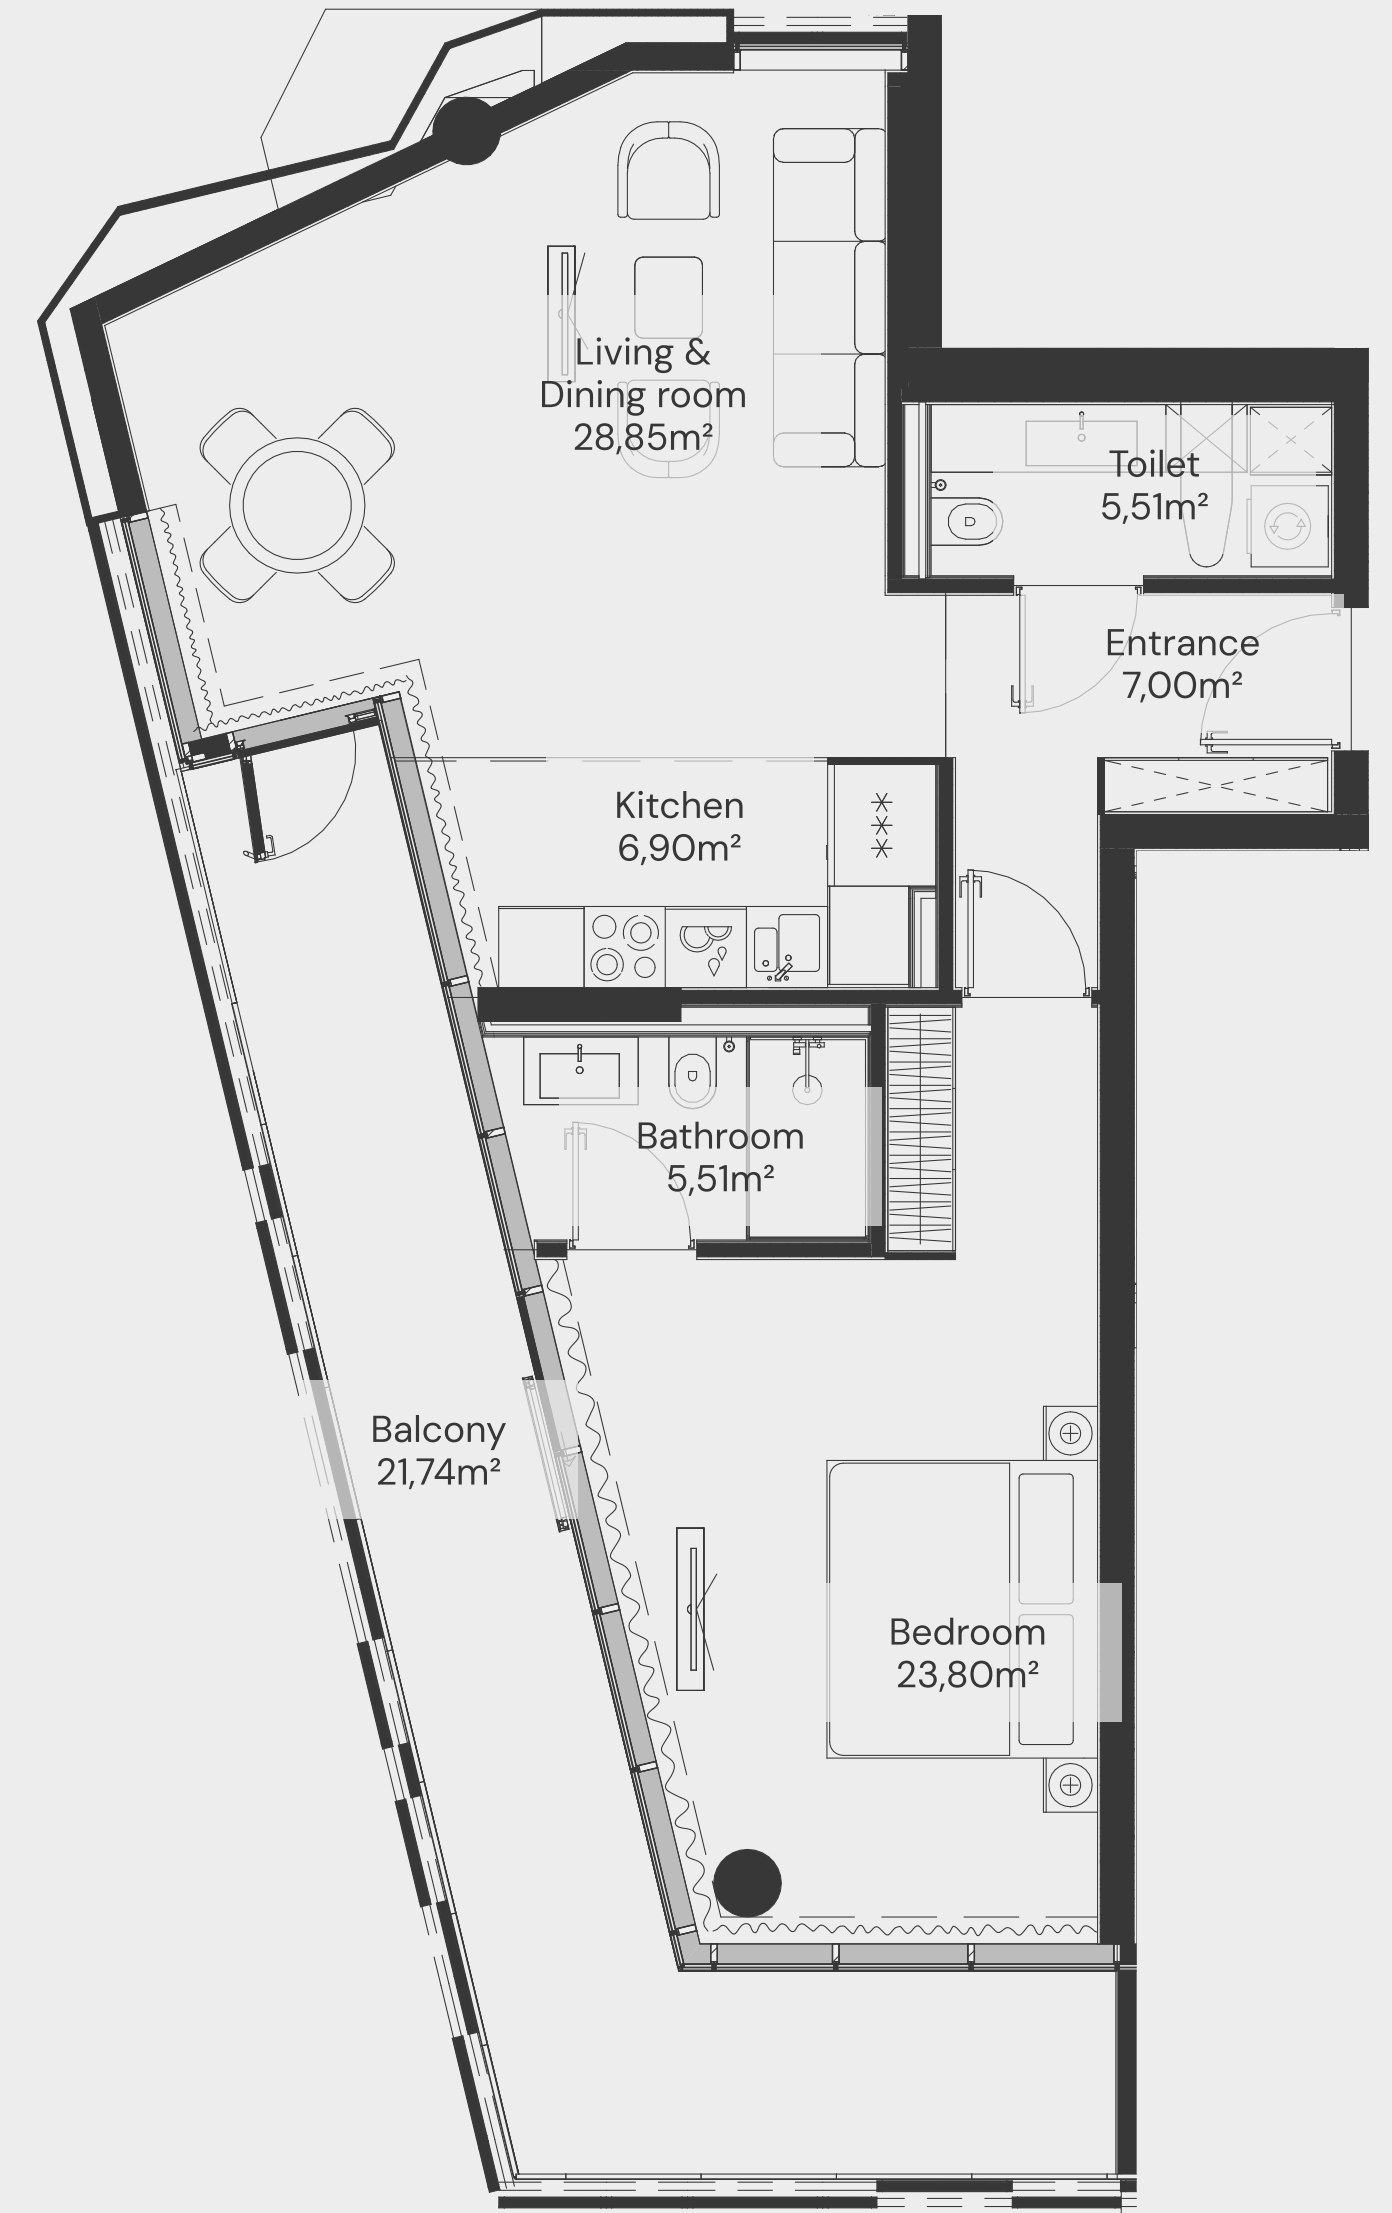

Apartment Number	Apartment Area		Balcony Area		Total Area	
913	75,58 m²	813,49 ft²	21,74 m²	234,05 ft²	97,32 m²	1047,54 ft²