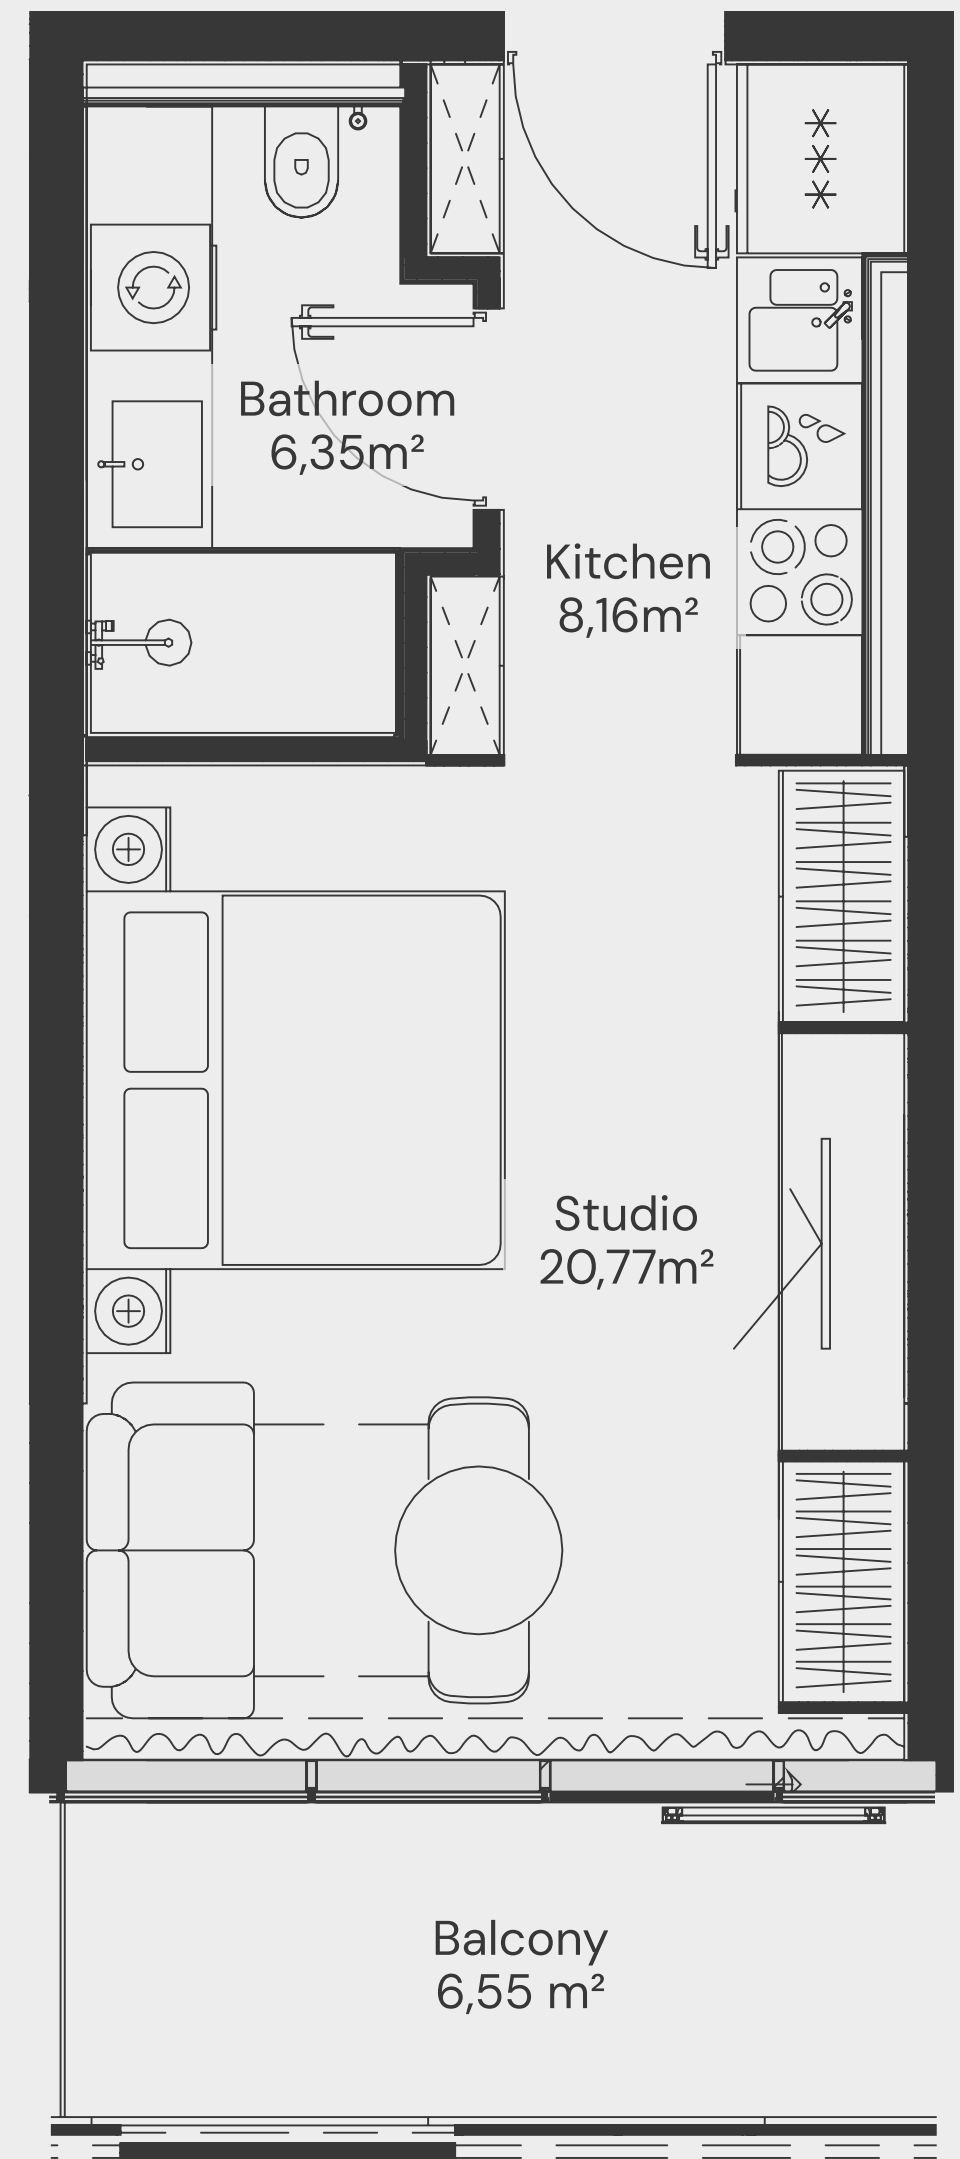

1-9 floor

Apartment Number	Apartment Area		Balcony Area		Total Area	
107, 207, 307, 407, 507, 607, 707, 807, 907	33,60 m ²	361,67 ft ²	11,48 m ²	123,61 ft ²	45,08 m ²	485,28 ft ²

STUDIO TYPE F

1-9 floor

Apartment Number	Apartment Area		Balcony Area		Total Area	
108, 208, 308, 408, 508, 608, 708, 808, 908	33,60 m ²	361,64 ft ²	12,78 m ²	137,58 ft ²	46,38 m ²	499,22 ft ²

STUDIO TYPE G

1-9 floor

Apartment Number	Apartment Area		Balcony Area		Total Area	
109, 209, 309, 409, 509, 609, 709, 809, 909	42,98 m ²	462,67 ft ²	7,47 m ²	80,39 ft ²	50,45 m ²	543,06 ft ²

STUDIO TYPE H

1-9 floor

Apartment Number	Apartment Area		Balcony Area		Total Area	
111, 211, 311, 411, 511, 611, 711, 811, 911	35,11 m ²	377,94 ft ²	6,52 m ²	70,19 ft ²	41,63 m ²	448,13 ft ²

STUDIO TYPE I

1-9 floor

Apartment Number	Apartment Area		Balcony Area		Total Area	
112, 212, 312, 412, 512, 612, 712, 812, 912	35,28 m ²	379,75 ft ²	6,55 m ²	70,53 ft ²	41,83 m ²	450,28 ft ²

1 BEDROOM TYPE A.01

1 floor

Apartment Number	Apartment Area		Balcony Area		Total Area	
105	59,58 m ²	641,33 ft ²	19,67 m ²	211,70 ft ²	79,25 m ²	853,03 ft ²

1 BEDROOM TYPE A.02

2 floor

Apartment Number	Apartment Area		Balcony Area		Total Area	
205	57,94 m ²	623,63 ft ²	16,59 m ²	178,57 ft ²	74,53 m ²	802,20 ft ²