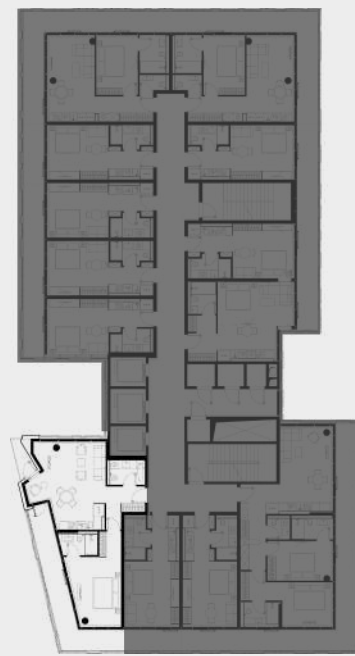

1 BEDROOM TYPE C.06

6 floor