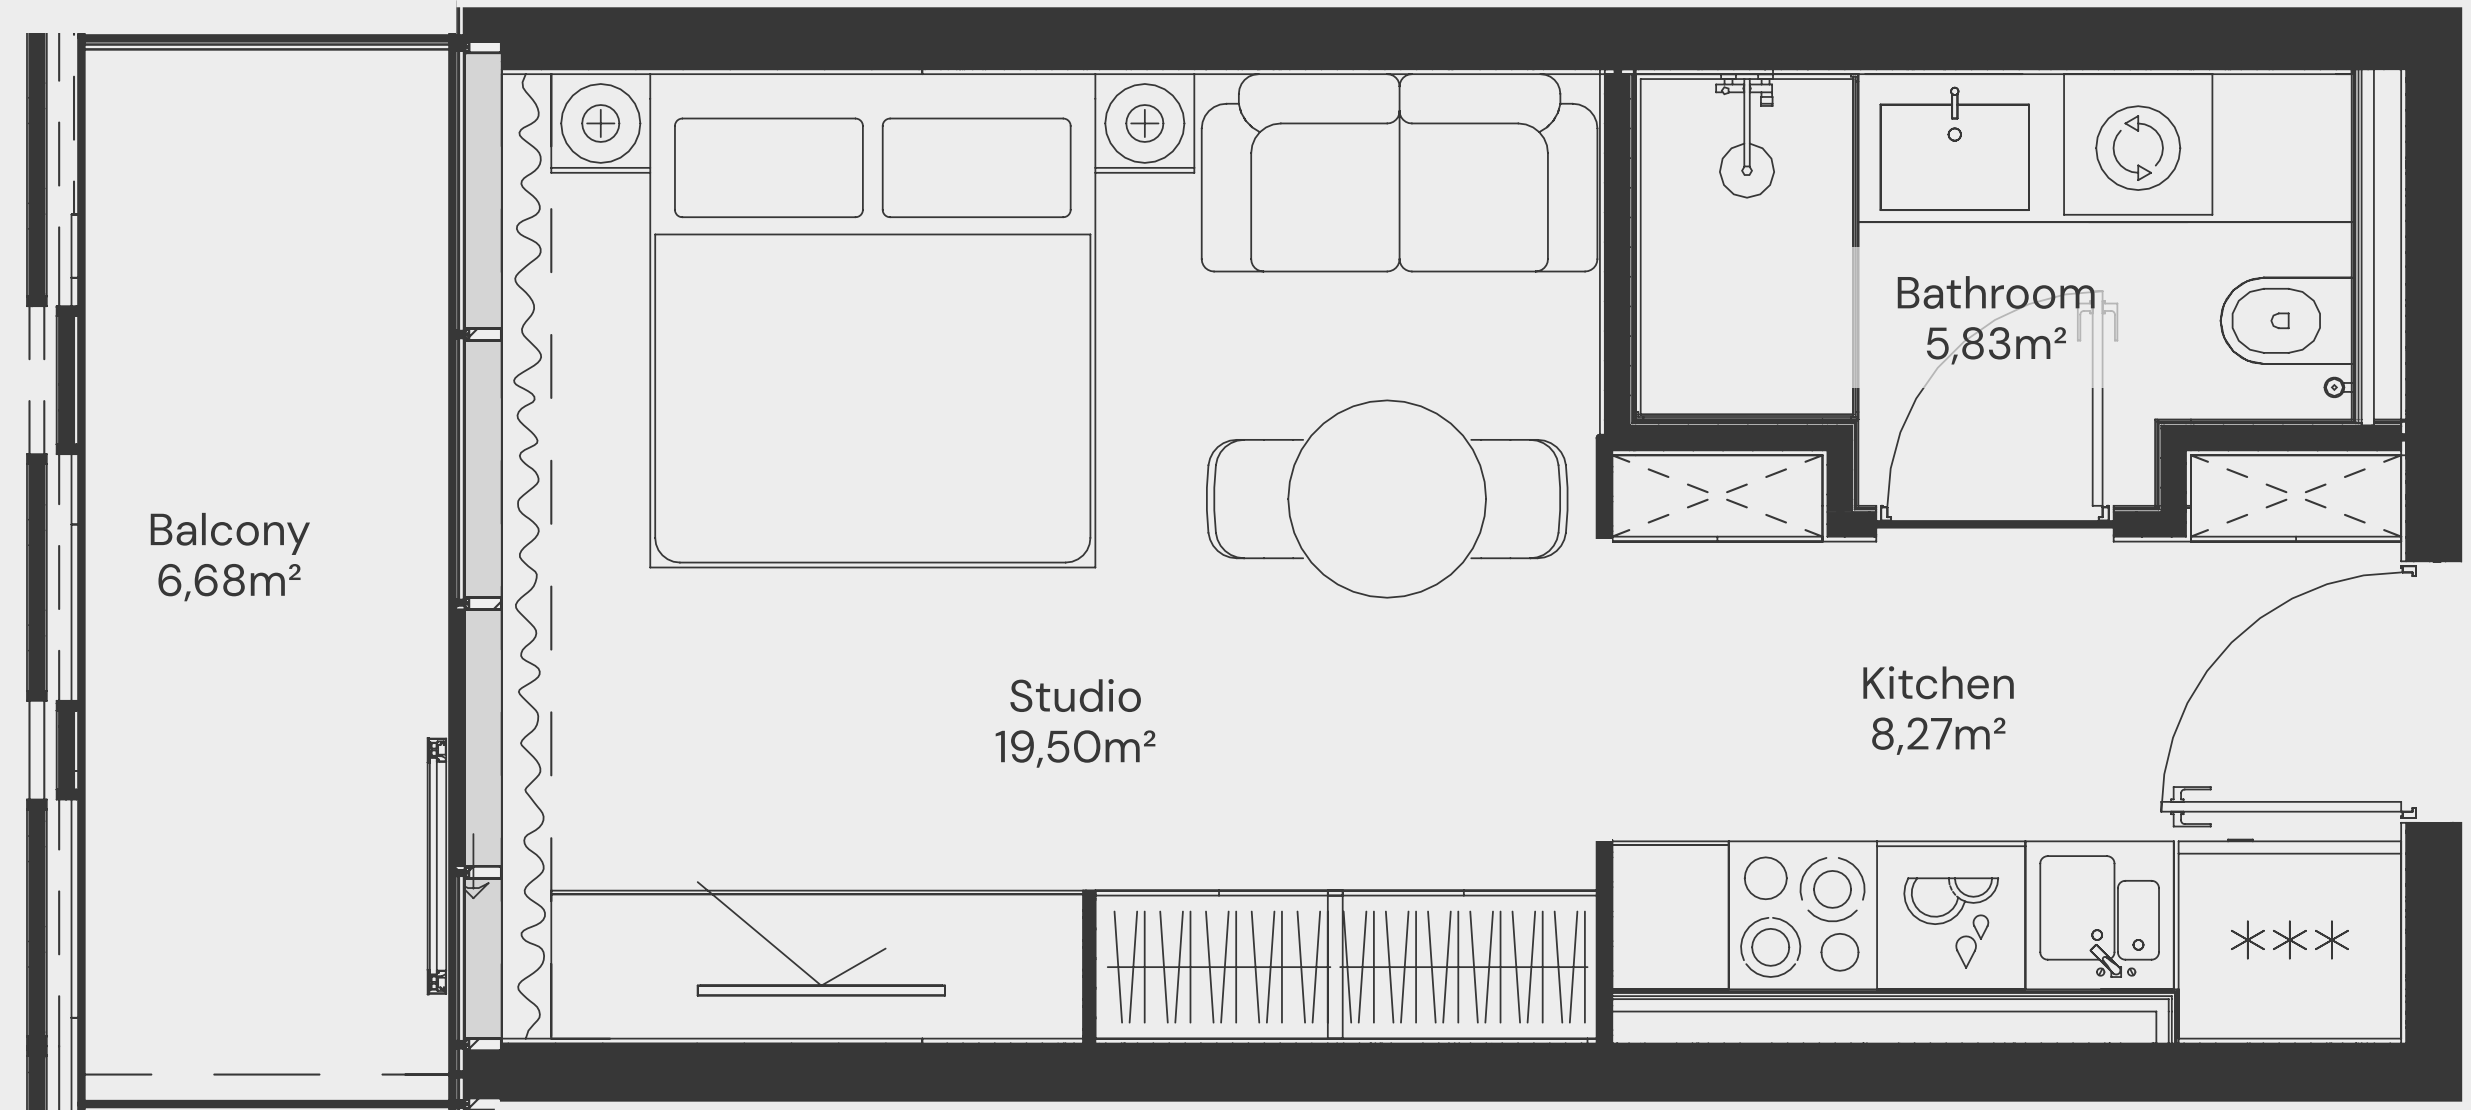

STUDIO TYPE B

1-9 floor

Apartment Number	Apartment Area		Balcony Area		Total Area	
102, 202, 302, 402, 502, 602, 702, 802, 902	32,67 m ²	351,64 ft ²	6,74 m ²	72,54 ft ²	39,41 m ²	424,18 ft ²

STUDIO TYPE C

1-9 floor

Apartment Number	Apartment Area		Balcony Area		Total Area	
103, 203, 303, 403, 503, 603, 703, 803, 903	32,65 m ²	351,46 ft ²	6,36 m ²	68,51 ft ²	39,02 m ²	419,97 ft ²

STUDIO TYPE D

9
8
7
6
5
4
3
2
1

1-9 floor

Apartment Number	Apartment Area		Balcony Area		Total Area	
104, 204, 304, 404, 504, 604, 704, 804, 904	33,60 m ²	361,67 ft ²	6,68 m ²	71,95 ft ²	40,28 m ²	433,62 ft ²

STUDIO TYPE E

9
8
7
6
5
4
3
2
1

1-9 floor

Apartment Number	Apartment Area		Balcony Area		Total Area	
107, 207, 307, 407, 507, 607, 707, 807, 907	33,60 m ²	361,67 ft ²	11,48 m ²	123,61 ft ²	45,08 m ²	485,28 ft ²

STUDIO TYPE F

1-9 floor

Apartment Number	Apartment Area		Balcony Area		Total Area	
108, 208, 308, 408, 508, 608, 708, 808, 908	33,60 m ²	361,64 ft ²	12,78 m ²	137,58 ft ²	46,38 m ²	499,22 ft ²