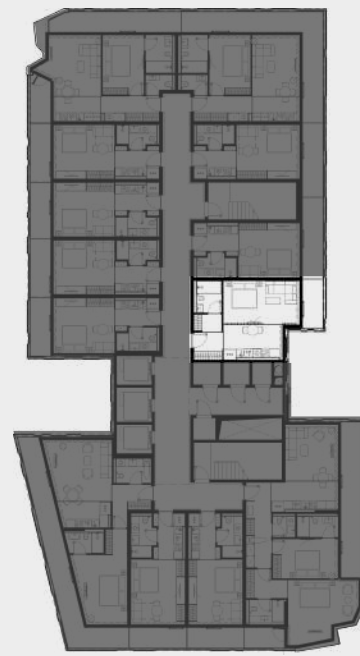

1-9 floor

Apartment Number	Apartment Area		Balcony Area		Total Area	
107, 207, 307, 407, 507, 607, 707, 807, 907	33,60 m ²	361,67 ft ²	11,48 m ²	123,61 ft ²	45,08 m ²	485,28 ft ²

STUDIO TYPE F

1-9 floor

Apartment Number	Apartment Area		Balcony Area		Total Area	
108, 208, 308, 408, 508, 608, 708, 808, 908	33,60 m ²	361,64 ft ²	12,78 m ²	137,58 ft ²	46,38 m ²	499,22 ft ²

STUDIO TYPE G

1-9 floor

Apartment Number	Apartment Area		Balcony Area		Total Area	
109, 209, 309, 409, 509, 609, 709, 809, 909	42,98 m ²	462,67 ft ²	7,47 m ²	80,39 ft ²	50,45 m ²	543,06 ft ²

STUDIO TYPE H