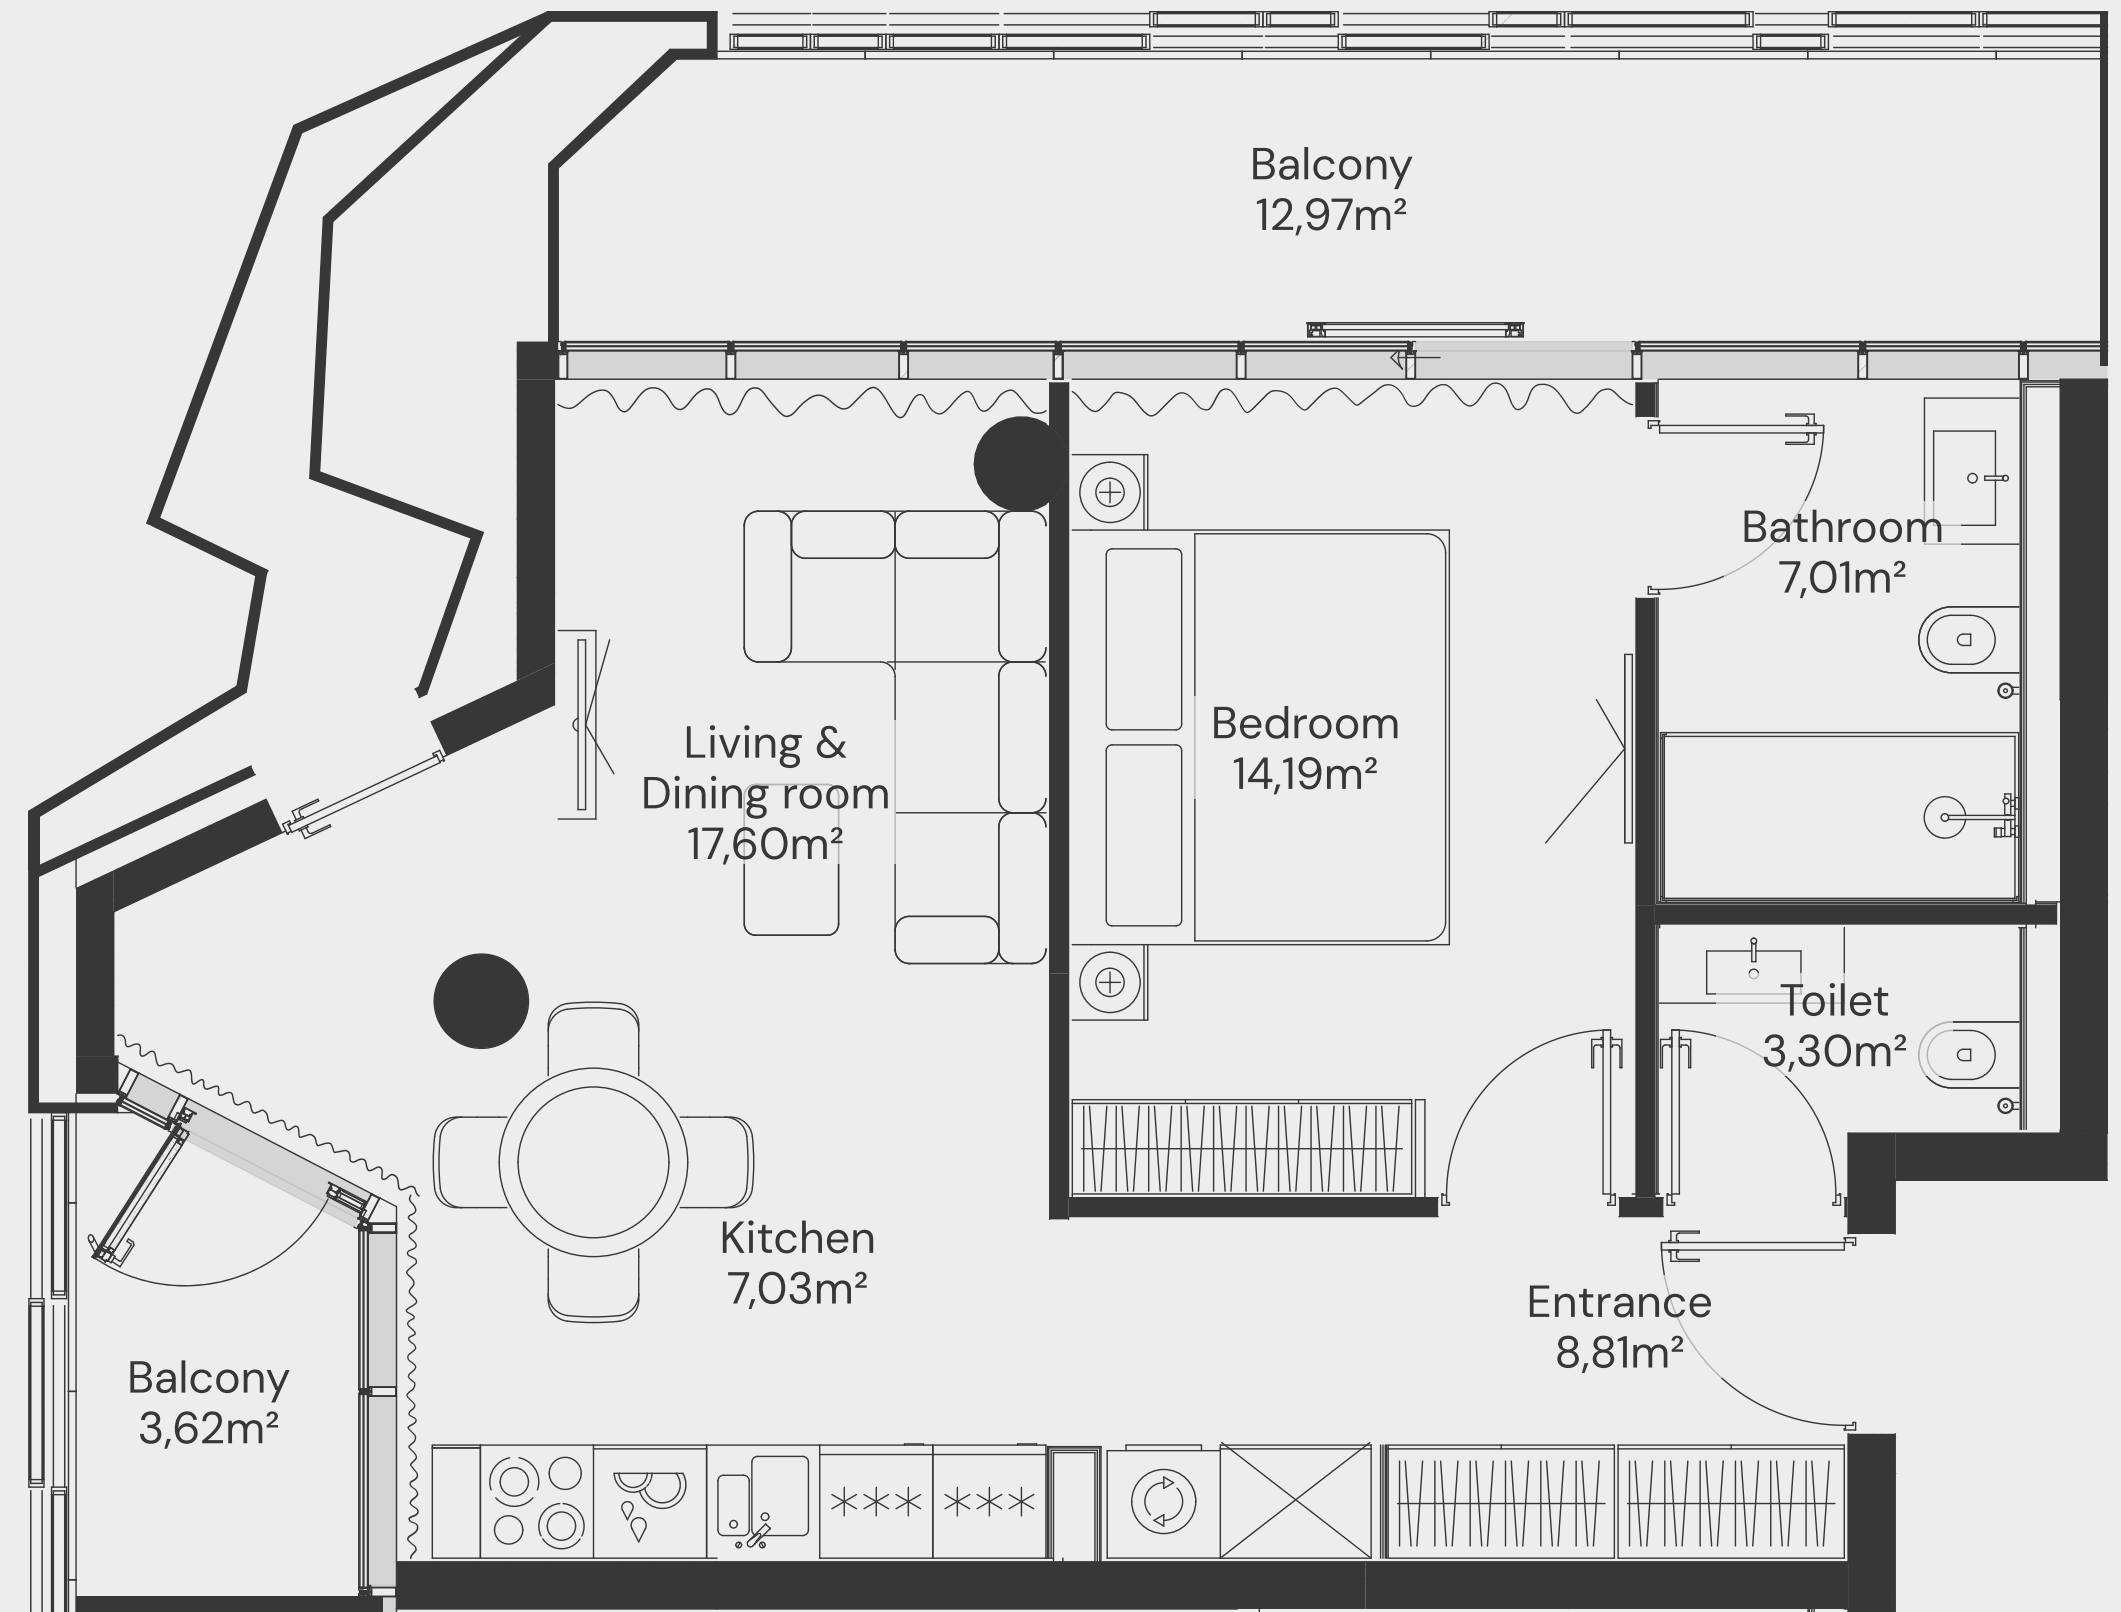

1 BEDROOM TYPE A.01

1 floor

Apartment Number	Apartment Area		Balcony Area		Total Area	
105	59,58 m ²	641,33 ft ²	19,67 m ²	211,70 ft ²	79,25 m ²	853,03 ft ²

1 BEDROOM TYPE A.02

2 floor

Apartment Number	Apartment Area		Balcony Area		Total Area	
205	57,94 m ²	623,63 ft ²	16,59 m ²	178,57 ft ²	74,53 m ²	802,20 ft ²

1 BEDROOM TYPE A.03

3 floor

Apartment Number	Apartment Area		Balcony Area		Total Area	
305	60,05 m ²	646,37 ft ²	16,19 m ²	174,32 ft ²	76,24 m ²	820,68 ft ²

1 BEDROOM TYPE A.04

4 floor

Apartment Number	Apartment Area		Balcony Area		Total Area	
	m ²	ft ²	m ²	ft ²	m ²	ft ²
405	65,05	700,21	13,35	143,74	78,41	843,95