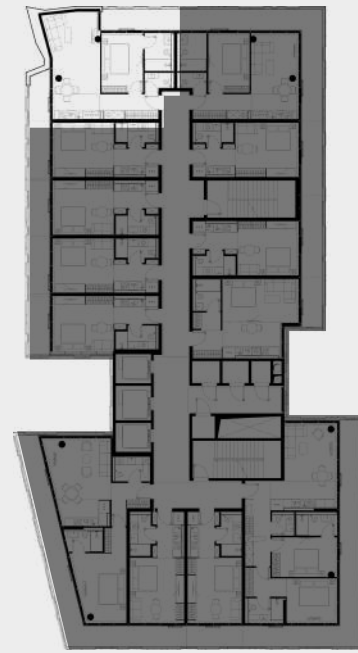

1 BEDROOM TYPE A.05

5 floor