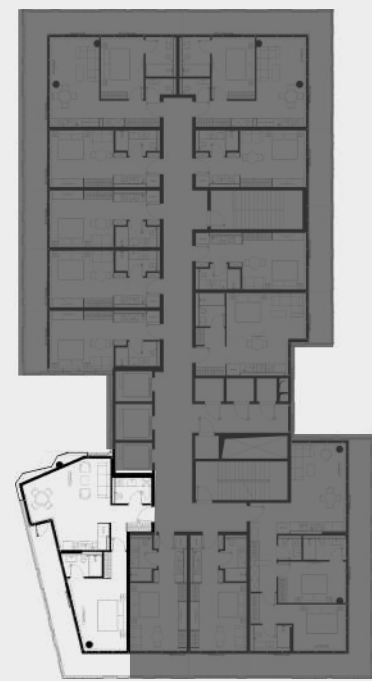

1 BEDROOM TYPE C.09

9 floor