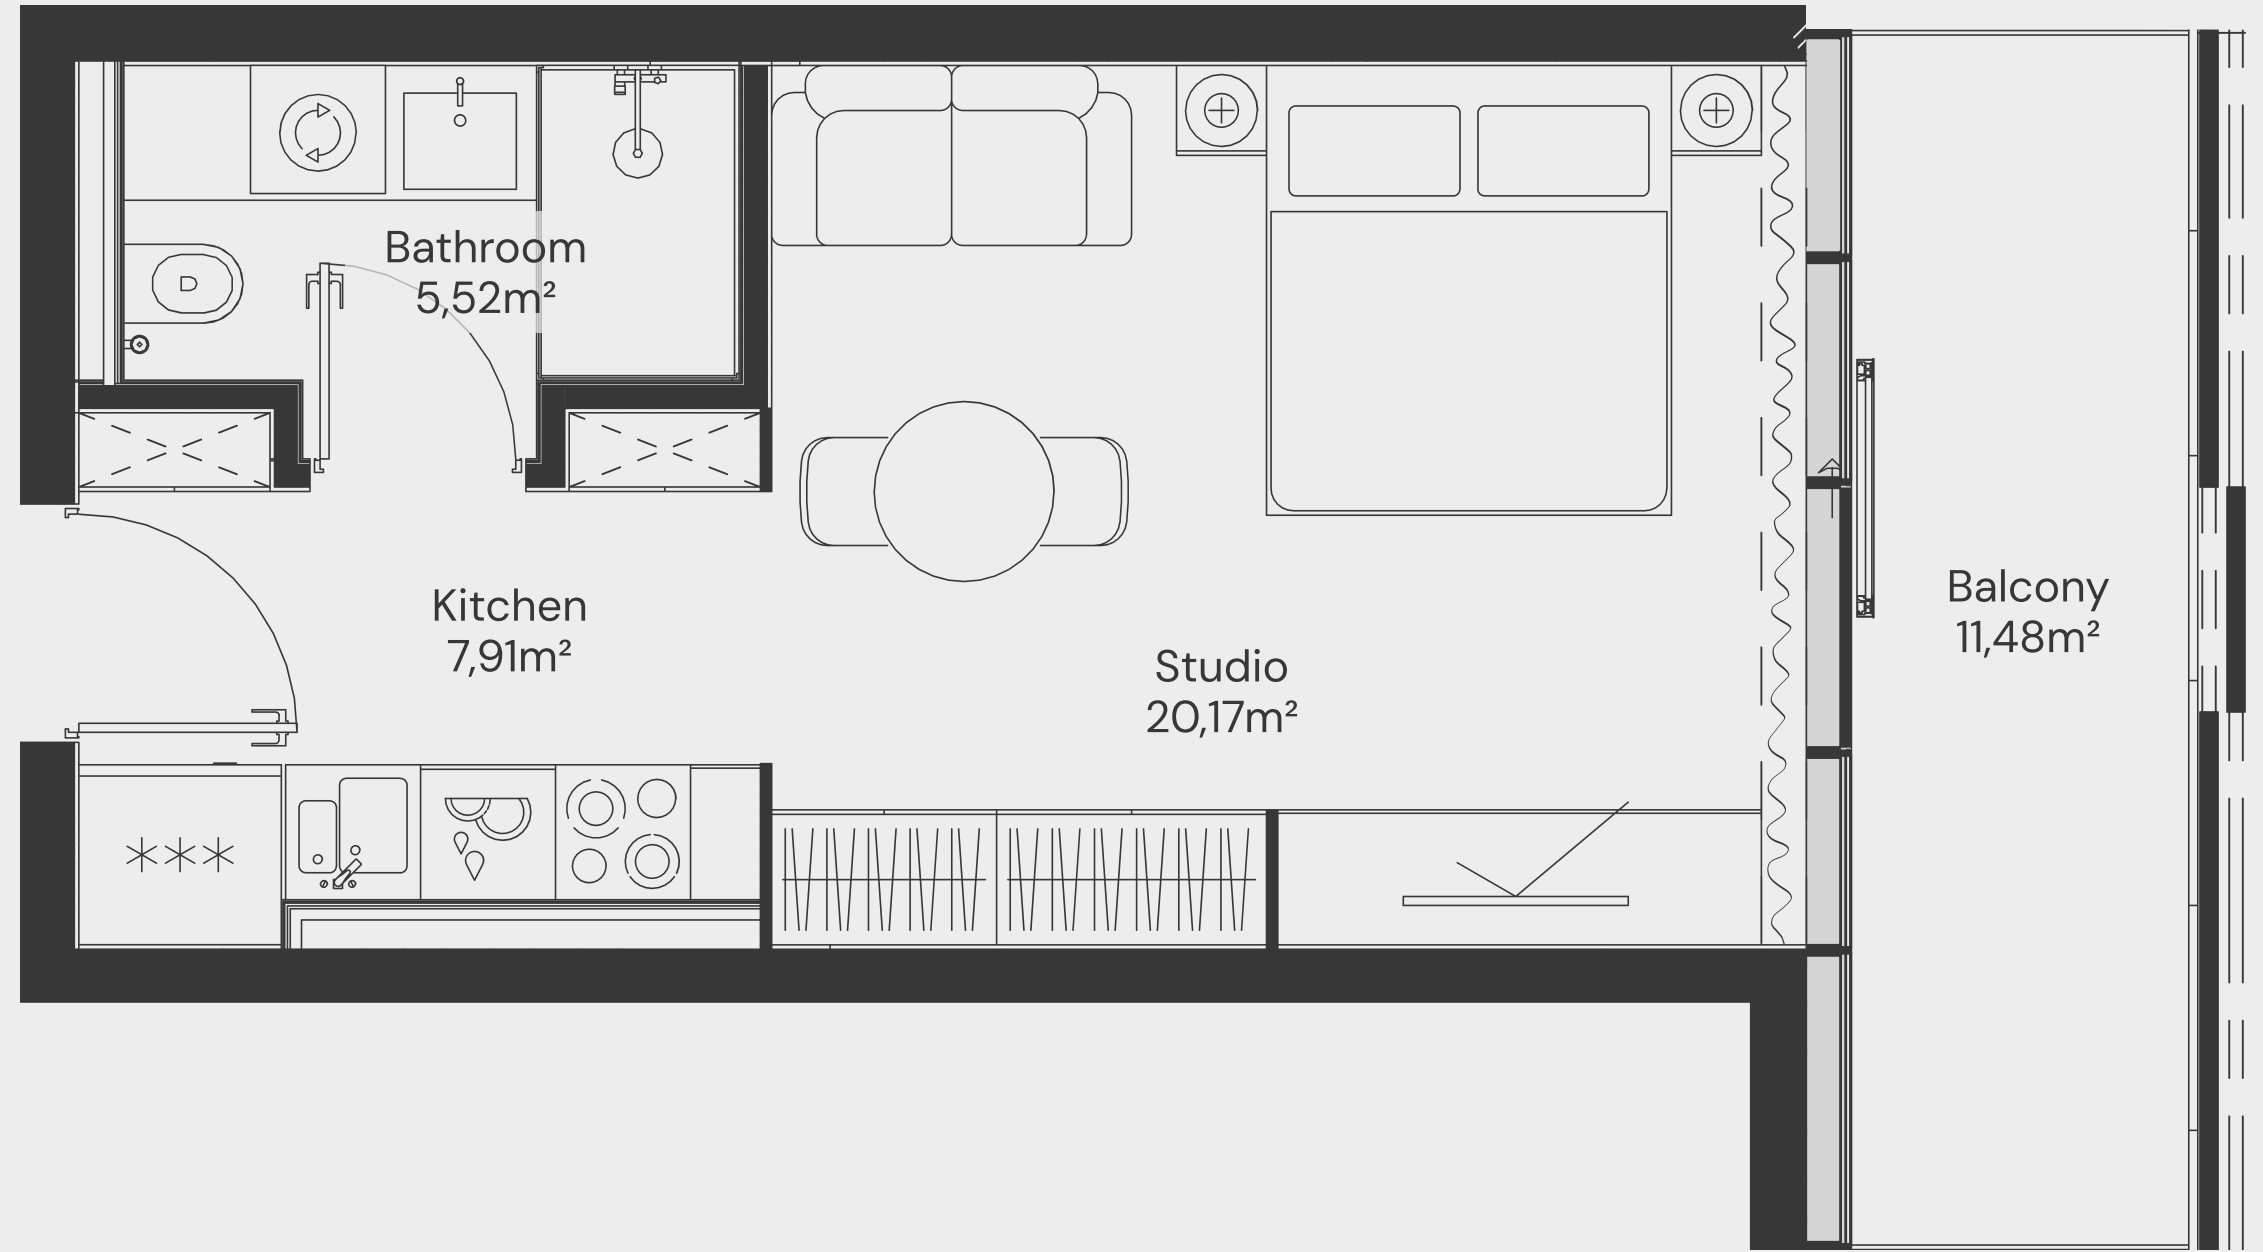

1-9 floor

Apartment Number	Apartment Area		Balcony Area		Total Area	
103, 203, 303, 403, 503, 603, 703, 803, 903	32,65 m ²	351,46 ft ²	6,36 m ²	68,51 ft ²	39,02 m ²	419,97 ft ²

STUDIO TYPE D

9
8
7
6
5
4
3
2
1

1-9 floor

Apartment Number	Apartment Area		Balcony Area		Total Area	
104, 204, 304, 404, 504, 604, 704, 804, 904	33,60 m ²	361,67 ft ²	6,68 m ²	71,95 ft ²	40,28 m ²	433,62 ft ²

STUDIO TYPE E

9
8
7
6
5
4
3
2
1

1-9 floor

Apartment Number	Apartment Area		Balcony Area		Total Area	
107, 207, 307, 407, 507, 607, 707, 807, 907	33,60 m ²	361,67 ft ²	11,48 m ²	123,61 ft ²	45,08 m ²	485,28 ft ²

STUDIO TYPE F

1-9 floor

Apartment Number	Apartment Area		Balcony Area		Total Area	
108, 208, 308, 408, 508, 608, 708, 808, 908	33,60 m ²	361,64 ft ²	12,78 m ²	137,58 ft ²	46,38 m ²	499,22 ft ²

STUDIO TYPE G

1-9 floor

Apartment Number	Apartment Area		Balcony Area		Total Area	
109, 209, 309, 409, 509, 609, 709, 809, 909	42,98 m ²	462,67 ft ²	7,47 m ²	80,39 ft ²	50,45 m ²	543,06 ft ²

STUDIO TYPE H