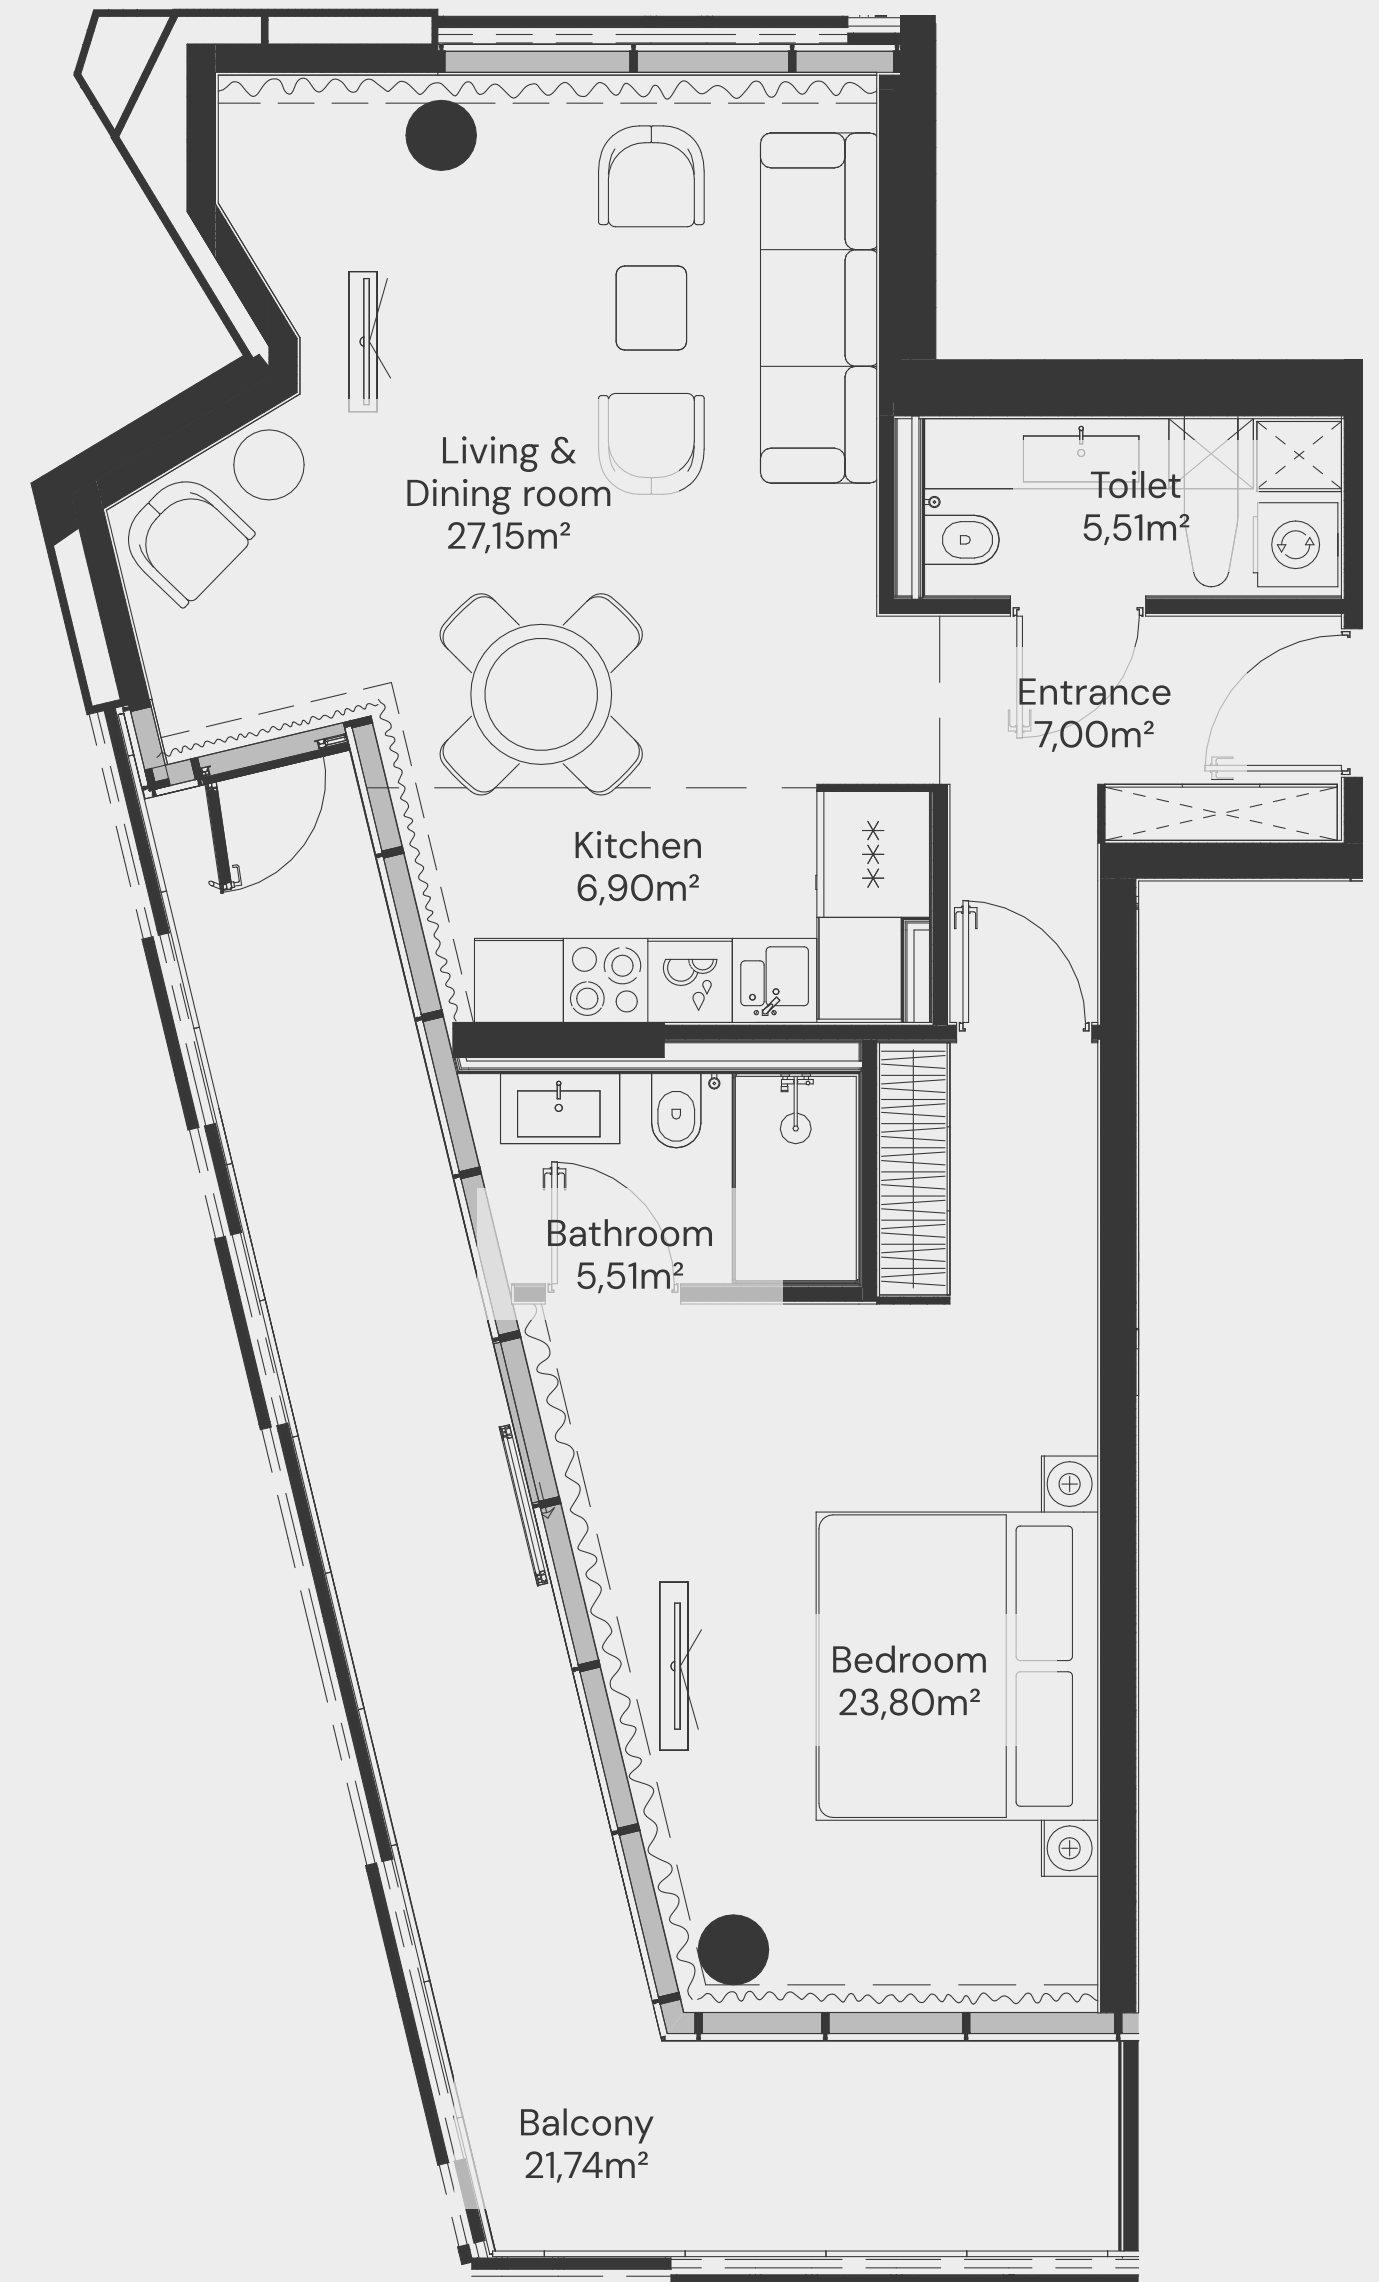

STUDIO TYPE B

1-9 floor

Apartment Number	Apartment Area		Balcony Area		Total Area	
102, 202, 302, 402, 502, 602, 702, 802, 902	32,67 m ²	351,64 ft ²	6,74 m ²	72,54 ft ²	39,41 m ²	424,18 ft ²

STUDIO TYPE C

1 BEDROOM TYPE B

1-9 floor

Apartment Number	Apartment Area		Balcony Area		Total Area	
106, 206, 306, 406, 506, 606, 706, 806, 906	57,44 m ²	618,25 ft ²	30,49 m ²	328,22 ft ²	87,93 m ²	946,48 ft ²

1 BEDROOM TYPE C.01-05

1-5 floor

Apartment Number	Apartment Area		Balcony Area		Total Area	
113, 213, 313, 413, 513	72,65 m ²	781,97 ft ²	30,07 m ²	323,65 ft ²	102,71 m ²	1105,61 ft ²

1 BEDROOM TYPE C.06

6 floor

Apartment Number	Apartment Area		Balcony Area		Total Area	
613	75,39 m ²	811,47 ft ²	26,87 m ²	289,23 ft ²	102,26 m ²	1100,70 ft ²

1 BEDROOM TYPE C.07

7 floor

Apartment Number	Apartment Area		Balcony Area		Total Area	
713	75,88 m ²	816,73 ft ²	21,74 m ²	234,05 ft ²	97,62 m ²	1050,78 ft ²

**1 BEDROOM
TYPE C.08**

8 floor

Apartment Number	Apartment Area		Balcony Area		Total Area	
813	74,66 m ²	803,64 ft ²	21,74 m ²	234,04 ft ²	96,40 m ²	1037,68 ft ²