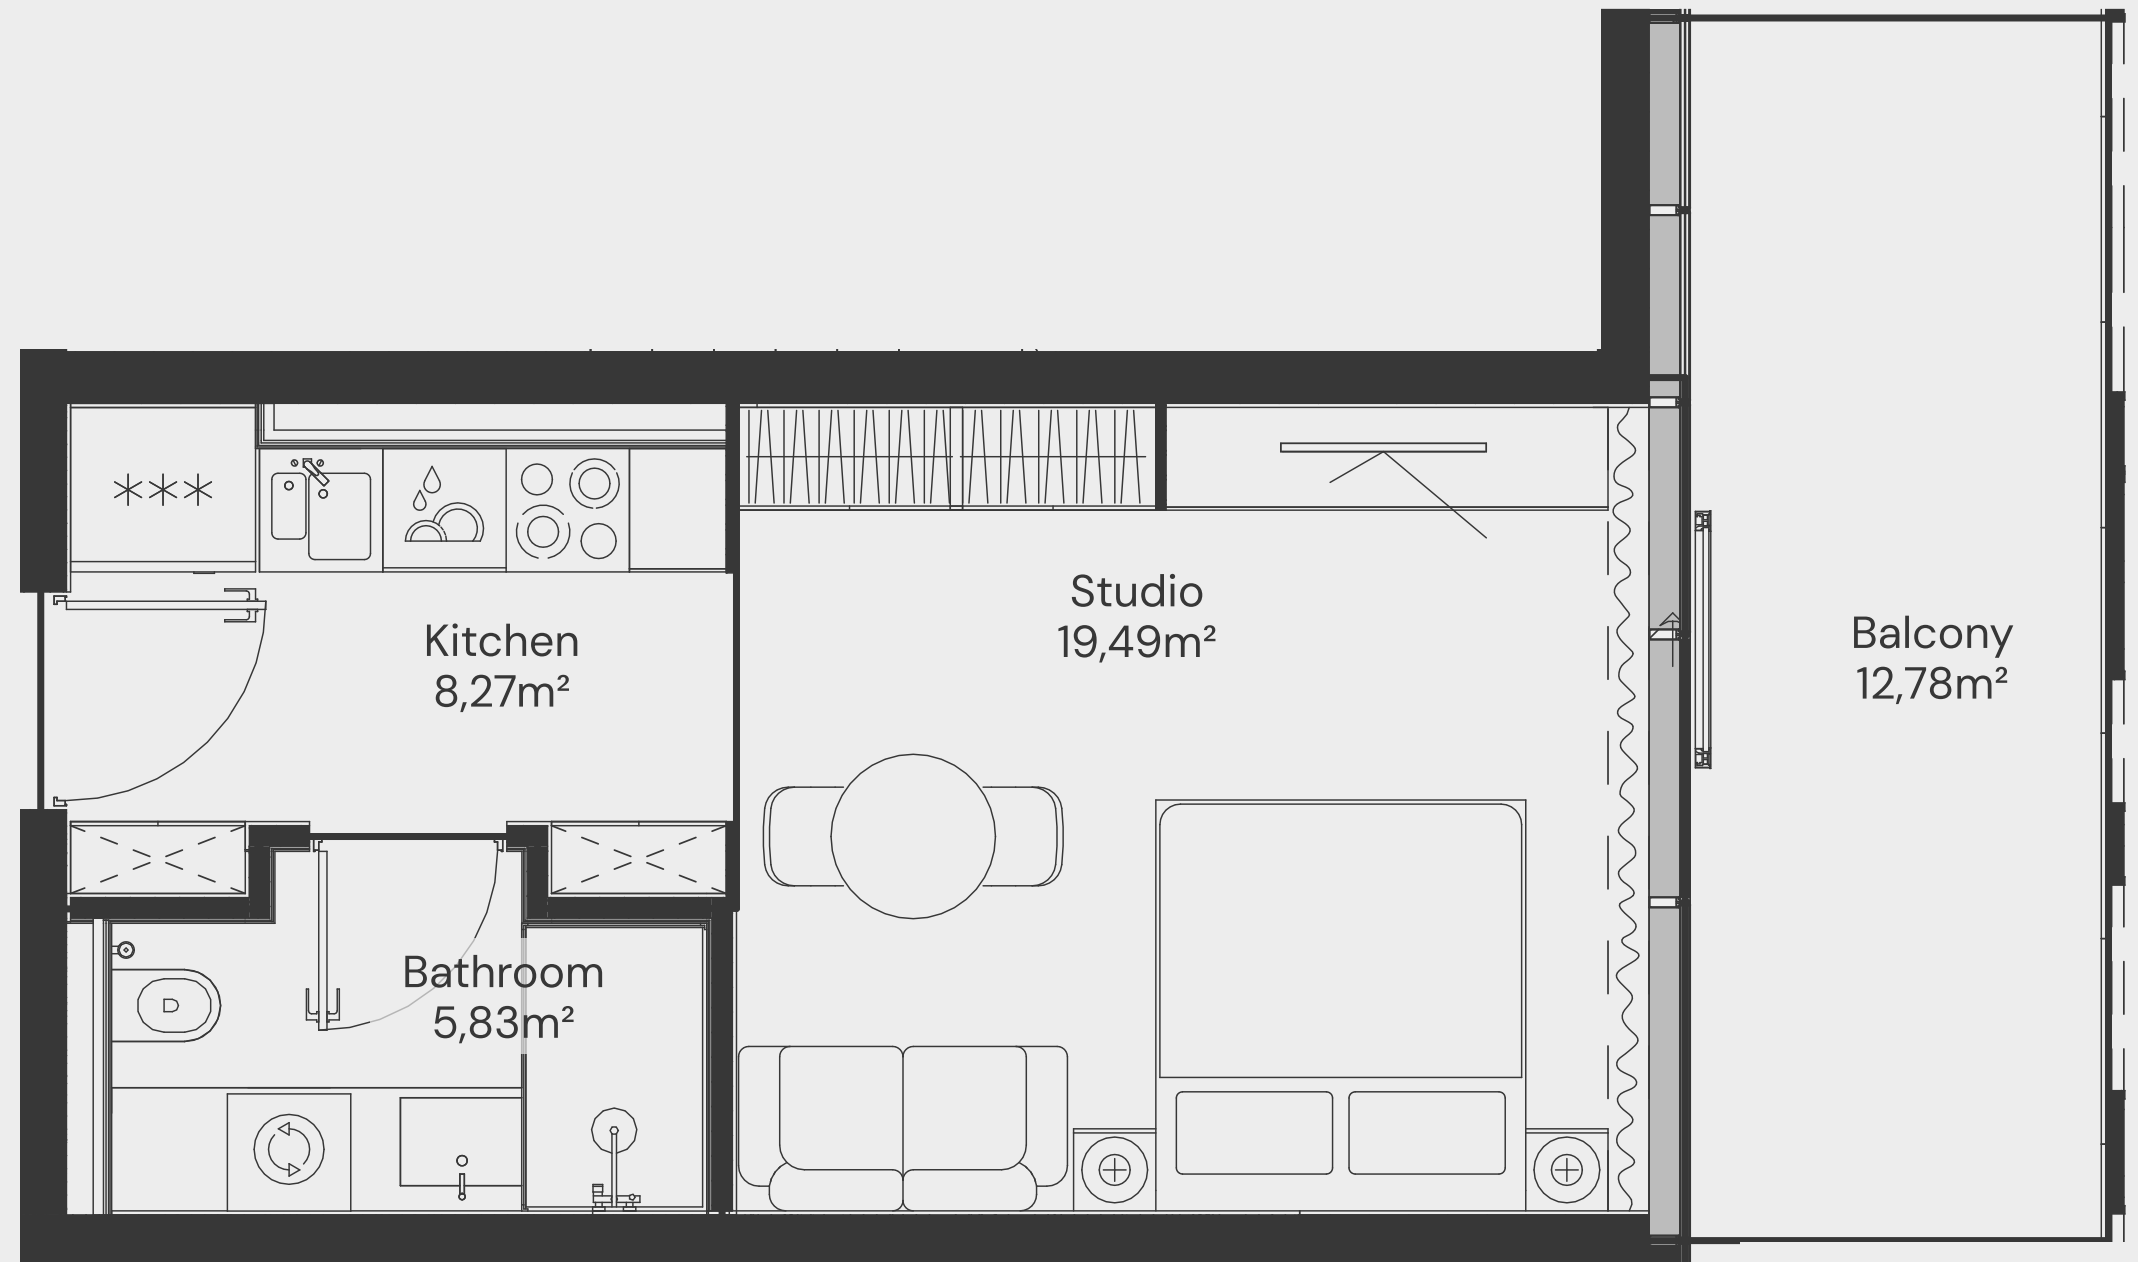

1-9 floor

Apartment Number	Apartment Area		Balcony Area		Total Area	
107, 207, 307, 407, 507, 607, 707, 807, 907	33,60 m ²	361,67 ft ²	11,48 m ²	123,61 ft ²	45,08 m ²	485,28 ft ²

STUDIO TYPE F

1-9 floor

Apartment Number	Apartment Area		Balcony Area		Total Area	
108, 208, 308, 408, 508, 608, 708, 808, 908	33,60 m ²	361,64 ft ²	12,78 m ²	137,58 ft ²	46,38 m ²	499,22 ft ²

STUDIO TYPE G

1-9 floor

Apartment Number	Apartment Area		Balcony Area		Total Area	
109, 209, 309, 409, 509, 609, 709, 809, 909	42,98 m ²	462,67 ft ²	7,47 m ²	80,39 ft ²	50,45 m ²	543,06 ft ²

STUDIO TYPE H