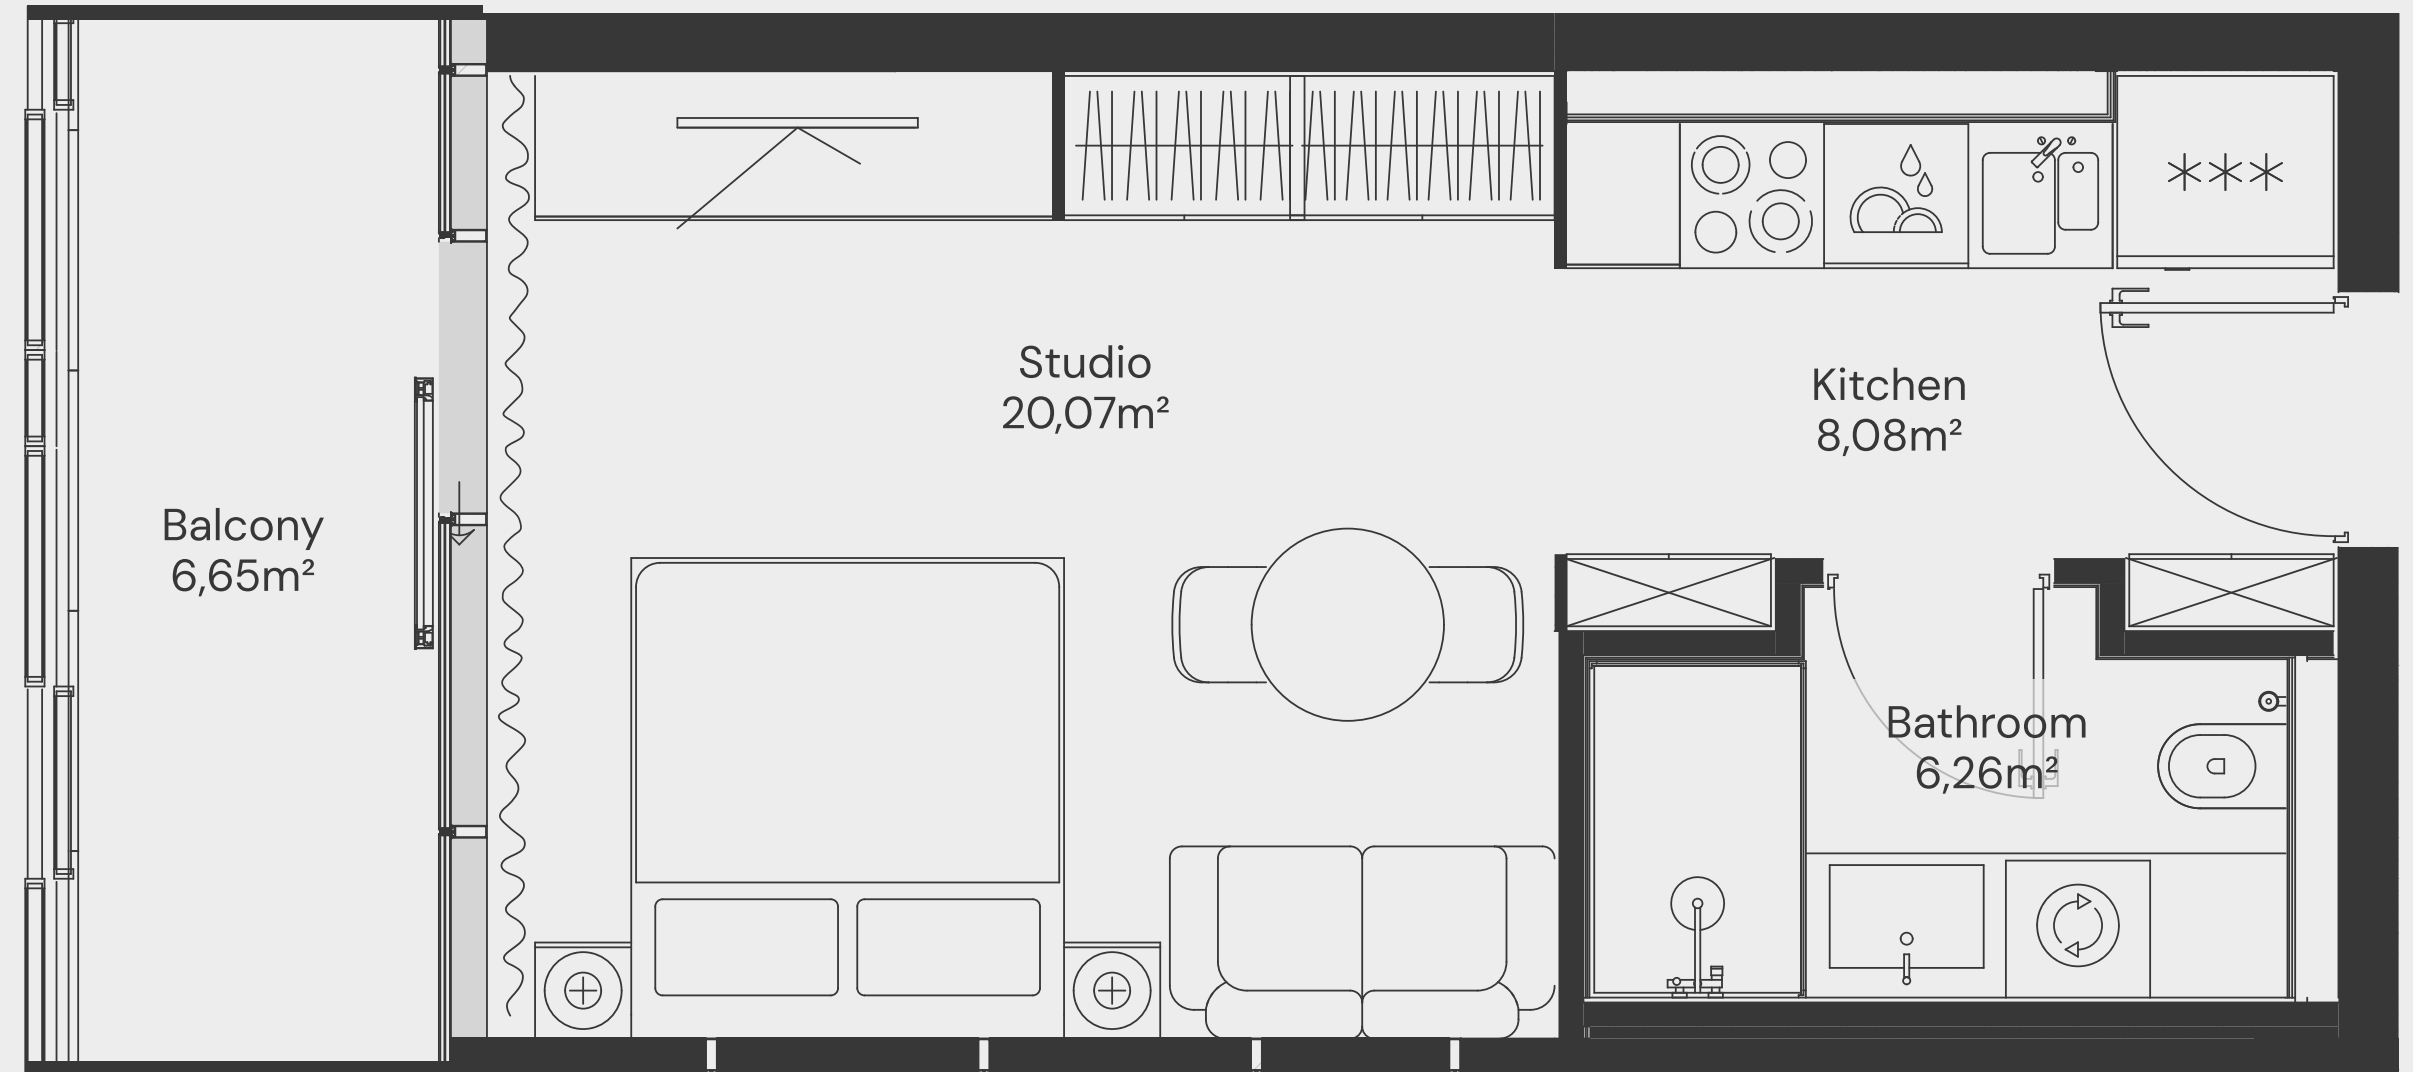

JOHN
R I C H M O N D
— DISTRICT —

FLOORPLANS

STUDIO TYPE A

1-9 floor

Apartment Number	Apartment Area		Balcony Area		Total Area	
	m²	ft²	m²	ft²	m²	ft²
101, 201, 301, 401, 501, 601, 701, 801, 901	34,41	370,41	6,65	71,63	41,07	442,04

STUDIO TYPE B

1-9 floor

Apartment Number	Apartment Area		Balcony Area		Total Area	
102, 202, 302, 402, 502, 602, 702, 802, 902	32,67 m ²	351,64 ft ²	6,74 m ²	72,54 ft ²	39,41 m ²	424,18 ft ²

STUDIO TYPE C

1-9 floor

Apartment Number	Apartment Area		Balcony Area		Total Area	
103, 203, 303, 403, 503, 603, 703, 803, 903	32,65 m ²	351,46 ft ²	6,36 m ²	68,51 ft ²	39,02 m ²	419,97 ft ²

STUDIO TYPE D

9
8
7
6
5
4
3
2
1