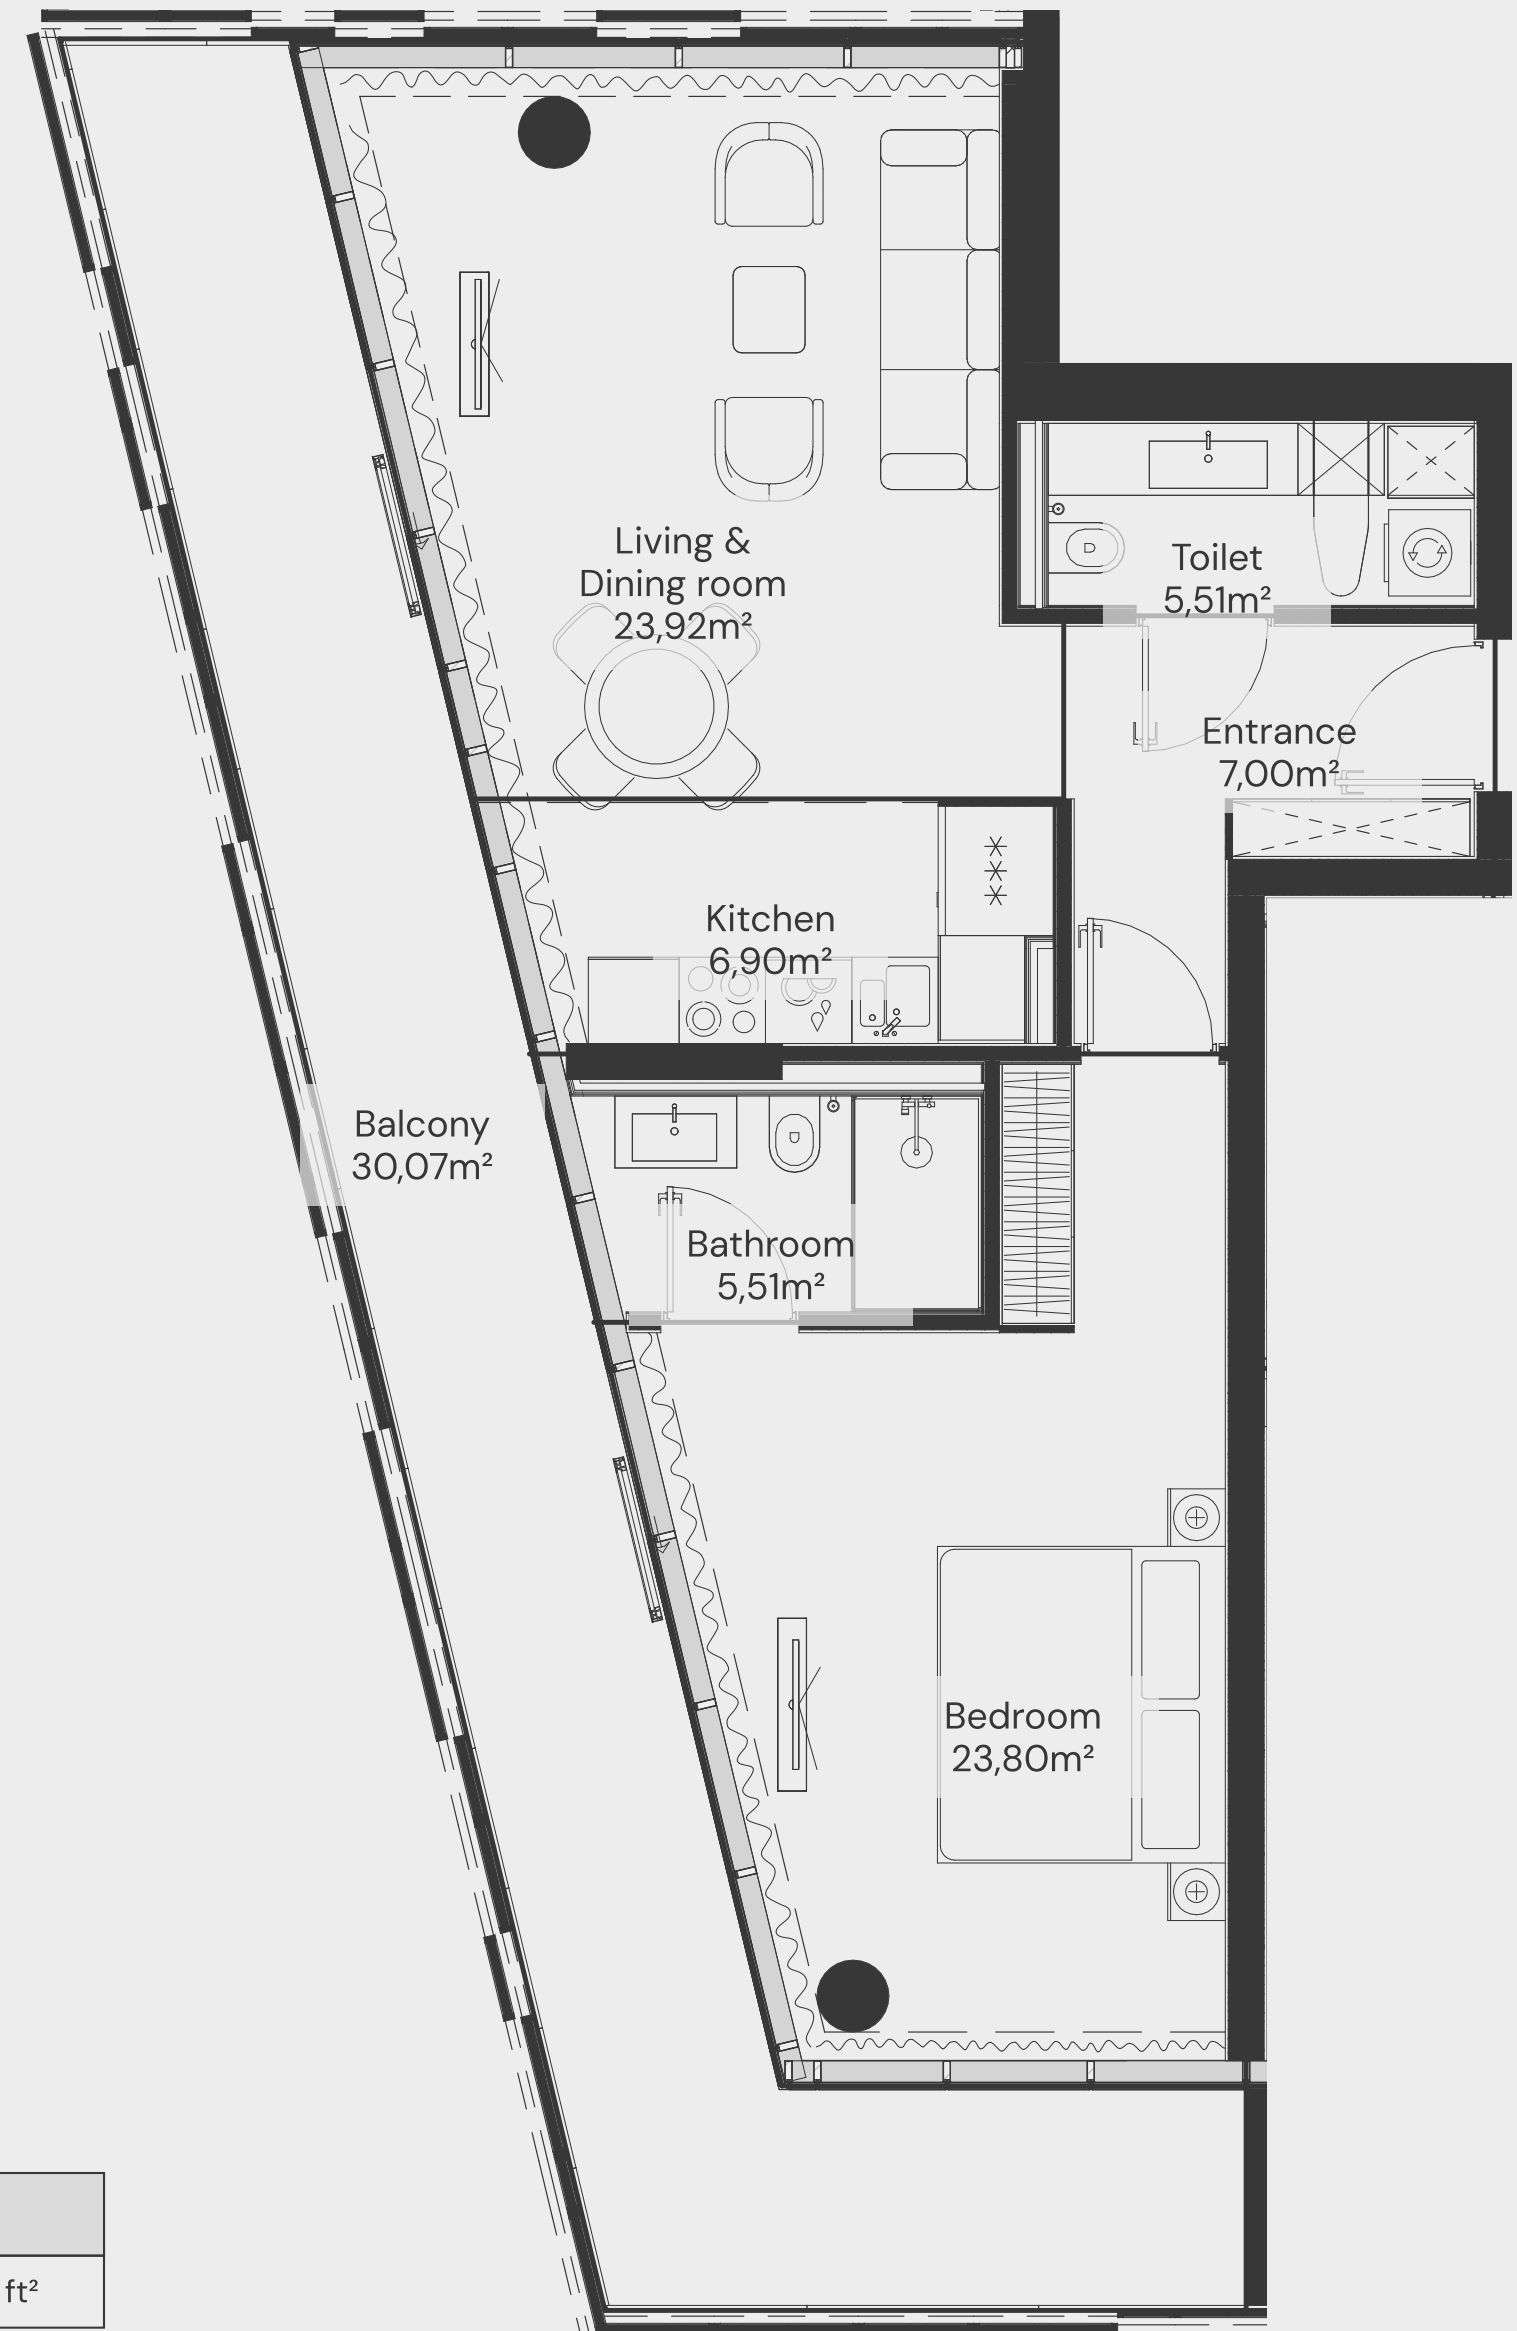

Apartment Number	Apartment Area		Balcony Area		Total Area	
113, 213, 313, 413, 513	72,65 m²	781,97 ft²	30,07 m²	323,65 ft²	102,71 m²	1105,61 ft²