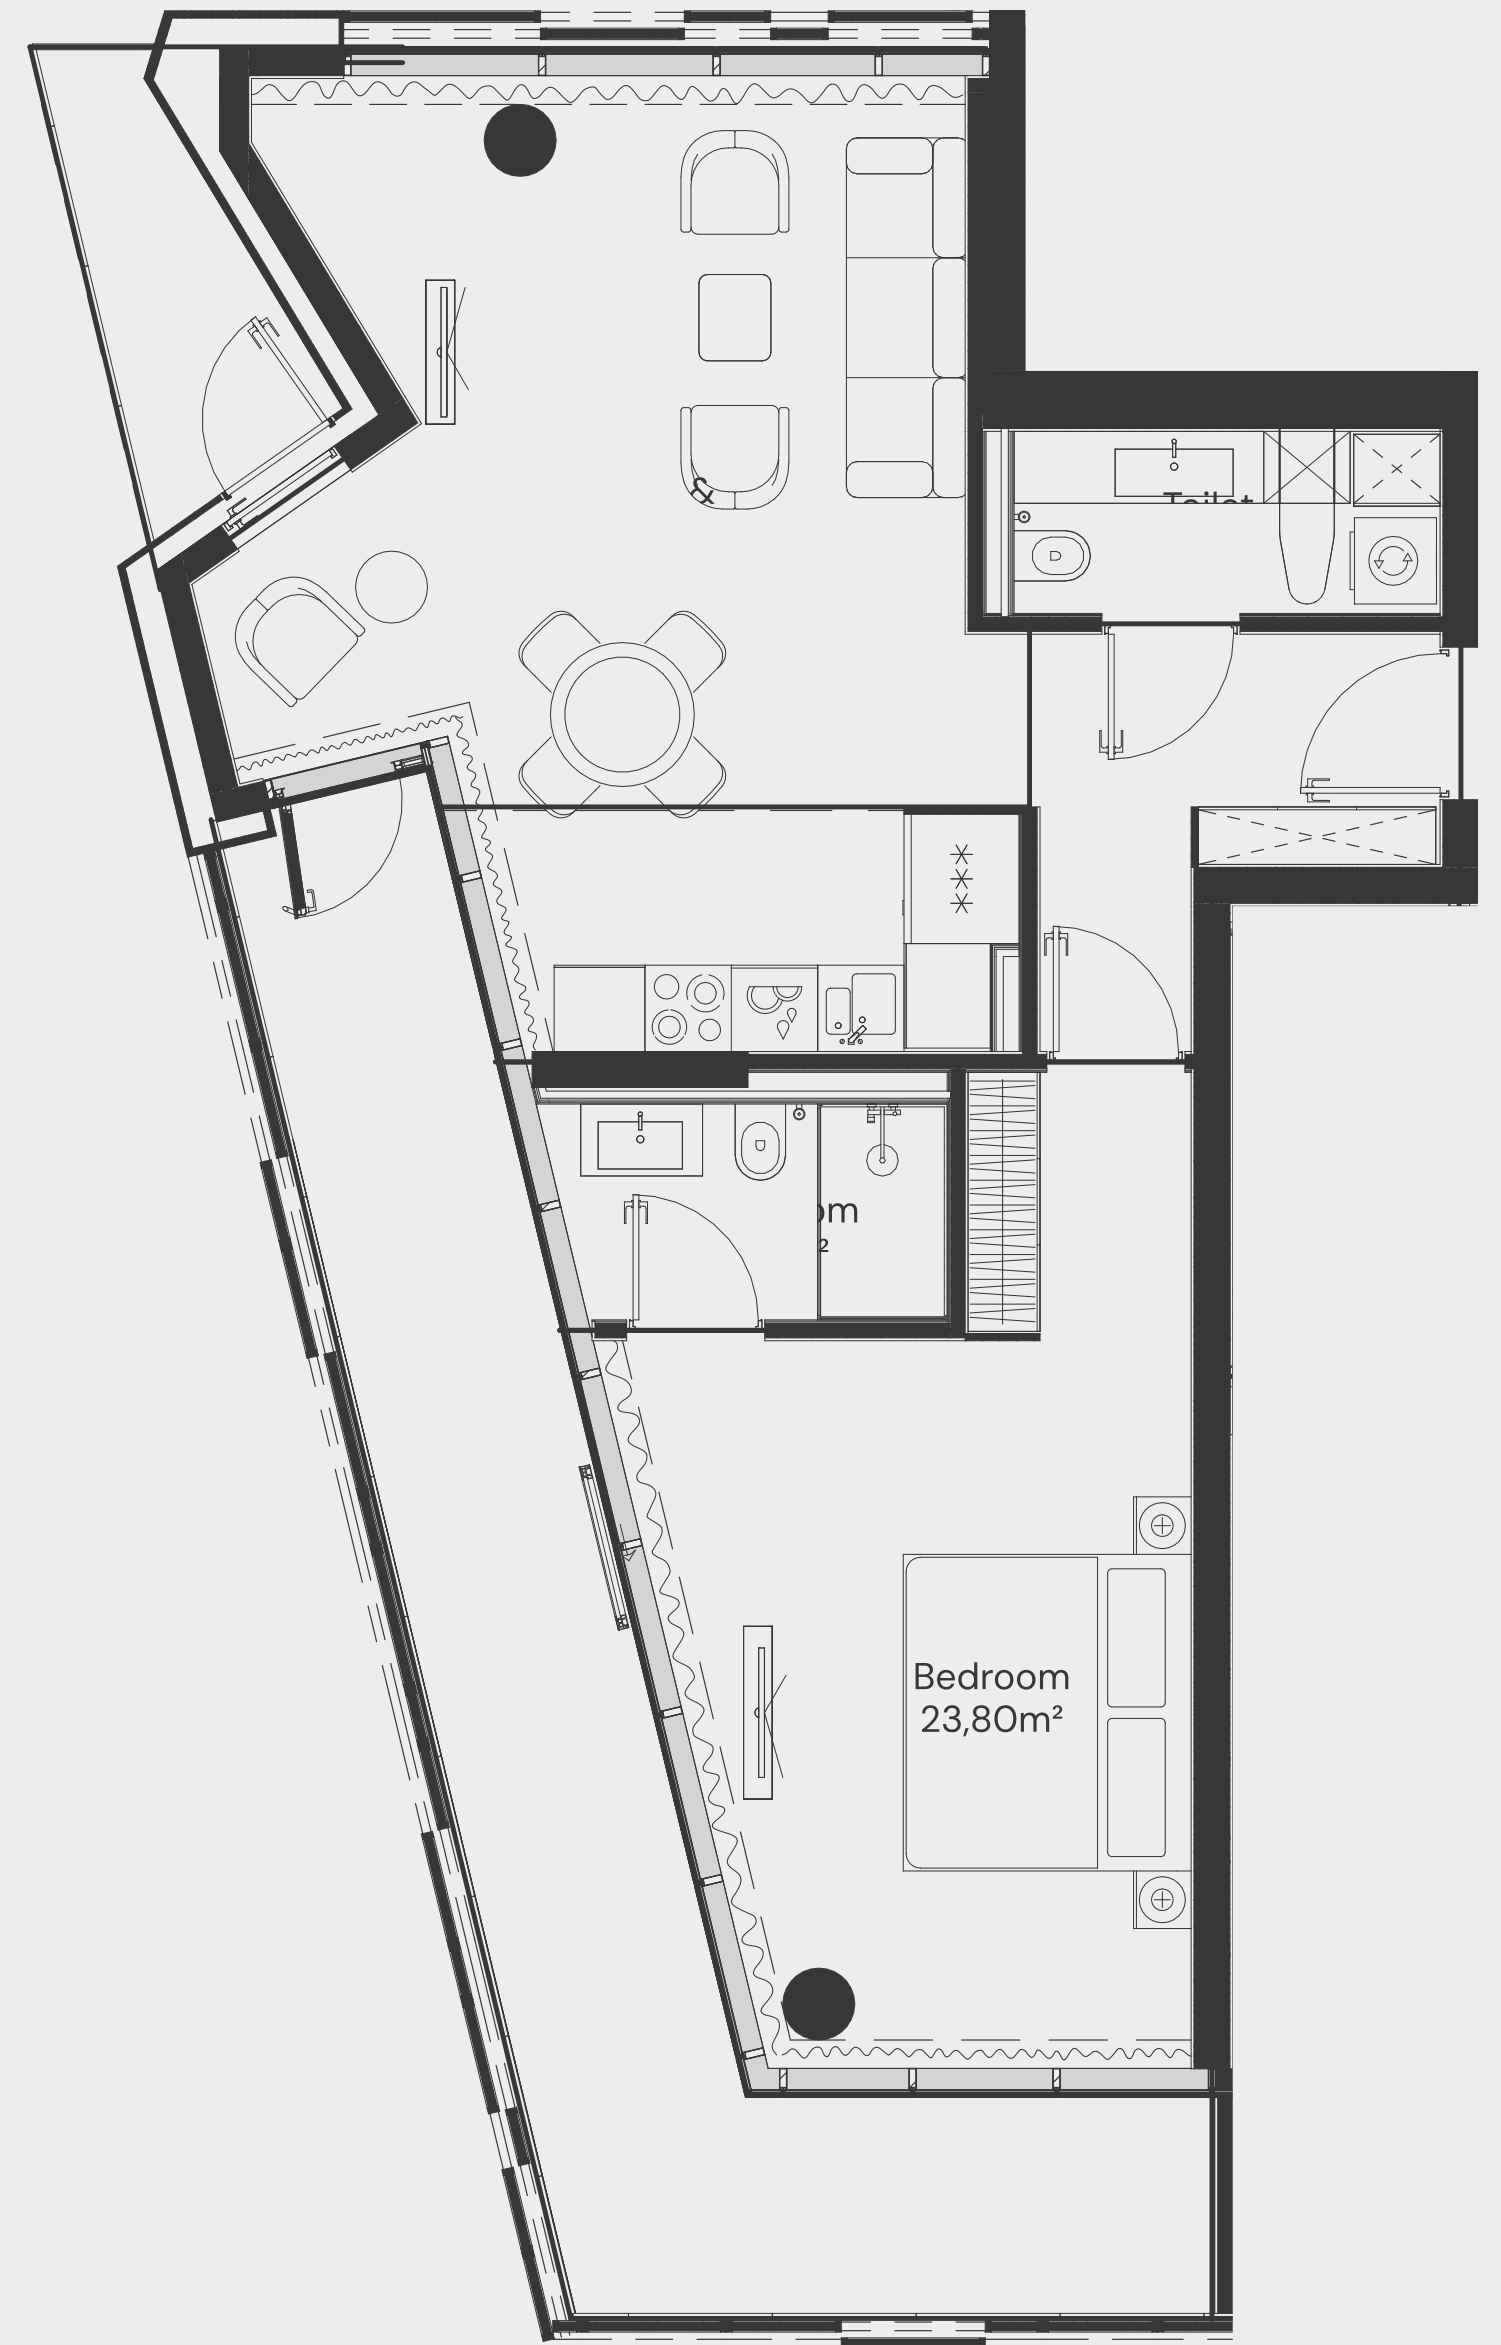

1-5 floor

Apartment Number	Apartment Area		Balcony Area		Total Area	
113, 213, 313, 413, 513	72,65 m ²	781,97 ft ²	30,07 m ²	323,65 ft ²	102,71 m ²	1105,61 ft ²

1 BEDROOM TYPE C.06

6 floor

Apartment Number	Apartment Area		Balcony Area		Total Area	
613	75,39 m ²	811,47 ft ²	26,87 m ²	289,23 ft ²	102,26 m ²	1100,70 ft ²