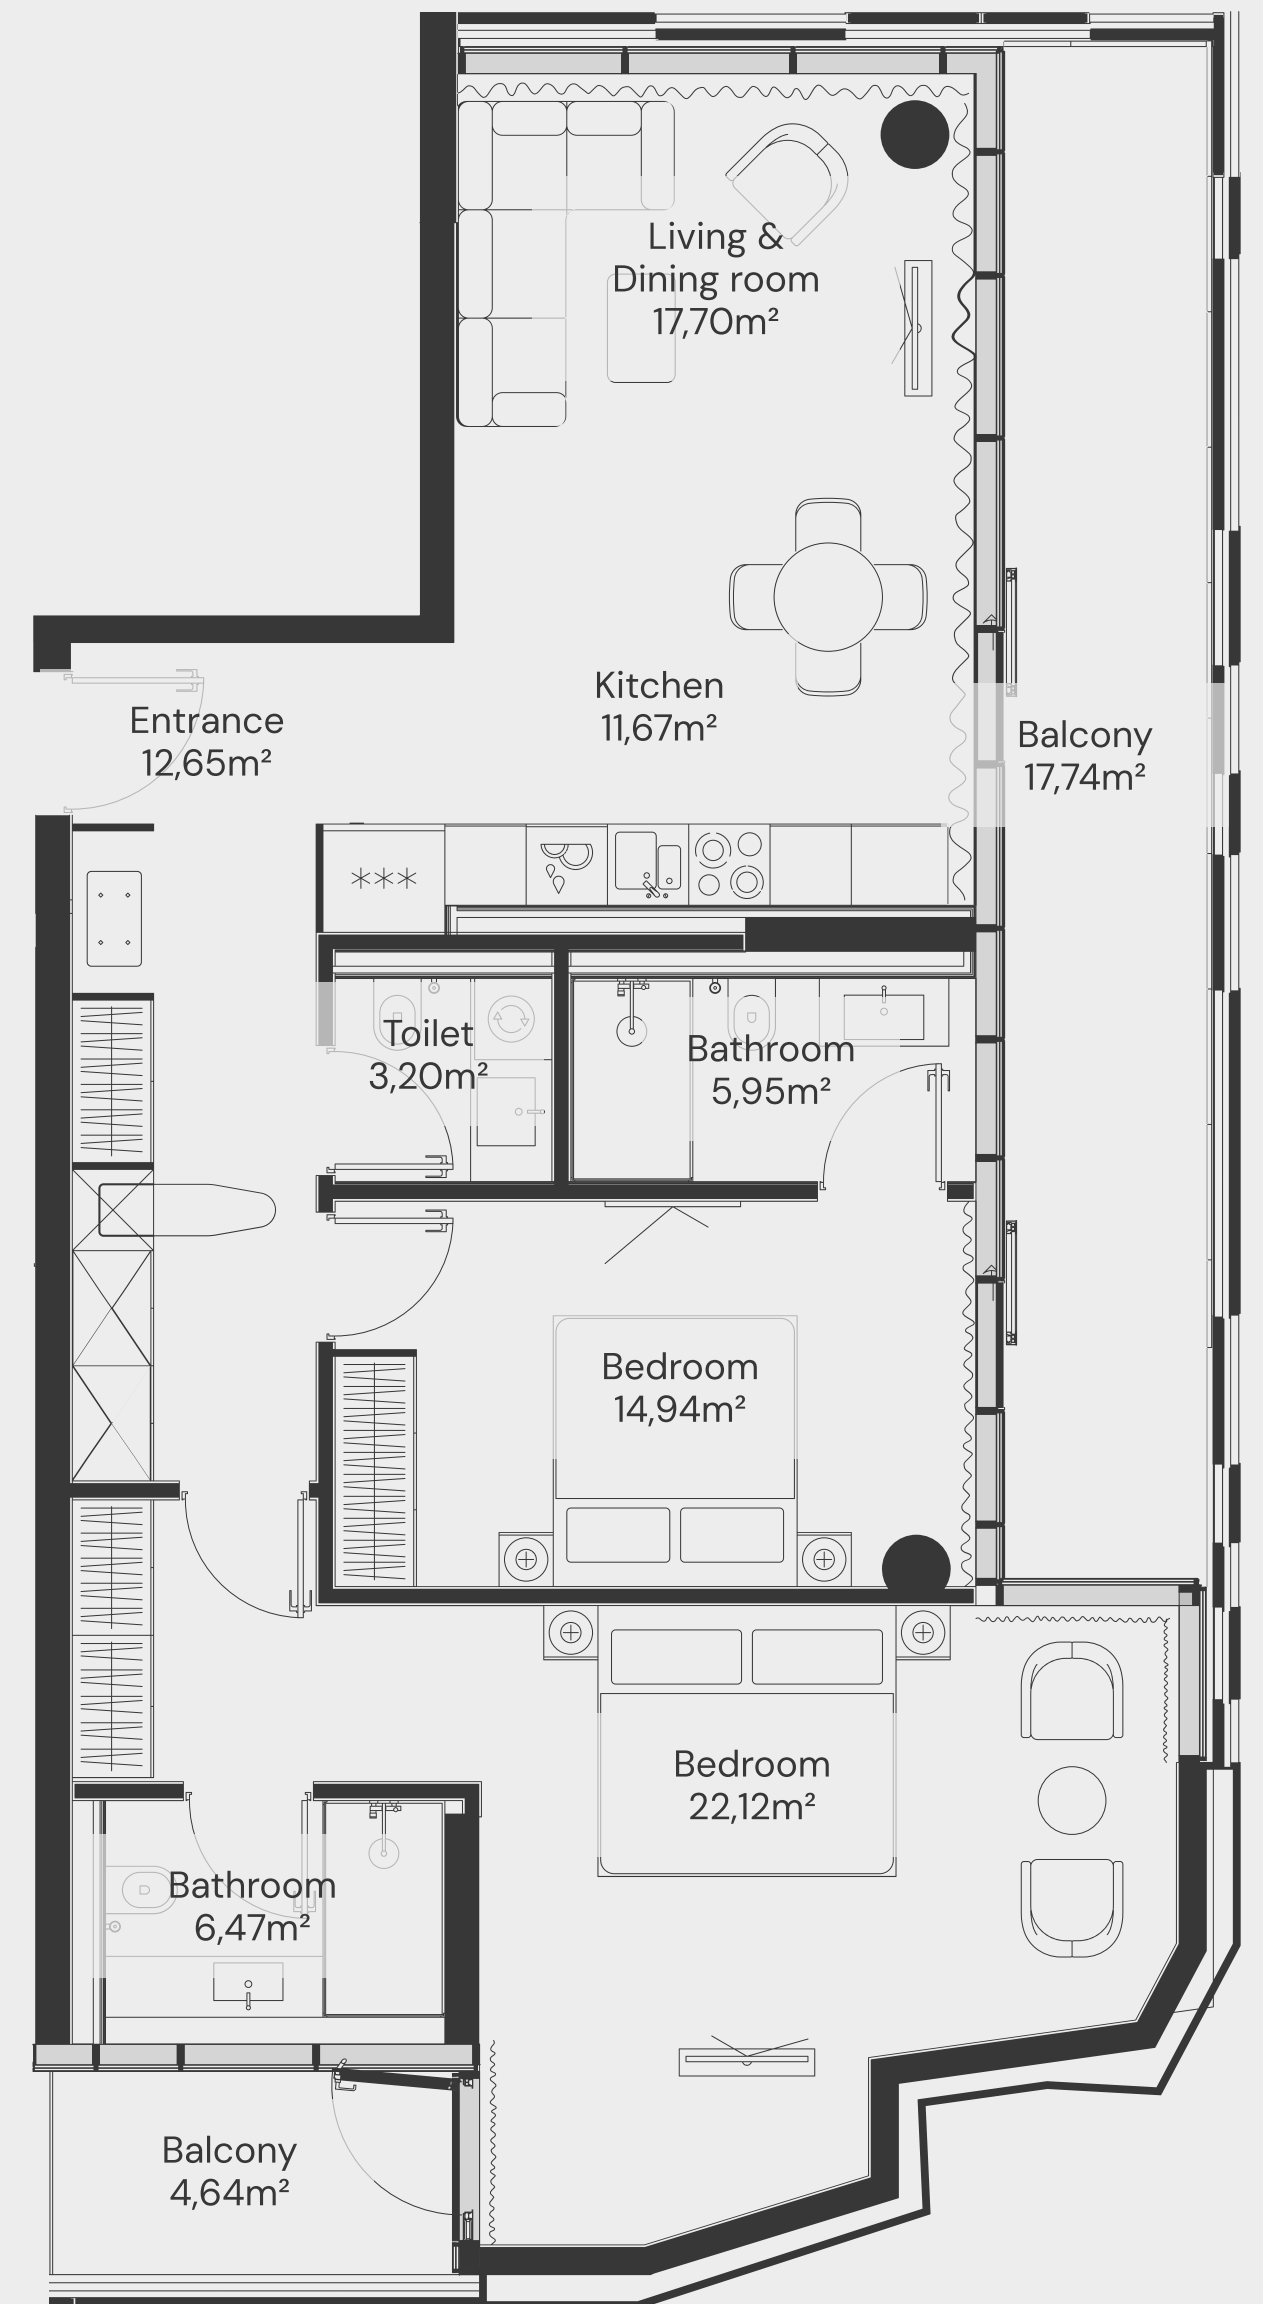

STUDIO TYPE B

1-9 floor

Apartment Number	Apartment Area		Balcony Area		Total Area	
102, 202, 302, 402, 502, 602, 702, 802, 902	32,67 m ²	351,64 ft ²	6,74 m ²	72,54 ft ²	39,41 m ²	424,18 ft ²

STUDIO TYPE C

1-9 floor

Apartment Number	Apartment Area		Balcony Area		Total Area	
103, 203, 303, 403, 503, 603, 703, 803, 903	32,65 m ²	351,46 ft ²	6,36 m ²	68,51 ft ²	39,02 m ²	419,97 ft ²

STUDIO TYPE D

9
8
7
6
5
4
3
2
1

1 BEDROOM TYPE C.09

9 floor

Apartment Number	Apartment Area		Balcony Area		Total Area	
913	75,58 m ²	813,49 ft ²	21,74 m ²	234,05 ft ²	97,32 m ²	1047,54 ft ²

2 BEDROOM TYPE A.01

1 floor

Apartment Number	Apartment Area		Balcony Area		Total Area	
	m ²	ft ²	m ²	ft ²	m ²	ft ²
110	100,61	1082,93	22,19	238,86	122,80	1321,79

2 BEDROOM TYPE A.02

2 floor

Apartment Number	Apartment Area		Balcony Area		Total Area	
210	100,75 m ²	1084,50 ft ²	22,38 m ²	240,90 ft ²	123,13 m ²	1325,40 ft ²

2 BEDROOM TYPE A.03

9
8
7
6
5
4
3
2
1

3 floor