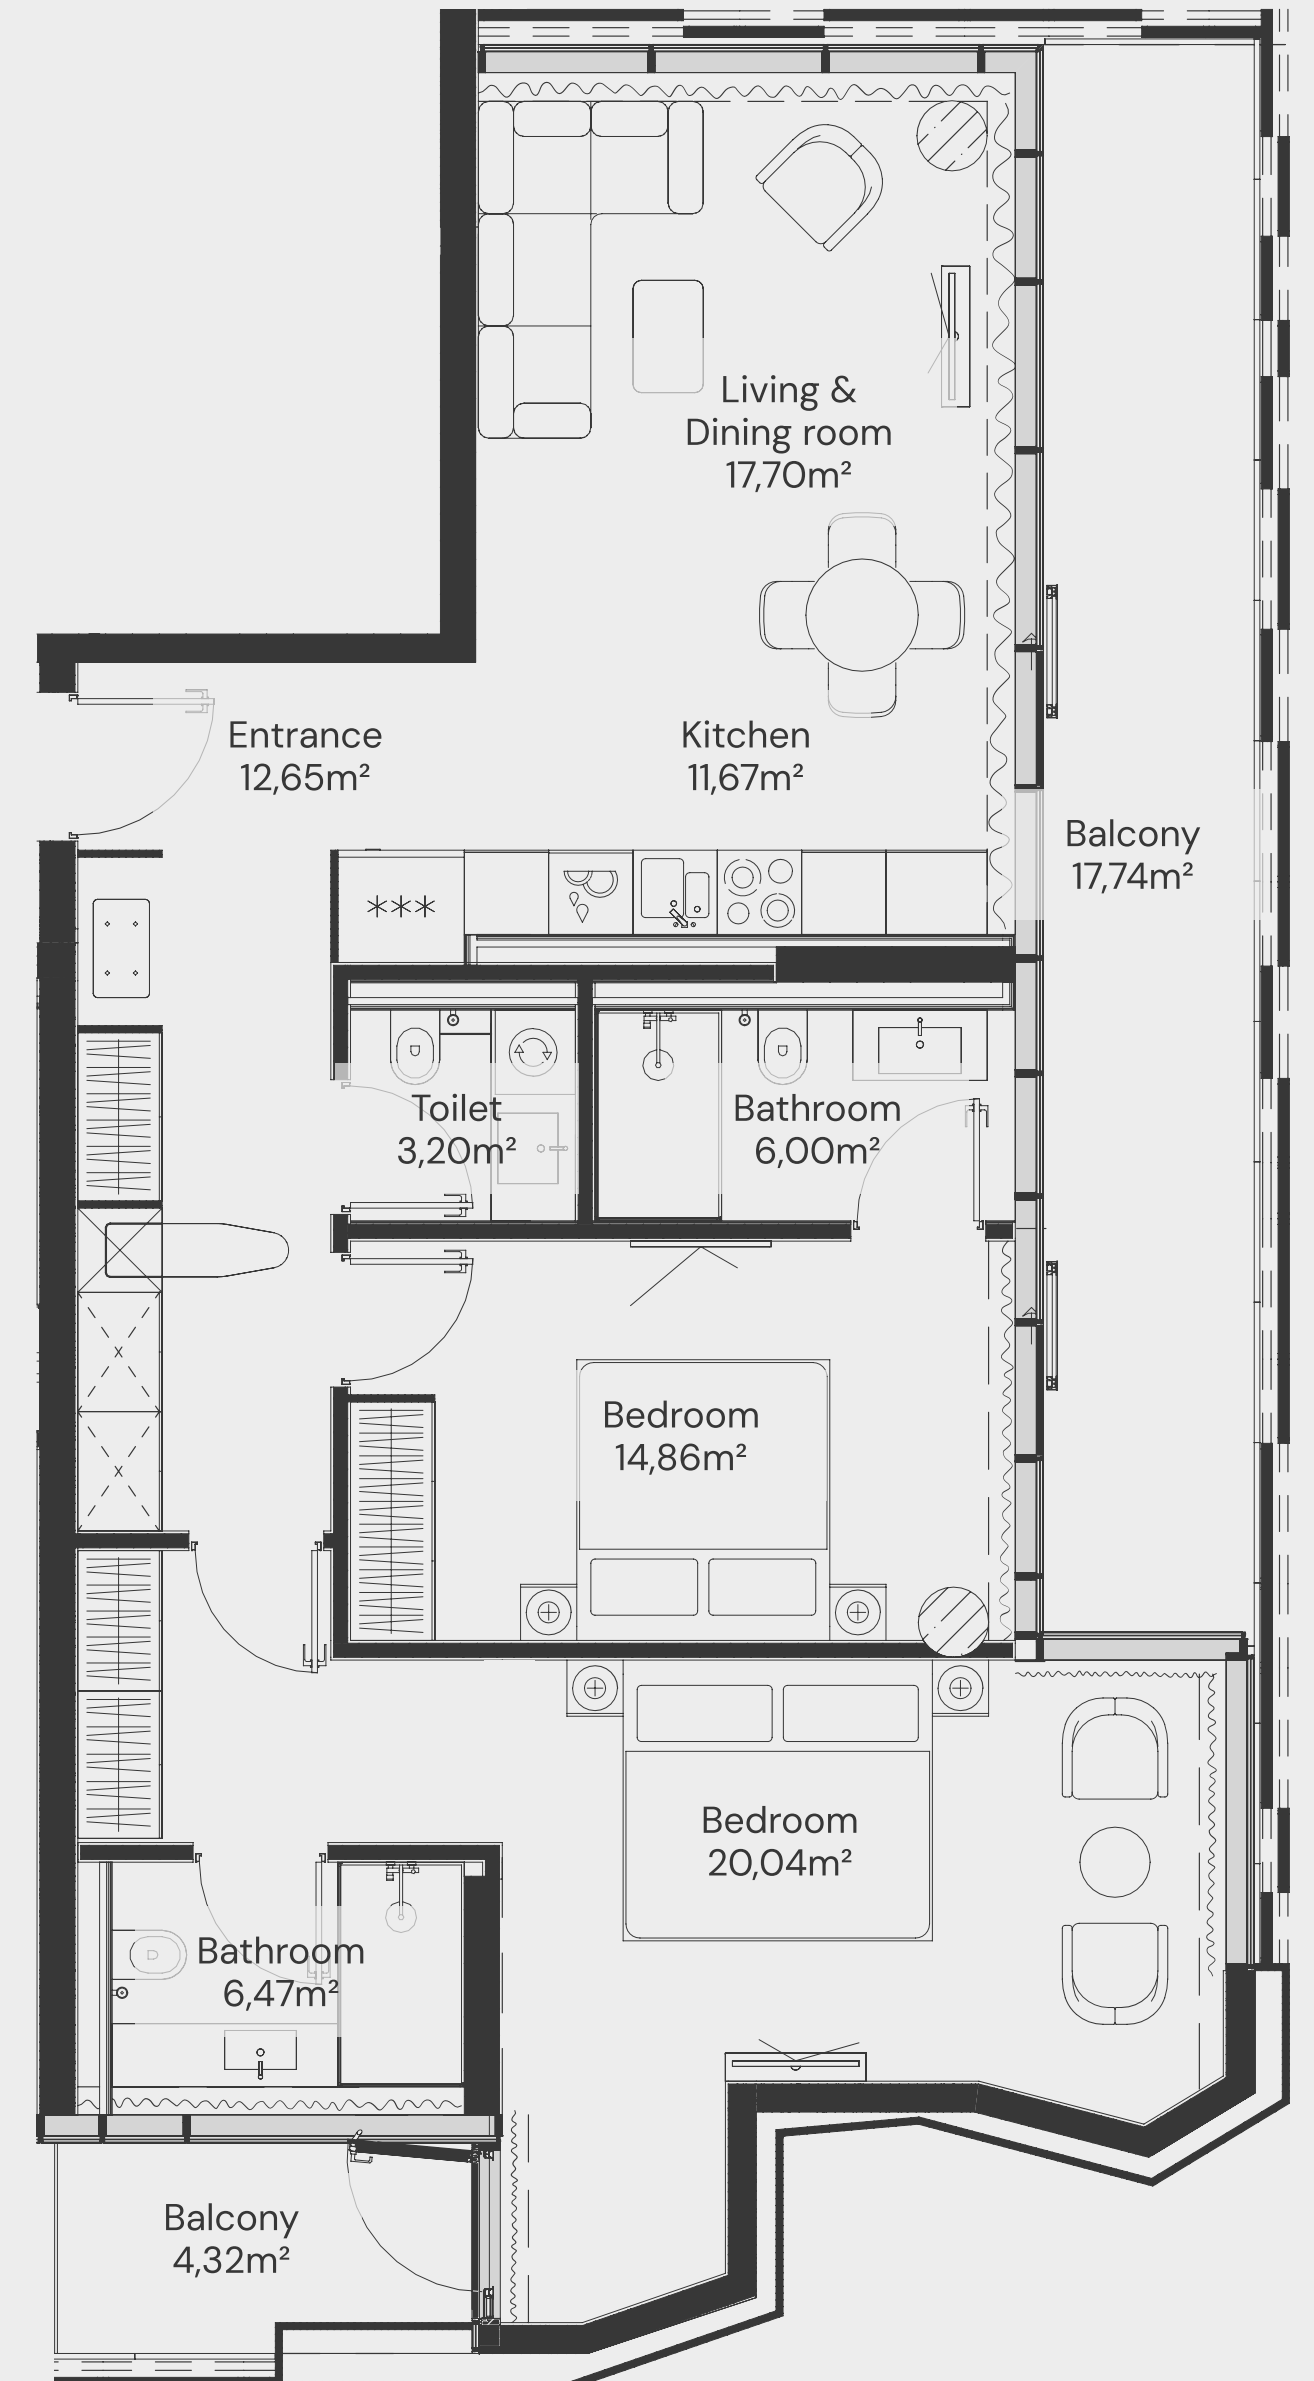

JOHN
R I C H M O N D
— DISTRICT —

FLOORPLANS

STUDIO TYPE A

1-9 floor

Apartment Number	Apartment Area		Balcony Area		Total Area	
	m²	ft²	m²	ft²	m²	ft²
101, 201, 301, 401, 501, 601, 701, 801, 901	34,41	370,41	6,65	71,63	41,07	442,04

STUDIO TYPE B

1-9 floor

Apartment Number	Apartment Area		Balcony Area		Total Area	
102, 202, 302, 402, 502, 602, 702, 802, 902	32,67 m ²	351,64 ft ²	6,74 m ²	72,54 ft ²	39,41 m ²	424,18 ft ²

STUDIO TYPE C

1-9 floor

Apartment Number	Apartment Area		Balcony Area		Total Area	
103, 203, 303, 403, 503, 603, 703, 803, 903	32,65 m ²	351,46 ft ²	6,36 m ²	68,51 ft ²	39,02 m ²	419,97 ft ²

STUDIO TYPE D

9
8
7
6
5
4
3
2
1

Apartment Number	Apartment Area		Balcony Area		Total Area	
310	98,71 m ²	1062,50 ft ²	22,32 m ²	240,24 ft ²	121,03 m ²	1302,74 ft ²

2 BEDROOM TYPE A.04

4 floor

Apartment Number	Apartment Area		Balcony Area		Total Area	
410	98,68 m ²	1062,18 ft ²	22,06 m ²	237,43 ft ²	120,74 m ²	1299,61 ft ²