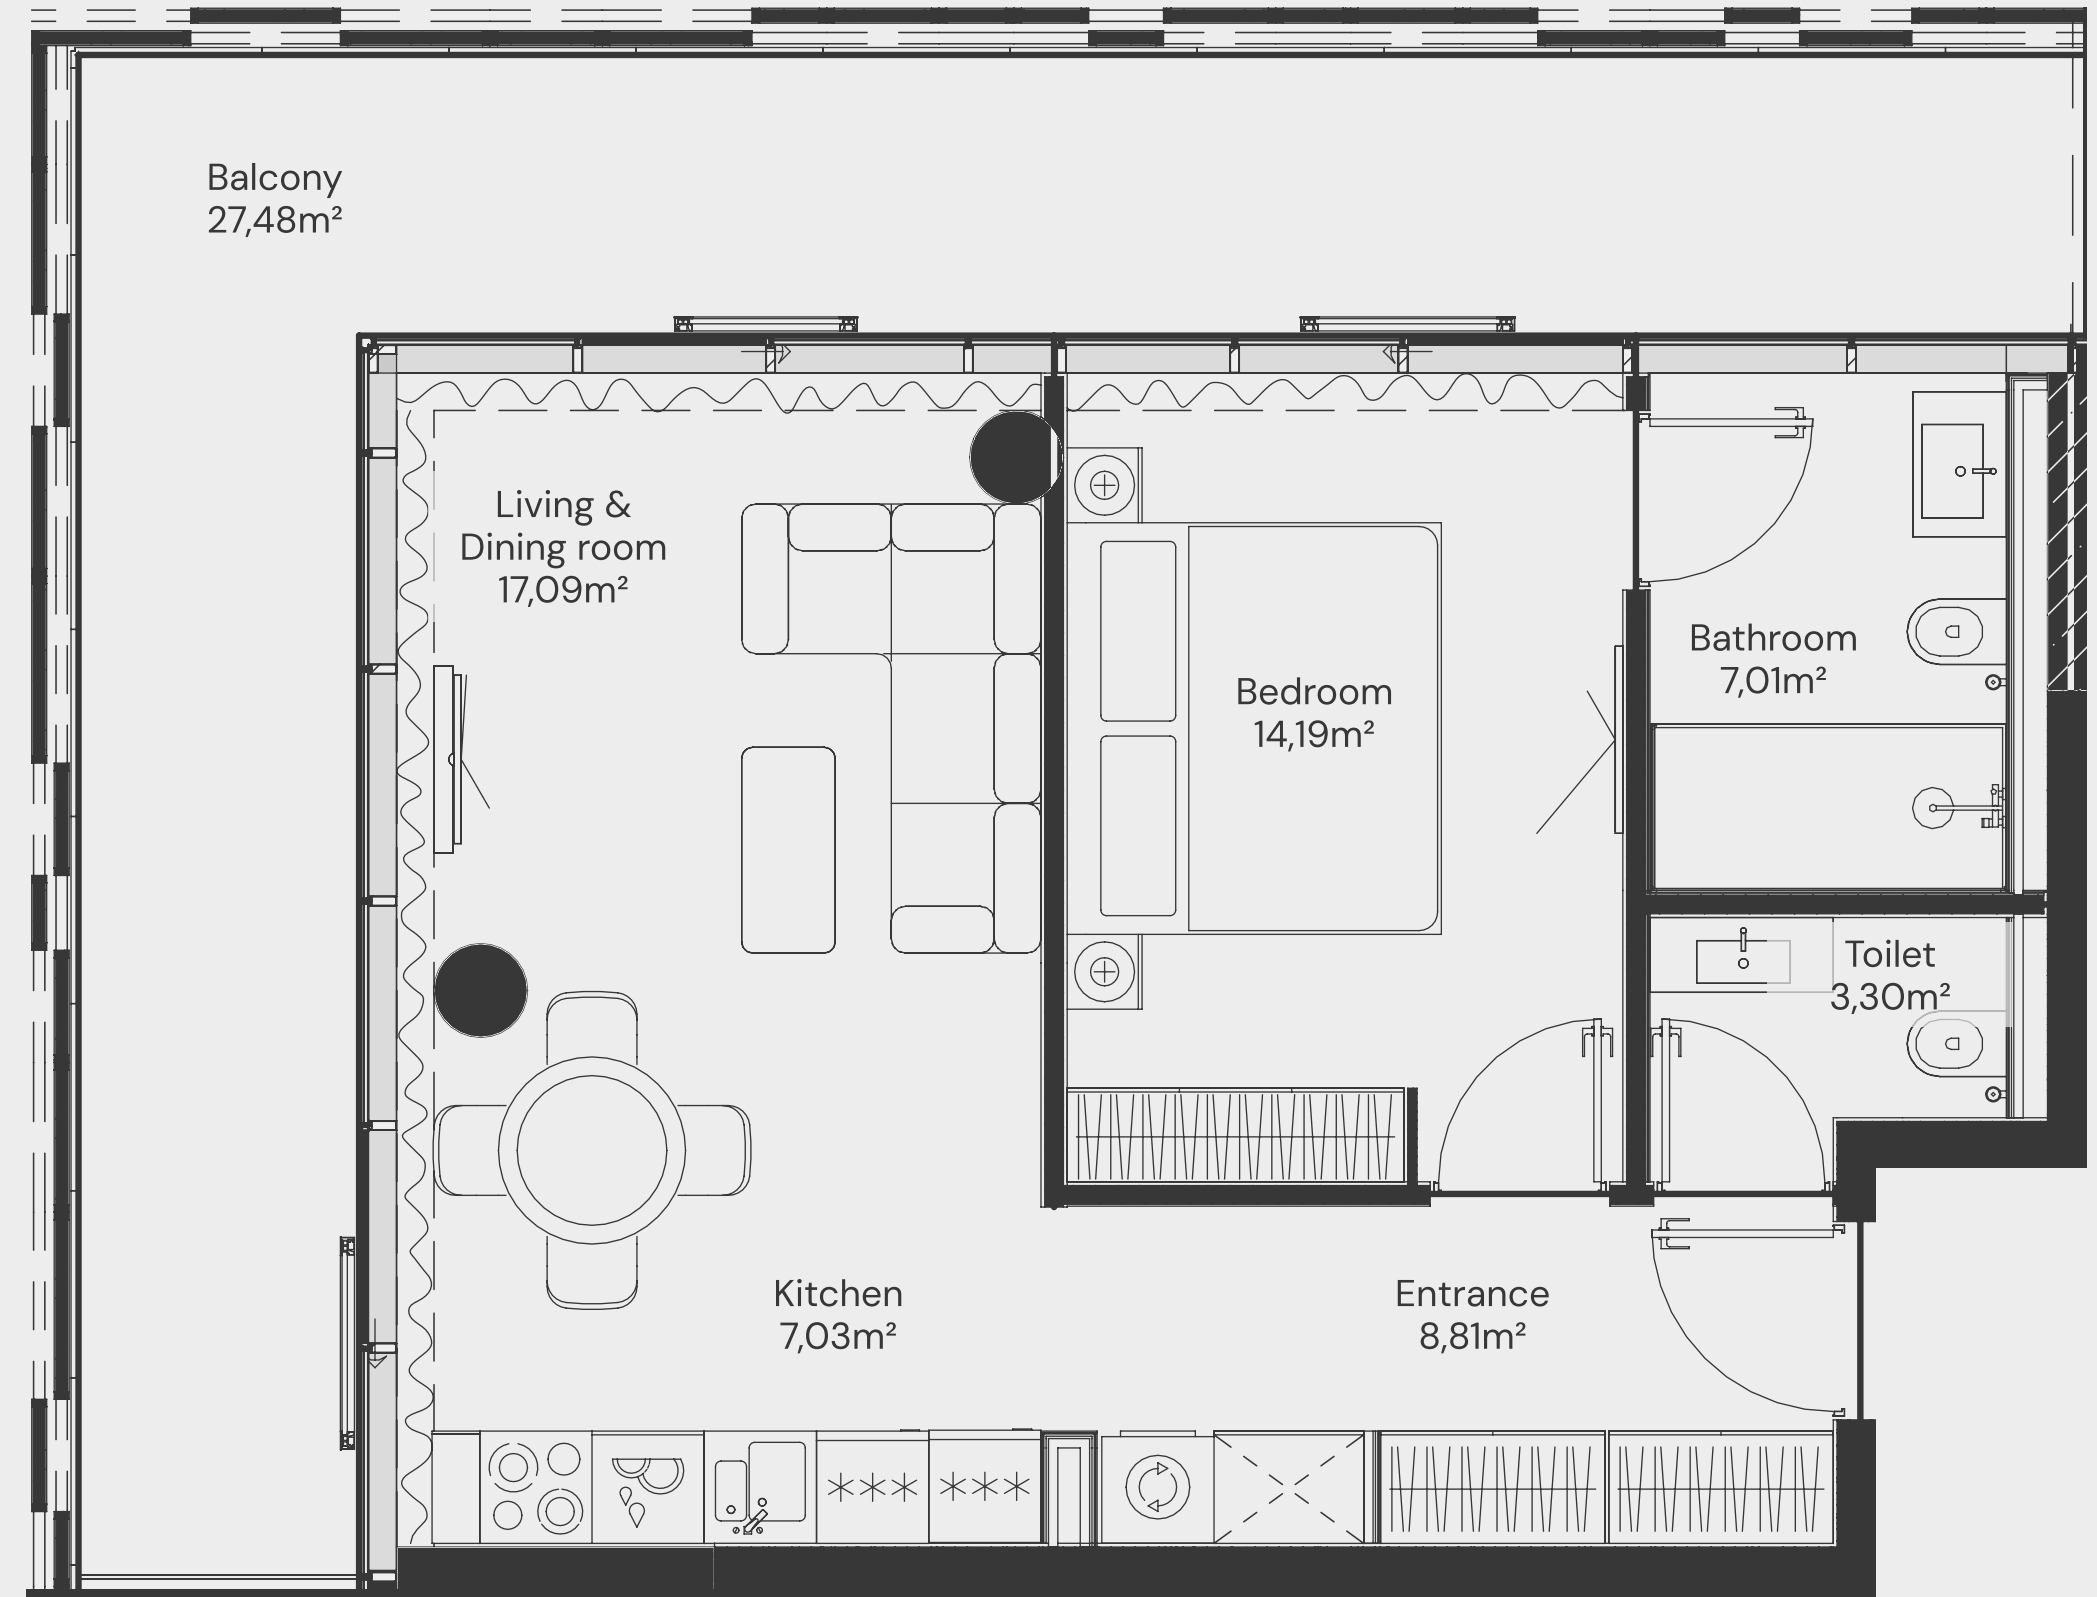

1 BEDROOM TYPE A.05

5 floor

Apartment Number	Apartment Area		Balcony Area		Total Area	
505	63,68 m ²	685,40 ft ²	14,47 m ²	155,77 ft ²	78,15 m ²	841,16 ft ²

1 BEDROOM TYPE A.06-09

6-9 floor

Apartment Number	Apartment Area		Balcony Area		Total Area	
605, 705, 805, 905	57,43 m ²	618,21 ft ²	27,48 m ²	295,79 ft ²	84,91 m ²	913,99 ft ²