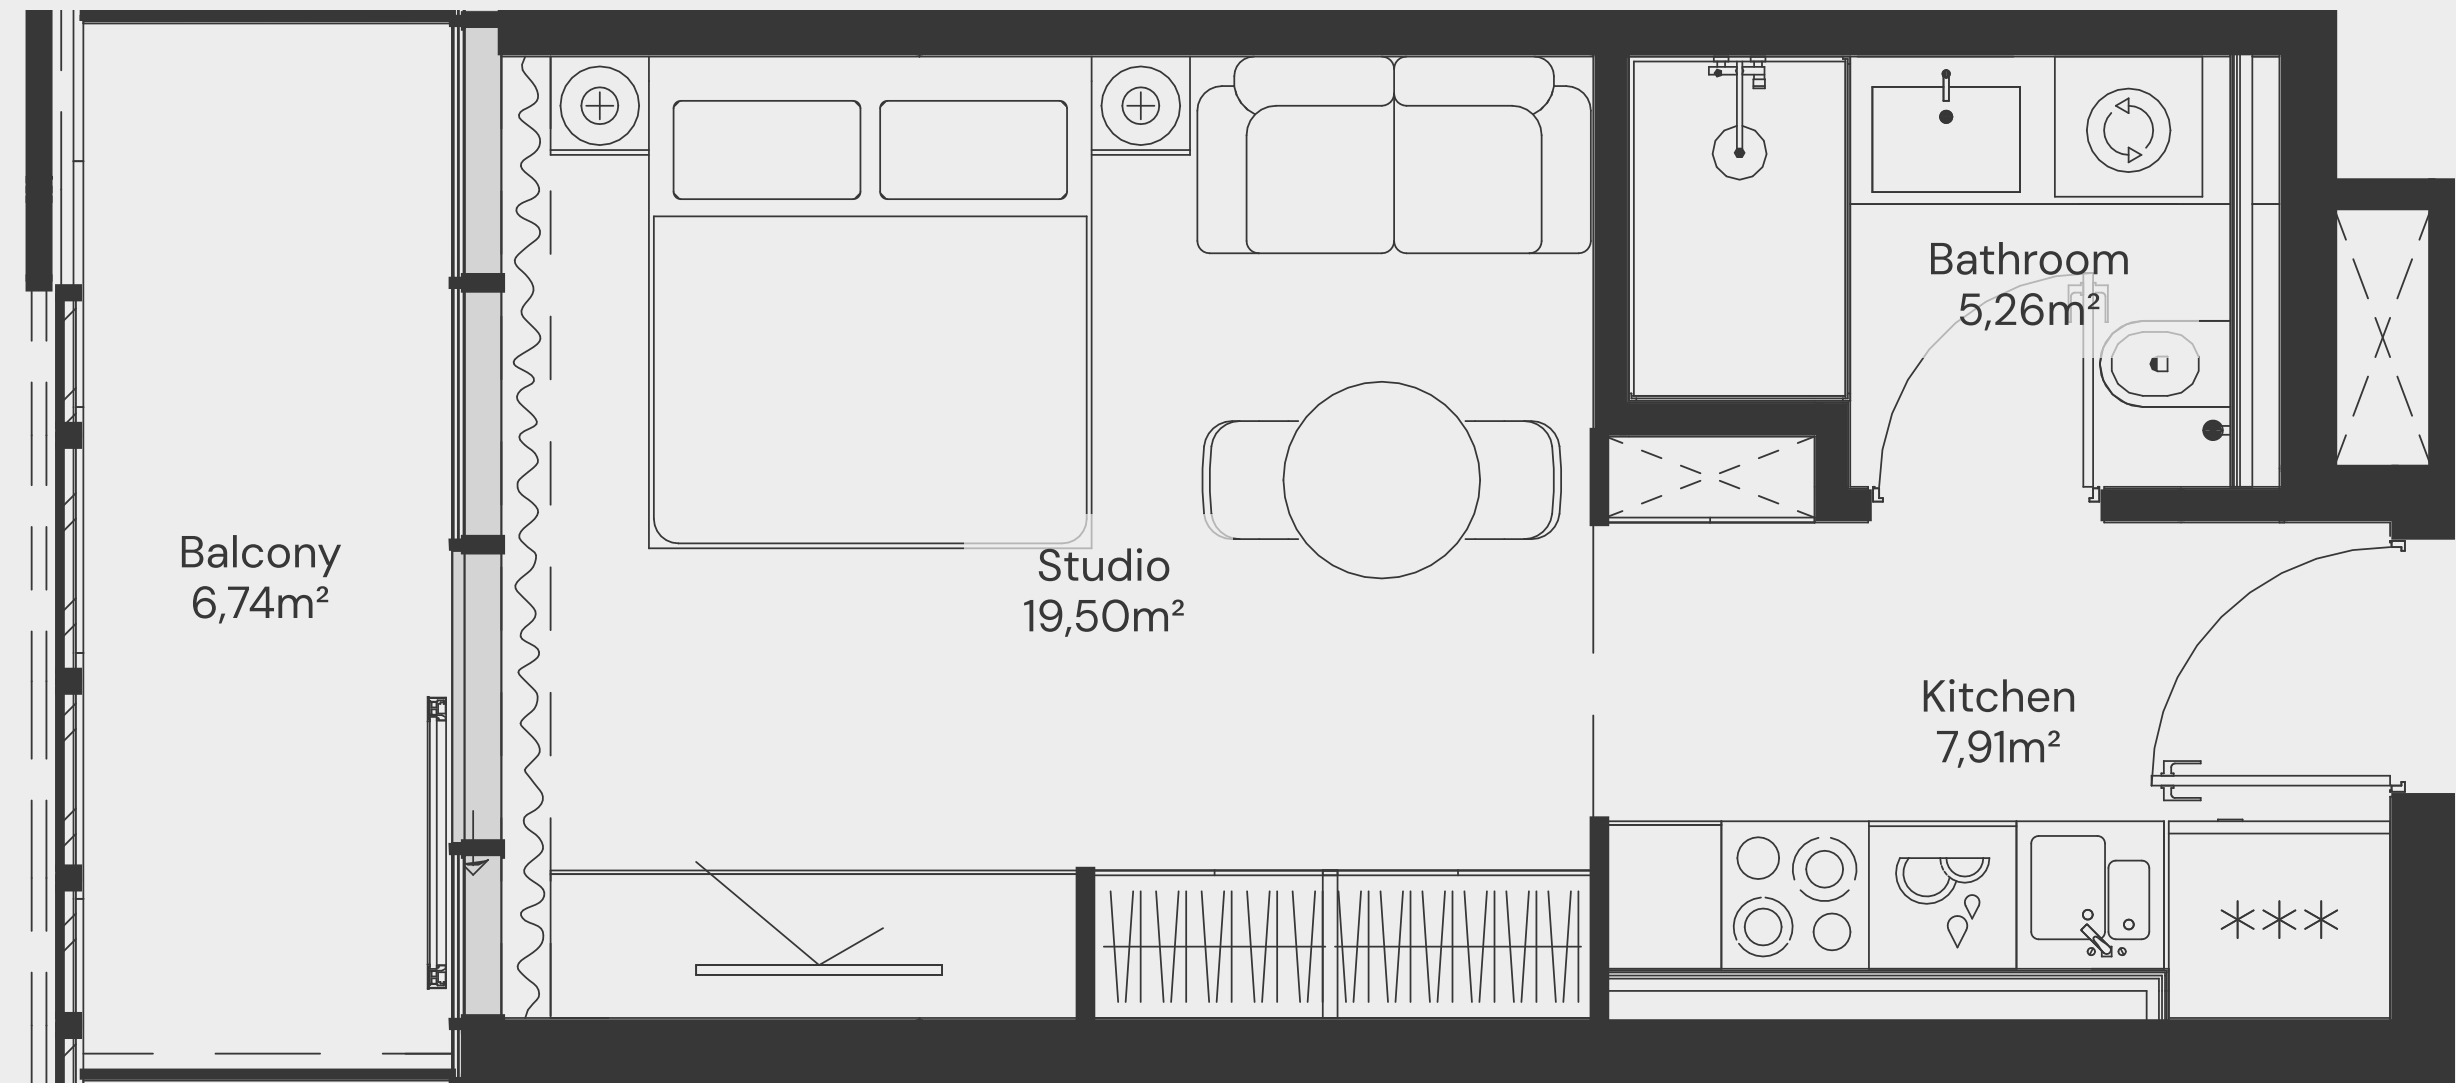

JOHN
R I C H M O N D
— DISTRICT —

FLOORPLANS

STUDIO TYPE A

1-9 floor

Apartment Number	Apartment Area		Balcony Area		Total Area	
	m²	ft²	m²	ft²	m²	ft²
101, 201, 301, 401, 501, 601, 701, 801, 901	34,41	370,41	6,65	71,63	41,07	442,04

STUDIO TYPE B

1-9 floor

Apartment Number	Apartment Area		Balcony Area		Total Area	
102, 202, 302, 402, 502, 602, 702, 802, 902	32,67 m ²	351,64 ft ²	6,74 m ²	72,54 ft ²	39,41 m ²	424,18 ft ²

STUDIO TYPE C

1-9 floor

Apartment Number	Apartment Area		Balcony Area		Total Area	
103, 203, 303, 403, 503, 603, 703, 803, 903	32,65 m ²	351,46 ft ²	6,36 m ²	68,51 ft ²	39,02 m ²	419,97 ft ²

STUDIO TYPE D

9
8
7
6
5
4
3
2
1