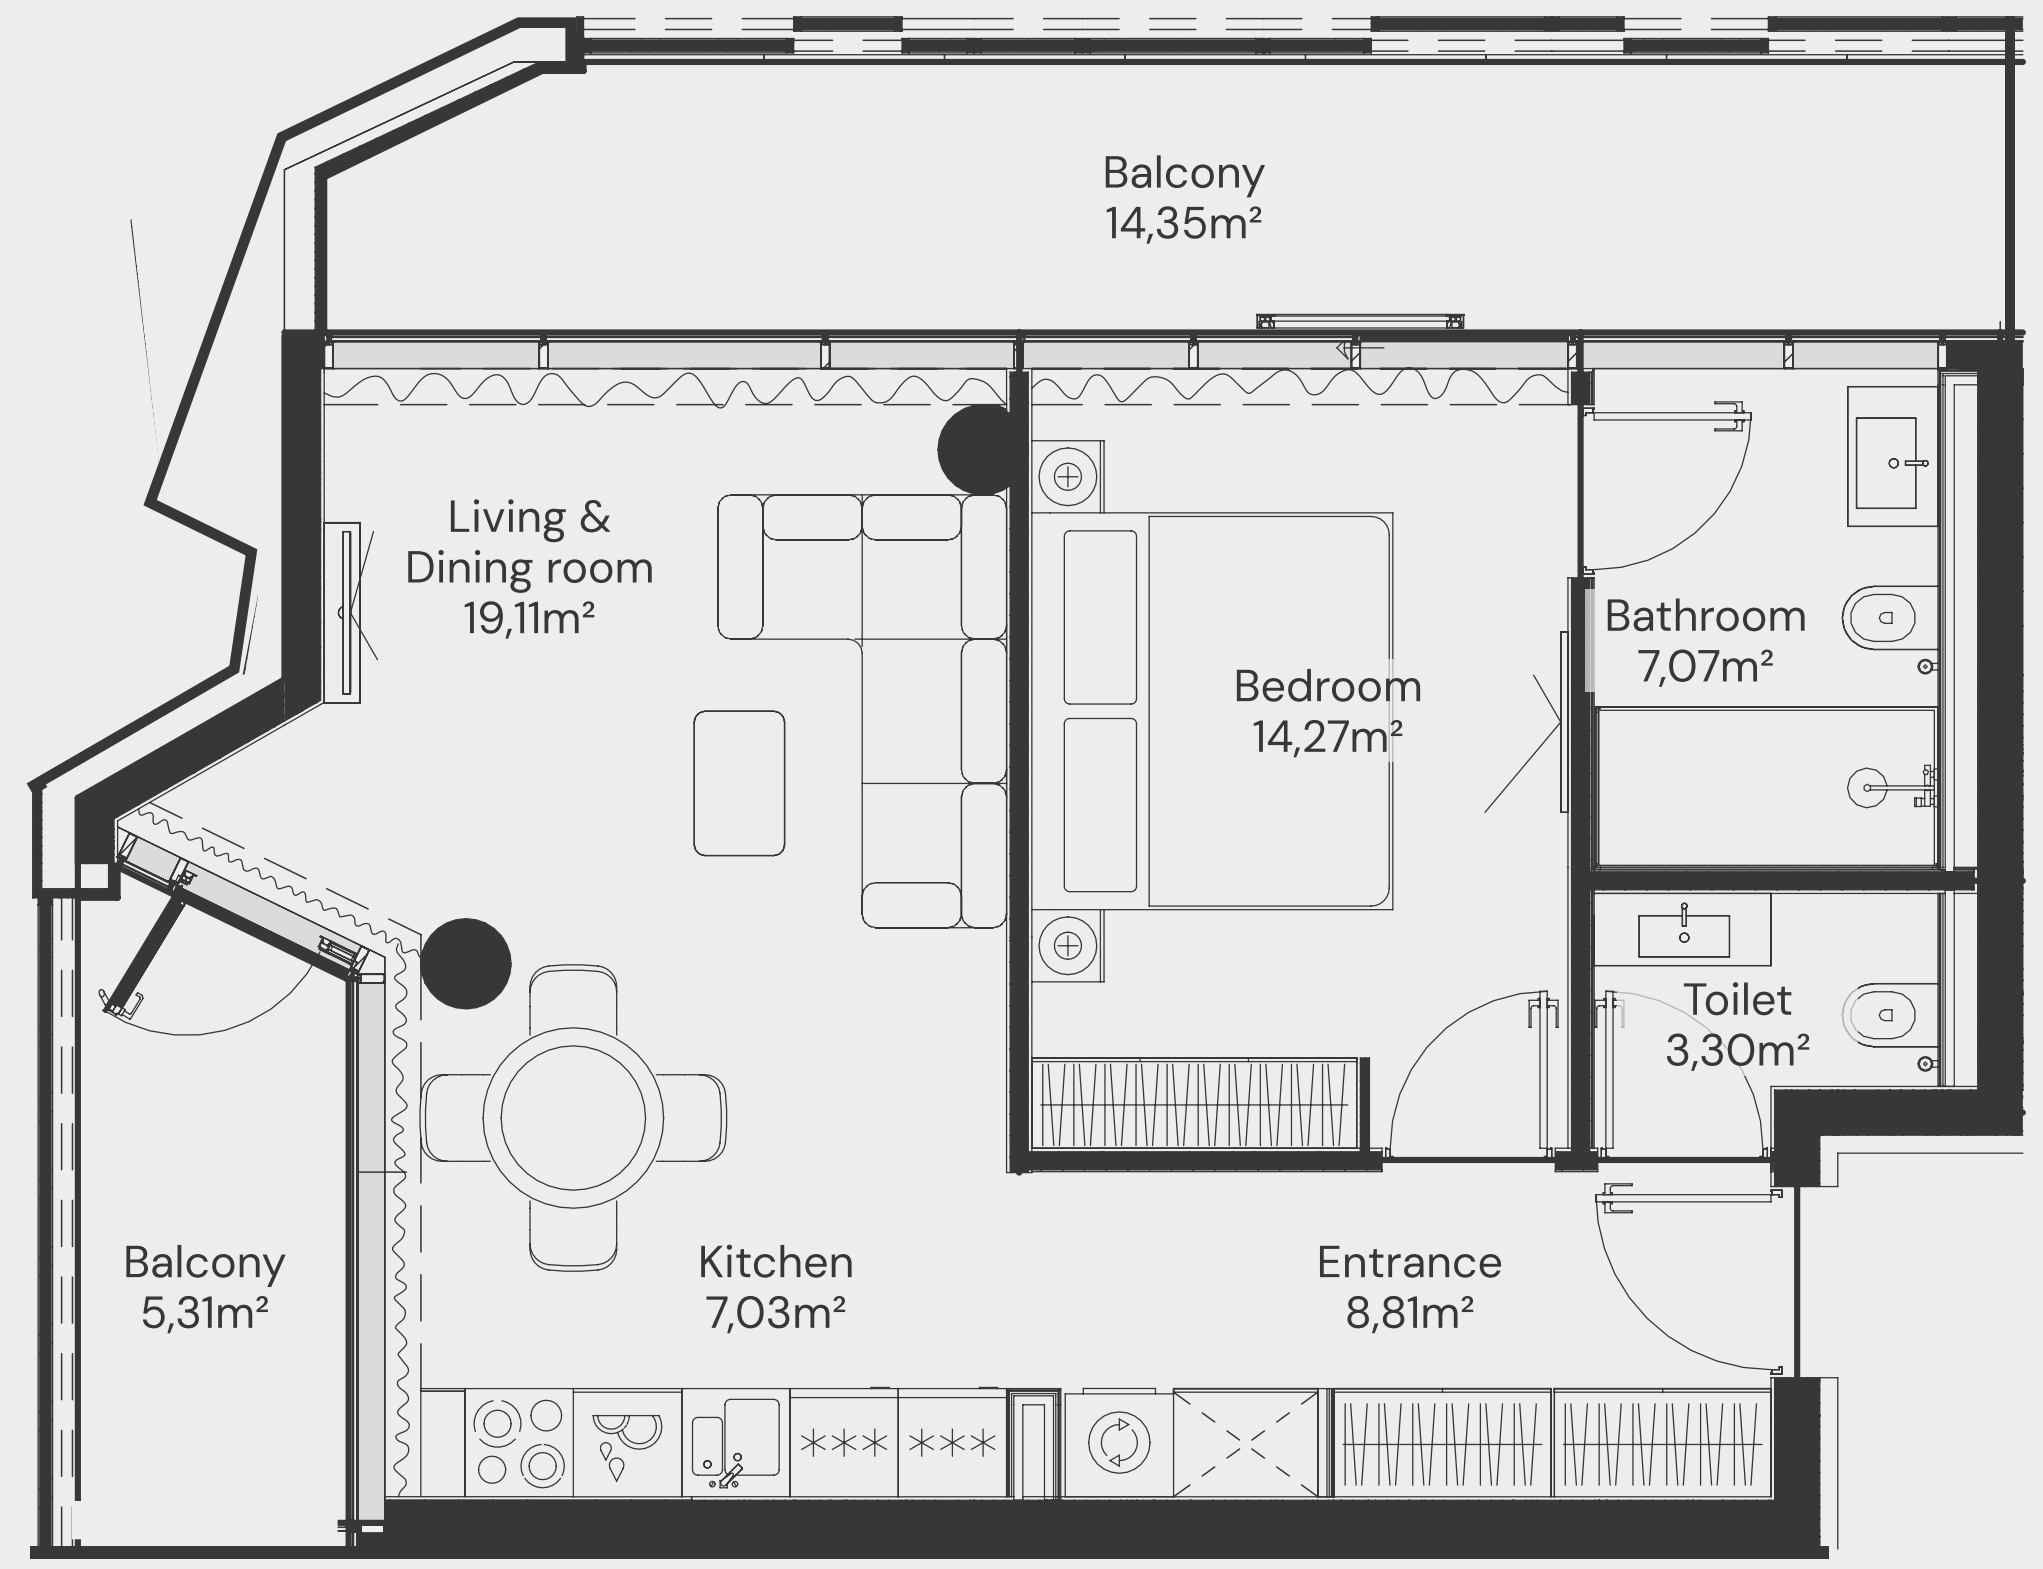

1-9 floor

Apartment Number	Apartment Area		Balcony Area		Total Area	
111, 211, 311, 411, 511, 611, 711, 811, 911	35,11 m ²	377,94 ft ²	6,52 m ²	70,19 ft ²	41,63 m ²	448,13 ft ²

STUDIO TYPE I

1-9 floor

Apartment Number	Apartment Area		Balcony Area		Total Area	
112, 212, 312, 412, 512, 612, 712, 812, 912	35,28 m ²	379,75 ft ²	6,55 m ²	70,53 ft ²	41,83 m ²	450,28 ft ²

1 BEDROOM TYPE A.01

1 floor

Apartment Number	Apartment Area		Balcony Area		Total Area	
105	59,58 m ²	641,33 ft ²	19,67 m ²	211,70 ft ²	79,25 m ²	853,03 ft ²

1 BEDROOM TYPE A.02

2 floor

Apartment Number	Apartment Area		Balcony Area		Total Area	
205	57,94 m ²	623,63 ft ²	16,59 m ²	178,57 ft ²	74,53 m ²	802,20 ft ²