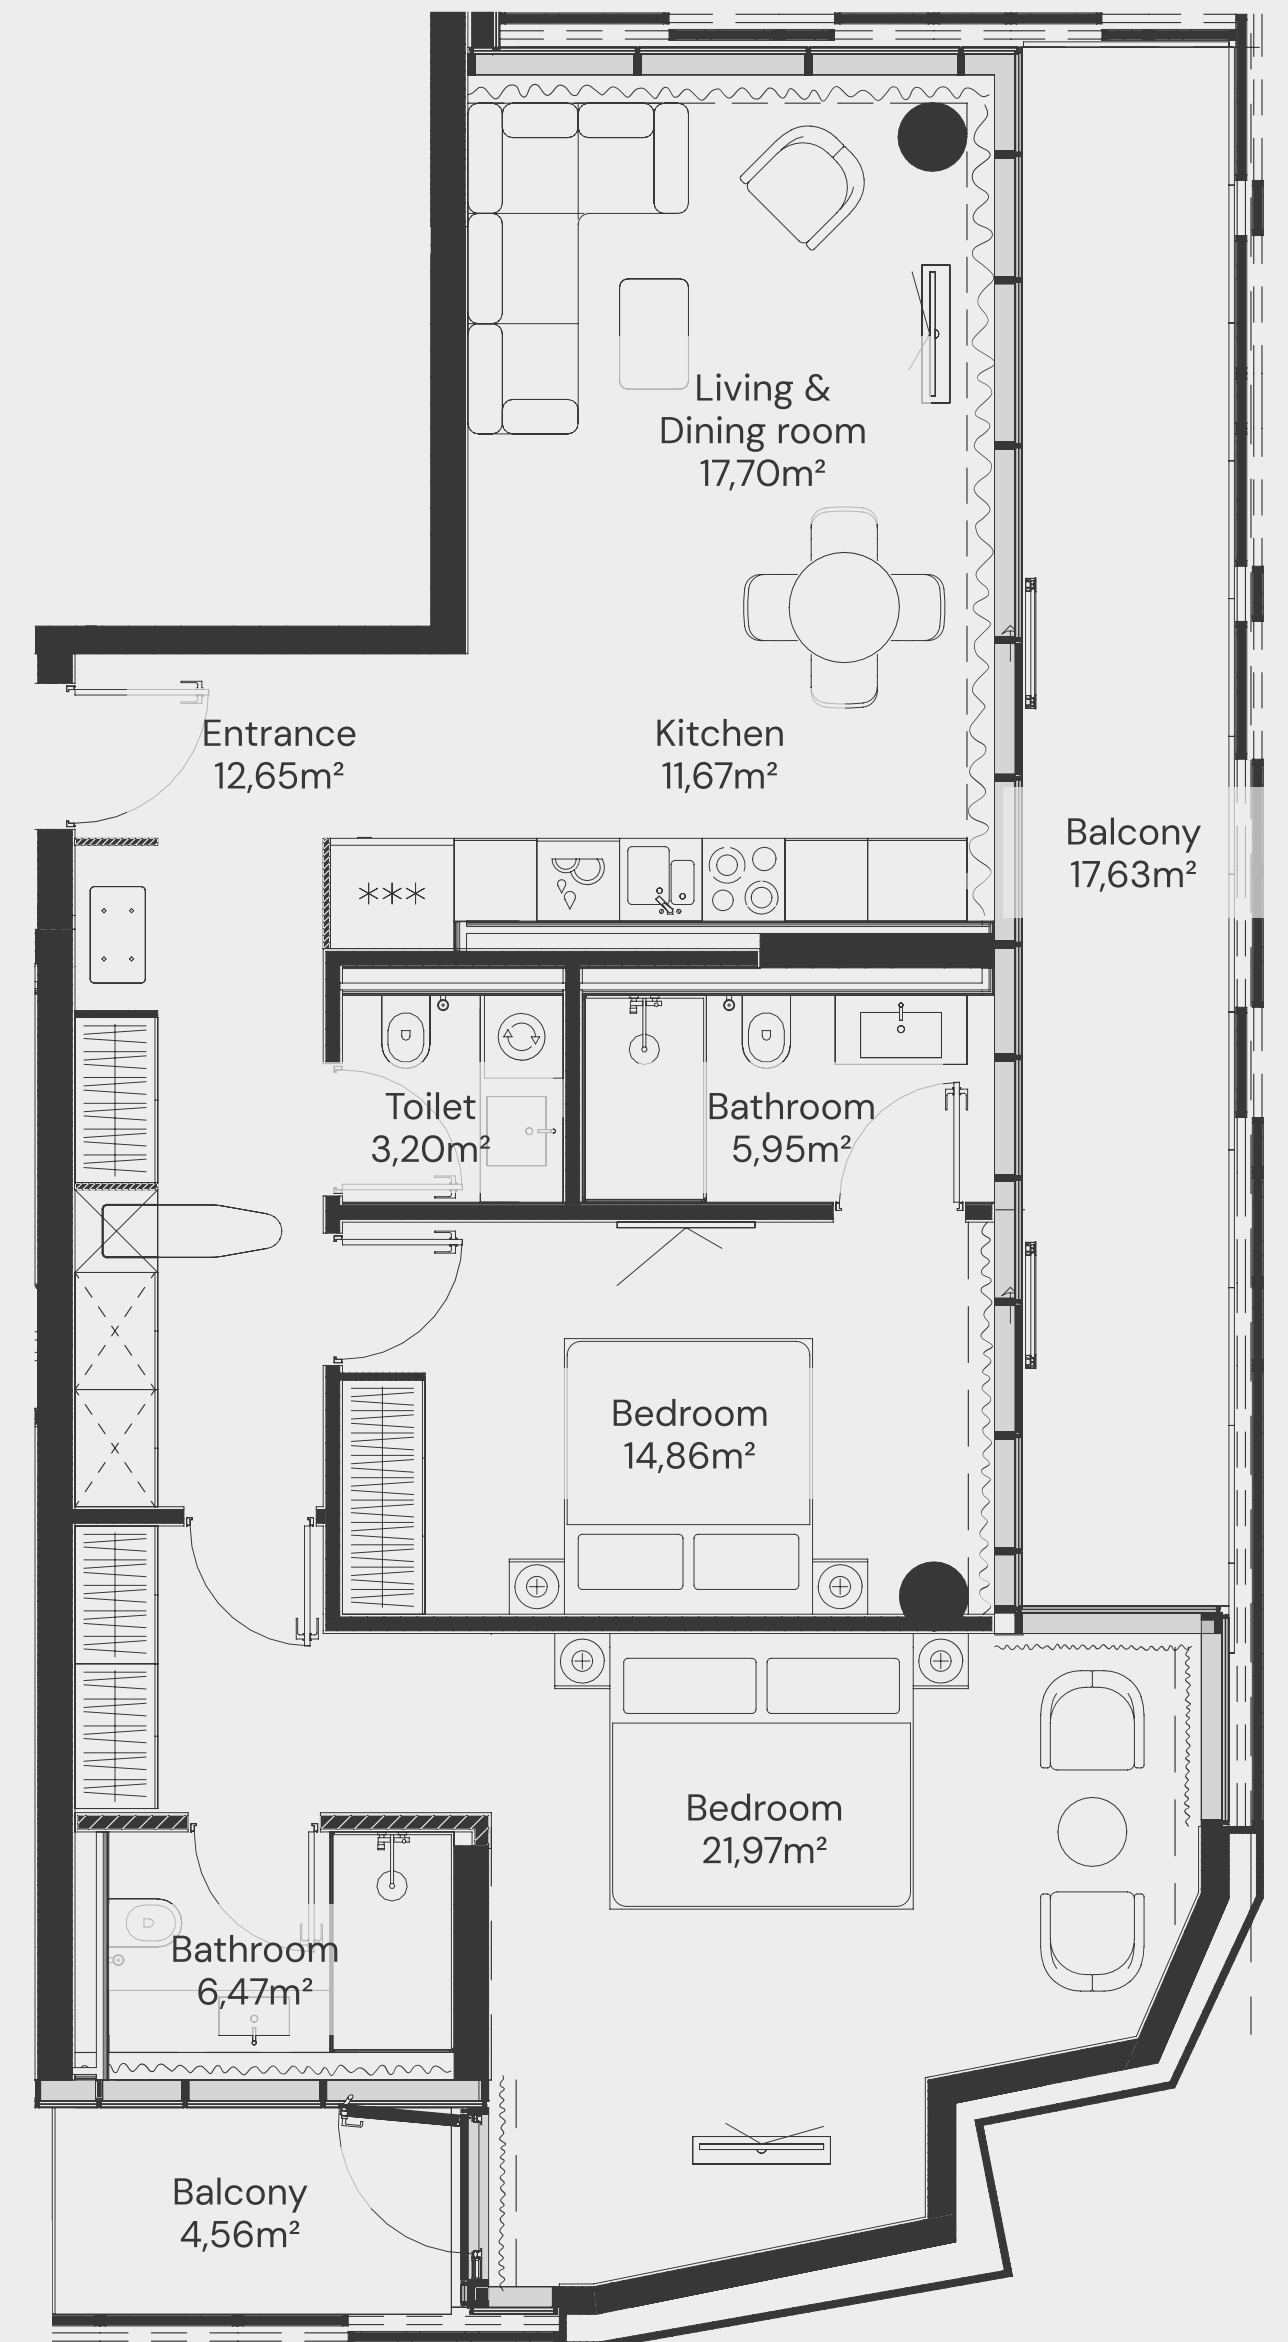

STUDIO TYPE B

1-9 floor

Apartment Number	Apartment Area		Balcony Area		Total Area	
102, 202, 302, 402, 502, 602, 702, 802, 902	32,67 m ²	351,64 ft ²	6,74 m ²	72,54 ft ²	39,41 m ²	424,18 ft ²

STUDIO TYPE C

1-9 floor

Apartment Number	Apartment Area		Balcony Area		Total Area	
103, 203, 303, 403, 503, 603, 703, 803, 903	32,65 m ²	351,46 ft ²	6,36 m ²	68,51 ft ²	39,02 m ²	419,97 ft ²

STUDIO TYPE D

9
8
7
6
5
4
3
2
1

1 BEDROOM TYPE C.09

9 floor

Apartment Number	Apartment Area		Balcony Area		Total Area	
913	75,58 m ²	813,49 ft ²	21,74 m ²	234,05 ft ²	97,32 m ²	1047,54 ft ²

2 BEDROOM TYPE A.01

1 floor

Apartment Number	Apartment Area		Balcony Area		Total Area	
	m ²	ft ²	m ²	ft ²	m ²	ft ²
110	100,61	1082,93	22,19	238,86	122,80	1321,79

2 BEDROOM TYPE A.02

2 floor

Apartment Number	Apartment Area		Balcony Area		Total Area	
210	100,75 m ²	1084,50 ft ²	22,38 m ²	240,90 ft ²	123,13 m ²	1325,40 ft ²

2 BEDROOM TYPE A.03

9
8
7
6
5
4
3
2
1

3 floor