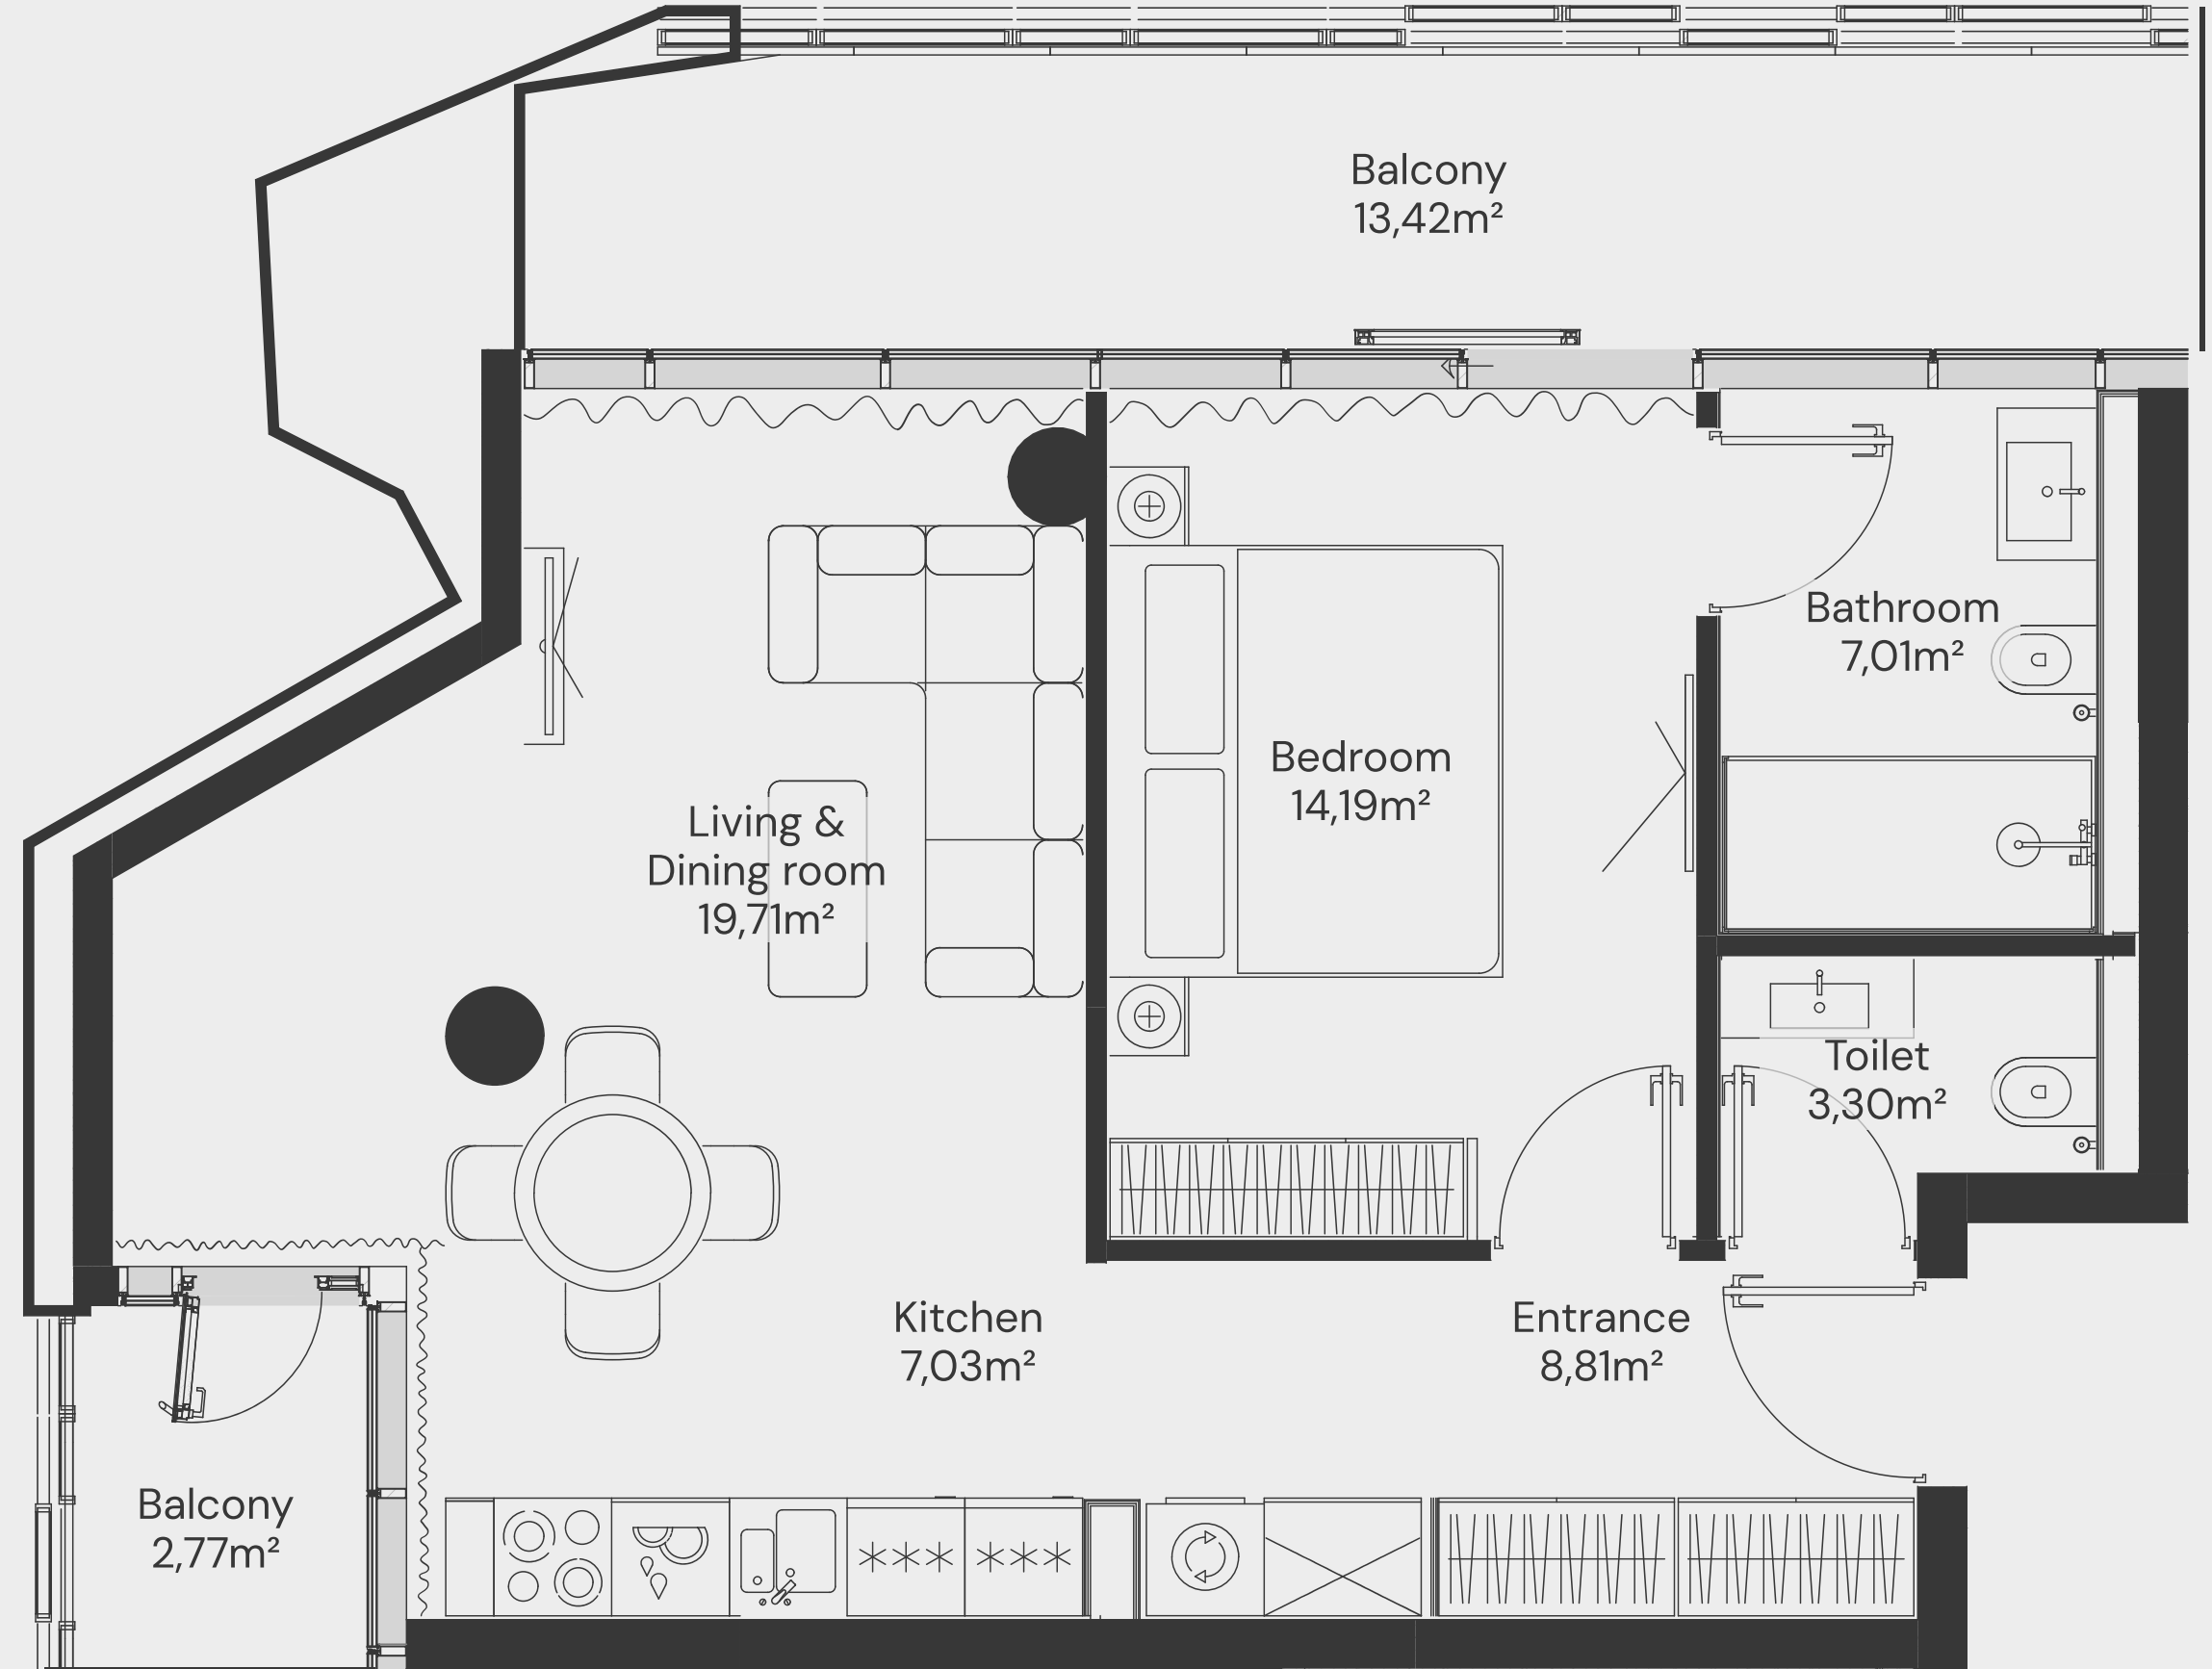

1 BEDROOM TYPE A.01

1 floor

Apartment Number	Apartment Area		Balcony Area		Total Area	
105	59,58 m ²	641,33 ft ²	19,67 m ²	211,70 ft ²	79,25 m ²	853,03 ft ²

1 BEDROOM TYPE A.02

2 floor

Apartment Number	Apartment Area		Balcony Area		Total Area	
205	57,94 m ²	623,63 ft ²	16,59 m ²	178,57 ft ²	74,53 m ²	802,20 ft ²

1 BEDROOM TYPE A.03

3 floor

Apartment Number	Apartment Area		Balcony Area		Total Area	
305	60,05 m ²	646,37 ft ²	16,19 m ²	174,32 ft ²	76,24 m ²	820,68 ft ²

1 BEDROOM TYPE A.04

4 floor

Apartment Number	Apartment Area		Balcony Area		Total Area	
	m ²	ft ²	m ²	ft ²	m ²	ft ²
405	65,05	700,21	13,35	143,74	78,41	843,95