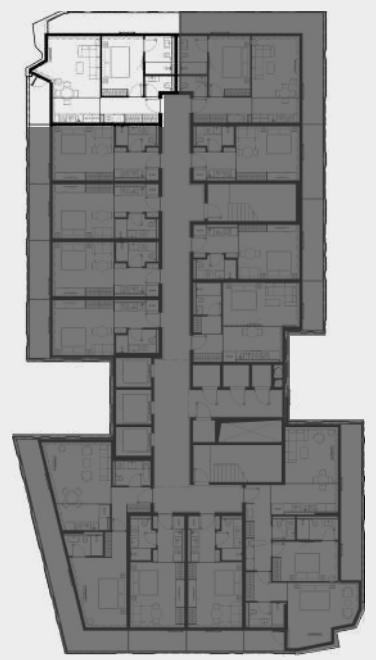

1-9 floor

Apartment Number	Apartment Area		Balcony Area		Total Area	
111, 211, 311, 411, 511, 611, 711, 811, 911	35,11 m ²	377,94 ft ²	6,52 m ²	70,19 ft ²	41,63 m ²	448,13 ft ²

STUDIO TYPE I

1-9 floor

Apartment Number	Apartment Area		Balcony Area		Total Area	
112, 212, 312, 412, 512, 612, 712, 812, 912	35,28 m ²	379,75 ft ²	6,55 m ²	70,53 ft ²	41,83 m ²	450,28 ft ²

1 BEDROOM TYPE A.01

1 floor

Apartment Number	Apartment Area		Balcony Area		Total Area	
105	59,58 m ²	641,33 ft ²	19,67 m ²	211,70 ft ²	79,25 m ²	853,03 ft ²

1 BEDROOM TYPE A.02

2 floor

Apartment Number	Apartment Area		Balcony Area		Total Area	
205	57,94 m ²	623,63 ft ²	16,59 m ²	178,57 ft ²	74,53 m ²	802,20 ft ²