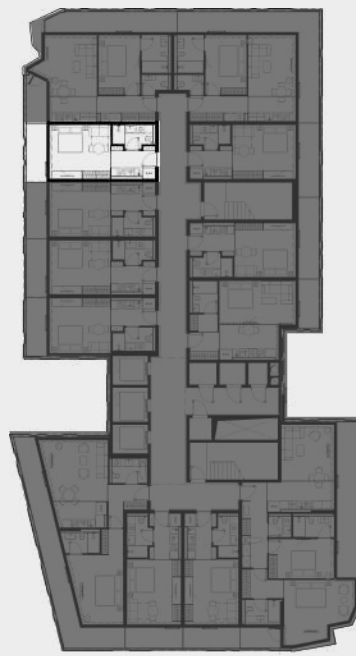

STUDIO TYPE B

1-9 floor

Apartment Number	Apartment Area		Balcony Area		Total Area	
102, 202, 302, 402, 502, 602, 702, 802, 902	32,67 m ²	351,64 ft ²	6,74 m ²	72,54 ft ²	39,41 m ²	424,18 ft ²

STUDIO TYPE C

1-9 floor

Apartment Number	Apartment Area		Balcony Area		Total Area	
103, 203, 303, 403, 503, 603, 703, 803, 903	32,65 m ²	351,46 ft ²	6,36 m ²	68,51 ft ²	39,02 m ²	419,97 ft ²

STUDIO TYPE D

9
8
7
6
5
4
3
2
1

1-9 floor

Apartment Number	Apartment Area		Balcony Area		Total Area	
104, 204, 304, 404, 504, 604, 704, 804, 904	33,60 m ²	361,67 ft ²	6,68 m ²	71,95 ft ²	40,28 m ²	433,62 ft ²

STUDIO TYPE E

9
8
7
6
5
4
3
2
1

1-9 floor

Apartment Number	Apartment Area		Balcony Area		Total Area	
107, 207, 307, 407, 507, 607, 707, 807, 907	33,60 m ²	361,67 ft ²	11,48 m ²	123,61 ft ²	45,08 m ²	485,28 ft ²

STUDIO TYPE F

1-9 floor

Apartment Number	Apartment Area		Balcony Area		Total Area	
108, 208, 308, 408, 508, 608, 708, 808, 908	33,60 m ²	361,64 ft ²	12,78 m ²	137,58 ft ²	46,38 m ²	499,22 ft ²