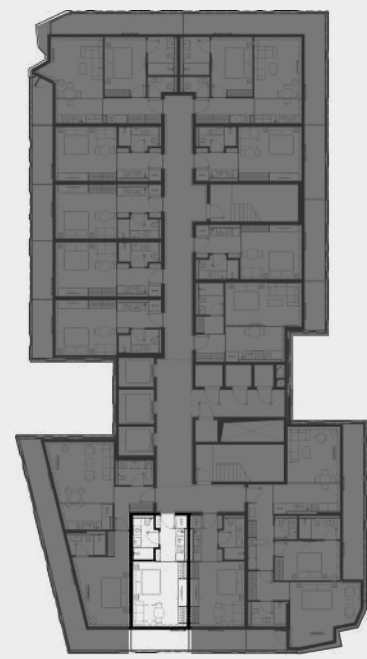

1-9 floor

Apartment Number	Apartment Area		Balcony Area		Total Area	
107, 207, 307, 407, 507, 607, 707, 807, 907	33,60 m ²	361,67 ft ²	11,48 m ²	123,61 ft ²	45,08 m ²	485,28 ft ²

STUDIO TYPE F

1-9 floor

Apartment Number	Apartment Area		Balcony Area		Total Area	
108, 208, 308, 408, 508, 608, 708, 808, 908	33,60 m ²	361,64 ft ²	12,78 m ²	137,58 ft ²	46,38 m ²	499,22 ft ²

STUDIO TYPE G

1-9 floor

Apartment Number	Apartment Area		Balcony Area		Total Area	
109, 209, 309, 409, 509, 609, 709, 809, 909	42,98 m ²	462,67 ft ²	7,47 m ²	80,39 ft ²	50,45 m ²	543,06 ft ²

STUDIO TYPE H

1-9 floor

Apartment Number	Apartment Area		Balcony Area		Total Area	
111, 211, 311, 411, 511, 611, 711, 811, 911	35,11 m ²	377,94 ft ²	6,52 m ²	70,19 ft ²	41,63 m ²	448,13 ft ²

STUDIO TYPE I

1-9 floor

Apartment Number	Apartment Area		Balcony Area		Total Area	
112, 212, 312, 412, 512, 612, 712, 812, 912	35,28 m ²	379,75 ft ²	6,55 m ²	70,53 ft ²	41,83 m ²	450,28 ft ²