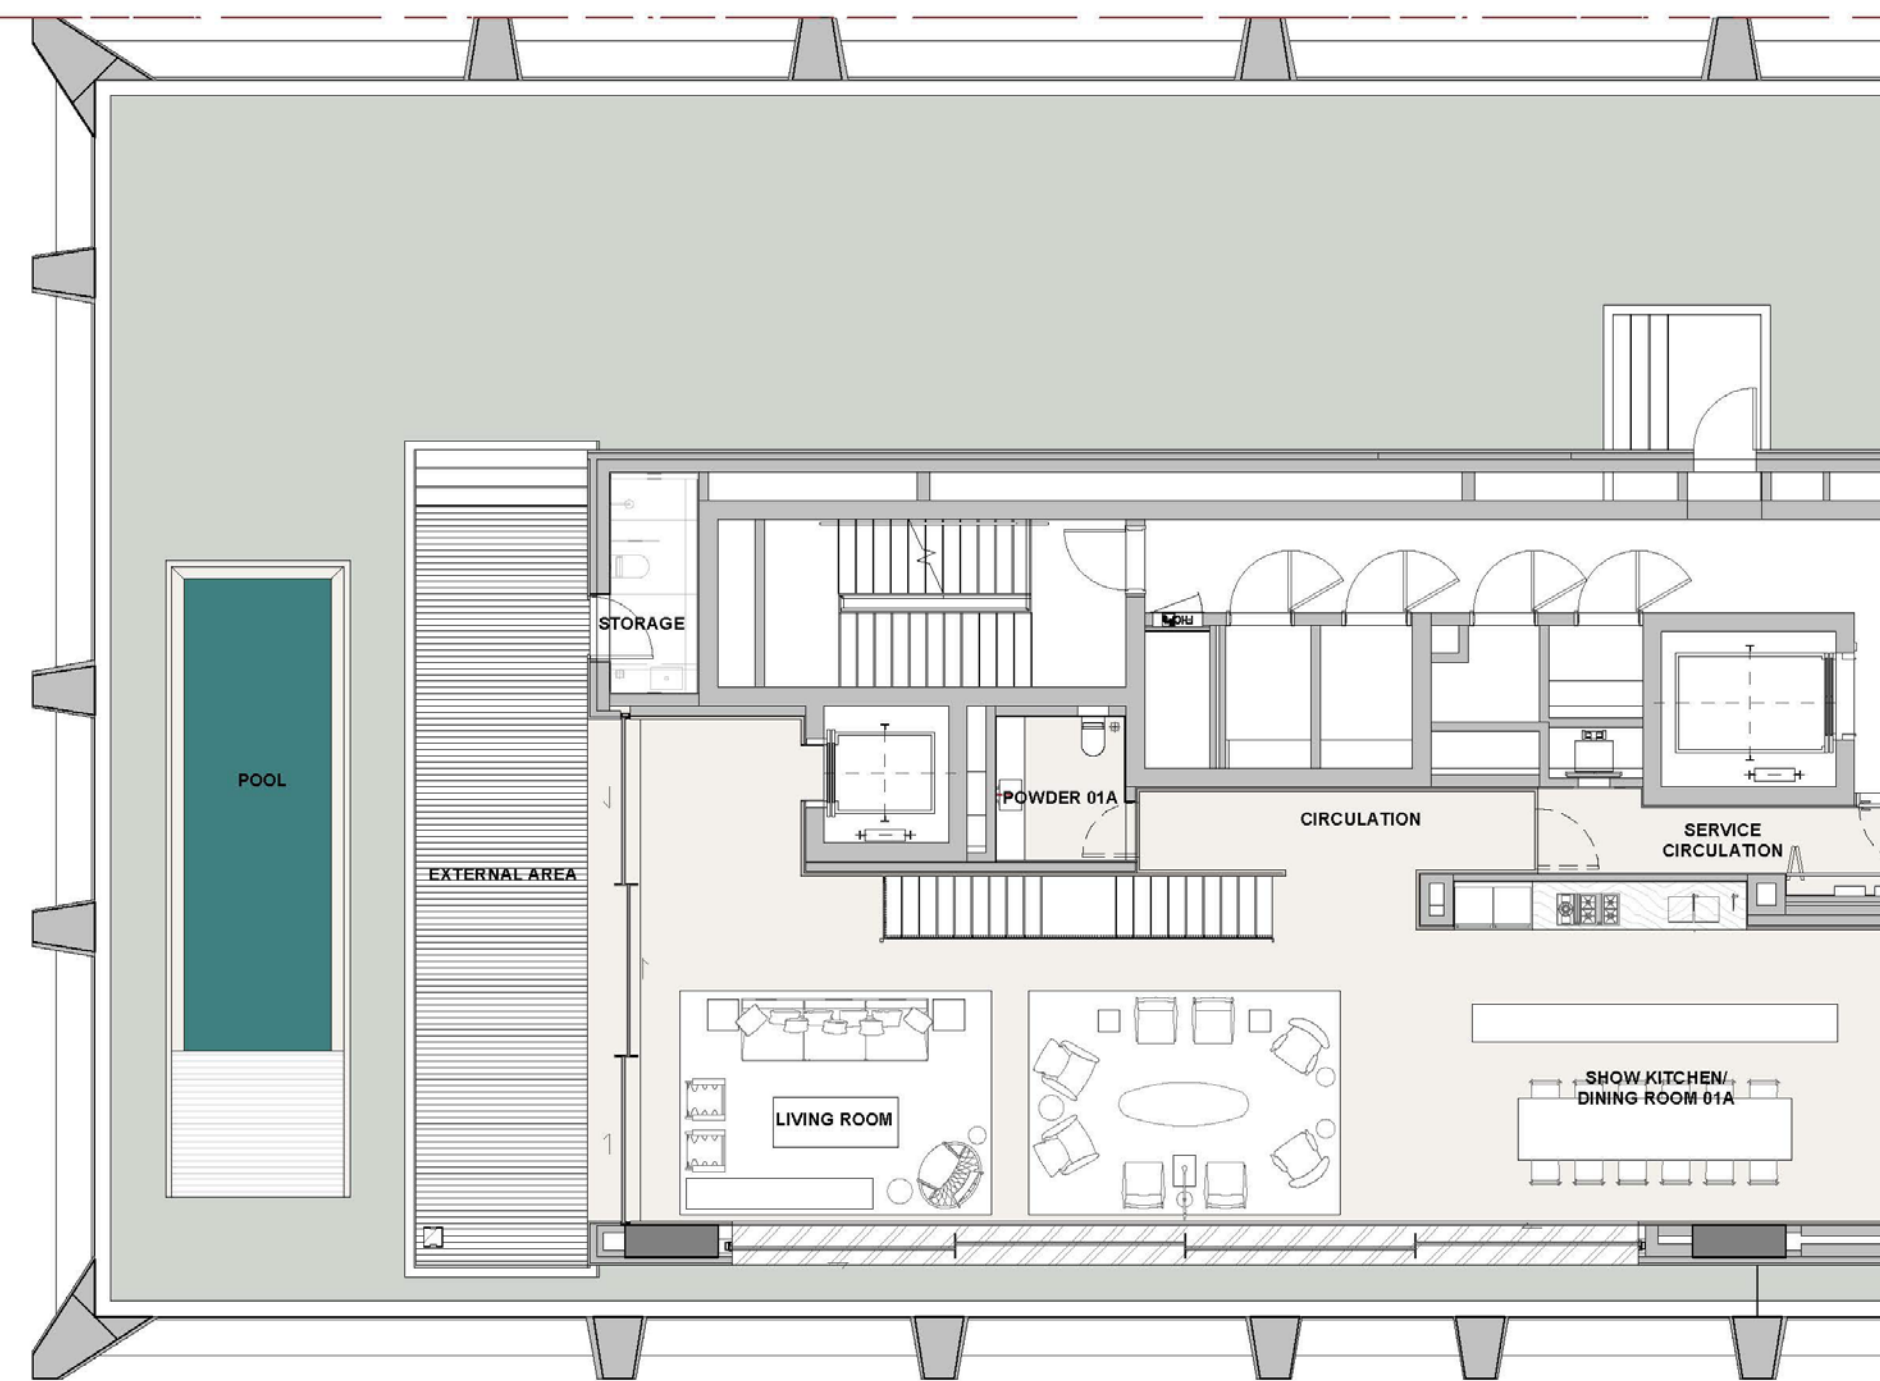

# UNIT MAR 201

4 BEDROOM FULL FLOOR PENTHOUSE - 5 BATHROOMS - 2 MAIDS ROOMS - 5 PARKING SPACES

SEA | MIRROR  
RESIDENCES

Residence	Terrace	Total
6,743 sq. ft.	4,268 sq. ft.	11,011 sq. ft.
626 sqm.	397 sqm.	1,023 sqm.

# UNIT MAR 401

4 BEDROOM FULL FLOOR PENTHOUSE - 5 BATHROOMS - 2 MAIDS ROOMS - 5 PARKING SPACES

Residence	Terrace	Total
6,743 sq. ft.	4,268 sq. ft.	11,011 sq. ft.
626 sqm.	397 sqm.	1,023 sqm.

# UNIT MOR 601

4 BEDROOM DUPLEX - 4 BATHROOMS - 1 MAIDS ROOM - 4 PARKING SPACES

Residence	Terrace	Total
5,324.26 sq. ft.	5,863.85 sq. ft.	<b>11,188.11 sq. ft.</b>
494.64 sqm.	544.77 sqm.	<b>1,039.41 sqm.</b>