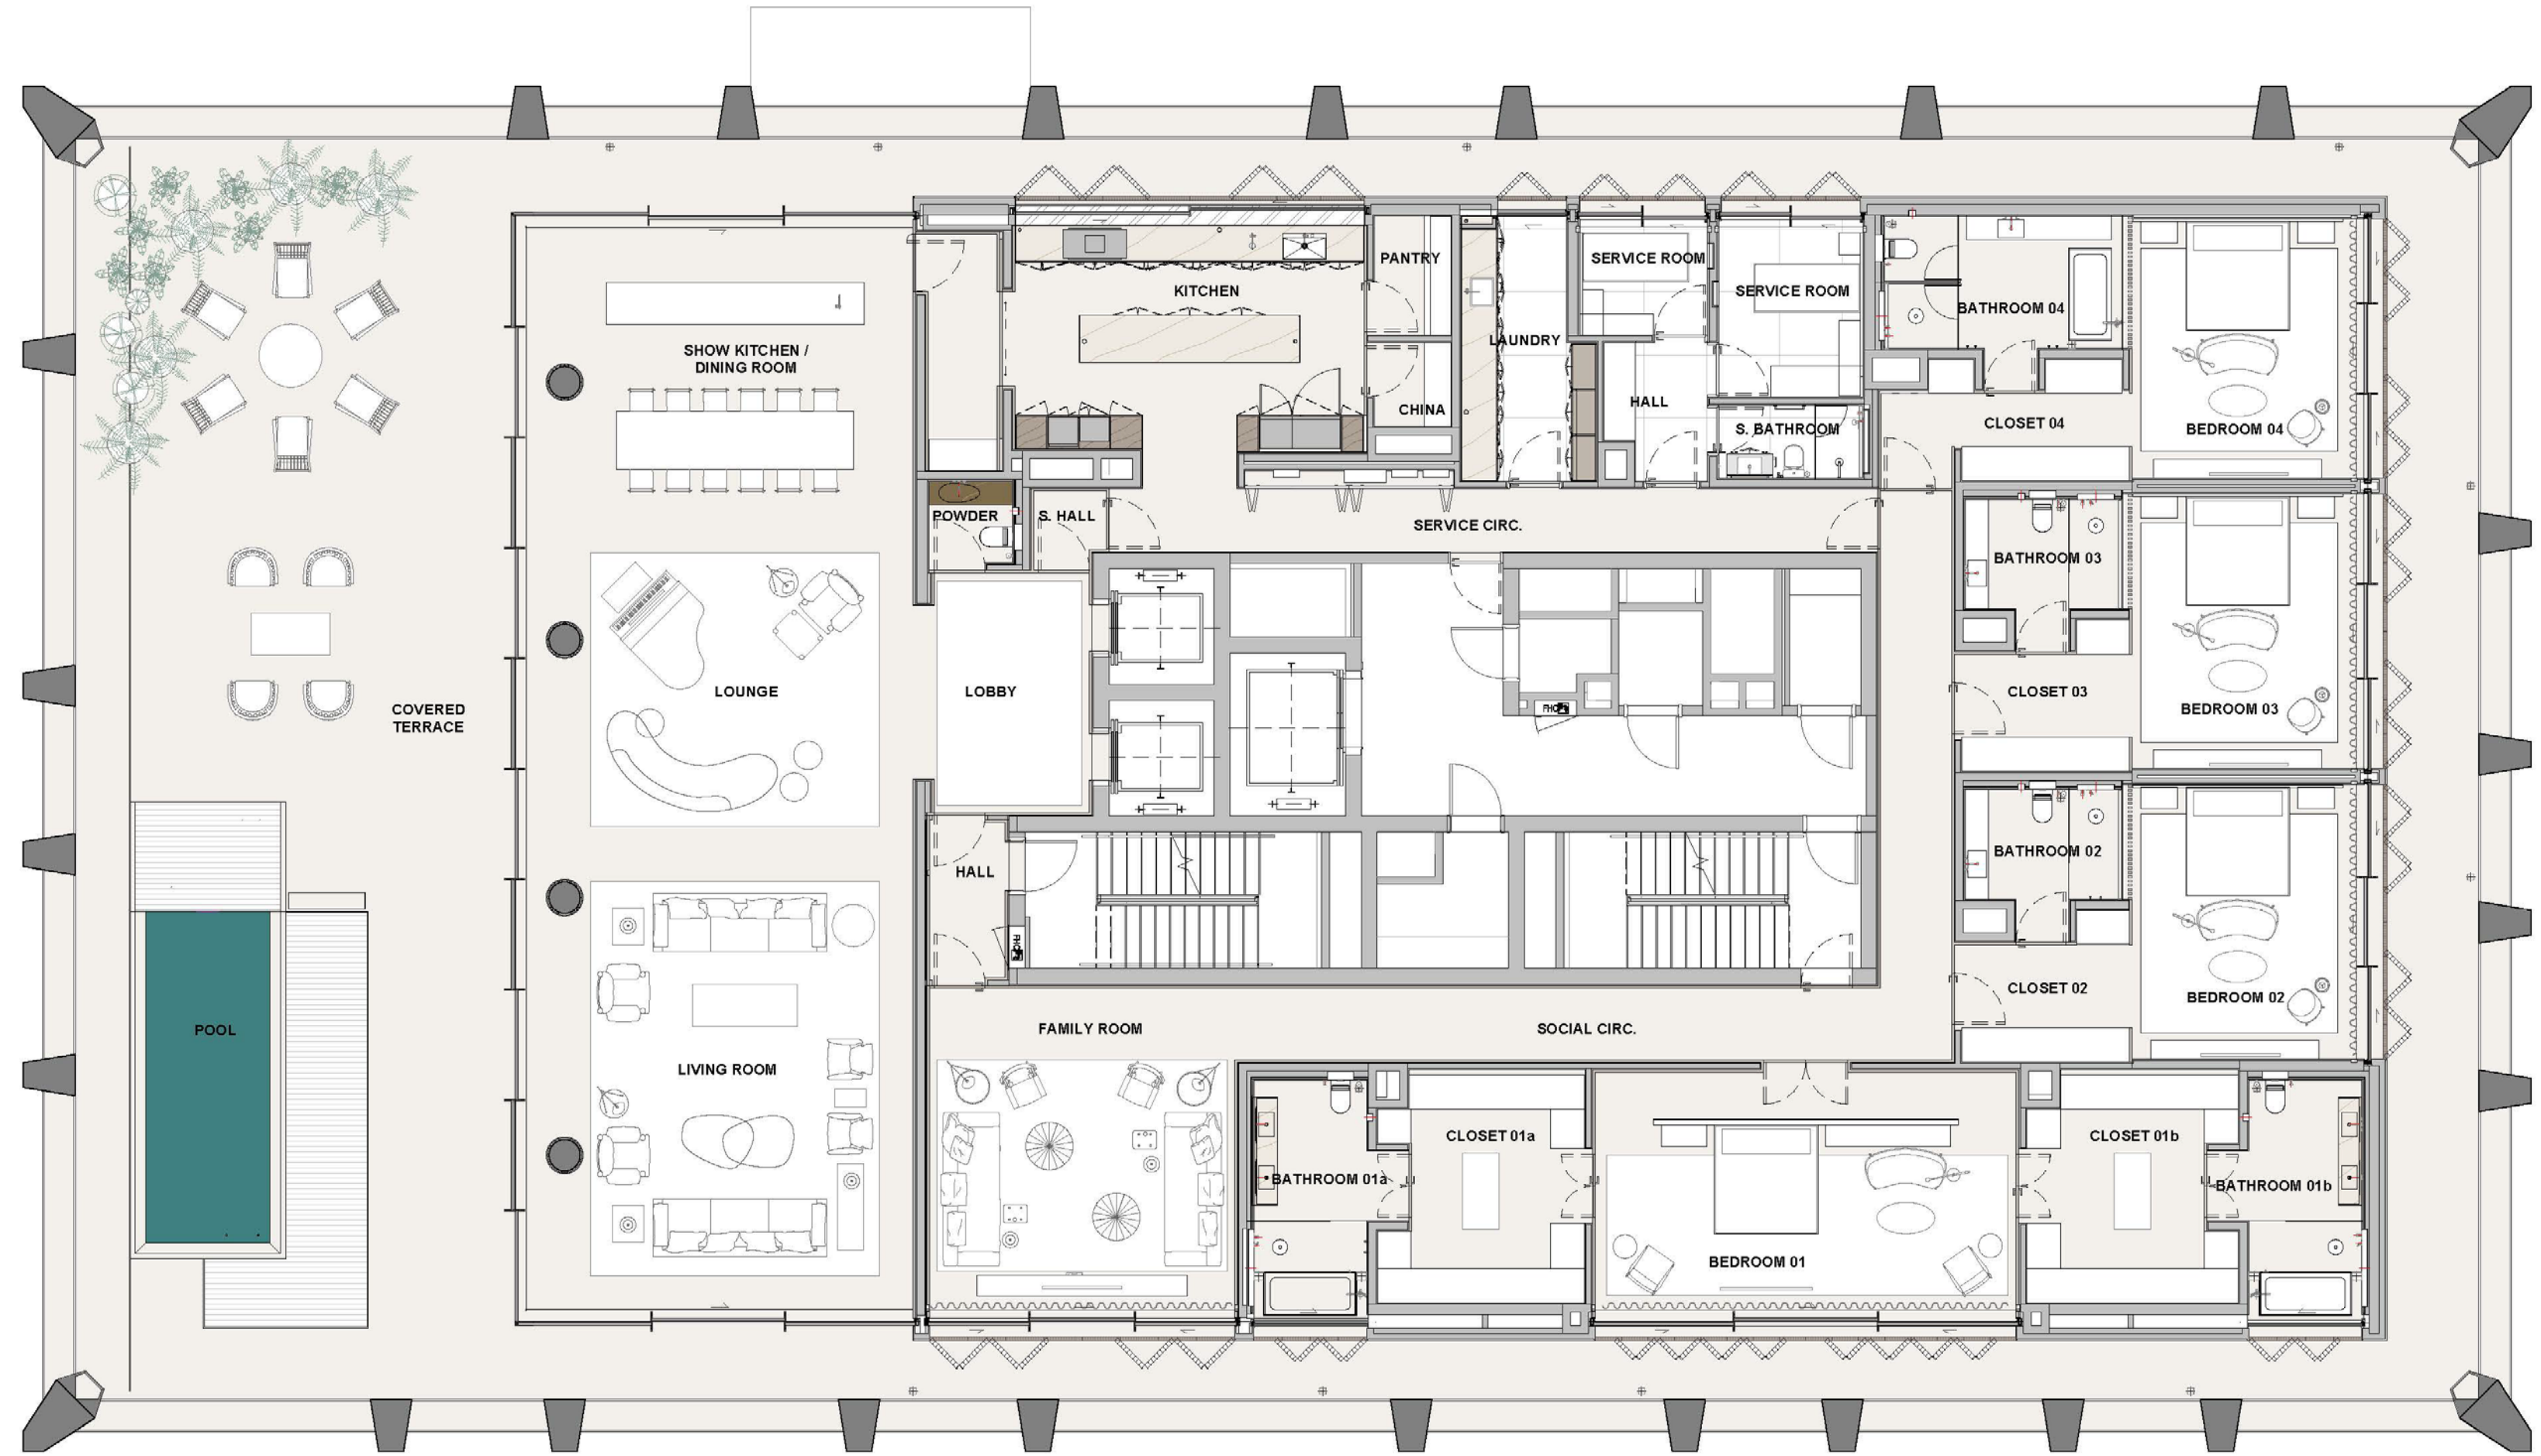

# UNIT MOR 601

4 BEDROOM DUPLEX - 4 BATHROOMS - 1 MAIDS ROOM - 4 PARKING SPACES

Residence	Terrace	Total
5,324.26 sq. ft.	5,863.85 sq. ft.	<b>11,188.11 sq. ft.</b>
494.64 sqm.	544.77 sqm.	<b>1,039.41 sqm.</b>

# UNIT MOR 402

2 BEDROOM - 2 BATHROOMS - 1 MAIDS ROOM - 2 PARKING SPACES

Residence	Terrace	Total
2,921.00 sq. ft.	1,825.77 sq. ft.	<b>4,746.77 sq. ft.</b>
271.37 sqm.	169.62 sqm.	<b>440.99 sqm.</b>

# UNIT MAR 101

4 BEDROOM FULL FLOOR PENTHOUSE - 5 BATHROOMS - 2 MAIDS ROOM - 5 PARKING SPACES

Residence	Terrace	Total
6,743 sq. ft.	4,268 sq. ft.	11,011 sq. ft.
626 sqm.	397 sqm.	1,023 sqm.

# UNIT MOR 302

2 BEDROOM - 2 BATHROOMS - 1 MAIDS ROOM - 2 PARKING SPACES

Residence	Terrace	Total
2,921.00 sq. ft.	1,825.77 sq. ft.	<b>4,746.77 sq. ft.</b>
271.37 sqm.	169.62 sqm.	<b>440.99 sqm.</b>