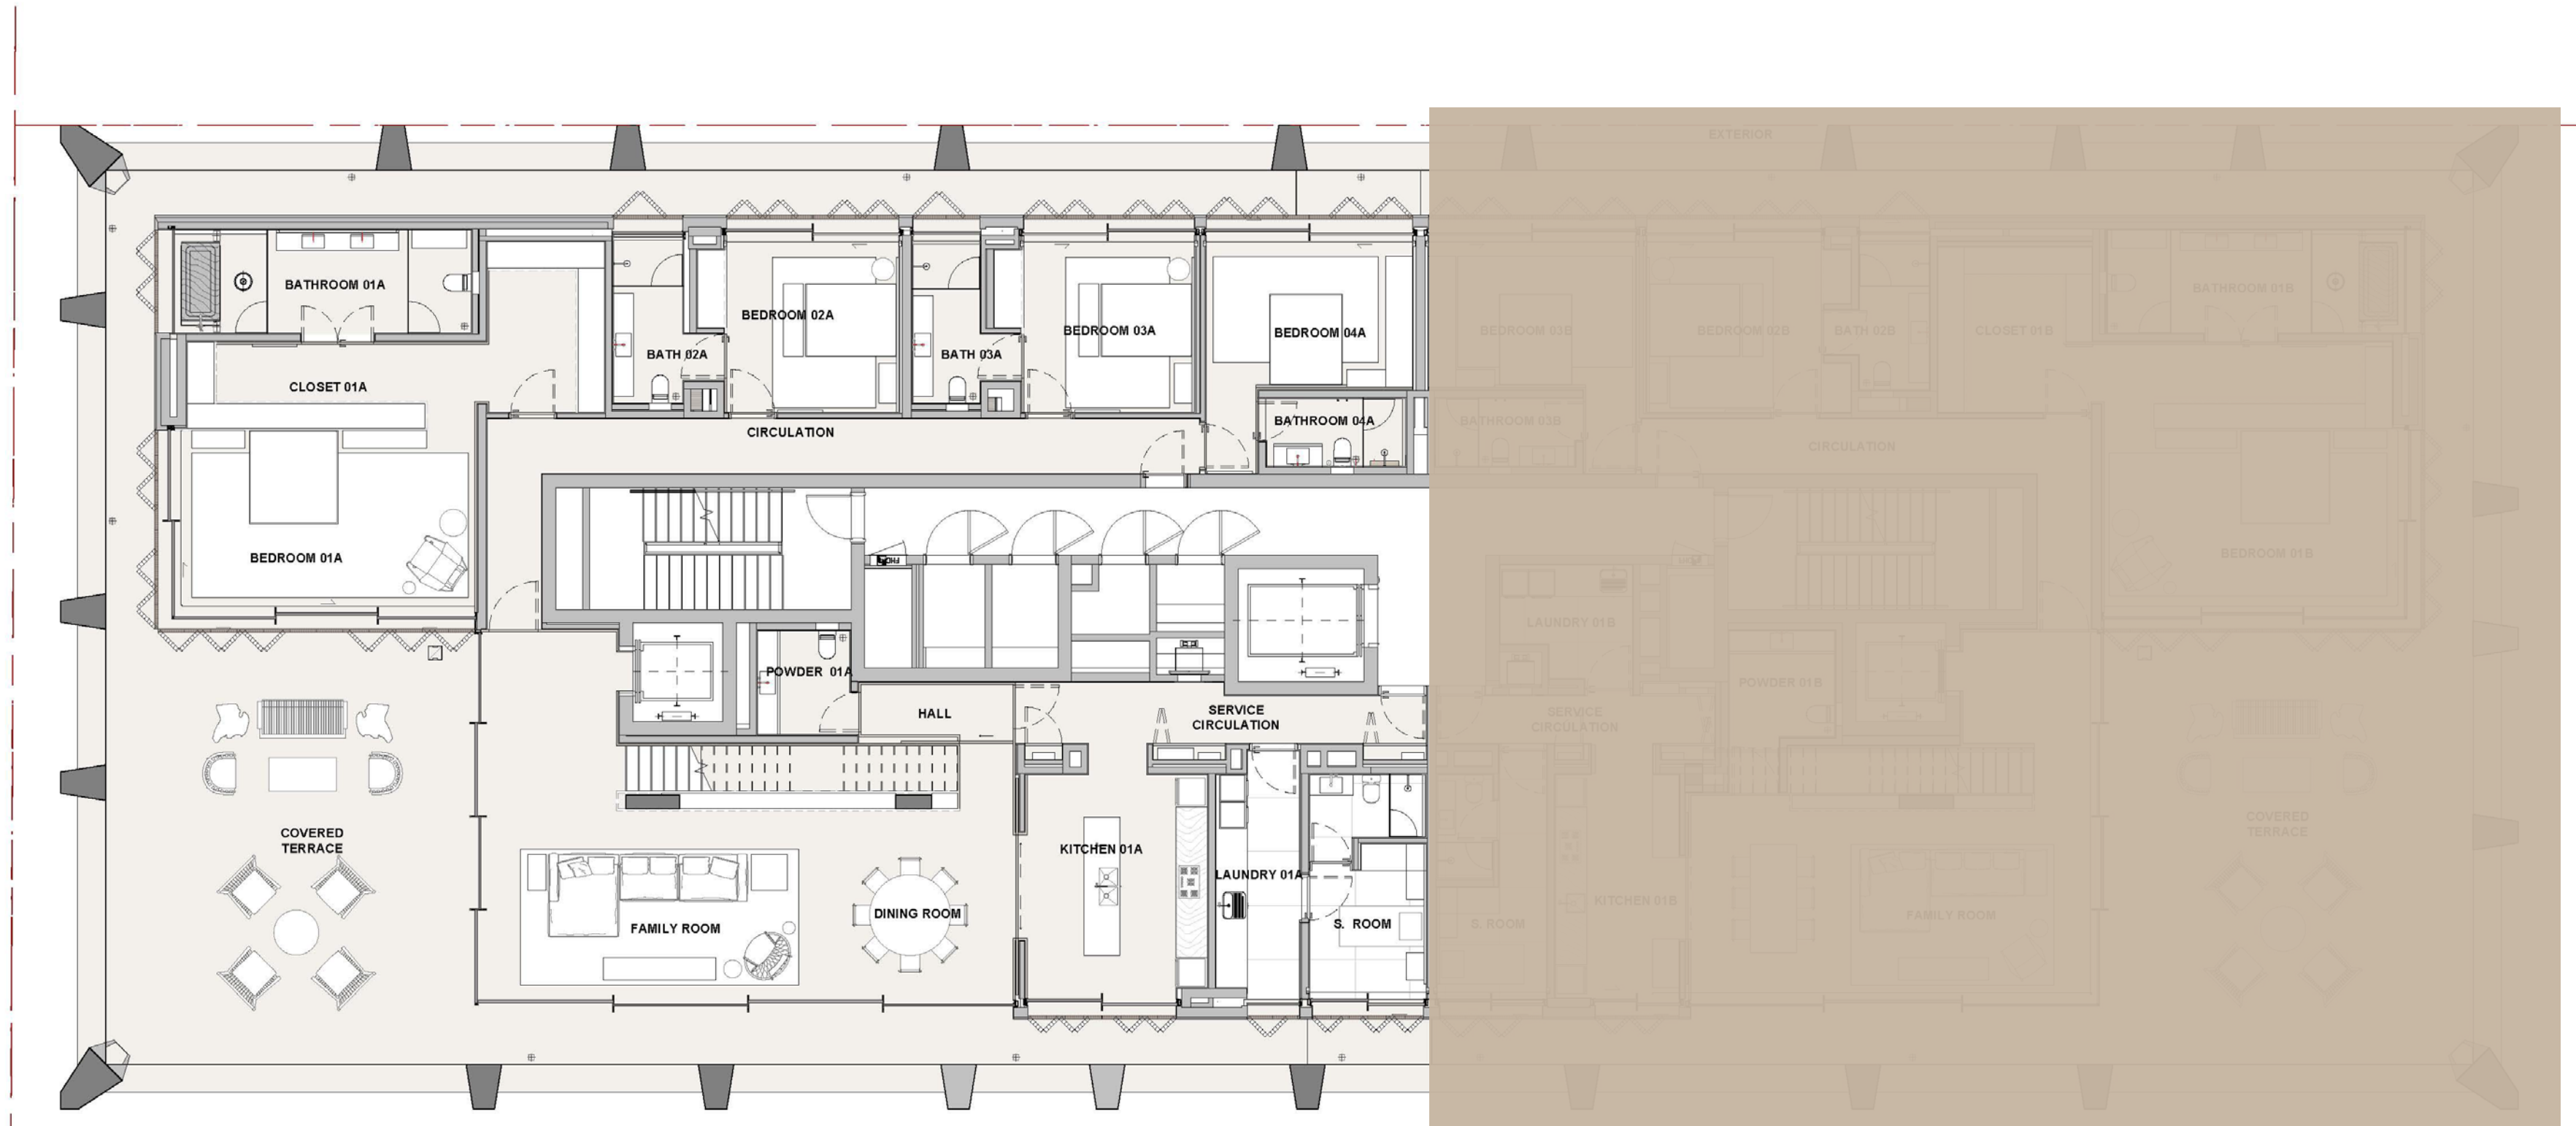

# UNIT MAR 401

4 BEDROOM FULL FLOOR PENTHOUSE - 5 BATHROOMS - 2 MAIDS ROOMS - 5 PARKING SPACES

Residence	Terrace	Total
6,743 sq. ft.	4,268 sq. ft.	11,011 sq. ft.
626 sqm.	397 sqm.	1,023 sqm.

# UNIT MOR 601

4 BEDROOM DUPLEX - 4 BATHROOMS - 1 MAIDS ROOM - 4 PARKING SPACES

Residence	Terrace	Total
5,324.26 sq. ft.	5,863.85 sq. ft.	<b>11,188.11 sq. ft.</b>
494.64 sqm.	544.77 sqm.	<b>1,039.41 sqm.</b>