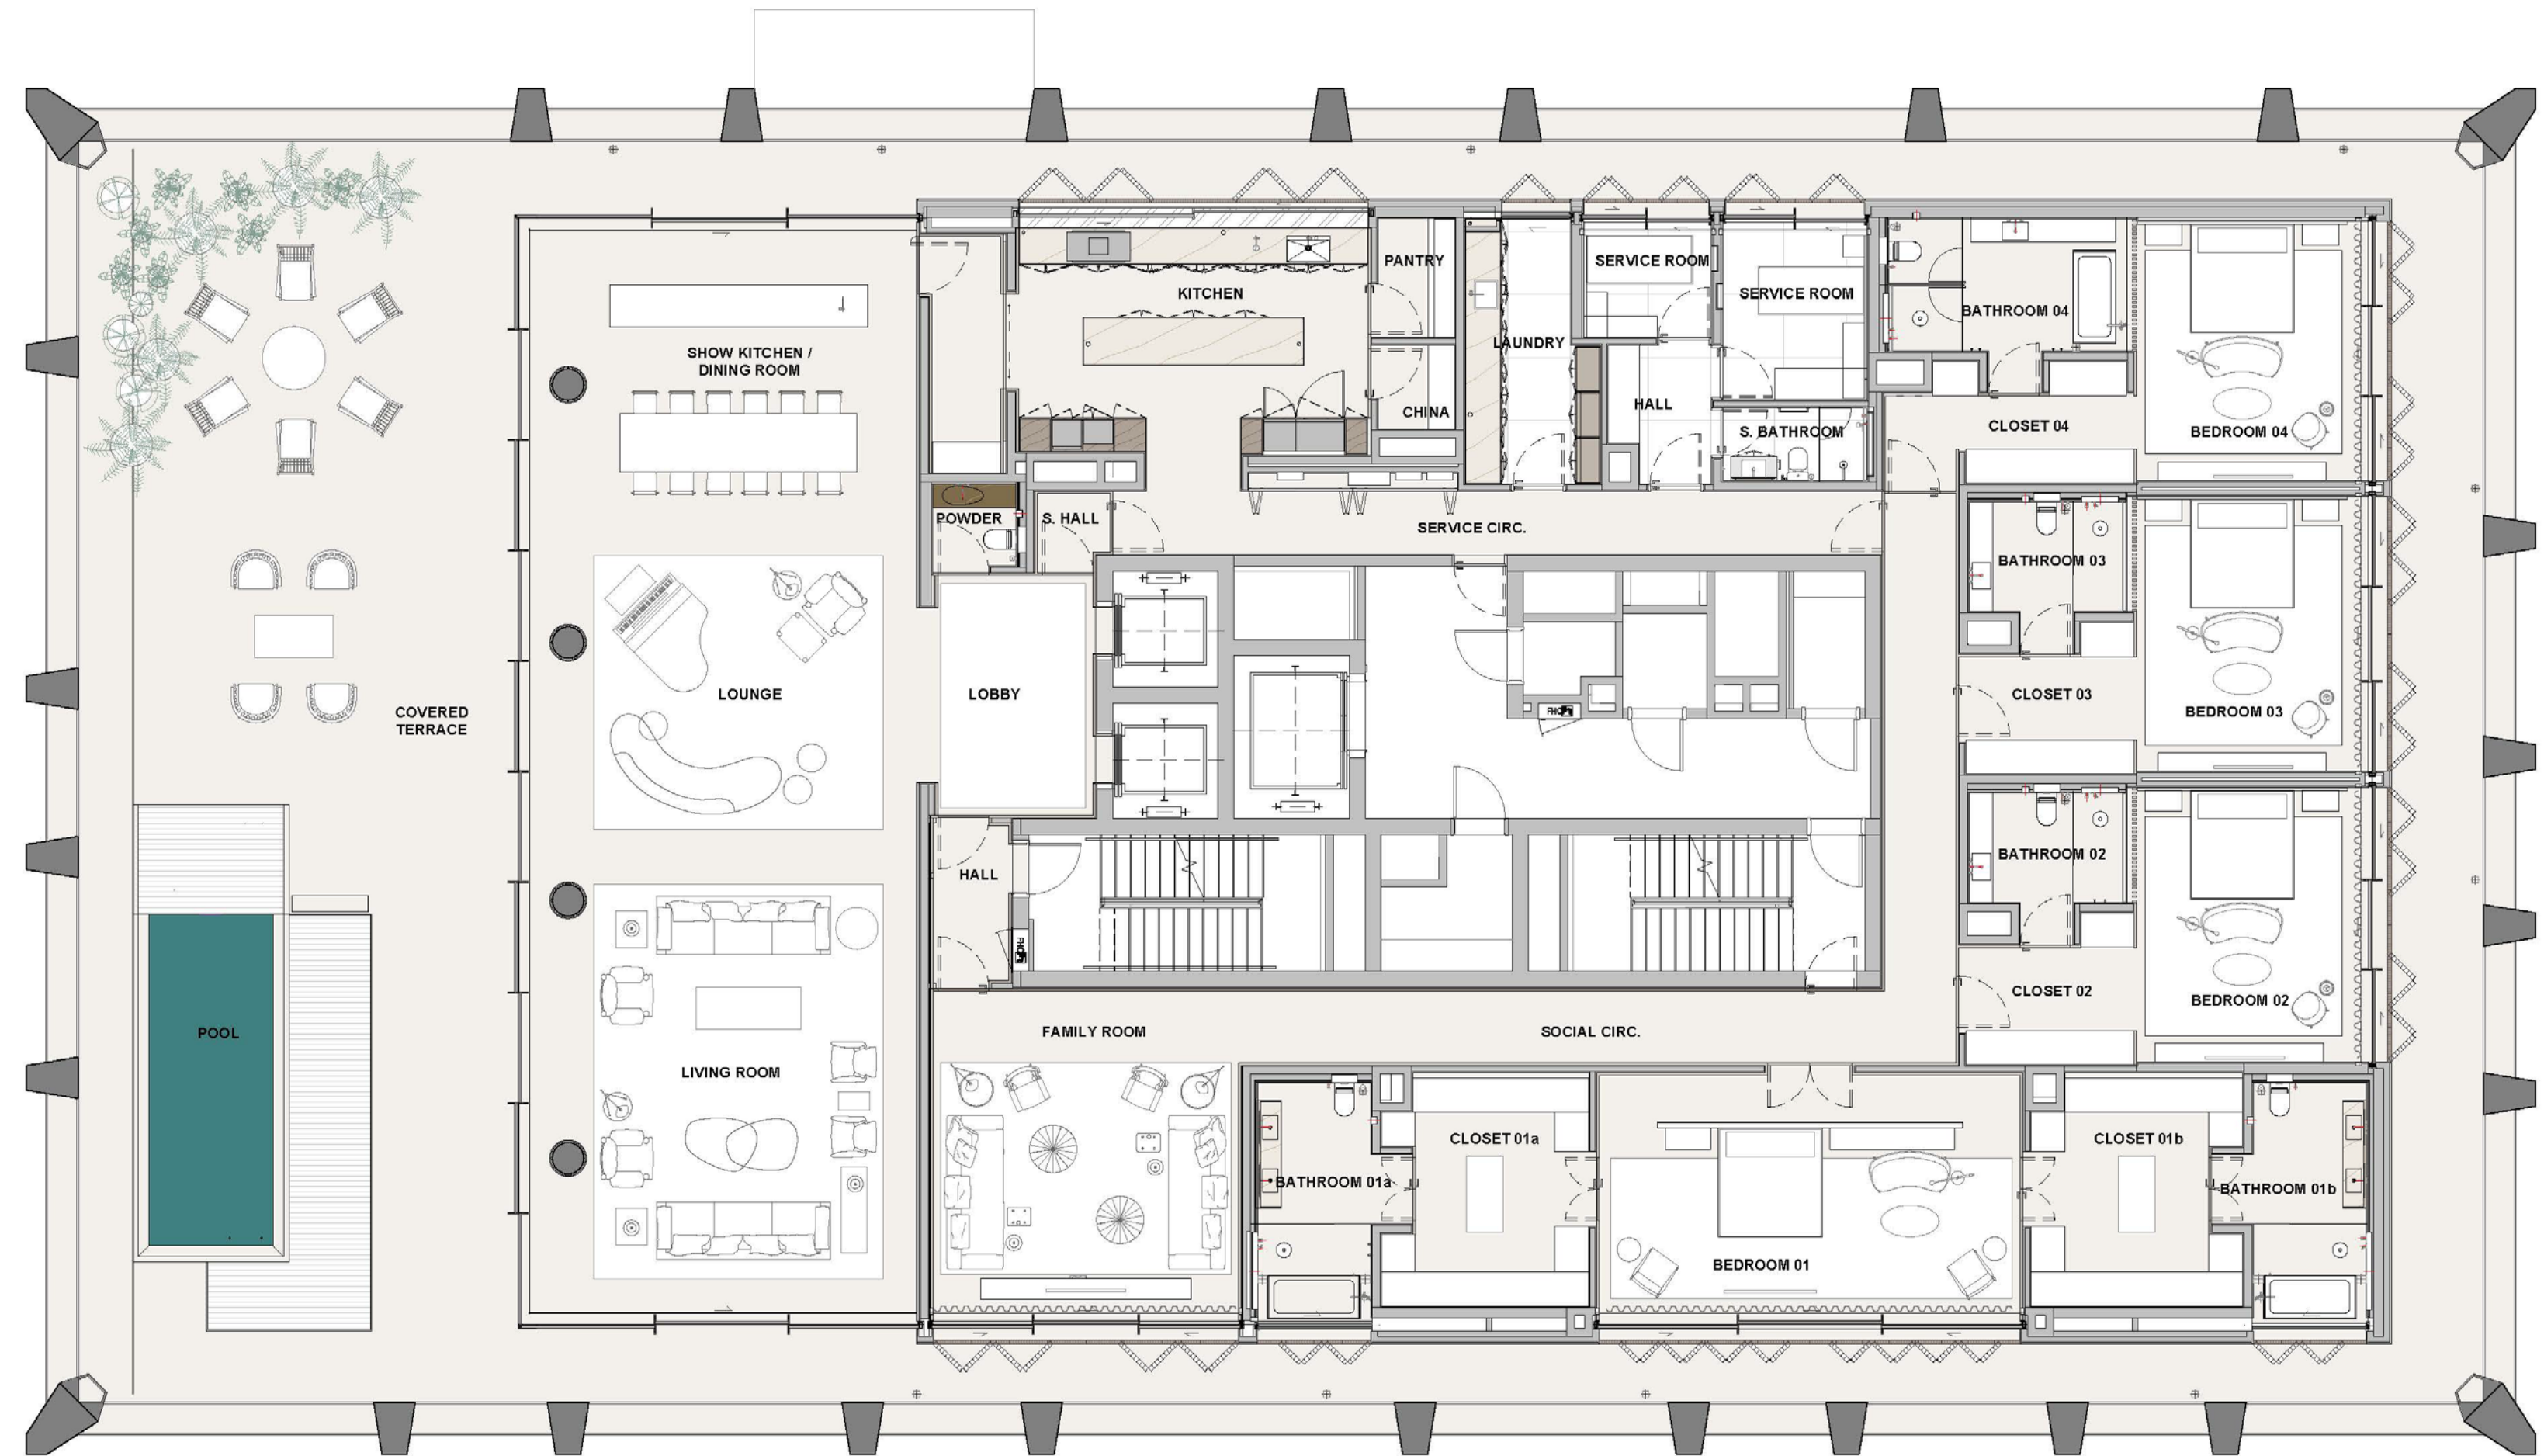

# UNIT MAR 201

4 BEDROOM FULL FLOOR PENTHOUSE - 5 BATHROOMS - 2 MAIDS ROOMS - 5 PARKING SPACES

SEA | MIRROR  
RESIDENCES

Residence	Terrace	Total
6,743 sq. ft.	4,268 sq. ft.	11,011 sq. ft.
626 sqm.	397 sqm.	1,023 sqm.

# UNIT MOR 101

3 BEDROOM - 3 BATHROOMS - 1 MAIDS ROOM - 2 PARKING SPACES

Residence	Terrace	Total
3,604 sq. ft.	2,034 sq. ft.	<b>5,638 sq. ft.</b>
335 sqm.	189 sqm.	<b>524 sqm.</b>

# UNIT MAR 401

4 BEDROOM FULL FLOOR PENTHOUSE - 5 BATHROOMS - 2 MAIDS ROOMS - 5 PARKING SPACES

Residence	Terrace	Total
6,743 sq. ft.	4,268 sq. ft.	11,011 sq. ft.
626 sqm.	397 sqm.	1,023 sqm.

# UNIT MOR 601

4 BEDROOM DUPLEX - 4 BATHROOMS - 1 MAIDS ROOM - 4 PARKING SPACES

Residence	Terrace	Total
5,324.26 sq. ft.	5,863.85 sq. ft.	<b>11,188.11 sq. ft.</b>
494.64 sqm.	544.77 sqm.	<b>1,039.41 sqm.</b>