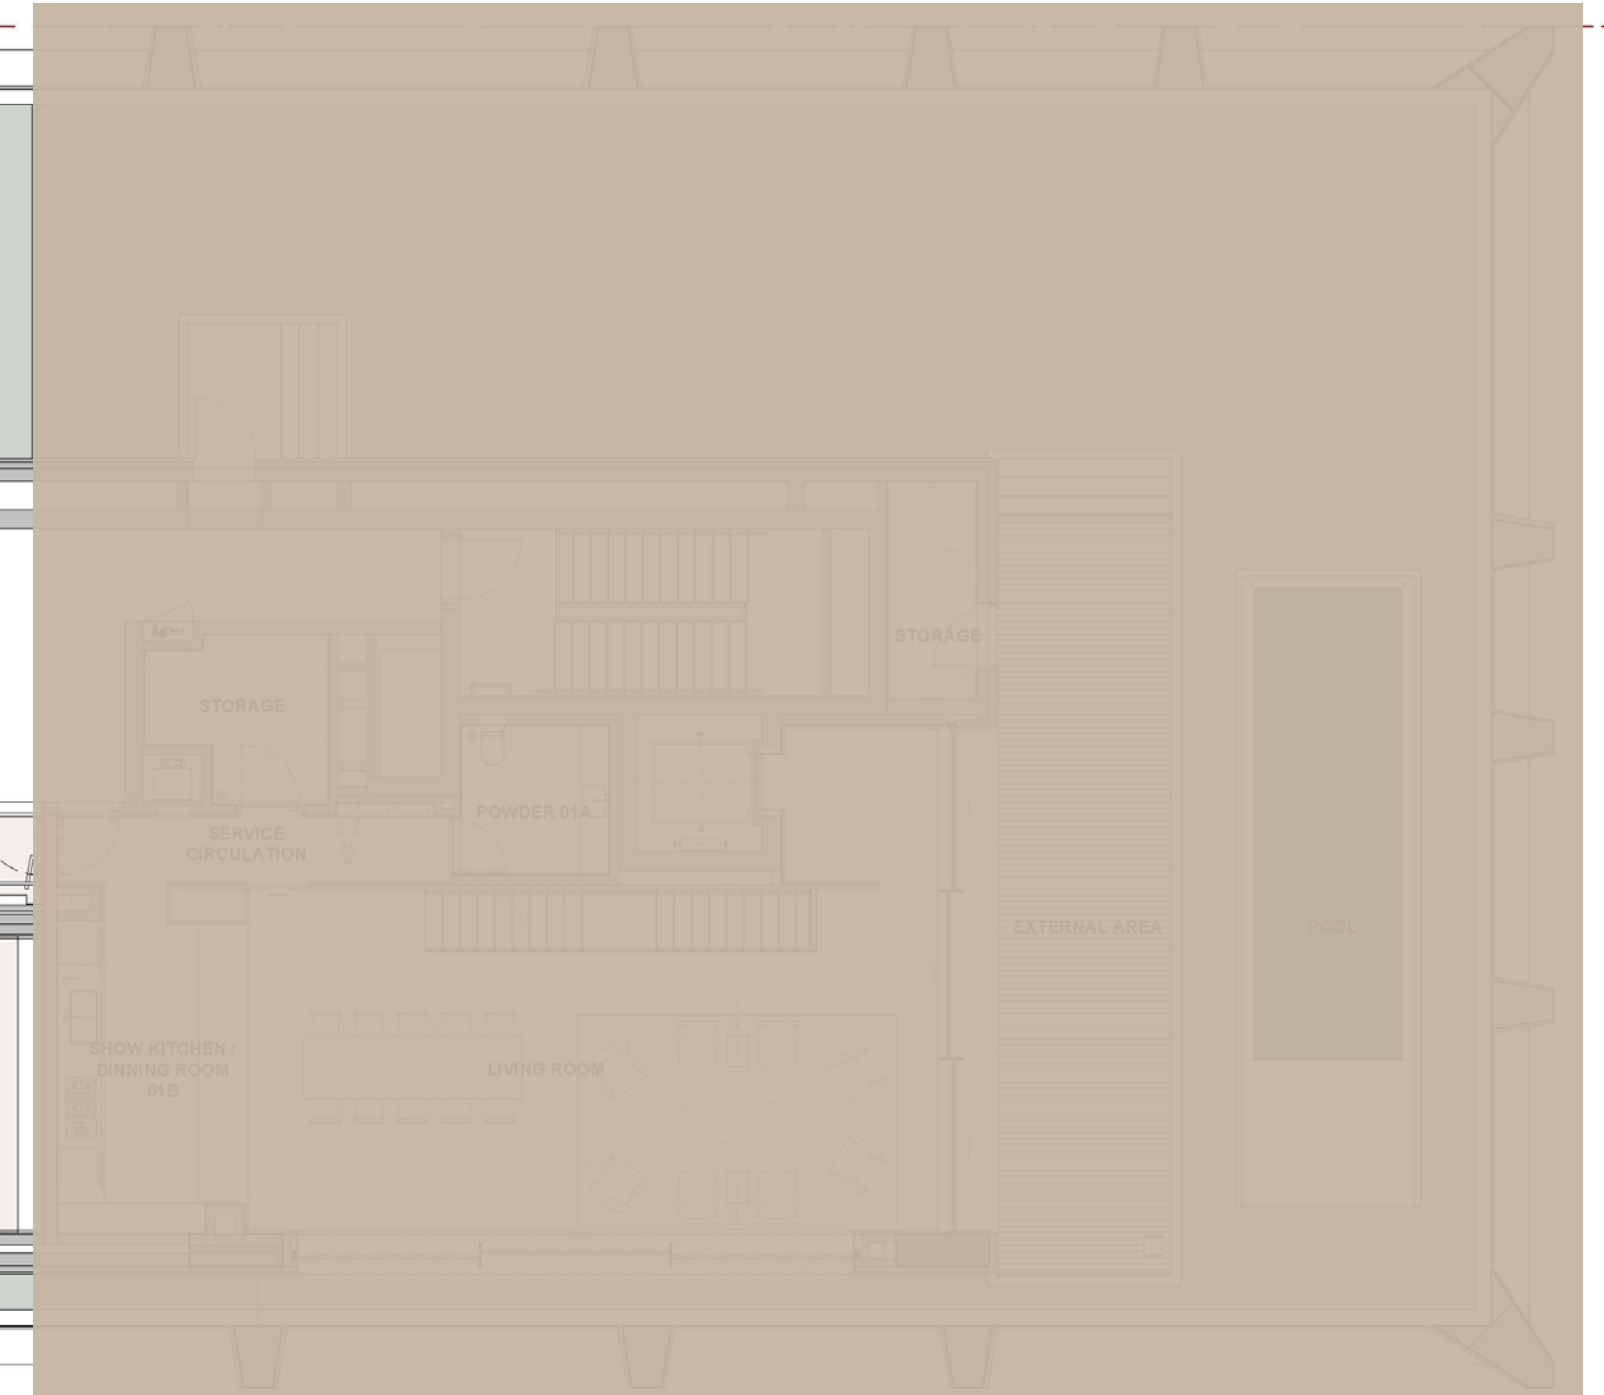

UNIT MOR 601

4 BEDROOM DUPLEX - 4 BATHROOMS - 1 MAIDS ROOM - 4 PARKING SPACES

Residence	Terrace	Total
5,324.26 sq. ft.	5,863.85 sq. ft.	11,188.11 sq. ft.
494.64 sqm.	544.77 sqm.	1,039.41 sqm.