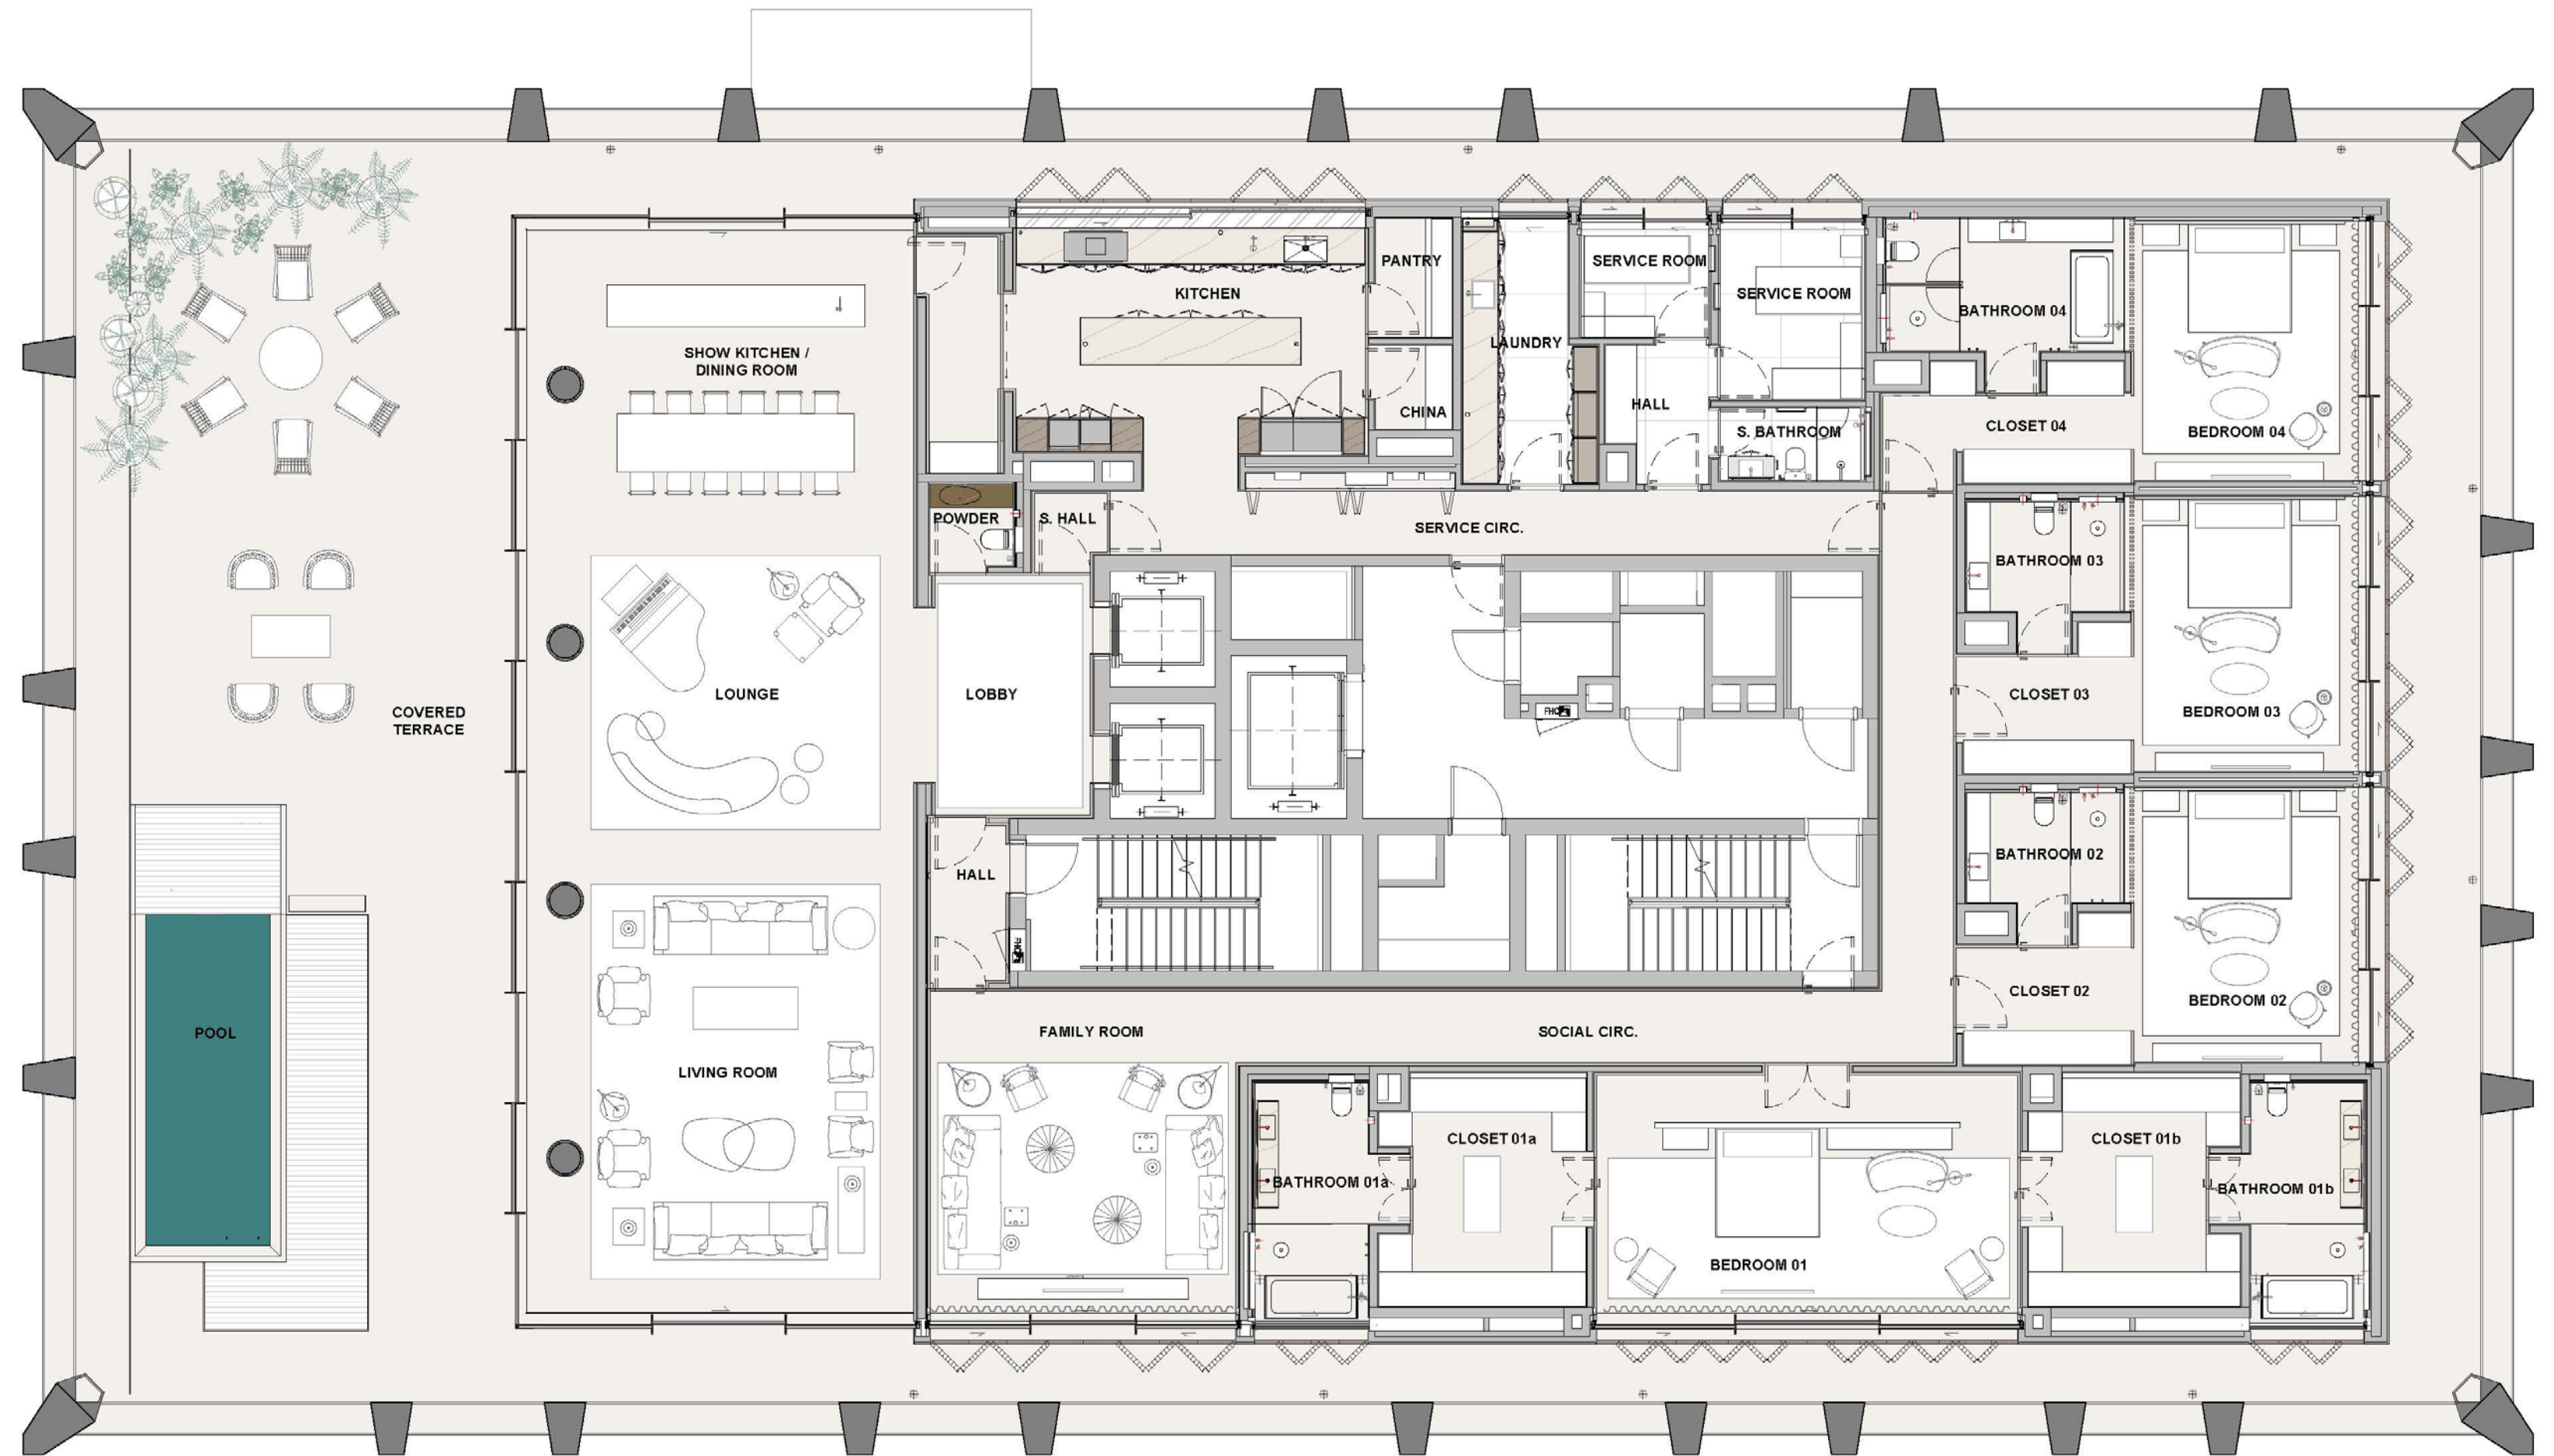

# UNIT MAR 201

4 BEDROOM FULL FLOOR PENTHOUSE - 5 BATHROOMS - 2 MAIDS ROOMS - 5 PARKING SPACES

SEA | MIRROR  
RESIDENCES

Residence	Terrace	Total
6,743 sq. ft.	4,268 sq. ft.	11,011 sq. ft.
626 sqm.	397 sqm.	1,023 sqm.

# UNIT MOR 101

3 BEDROOM - 3 BATHROOMS - 1 MAIDS ROOM - 2 PARKING SPACES

Residence	Terrace	Total
3,604 sq. ft.	2,034 sq. ft.	<b>5,638 sq. ft.</b>
335 sqm.	189 sqm.	<b>524 sqm.</b>

# UNIT MAR 401

4 BEDROOM FULL FLOOR PENTHOUSE - 5 BATHROOMS - 2 MAIDS ROOMS - 5 PARKING SPACES

Residence	Terrace	Total
6,743 sq. ft.	4,268 sq. ft.	11,011 sq. ft.
626 sqm.	397 sqm.	1,023 sqm.

# UNIT MOR 601

4 BEDROOM DUPLEX - 4 BATHROOMS - 1 MAIDS ROOM - 4 PARKING SPACES

Residence	Terrace	Total
5,324.26 sq. ft.	5,863.85 sq. ft.	<b>11,188.11 sq. ft.</b>
494.64 sqm.	544.77 sqm.	<b>1,039.41 sqm.</b>