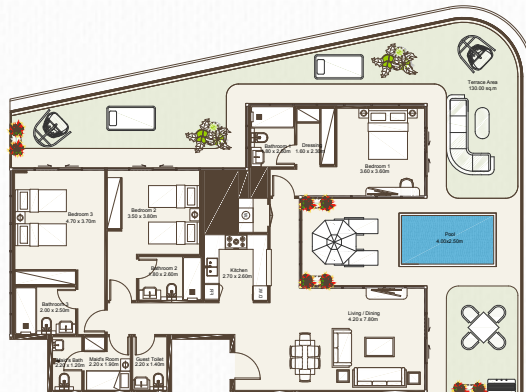

باب القصر
BAB AL QASR
Hotel & Residences

BAB AL QASR 51
SEAVIEW
RESIDENCE

By Burtville Developments

2-BEDROOM - DUPLEX

3-BEDROOM - SIMPLEX

4-BEDROOM - DUPLEX

4-BEDROOM - DUPLEX GARDEN

4-BEDROOM - SKY VILLA

5-BEDROOM - TOWNHOUSE