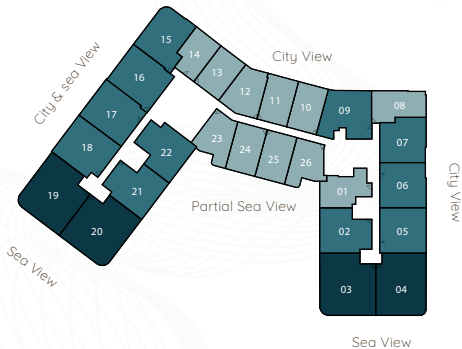

# Typical floor

2nd to 25th

- 1 Bedroom
- 2 Bedroom
- 3 Bedroom

# AMWAJ TOWER

SERIES: 01

SIZES: 1 BHK

TOTAL SQ.FT. 1343.65

TOTAL SQM. 124.83

**Disclaimer:**

- 1- All materials, finishes, dimensions and drawings are approximate. 2- Actual suite area may vary from the stated area. 3- Drawings are not scale.
- 4- Information is subject to change without notice. 5- The developer reserves the right to make revisions/alterations without any liability whatsoever.

## AMWAJ TOWER

SERIES:	02
SIZES:	2 BHK
TOTAL SQ.FT.	1906.18
TOTAL SQM.	177.09

**Disclaimer:**

- 1- All materials, finishes, dimensions and drawings are approximate. 2- Actual suite area may vary from the stated area. 3- Drawings are not scale.
- 4- Information is subject to change without notice. 5- The developer reserves the right to make revisions/alterations without any liability whatsoever.

## AMWAJ TOWER

SERIES:	03
SIZES:	3 BHK
TOTAL SQ.FT.	3038.97
TOTAL SQM.	282.33

**Disclaimer:**

- 1- All materials, finishes, dimensions and drawings are approximate. 2- Actual suite area may vary from the stated area. 3- Drawings are not scale. 4- Information is subject to change without notice. 5- The developer reserves the right to make revisions/alterations without any liability whatsoever.