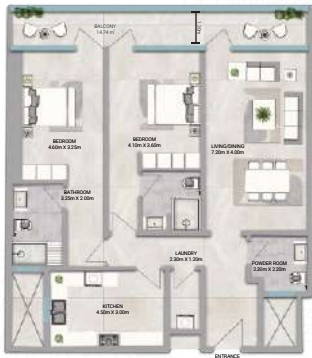

## AMWAJ TOWER

SERIES:	14
SIZES:	1 BHK
TOTAL SQ.FT.	1179.61
TOTAL SQM.	109.59

**Disclaimer:**

- 1- All materials, finishes, dimensions and drawings are approximate. 2- Actual suite area may vary from the stated area. 3- Drawings are not scale.  
4- Information is subject to change without notice. 5- The developer reserves the right to make revisions/alterations without any liability whatsoever.

## AMWAJ TOWER

SERIES:	15
SIZES:	2 BHK
TOTAL SQ.FT.	2002.62
TOTAL SQM.	186.05

**Disclaimer:**

- 1- All materials, finishes, dimensions and drawings are approximate.
- 2- Actual suite area may vary from the stated area.
- 3- Drawings are not scale.
- 4- Information is subject to change without notice.
- 5- The developer reserves the right to make revisions/alterations without any liability whatsoever.

## AMWAJ TOWER

SERIES:	16
SIZES:	2 BHK
TOTAL SQ.FT.	1976.36
TOTAL SQM.	183.61

**Disclaimer:**

- 1- All materials, finishes, dimensions and drawings are approximate.
- 2- Actual suite area may vary from the stated area.
- 3- Drawings are not scale.
- 4- Information is subject to change without notice.
- 5- The developer reserves the right to make revisions/alterations without any liability whatsoever.