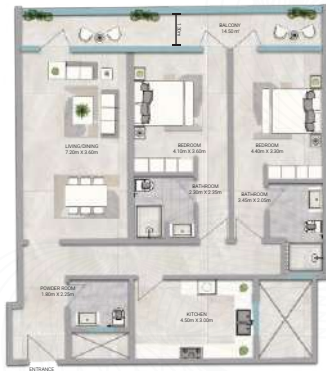

## AMWAJ TOWER

SERIES:	13
SIZES:	1 BHK
TOTAL SQ.FT.	1271.00
TOTAL SQM.	118.08

**Disclaimer:**

- 1- All materials, finishes, dimensions and drawings are approximate. 2- Actual suite area may vary from the stated area. 3- Drawings are not scale.
- 4- Information is subject to change without notice. 5- The developer reserves the right to make revisions/alterations without any liability whatsoever.

## AMWAJ TOWER

SERIES:	14
SIZES:	1 BHK
TOTAL SQ.FT.	1179.61
TOTAL SQM.	109.59

**Disclaimer:**

- 1- All materials, finishes, dimensions and drawings are approximate. 2- Actual suite area may vary from the stated area. 3- Drawings are not scale.  
4- Information is subject to change without notice. 5- The developer reserves the right to make revisions/alterations without any liability whatsoever.

## AMWAJ TOWER

SERIES:	15
SIZES:	2 BHK
TOTAL SQ.FT.	2002.62
TOTAL SQM.	186.05

**Disclaimer:**

- 1- All materials, finishes, dimensions and drawings are approximate.
- 2- Actual suite area may vary from the stated area.
- 3- Drawings are not scale.
- 4- Information is subject to change without notice.
- 5- The developer reserves the right to make revisions/alterations without any liability whatsoever.