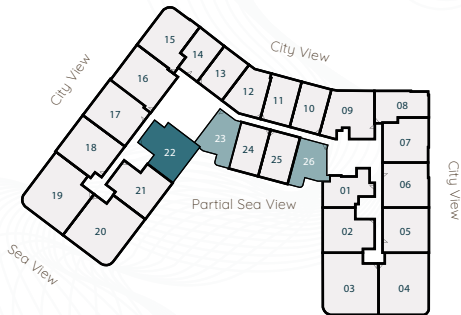

1st floor

- 1 Bedroom
- 2 Bedroom
- 3 Bedroom