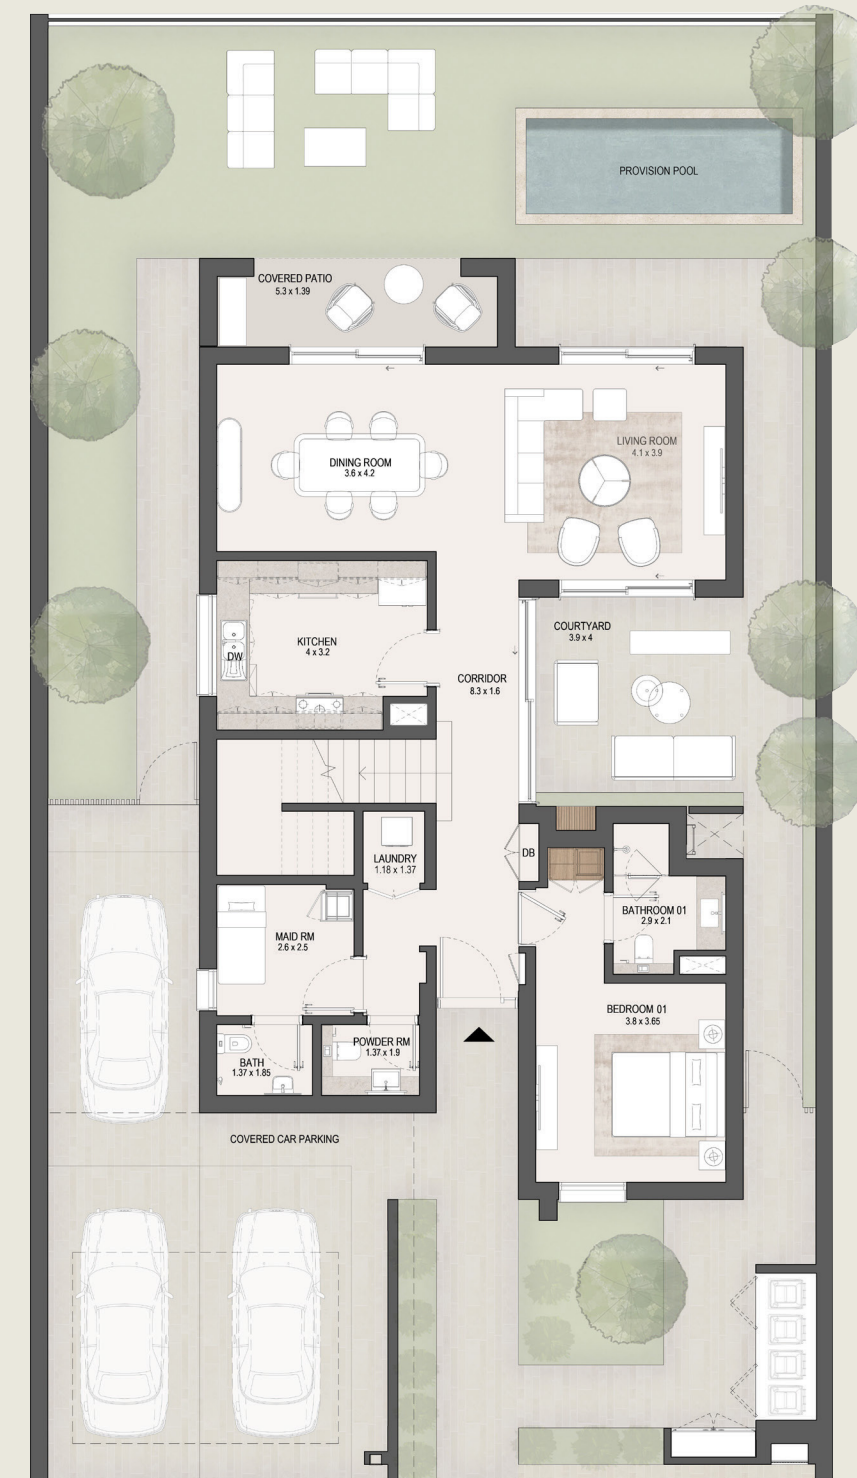

4 BEDROOM VILLA - TYPE 1

INTERNAL AREA	295 sq.m	3181 sq.ft
BALCONY	31 sq.m	333 sq.ft
TOTAL AREA	326 sq.m	3514 sq.ft

MASAR PARK

GROUND FLOOR

FIRST FLOOR

4 BEDROOM VILLA - TYPE 2

INTERNAL AREA	295 sq.m	3181 sq.ft
BALCONY	31 sq.m	333 sq.ft
TOTAL AREA	326 sq.m	3514 sq.ft

GROUND FLOOR

FIRST FLOOR

4 BEDROOM VILLA - TYPE 3

INTERNAL AREA	291 sq.m	3136 sq.ft
BALCONY	31 sq.m	333 sq.ft
TOTAL AREA	322 sq.m	3469 sq.ft

MASAR
PARK

GROUND FLOOR

FIRST FLOOR

5 BEDROOM VILLA - TYPE 1

INTERNAL AREA	370 sq.m	3977 sq.ft
BALCONY	22 sq.m	238 sq.ft
TOTAL AREA	392 sq.m	4215 sq.ft

MASAR PARK

GROUND FLOOR

FIRST FLOOR

5 BEDROOM VILLA - TYPE 2

INTERNAL AREA	370 sq.m	3977 sq.ft
BALCONY	22 sq.m	238 sq.ft
TOTAL AREA	392 sq.m	4215 sq.ft

MASAR
PARK

GROUND FLOOR

FIRST FLOOR

6 BEDROOM VILLA - TYPE 1

INTERNAL AREA	451 sq.m	4850 sq.ft
BALCONY	30 sq.m	326 sq.ft
TOTAL AREA	481 sq.m	5176 sq.ft

MASAR PARK

GROUND FLOOR

FIRST FLOOR