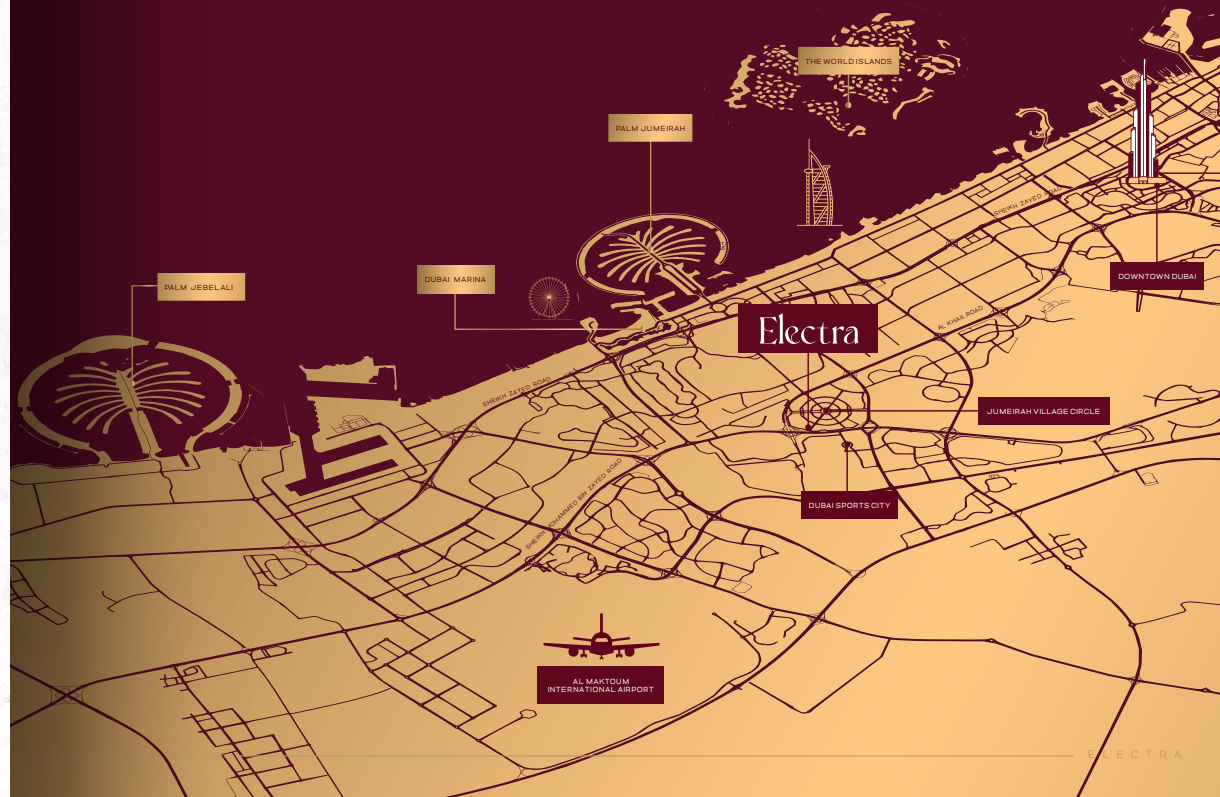

JVC's strategic location, close to major transportation hubs, including Sheikh Mohammed Bin Zayed Road, Al Khail Road, and Hessa Street, ensures seamless connectivity to Dubai's key destinations. Residents will surely enjoy convenient access to all that Dubai has to offer.

0-5

MINUTES

- Dubai Sports City
- Dubai International Cricket Stadium
- Dubai Auto drone
- Jumeirah Village Triangle
- Arjan
- Emirates Hills
- Jumeirah Golf Estates Golf & Country Club

10-15

MINUTES

- Burj Al Arab
- Palm Jumeirah
- Production City
- Motor City
- Al Barsha
- Dubai Studio City
- Al Furjan

15-25

MINUTES

- Downtown / Burj Khalifa
- Business Bay
- Dubai Investments Park
- Dubai Investments Park
- Al Makhtoum International Airport
- IMG Worlds of Adventure
- Global Village
- Expo 2020

MALLS

- Circle Mall JVC
- City Centre Meaisem
- Dubai Hills Mall
- Al Barsha Mall
- Mall of the Emirates
- City Land Mall

SCHOOLS

- JSS International School
- Sunmarke School
- Gems Founders School
- Dwight School Dubai
- Gems Metropole School
- King's School Al Barsha

HOSPITALS

- Saudi German Hospital
- Emirates Hospital Day Surgery
- Mediclinic Parkview Hospital
- NMC Royal Hospital
- King's College Hospital London