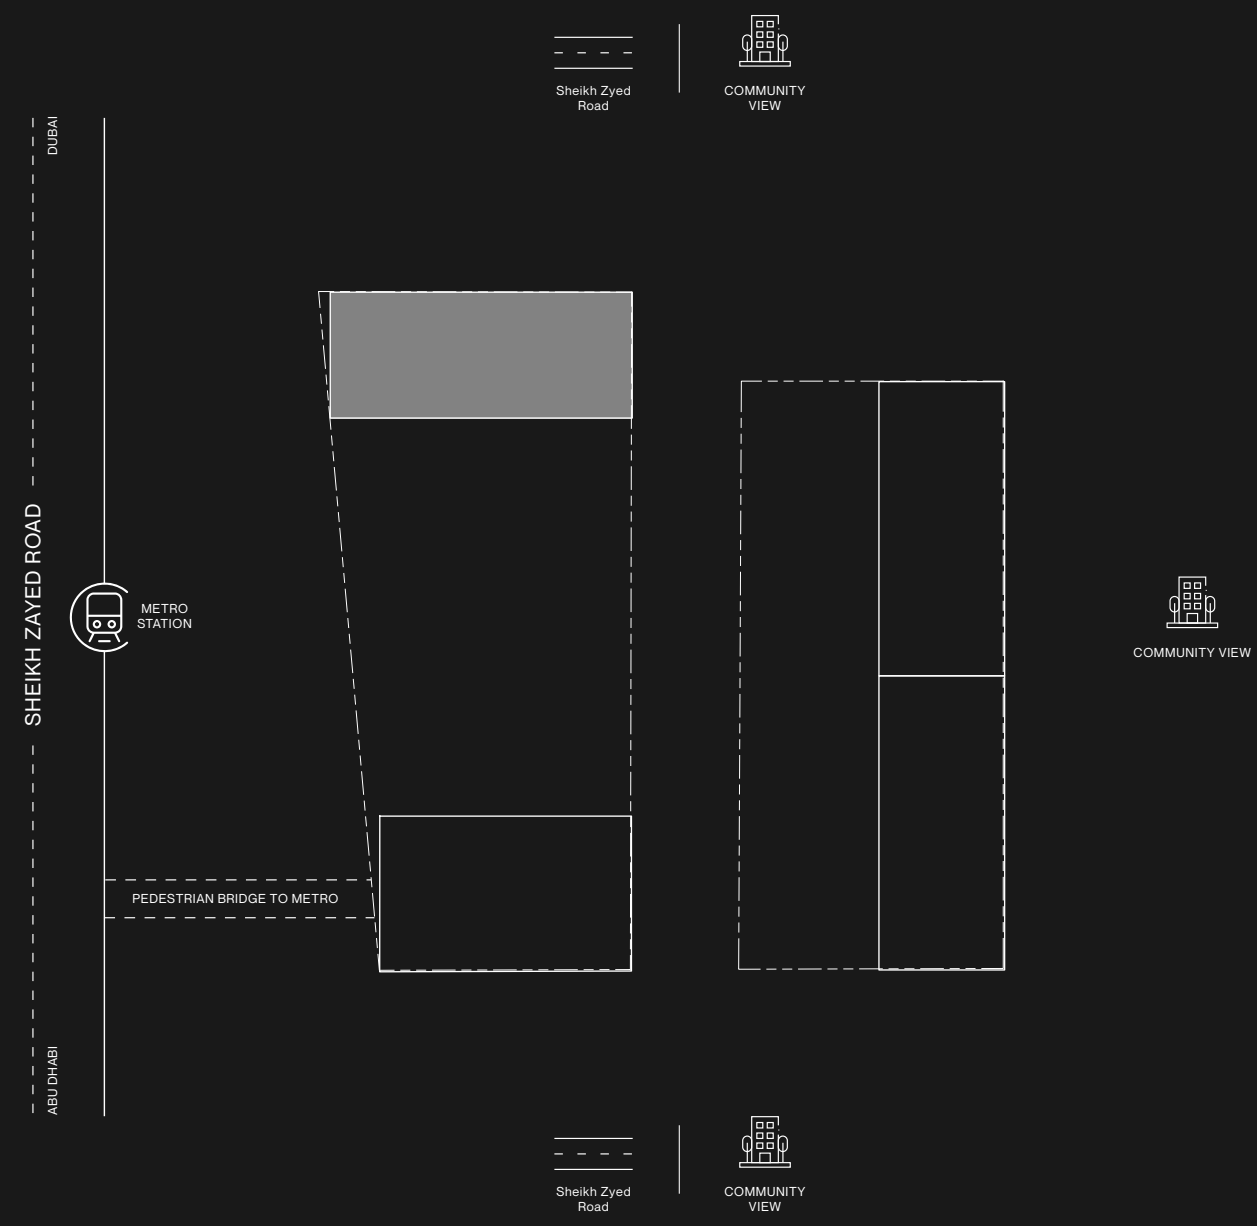

RAW DISTRICT DUBAI

R
15
14
13
12
11
10
9
8
7
6
5
4
3
2
1
P5
P4
P3
P2
P1
G

LEVEL 15 TOWER C