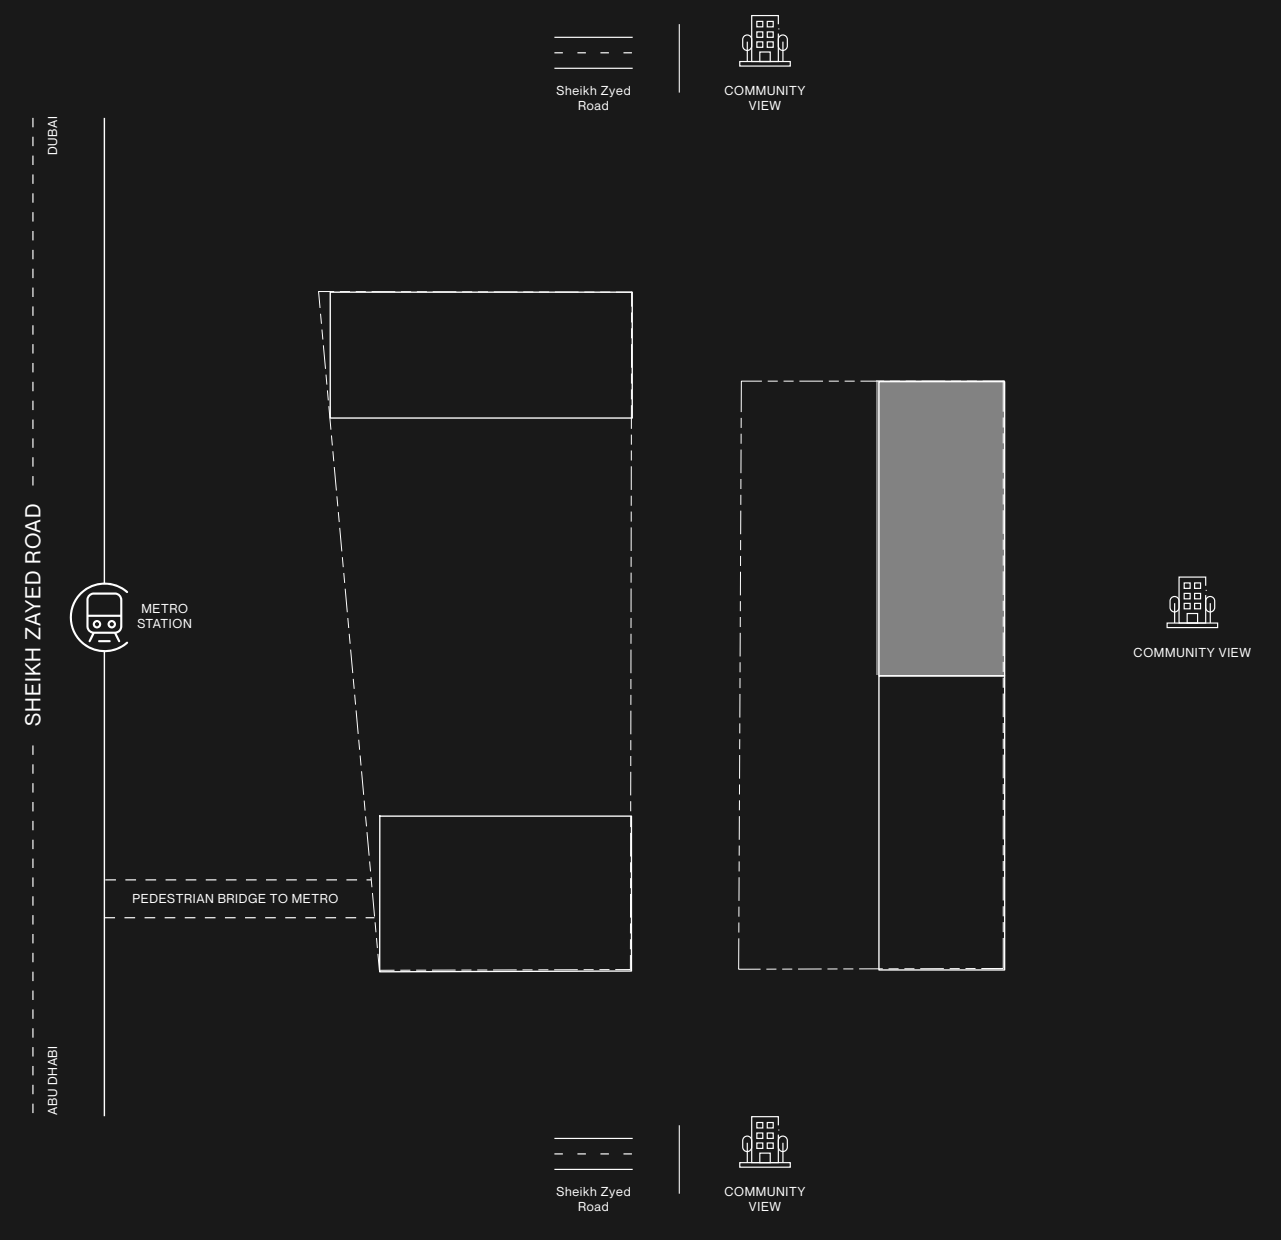

RAW DISTRICT DUBAI

- STUDIO
- 1 BEDROOM
- 2 BEDROOM

R
15
14
13
12
11
10
9
8
7
6
5
4
3
2
1
P5
P4
P3
P2
P1
G

LEVEL 5 TOWER B

RAW DISTRICT DUBAI

LEVEL 6
TOWER B

- STUDIO
- 1 BEDROOM
- 2 BEDROOM
- 3 BEDROOM

RAW DISTRICT DUBAI