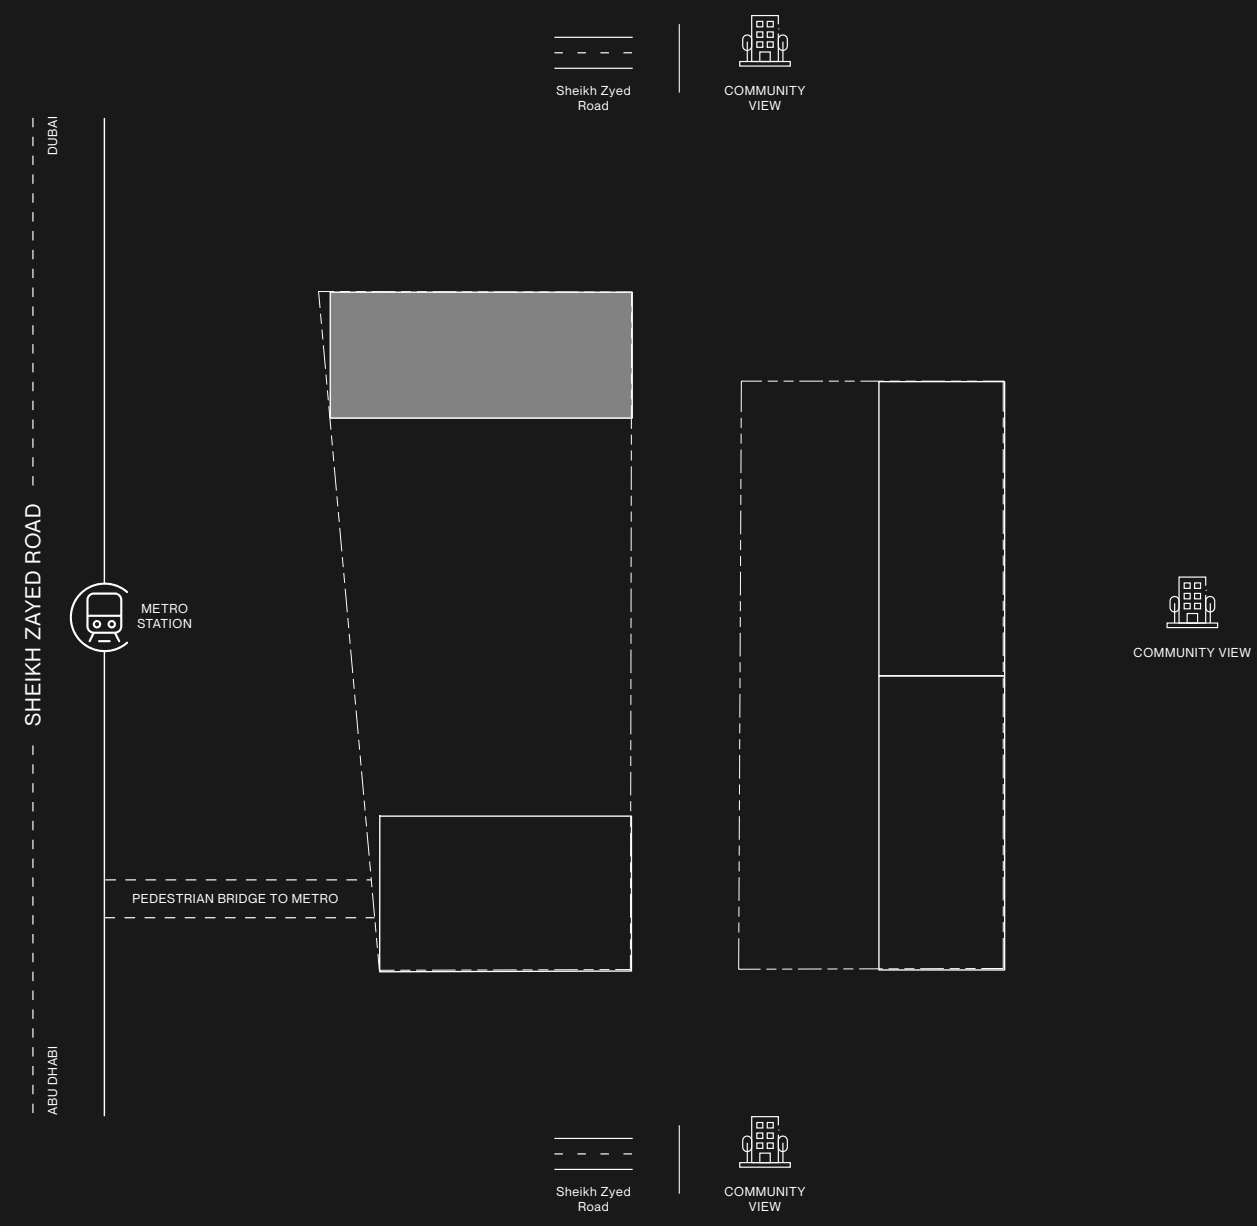

- STUDIO
- 1 BEDROOM
- 2 BEDROOM

LEVEL 1 TOWER C

RAW DISTRICT DUBAI

- STUDIO
- 1 BEDROOM
- 2 BEDROOM
- 3 BEDROOM

R
15
14
13
12
11
10
9
8
7
6
5
4
3
2
1
P5
P4
P3
P2
P1
G

LEVEL 2 TOWER C

LEVEL 2 TOWER C

RAW DISTRICT DUBAI