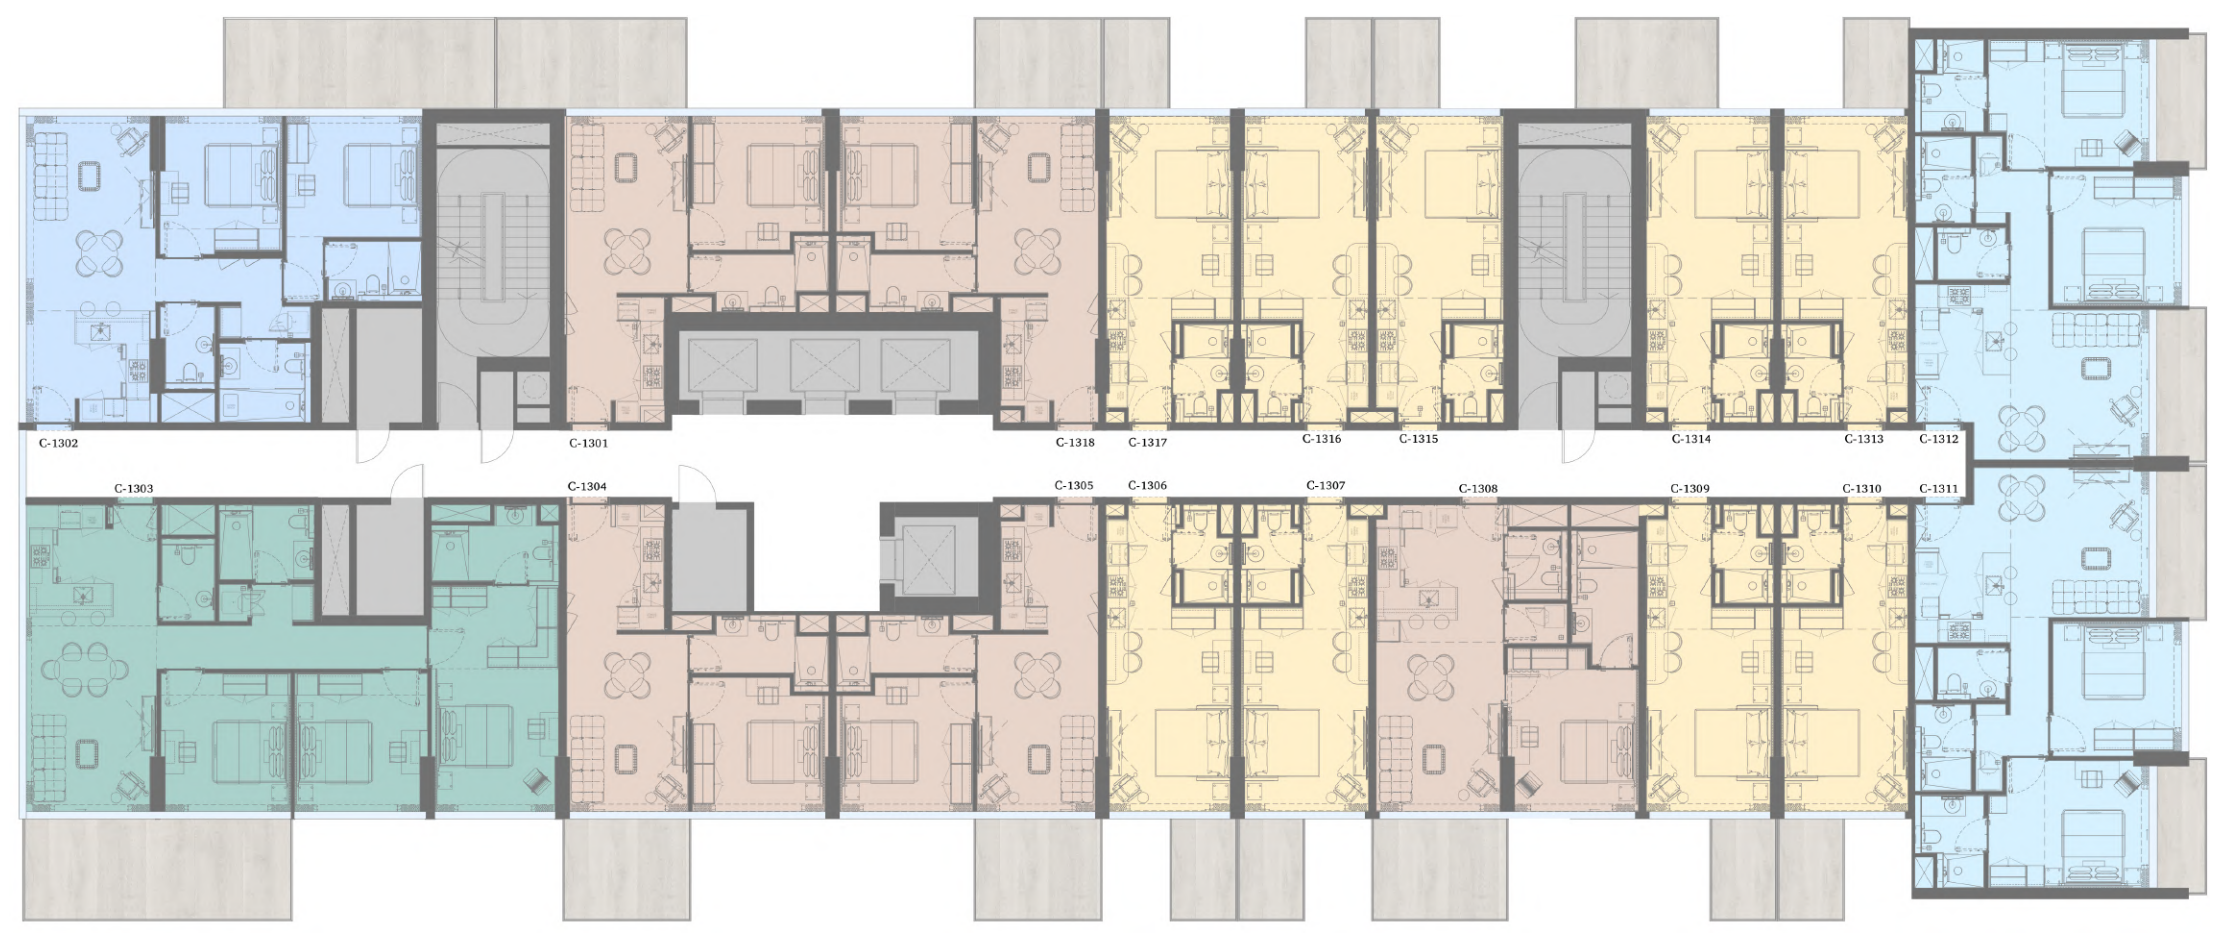

LEVEL 12 TOWER C

- STUDIO
- 1 BEDROOM
- 2 BEDROOM
- 3 BEDROOM

RAW DISTRICT DUBAI

R
15
14
13
12
11
10
9
8
7
6
5
4
3
2
1
P5
P4
P3
P2
P1
G

LEVEL 13 TOWER C

- STUDIO
- 1 BEDROOM
- 2 BEDROOM
- 3 BEDROOM

RAW DISTRICT DUBAI

- STUDIO
- 1 BEDROOM
- 2 BEDROOM
- 3 BEDROOM

RAW DISTRICT DUBAI

- ① Leisure Pool with Infinity Edge (25x6m)
- ② Pool Seat
- ③ Roof Swing Lounge
- ④ BBQ & Dining Area
- ⑤ Outdoor Working & Bar Area
- ⑥ Outdoor Lounge Seat
- ⑦ Pocket Lounge Seat
- ⑧ POD Ramp
- ⑨ Outdoor Cinema and Function Lounge