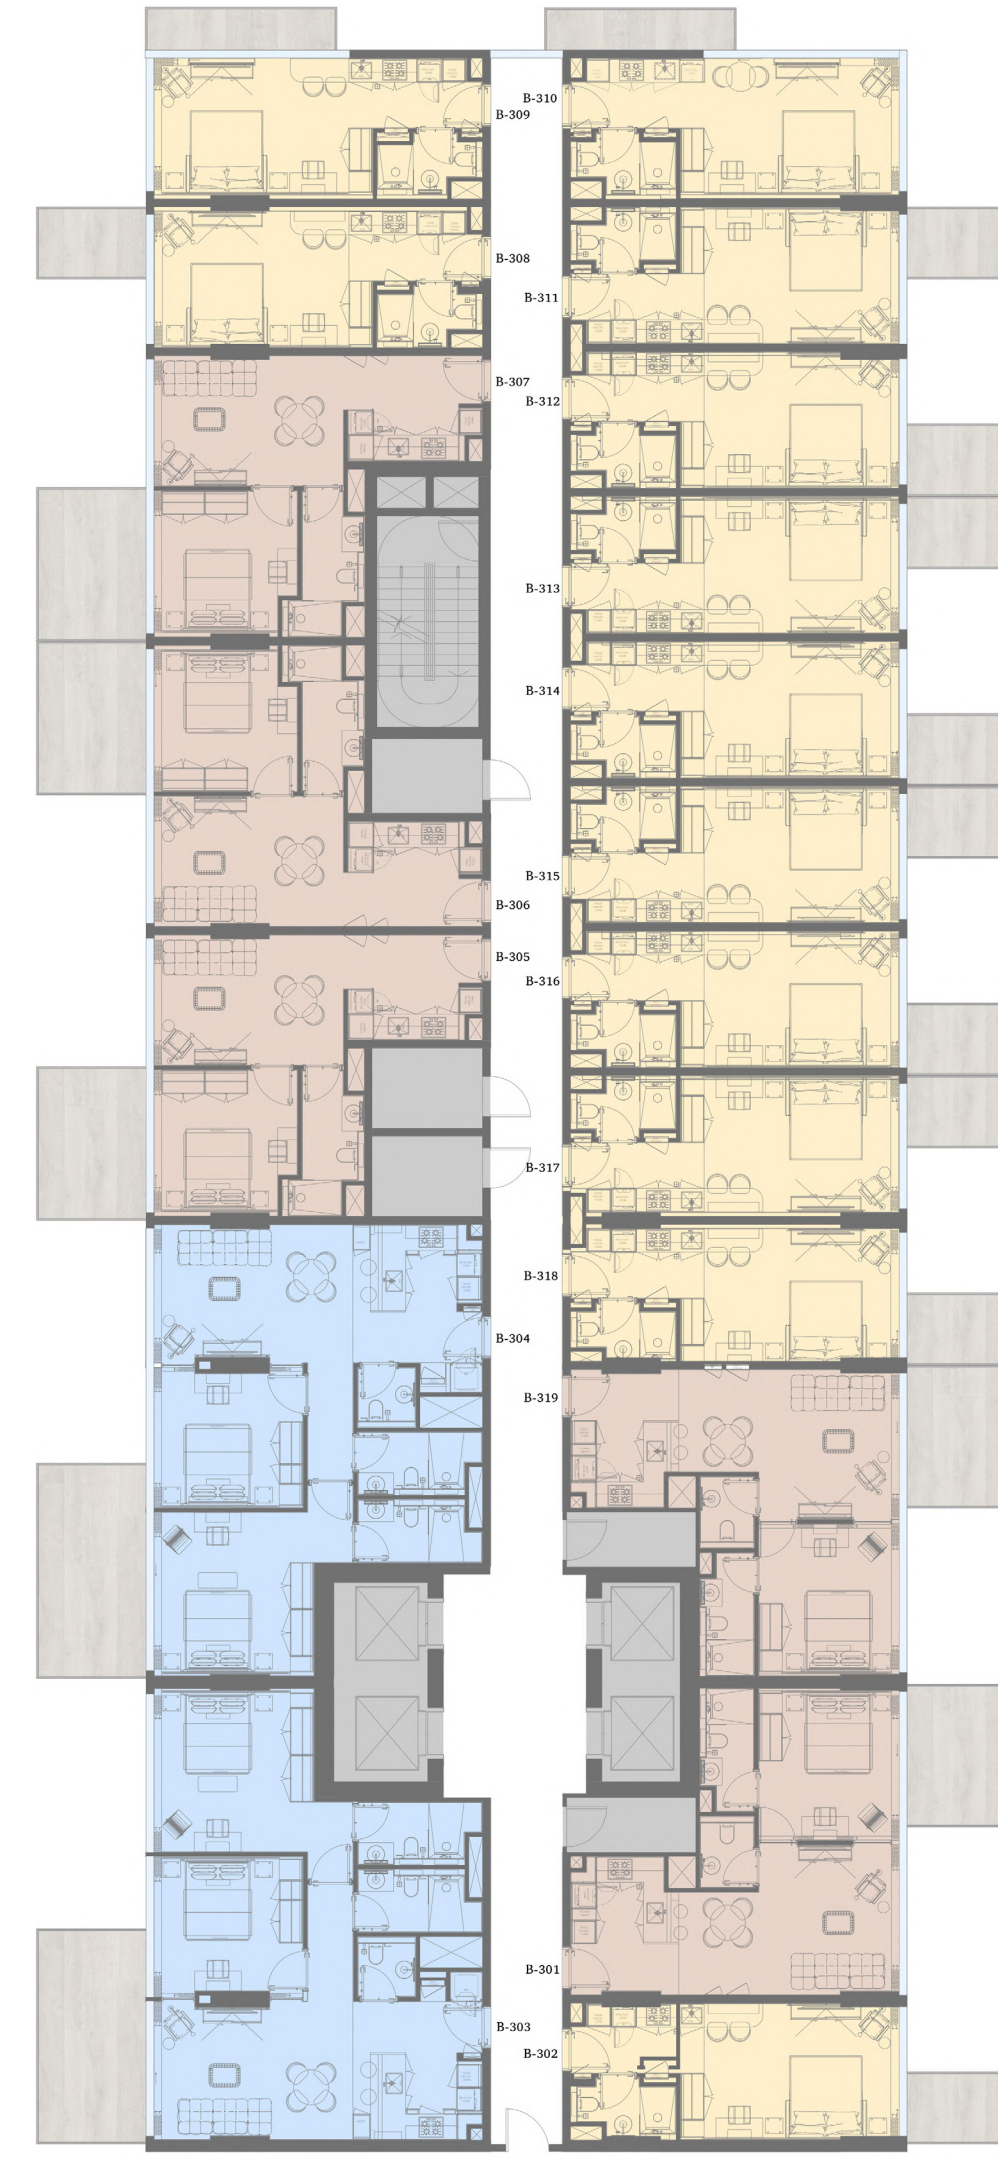

- MAJLIS
- GYM
- STUDIO
- 1 BEDROOM
- 2 BEDROOM
- 3 BEDROOM

Indoor Amenities

- #### Majlis – Clubhouse
- Bar Counter
 - Communal Table
 - Lounge Seating Areas

Residential Gym

- Strength Zone
- Cardio Zone
- Stretch Zone
- Pilates

R
15
14
13
12
11
10
9
8
7
6
5
4
3
2
1
P5
P4
P3
P2
P1
G

LEVEL 1 TOWER B

RAW DISTRICT DUBAI

- STUDIO
- 1 BEDROOM
- 2 BEDROOM

R
15
14
13
12
11
10
9
8
7
6
5
4
3
2
1
P5
P4
P3
P2
P1
G

LEVEL 2 TOWER B

RAW DISTRICT DUBAI

- STUDIO
- 1 BEDROOM
- 2 BEDROOM

R
15
14
13
12
11
10
9
8
7
6
5
4
3
2
1
P5
P4
P3
P2
P1
G

LEVEL 3 TOWER B

RAW DISTRICT DUBAI

R
15
14
13
12
11
10
9
8
7
6
5
4
3
2
1
P5
P4
P3
P2
P1
G

LEVEL 4 TOWER B

- STUDIO
- 1 BEDROOM
- 2 BEDROOM