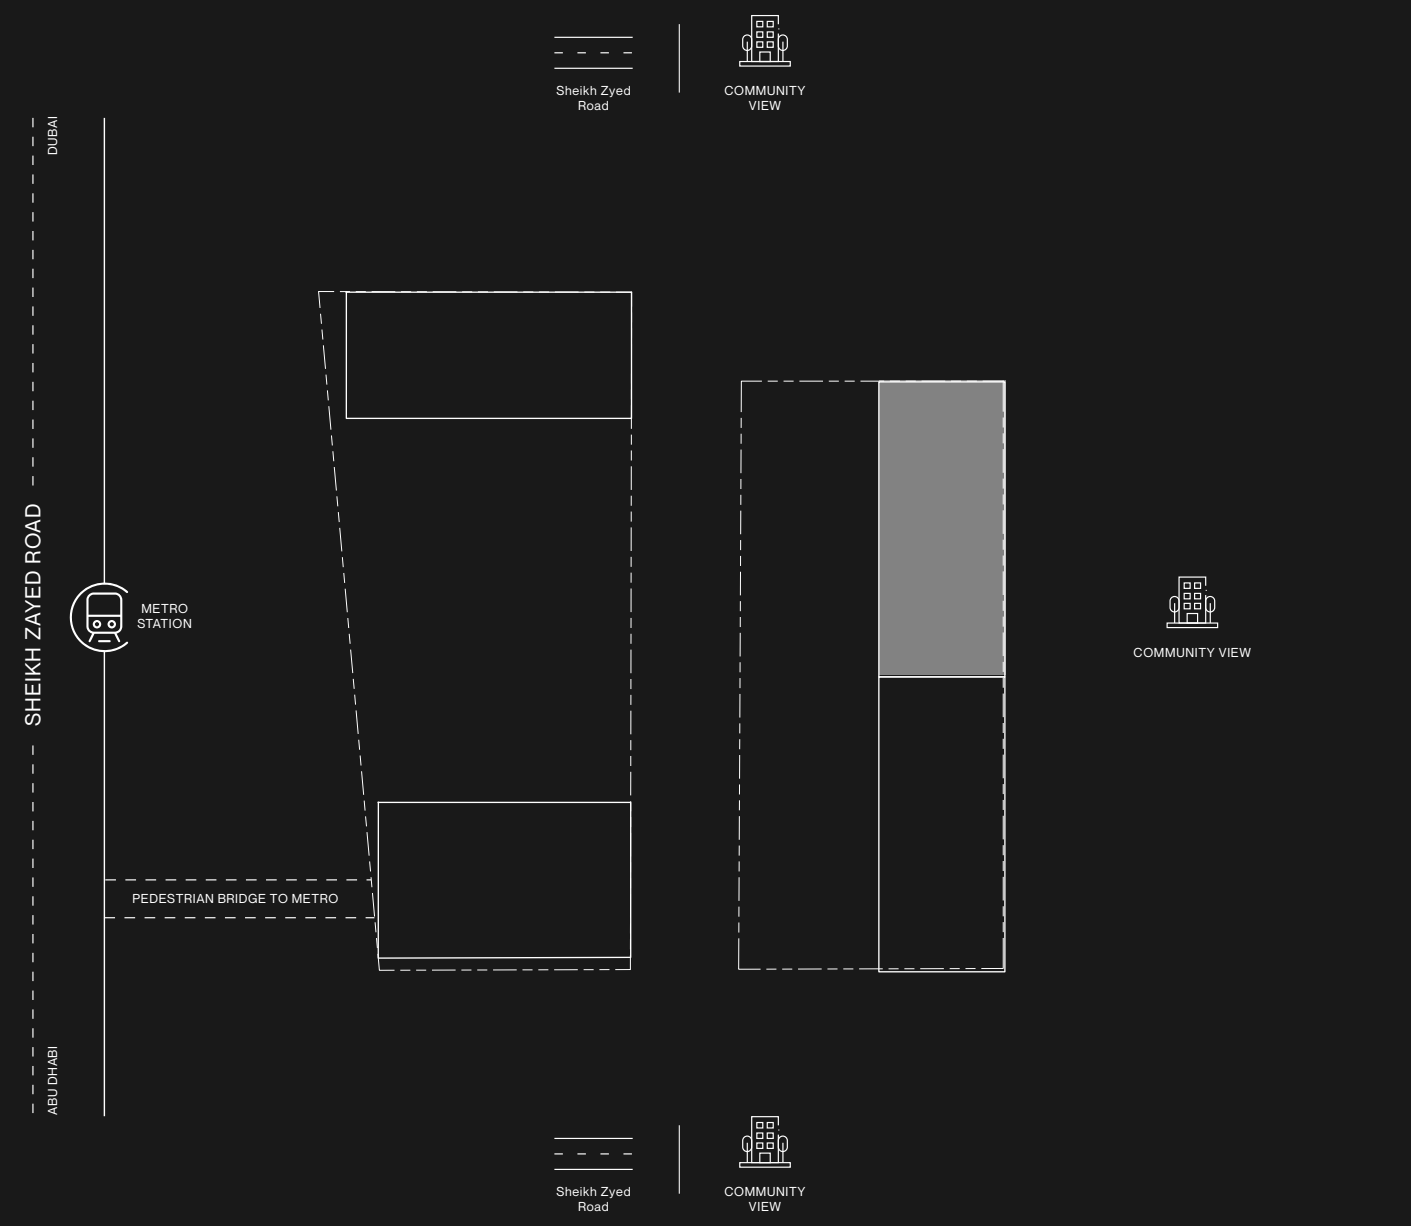

- STUDIO
- 1 BEDROOM
- 2 BEDROOM
- 3 BEDROOM

R
15
14
13
12
11
10
9
8
7
6
5
4
3
2
1
P5
P4
P3
P2
P1
G

LEVEL 7 TOWER B

RAW DISTRICT DUBAI

R
15
14
13
12
11
10
9
8
7
6
5
4
3
2
1
P5
P4
P3
P2
P1
G

LEVEL 8 TOWER B