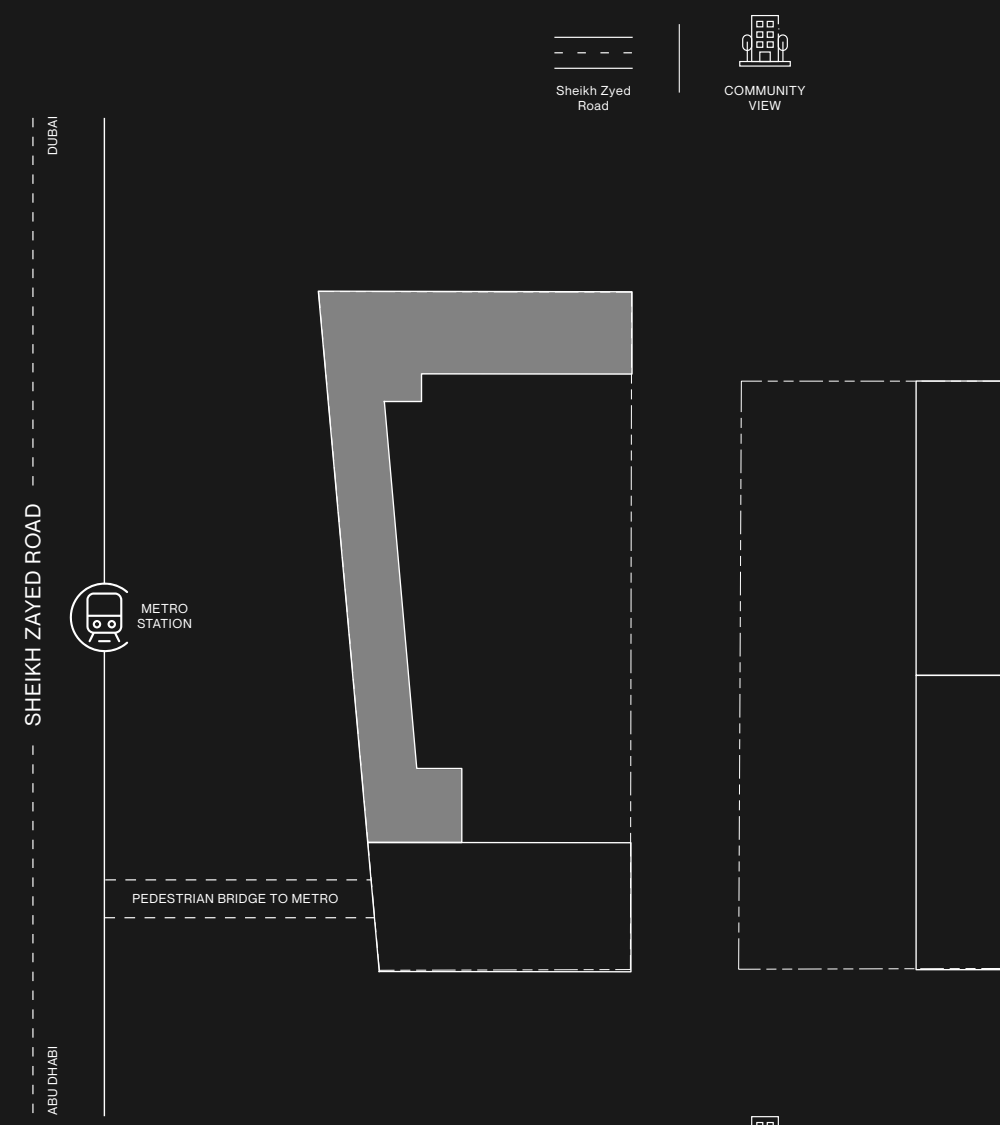

R		
15		
14		
13		
12		
11		
10		
9		
8		
7		
6		
5		
4		
3		
2		
1		
P5		
P4		
P3		
P2		
P1		
G		

**PODIUM 4
TOWER C**

**RAW
DISTRICT
DUBAI**

- STUDIO
- 1 BEDROOM
- 2 BEDROOM

IMTIAZ