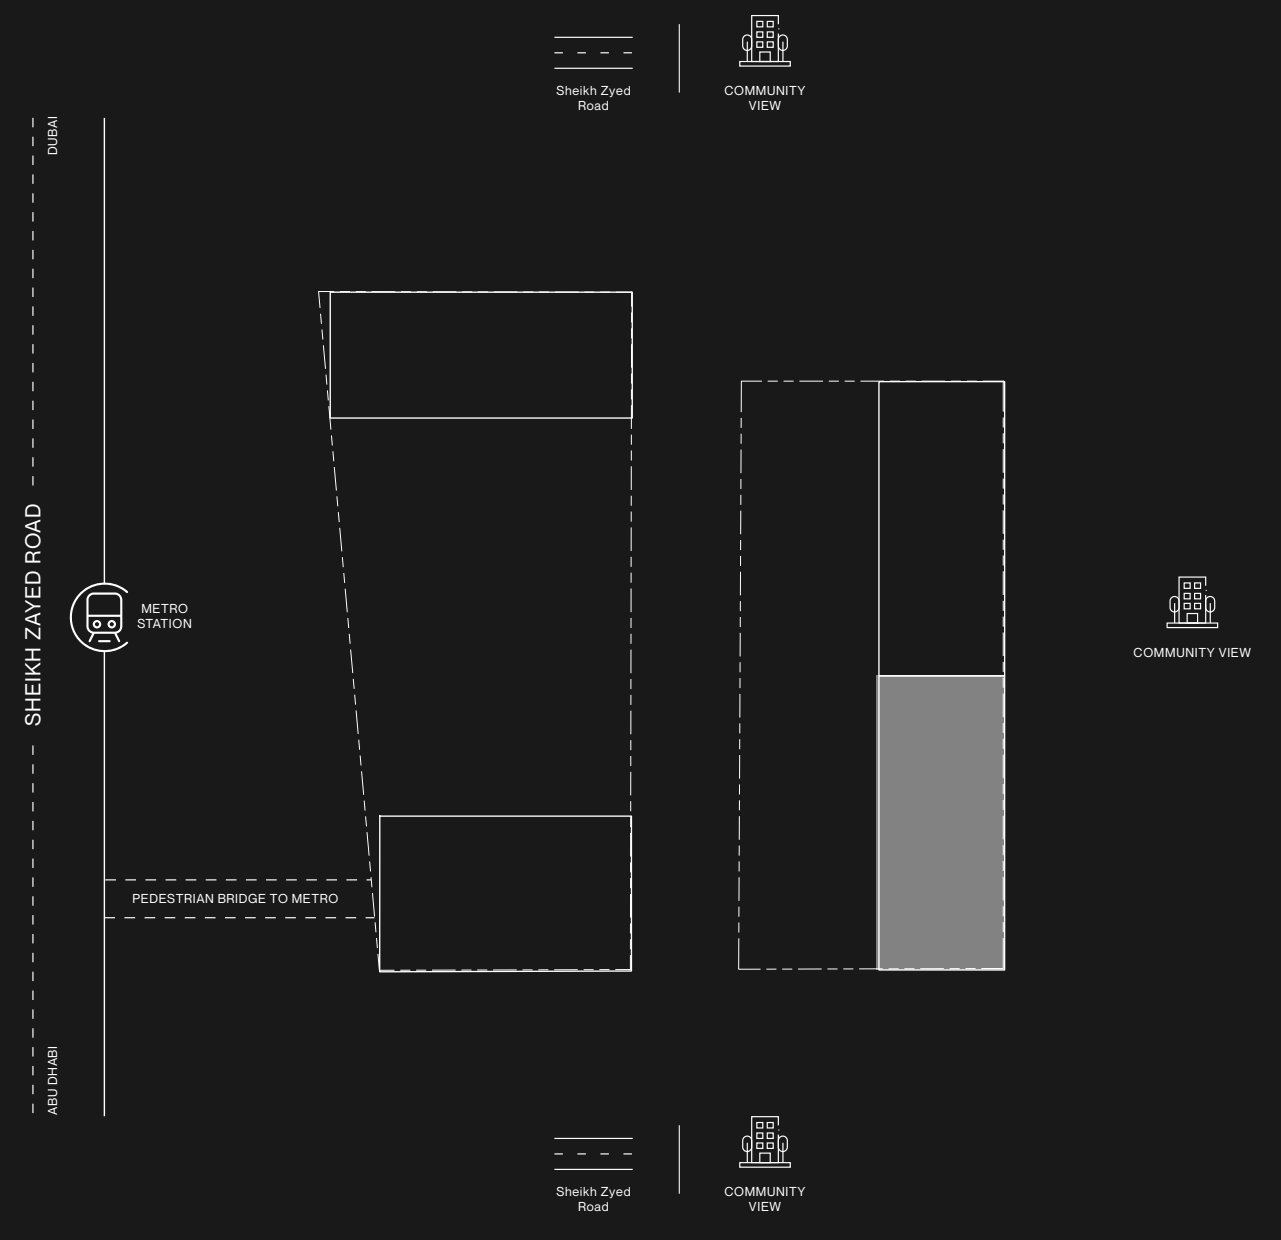

LEVEL 1 TOWER A

R
15
14
13
12
11
10
9
8
7
6
5
4
3
2
1
P5
P4
P3
P2
P1
G

RAW DISTRICT DUBAI

- STUDIO
- 1 BEDROOM
- 2 BEDROOM

R
15
14
13
12
11
10
9
8
7
6
5
4
3
2
1
P5
P4
P3
P2
P1
G

LEVEL 2 TOWER A

RAW DISTRICT DUBAI