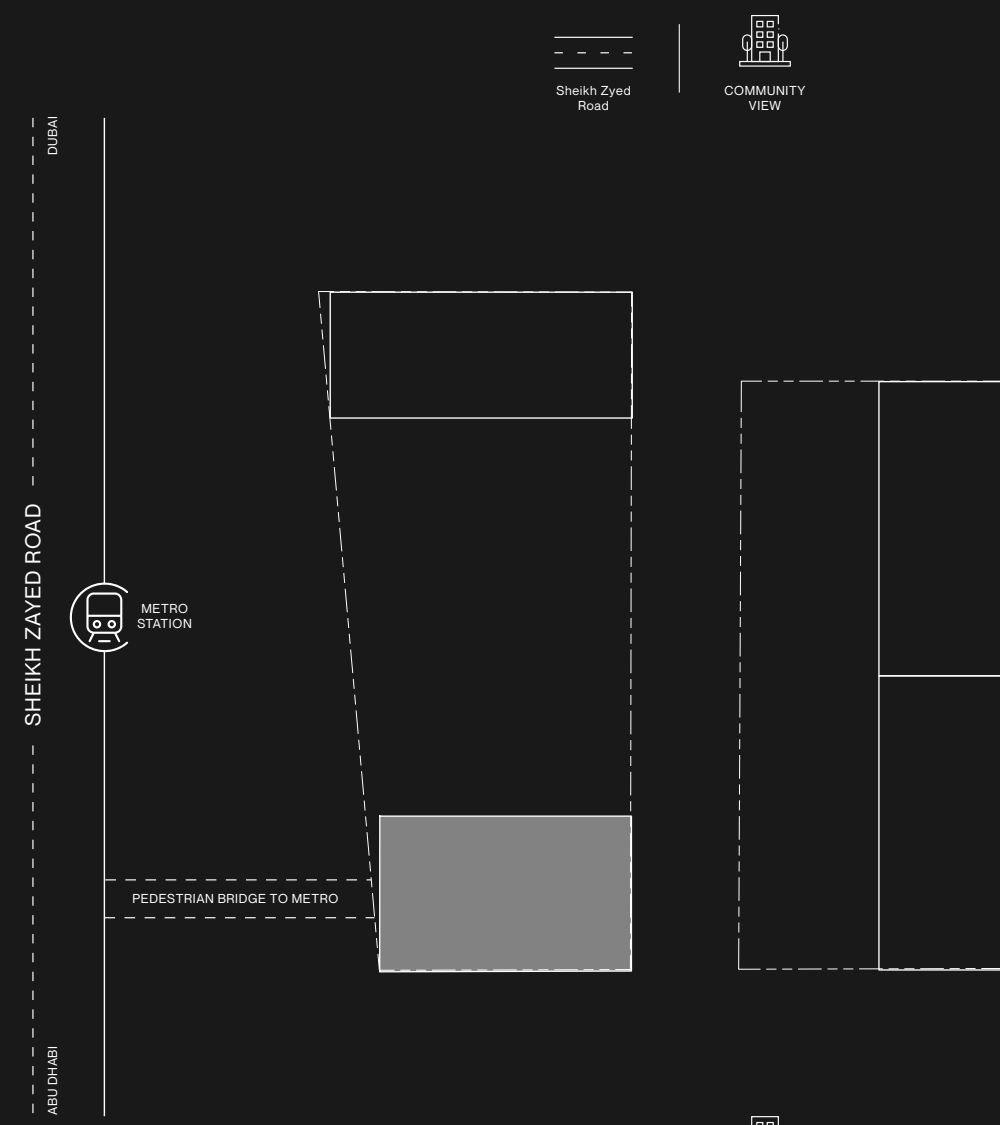

LEVEL 11 TOWER D

R
15
14
13
12
11
10
9
8
7
6
5
4
3
2
1
P5
P4
P3
P2
P1
G

R
15
14
13
12
11
10
9
8
7
6
5
4
3
2
1
P5
P4
P3
P2
P1
G

RAW DISTRICT DUBAI

LEVEL 12 TOWER D

Office

R	
15	
14	
13	
12	
11	
10	
9	
8	
7	
6	
5	
4	
3	
2	
1	
P5	
P4	
P3	
P2	
P1	
G	

LEVEL 13
TOWER D

RAW
DISTRICT
DUBAI

IMTIAZ

Office

RAW DISTRICT DUBAI

Office

LEVEL 14 TOWER D

R	
15	
14	
13	
12	
11	
10	
9	
8	
7	
6	
5	
4	
3	
2	
1	
P5	
P4	
P3	
P2	
P1	
G	

LEVEL 15
TOWER D

RAW
DISTRICT
DUBAI

IMTIAZ

Office

R
15
14
13
12
11
10
9
8
7
6
5
4
3
2
1
P5
P4
P3
P2
P1
G

LEVEL R
TOWER D

RAW DISTRICT DUBAI

- 01 Coffee Break Lounge & Gathering Area
- 02 Edible & Lunch Garden
- 03 Meeting Pavilion
- 04 Water Feature Plaza (Convertible to a Dry Plaza)
- 05 Movable Glowing Cube Seats
- 06 Co-working Bar Integrate with Tree and Water Feature
- 07 Quiet Space