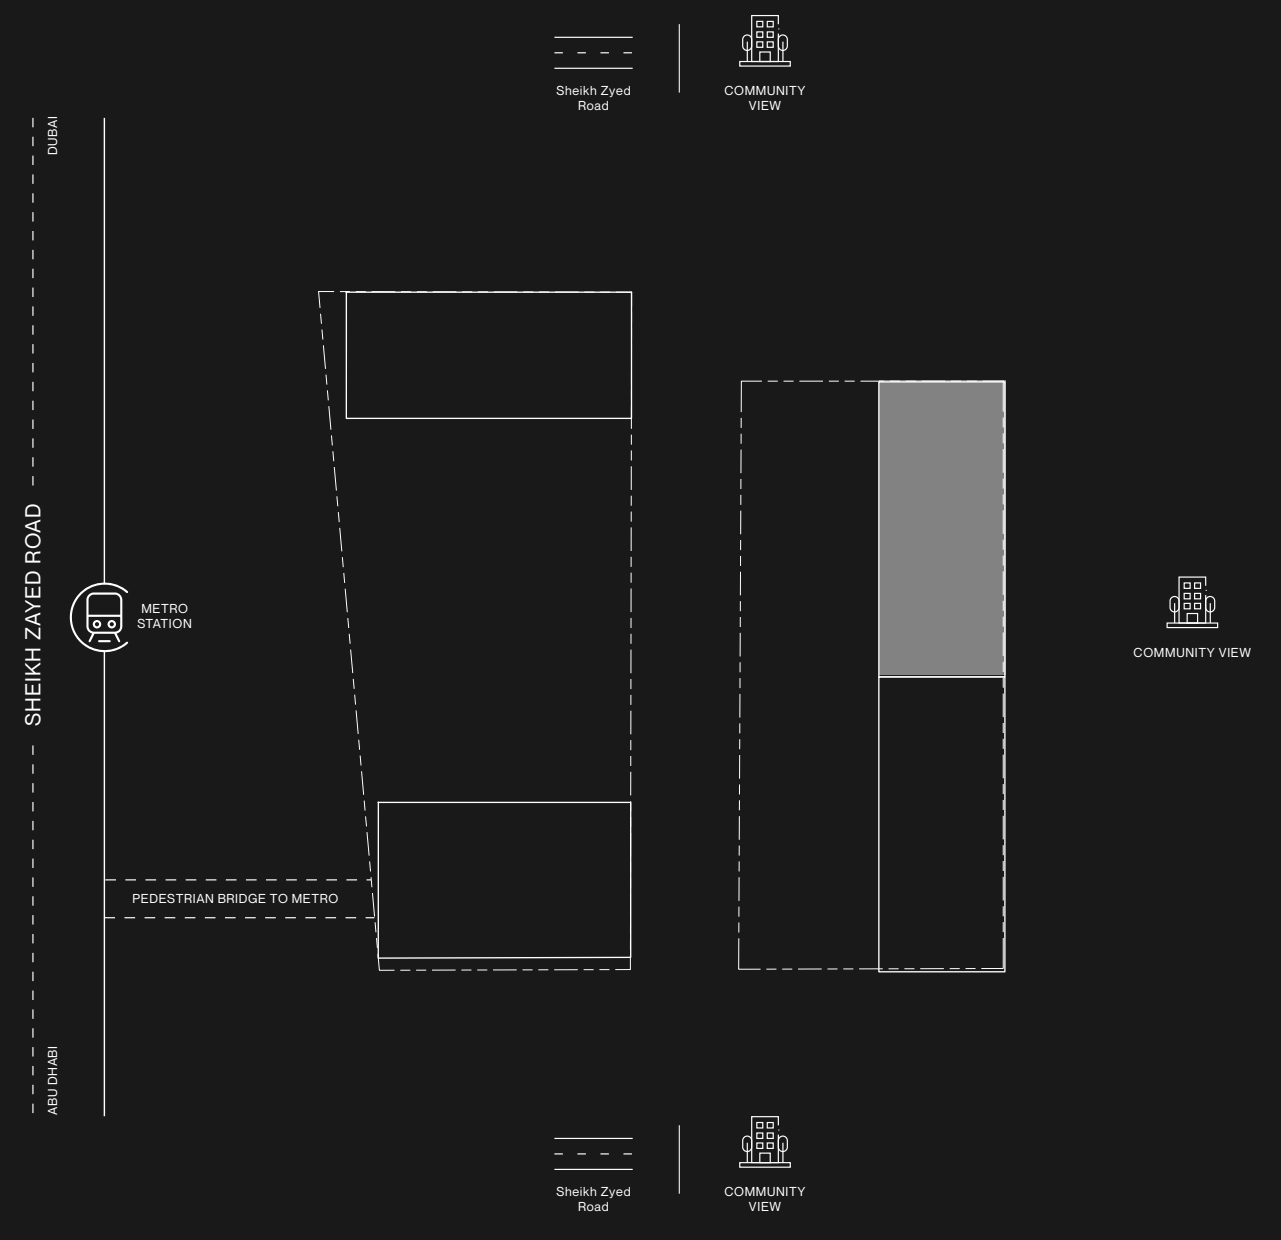

- STUDIO
- 1 BEDROOM
- 2 BEDROOM
- 3 BEDROOM

RAW DISTRICT DUBAI

- STUDIO
- 1 BEDROOM
- 2 BEDROOM
- 3 BEDROOM

R
15
14
13
12
11
10
9
8
7
6
5
4
3
2
1
P5
P4
P3
P2
P1
G

LEVEL 9 TOWER B

RAW DISTRICT DUBAI

- STUDIO
- 1 BEDROOM
- 2 BEDROOM
- 3 BEDROOM