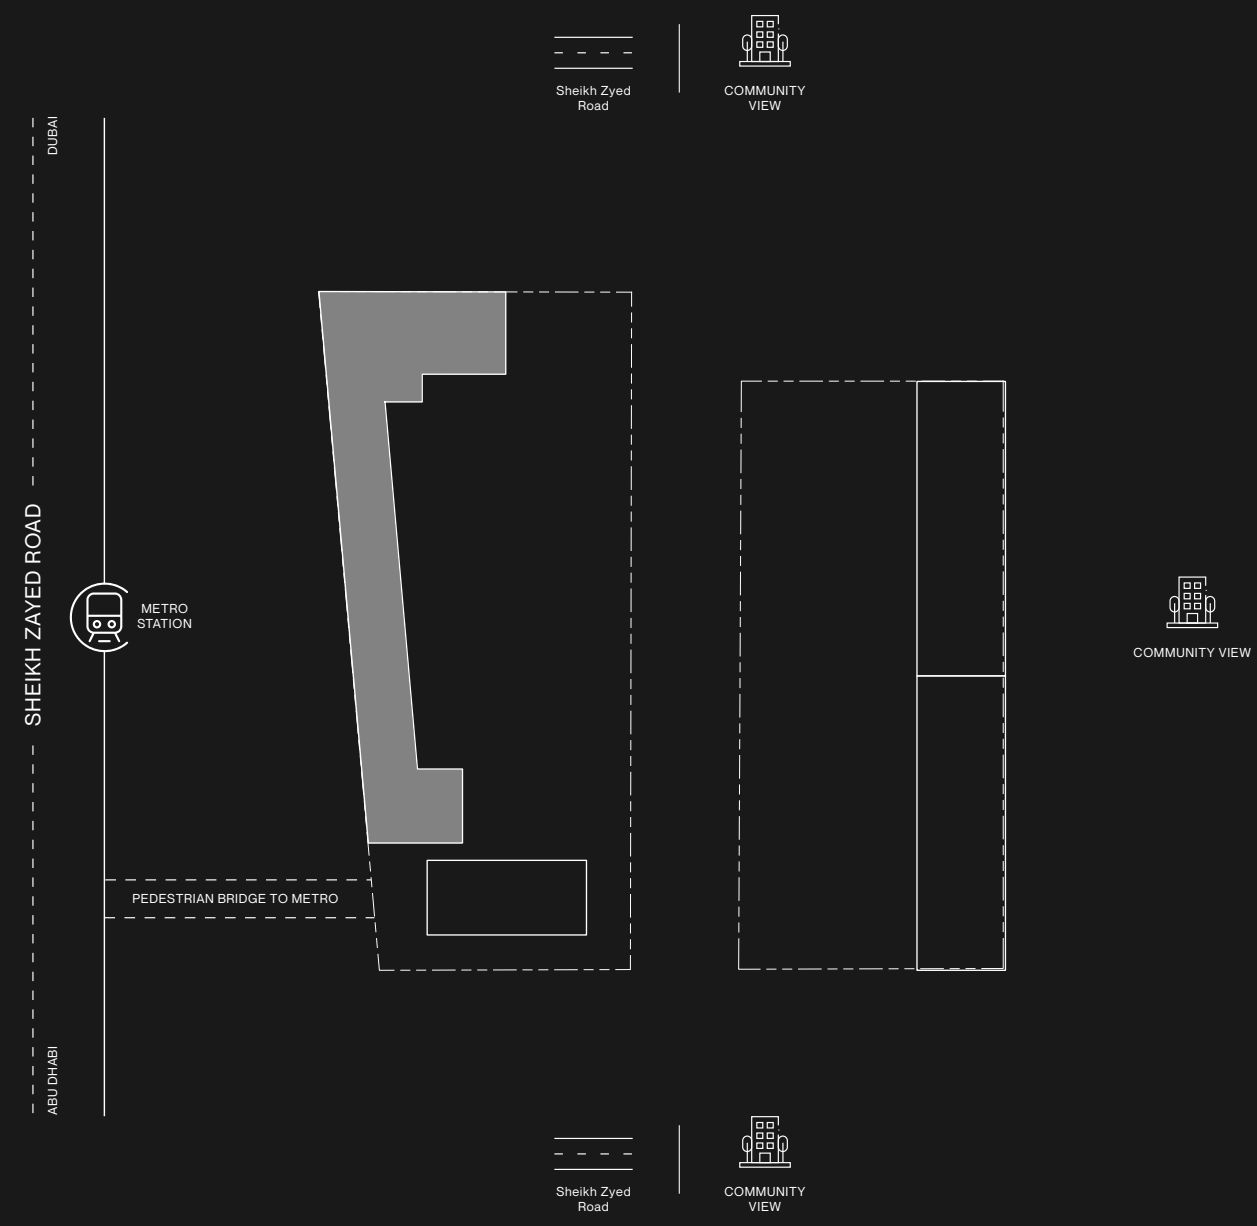

Social Hub

- The Vault
- F&B Restaurants
- The inner parks dining area
- Grooming quarter
- Salon
- Feature Staircase and Lift
- Sunken Seating and The Inner Circle
- Outdoor F&B with dining
- Grab and Go
- Bakery
- Coffee Corner (6AM Coffee Club)
- The Raw District Table
- The internal parks dinner

Office Gallery Lobby

- The Vault
- Seating Lounge Area
- Game District
- Casual co-working spaces
- Male Washroom
- Female Washroom
- POD Toilet
- Main Lift Lobby
- Reception Lobby
- Imtiaz Art Collection

IMTIAZ

Mezzanine floor Amenities

Gym – Raw Theory

- Gym Reception
- Refreshment Lounge Area
- Pantry
- Male Toilets and Changing Rooms with steam and ice bath
- Female Toilets Changing Rooms with steam and ice bath
- Male Lockers
- Female Lockers
- Spinning Room
- AI Power Gym
- Zumba Area
- Meditation Area
- Pilates Area
- Cardio Zone
- Strength Zone
- Stretching Zone
- RAW 15 Minutes
- HIIT Equipment / Training
- Yoga Area with Hammock