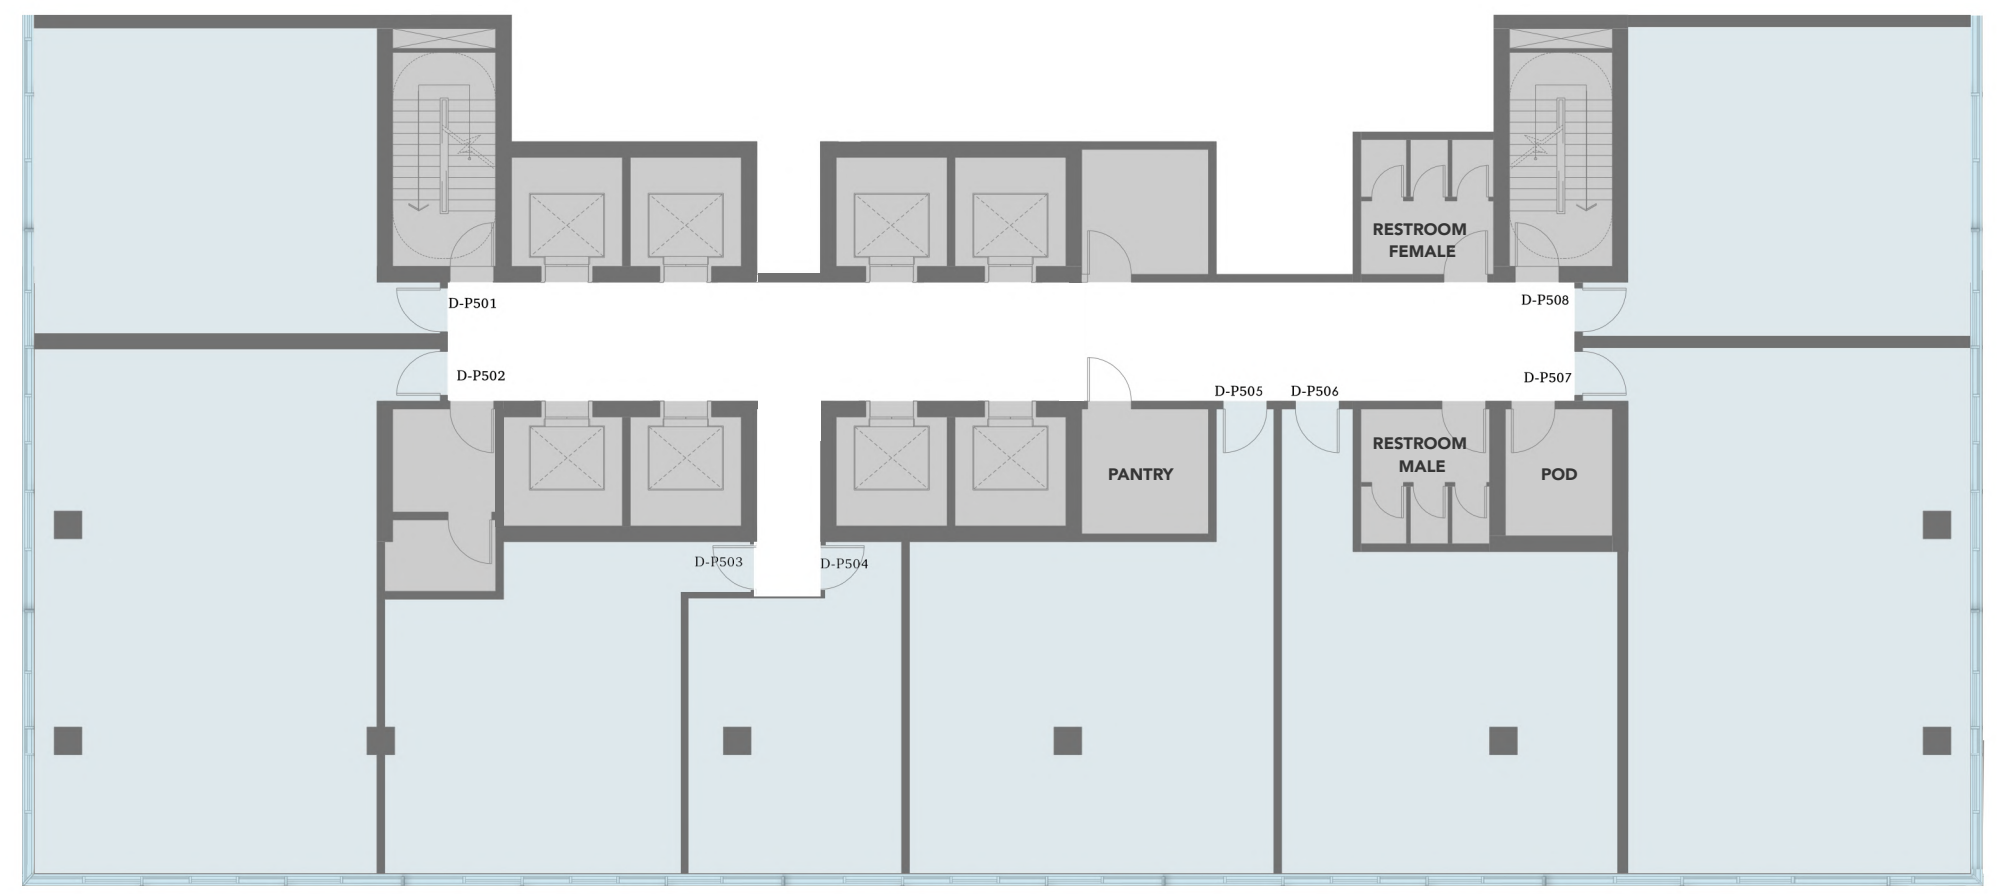

R	
15	
14	
13	
12	
11	
10	
9	
8	
7	
6	
5	
4	
3	
2	
1	
P5	
P4	
P3	
P2	
P1	
G	

PODIUM 5
TOWER D

RAW
DISTRICT
DUBAI

IMTIAZ

Office