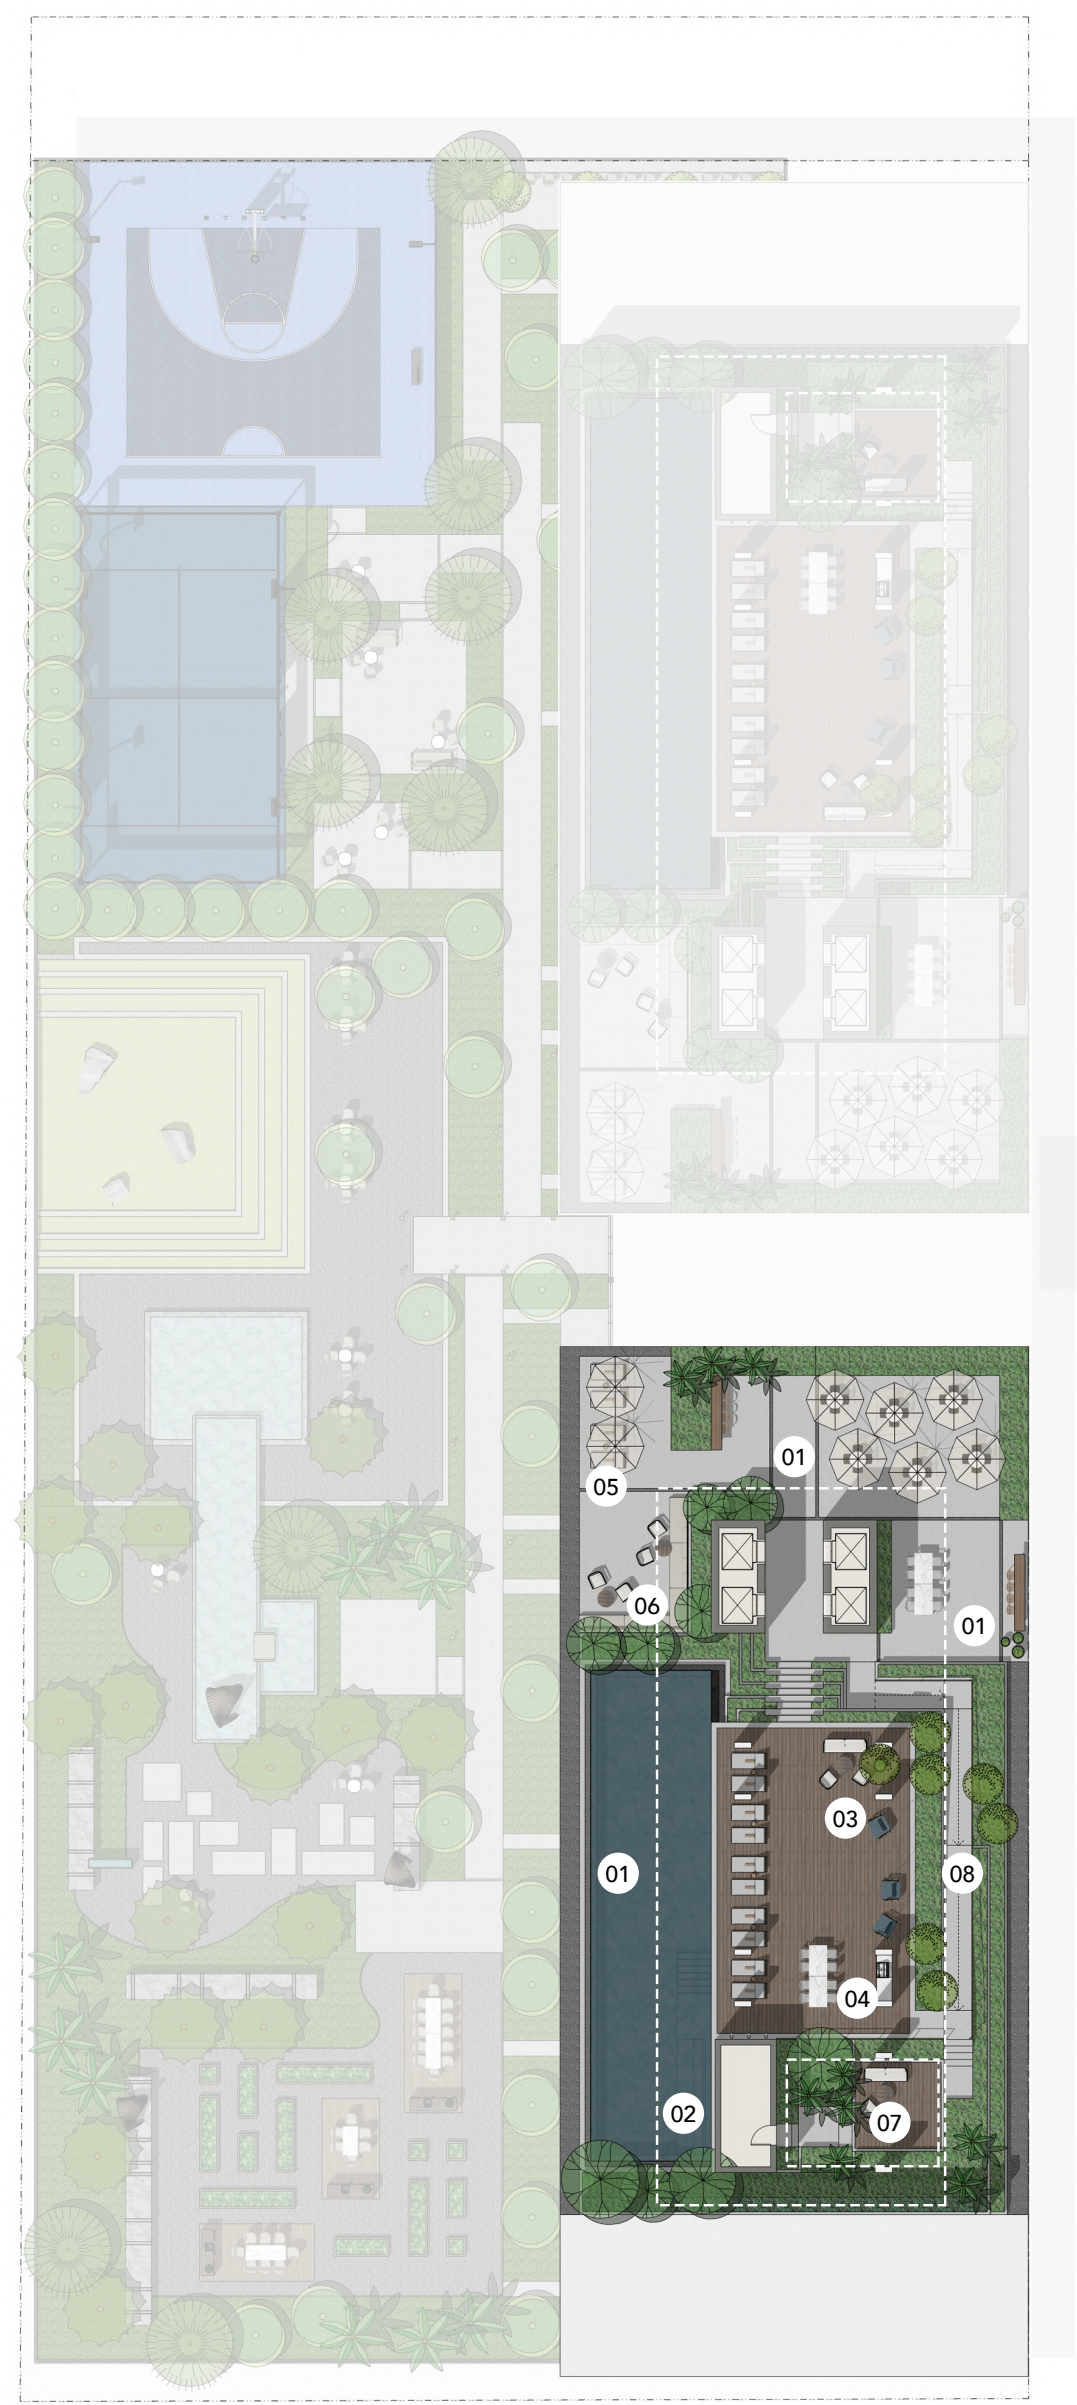

IMTIAZ

RAW DISTRICT DUBAI

- STUDIO
- 1 BEDROOM
- 2 BEDROOM

R	
15	
14	
13	
12	
11	
10	
9	
8	
7	
6	
5	
4	
3	
2	
1	
P5	
P4	
P3	
P2	
P1	
G	

LEVEL 15 TOWER A

R
15
14
13
12
11
10
9
8
7
6
5
4
3
2
1
P5
P4
P3
P2
P1
G

LEVEL R
TOWER A

RAW DISTRICT DUBAI

Outdoor Amenities

- 01 Leisure Pool with Infinity Edge (25x6m)
- 02 Pool Seat
- 03 Roof Swing Lounge
- 04 BBQ & Dining Area
- 05 Outdoor Working & Bar Area
- 06 Outdoor Lounge Seat
- 07 Pocket Lounge Seat
- 08 POD Ramp