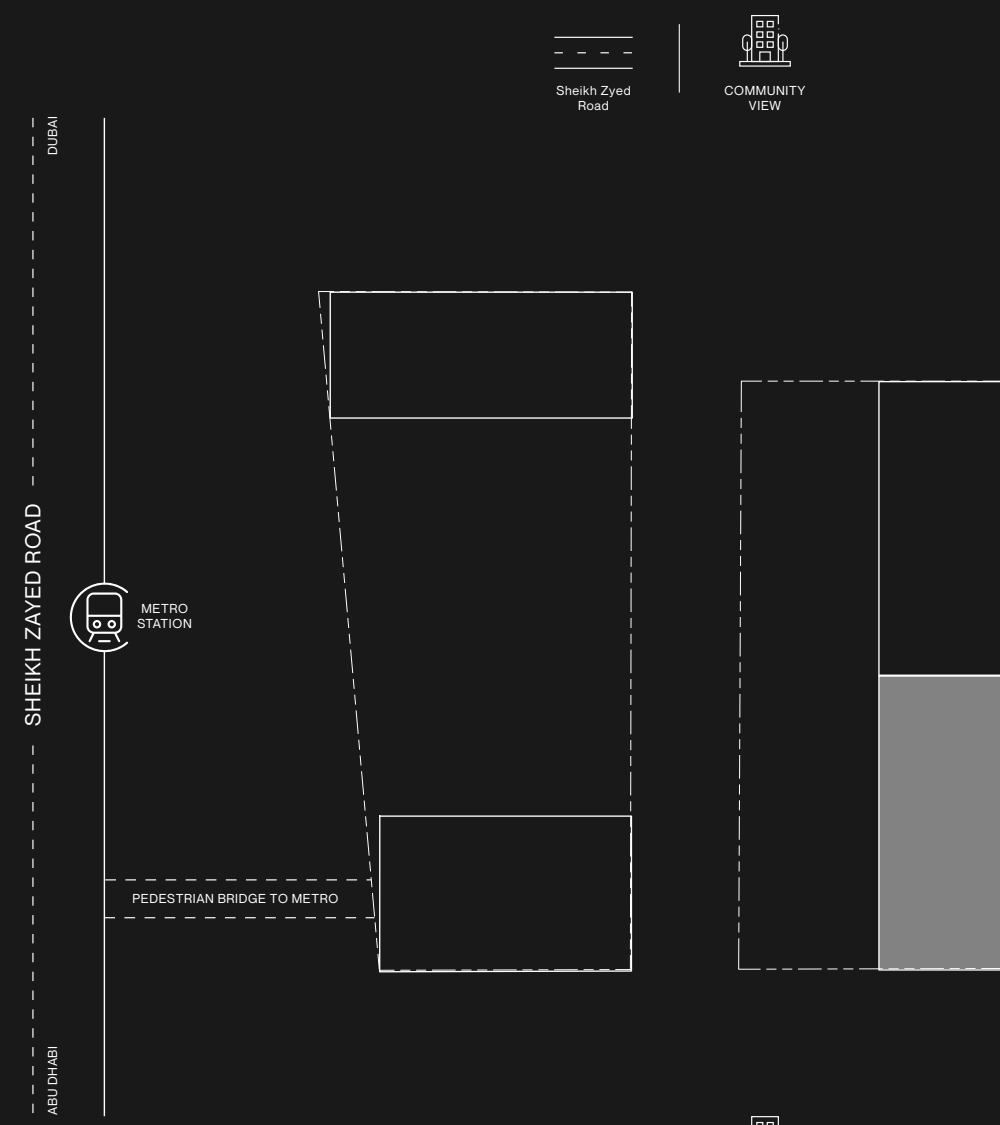

IMTIAZ

RAW DISTRICT DUBAI

- STUDIO
- 1 BEDROOM
- 2 BEDROOM

R	
15	
14	
13	
12	
11	
10	
9	
8	
7	
6	
5	
4	
3	
2	
1	
P5	
P4	
P3	
P2	
P1	
G	

LEVEL 15 TOWER A

R
15
14
13
12
11
10
9
8
7
6
5
4
3
2
1
P5
P4
P3
P2
P1
G