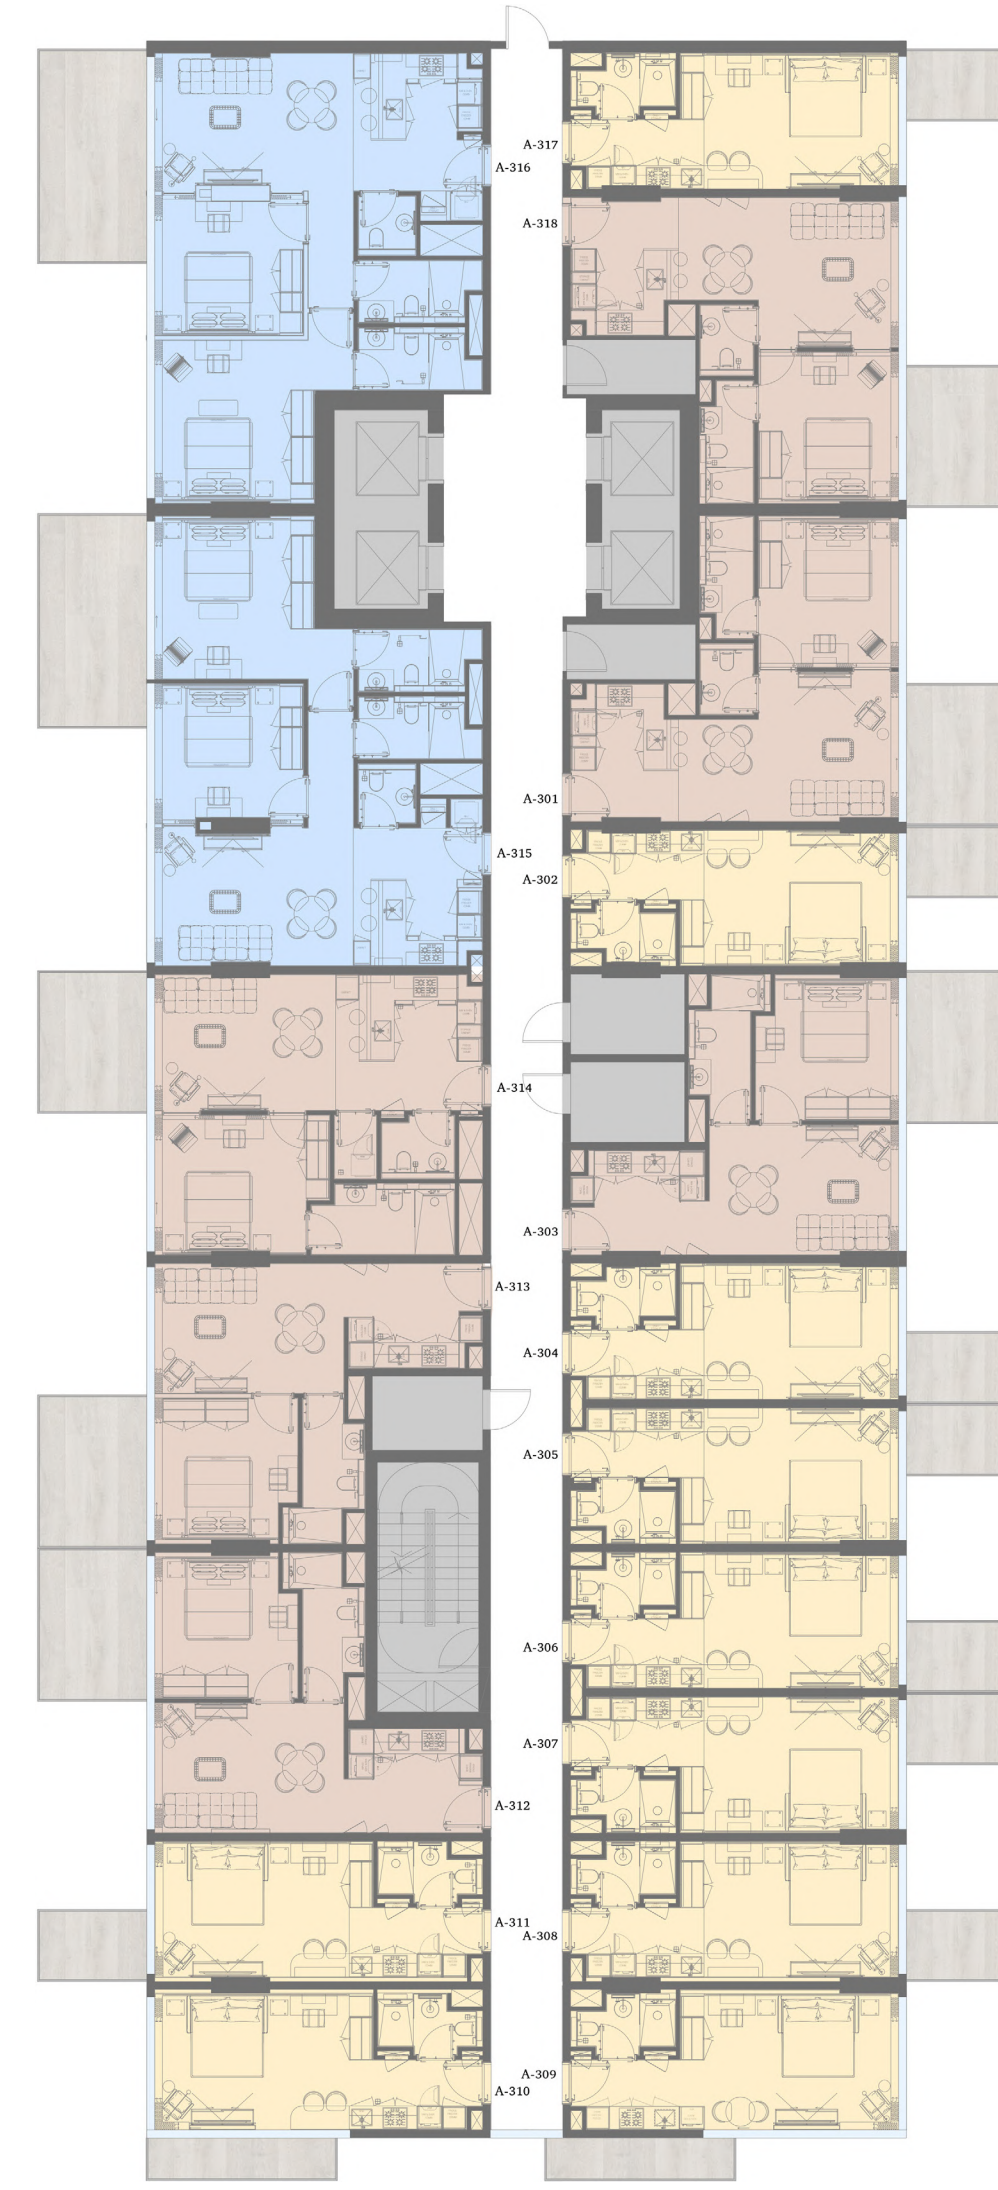

- MAJLIS
- GYM
- STUDIO
- 1 BEDROOM
- 2 BEDROOM
- 3 BEDROOM

Indoor Amenities

Majlis – Clubhouse

- Bar Counter
- Communal Table
- Lounge Seating Areas

Residential Gym

- Strength Zone
- Cardio Zone
- Stretch Zone
- Pilates

LEVEL 1 TOWER A

R
15
14
13
12
11
10
9
8
7
6
5
4
3
2
1
P5
P4
P3
P2
P1
G

RAW DISTRICT DUBAI

- STUDIO
- 1 BEDROOM
- 2 BEDROOM

R
15
14
13
12
11
10
9
8
7
6
5
4
3
2
1
P5
P4
P3
P2
P1
G

LEVEL 2 TOWER A

RAW DISTRICT DUBAI

- STUDIO
- 1 BEDROOM
- 2 BEDROOM

R
15
14
13
12
11
10
9
8
7
6
5
4
3
2
1
P5
P4
P3
P2
P1
G

LEVEL 3 TOWER A

IMTIAZ

RAW DISTRICT DUBAI

R
15
14
13
12
11
10
9
8
7
6
5
4
3
2
1
P5
P4
P3
P2
P1
G

LEVEL 4 TOWER A

- STUDIO
- 1 BEDROOM
- 2 BEDROOM

IMTIAZ

RAW DISTRICT DUBAI

R
15
14
13
12
11
10
9
8
7
6
5
4
3
2
1
P5
P4
P3
P2
P1
G

LEVEL 5 TOWER A

- STUDIO
- 1 BEDROOM
- 2 BEDROOM

RAW DISTRICT DUBAI

- STUDIO
- 1 BEDROOM
- 2 BEDROOM
- 3 BEDROOM

R
15
14
13
12
11
10
9
8
7
6
5
4
3
2
1
P5
P4
P3
P2
P1
G