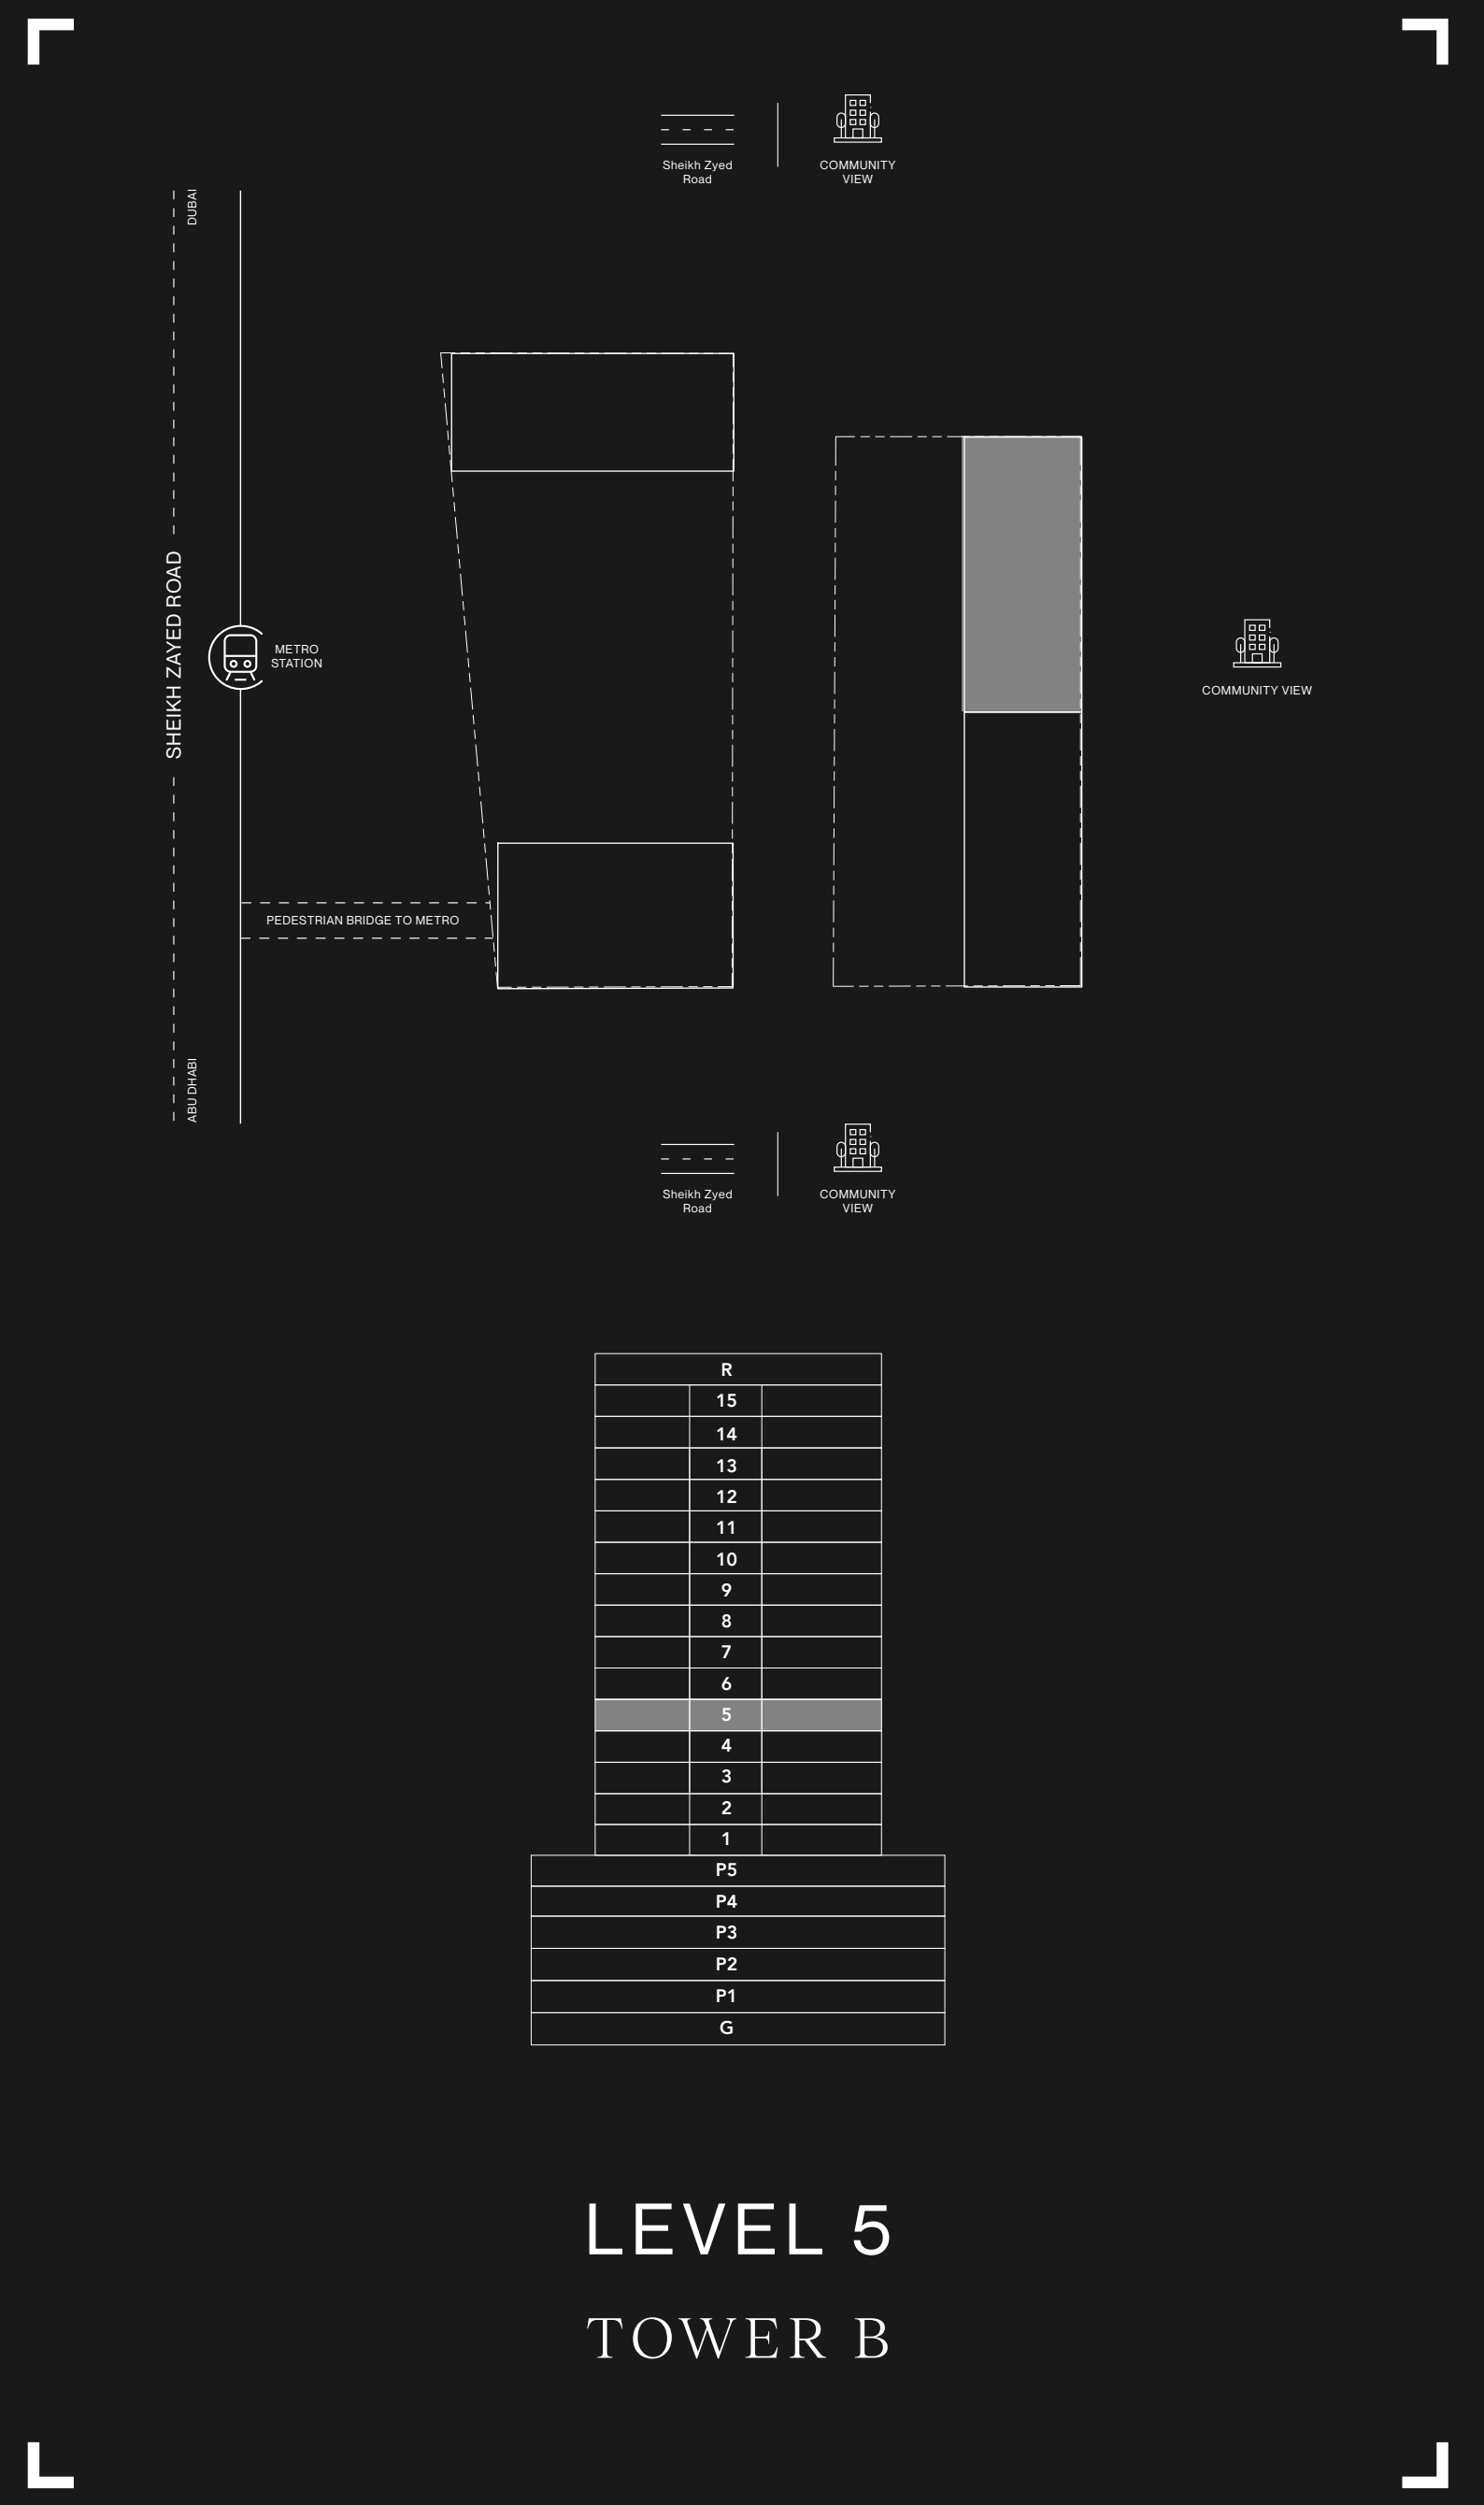

RAW DISTRICT DUBAI

- STUDIO
- 1 BEDROOM
- 2 BEDROOM

R
15
14
13
12
11
10
9
8
7
6
5
4
3
2
1
P5
P4
P3
P2
P1
G

LEVEL 5 TOWER B

RAW DISTRICT DUBAI

LEVEL 6
TOWER B

- STUDIO
- 1 BEDROOM
- 2 BEDROOM
- 3 BEDROOM

RAW DISTRICT DUBAI