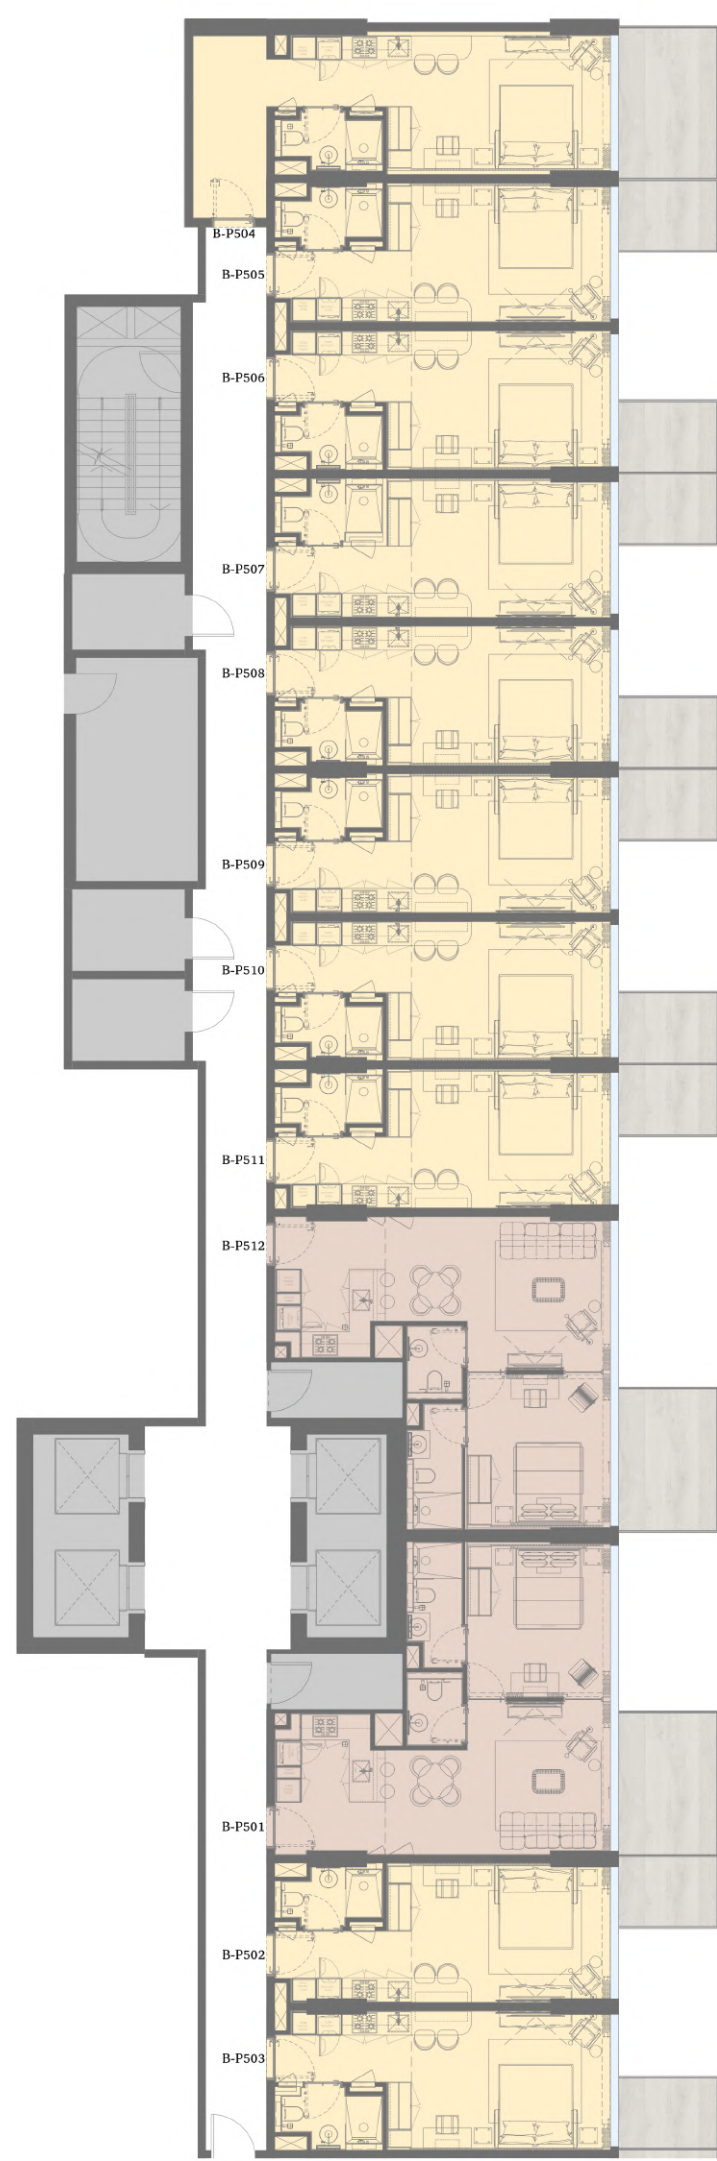

PODIUM 1 TOWER B

- STUDIO
- 1 BEDROOM

RAW DISTRICT DUBAI

R
15
14
13
12
11
10
9
8
7
6
5
4
3
2
1
P5
P4
P3
P2
P1
G

PODIUM 2 TOWER B

- STUDIO
- 1 BEDROOM

RAW DISTRICT DUBAI

R
15
14
13
12
11
10
9
8
7
6
5
4
3
2
1
P5
P4
P3
P2
P1
G

PODIUM 3 TOWER B

- STUDIO
- 1 BEDROOM

RAW DISTRICT DUBAI

- STUDIO
- 1 BEDROOM

RAW DISTRICT DUBAI

R
15
14
13
12
11
10
9
8
7
6
5
4
3
2
1
P5
P4
P3
P2
P1
G

PODIUM 5 TOWER B

- STUDIO
- 1 BEDROOM

- MAJLIS
- GYM
- STUDIO
- 1 BEDROOM
- 2 BEDROOM
- 3 BEDROOM

Indoor Amenities

- #### Majlis – Clubhouse
- Bar Counter
 - Communal Table
 - Lounge Seating Areas

Residential Gym

- Strength Zone
- Cardio Zone
- Stretch Zone
- Pilates