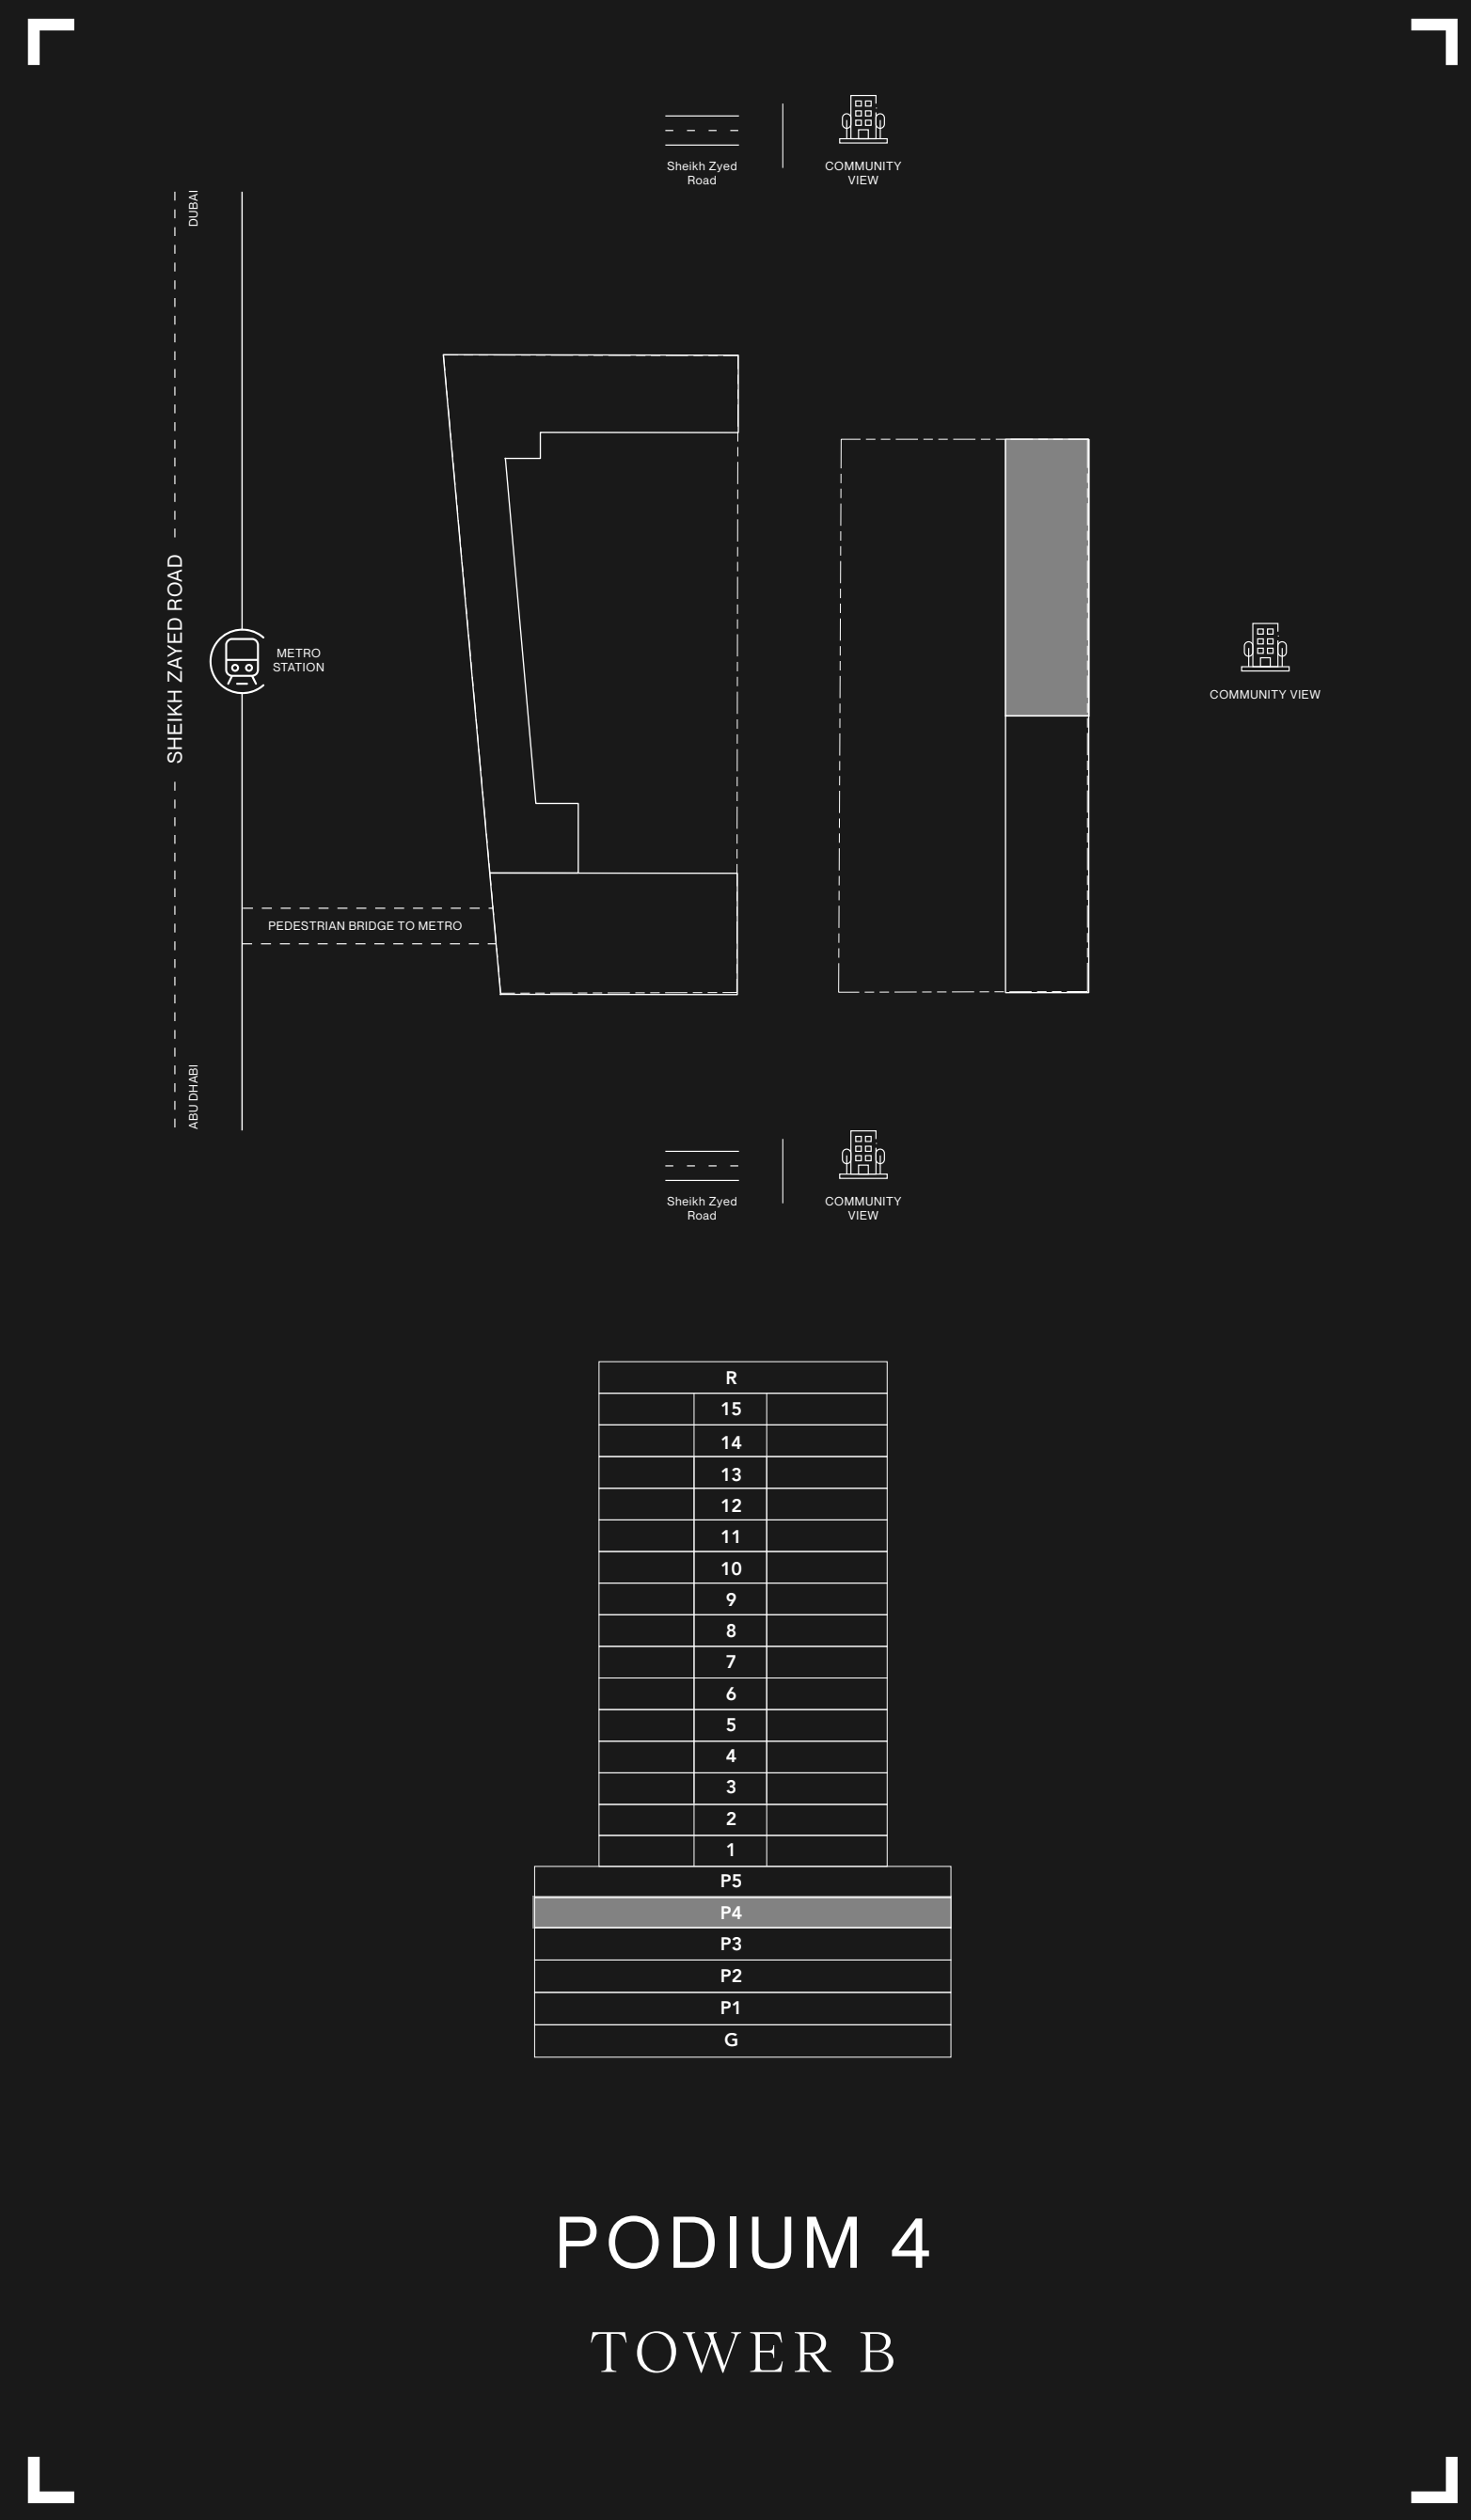

RAW DISTRICT DUBAI

- STUDIO
- 1 BEDROOM