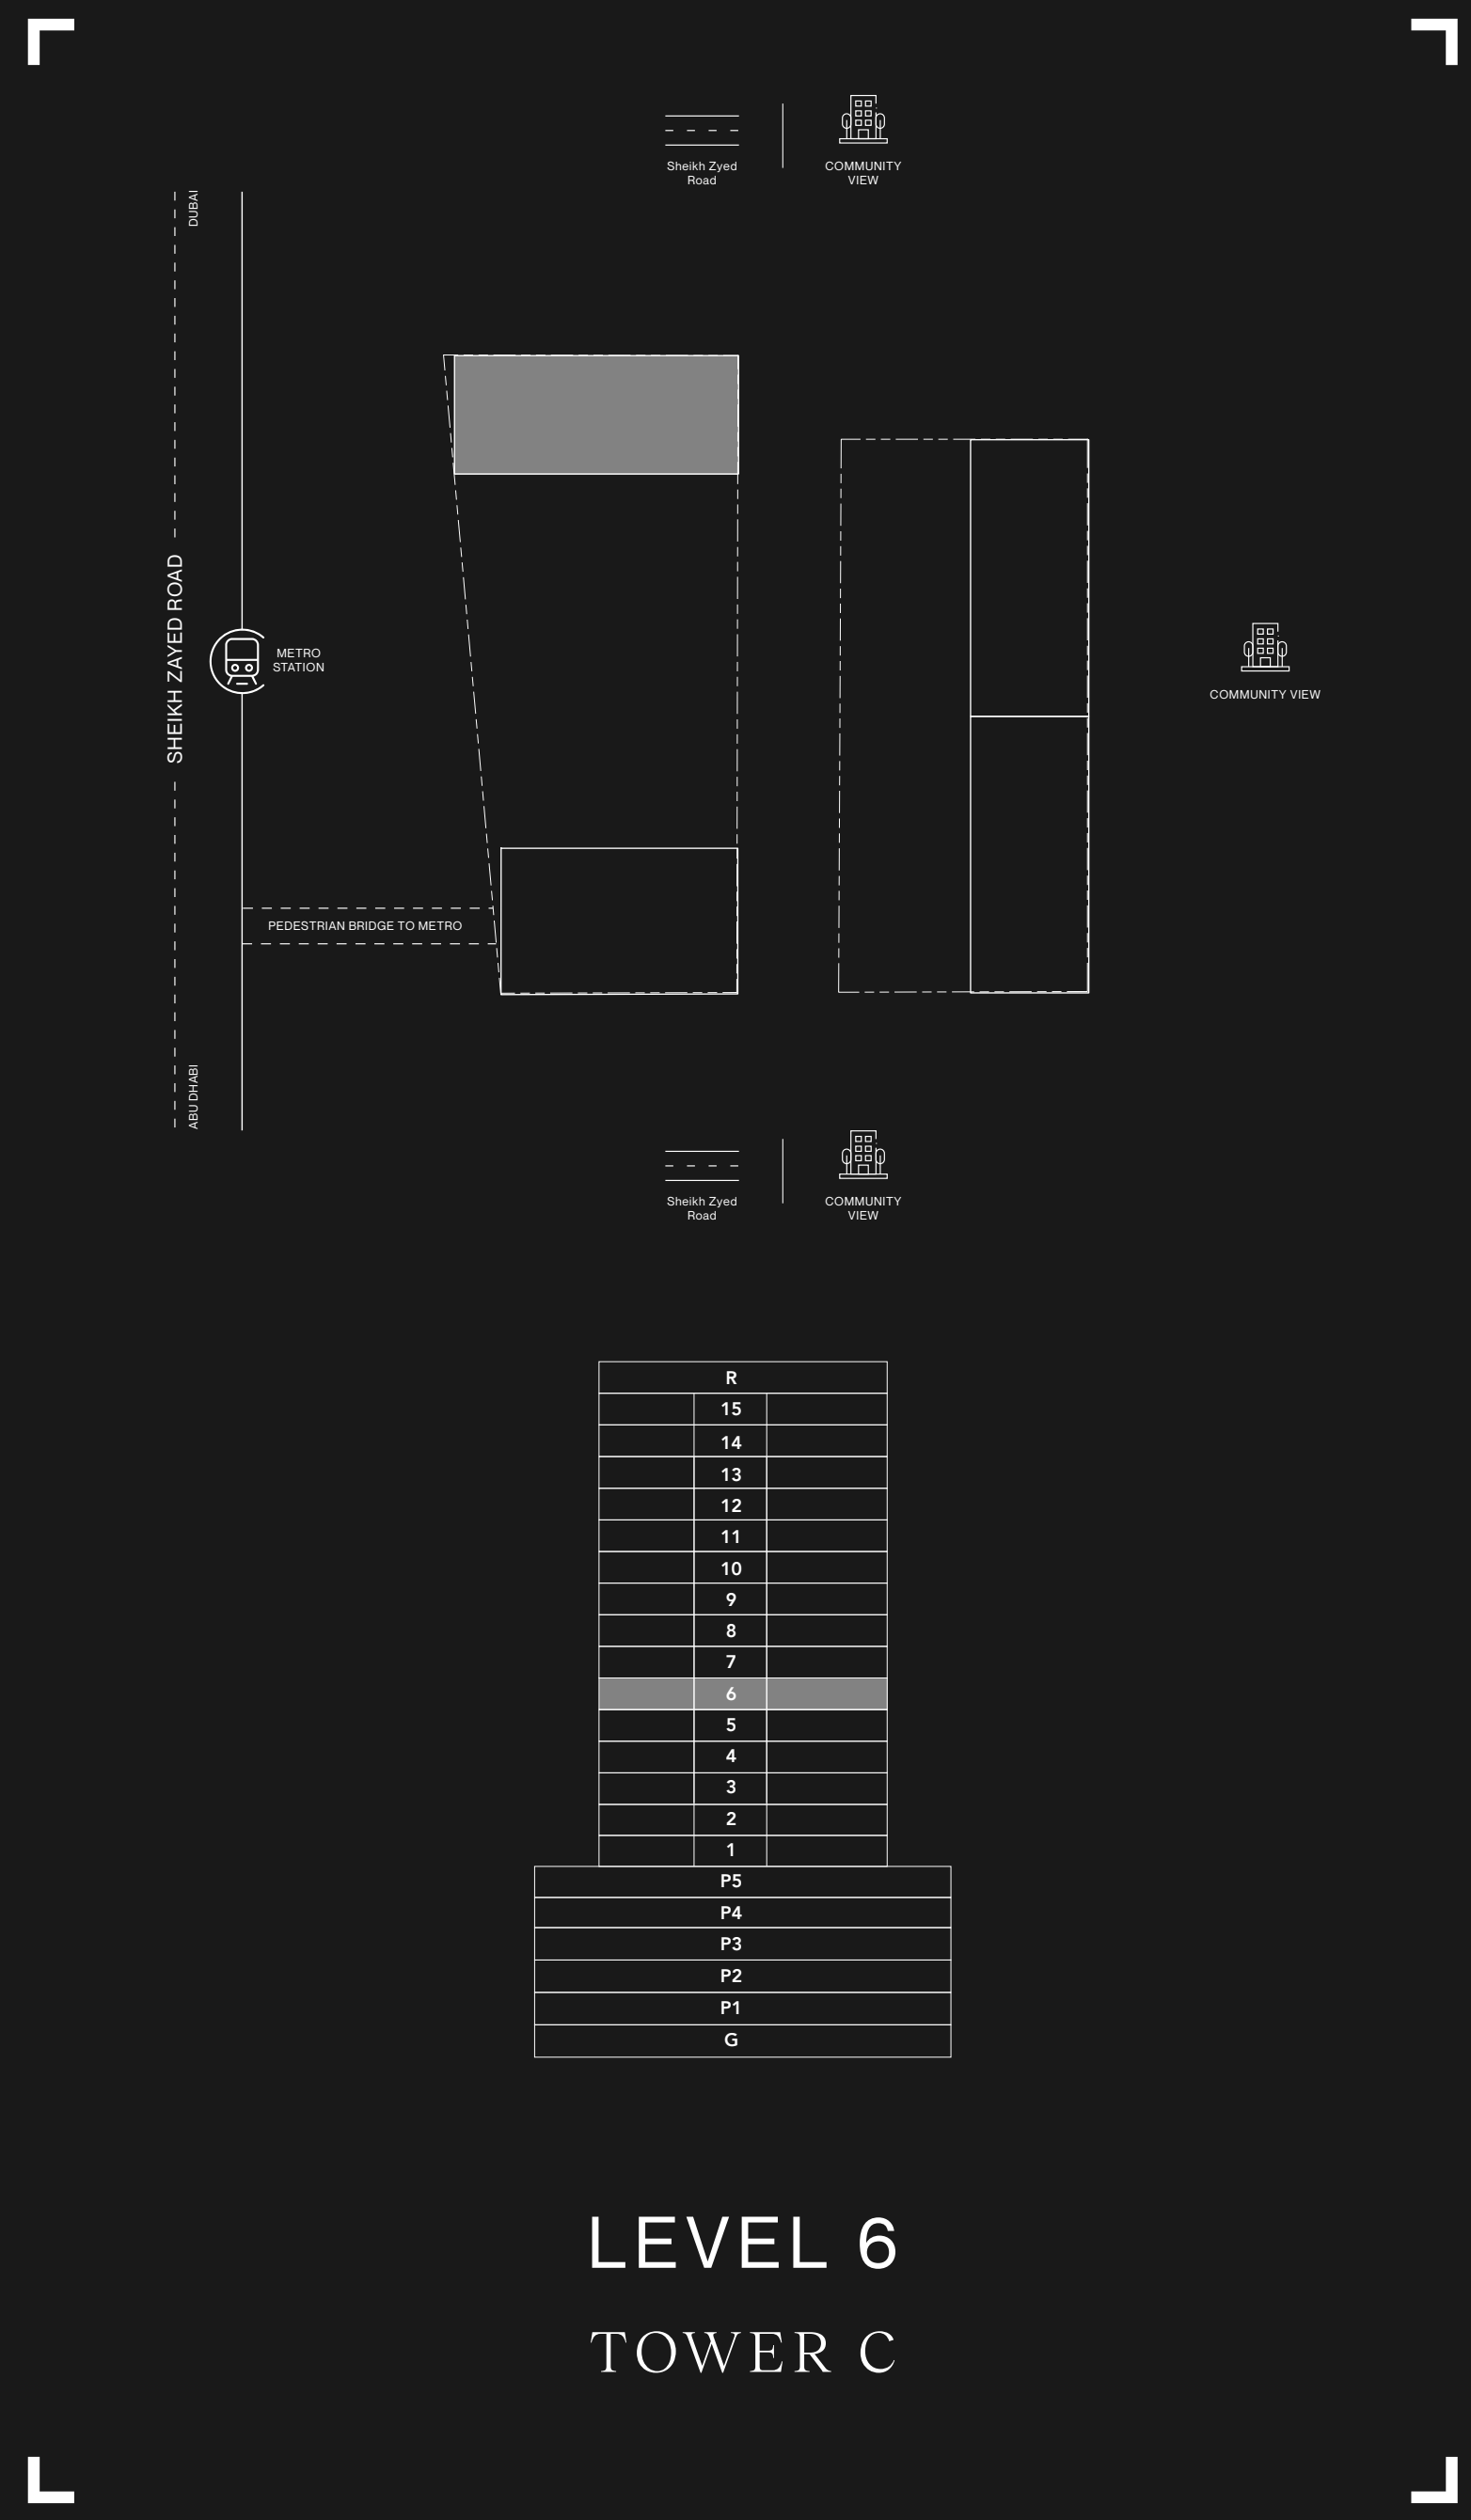

LEVEL 6 TOWER C