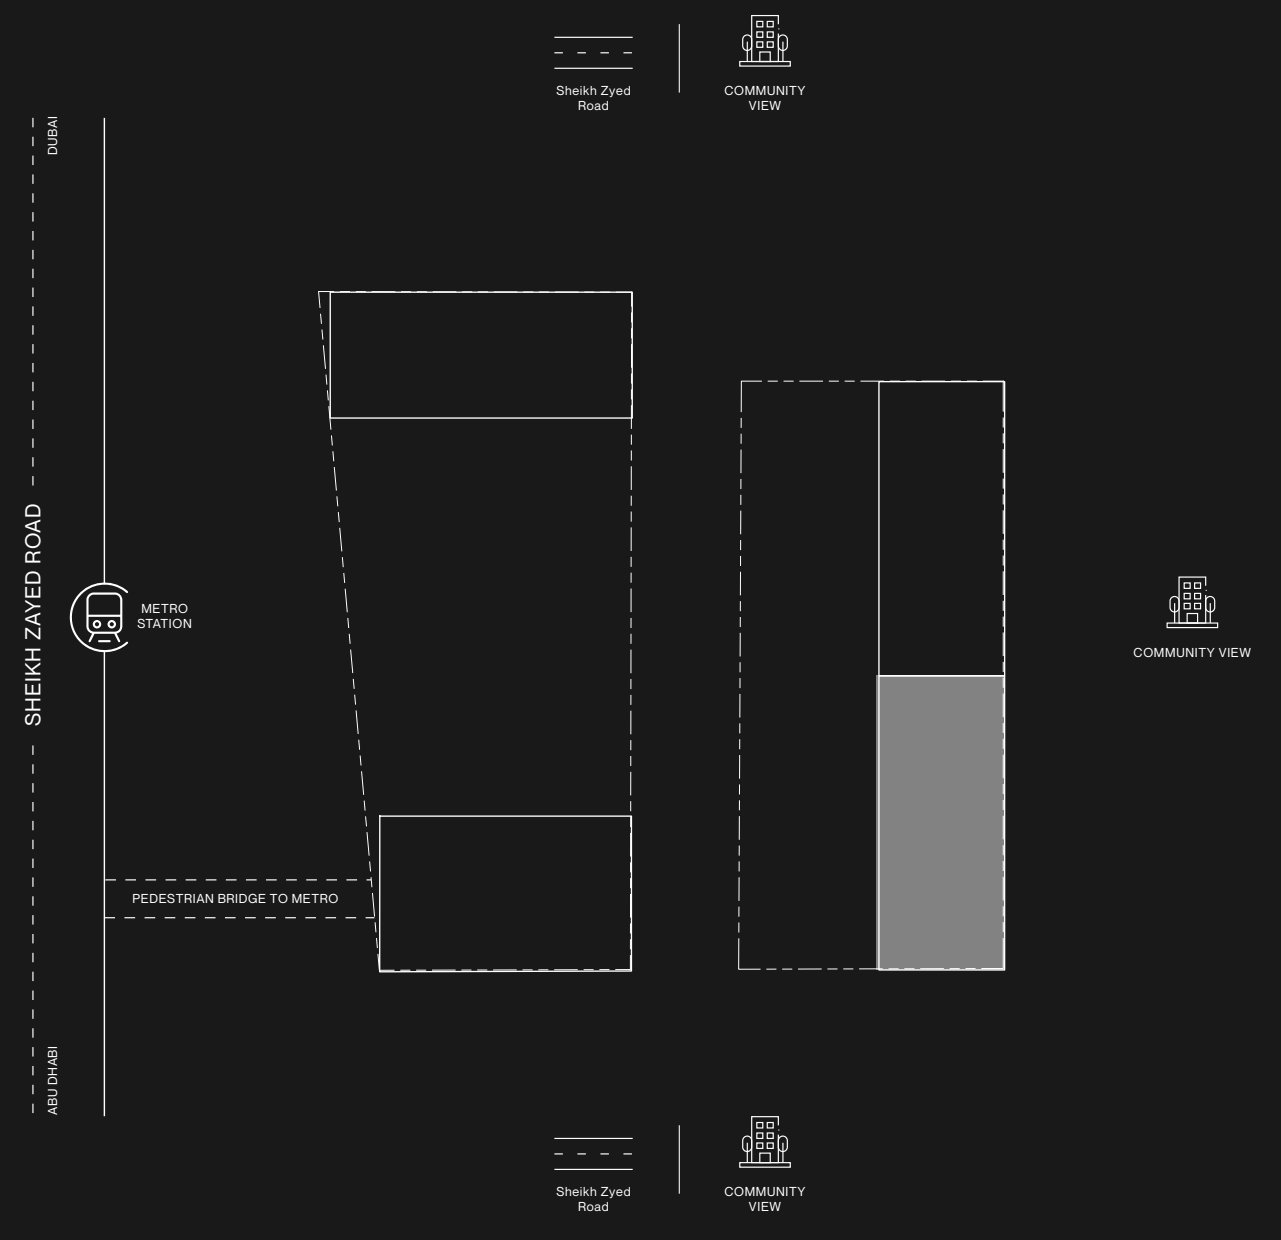

IMTIAZ

RAW DISTRICT DUBAI

R
15
14
13
12
11
10
9
8
7
6
5
4
3
2
1
P5
P4
P3
P2
P1
G

LEVEL 5 TOWER A

- STUDIO
- 1 BEDROOM
- 2 BEDROOM

RAW DISTRICT DUBAI

- STUDIO
- 1 BEDROOM
- 2 BEDROOM
- 3 BEDROOM

R
15
14
13
12
11
10
9
8
7
6
5
4
3
2
1
P5
P4
P3
P2
P1
G

LEVEL 6 TOWER A

RAW DISTRICT DUBAI

R
15
14
13
12
11
10
9
8
7
6
5
4
3
2
1
P5
P4
P3
P2
P1
G

LEVEL 7 TOWER A

- STUDIO
- 1 BEDROOM
- 2 BEDROOM
- 3 BEDROOM

RAW DISTRICT DUBAI

R
15
14
13
12
11
10
9
8
7
6
5
4
3
2
1
P5
P4
P3
P2
P1
G