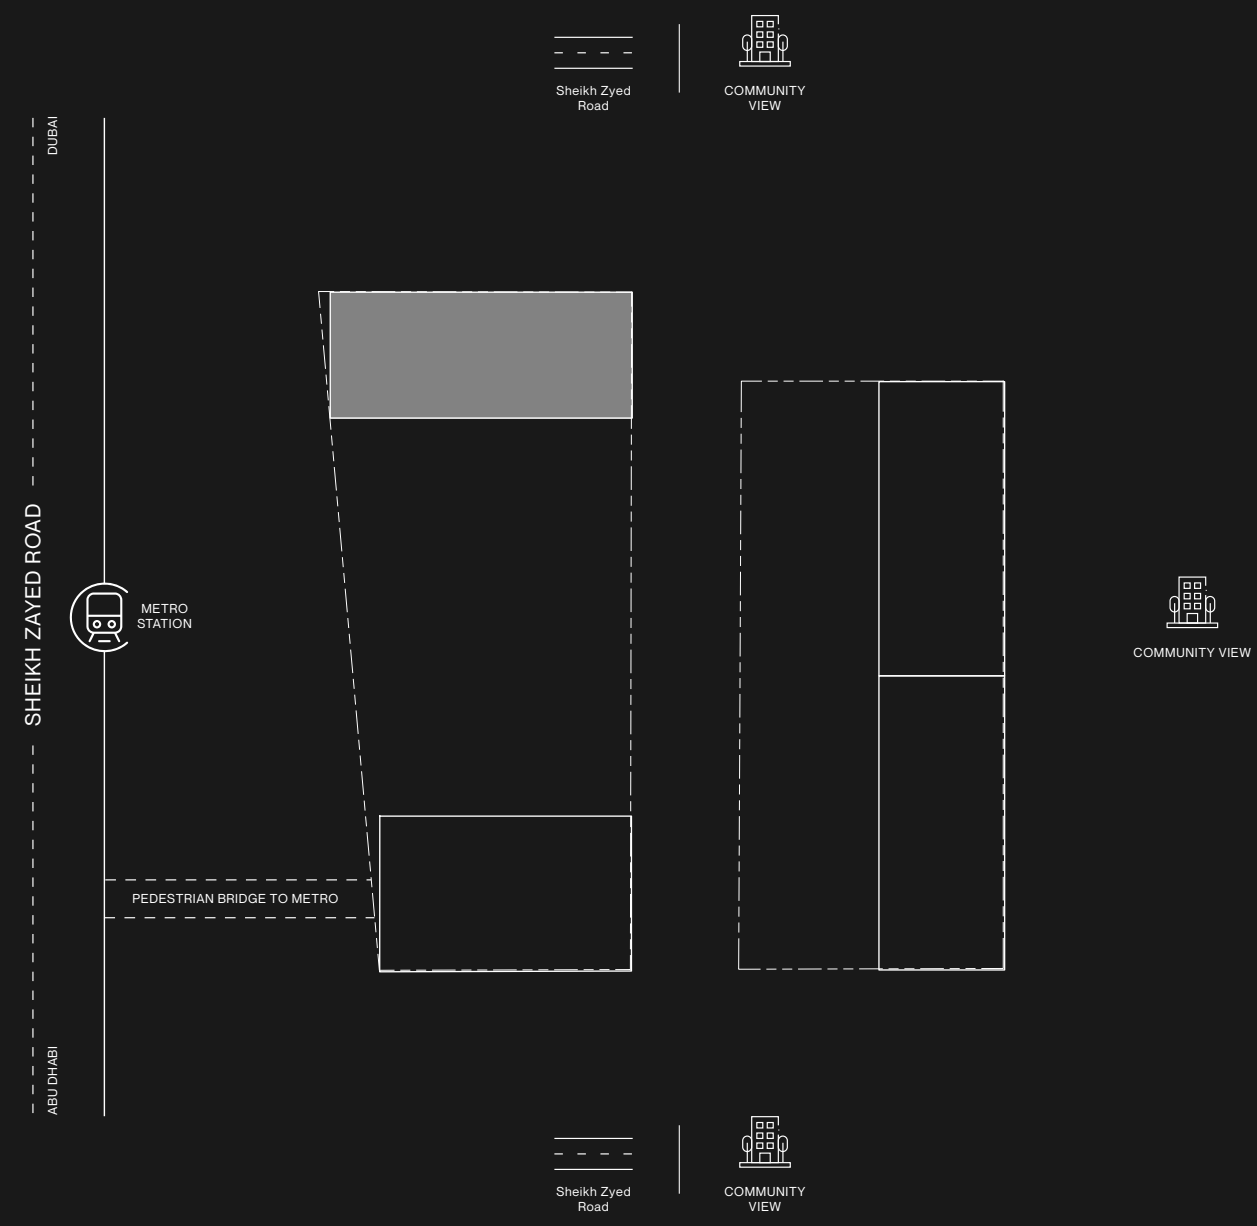

RAW DISTRICT DUBAI

R
15
14
13
12
11
10
9
8
7
6
5
4
3
2
1
P5
P4
P3
P2
P1
G

LEVEL 13 TOWER C