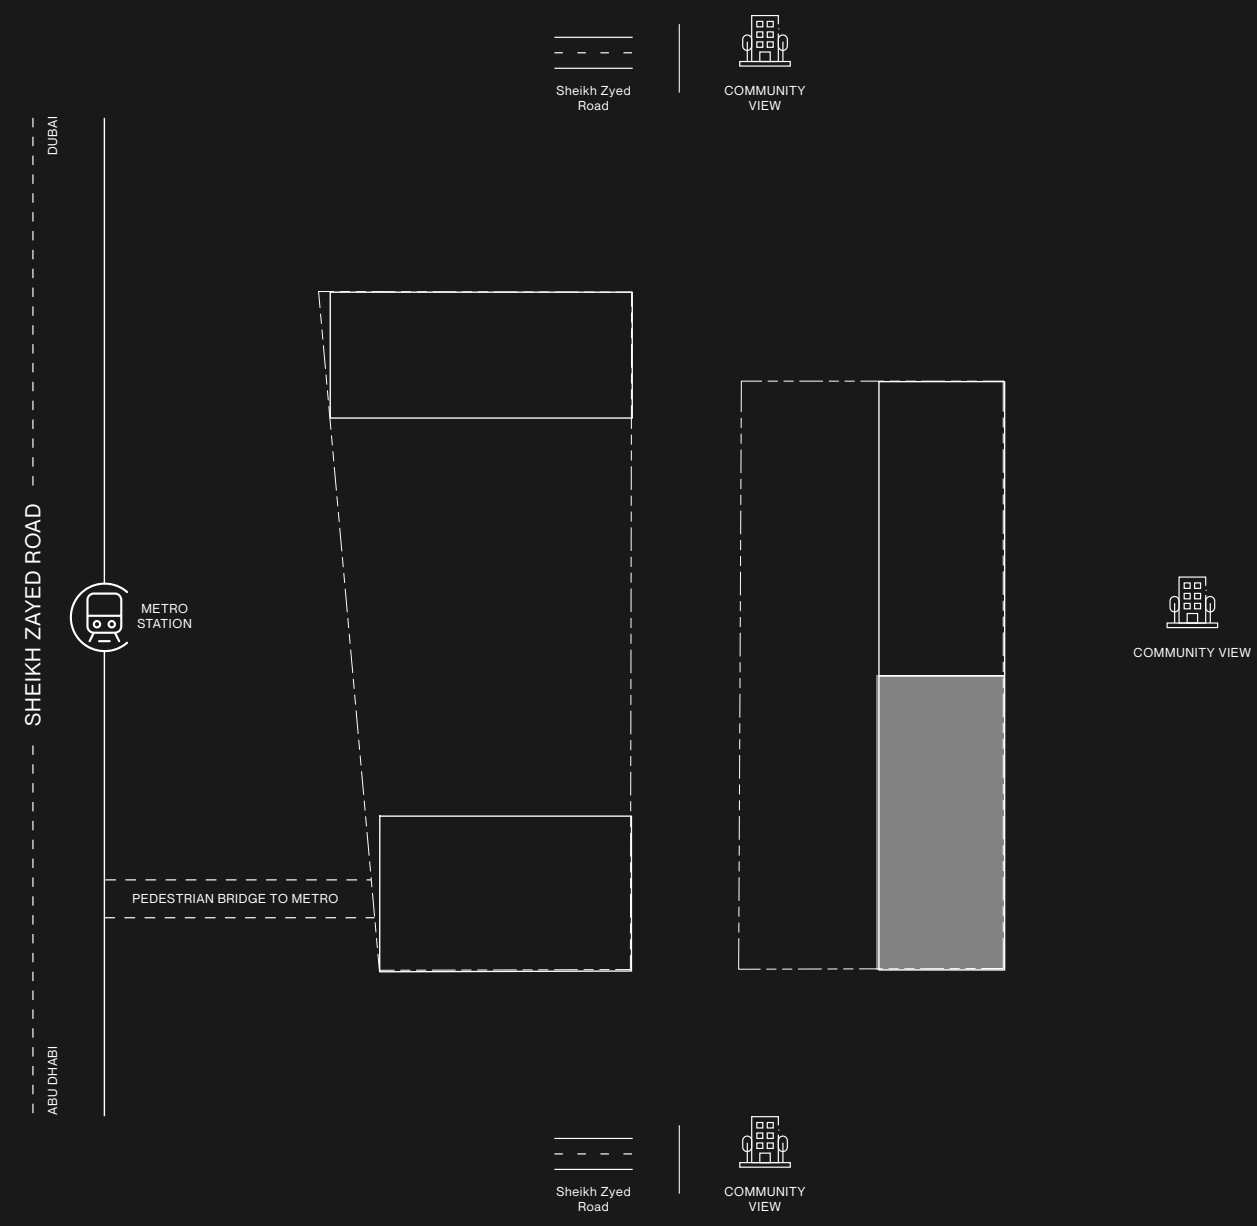

- STUDIO
- 1 BEDROOM
- 2 BEDROOM

R
15
14
13
12
11
10
9
8
7
6
5
4
3
2
1
P5
P4
P3
P2
P1
G

LEVEL 3 TOWER A

IMTIAZ

RAW DISTRICT DUBAI

R
15
14
13
12
11
10
9
8
7
6
5
4
3
2
1
P5
P4
P3
P2
P1
G

LEVEL 4 TOWER A

- STUDIO
- 1 BEDROOM
- 2 BEDROOM