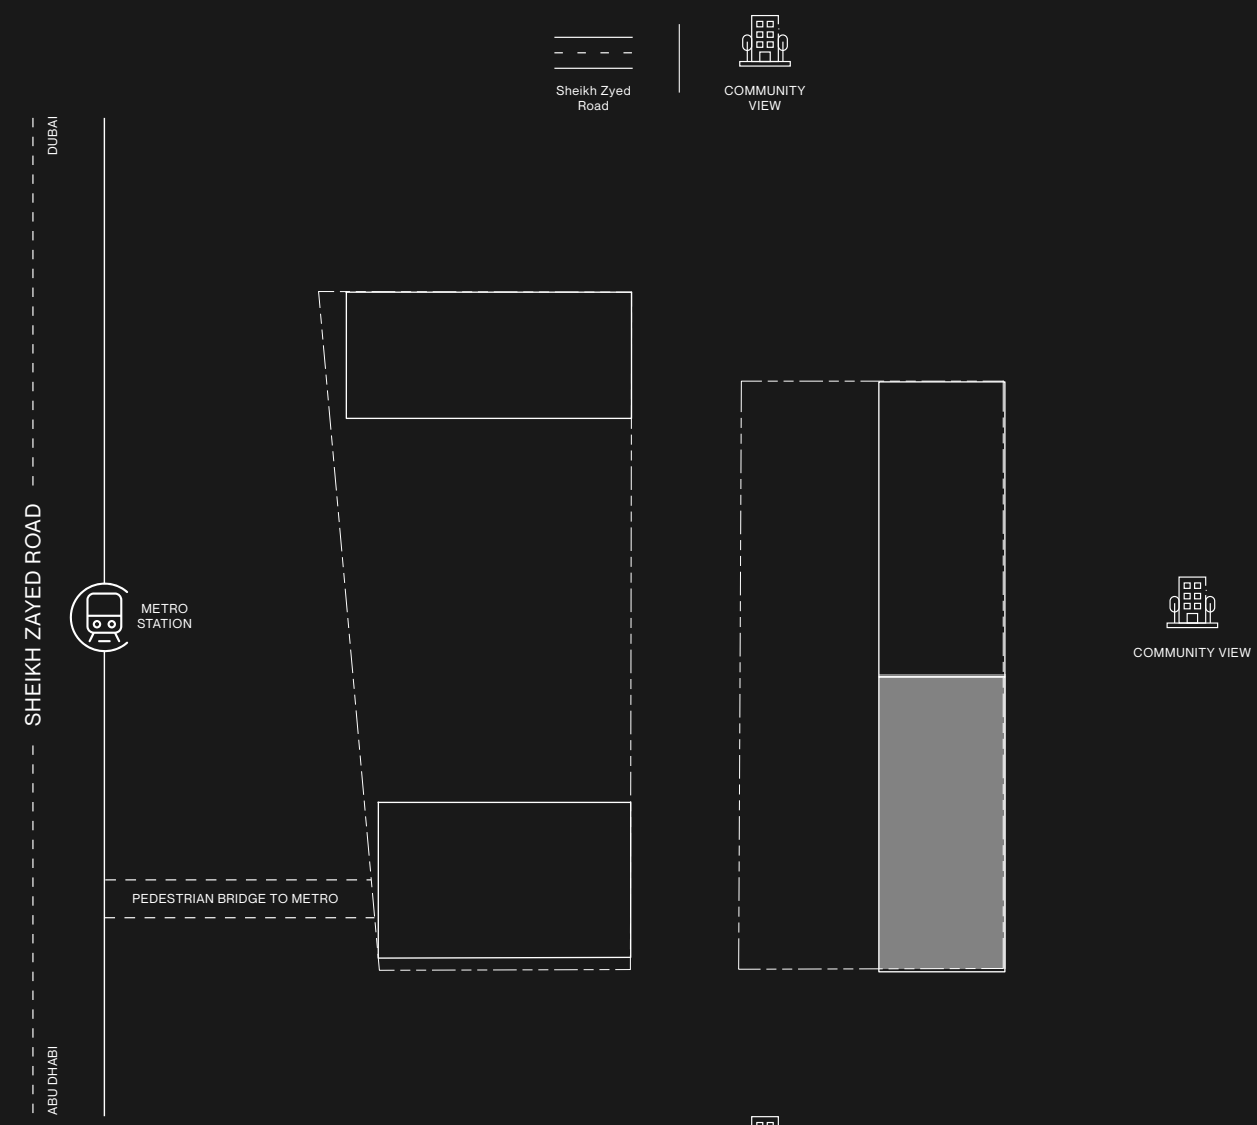

LEVEL 6 TOWER A

RAW DISTRICT DUBAI

R
15
14
13
12
11
10
9
8
7
6
5
4
3
2
1
P5
P4
P3
P2
P1
G

LEVEL 7 TOWER A

- STUDIO
- 1 BEDROOM
- 2 BEDROOM
- 3 BEDROOM

RAW DISTRICT DUBAI

R
15
14
13
12
11
10
9
8
7
6
5
4
3
2
1
P5
P4
P3
P2
P1
G