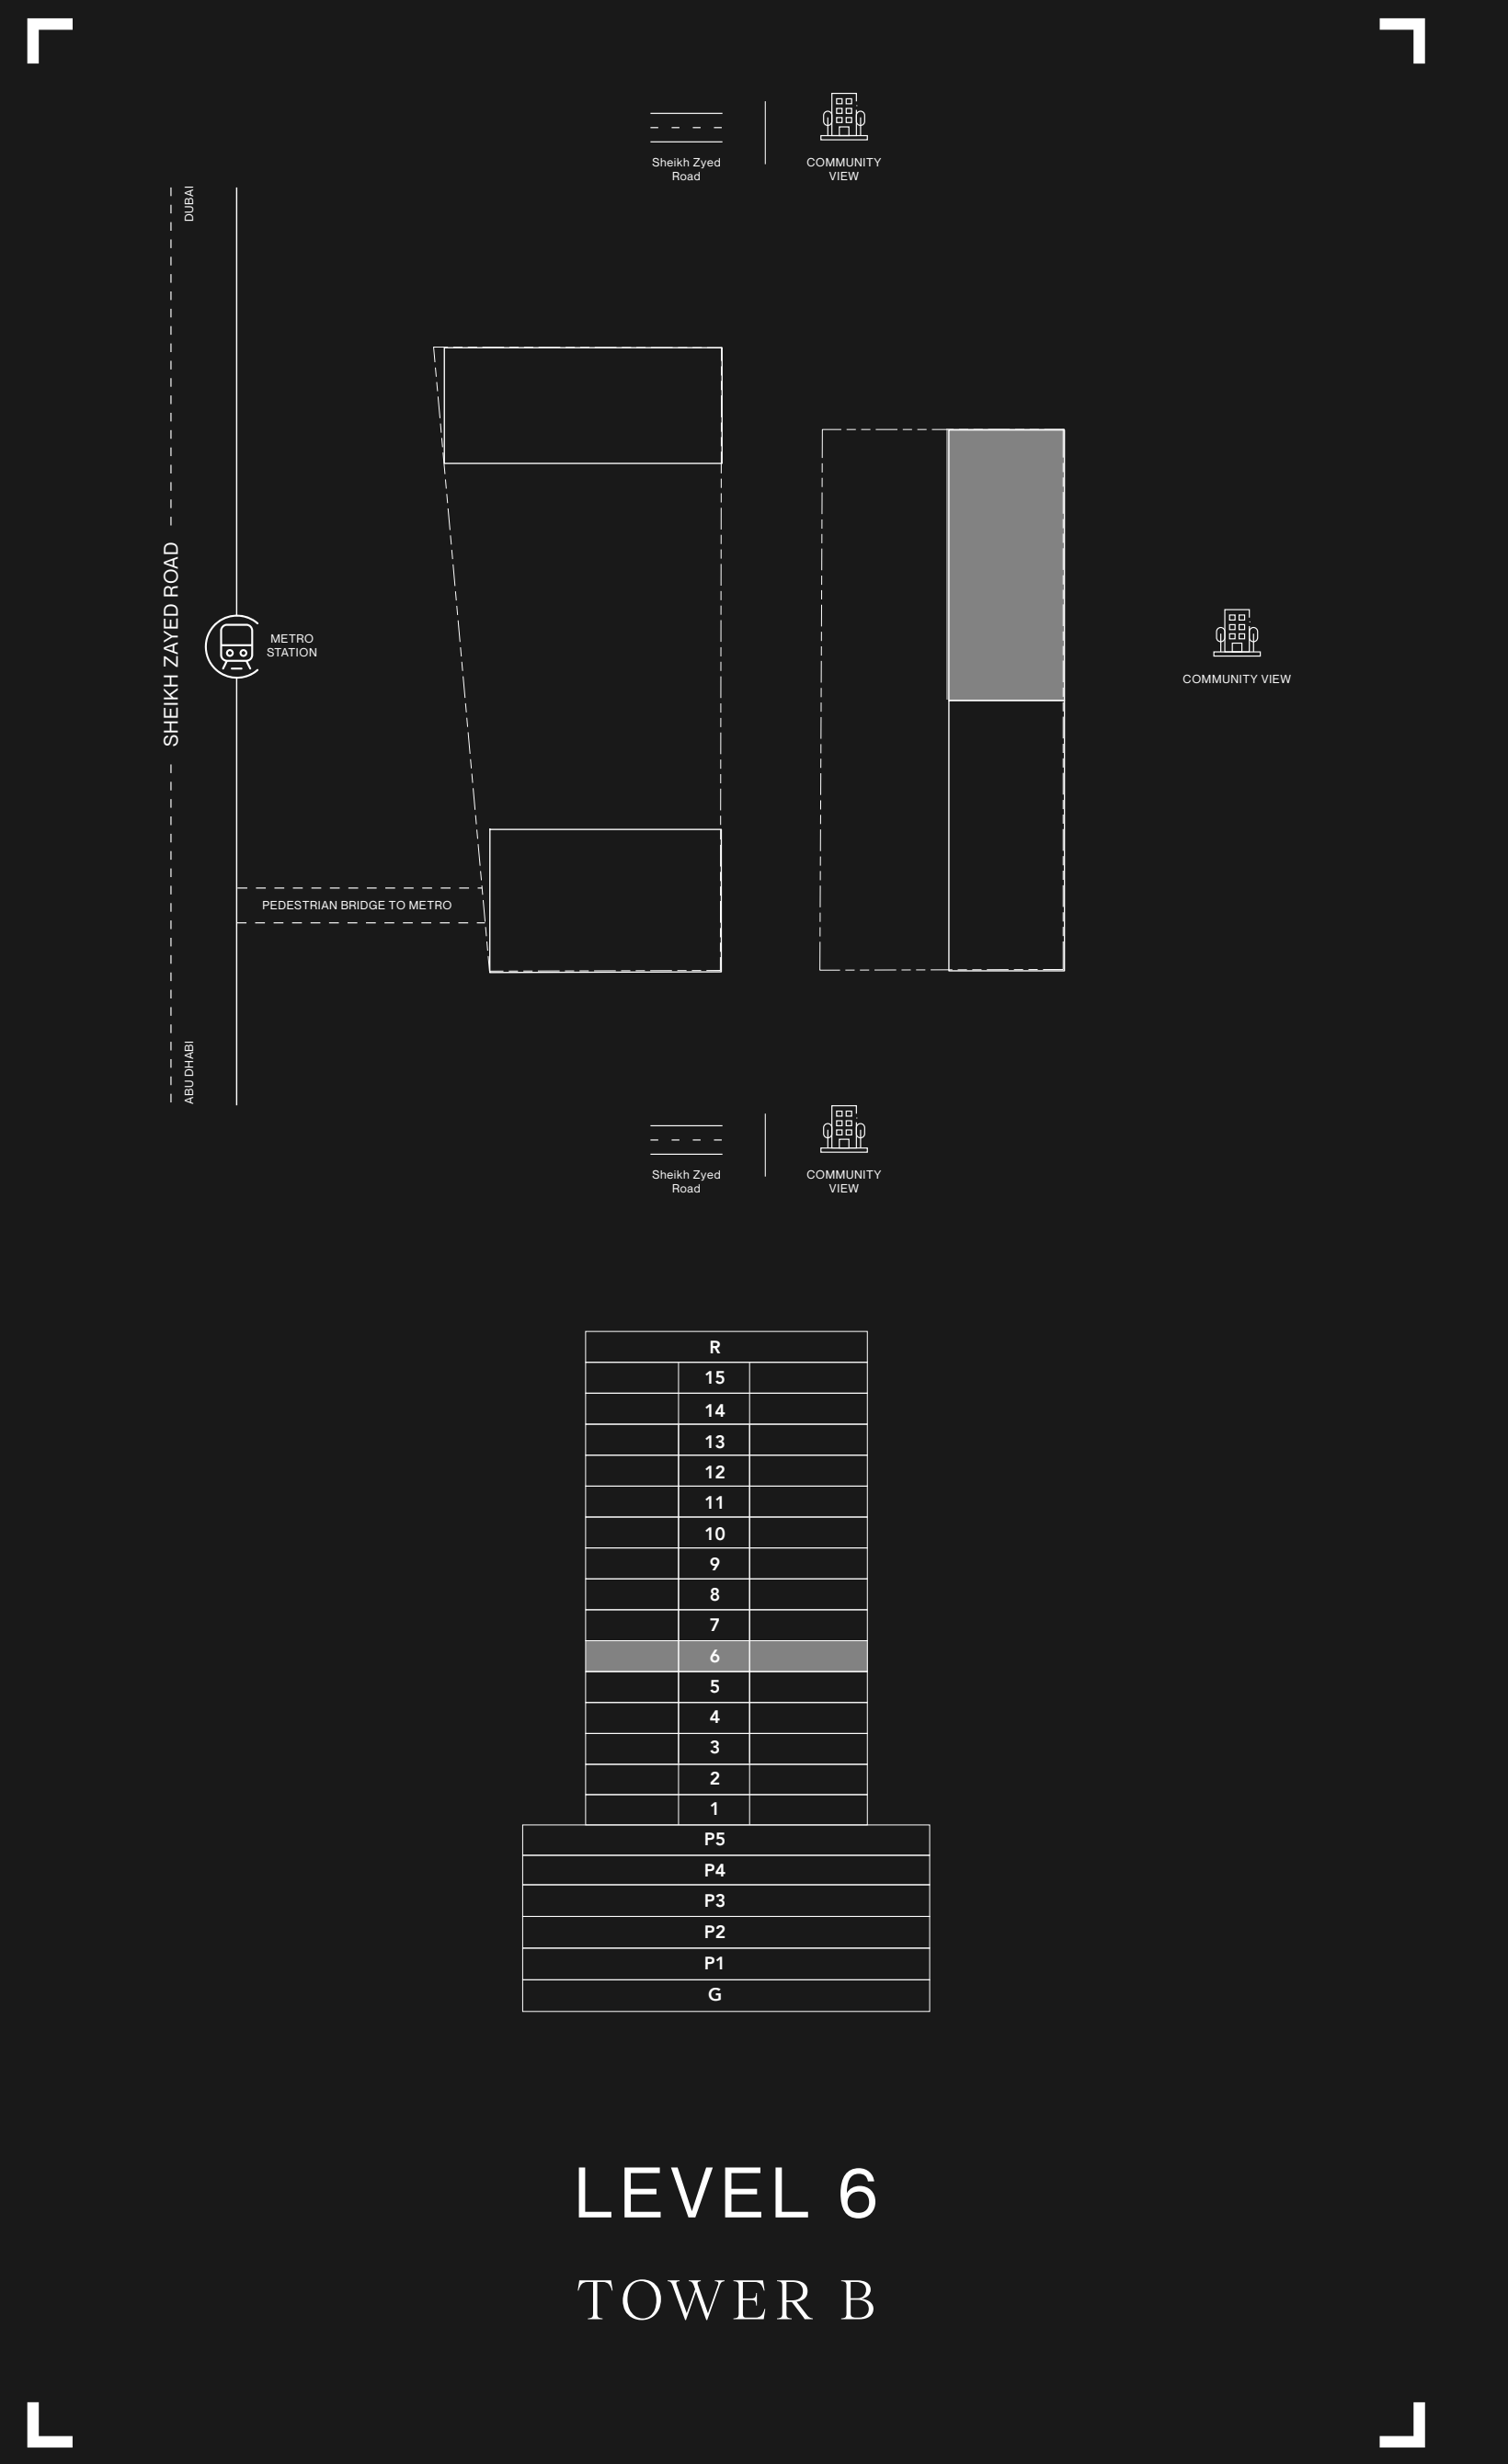

RAW DISTRICT DUBAI

- STUDIO
- 1 BEDROOM
- 2 BEDROOM

R
15
14
13
12
11
10
9
8
7
6
5
4
3
2
1
P5
P4
P3
P2
P1
G

LEVEL 5 TOWER B

RAW DISTRICT DUBAI

LEVEL 6
TOWER B

- STUDIO
- 1 BEDROOM
- 2 BEDROOM
- 3 BEDROOM

RAW DISTRICT DUBAI