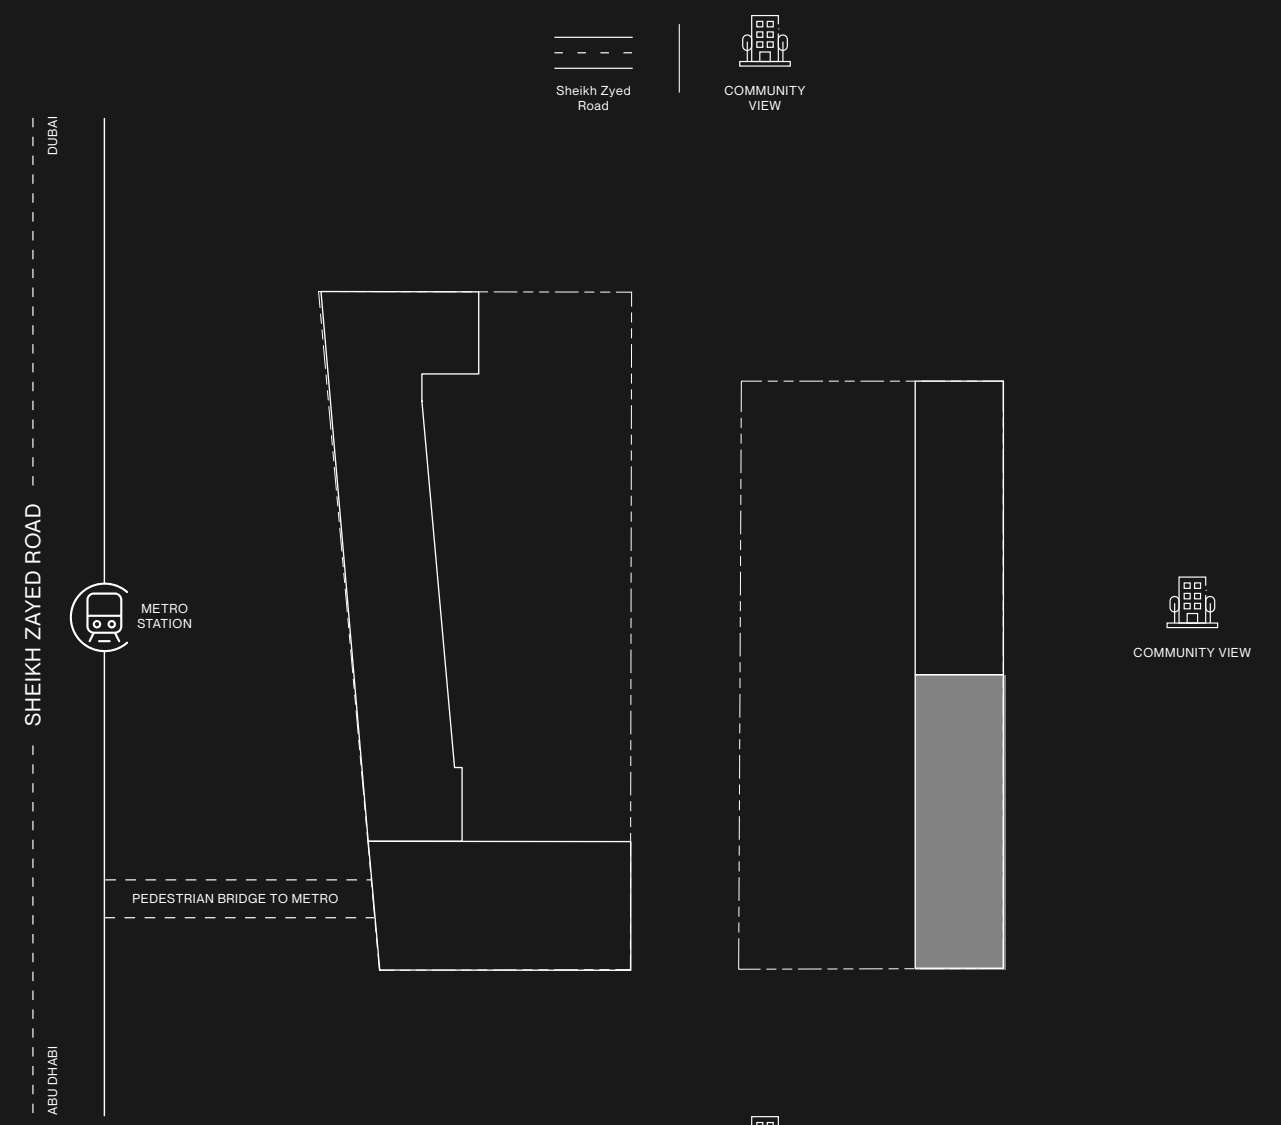

R
15
14
13
12
11
10
9
8
7
6
5
4
3
2
1
P5
P4
P3
P2
P1
G

GROUND TOWER A

RAW DISTRICT DUBAI

- Residential Gallery
- Retail

IMTIAZ

RAW DISTRICT DUBAI

R
15
14
13
12
11
10
9
8
7
6
5
4
3
2
1
P5
P4
P3
P2
P1
G

PODIUM 1
TOWER A

- STUDIO
- 1 BEDROOM

RAW DISTRICT DUBAI

R
15
14
13
12
11
10
9
8
7
6
5
4
3
2
1
P5
P4
P3
P2
P1
G

PODIUM 2 TOWER A

- STUDIO
- 1 BEDROOM

RAW DISTRICT DUBAI

PODIUM 3
TOWER A

- STUDIO
- 1 BEDROOM