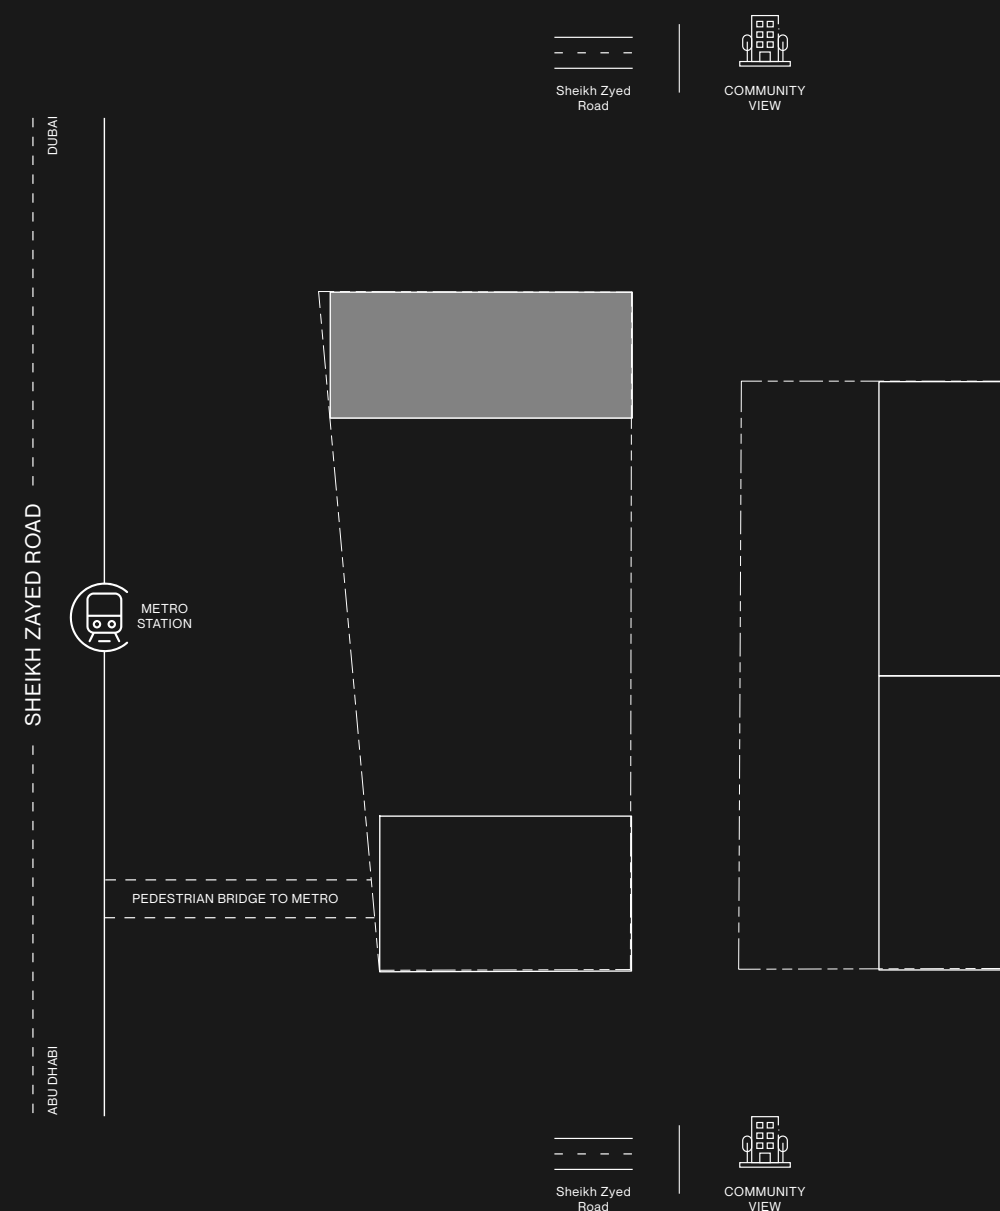

- STUDIO
- 1 BEDROOM
- 2 BEDROOM

LEVEL 1 TOWER C

RAW DISTRICT DUBAI

- STUDIO
- 1 BEDROOM
- 2 BEDROOM
- 3 BEDROOM

R
15
14
13
12
11
10
9
8
7
6
5
4
3
2
1
P5
P4
P3
P2
P1
G

LEVEL 2 TOWER C

LEVEL 2 TOWER C

RAW DISTRICT DUBAI