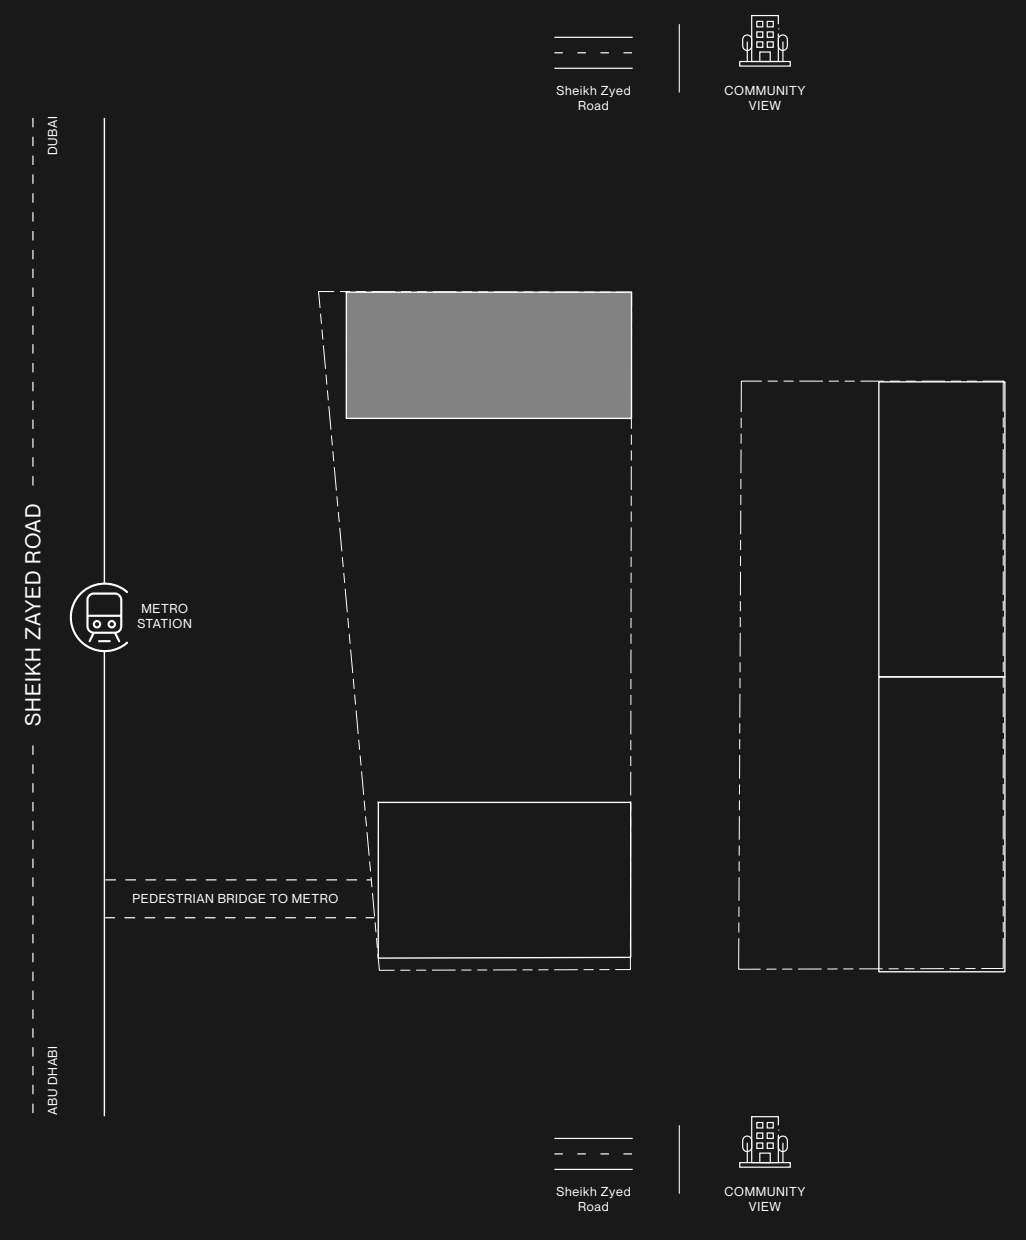

LEVEL 6 TOWER C

RAW DISTRICT DUBAI

- STUDIO
- 1 BEDROOM
- 2 BEDROOM

R
15
14
13
12
11
10
9
8
7
6
5
4
3
2
1
P5
P4
P3
P2
P1
G

LEVEL 7 TOWER C

RAW DISTRICT DUBAI

R
15
14
13
12
11
10
9
8
7
6
5
4
3
2
1
P5
P4
P3
P2
P1
G