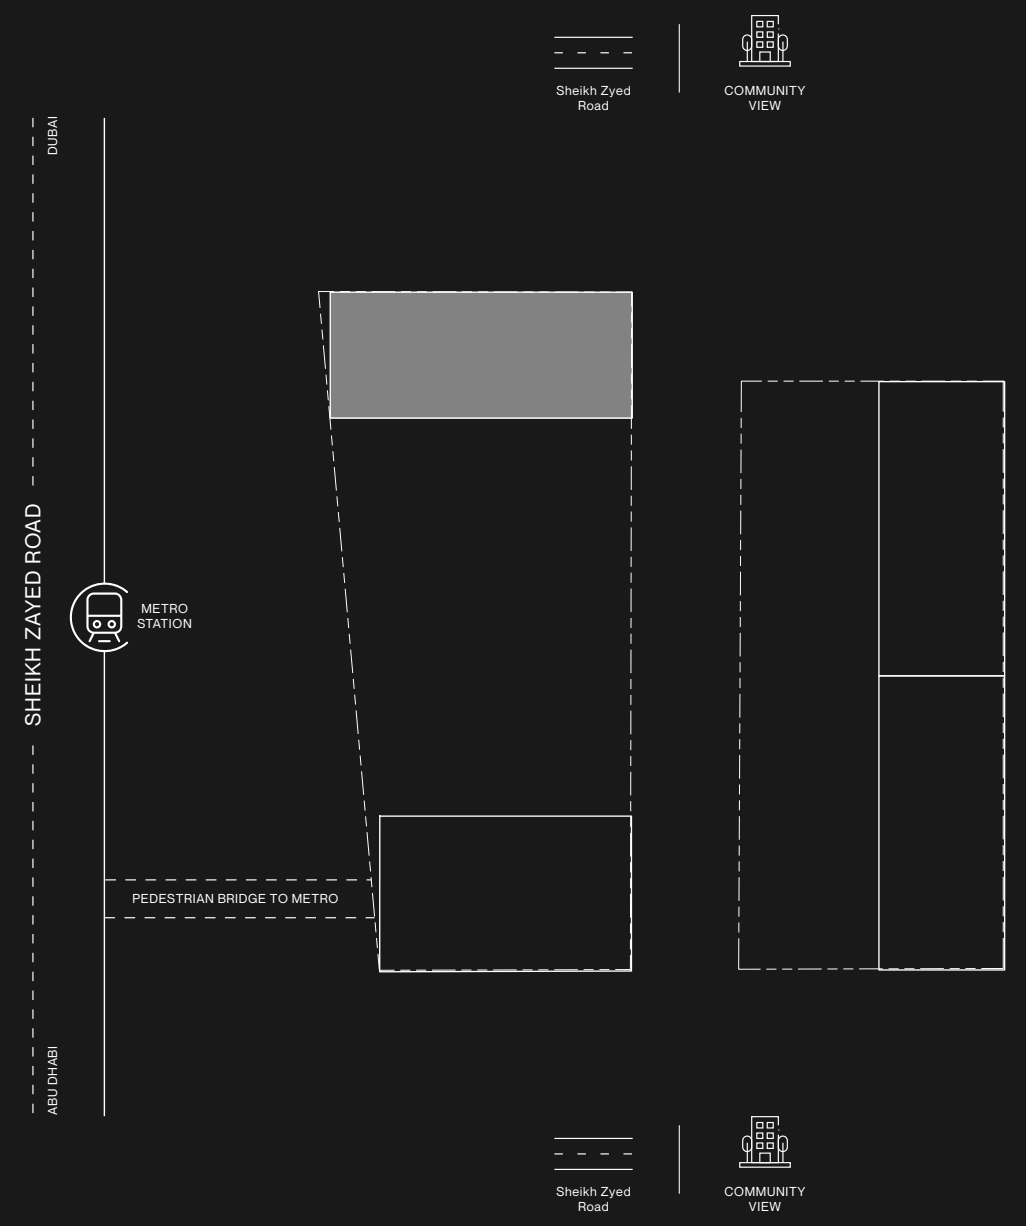

LEVEL 6 TOWER C