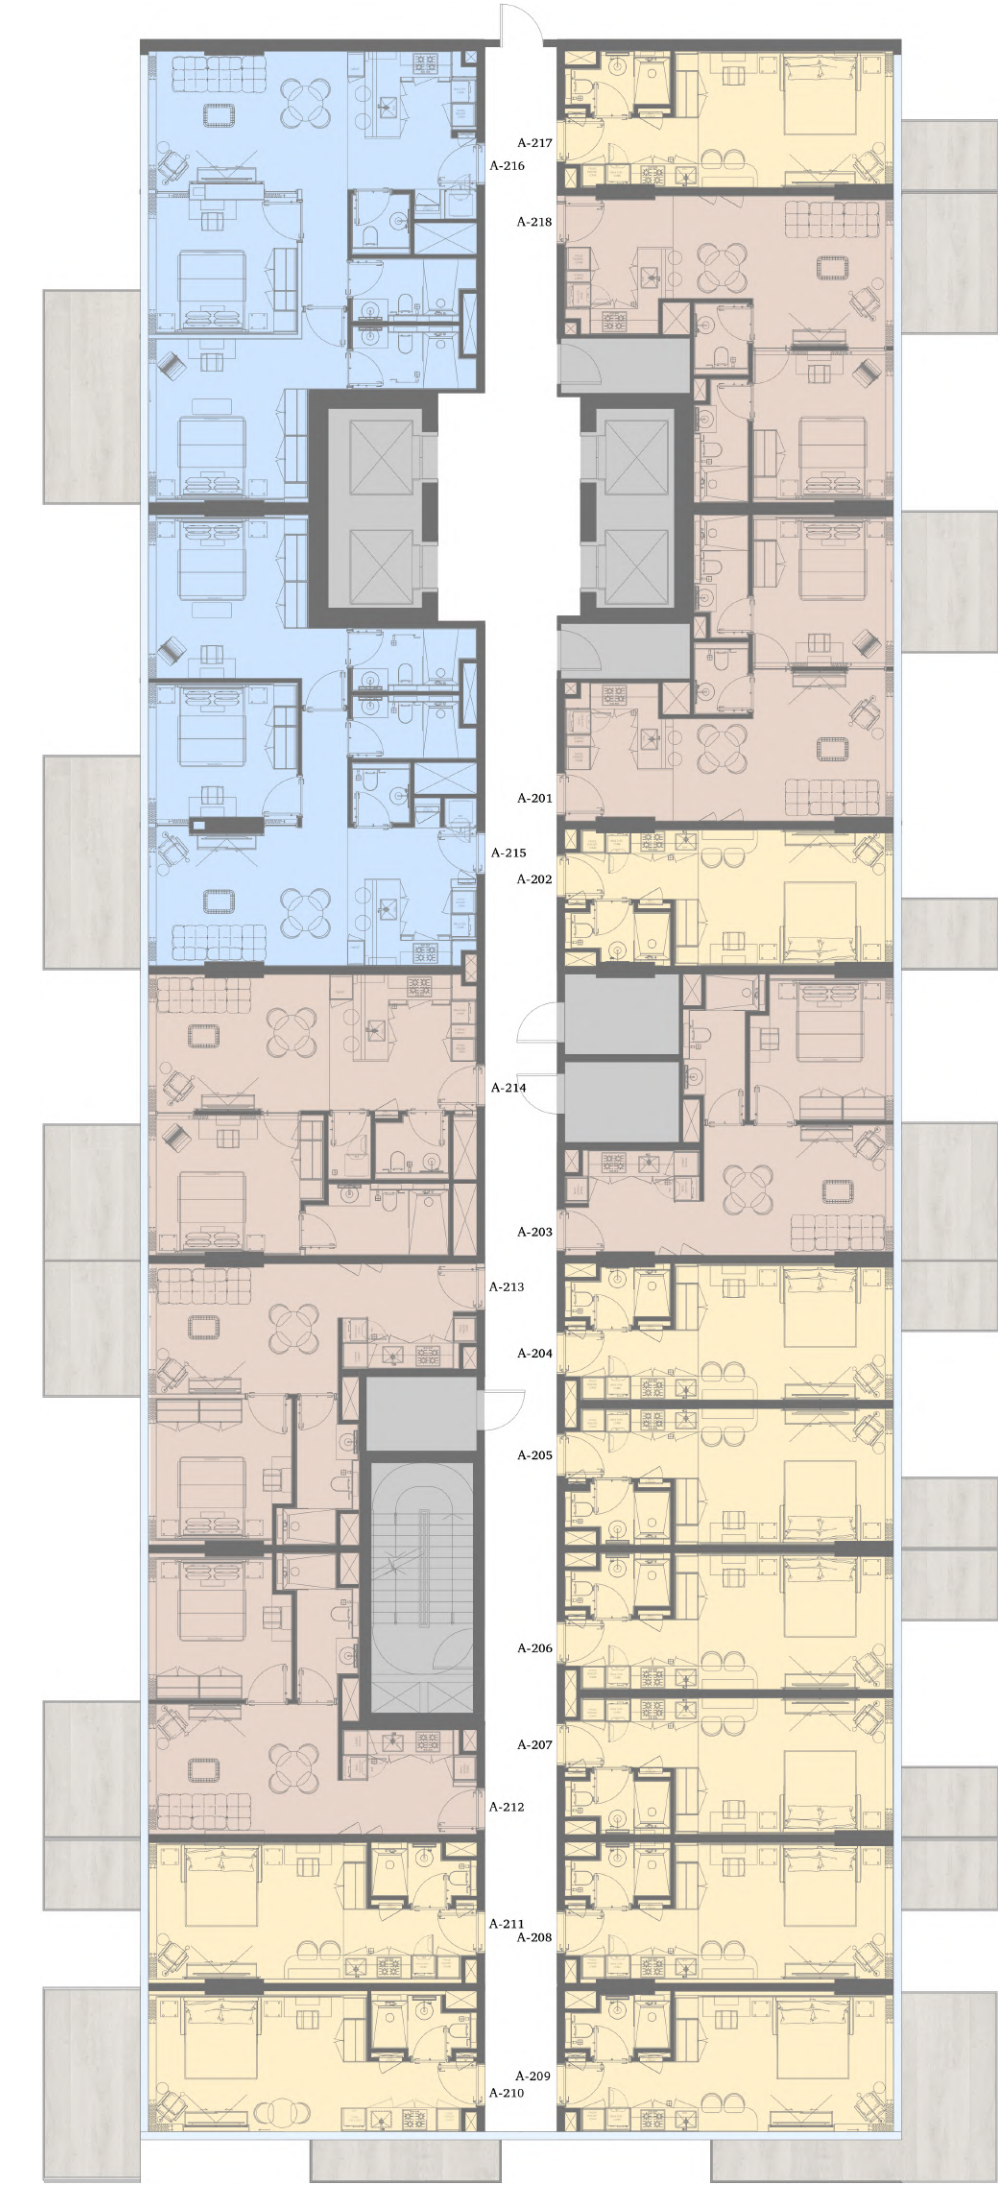

- MAJLIS
- GYM
- STUDIO
- 1 BEDROOM
- 2 BEDROOM
- 3 BEDROOM

Indoor Amenities

Majlis – Clubhouse

- Bar Counter
- Communal Table
- Lounge Seating Areas

Residential Gym

- Strength Zone
- Cardio Zone
- Stretch Zone
- Pilates

LEVEL 1 TOWER A

R
15
14
13
12
11
10
9
8
7
6
5
4
3
2
1
P5
P4
P3
P2
P1
G

RAW DISTRICT DUBAI

- STUDIO
- 1 BEDROOM
- 2 BEDROOM

R
15
14
13
12
11
10
9
8
7
6
5
4
3
2
1
P5
P4
P3
P2
P1
G

LEVEL 2 TOWER A

RAW DISTRICT DUBAI

- STUDIO
- 1 BEDROOM
- 2 BEDROOM

R
15
14
13
12
11
10
9
8
7
6
5
4
3
2
1
P5
P4
P3
P2
P1
G

LEVEL 3 TOWER A

IMTIAZ

RAW DISTRICT DUBAI

R
15
14
13
12
11
10
9
8
7
6
5
4
3
2
1
P5
P4
P3
P2
P1
G

LEVEL 4 TOWER A

- STUDIO
- 1 BEDROOM
- 2 BEDROOM