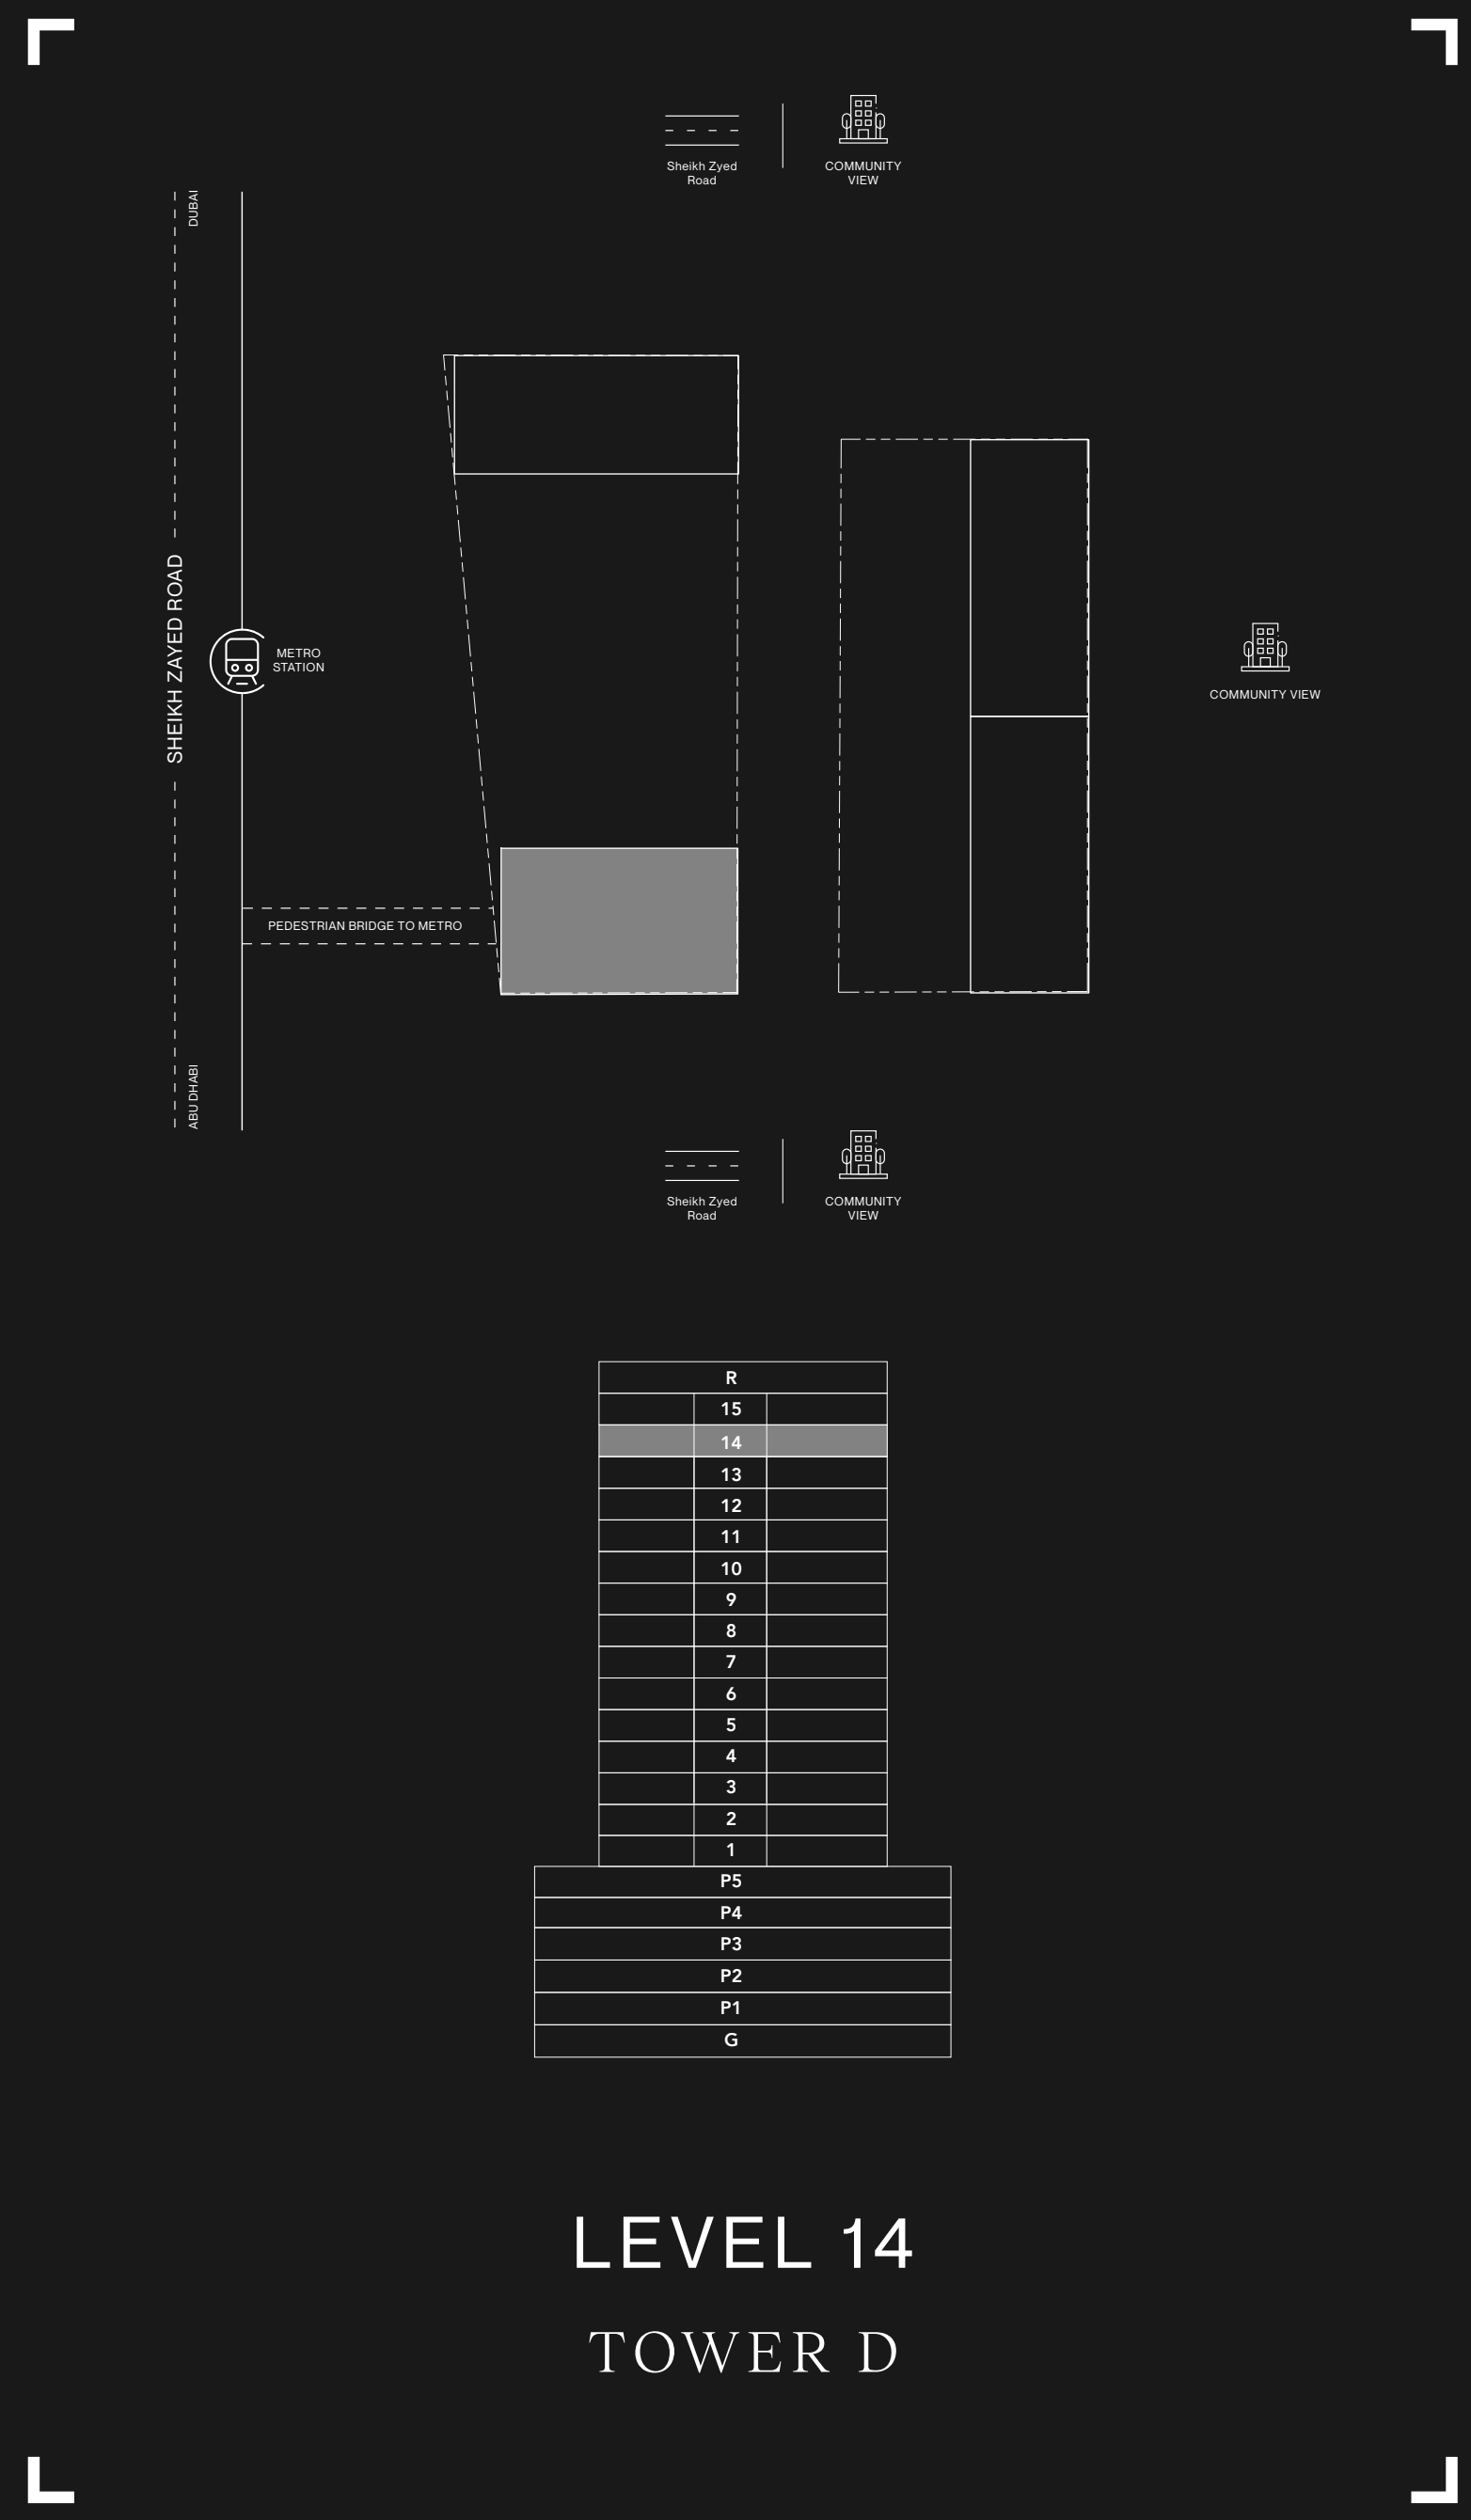

LEVEL 13
TOWER D

RAW
DISTRICT
DUBAI

IMTIAZ

Office

RAW DISTRICT DUBAI

Office

LEVEL 14 TOWER D

R	
15	
14	
13	
12	
11	
10	
9	
8	
7	
6	
5	
4	
3	
2	
1	
P5	
P4	
P3	
P2	
P1	
G	