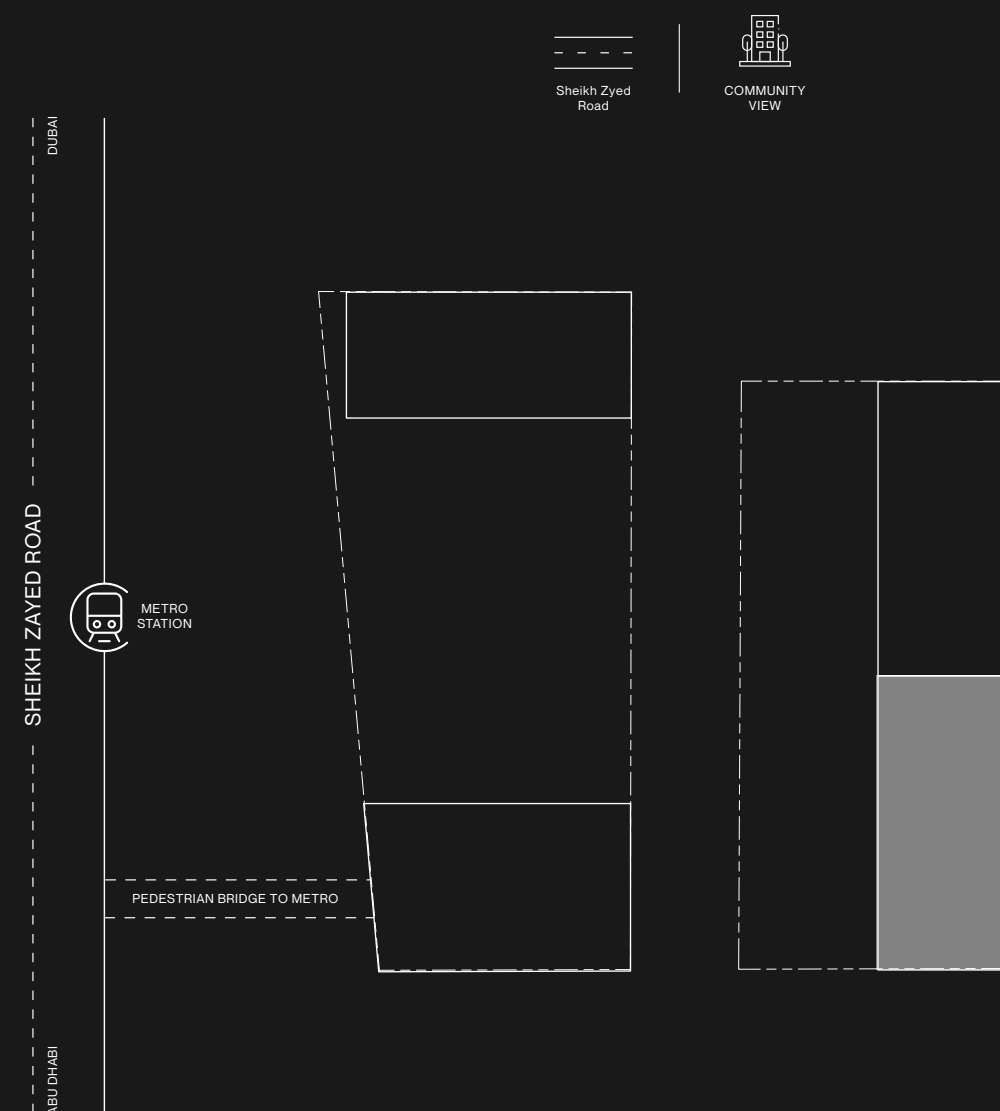

- MAJLIS
- GYM
- STUDIO
- 1 BEDROOM
- 2 BEDROOM
- 3 BEDROOM

Indoor Amenities

Majlis – Clubhouse

- Bar Counter
- Communal Table
- Lounge Seating Areas

Residential Gym

- Strength Zone
- Cardio Zone
- Stretch Zone
- Pilates

LEVEL 1 TOWER A

R
15
14
13
12
11
10
9
8
7
6
5
4
3
2
1
P5
P4
P3
P2
P1
G

RAW DISTRICT DUBAI

- STUDIO
- 1 BEDROOM
- 2 BEDROOM

R
15
14
13
12
11
10
9
8
7
6
5
4
3
2
1
P5
P4
P3
P2
P1
G

LEVEL 2 TOWER A

RAW DISTRICT DUBAI