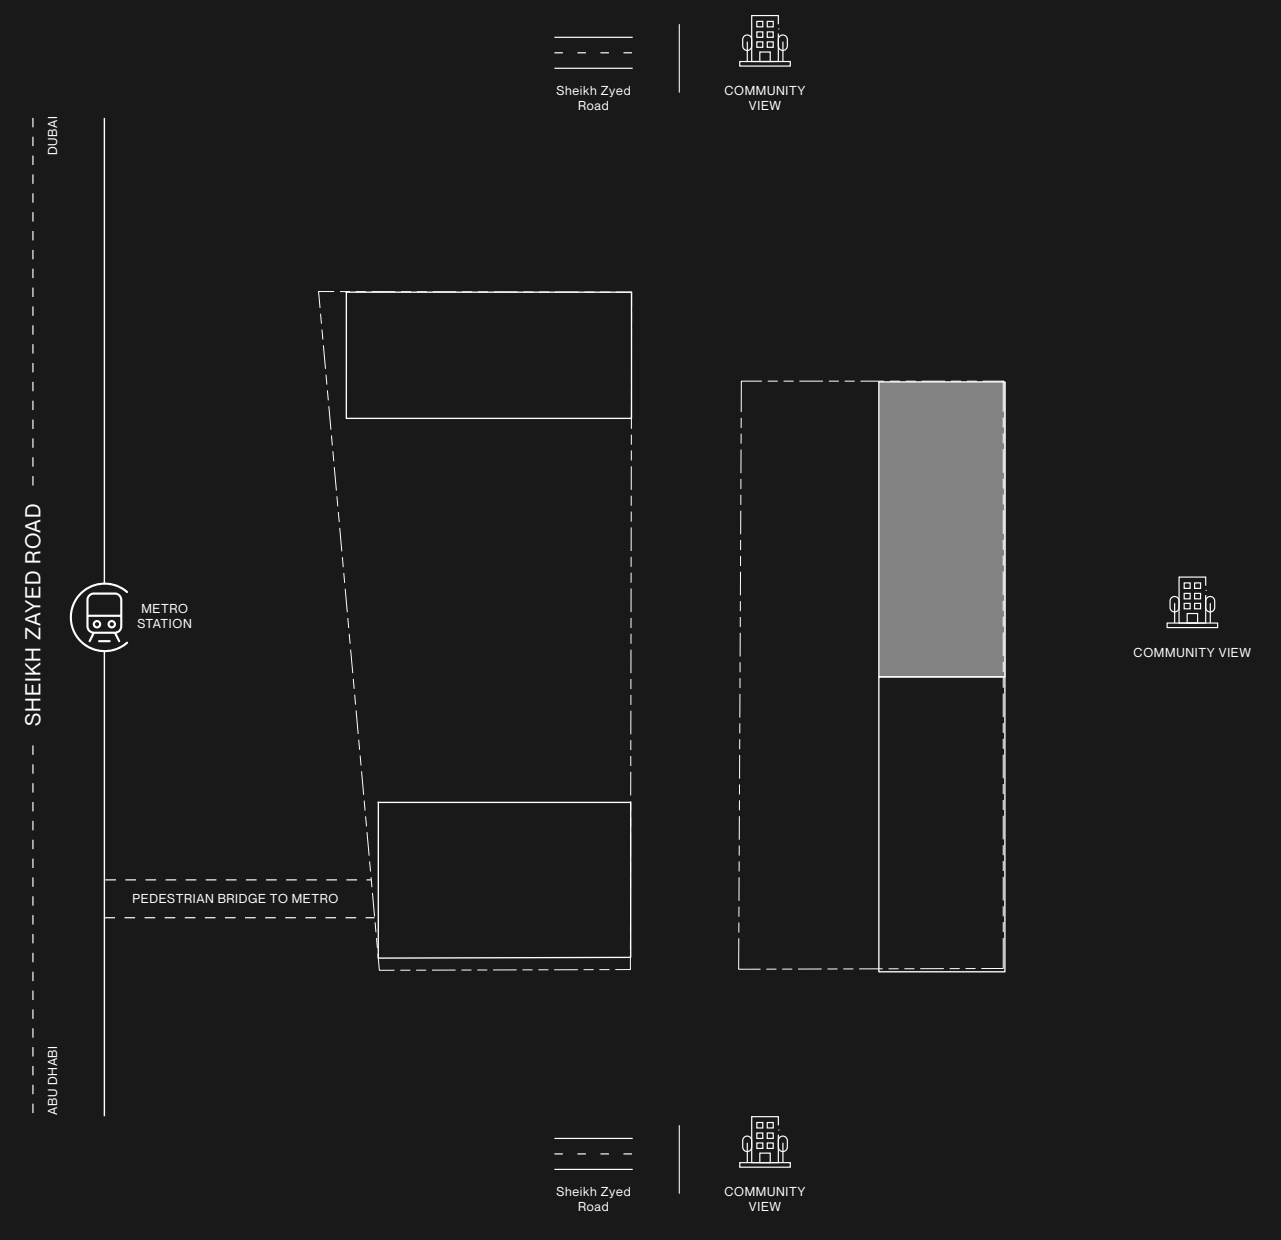

RAW DISTRICT DUBAI

R
15
14
13
12
11
10
9
8
7
6
5
4
3
2
1
P5
P4
P3
P2
P1
G

LEVEL 11 TOWER B

- STUDIO
- 1 BEDROOM
- 2 BEDROOM
- 3 BEDROOM