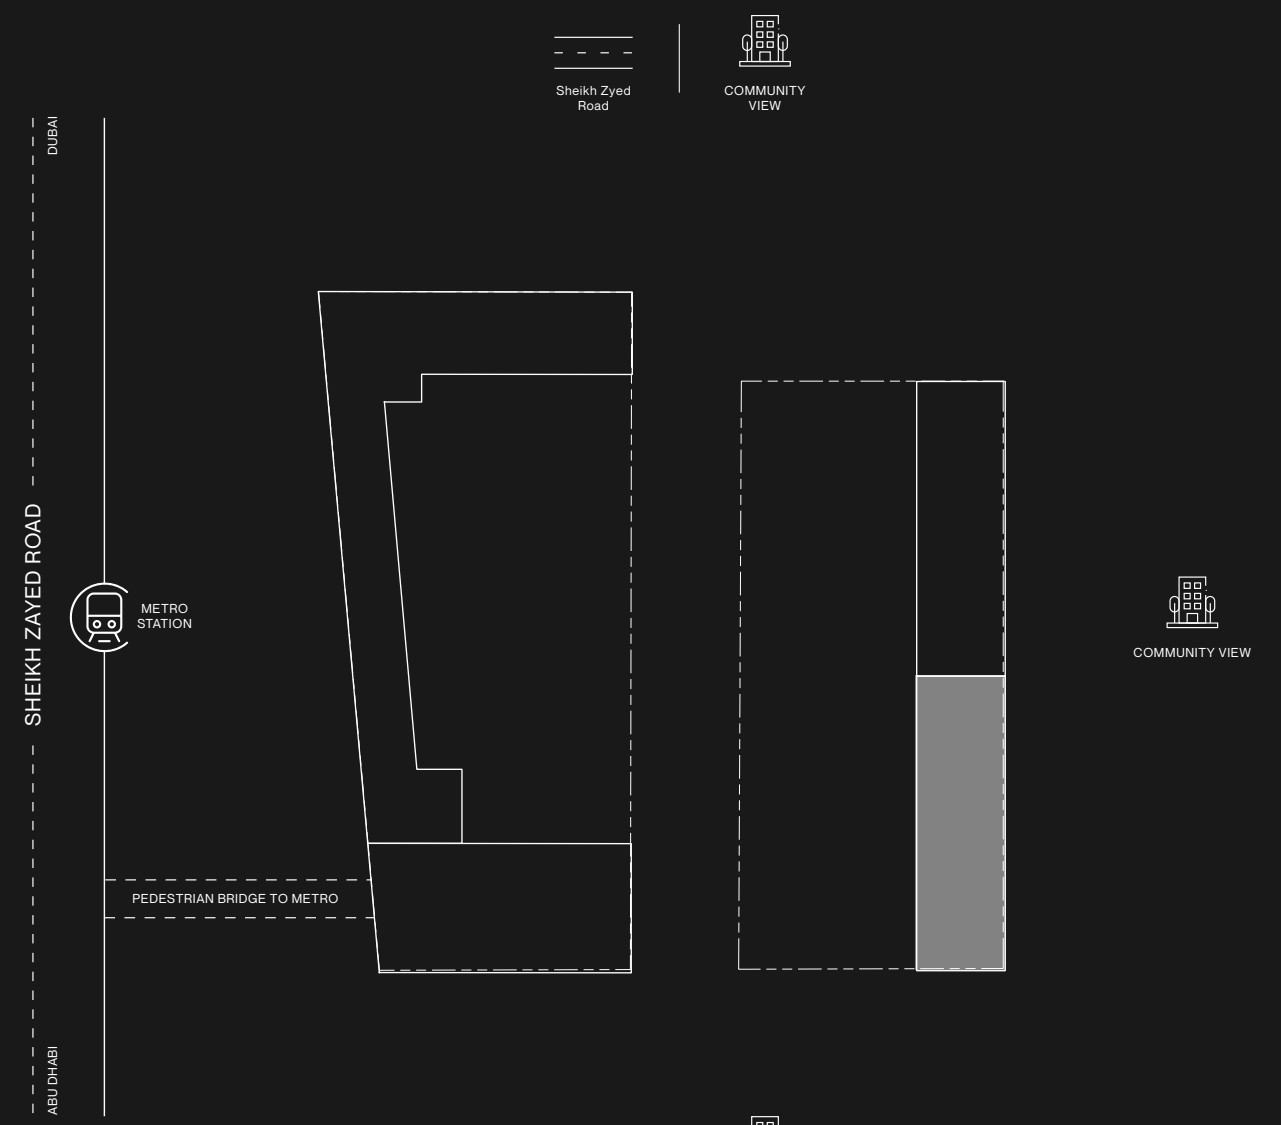

RAW DISTRICT DUBAI

R
15
14
13
12
11
10
9
8
7
6
5
4
3
2
1
P5
P4
P3
P2
P1
G

PODIUM 4 TOWER A

- STUDIO
- 1 BEDROOM

RAW DISTRICT DUBAI

R	
15	
14	
13	
12	
11	
10	
9	
8	
7	
6	
5	
4	
3	
2	
1	
P5	
P4	
P3	
P2	
P1	
G	