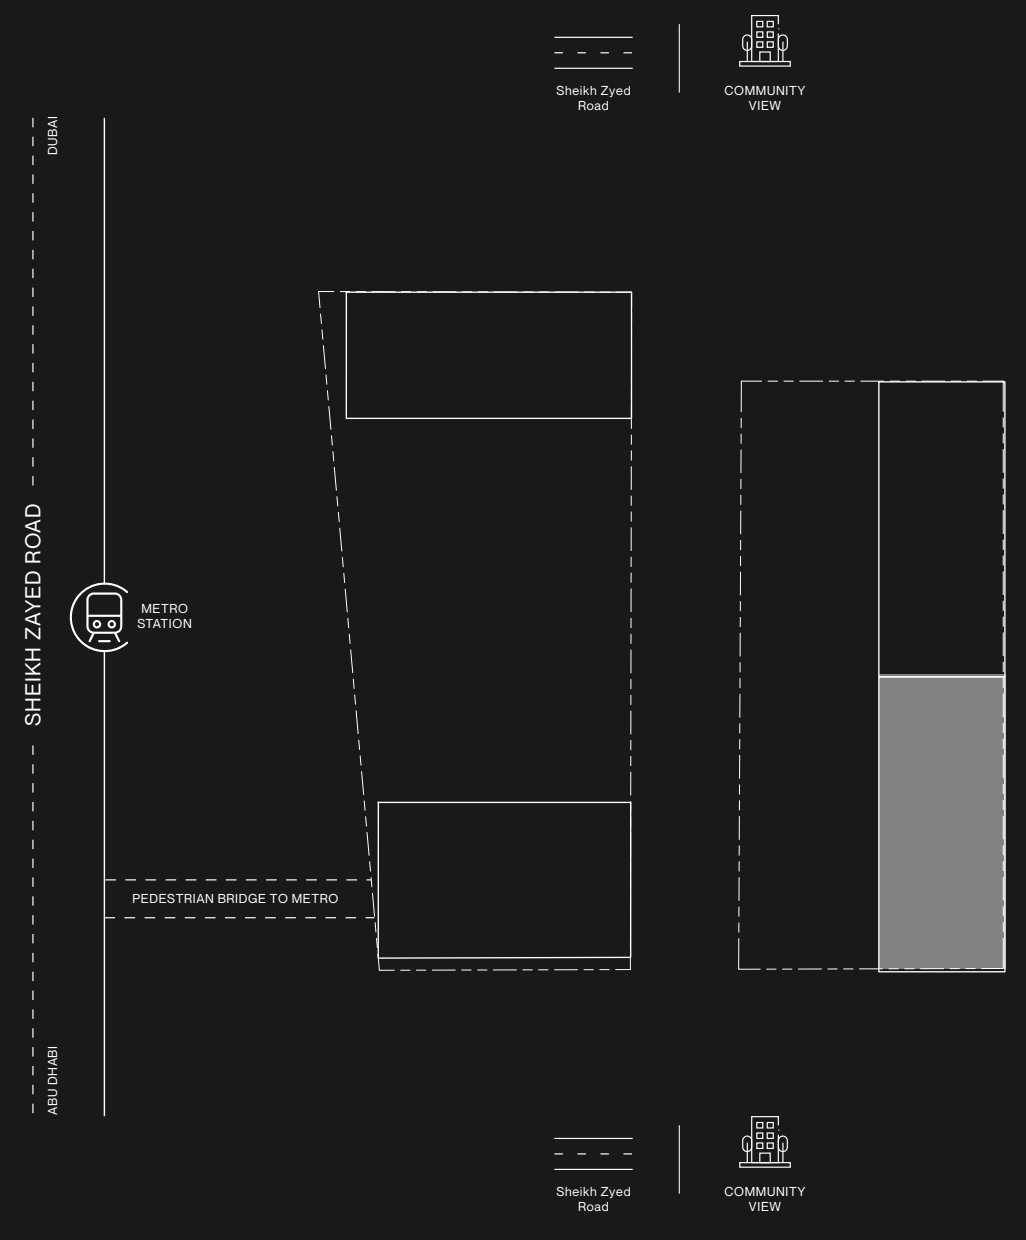

LEVEL 8 TOWER A

- STUDIO
- 1 BEDROOM
- 2 BEDROOM
- 3 BEDROOM

RAW DISTRICT DUBAI

- STUDIO
- 1 BEDROOM
- 2 BEDROOM
- 3 BEDROOM

R
15
14
13
12
11
10
9
8
7
6
5
4
3
2
1
P5
P4
P3
P2
P1
G

LEVEL 9 TOWER A

RAW DISTRICT DUBAI