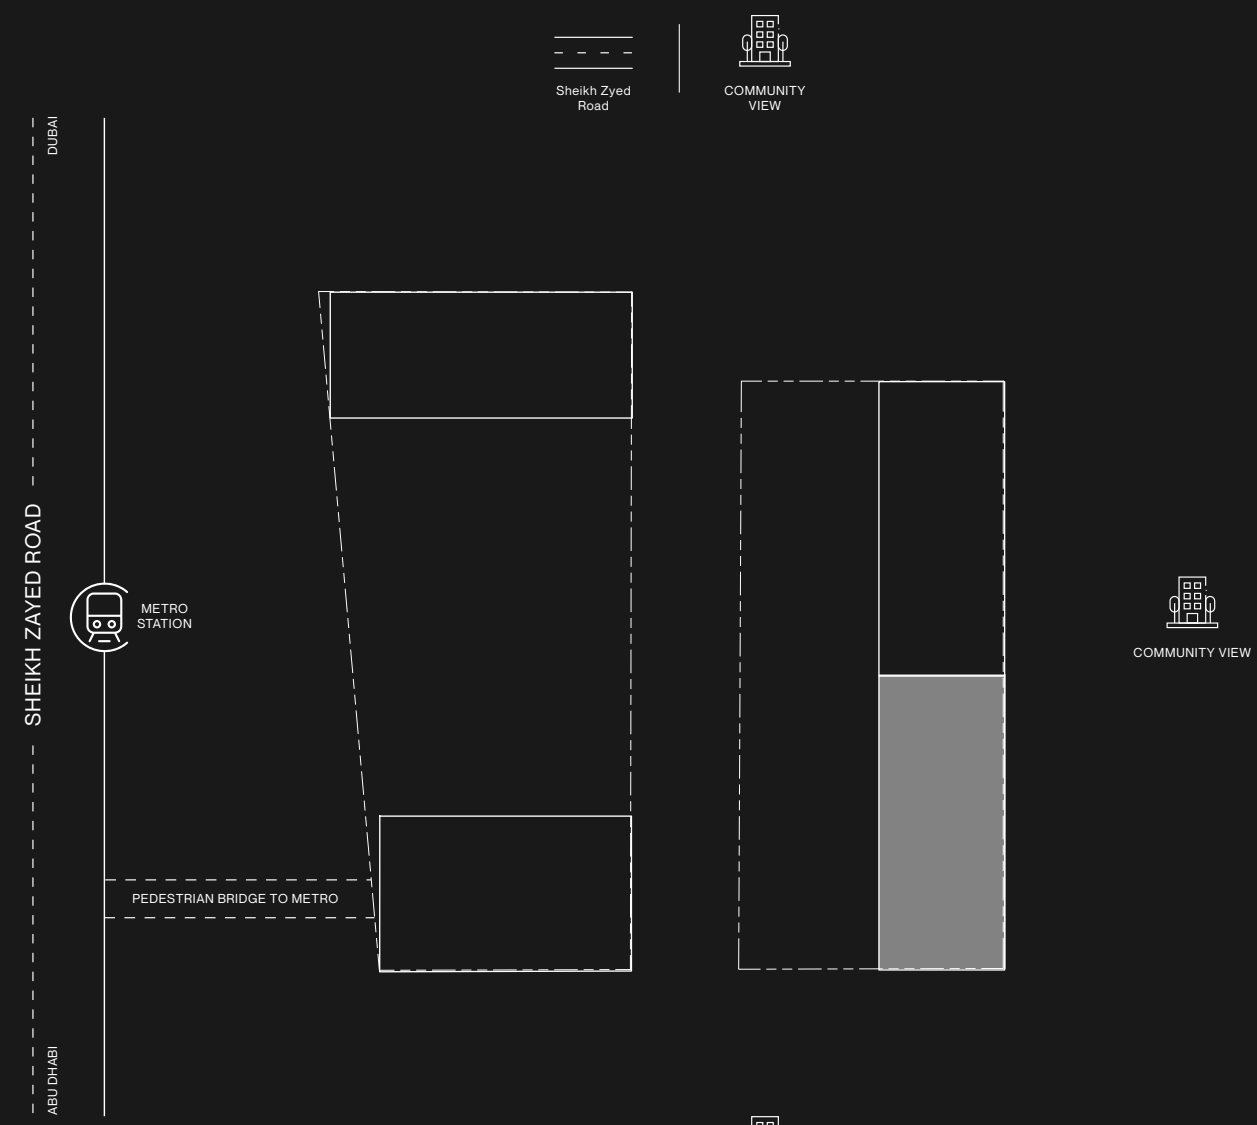

RAW DISTRICT DUBAI

R	
15	
14	
13	
12	
11	
10	
9	
8	
7	
6	
5	
4	
3	
2	
1	
P5	
P4	
P3	
P2	
P1	
G	

LEVEL 14 TOWER A

- STUDIO
- 1 BEDROOM
- 2 BEDROOM