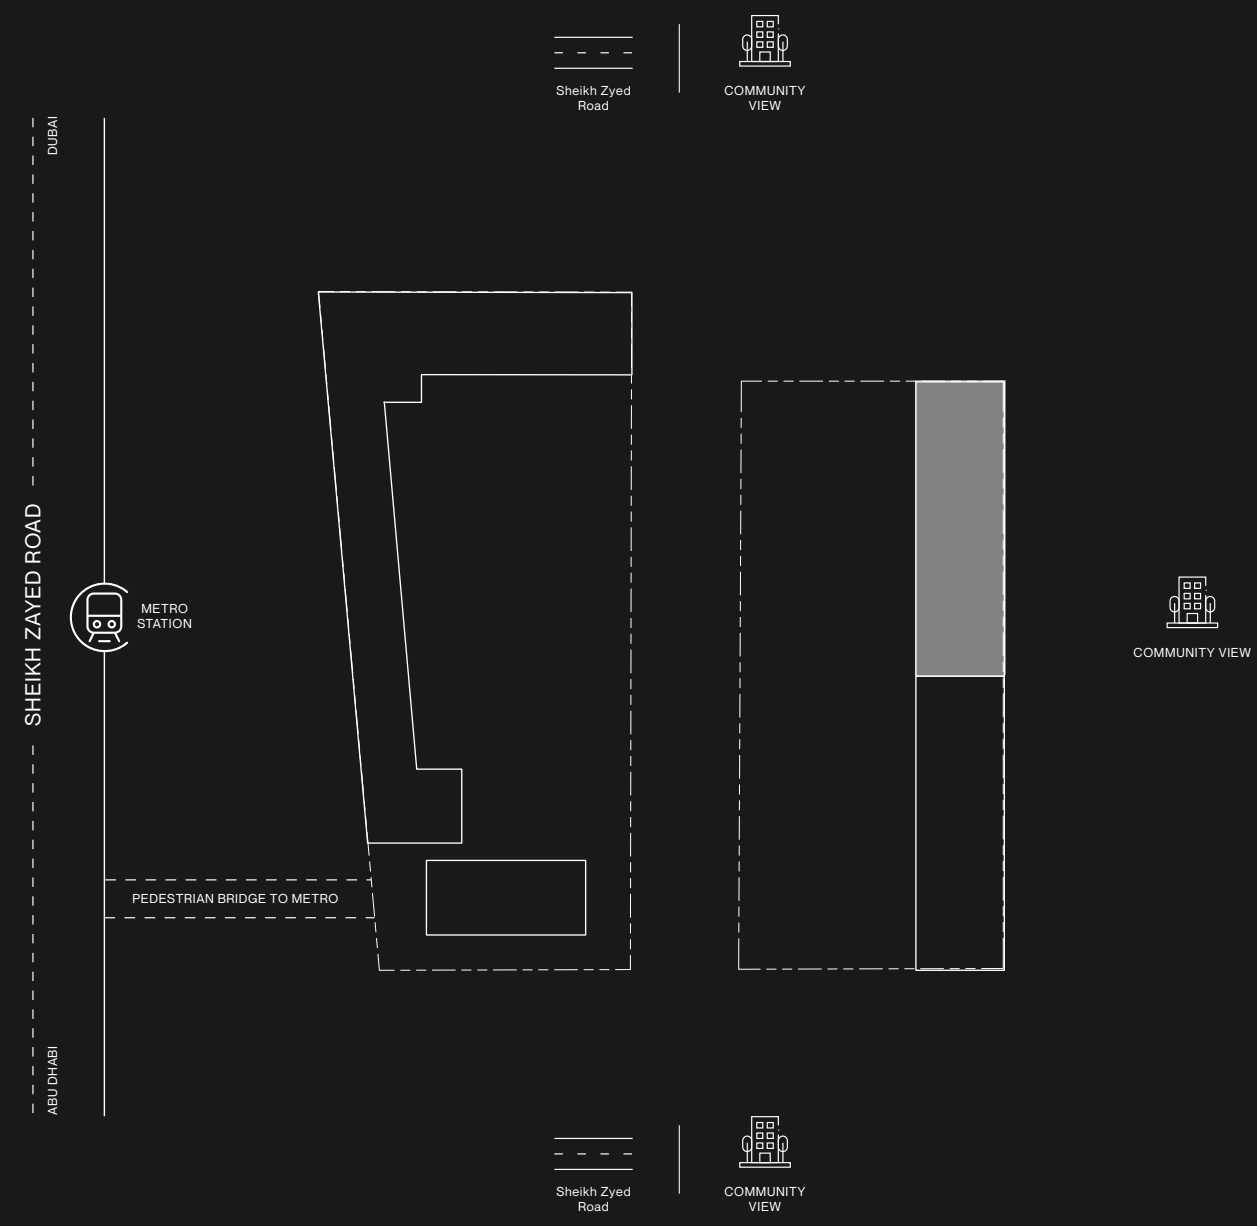

PODIUM 1 TOWER B

- STUDIO
- 1 BEDROOM

RAW DISTRICT DUBAI

R
15
14
13
12
11
10
9
8
7
6
5
4
3
2
1
P5
P4
P3
P2
P1
G

PODIUM 2 TOWER B

- STUDIO
- 1 BEDROOM

RAW DISTRICT DUBAI

R
15
14
13
12
11
10
9
8
7
6
5
4
3
2
1
P5
P4
P3
P2
P1
G