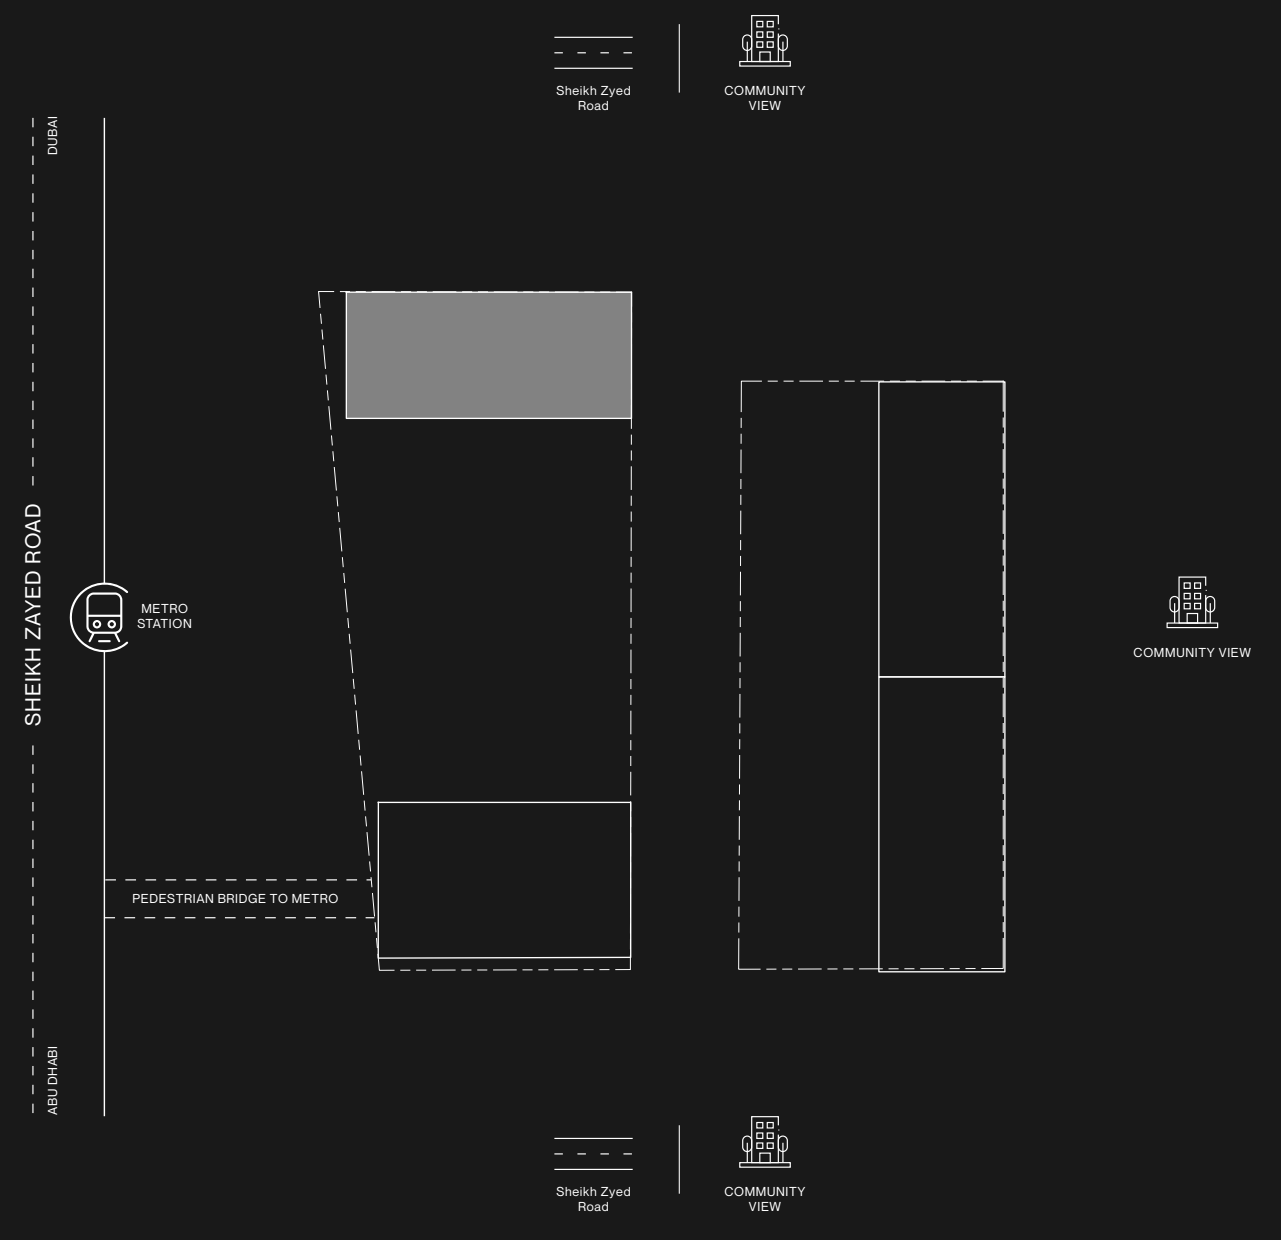

LEVEL 8 TOWER C

- STUDIO
- 1 BEDROOM
- 2 BEDROOM

RAW DISTRICT DUBAI

- STUDIO
- 1 BEDROOM
- 2 BEDROOM

R
15
14
13
12
11
10
9
8
7
6
5
4
3
2
1
P5
P4
P3
P2
P1
G

LEVEL 9 TOWER C

RAW DISTRICT DUBAI

R	
15	
14	
13	
12	
11	
10	
9	
8	
7	
6	
5	
4	
3	
2	
1	
P5	
P4	
P3	
P2	
P1	
G	