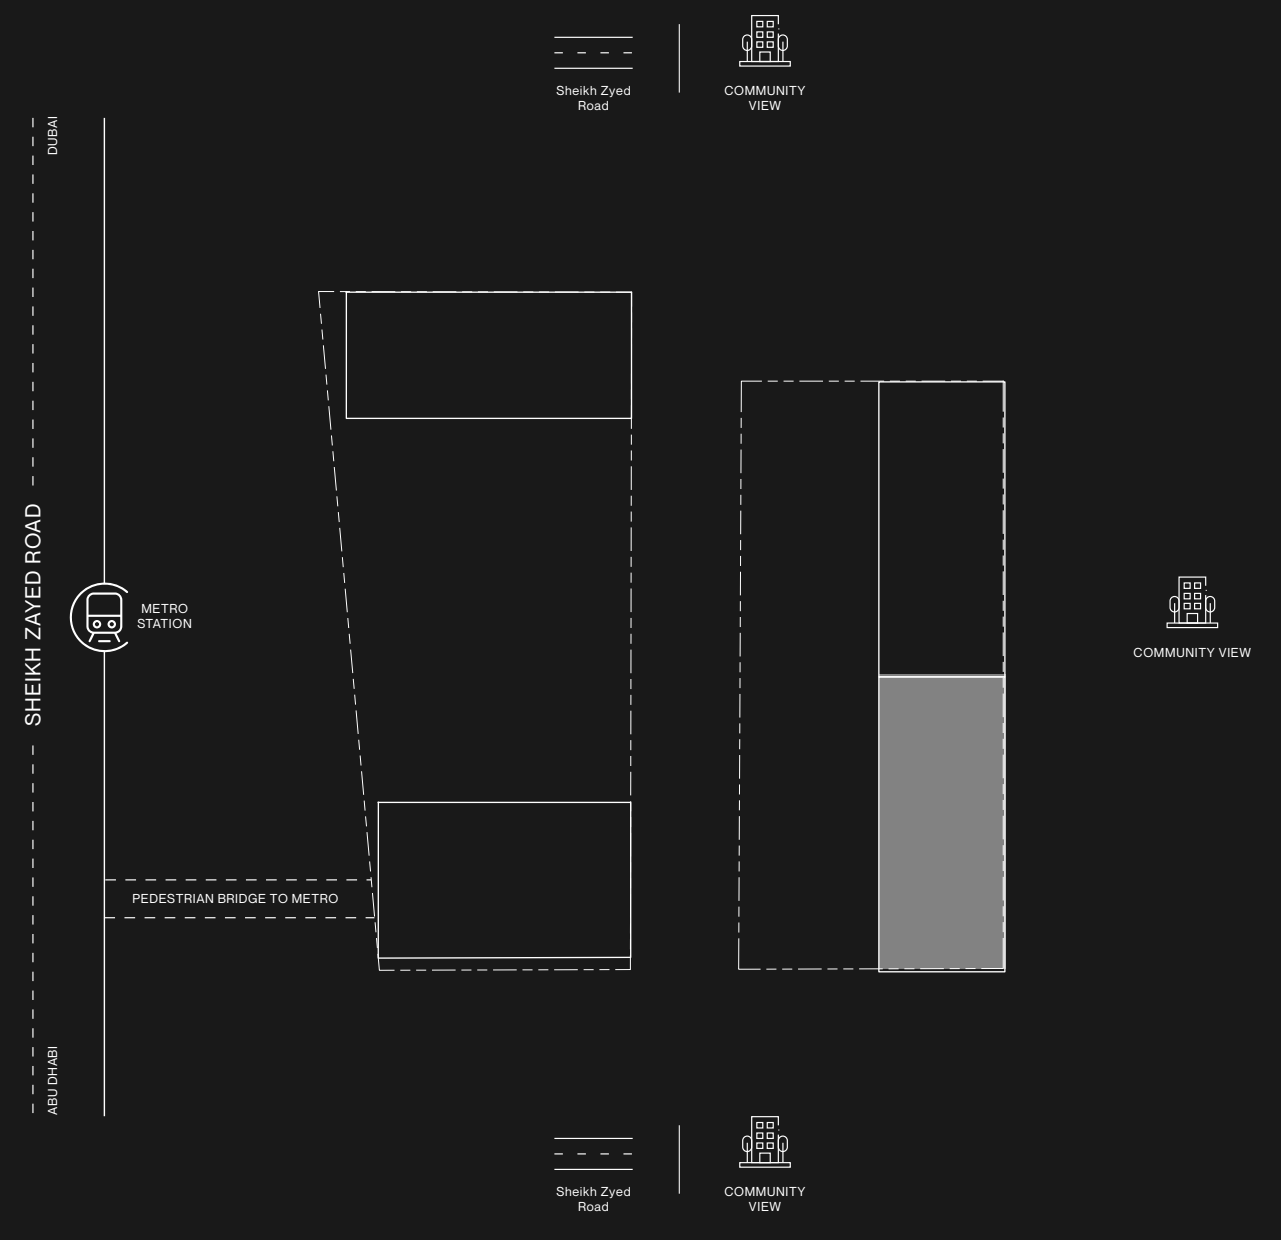

IMTIAZ

RAW DISTRICT DUBAI

R
15
14
13
12
11
10
9
8
7
6
5
4
3
2
1
P5
P4
P3
P2
P1
G

LEVEL 5 TOWER A

- STUDIO
- 1 BEDROOM
- 2 BEDROOM

RAW DISTRICT DUBAI

- STUDIO
- 1 BEDROOM
- 2 BEDROOM
- 3 BEDROOM

R
15
14
13
12
11
10
9
8
7
6
5
4
3
2
1
P5
P4
P3
P2
P1
G

LEVEL 6 TOWER A

RAW DISTRICT DUBAI

R
15
14
13
12
11
10
9
8
7
6
5
4
3
2
1
P5
P4
P3
P2
P1
G

LEVEL 7 TOWER A

- STUDIO
- 1 BEDROOM
- 2 BEDROOM
- 3 BEDROOM

RAW DISTRICT DUBAI

R
15
14
13
12
11
10
9
8
7
6
5
4
3
2
1
P5
P4
P3
P2
P1
G