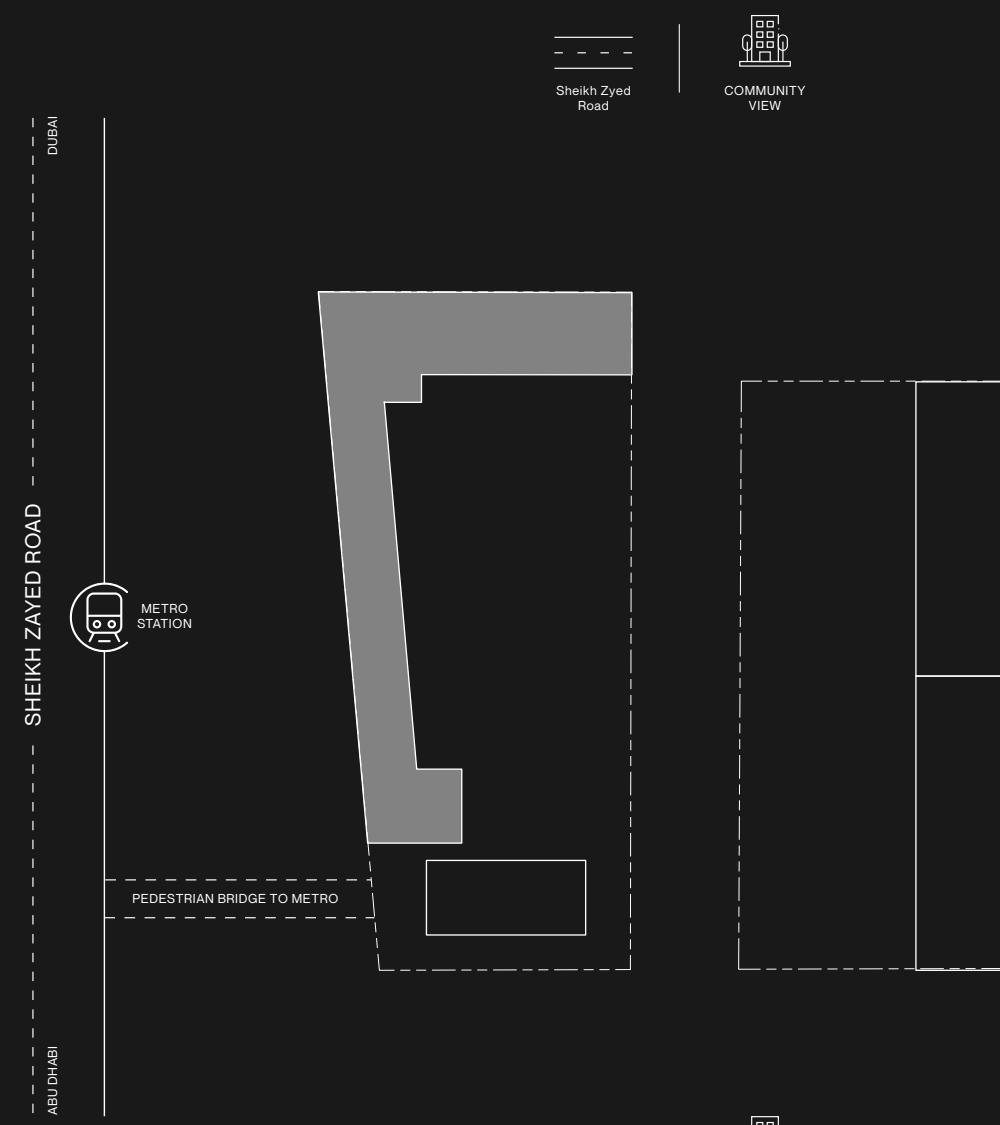

R		
15		
14		
13		
12		
11		
10		
9		
8		
7		
6		
5		
4		
3		
2		
1		
P5		
P4		
P3		
P2		
P1		
G		

**PODIUM 3
TOWER C**

**RAW
DISTRICT
DUBAI**

- STUDIO
- 1 BEDROOM
- 2 BEDROOM

IMTIAZ