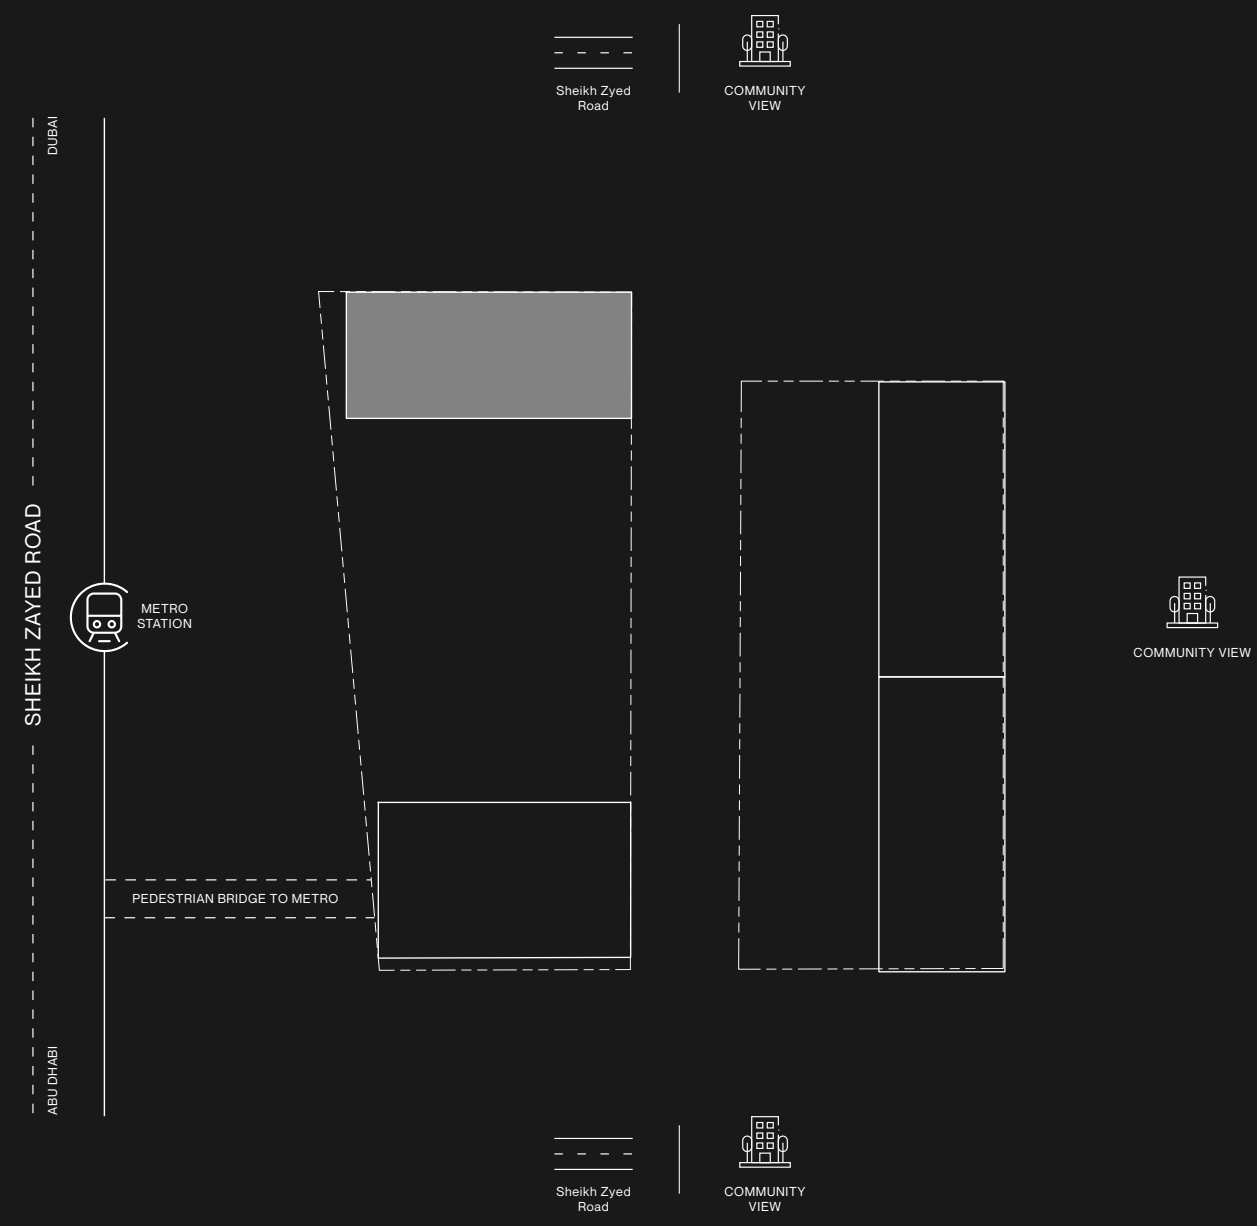

LEVEL 8 TOWER C

- STUDIO
- 1 BEDROOM
- 2 BEDROOM

RAW DISTRICT DUBAI

- STUDIO
- 1 BEDROOM
- 2 BEDROOM

R
15
14
13
12
11
10
9
8
7
6
5
4
3
2
1
P5
P4
P3
P2
P1
G

LEVEL 9 TOWER C

RAW DISTRICT DUBAI

R	
15	
14	
13	
12	
11	
10	
9	
8	
7	
6	
5	
4	
3	
2	
1	
P5	
P4	
P3	
P2	
P1	
G	