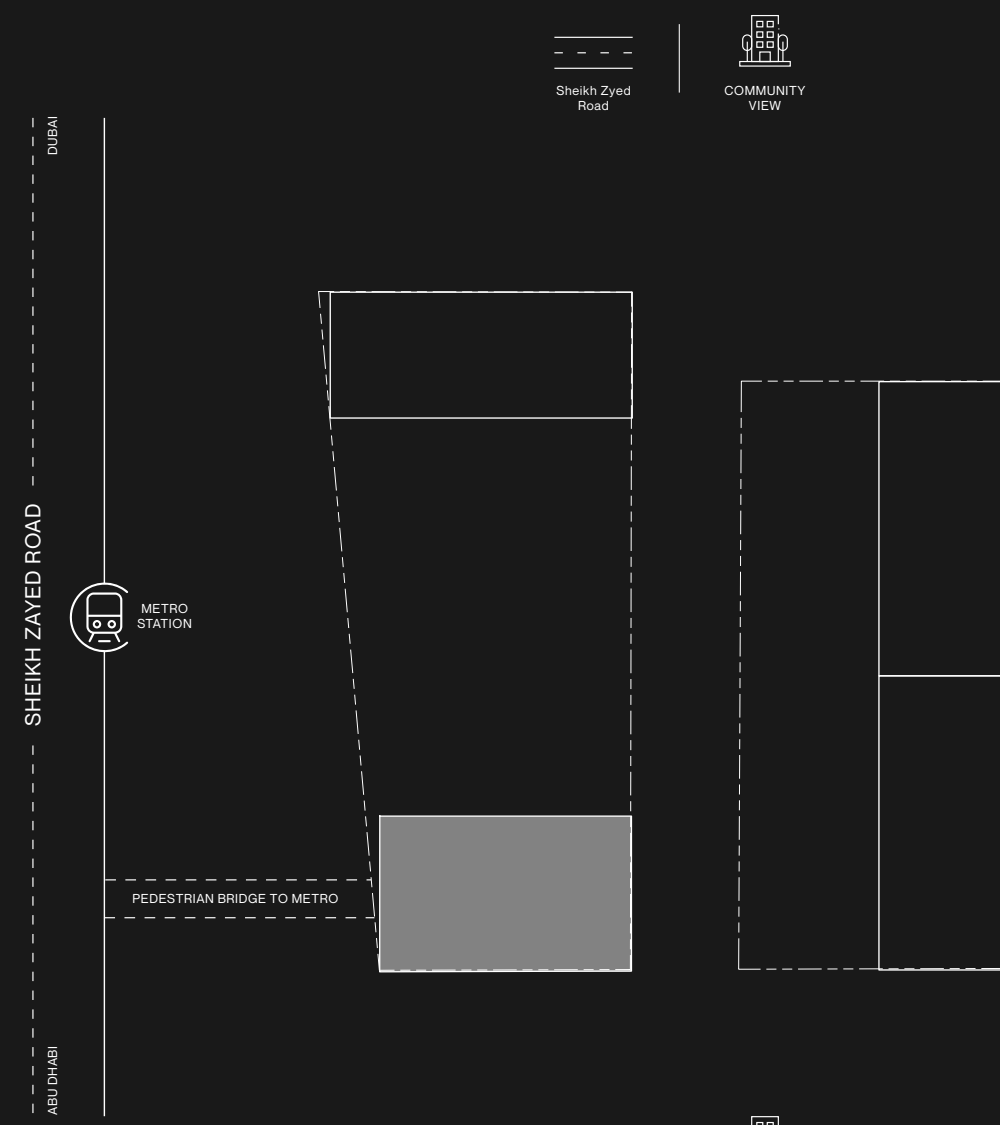

R	
15	
14	
13	
12	
11	
10	
9	
8	
7	
6	
5	
4	
3	
2	
1	
P5	
P4	
P3	
P2	
P1	
G	

LEVEL 2
TOWER D

RAW
DISTRICT
DUBAI

IMTIAZ