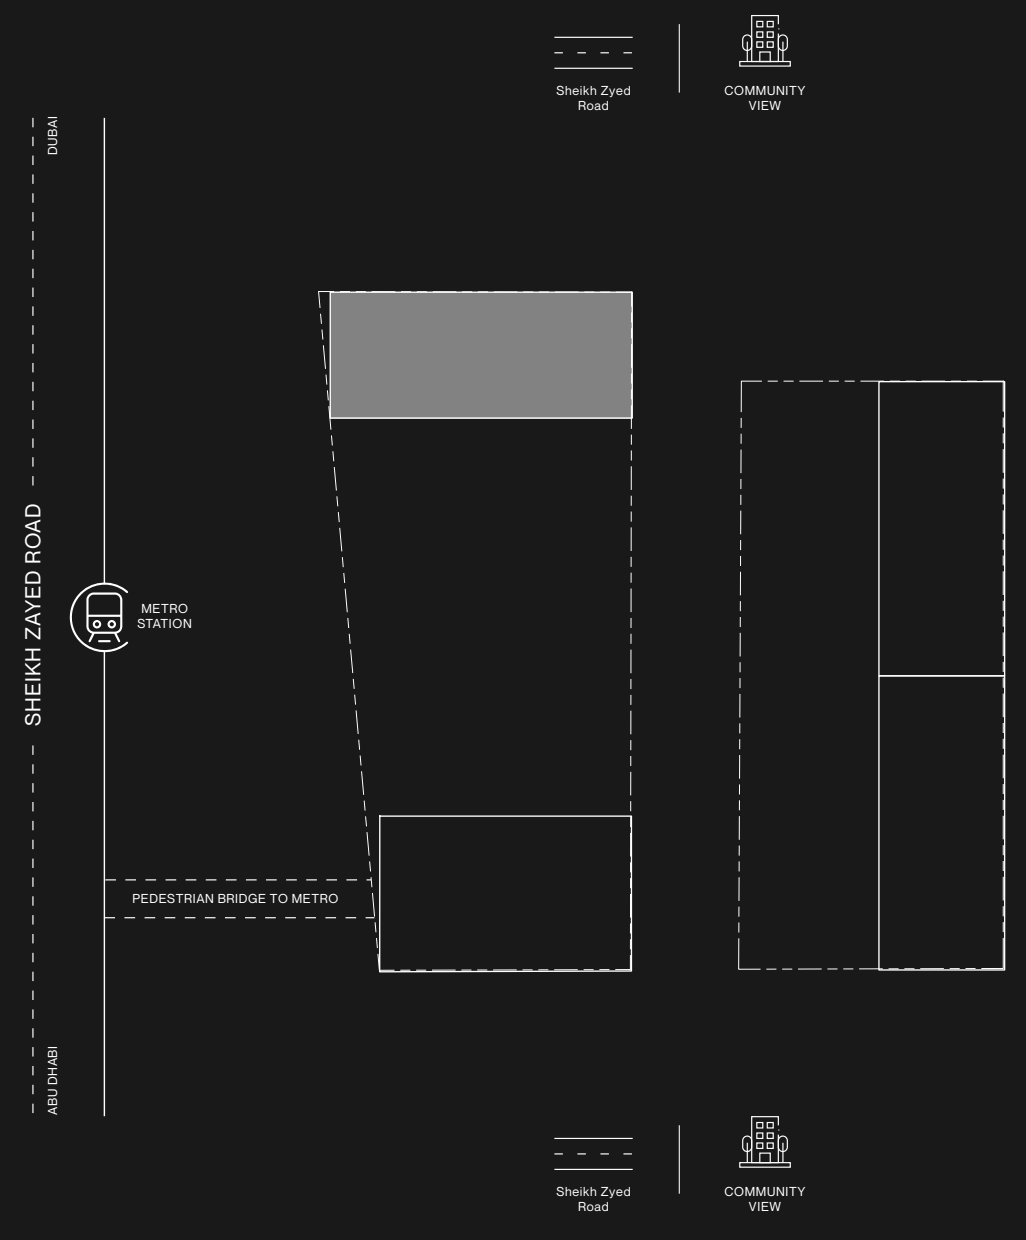

LEVEL 12 TOWER C

- STUDIO
- 1 BEDROOM
- 2 BEDROOM
- 3 BEDROOM

RAW DISTRICT DUBAI

R
15
14
13
12
11
10
9
8
7
6
5
4
3
2
1
P5
P4
P3
P2
P1
G

LEVEL 13 TOWER C

- STUDIO
- 1 BEDROOM
- 2 BEDROOM
- 3 BEDROOM

RAW DISTRICT DUBAI