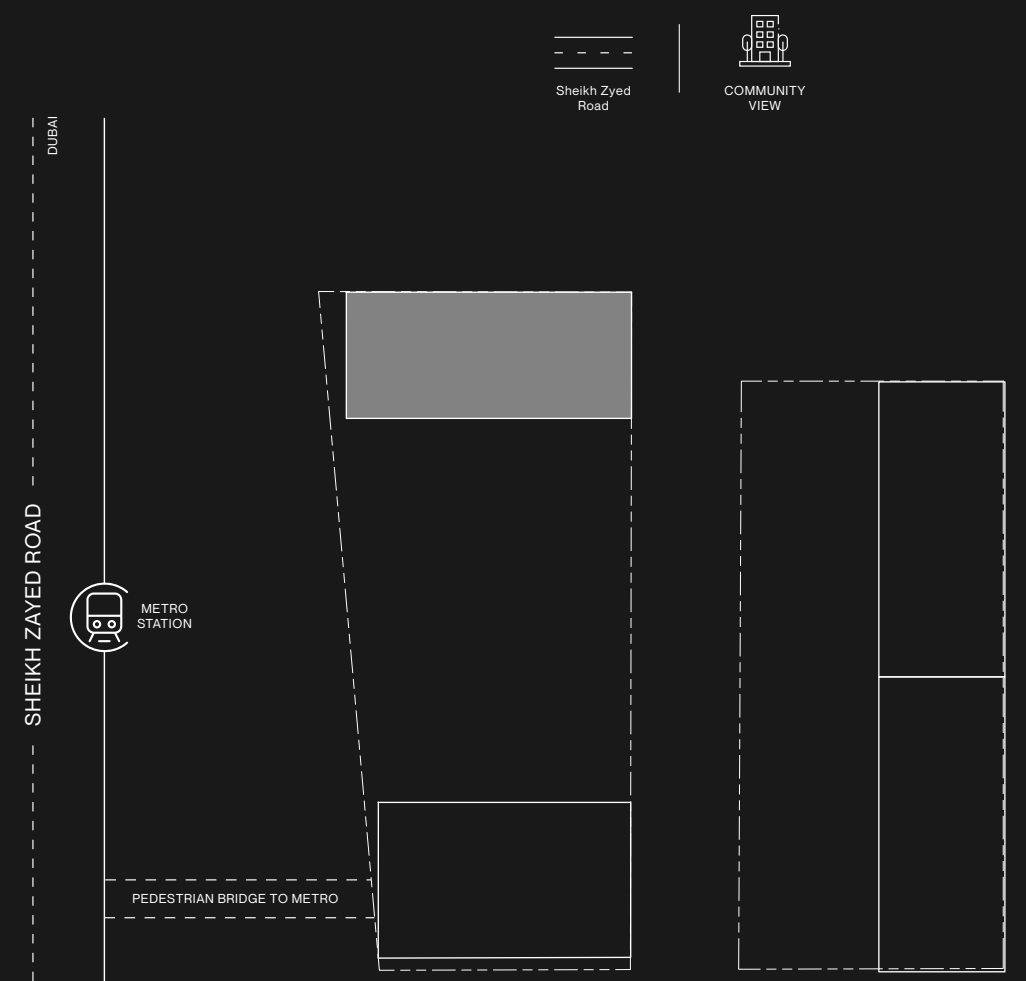

LEVEL 6 TOWER C

RAW DISTRICT DUBAI

- STUDIO
- 1 BEDROOM
- 2 BEDROOM

R
15
14
13
12
11
10
9
8
7
6
5
4
3
2
1
P5
P4
P3
P2
P1
G

LEVEL 7 TOWER C

RAW DISTRICT DUBAI

R
15
14
13
12
11
10
9
8
7
6
5
4
3
2
1
P5
P4
P3
P2
P1
G