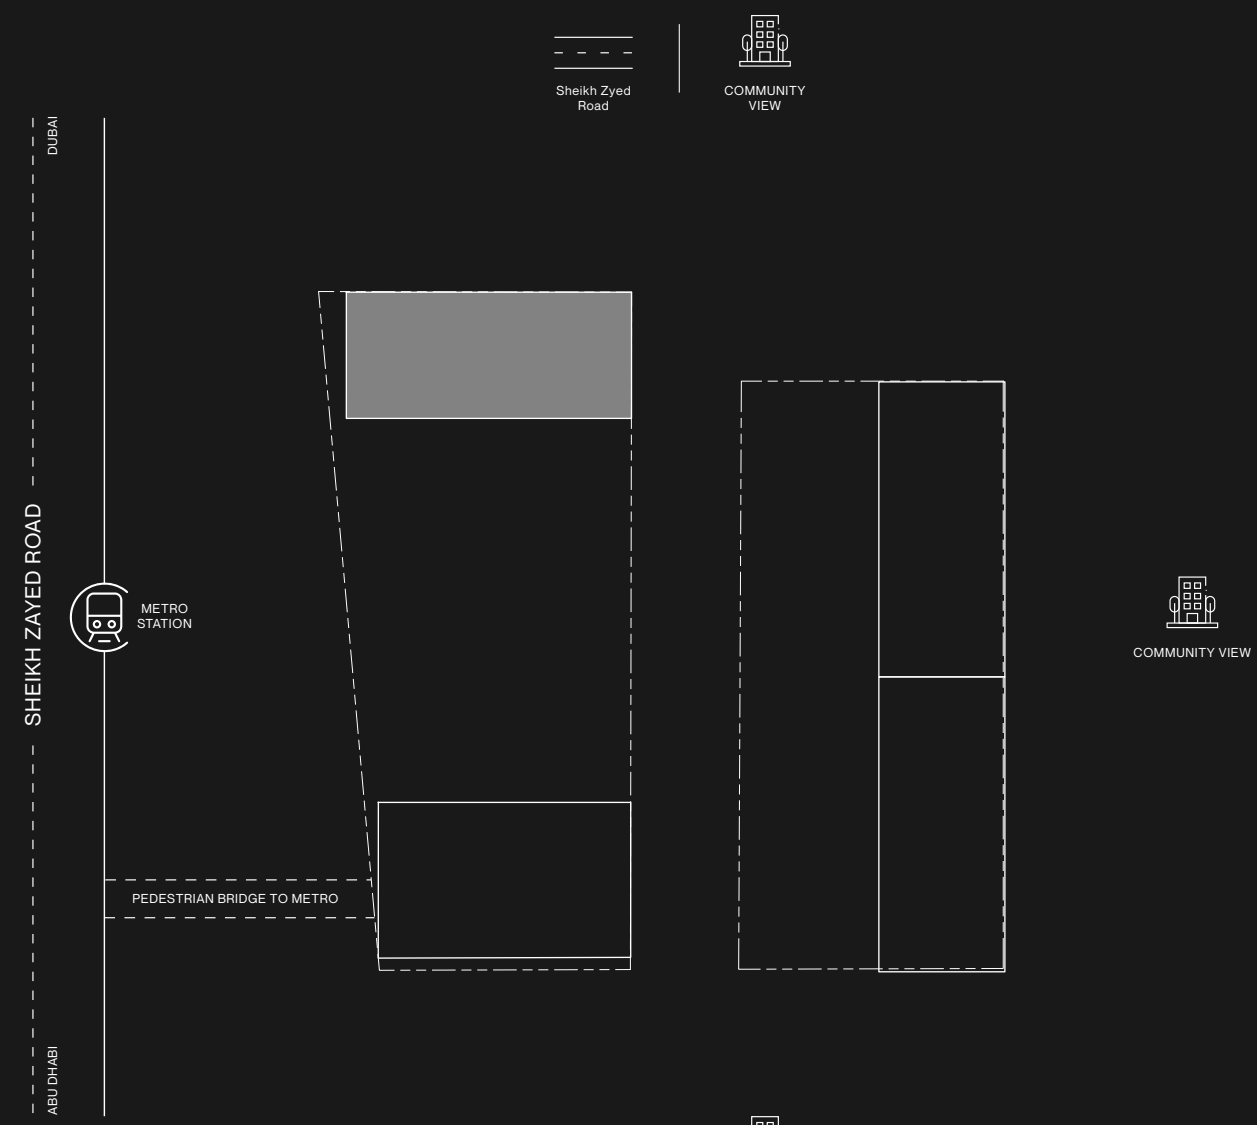

RAW DISTRICT DUBAI

R
15
14
13
12
11
10
9
8
7
6
5
4
3
2
1
P5
P4
P3
P2
P1
G

LEVEL 11 TOWER C