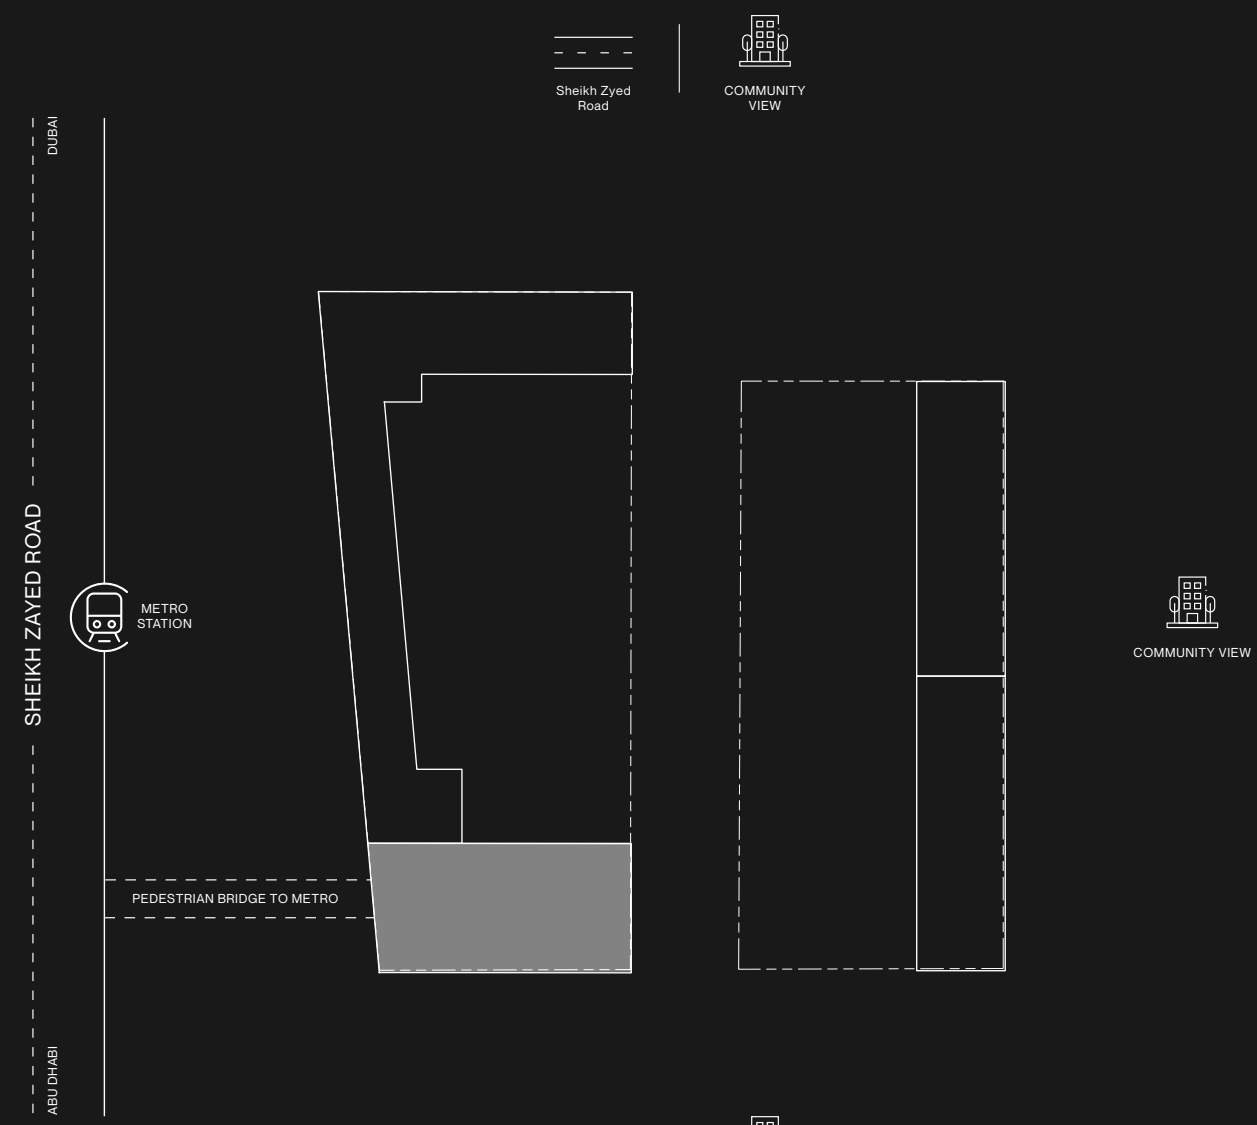

IMTIAZ

Mezzanine floor Amenities

Gym – Raw Theory

- Gym Reception
- Refreshment Lounge Area
- Pantry
- Male Toilets and Changing Rooms with steam and ice bath
- Female Toilets Changing Rooms with steam and ice bath
- Male Lockers
- Female Lockers
- Spinning Room
- AI Power Gym
- Zumba Area
- Meditation Area
- Pilates Area
- Cardio Zone
- Strength Zone
- Stretching Zone
- RAW 15 Minutes
- HIIT Equipment / Training
- Yoga Area with Hammock

R	
15	
14	
13	
12	
11	
10	
9	
8	
7	
6	
5	
4	
3	
2	
1	
P5	
P4	
P3	
P2	
P1	
G	

PODIUM 4 TOWER D

RAW DISTRICT DUBAI

IMTIAZ

Office

R	
15	
14	
13	
12	
11	
10	
9	
8	
7	
6	
5	
4	
3	
2	
1	
P5	
P4	
P3	
P2	
P1	
G	

PODIUM 5
TOWER D