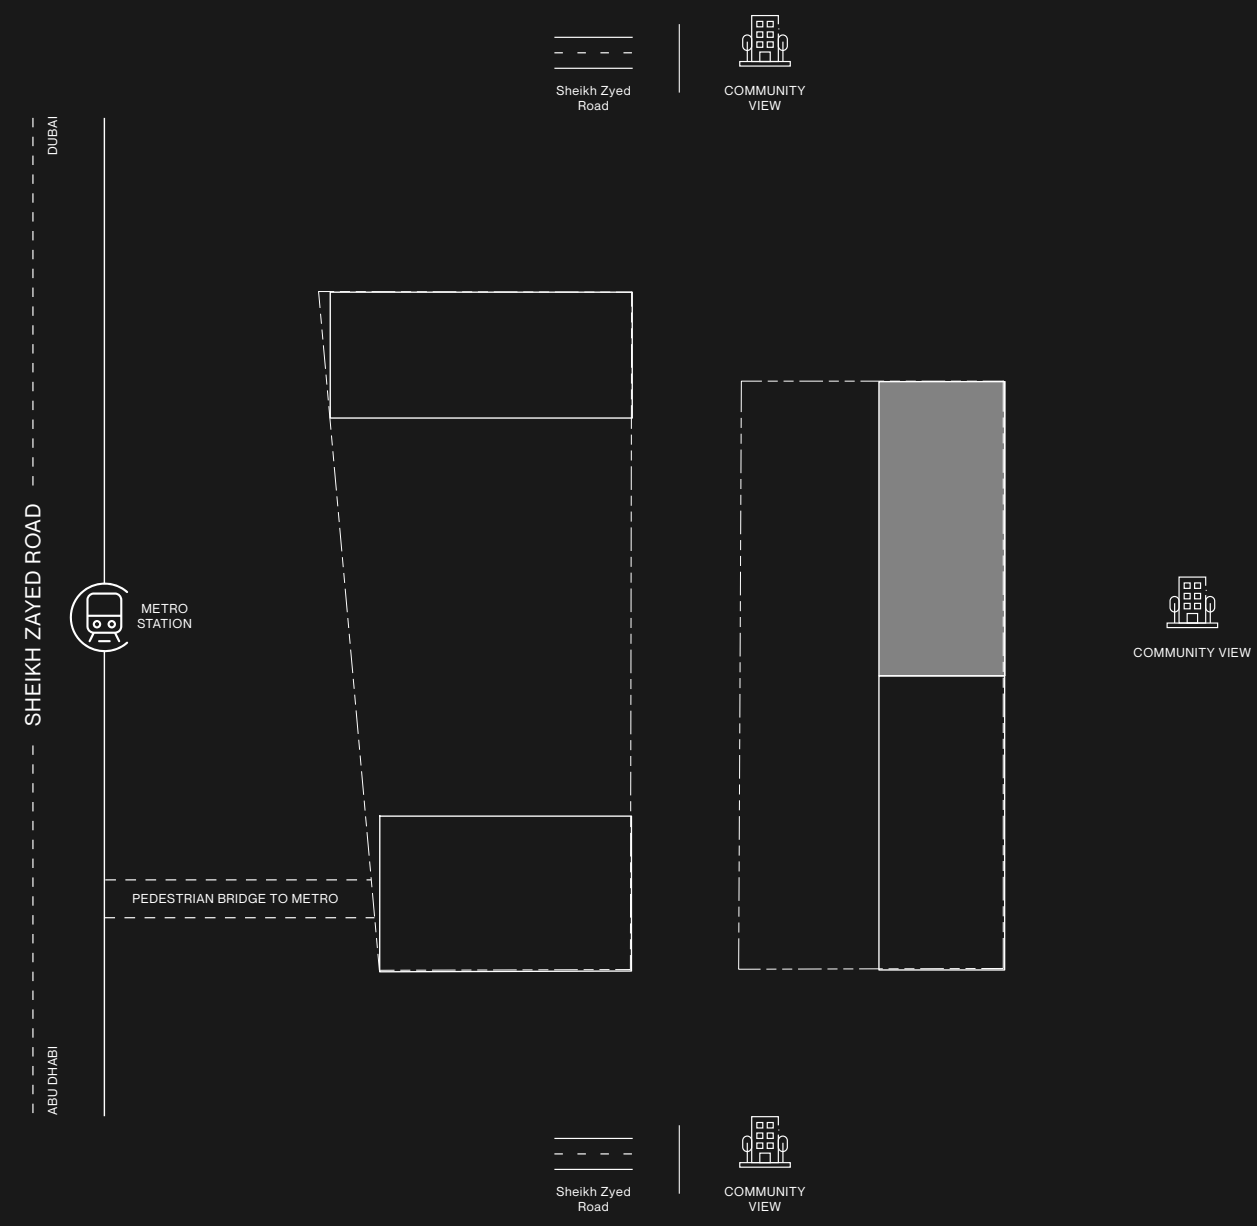

LEVEL 13 TOWER B

RAW DISTRICT DUBAI

- STUDIO
- 1 BEDROOM
- 2 BEDROOM

R	
15	
14	
13	
12	
11	
10	
9	
8	
7	
6	
5	
4	
3	
2	
1	
P5	
P4	
P3	
P2	
P1	
G	

LEVEL 14 TOWER B

RAW DISTRICT DUBAI

- STUDIO
- 1 BEDROOM
- 2 BEDROOM

R	
15	
14	
13	
12	
11	
10	
9	
8	
7	
6	
5	
4	
3	
2	
1	
P5	
P4	
P3	
P2	
P1	
G	

LEVEL 15 TOWER B

R
15
14
13
12
11
10
9
8
7
6
5
4
3
2
1
P5
P4
P3
P2
P1
G

LEVEL R
TOWER B

RAW DISTRICT DUBAI

Outdoor Amenities

- ① Leisure Pool with Infinity Edge (25x6m)
- ② Pool Seat
- ③ Roof Swing Lounge
- ④ BBQ & Dining Area
- ⑤ Outdoor Working & Bar Area
- ⑥ Outdoor Lounge Seat
- ⑦ Pocket Lounge Seat
- ⑧ POD Ramp

Social Hub

- The Vault
- F&B Restaurants
- The inner parks dining area
- Grooming quarter
- Salon
- Feature Staircase and Lift
- Sunken Seating and The Inner Circle
- Outdoor F&B with dining
- Grab and Go
- Bakery
- Coffee Corner (6AM Coffee Club)
- The Raw District Table
- The internal parks dinner