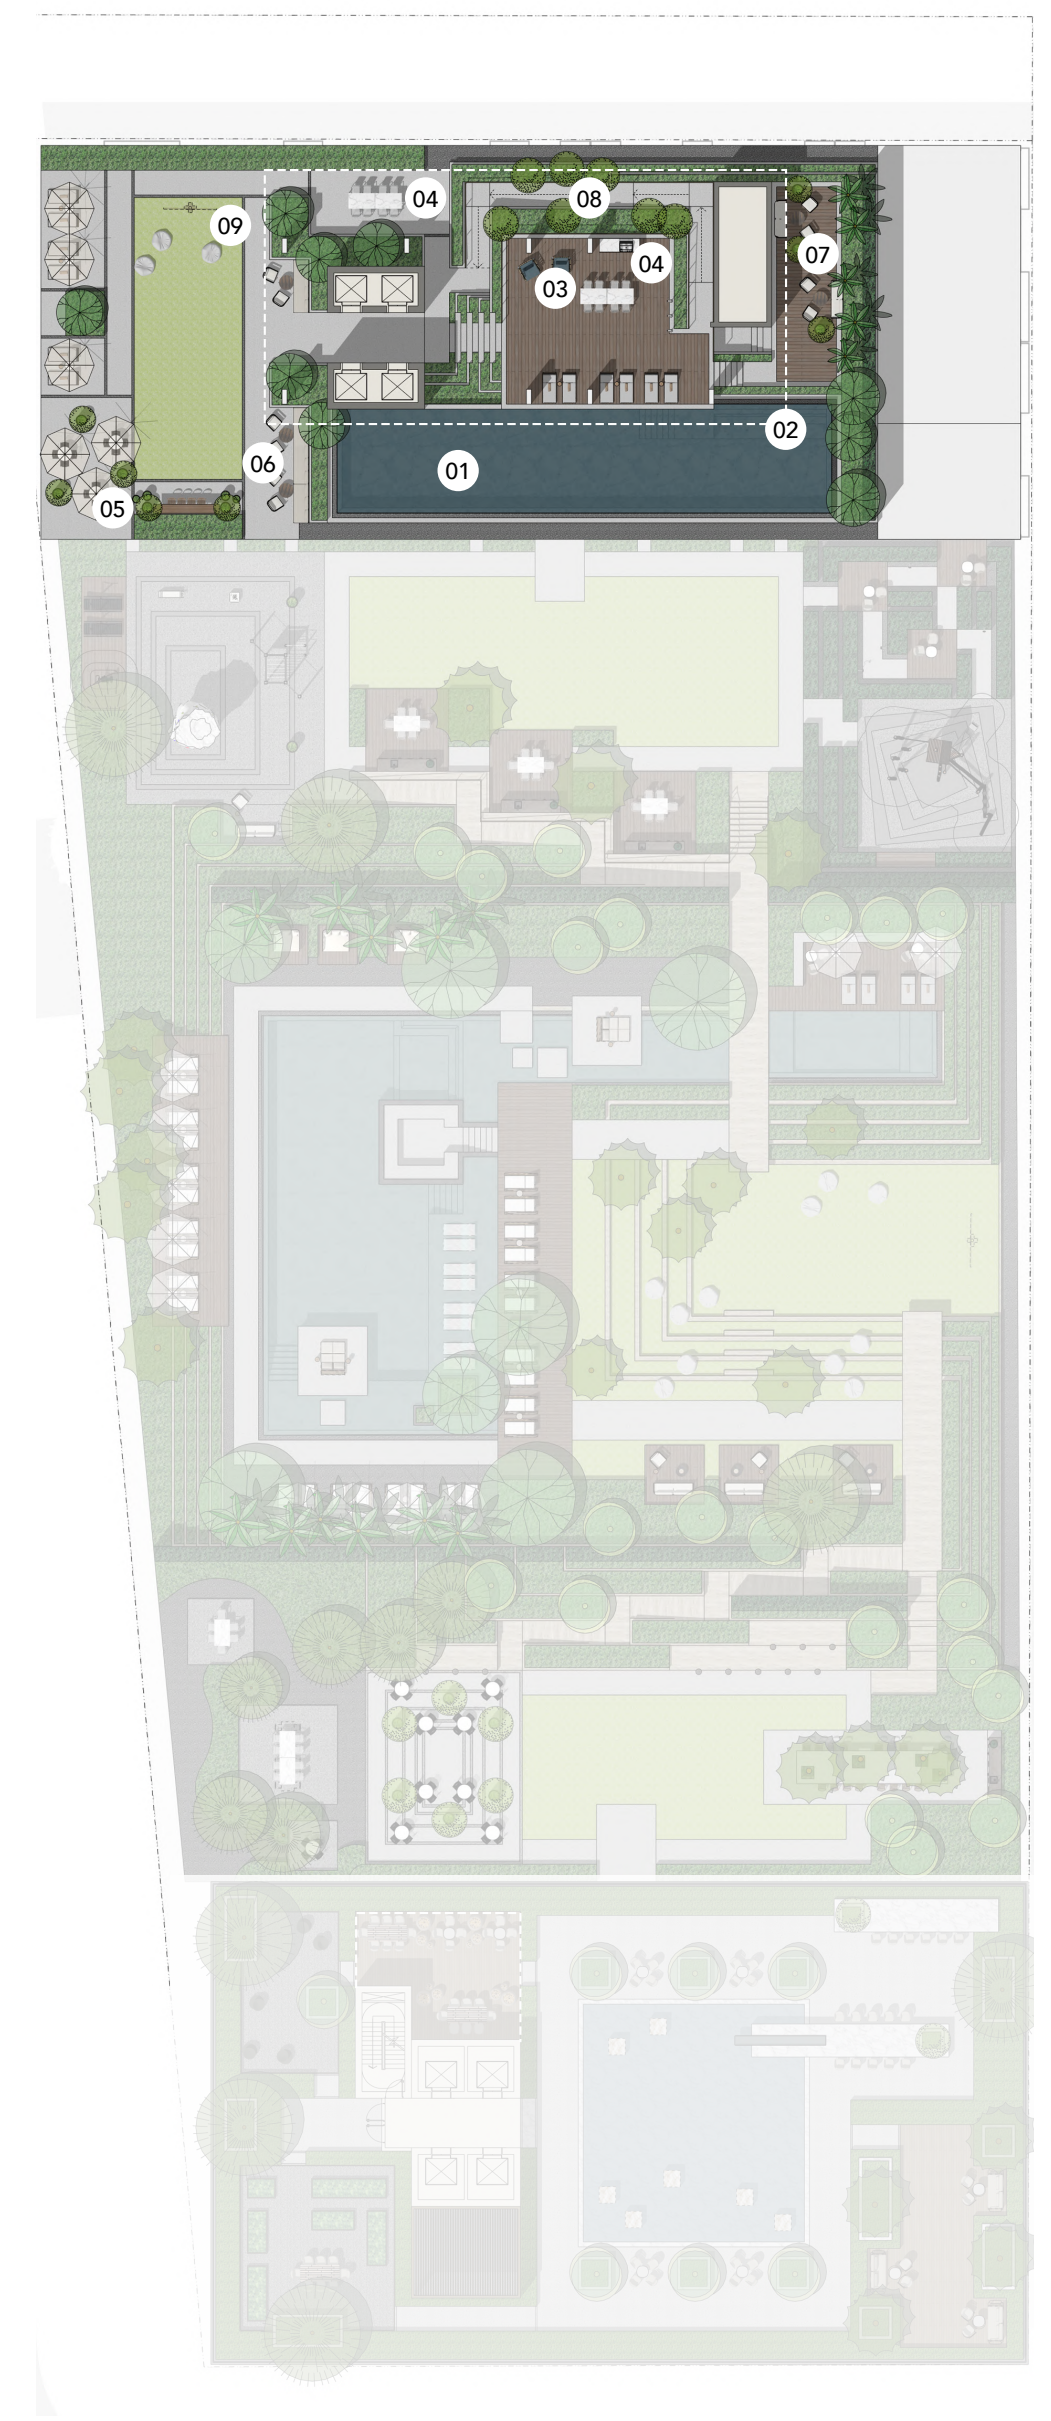

R
15
14
13
12
11
10
9
8
7
6
5
4
3
2
1
P5
P4
P3
P2
P1
G

LEVEL 14 TOWER C

- STUDIO
- 1 BEDROOM
- 2 BEDROOM
- 3 BEDROOM

RAW DISTRICT DUBAI

R
15
14
13
12
11
10
9
8
7
6
5
4
3
2
1
P5
P4
P3
P2
P1
G

LEVEL 15 TOWER C

- STUDIO
- 1 BEDROOM
- 2 BEDROOM
- 3 BEDROOM

RAW DISTRICT DUBAI

- ① Leisure Pool with Infinity Edge (25x6m)
- ② Pool Seat
- ③ Roof Swing Lounge
- ④ BBQ & Dining Area
- ⑤ Outdoor Working & Bar Area
- ⑥ Outdoor Lounge Seat
- ⑦ Pocket Lounge Seat
- ⑧ POD Ramp
- ⑨ Outdoor Cinema and Function Lounge