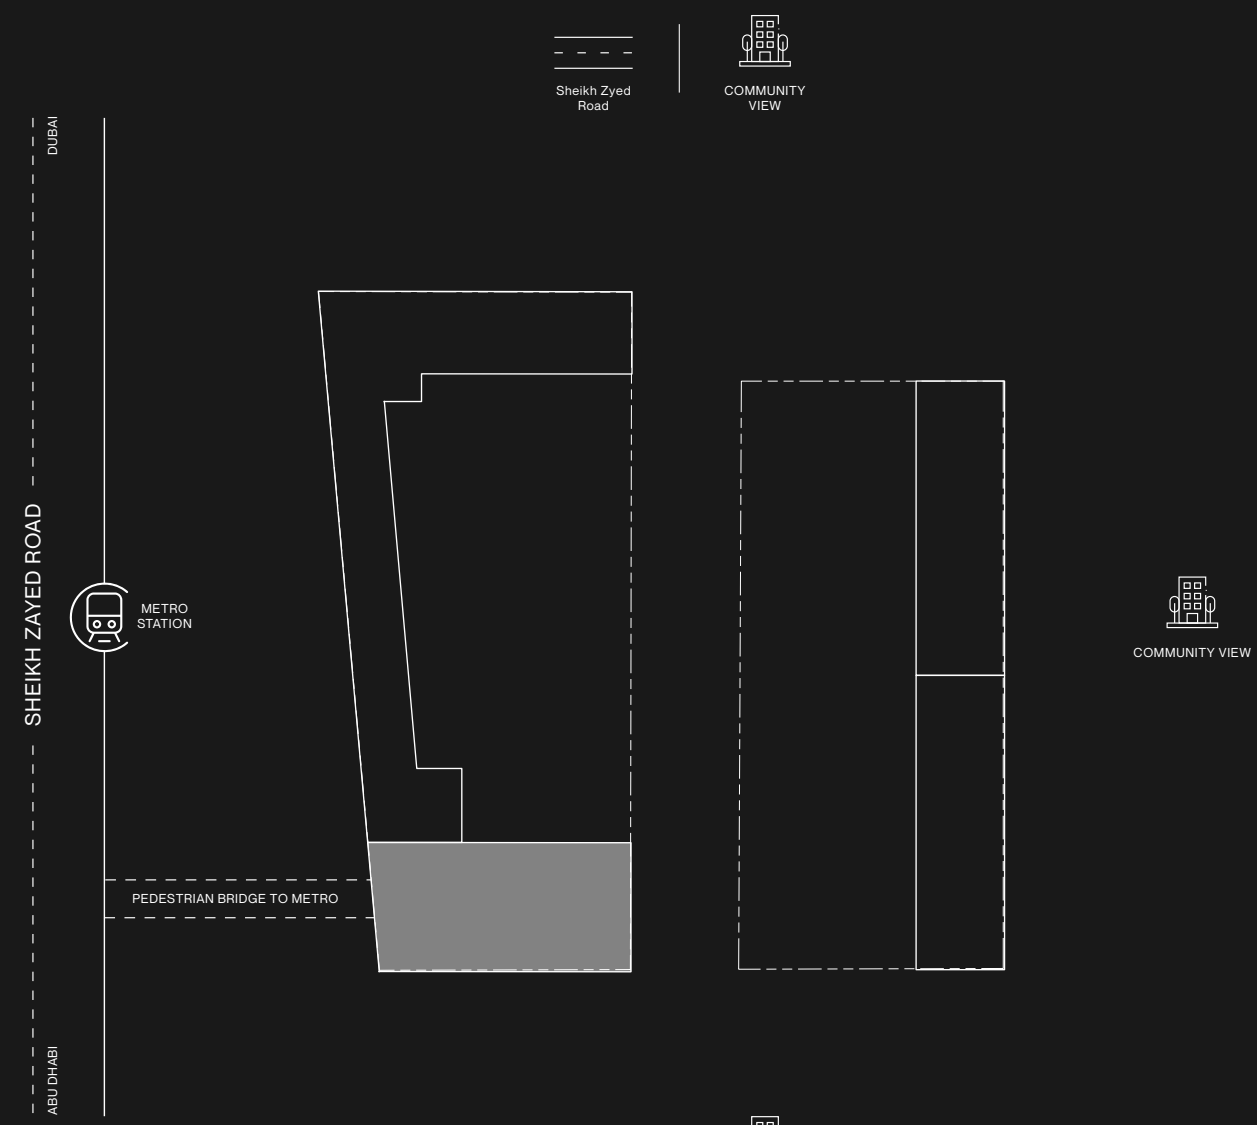

Social Hub

- The Vault
- F&B Restaurants
- The inner parks dining area
- Grooming quarter
- Salon
- Feature Staircase and Lift
- Sunken Seating and The Inner Circle
- Outdoor F&B with dining
- Grab and Go
- Bakery
- Coffee Corner (6AM Coffee Club)
- The Raw District Table
- The internal parks dinner

Office Gallery Lobby

- The Vault
- Seating Lounge Area
- Game District
- Casual co-working spaces
- Male Washroom
- Female Washroom
- POD Toilet
- Main Lift Lobby
- Reception Lobby
- Imtiaz Art Collection

IMTIAZ

Mezzanine floor Amenities

Gym – Raw Theory

- Gym Reception
- Refreshment Lounge Area
- Pantry
- Male Toilets and Changing Rooms with steam and ice bath
- Female Toilets Changing Rooms with steam and ice bath
- Male Lockers
- Female Lockers
- Spinning Room
- AI Power Gym
- Zumba Area
- Meditation Area
- Pilates Area
- Cardio Zone
- Strength Zone
- Stretching Zone
- RAW 15 Minutes
- HIIT Equipment / Training
- Yoga Area with Hammock