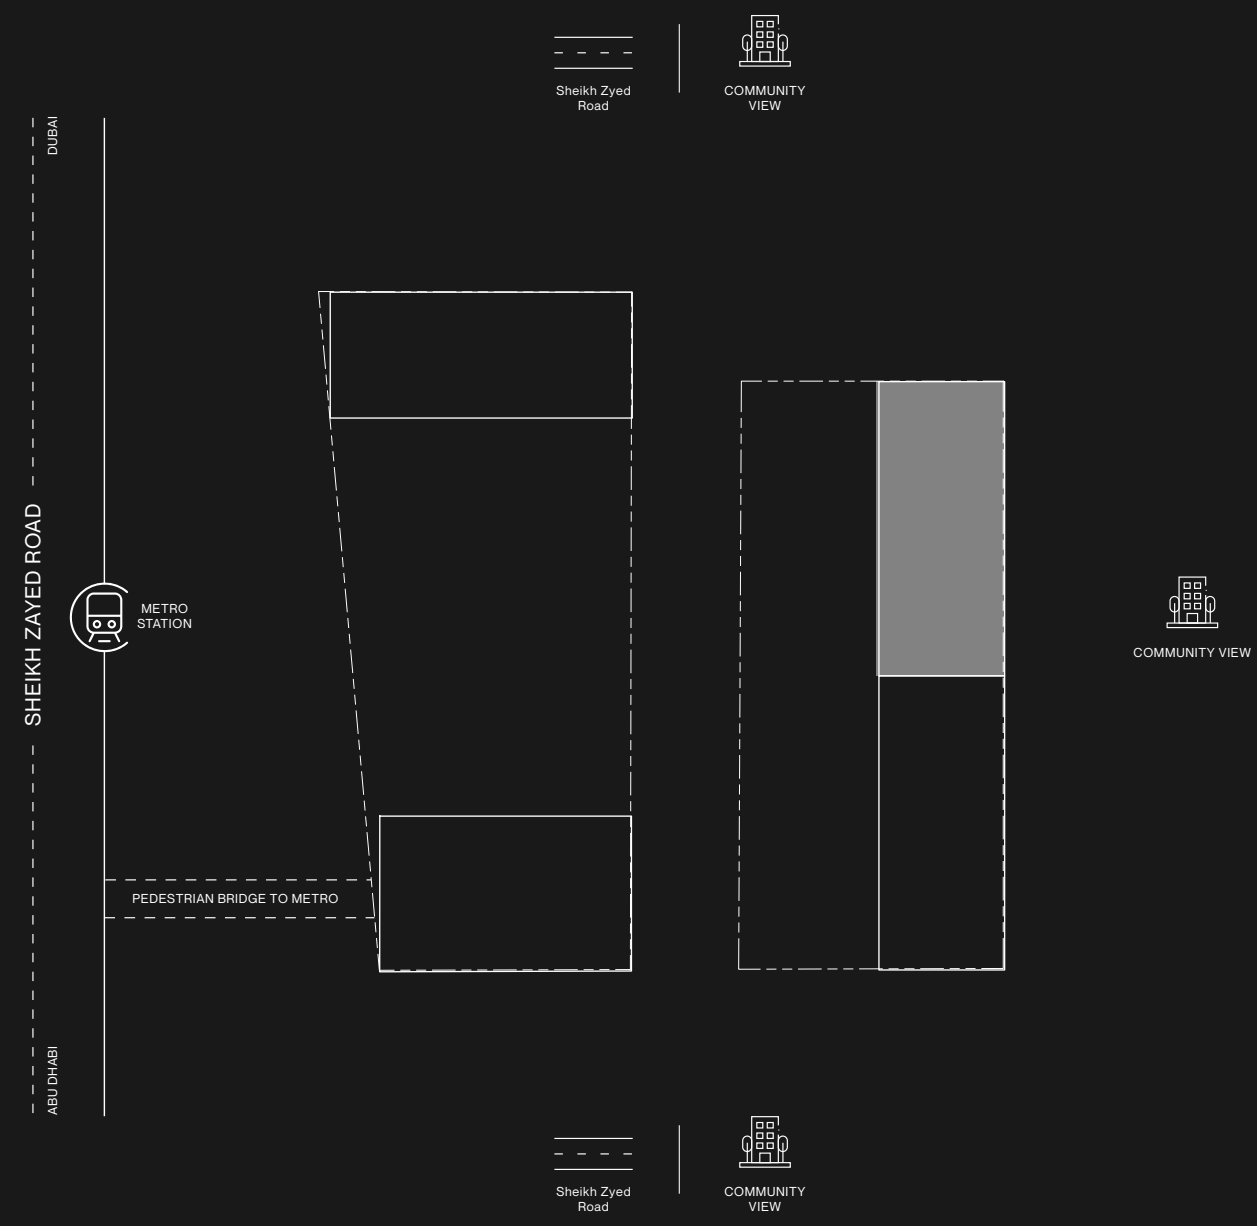

R
15
14
13
12
11
10
9
8
7
6
5
4
3
2
1
P5
P4
P3
P2
P1
G

LEVEL 1 TOWER B

RAW DISTRICT DUBAI

- STUDIO
- 1 BEDROOM
- 2 BEDROOM

R
15
14
13
12
11
10
9
8
7
6
5
4
3
2
1
P5
P4
P3
P2
P1
G

LEVEL 2 TOWER B

RAW DISTRICT DUBAI