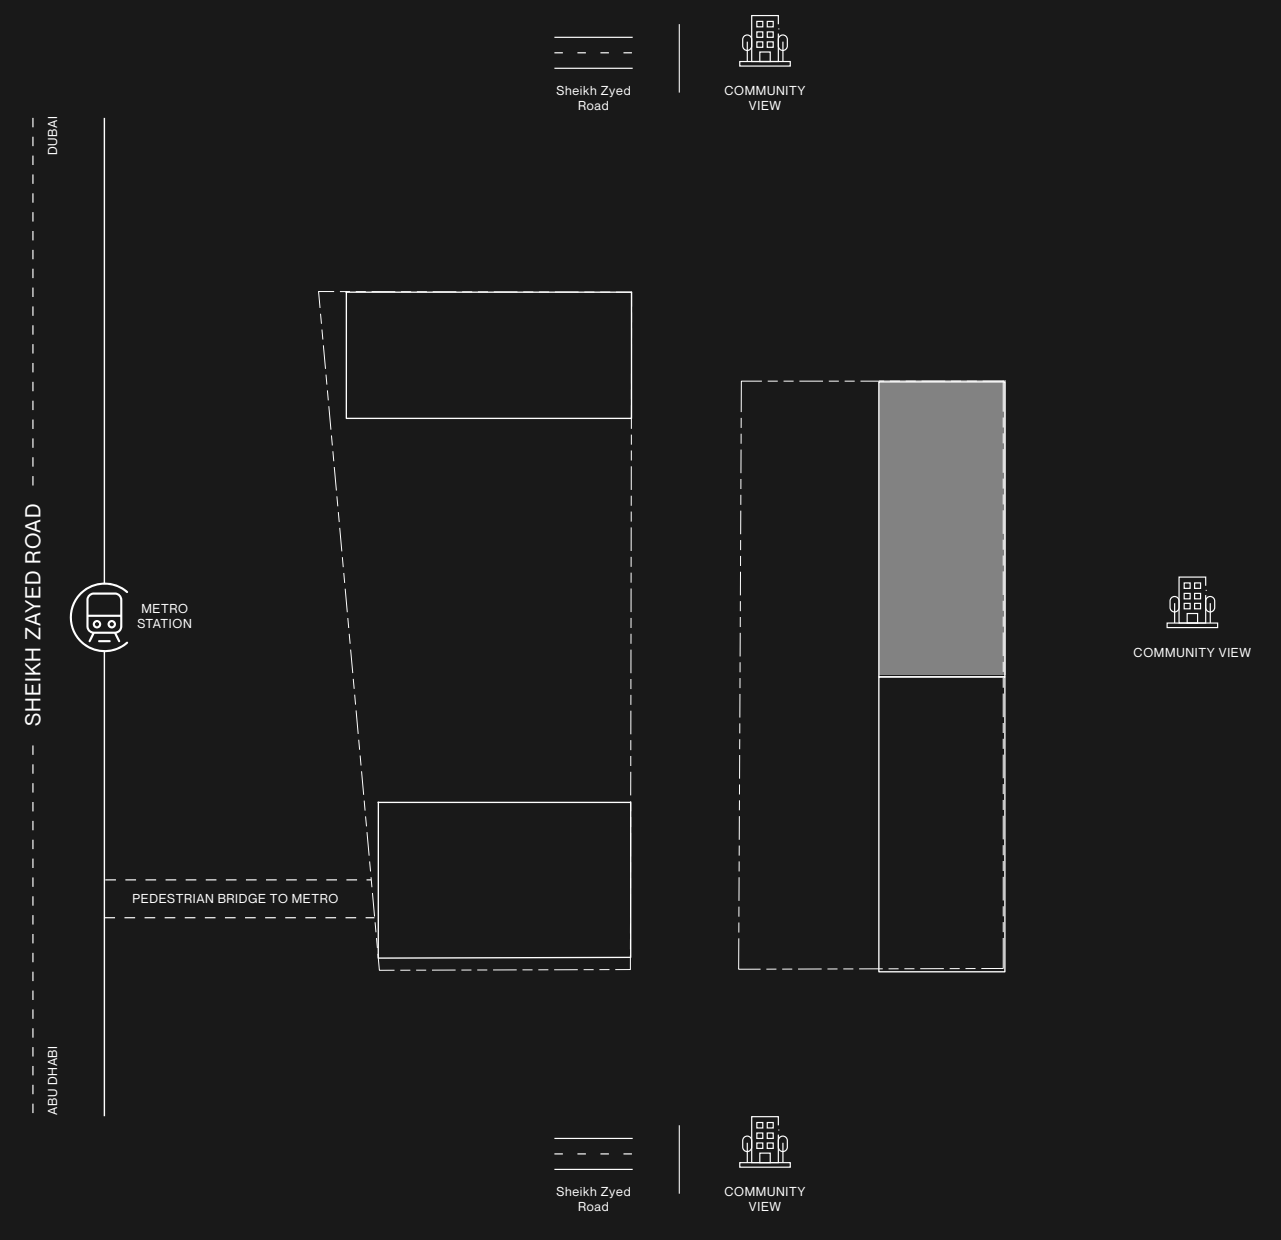

LEVEL 7 TOWER B