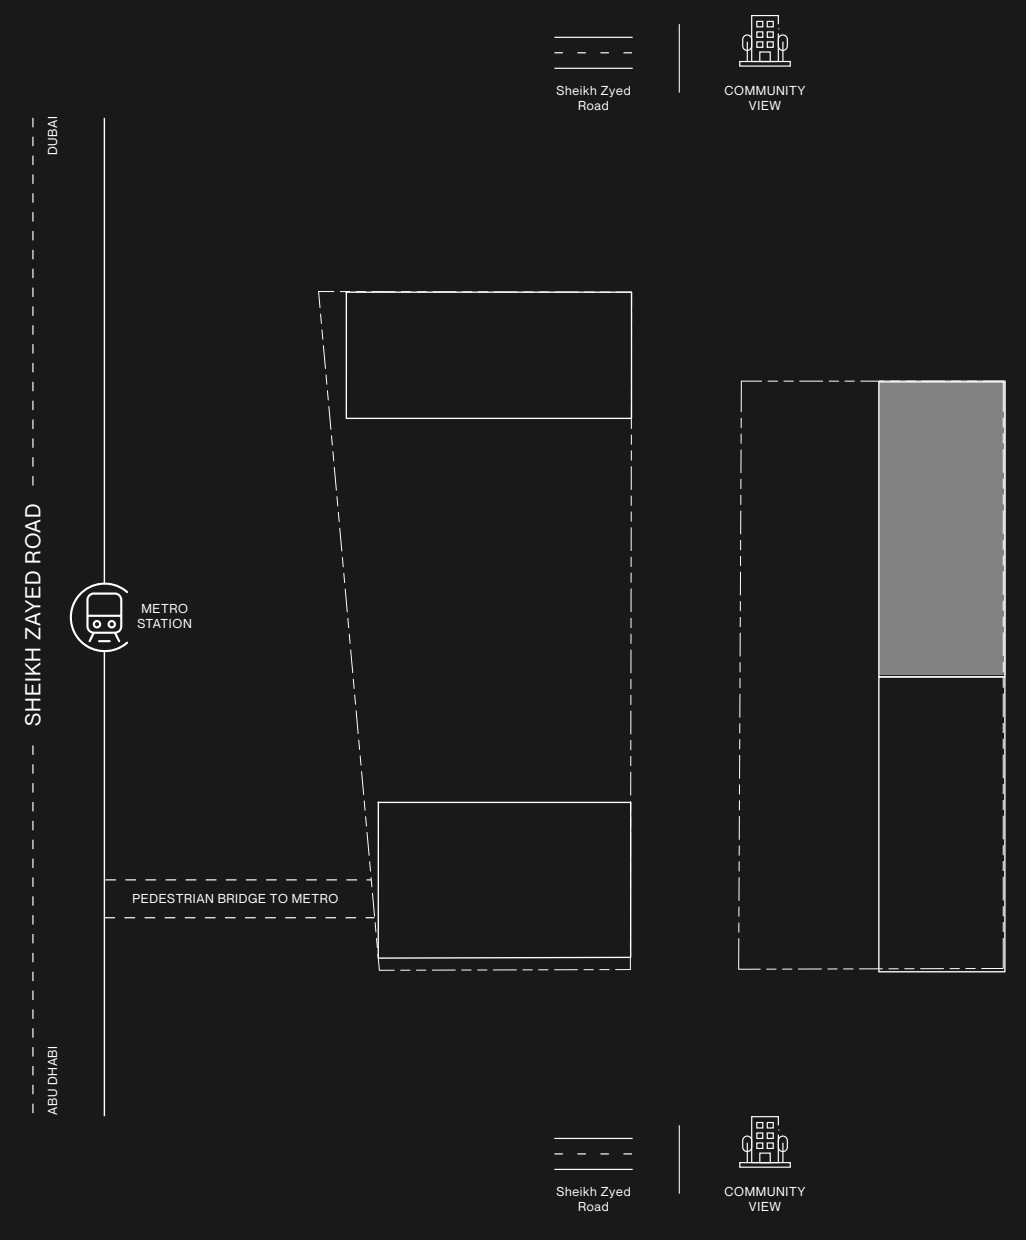

LEVEL 10 TOWER B