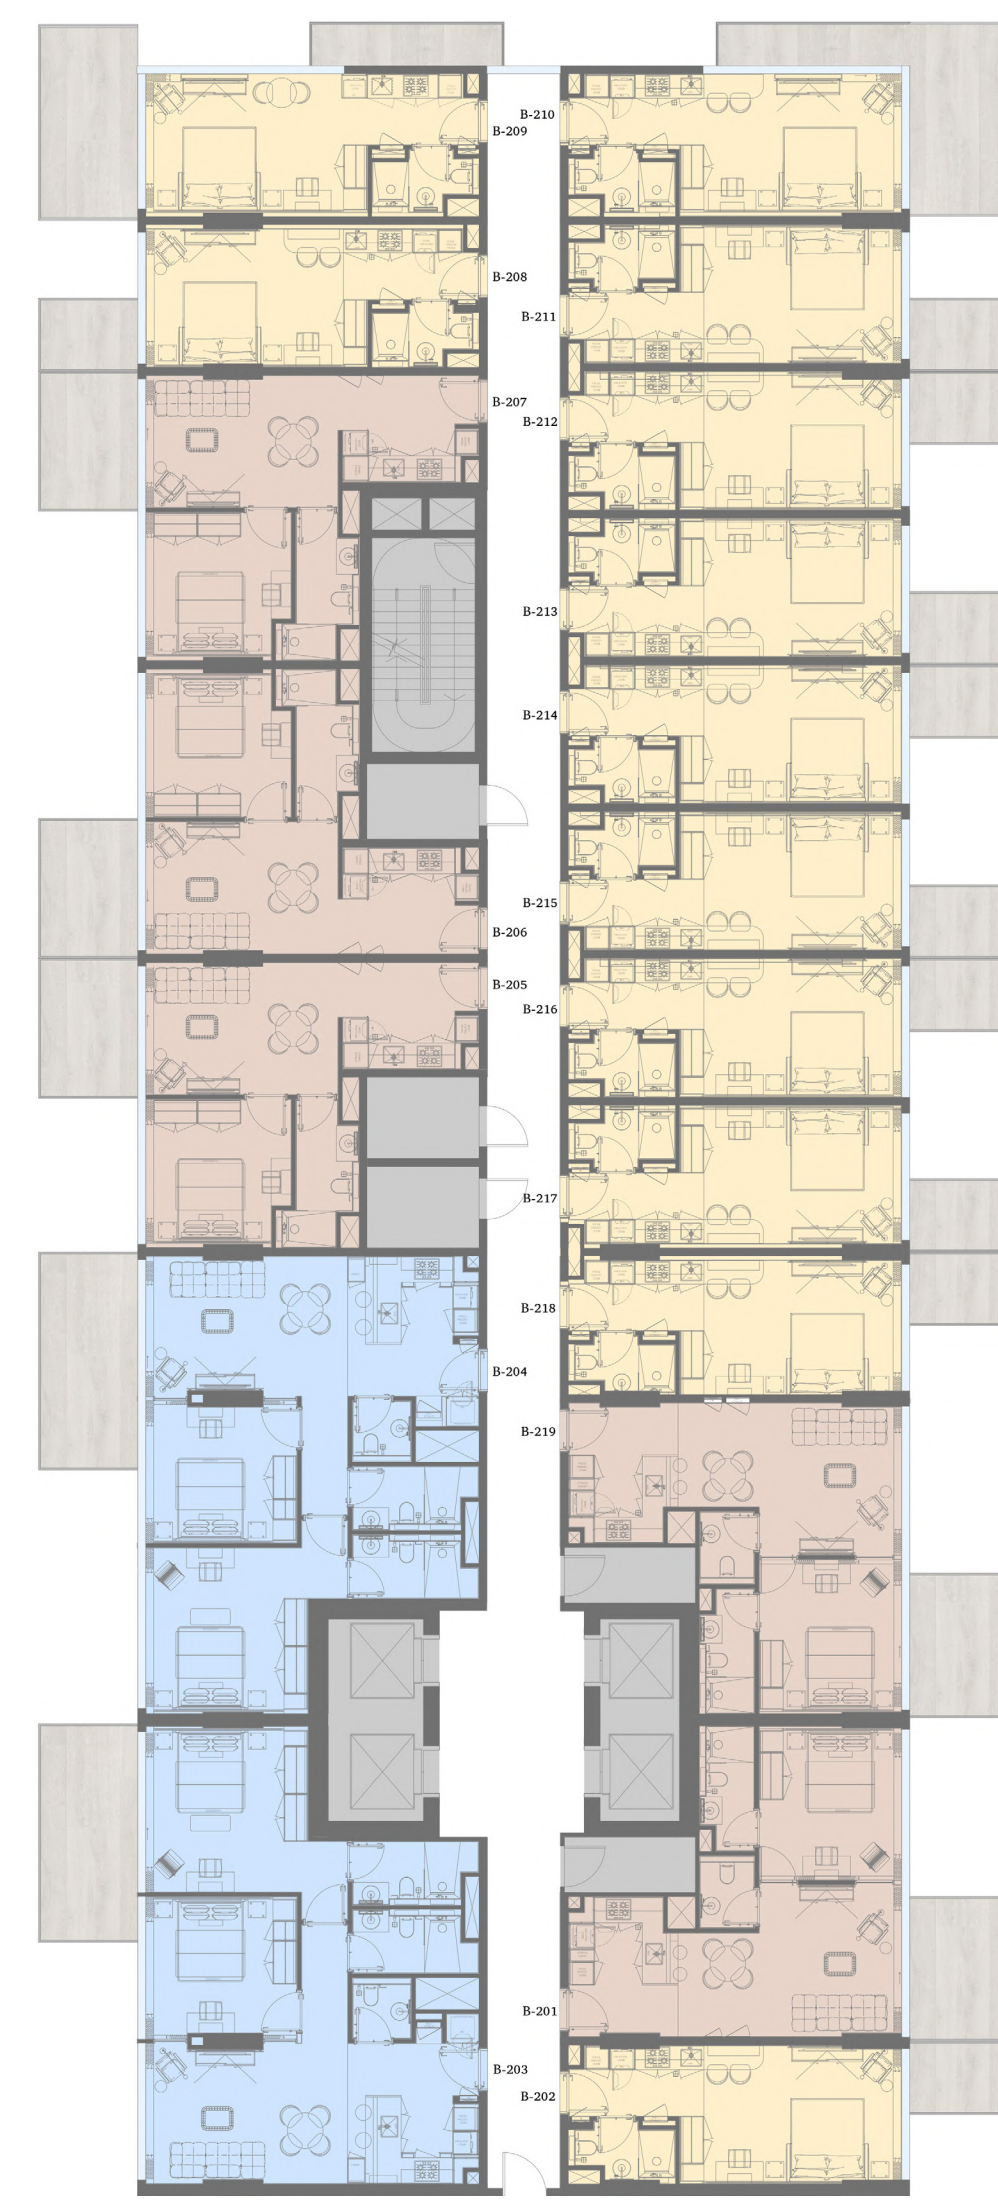

- MAJLIS
- GYM
- STUDIO
- 1 BEDROOM
- 2 BEDROOM
- 3 BEDROOM

Indoor Amenities

- #### Majlis – Clubhouse
- Bar Counter
 - Communal Table
 - Lounge Seating Areas

Residential Gym

- Strength Zone
- Cardio Zone
- Stretch Zone
- Pilates

R
15
14
13
12
11
10
9
8
7
6
5
4
3
2
1
P5
P4
P3
P2
P1
G

LEVEL 1 TOWER B

RAW DISTRICT DUBAI

- STUDIO
- 1 BEDROOM
- 2 BEDROOM

R
15
14
13
12
11
10
9
8
7
6
5
4
3
2
1
P5
P4
P3
P2
P1
G

LEVEL 2 TOWER B

RAW DISTRICT DUBAI