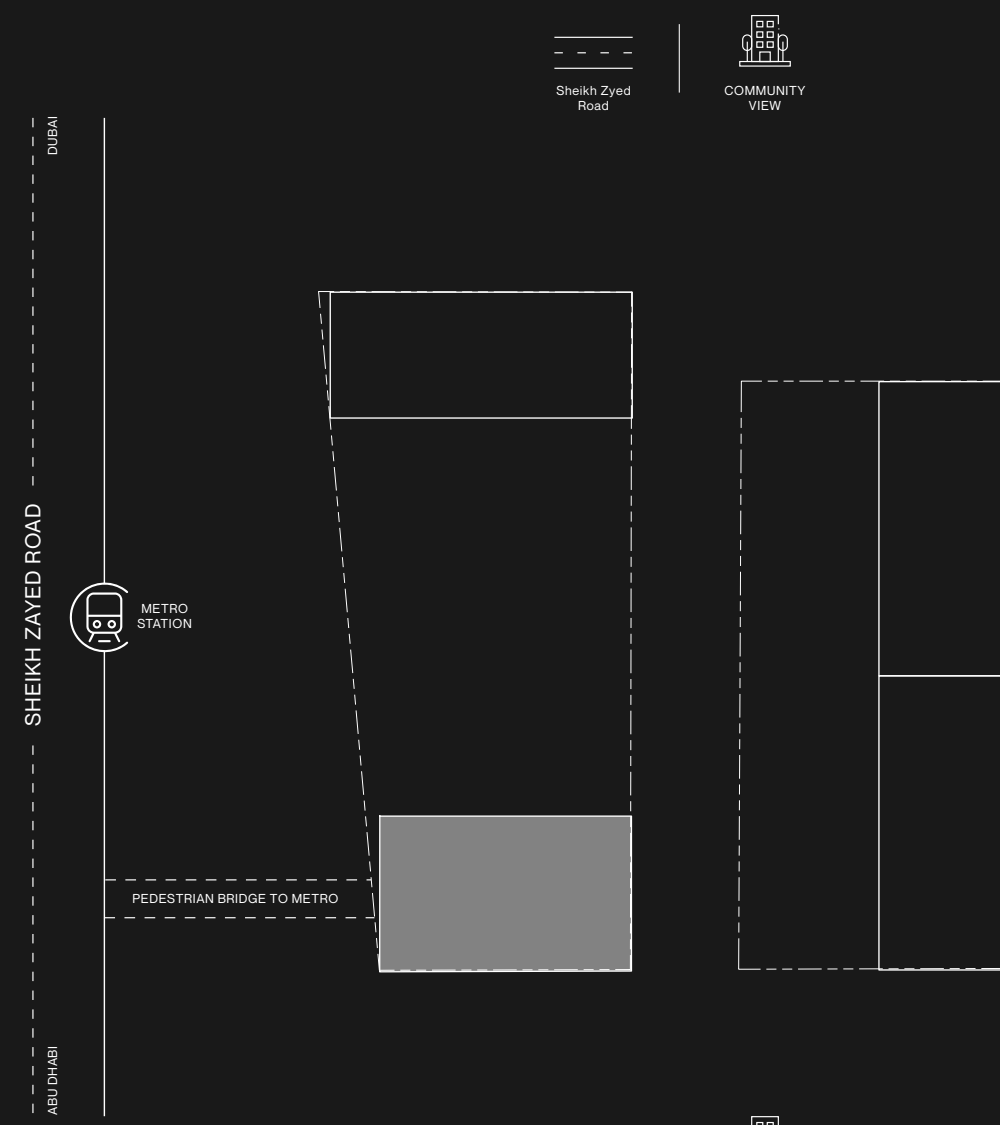

LEVEL 13
TOWER D

RAW
DISTRICT
DUBAI

IMTIAZ

Office

RAW DISTRICT DUBAI

Office

LEVEL 14 TOWER D

R	
15	
14	
13	
12	
11	
10	
9	
8	
7	
6	
5	
4	
3	
2	
1	
P5	
P4	
P3	
P2	
P1	
G	

LEVEL 15
TOWER D

RAW
DISTRICT
DUBAI

IMTIAZ

Office

R
15
14
13
12
11
10
9
8
7
6
5
4
3
2
1
P5
P4
P3
P2
P1
G

LEVEL R
TOWER D

RAW DISTRICT DUBAI

- 01 Coffee Break Lounge & Gathering Area
- 02 Edible & Lunch Garden
- 03 Meeting Pavilion
- 04 Water Feature Plaza (Convertible to a Dry Plaza)
- 05 Movable Glowing Cube Seats
- 06 Co-working Bar Integrate with Tree and Water Feature
- 07 Quiet Space