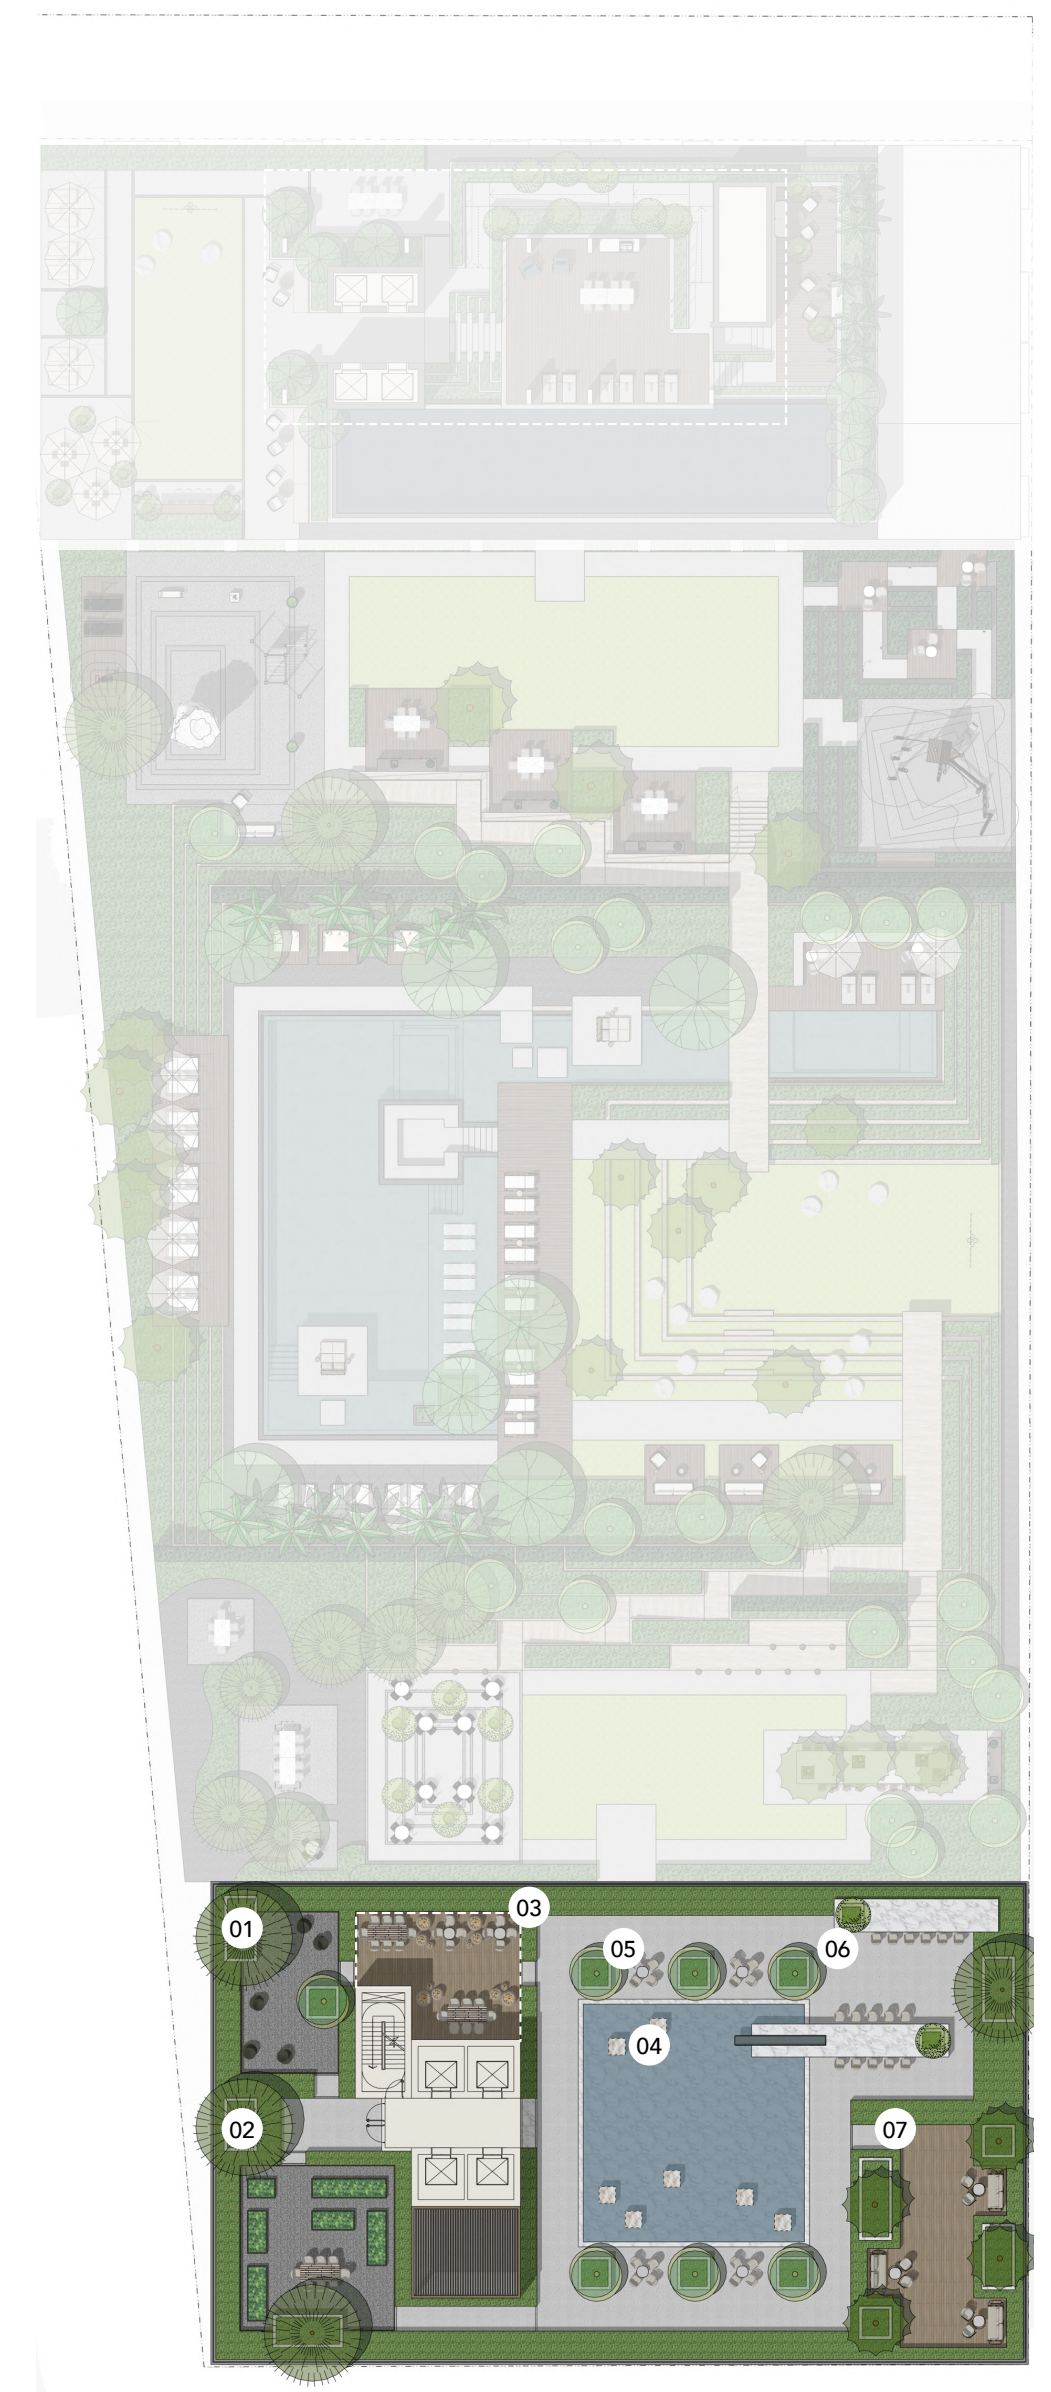

LEVEL 15
TOWER D

RAW
DISTRICT
DUBAI

IMTIAZ

Office

R
15
14
13
12
11
10
9
8
7
6
5
4
3
2
1
P5
P4
P3
P2
P1
G

LEVEL R
TOWER D

RAW DISTRICT DUBAI

- 01 Coffee Break Lounge & Gathering Area
- 02 Edible & Lunch Garden
- 03 Meeting Pavilion
- 04 Water Feature Plaza (Convertible to a Dry Plaza)
- 05 Movable Glowing Cube Seats
- 06 Co-working Bar Integrate with Tree and Water Feature
- 07 Quiet Space