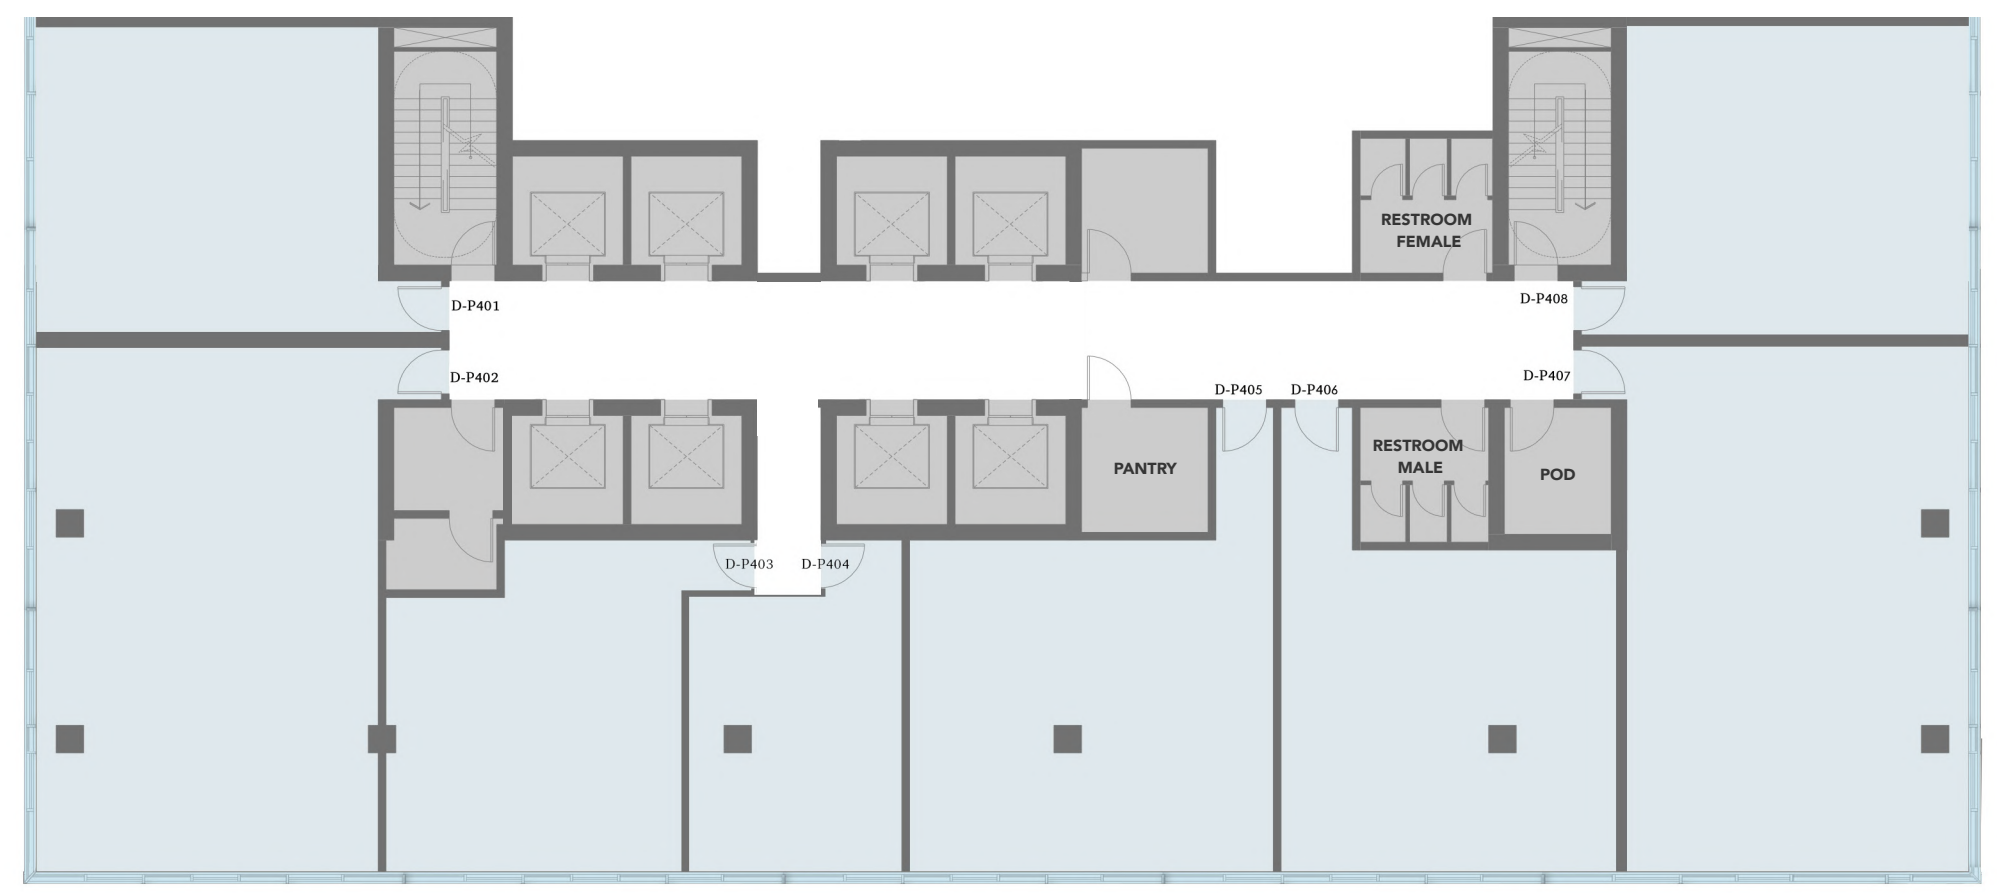

R	
15	
14	
13	
12	
11	
10	
9	
8	
7	
6	
5	
4	
3	
2	
1	
P5	
P4	
P3	
P2	
P1	
G	

PODIUM 4 TOWER D

RAW DISTRICT DUBAI

IMTIAZ

Office