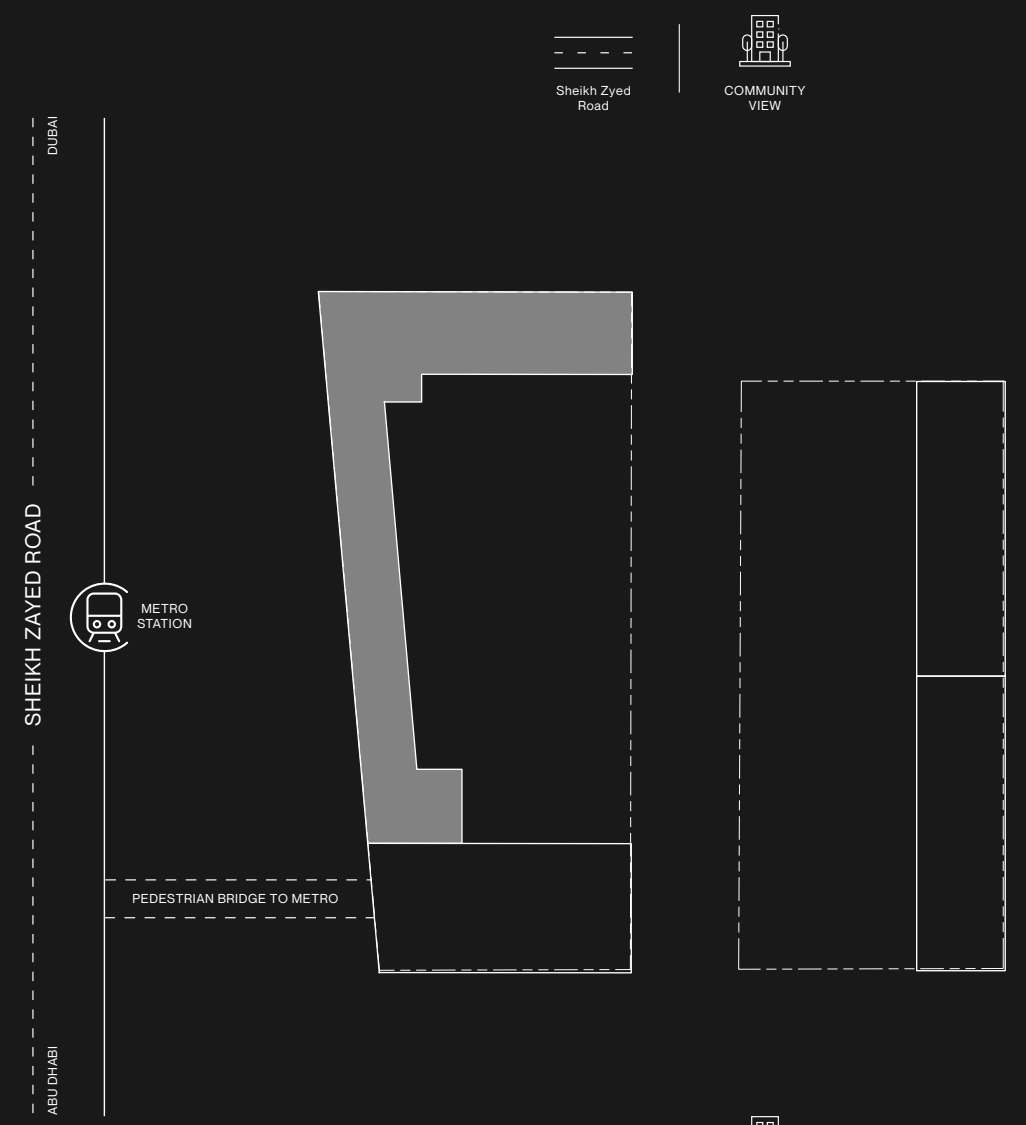

R
15
14
13
12
11
10
9
8
7
6
5
4
3
2
1
P5
P4
P3
P2
P1
G

PODIUM 5
TOWER C

RAW DISTRICT DUBAI

- STUDIO
- 1 BEDROOM
- 2 BEDROOM

IMTIAZ