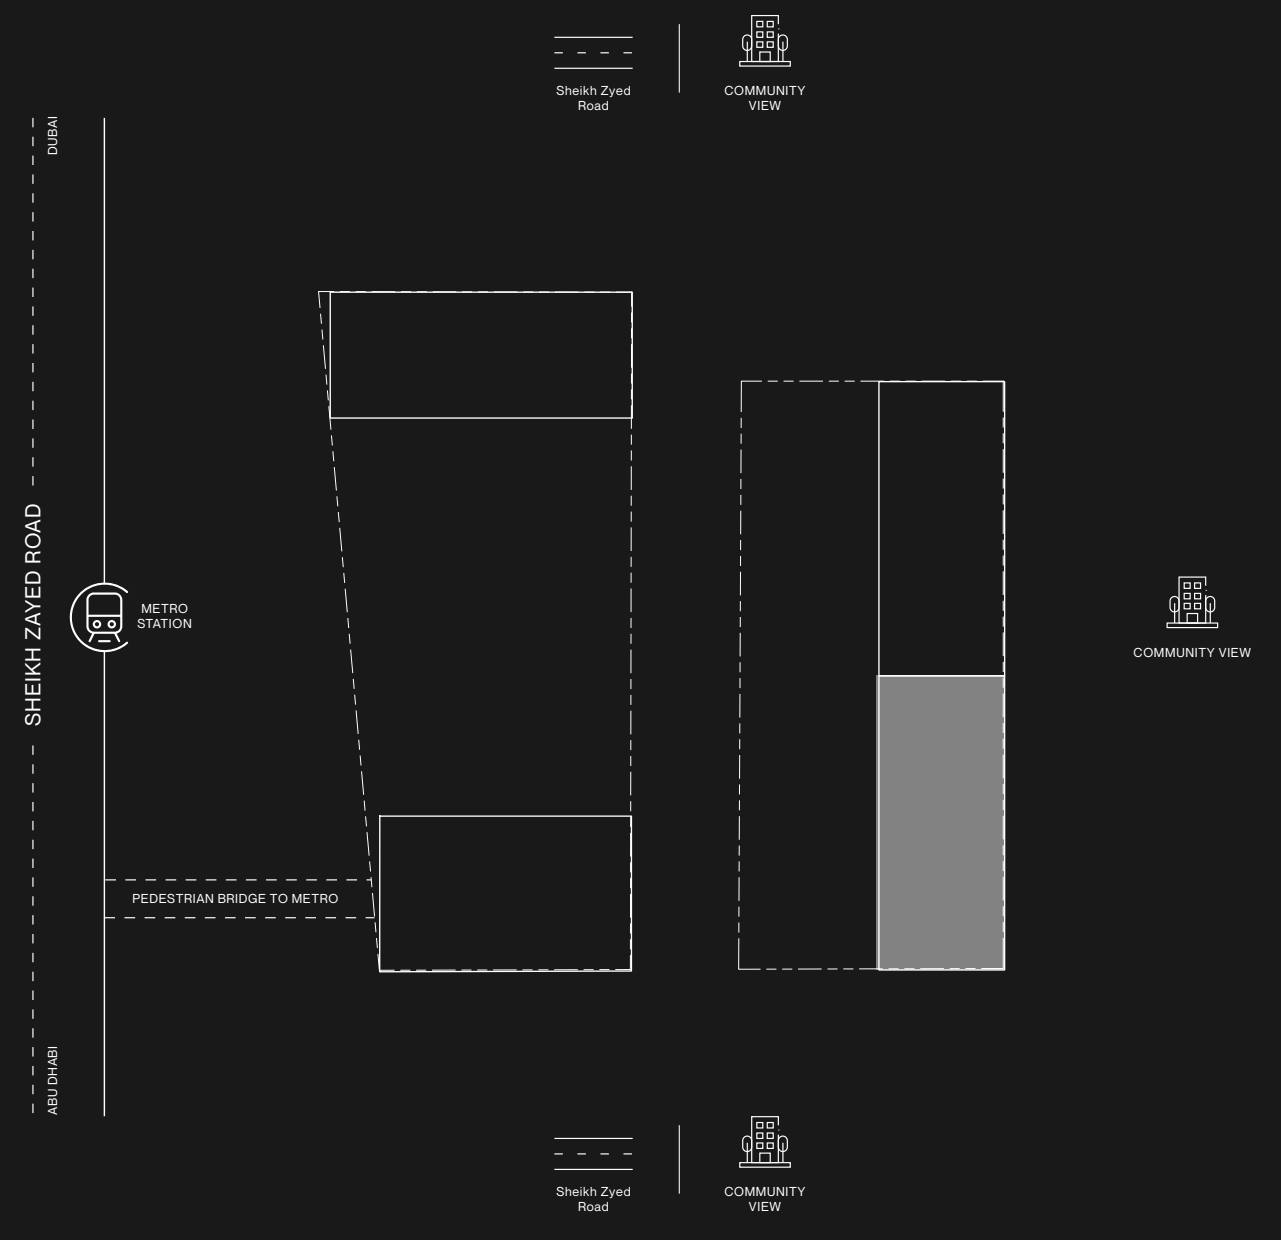

- STUDIO
- 1 BEDROOM
- 2 BEDROOM

R
15
14
13
12
11
10
9
8
7
6
5
4
3
2
1
P5
P4
P3
P2
P1
G

LEVEL 3 TOWER A

IMTIAZ

RAW DISTRICT DUBAI

R
15
14
13
12
11
10
9
8
7
6
5
4
3
2
1
P5
P4
P3
P2
P1
G

LEVEL 4 TOWER A

- STUDIO
- 1 BEDROOM
- 2 BEDROOM

IMTIAZ

RAW DISTRICT DUBAI

R
15
14
13
12
11
10
9
8
7
6
5
4
3
2
1
P5
P4
P3
P2
P1
G

LEVEL 5 TOWER A

- STUDIO
- 1 BEDROOM
- 2 BEDROOM

RAW DISTRICT DUBAI

- STUDIO
- 1 BEDROOM
- 2 BEDROOM
- 3 BEDROOM

R
15
14
13
12
11
10
9
8
7
6
5
4
3
2
1
P5
P4
P3
P2
P1
G