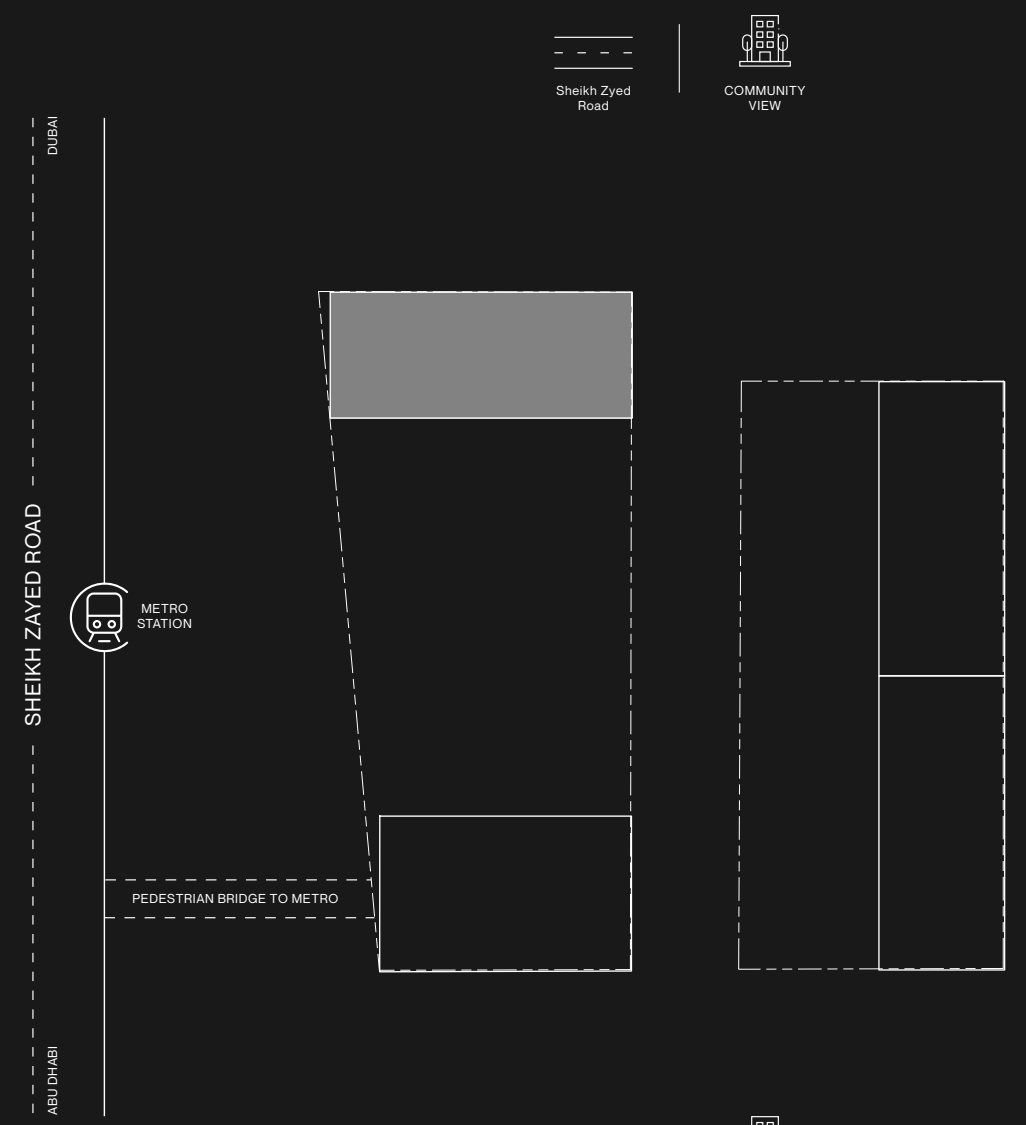

LEVEL 10 TOWER C

- STUDIO
- 1 BEDROOM
- 2 BEDROOM

RAW DISTRICT DUBAI

R
15
14
13
12
11
10
9
8
7
6
5
4
3
2
1
P5
P4
P3
P2
P1
G

LEVEL 11 TOWER C

- STUDIO
- 1 BEDROOM
- 2 BEDROOM

RAW DISTRICT DUBAI

R
15
14
13
12
11
10
9
8
7
6
5
4
3
2
1
P5
P4
P3
P2
P1
G