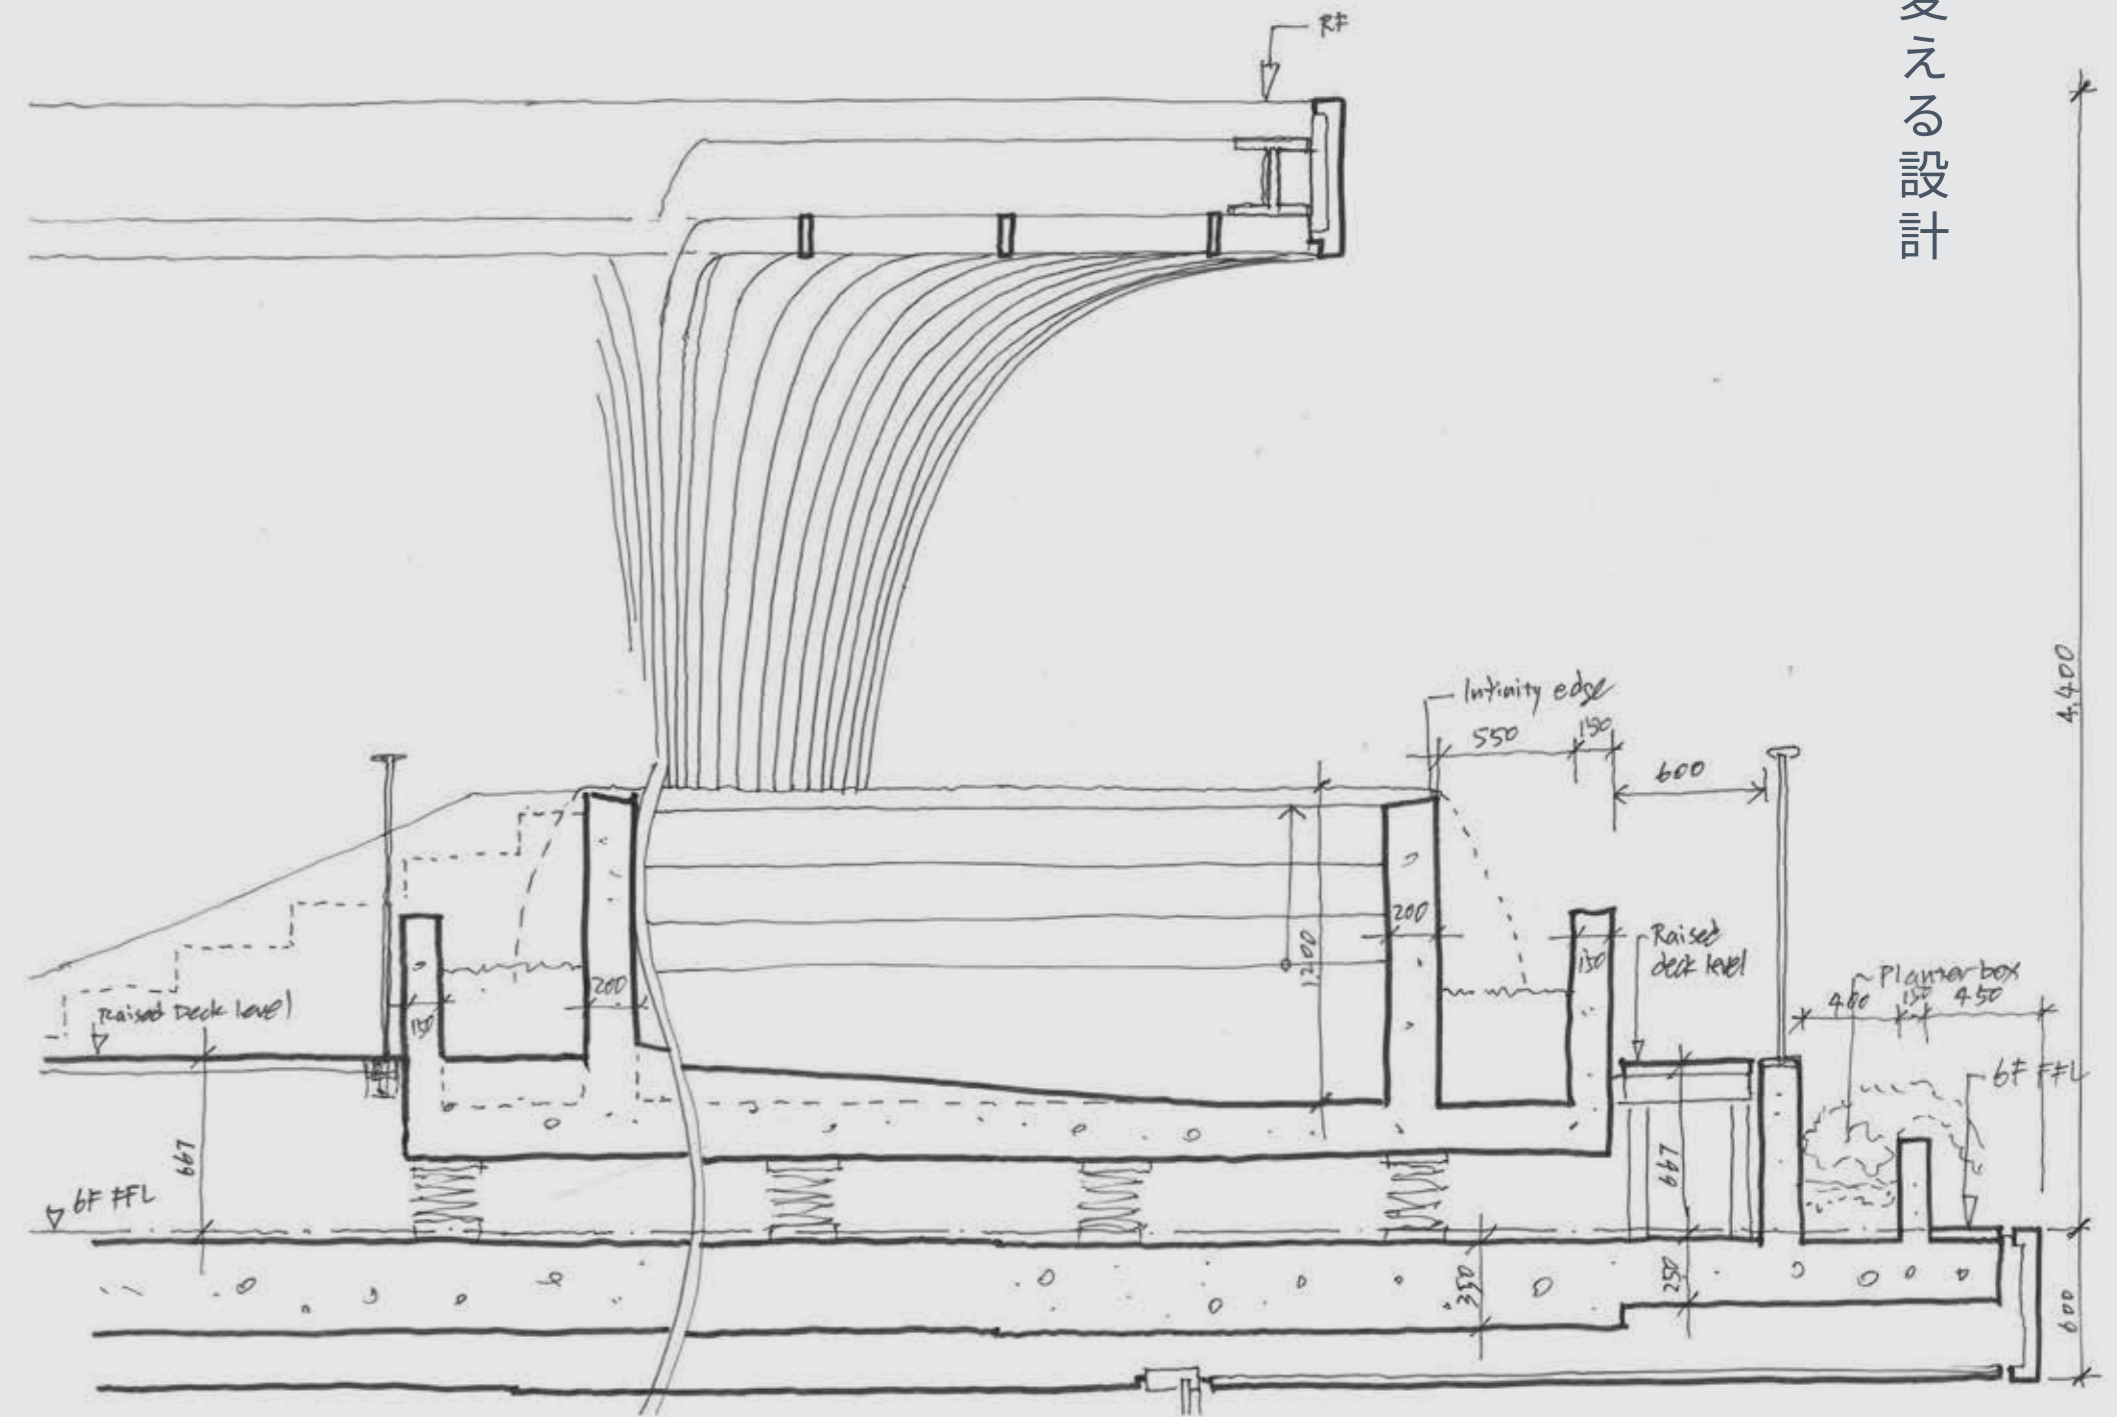

"WE NEED TO BELIEVE
THAT DESIGN CAN
CHANGE THE WORLD."

—KOICHI TAKADA 高田浩一—

世界を変える設計