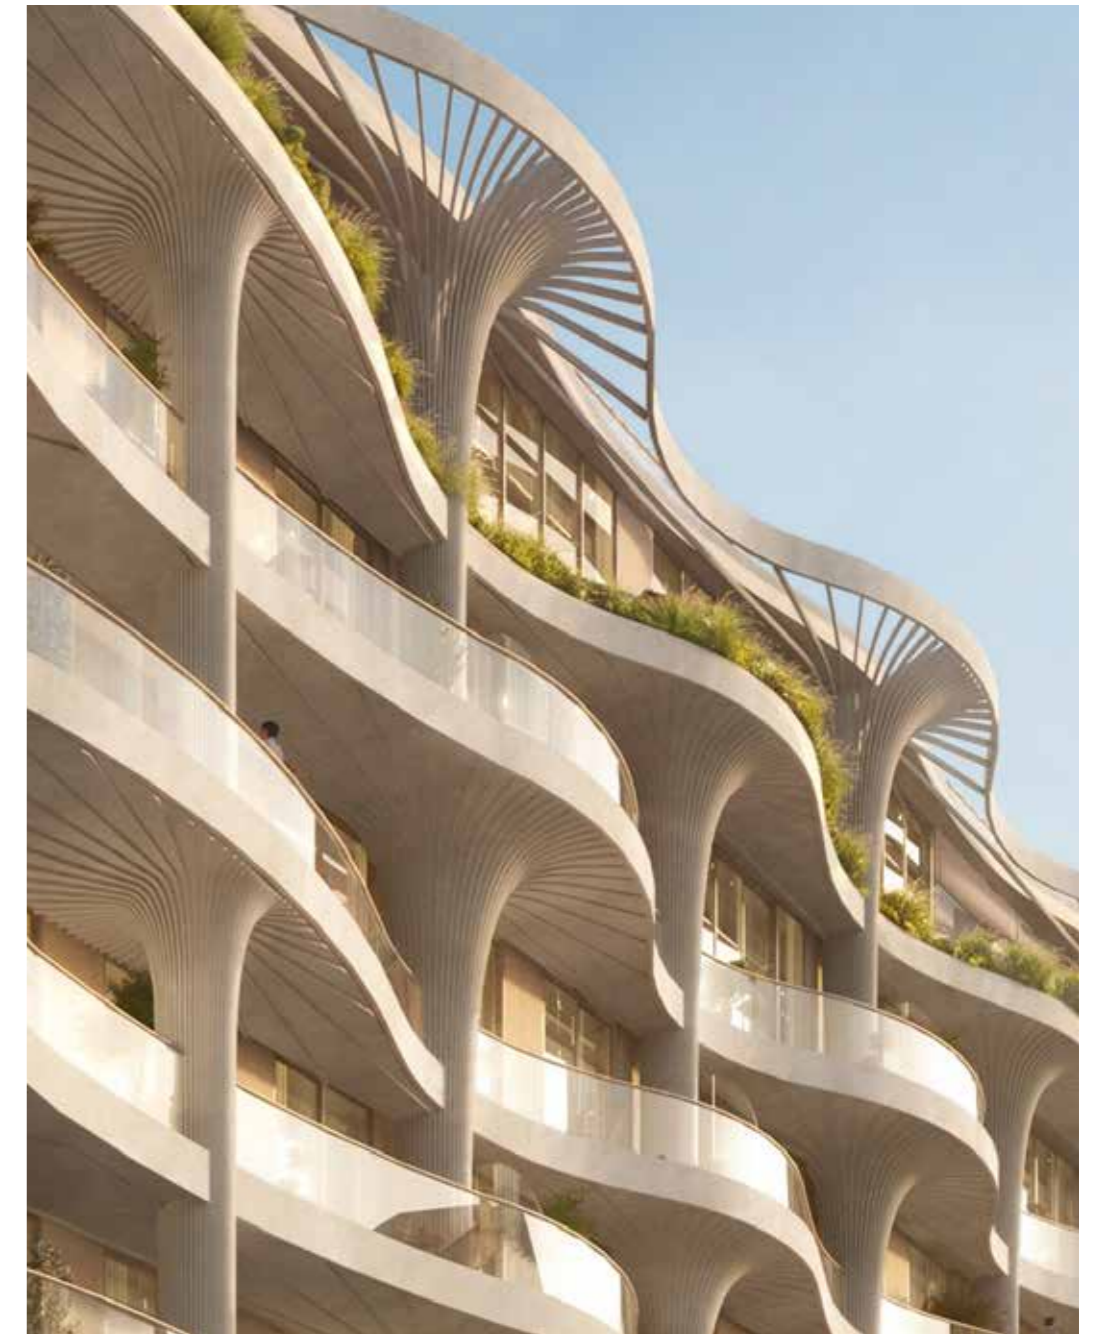

*Abu Dhabi*

ABU DHABI  
アブダビ

**FORTY-FOUR**  
EXCLUSIVE RESIDENCES

Mamsha Palm presents a rare collection of 1-bed, 2-bed + study, 3-bed residences and elegant sky villas, with refined finishes and spacious layouts. These homes are crafted to embrace the breathtaking views of Saadiyat Island's cultural treasures and the endless sea.

TRADITIONAL  
JAPANESE  
**TEA ROOM**

Find serenity as you gather  
in a tranquil ambiance.

和

M  
P.O  
和風

GYM

Discover your balance and connect with your inner self.

ヨガの空間

TRADITIONAL  
JAPANESE  
BATHHOUSE

Soak away the stresses of your day  
in serene surroundings.

浴場

CHILDREN'S  
PLAY ROOM

A world of discovery for the little ones.

プレイルーム

ELEVATED  
INFINITY  
**POOL**

Take a dip in the sparkling waters  
overlooking all of Saadiyat.