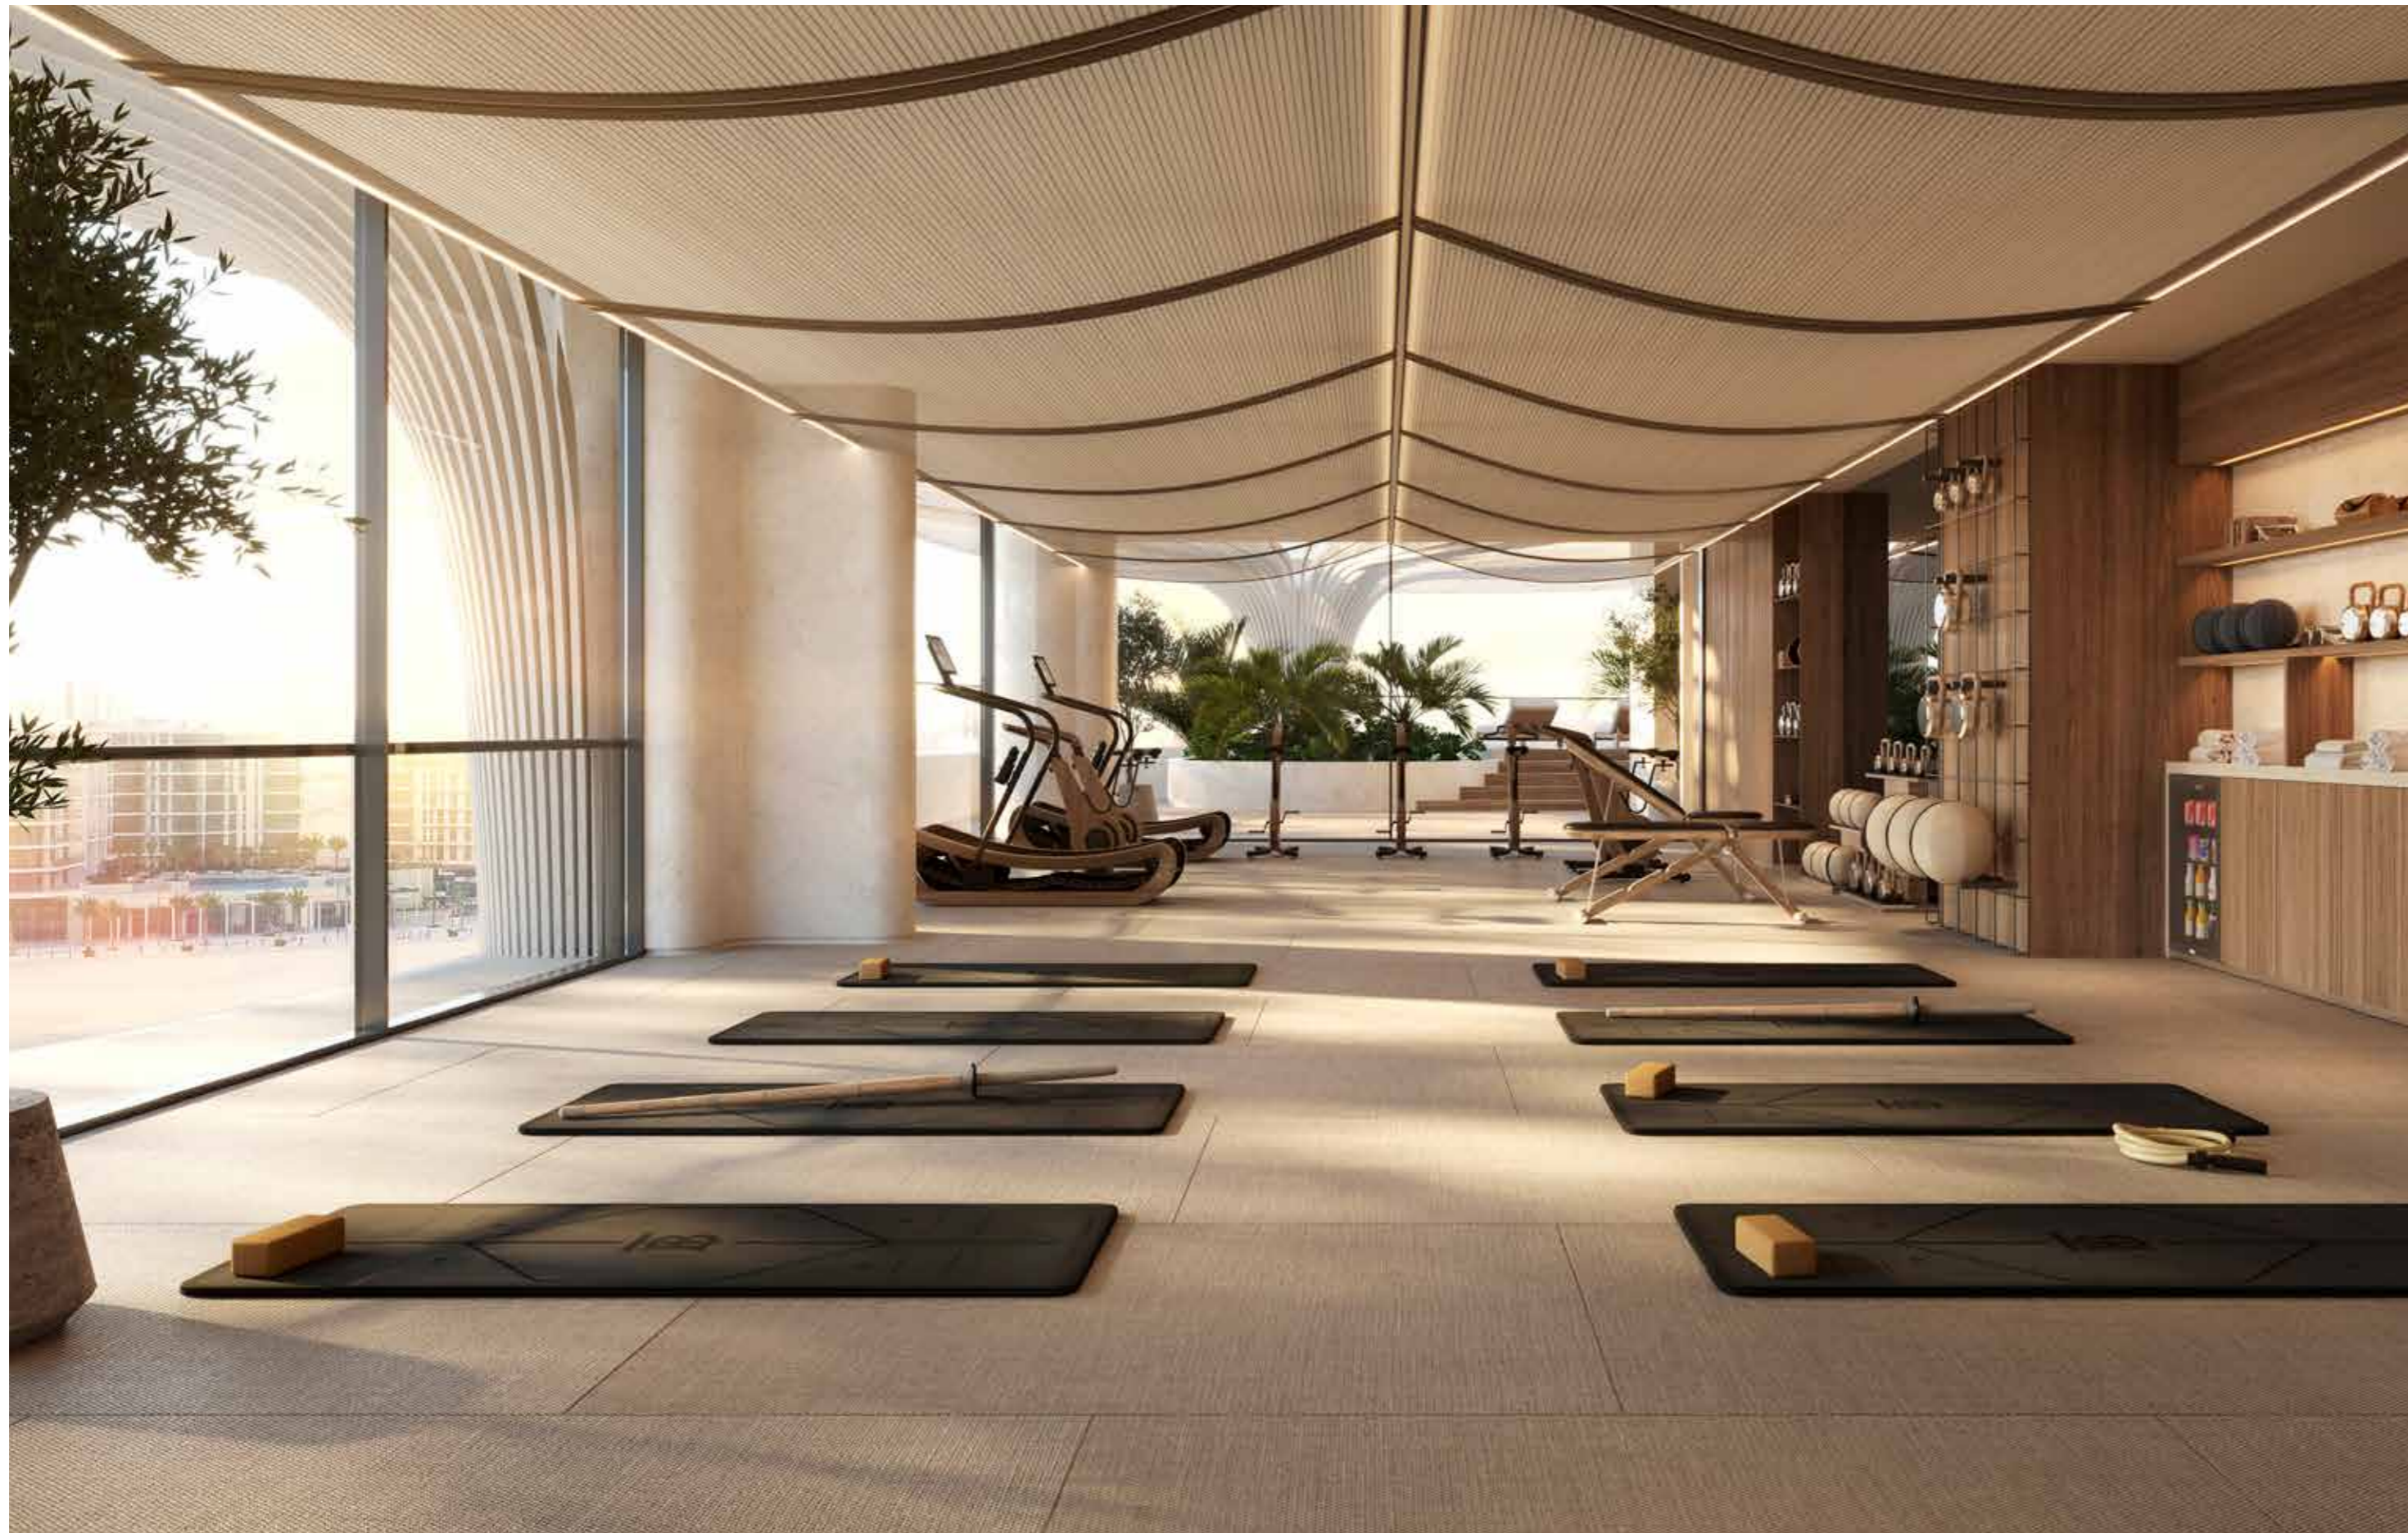

TRADITIONAL  
JAPANESE  
**TEA ROOM**

Find serenity as you gather  
in a tranquil ambiance.

和

M  
P.O  
和風

GYM

Discover your balance and connect with your inner self.

ヨガの空間

TRADITIONAL  
JAPANESE  
BATHHOUSE

Soak away the stresses of your day  
in serene surroundings.

浴場

CHILDREN'S  
PLAY ROOM

A world of discovery for the little ones.

プレイルーム

ELEVATED  
INFINITY  
**POOL**

Take a dip in the sparkling waters  
overlooking all of Saadiyat.