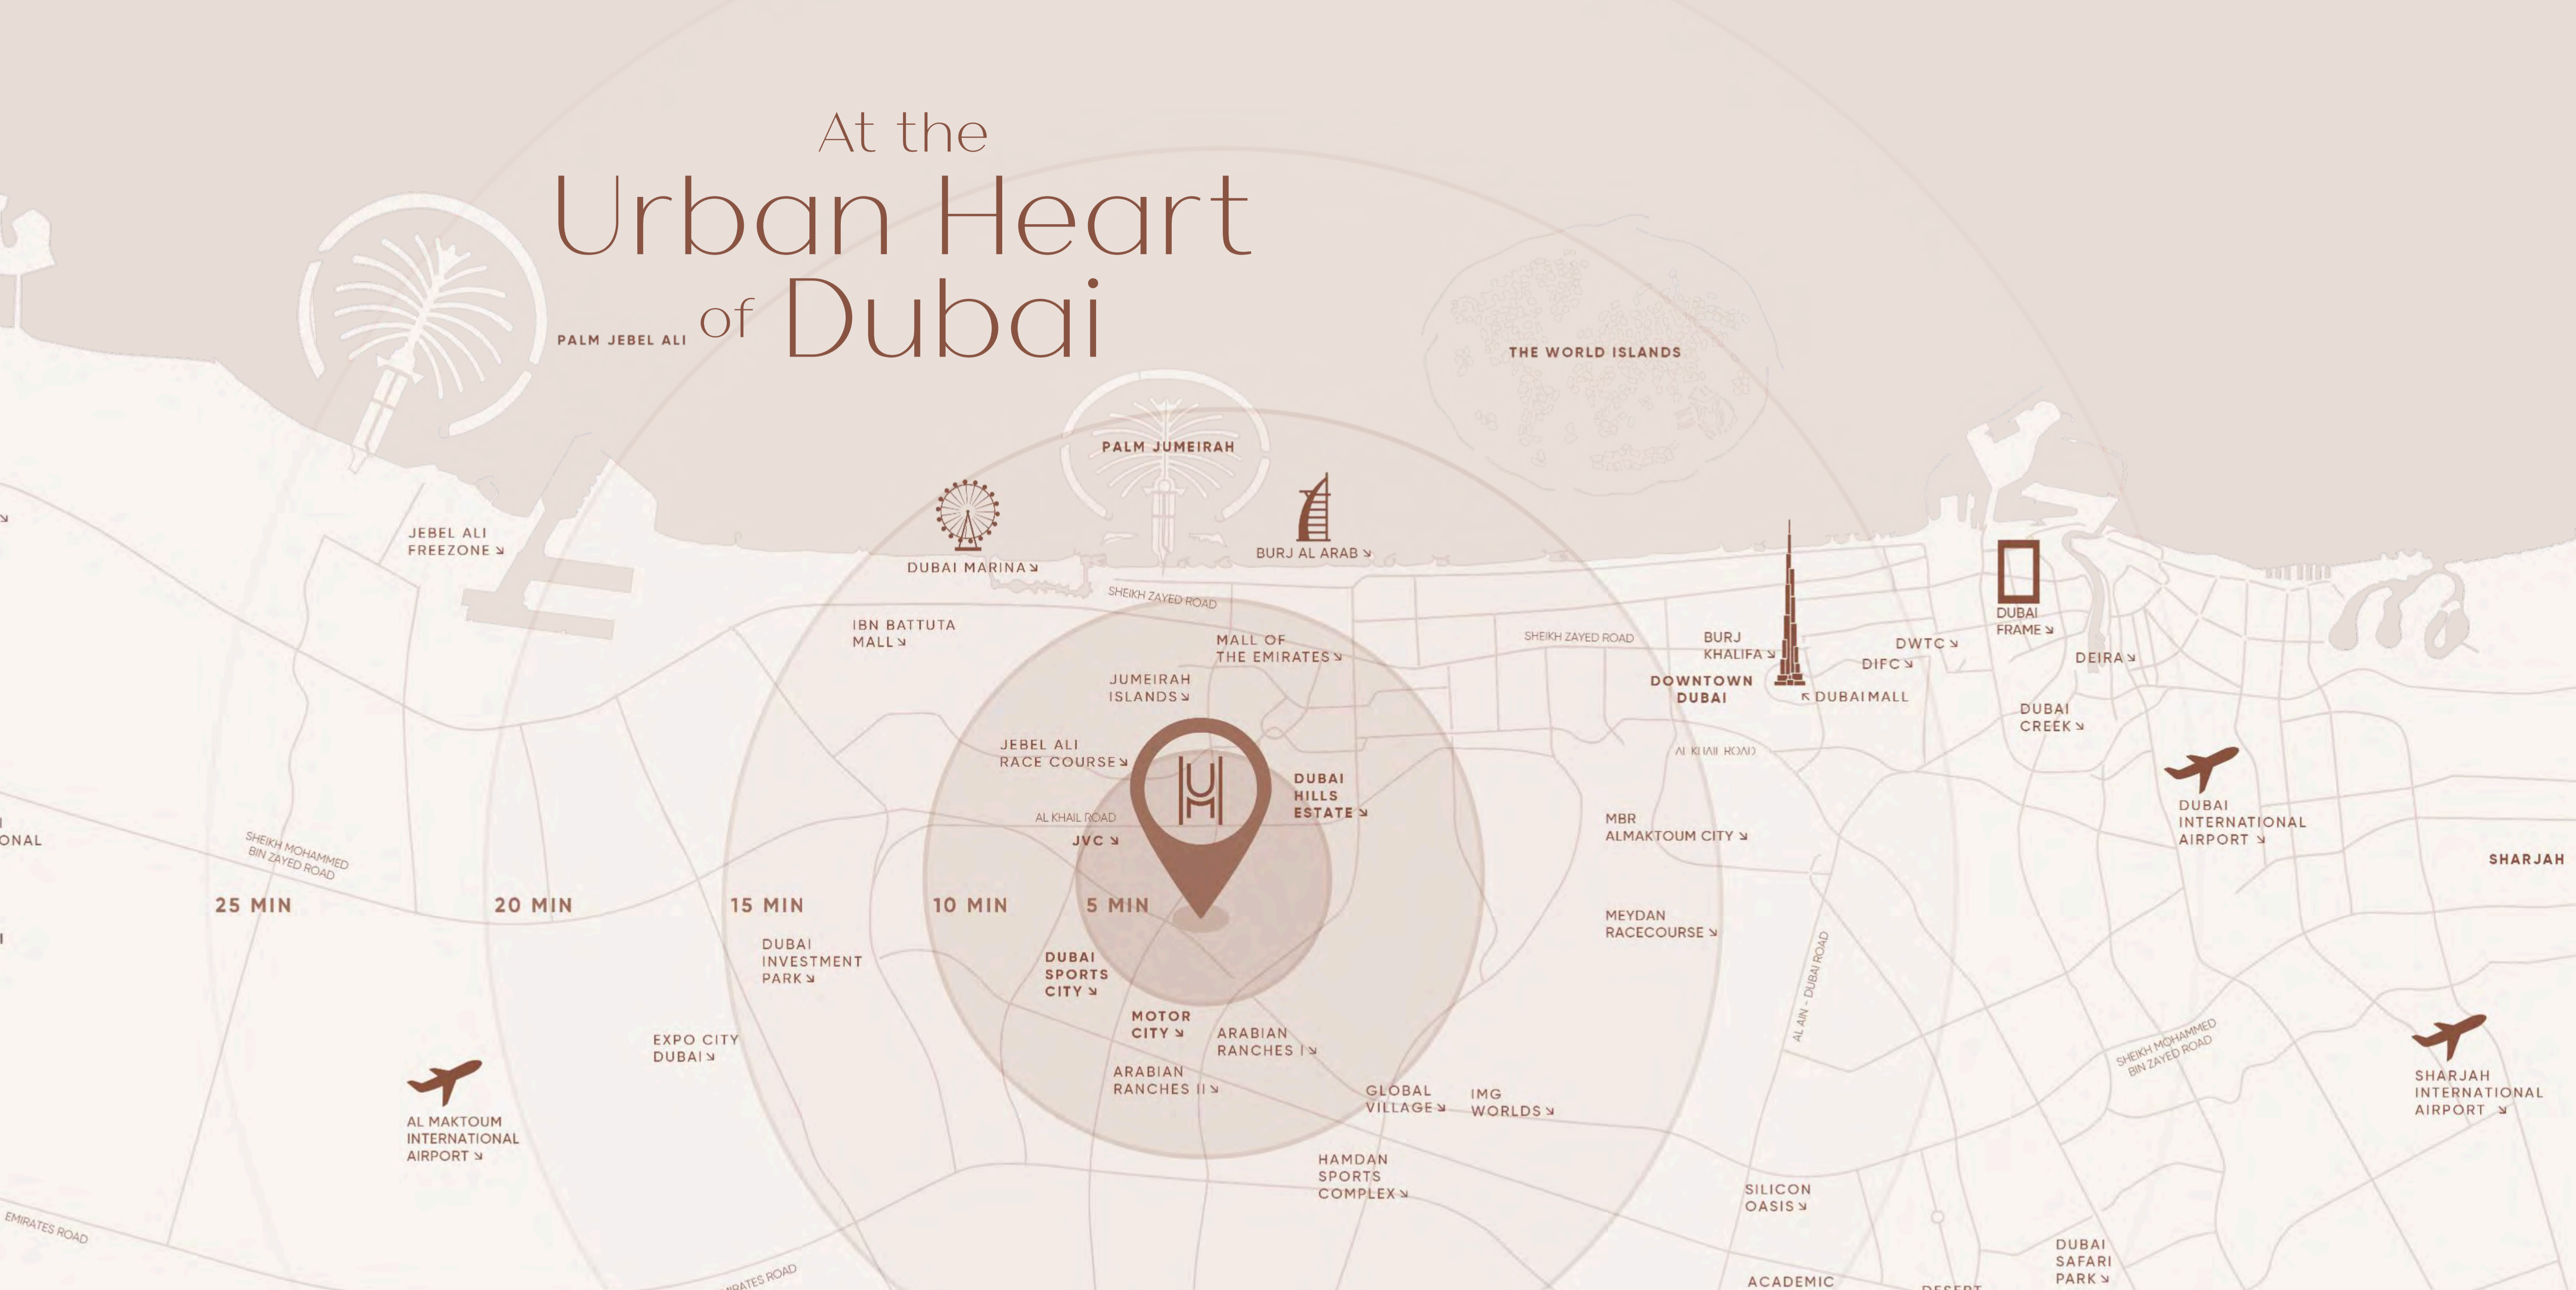

At the Urban Heart of Dubai