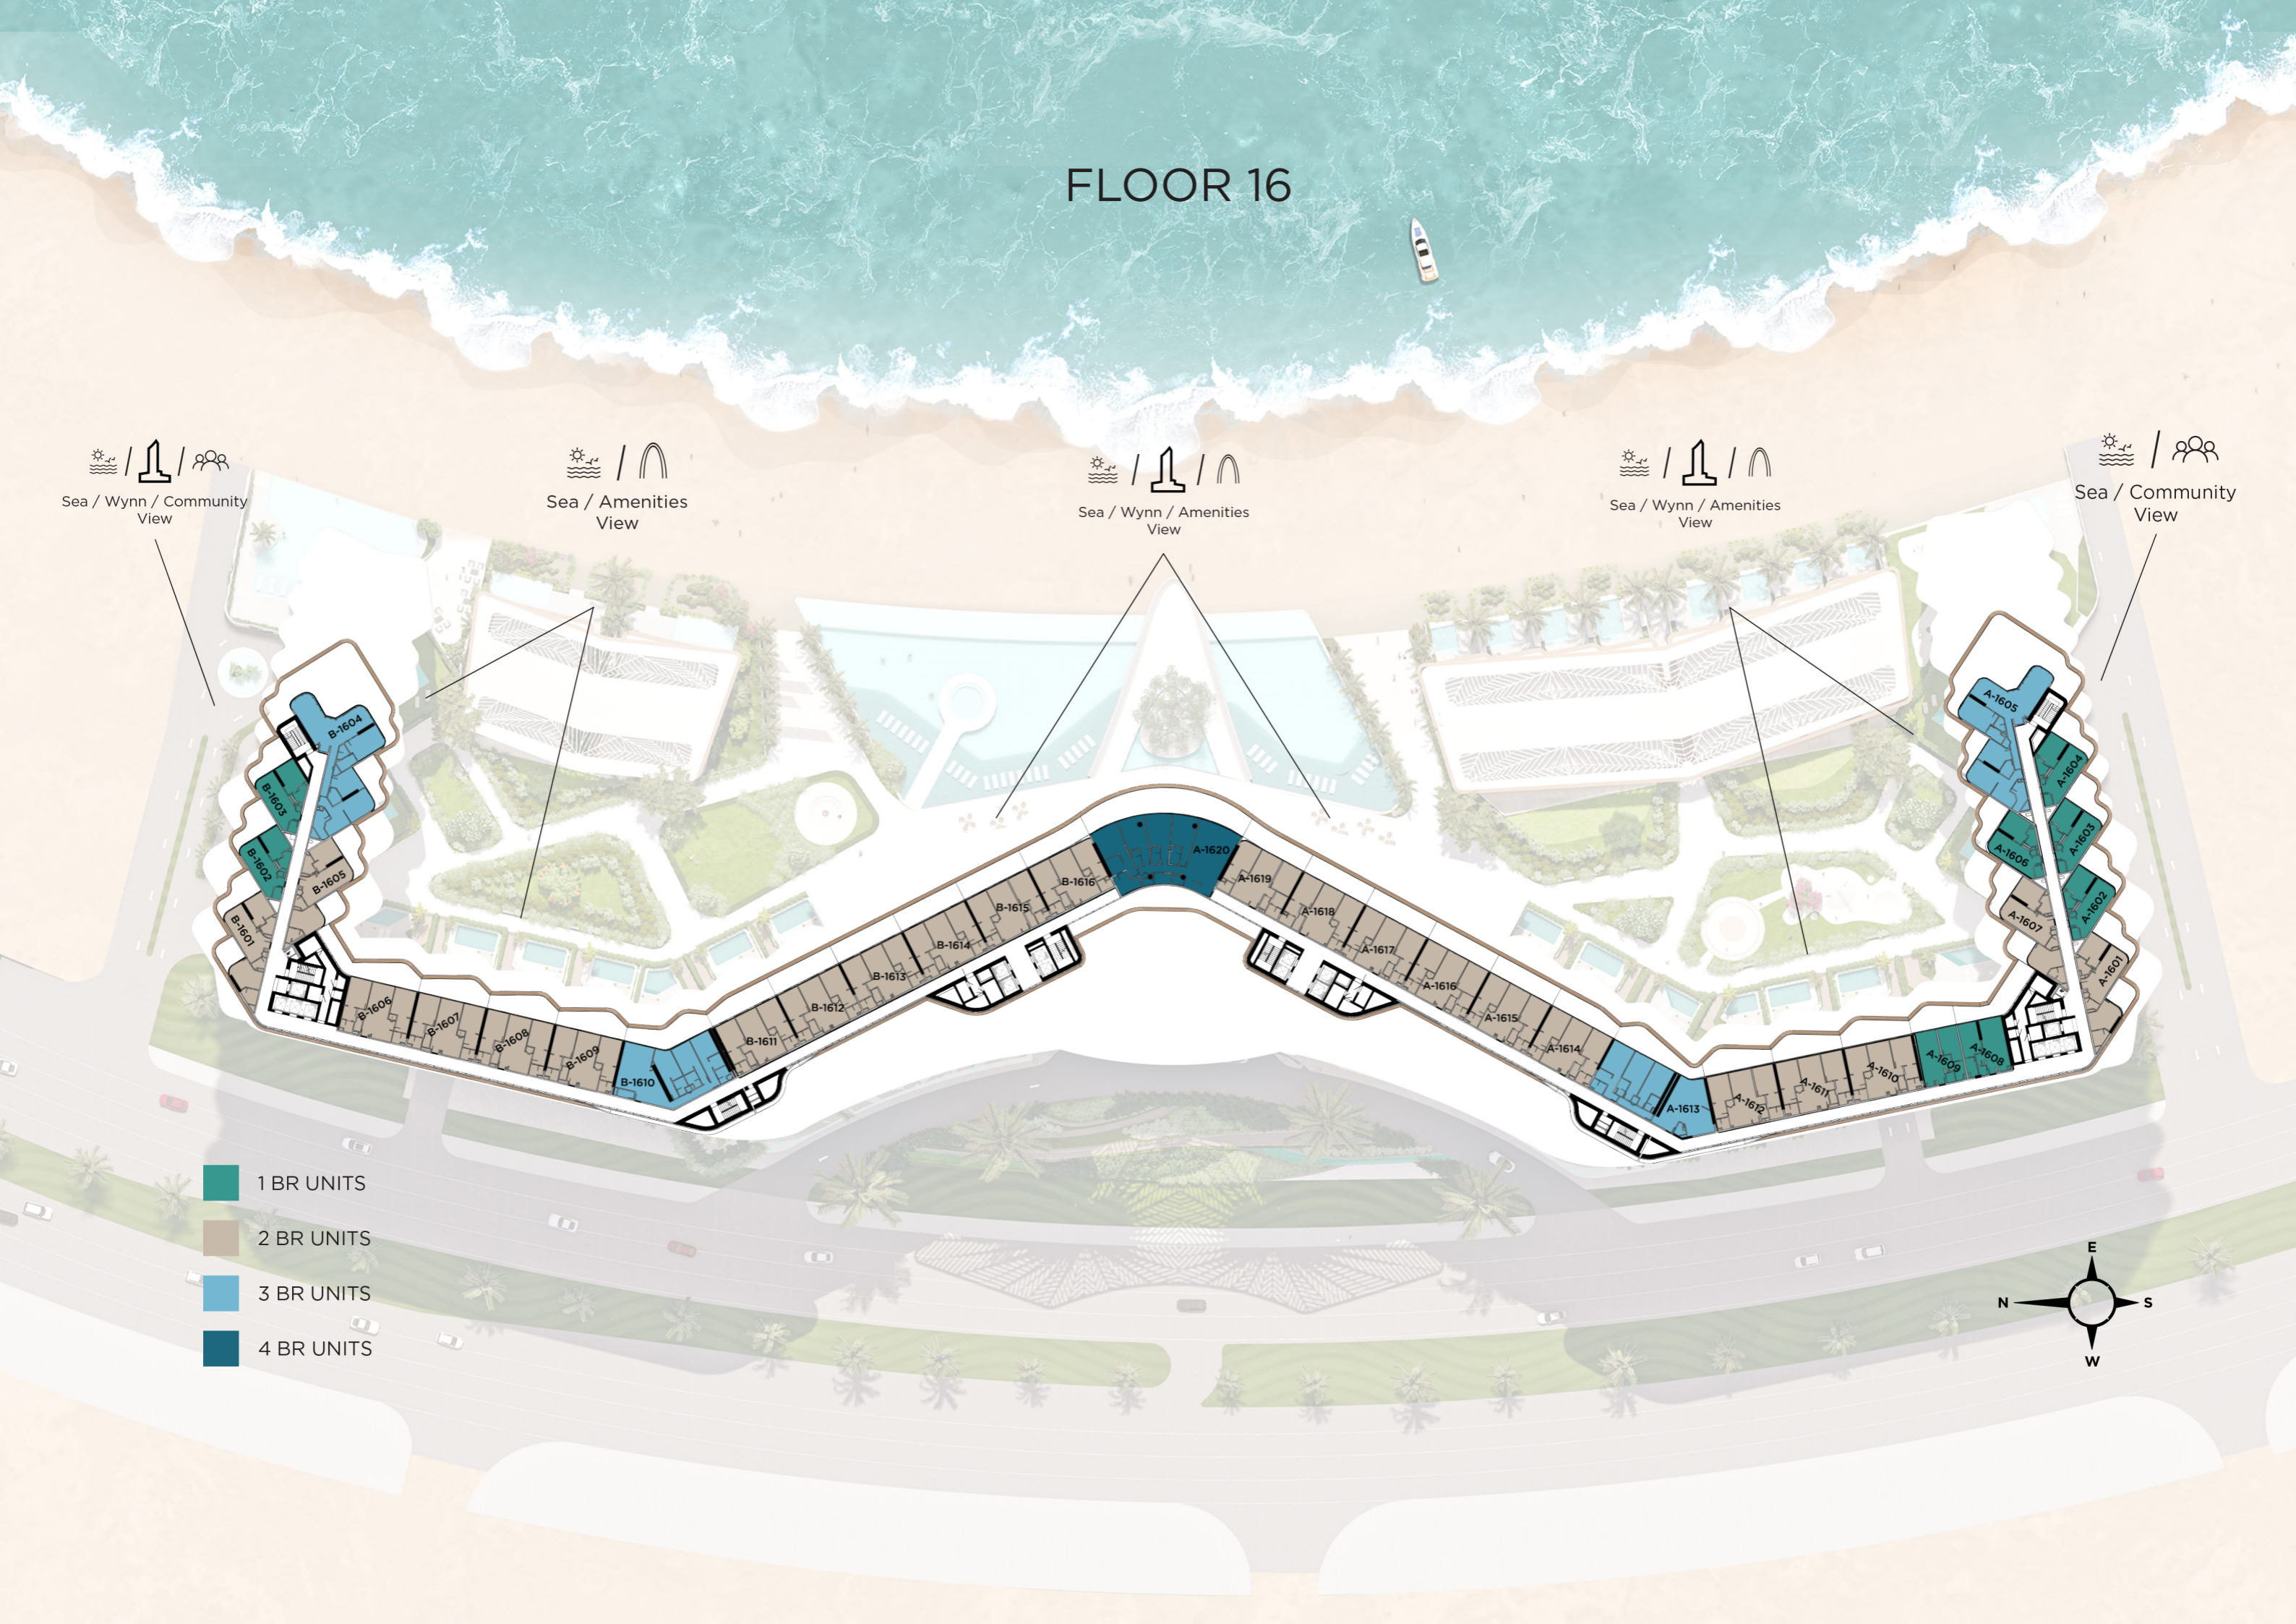

Sea / Wynn / Community View

Sea / Amenities View

Sea / Wynn / Amenities View

Sea / Wynn / Amenities View

Sea / Community View

- 1 BR UNITS
- 2 BR UNITS
- 3 BR UNITS
- 4 BR UNITS

FLOOR 17

Sea / Wynn / Community View

Sea / Amenities View

Sea / Wynn / Amenities View

Sea / Wynn / Amenities View

Sea / Community View

 SKY VILLA

FLOOR 18

Sea / Wynn / Community View

Sea / Amenities View

Sea / Wynn / Amenities View

Sea / Wynn / Amenities View

Sea / Community View

 SKY VILLA

KARL LAGERFELD

BEACH RESIDENCES | AL MARJAN ISLAND

BY **AARK**
DEVELOPERS