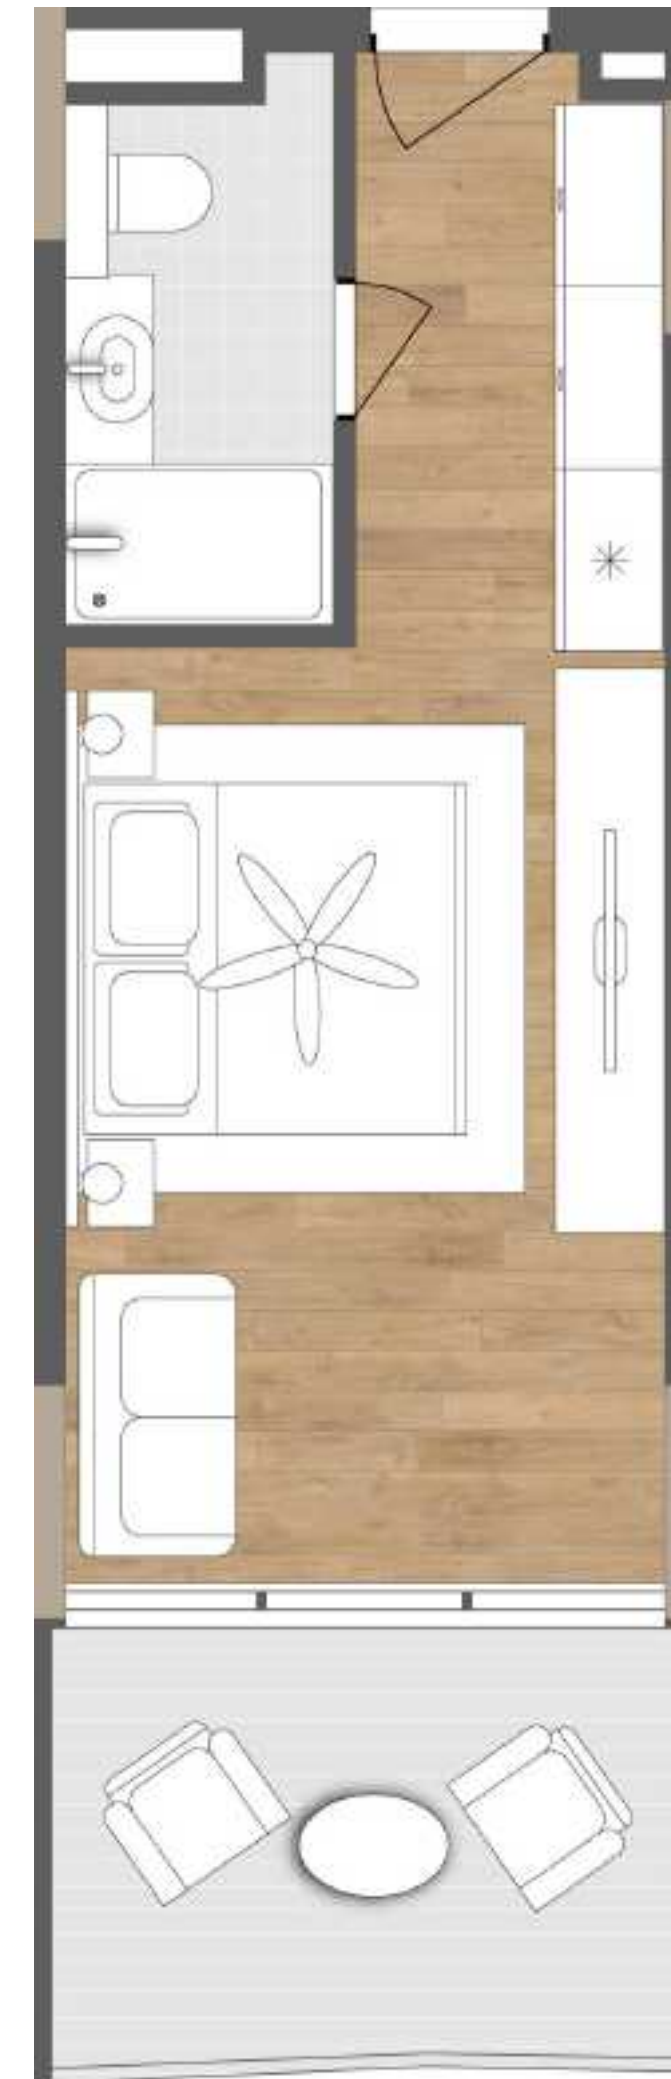

Room layouts

Standard

from €229,900

AREA 35M²

1 BEDROOM

TERRACE 8M²

Room layouts

Superior

from €269,900

AREA 48M²

1 BEDROOM

TERRACE 8M²

GARDEN

Room layouts

Suite

from €295,900

AREA 75M²

1 BEDROOM

TERRACE 13M²

SWIMMING POOL 9M²