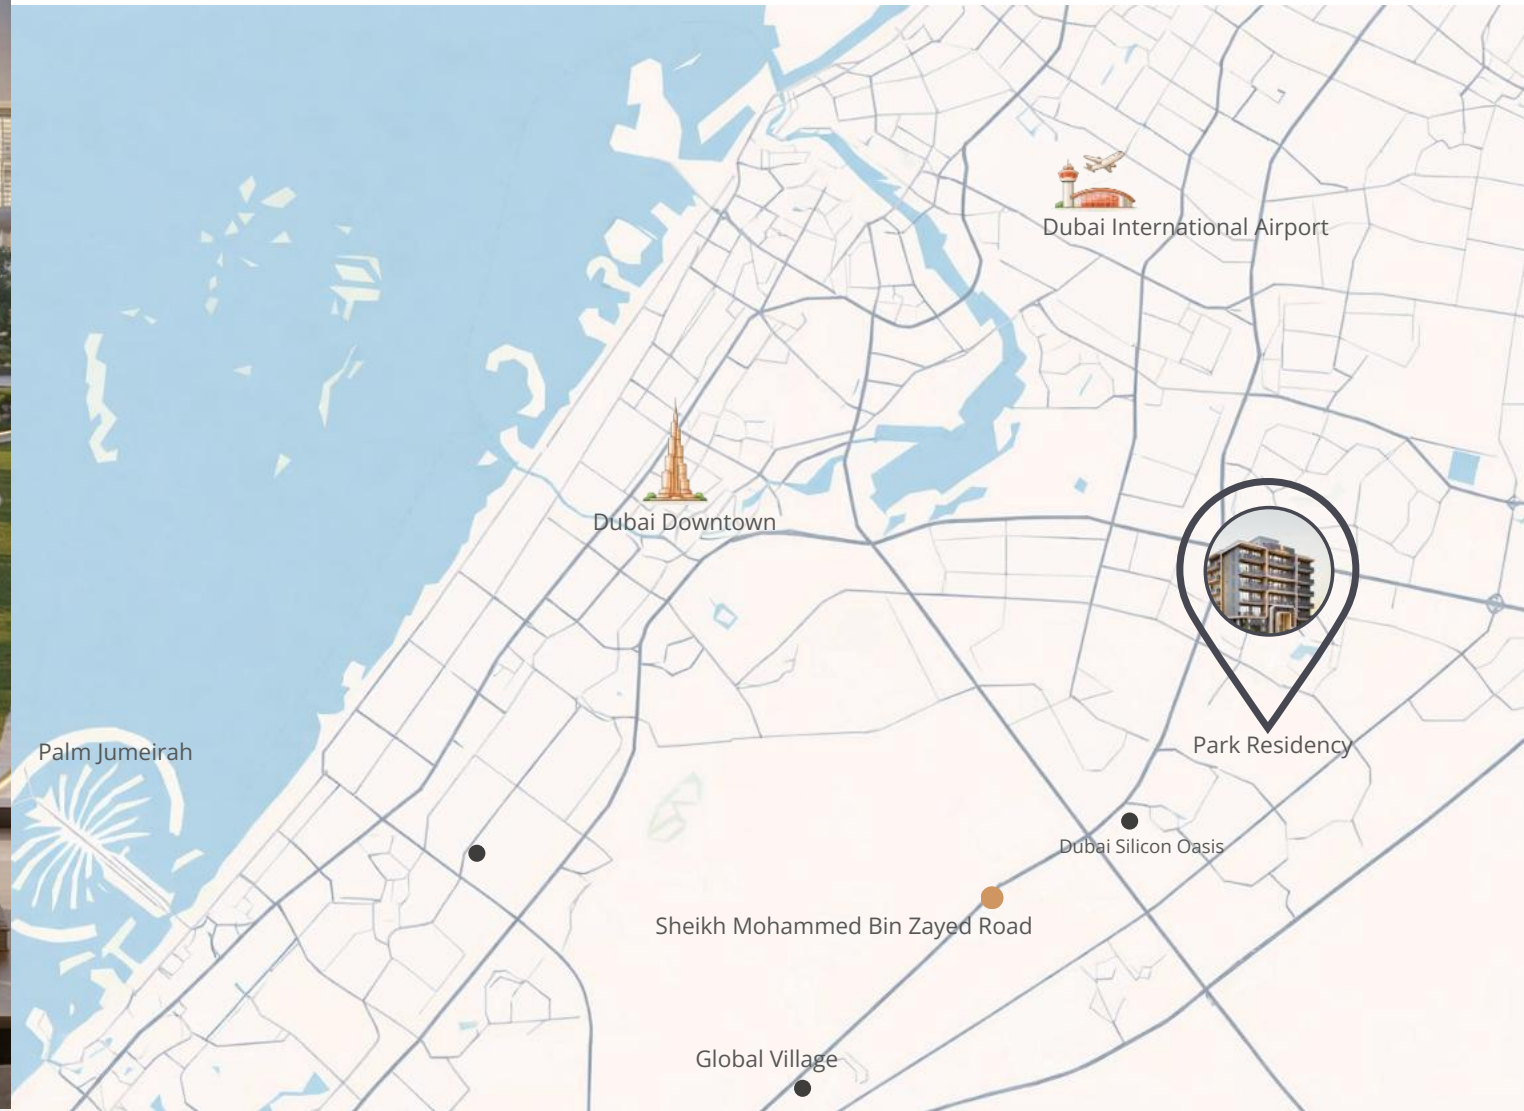

Connectivity

Connected to the City
Removed from the Noise

- **5 Minutes** walk to the Blue-line Metro
- **15 Minutes** DXB Airport
- **20 Minutes** Downtown
- Direct access to Sheikh Mohammed Bin Zayed Road